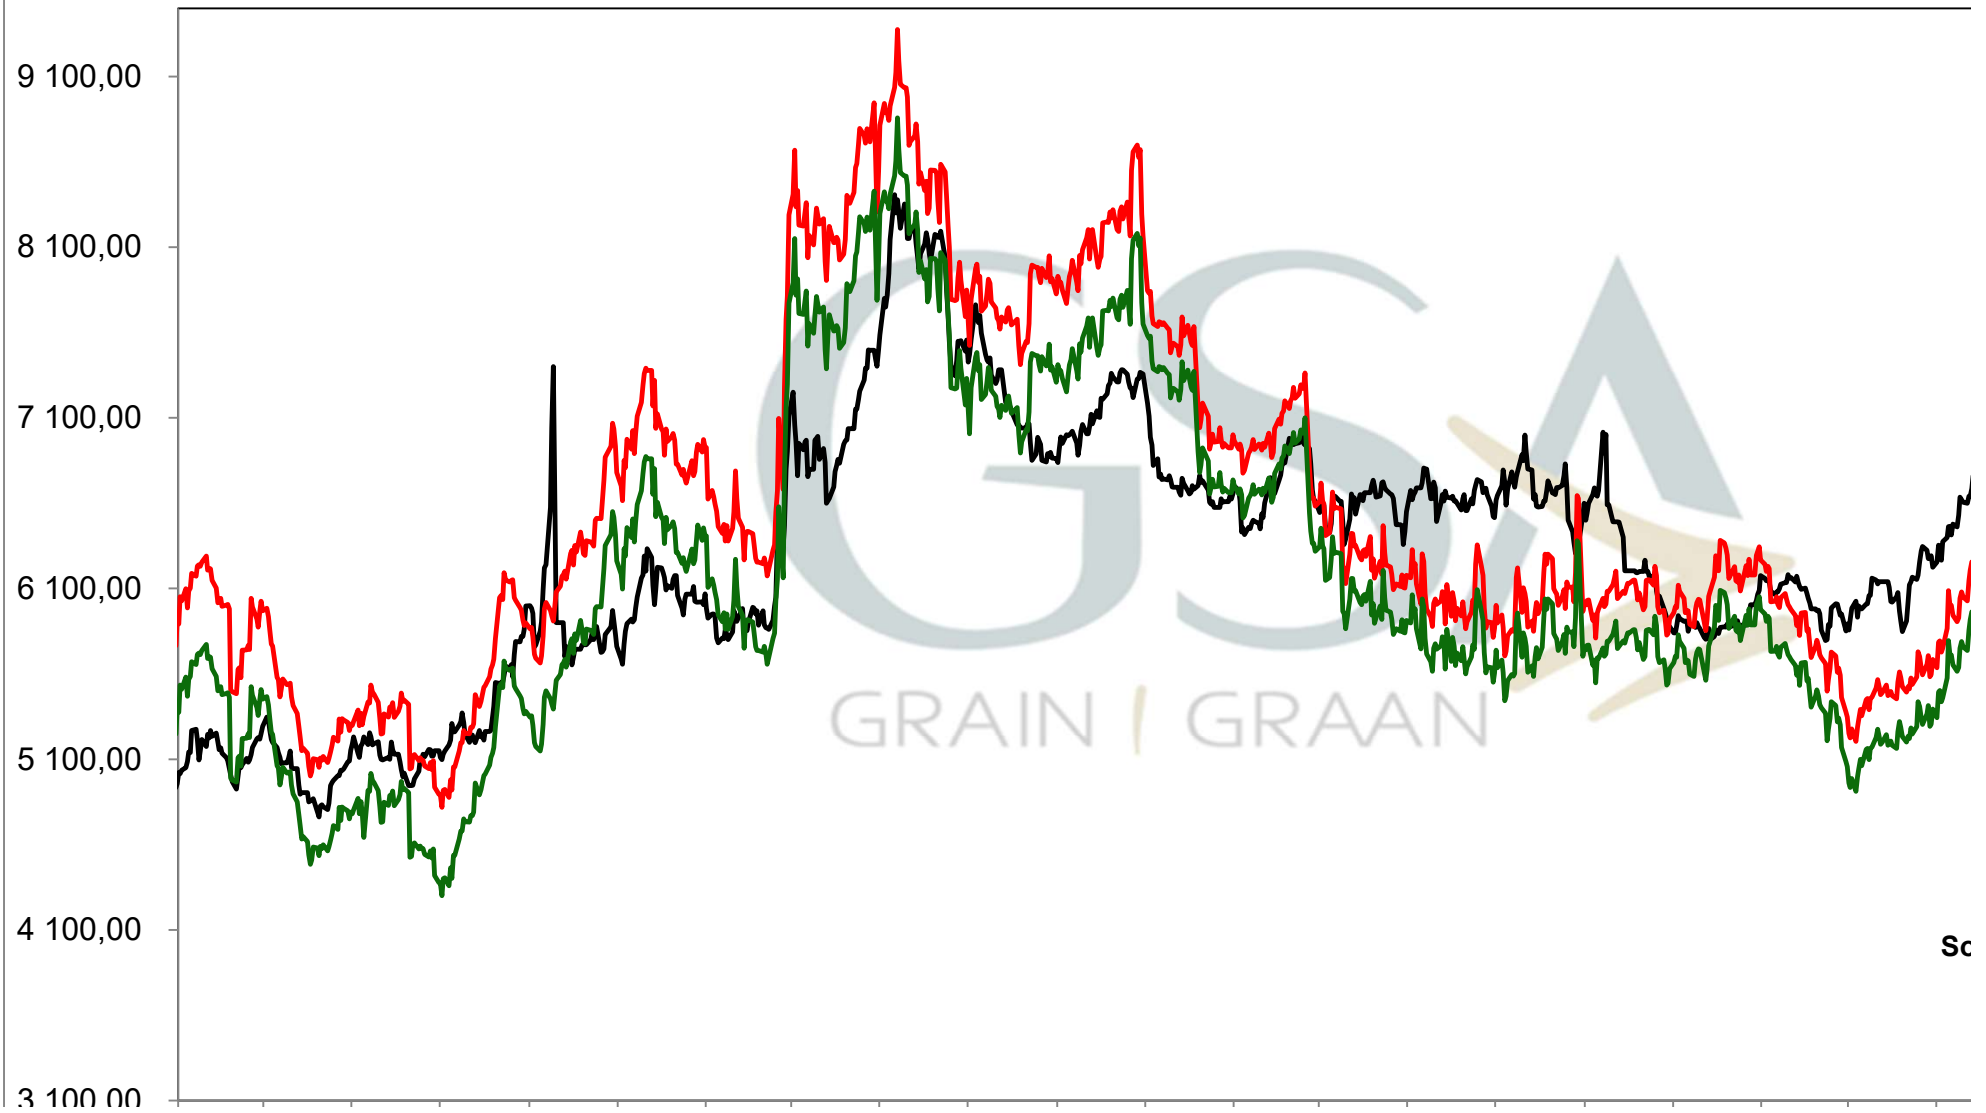

PRICES OF RSA AND GERMAN WHEAT DELIVERED IN RANDFONTEIN
PRYSE VAN RSA EN DUITSTE KORING GELEWER IN RANDFONTEIN