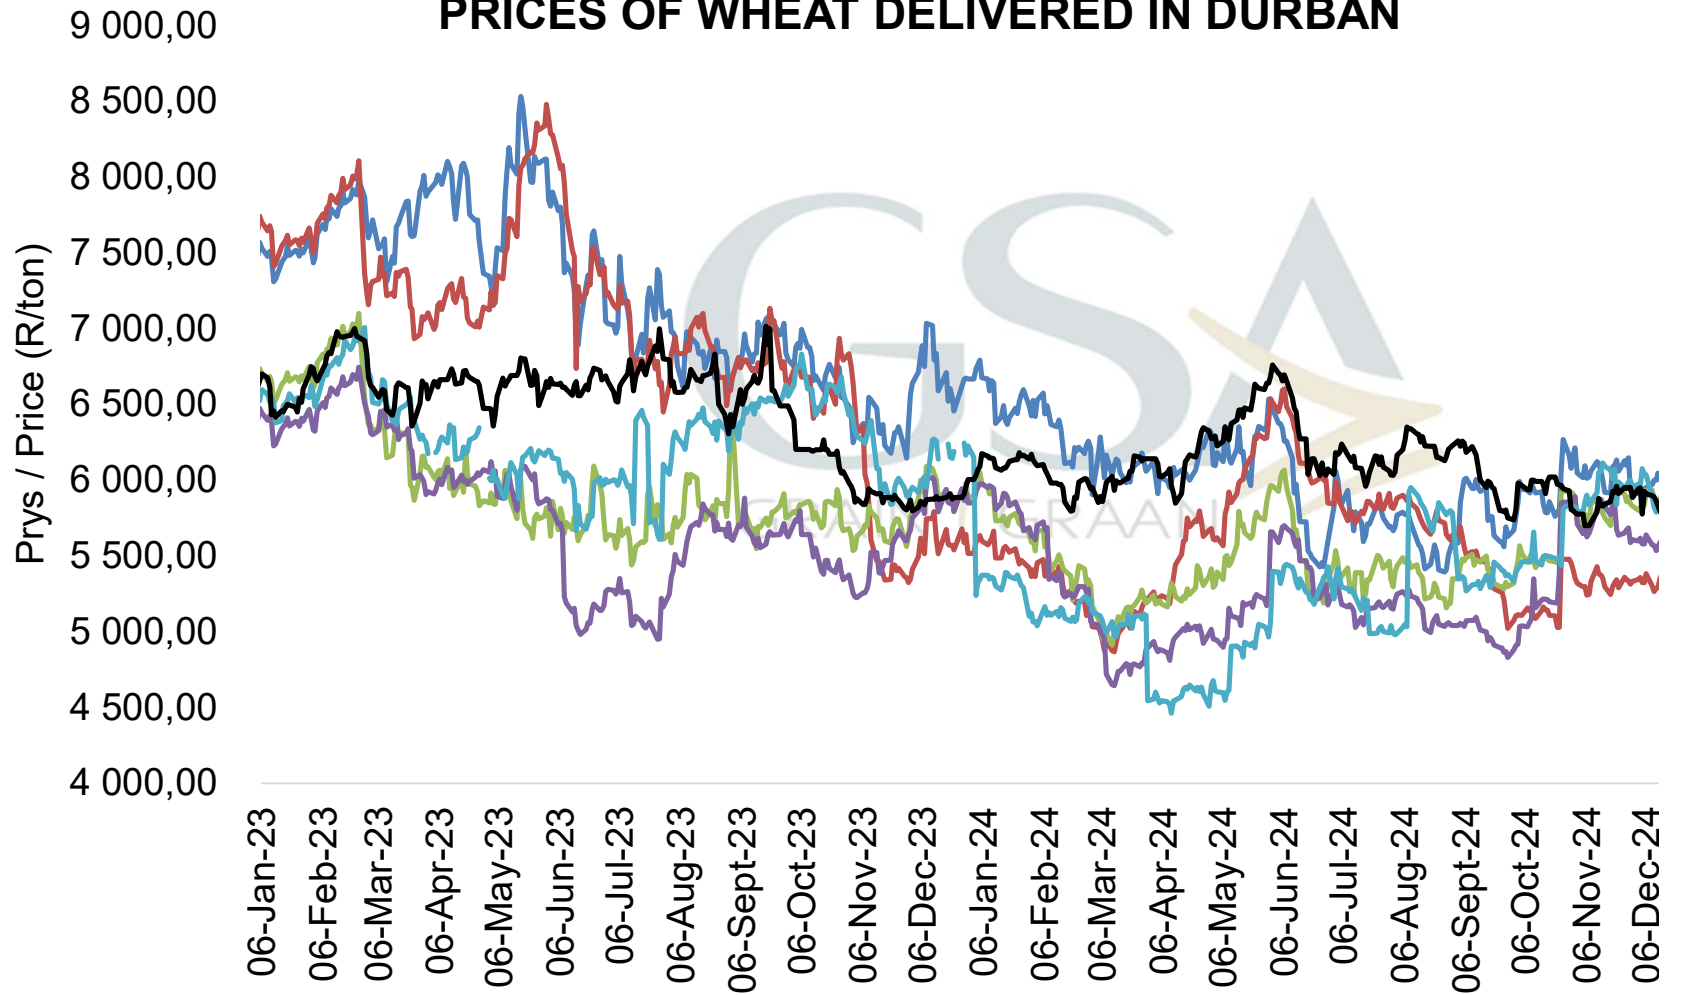

# PRYSE VAN KORING GELEWER IN DURBAN PRICES OF WHEAT DELIVERED IN DURBAN