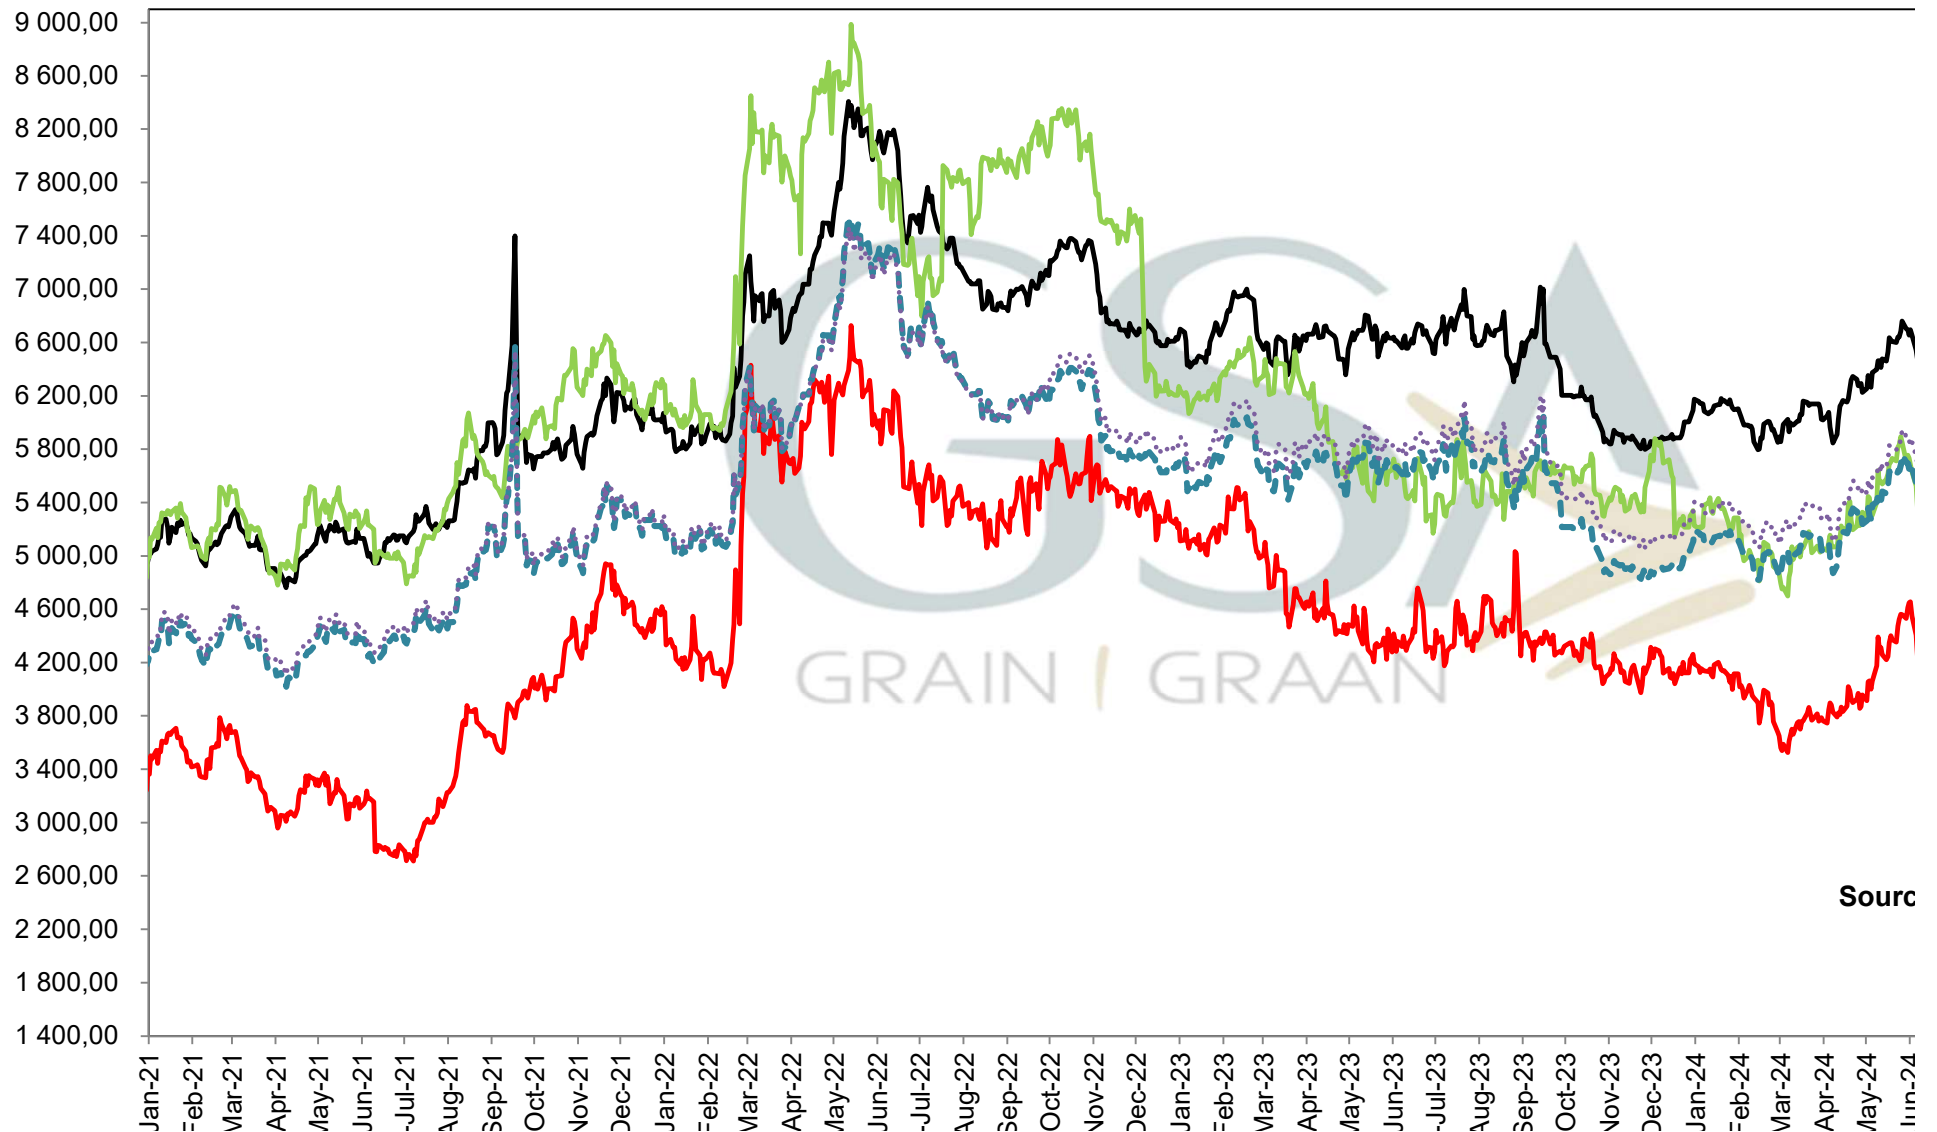

# PRYSE VAN KORING GELEWER IN DURBAN PRICES OF WHEAT DELIVERED IN DURBAN

# PRICES OF BARLEY DELIVERED IN RANDFONTEIN PRYSE VAN GARS GELEWER IN RANDFONTEIN

Source

DERIVED PRICES OF SWEET LUPINS  
AFGELEIDE PRYSE VAN SOET LUPIENE GELEWER

PRICES OF WHEAT DELIVERED IN RANDFONTEIN  
PRYSE VAN KORING GELEWER IN RANDFONTEIN