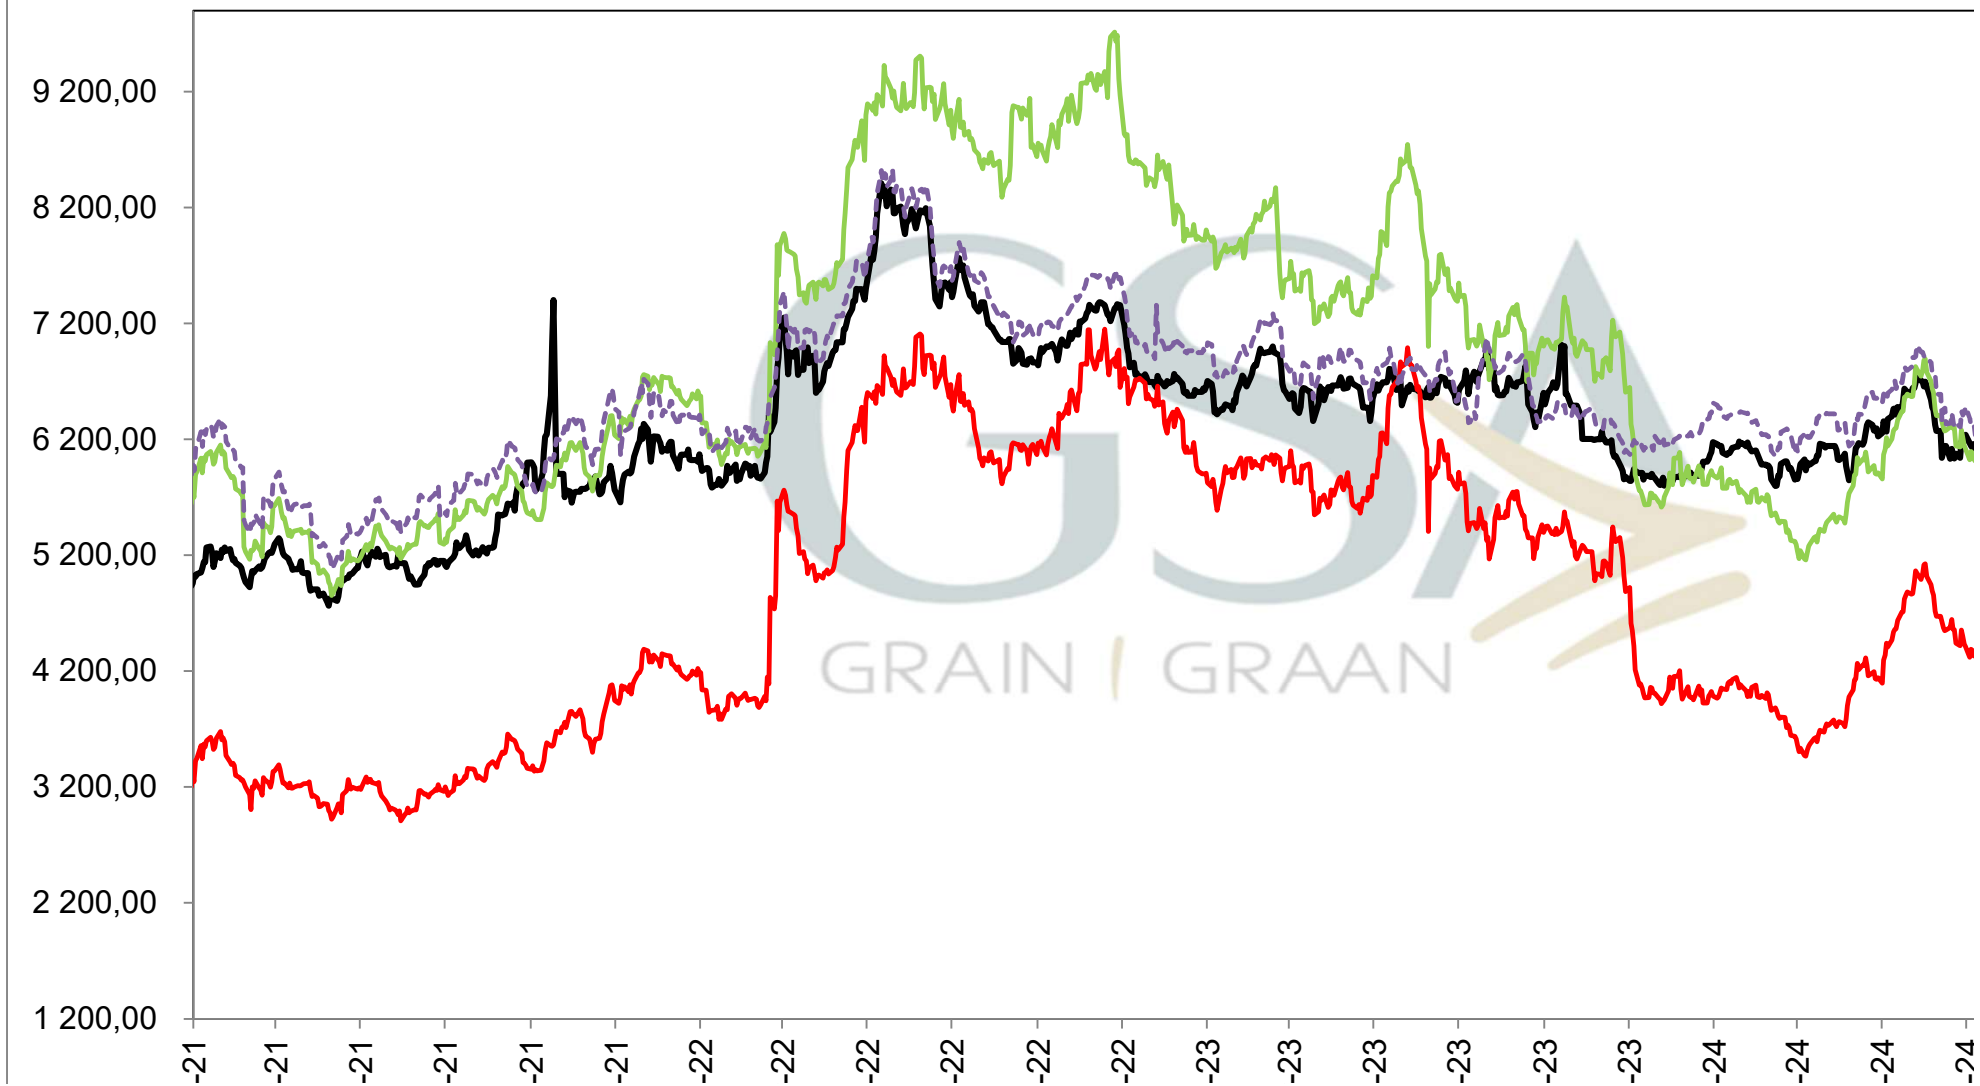

PRICES OF RSA AND ARGENTINE WHEAT DELIVERED IN RANDFONTEIN
PRYSE VAN RSA EN ARGENTYNSE KORING GELEWER IN RANDFONTEIN