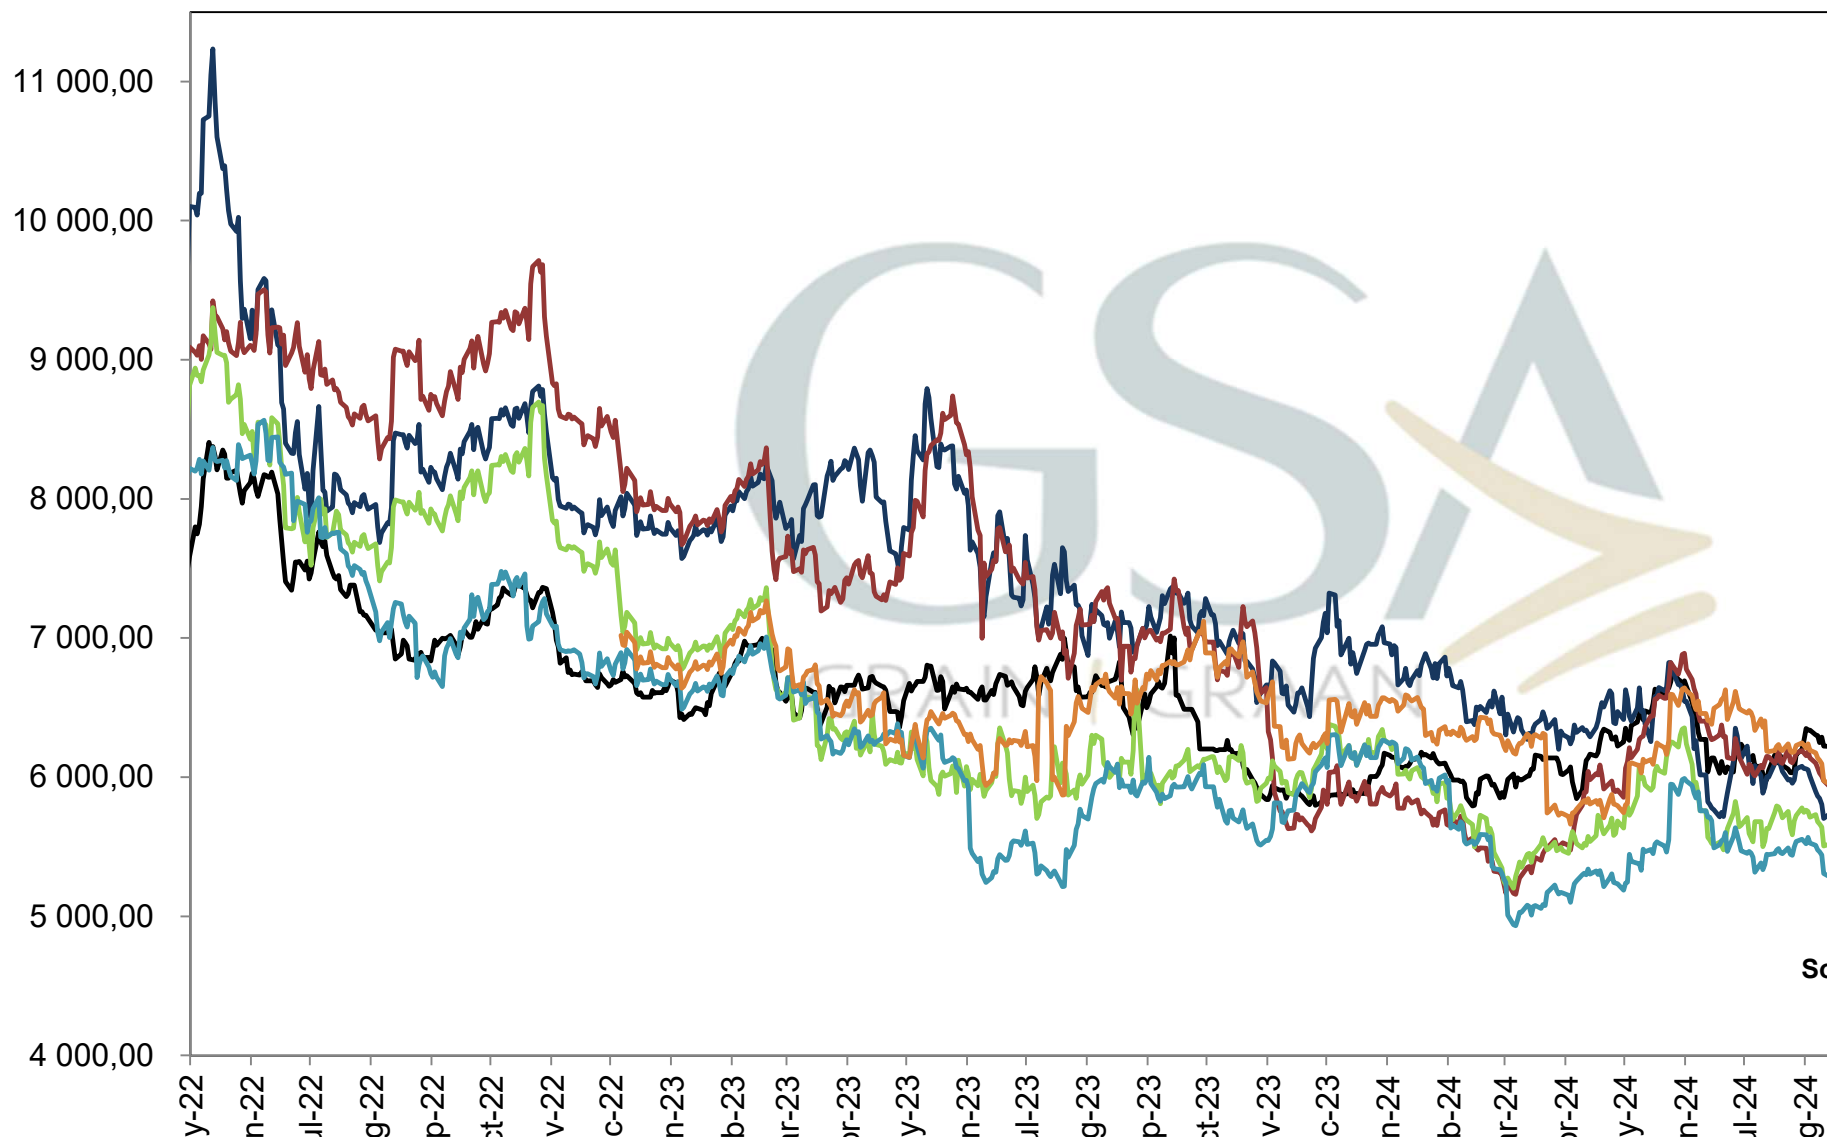

# PRYSE VAN KORING GELEWER IN DURBAN PRICES OF WHEAT DELIVERED IN DURBAN

# PRICES OF BARLEY DELIVERED IN RANDFONTEIN PRYSE VAN GARS GELEWER IN RANDFONTEIN

Source

DERIVED PRICES OF SWEET LUPINS  
AFGELEIDE PRYSE VAN SOET LUPIENE GELEWER

PRICES OF WHEAT DELIVERED IN RANDFONTEIN  
PRYSE VAN KORING GELEWER IN RANDFONTEIN