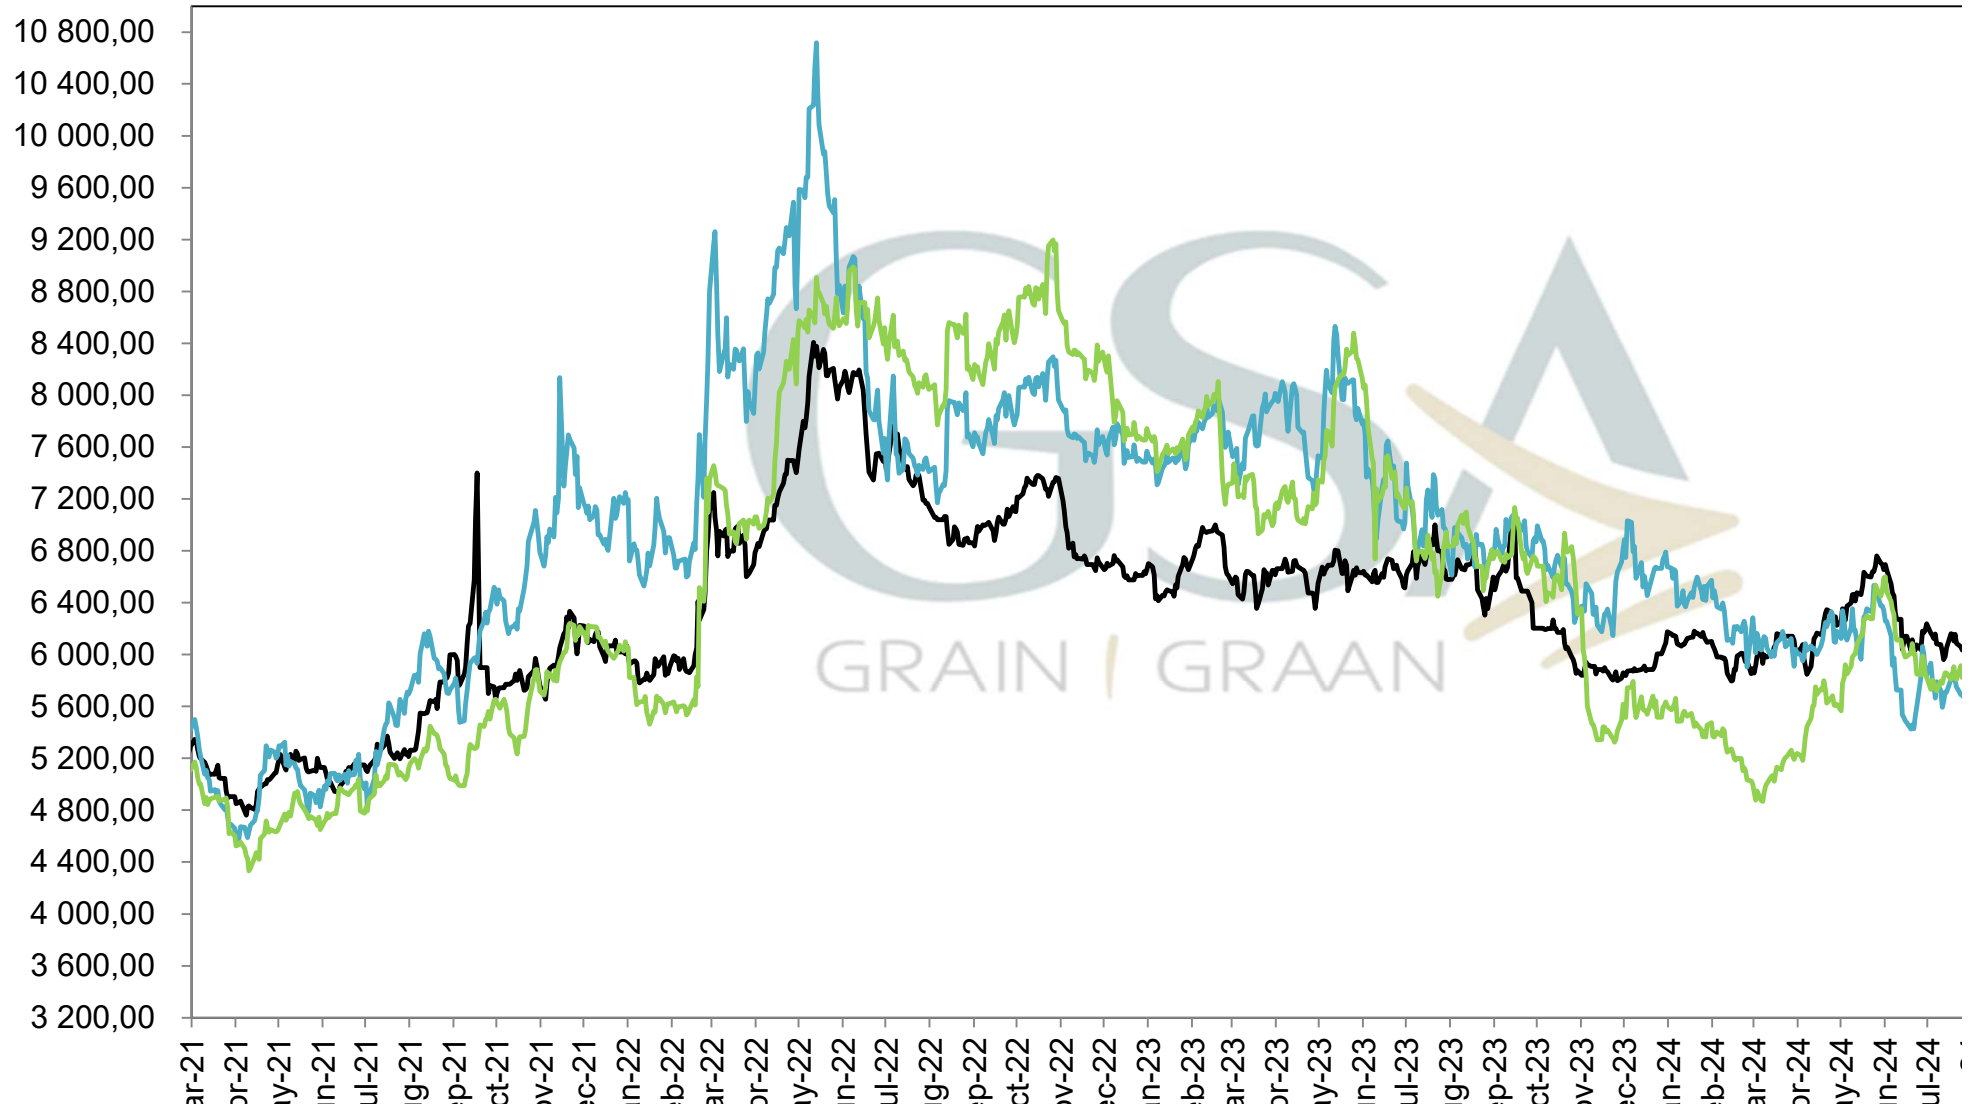

PRICES OF WHEAT DELIVERED IN DURBAN HARBOUR
PRYSE VAN KORING VIR LEWERING IN DURBAN HAWE