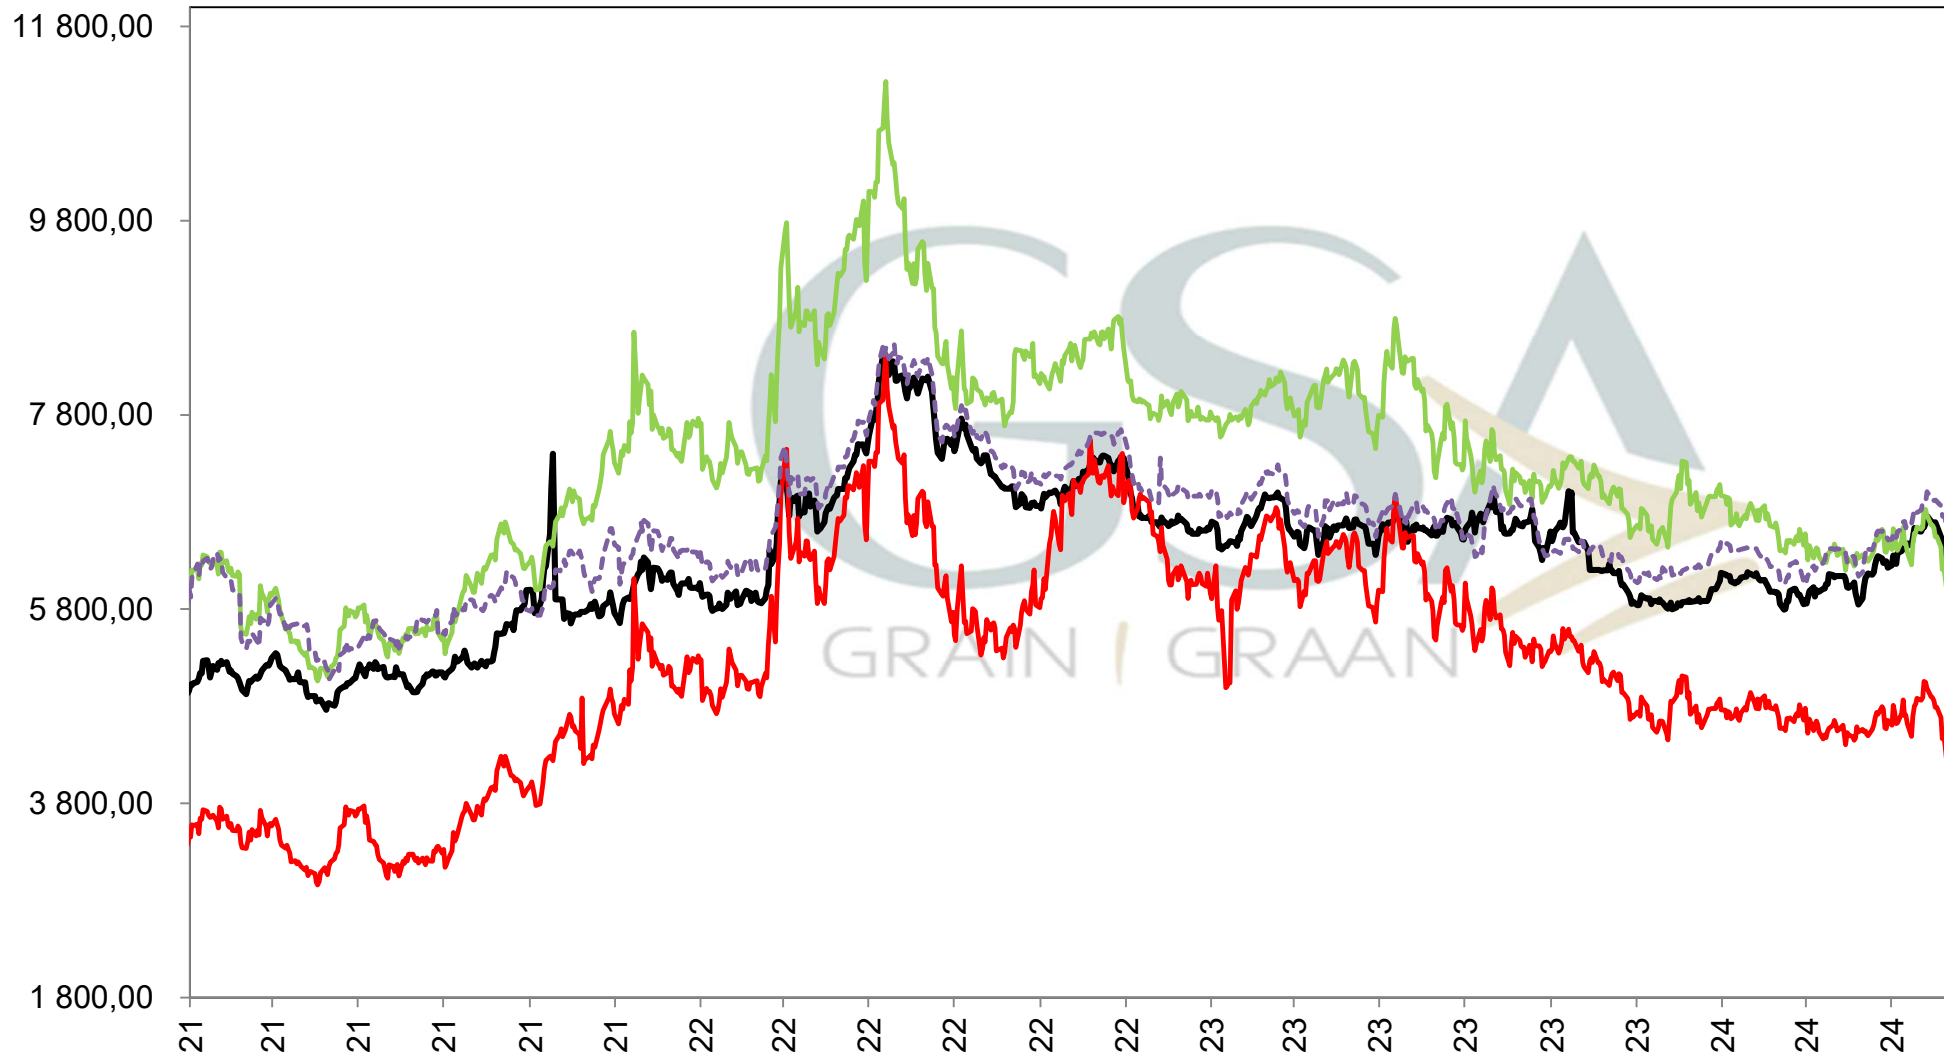

PRICES OF SOUTH AFRICAN AND USA WHEAT DELIVERED IN RANDFONTEIN
PRYSE VAN SUID AFRIKAANSE EN VSA KORING GELEWER IN RANDFONTEIN