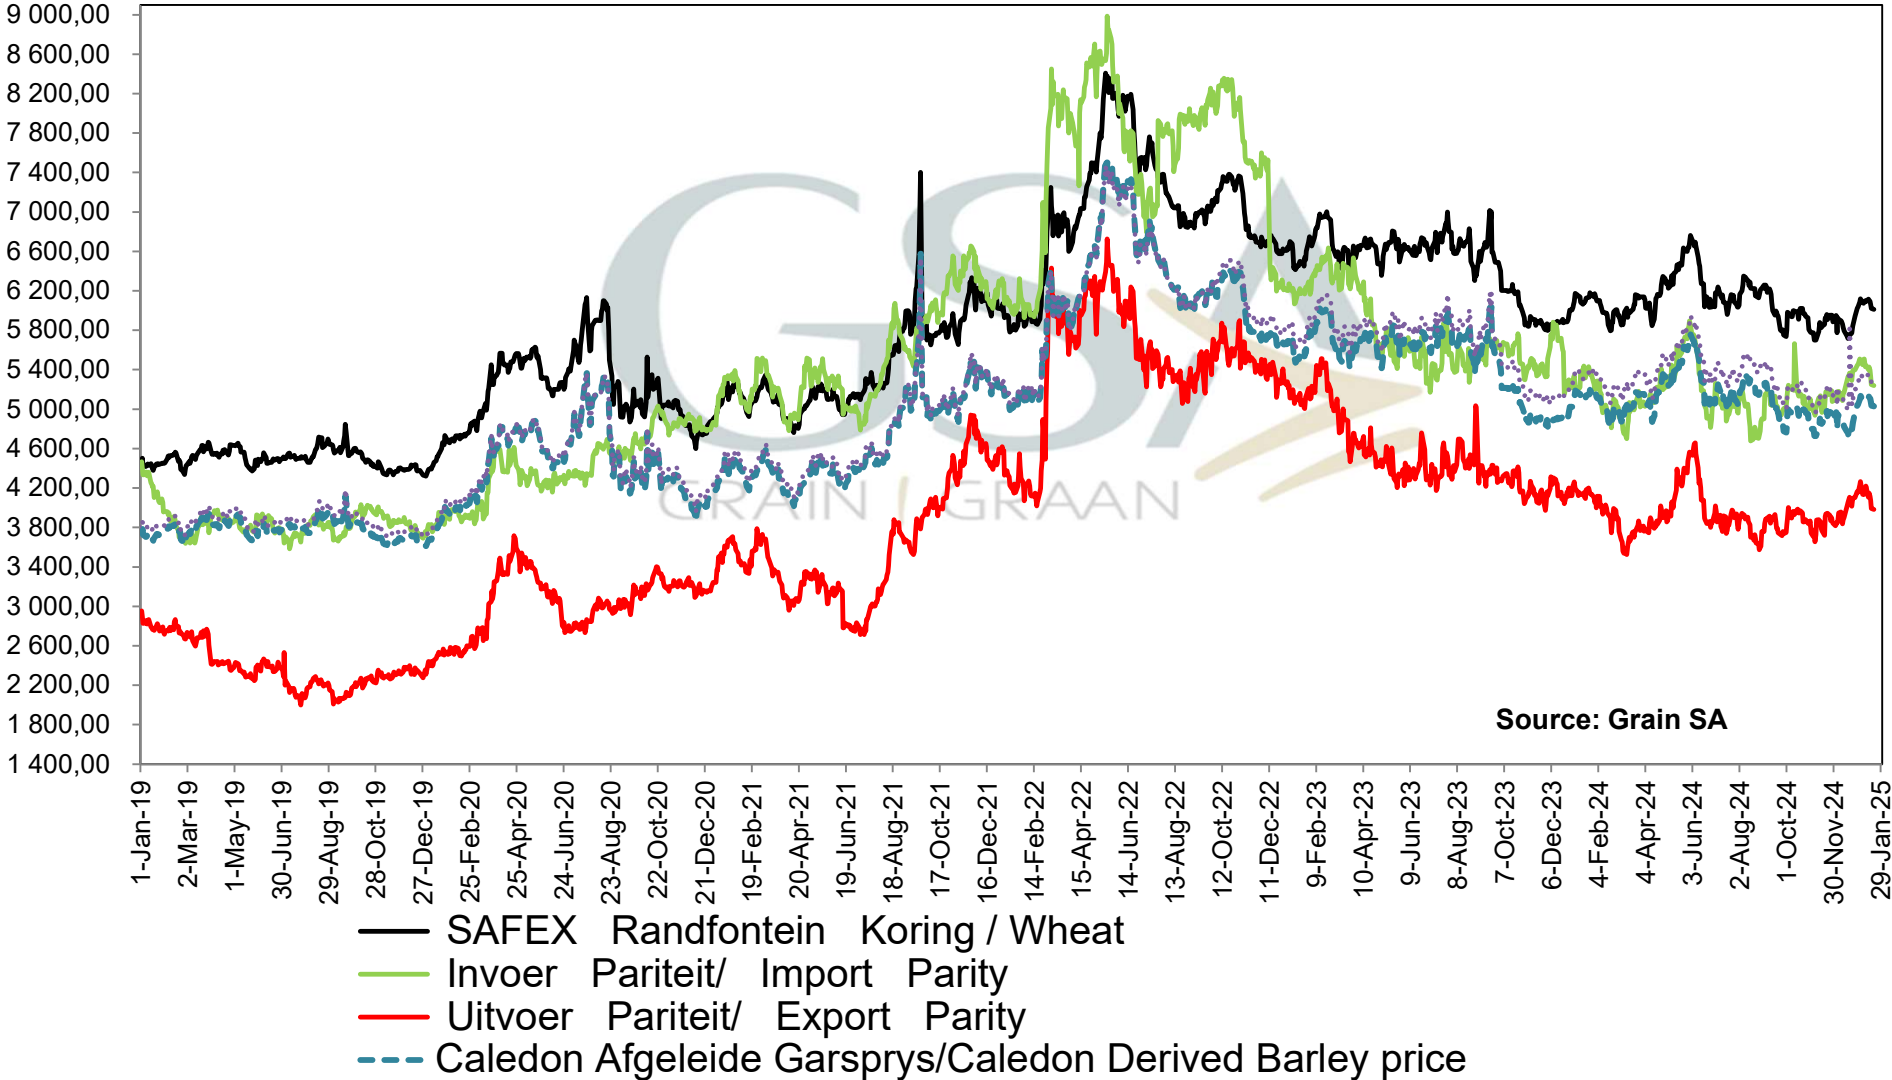

# PRICES OF WHEAT DELIVERED IN DURBAN PRYSE VAN KORING GELEWER IN DURBAN

**PRICES OF BARLEY DELIVERED IN RANDFONTEIN  
 PRYSE VAN GARS GELEWER IN RANDFONTEIN**

DERIVED PRICES OF SWEET LUPINS  
AFGELEIDE PRYSE VAN SOET LUPIENE GELEWER