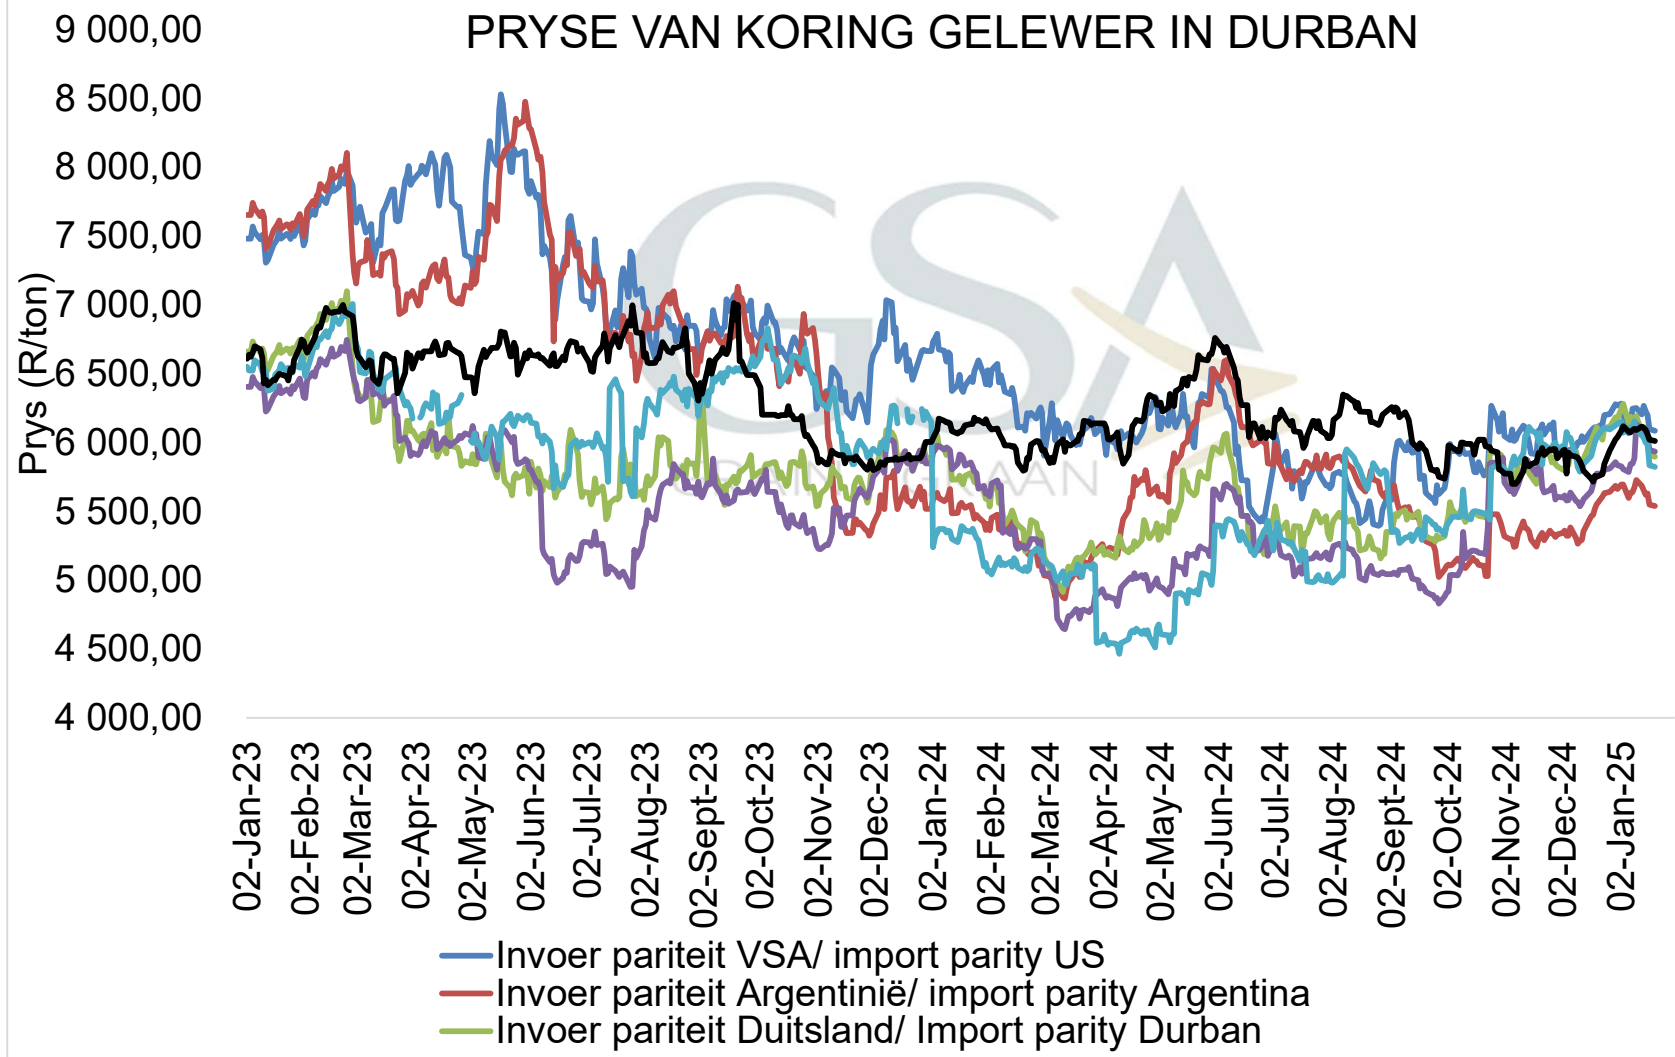

# PRICES OF WHEAT DELIVERED IN DURBAN PRYSE VAN KORING GELEWER IN DURBAN

**PRICES OF BARLEY DELIVERED IN RANDFONTEIN  
 PRYSE VAN GARS GELEWER IN RANDFONTEIN**

DERIVED PRICES OF SWEET LUPINS  
AFGELEIDE PRYSE VAN SOET LUPIENE GELEWER