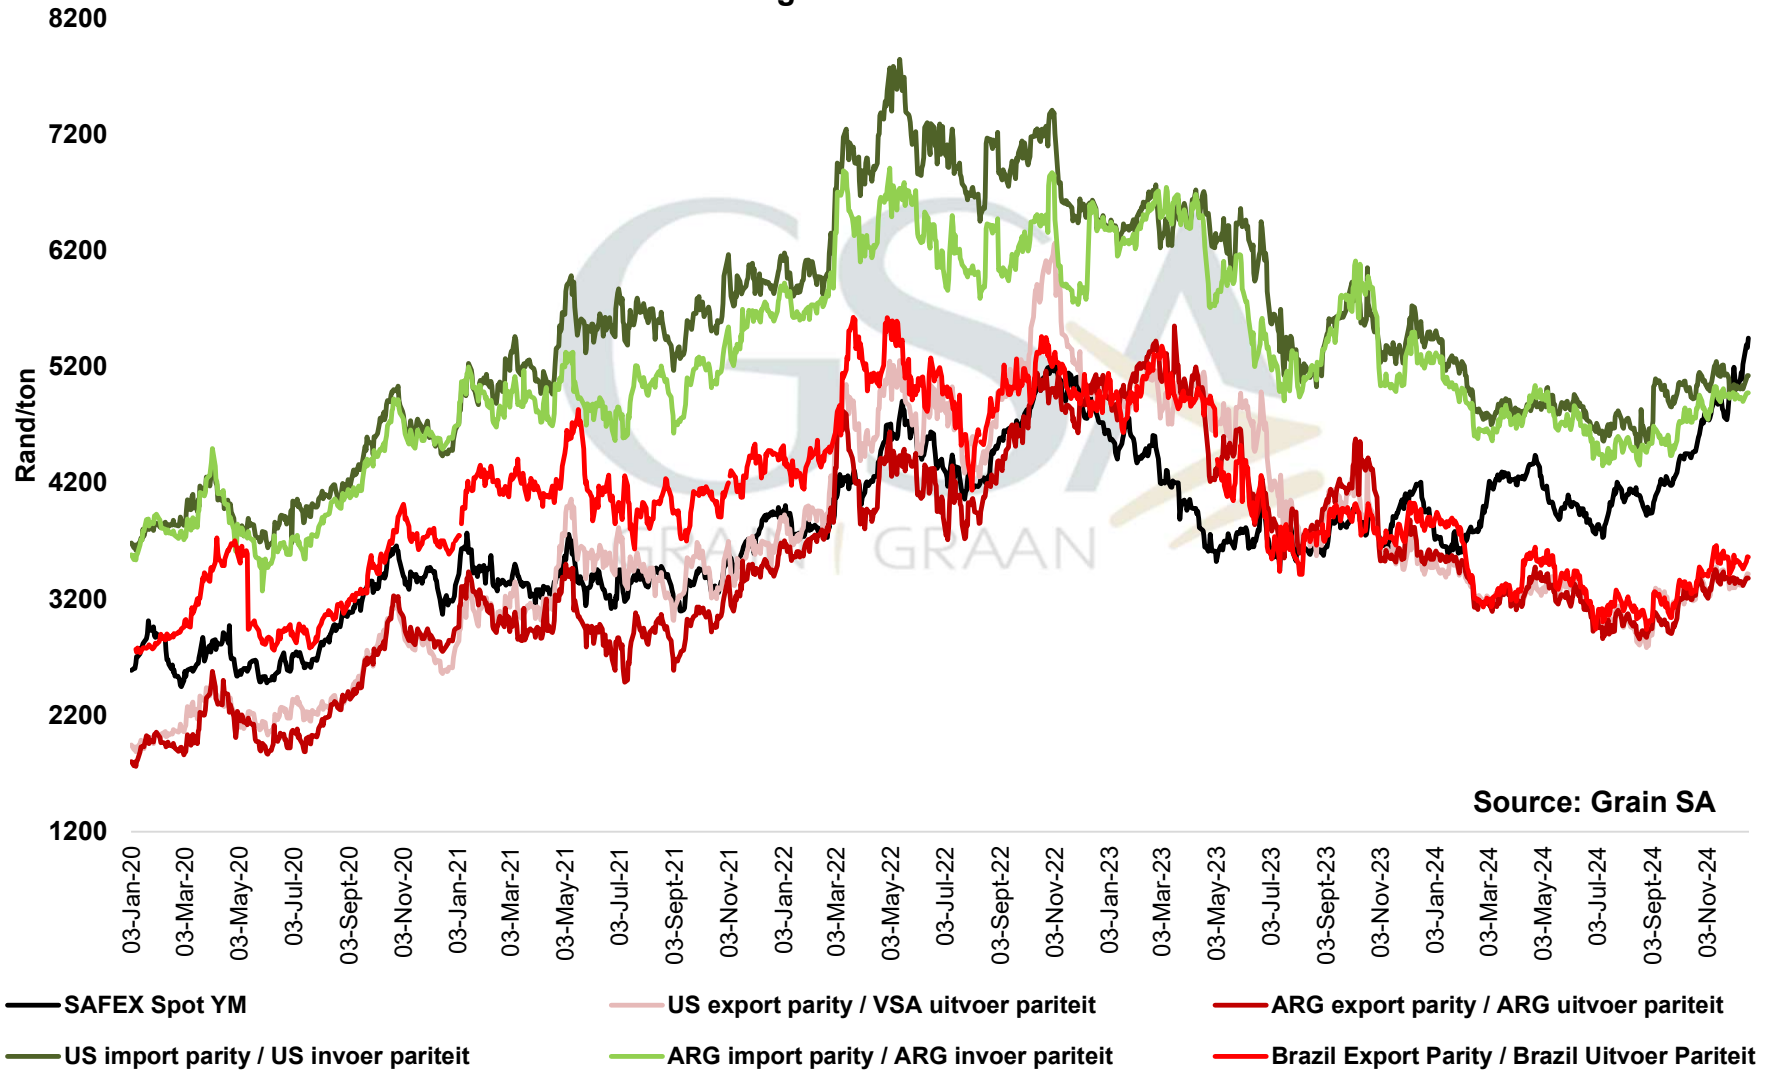

**YELLOW MAIZE delivered in RANDFONTEIN  
GEEL MIELIE gelever in RANDFONTEIN**

11200  
No...  
1200  
SA

11200  
Title Sp...  
1200  
Sp...

11200  
Title PRI.  
1200  
175

# Internationale Sorghum Gelewer in Randfontein