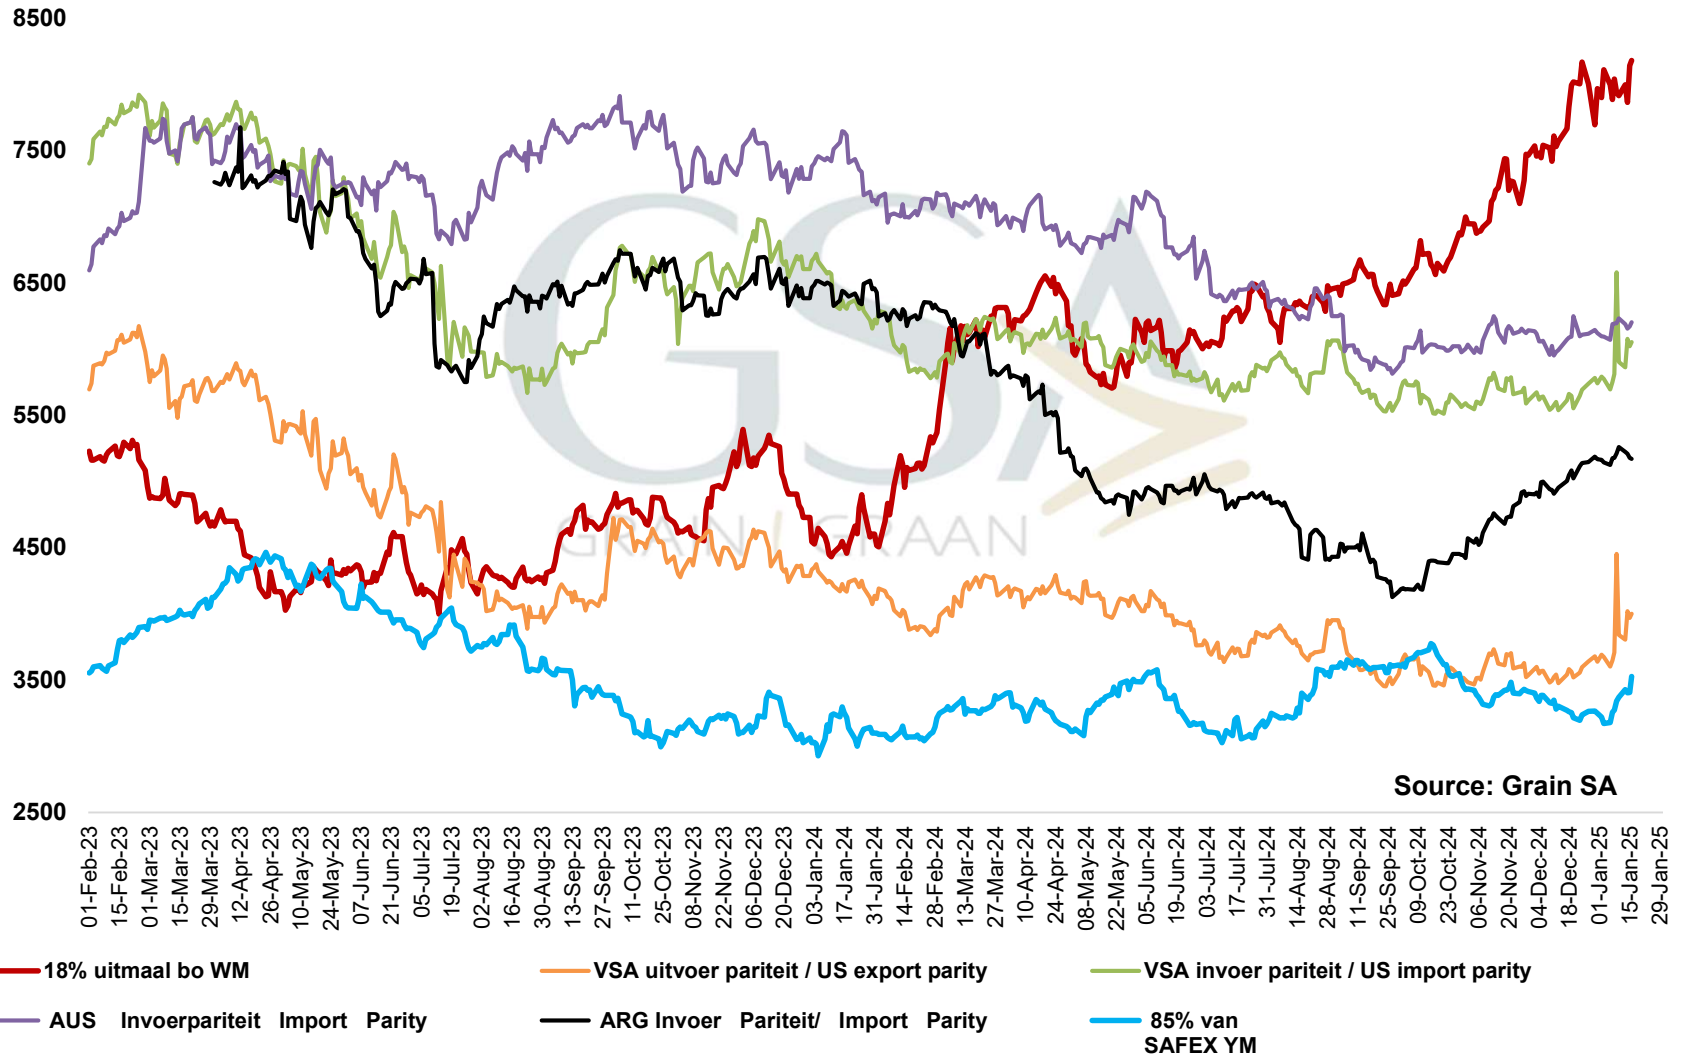

**INTERNATIONAL SORGHUM DELIVERED IN RANDFONTEIN
INTERNASIONALE SORGHUM GELEWER IN RANDFONTEIN**