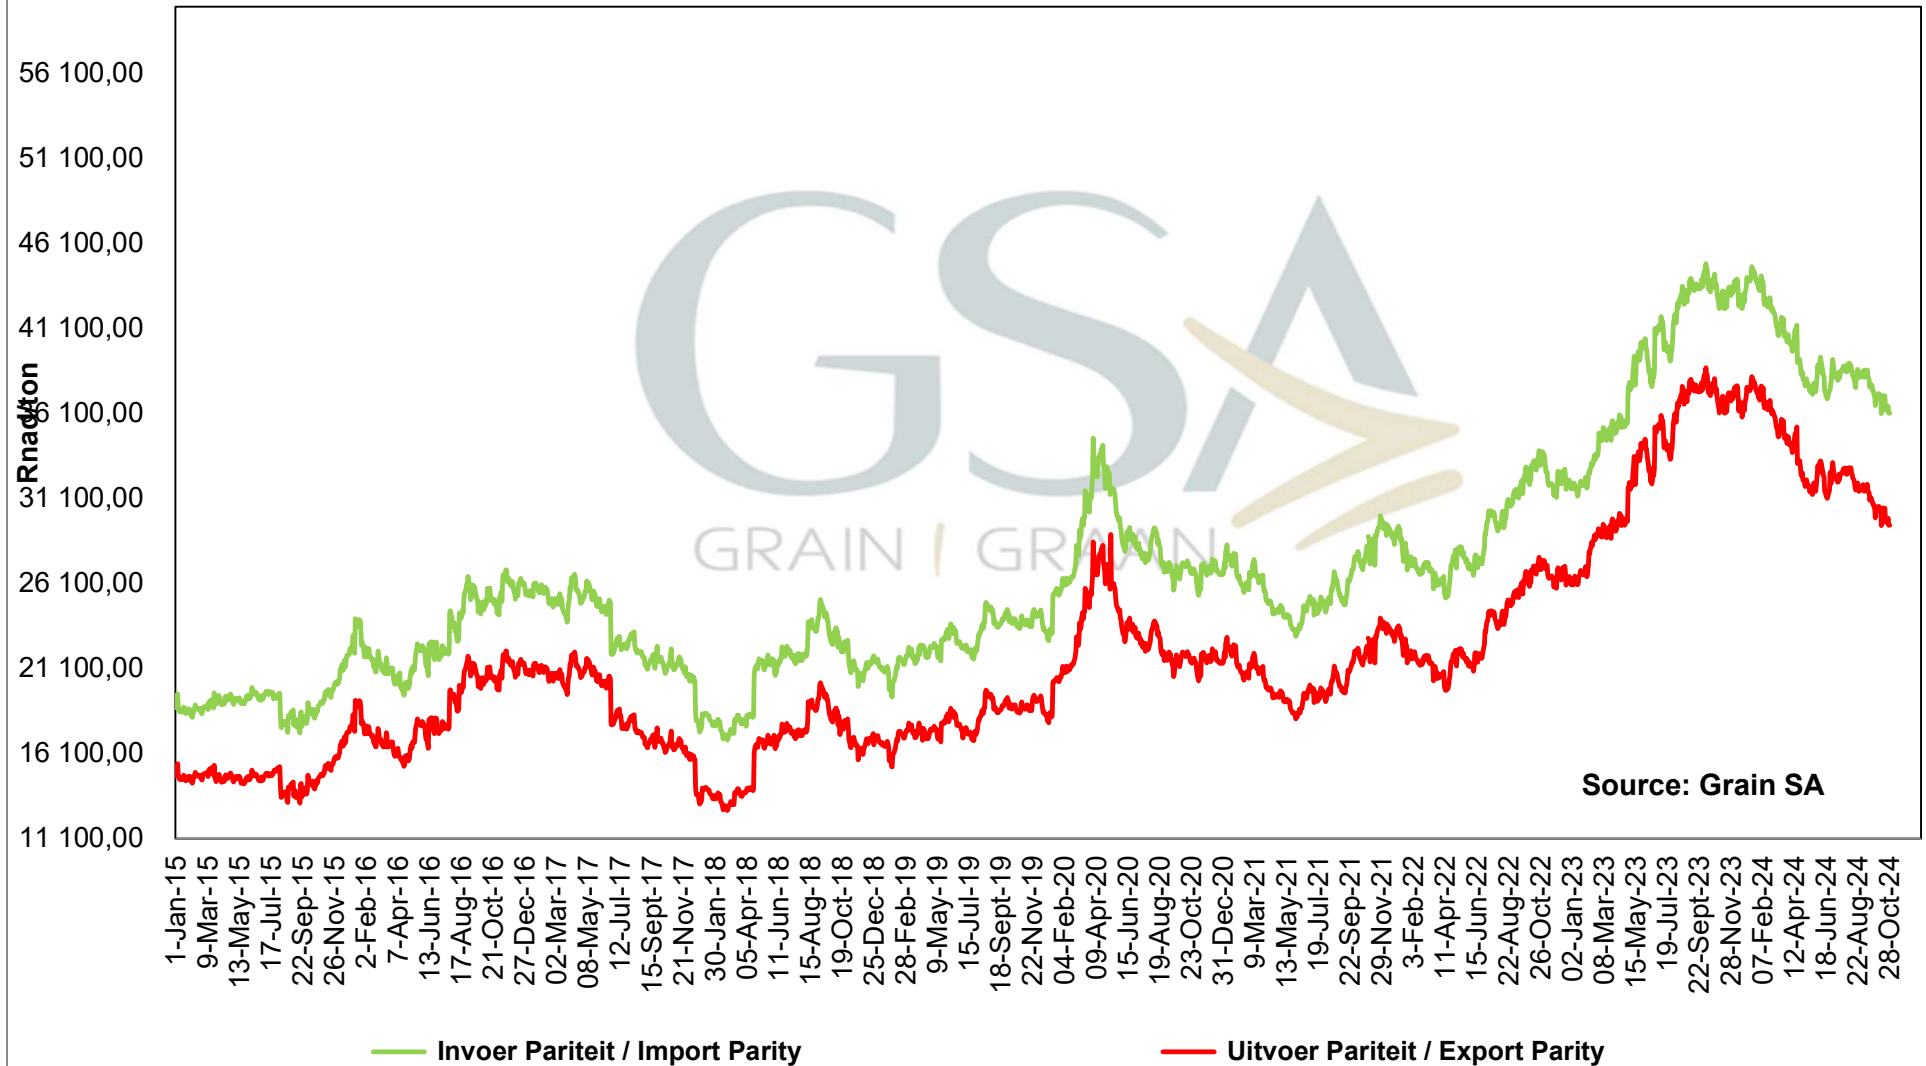

**PRICES OF PROCESSED AND GRADED USA CHOICE GRADE GROUNDNUTS (40/50)
(RANDFONTEIN)
PRYSE VAN UITGEDOP EN GESORTEERDE VSA KEURGRAAD GRONDBONE MET 'N PITGROOTTE
VAN 40/50 pitgrootte (RANDFONTEIN)**