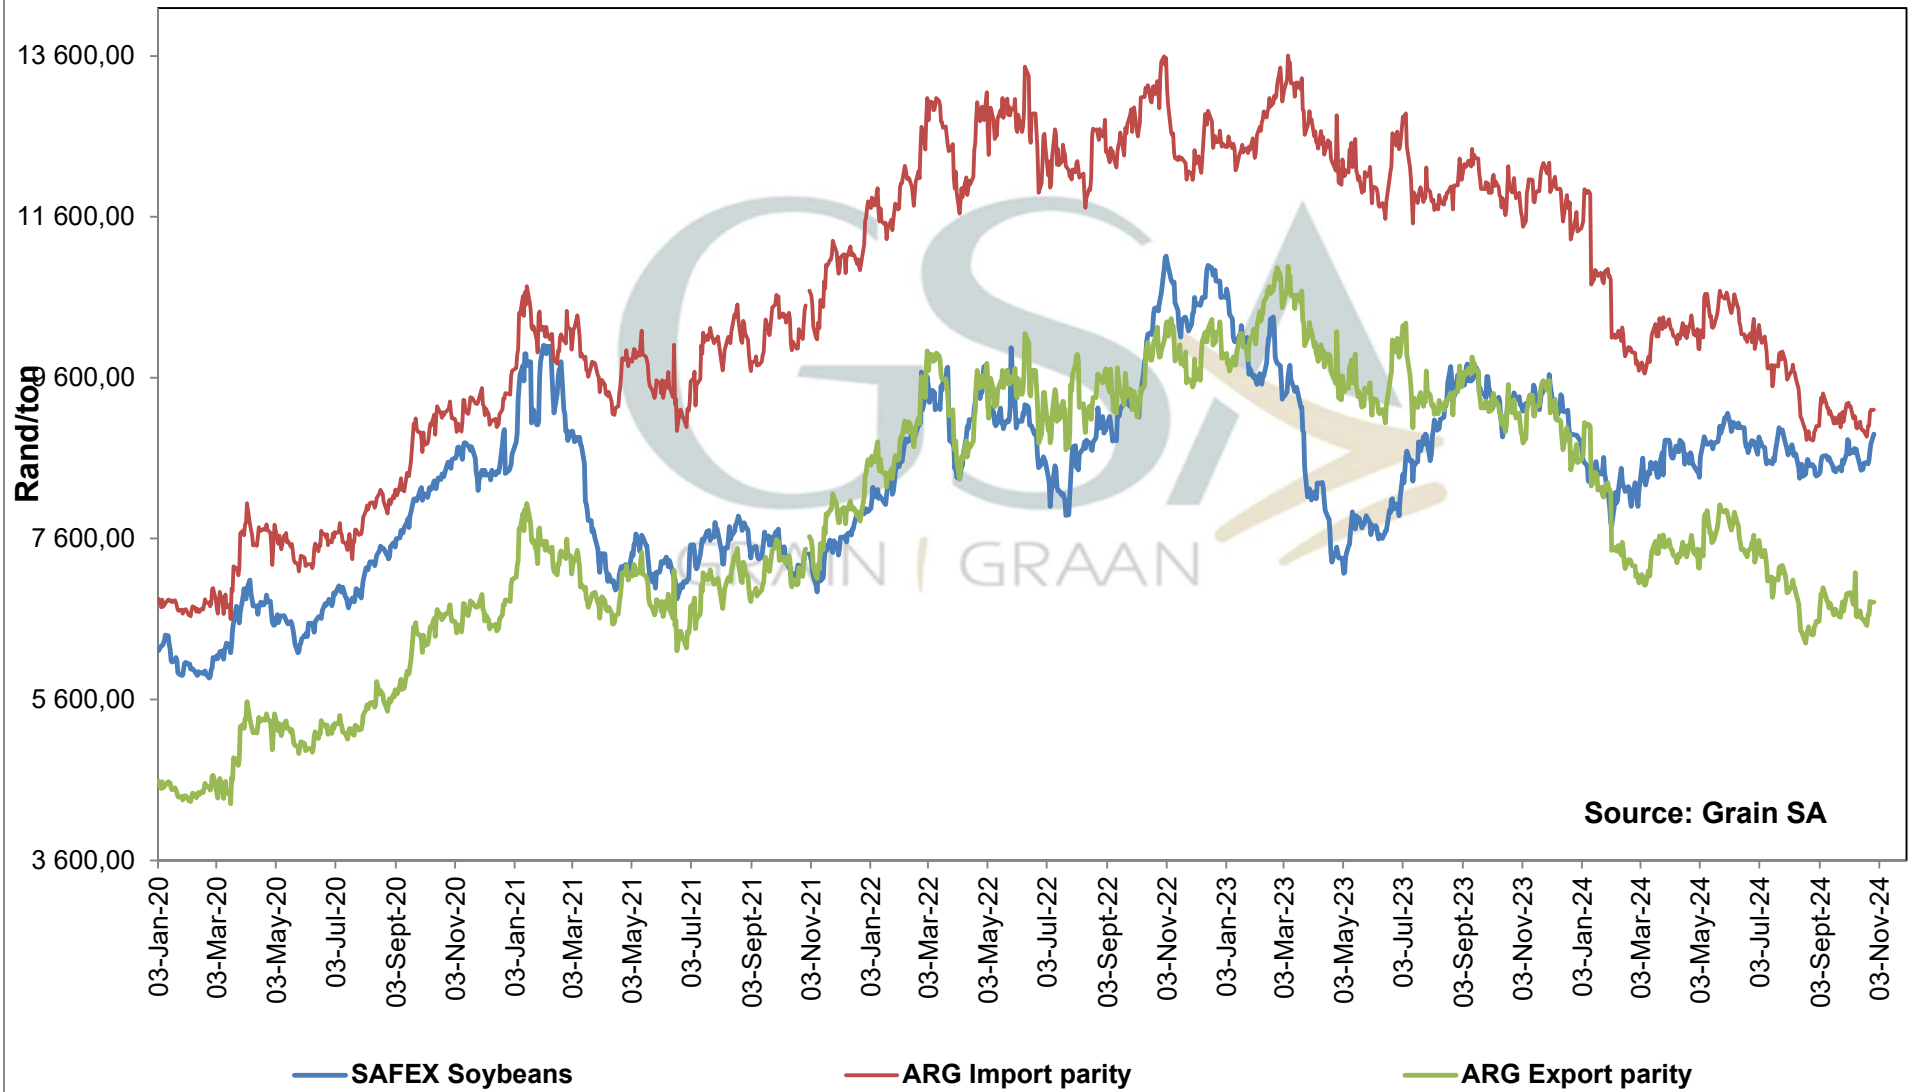

**PRICES OF ARGENTINIAN SOYBEAN SEED DELIVERED IN RANDFONTEIN
PRYSE VAN ARGENTYNSE SOJABOON SAAD GELEWER IN RANDFONTEIN**