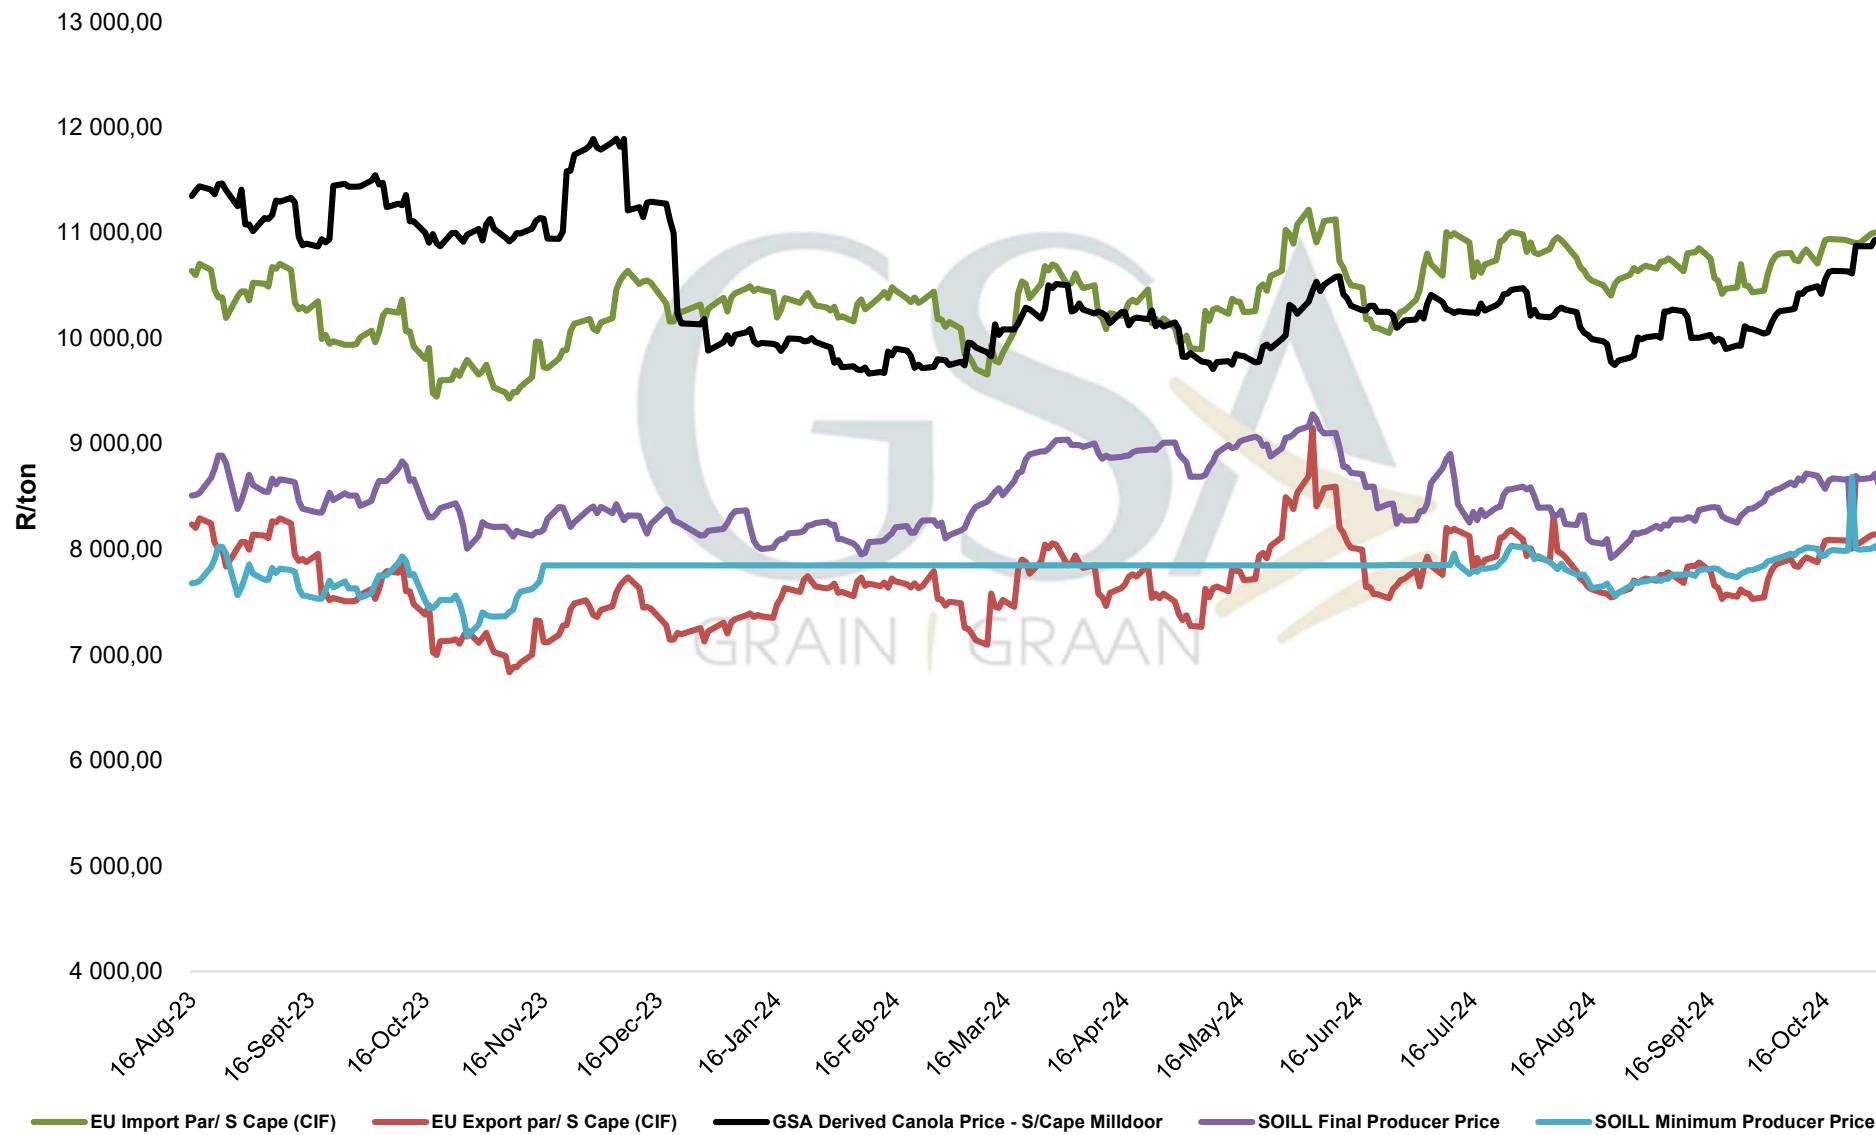

Prices of Canola in the Southern Cape (Swellendam) Kanolapryse in die Suid-Kaap (Swellendam)