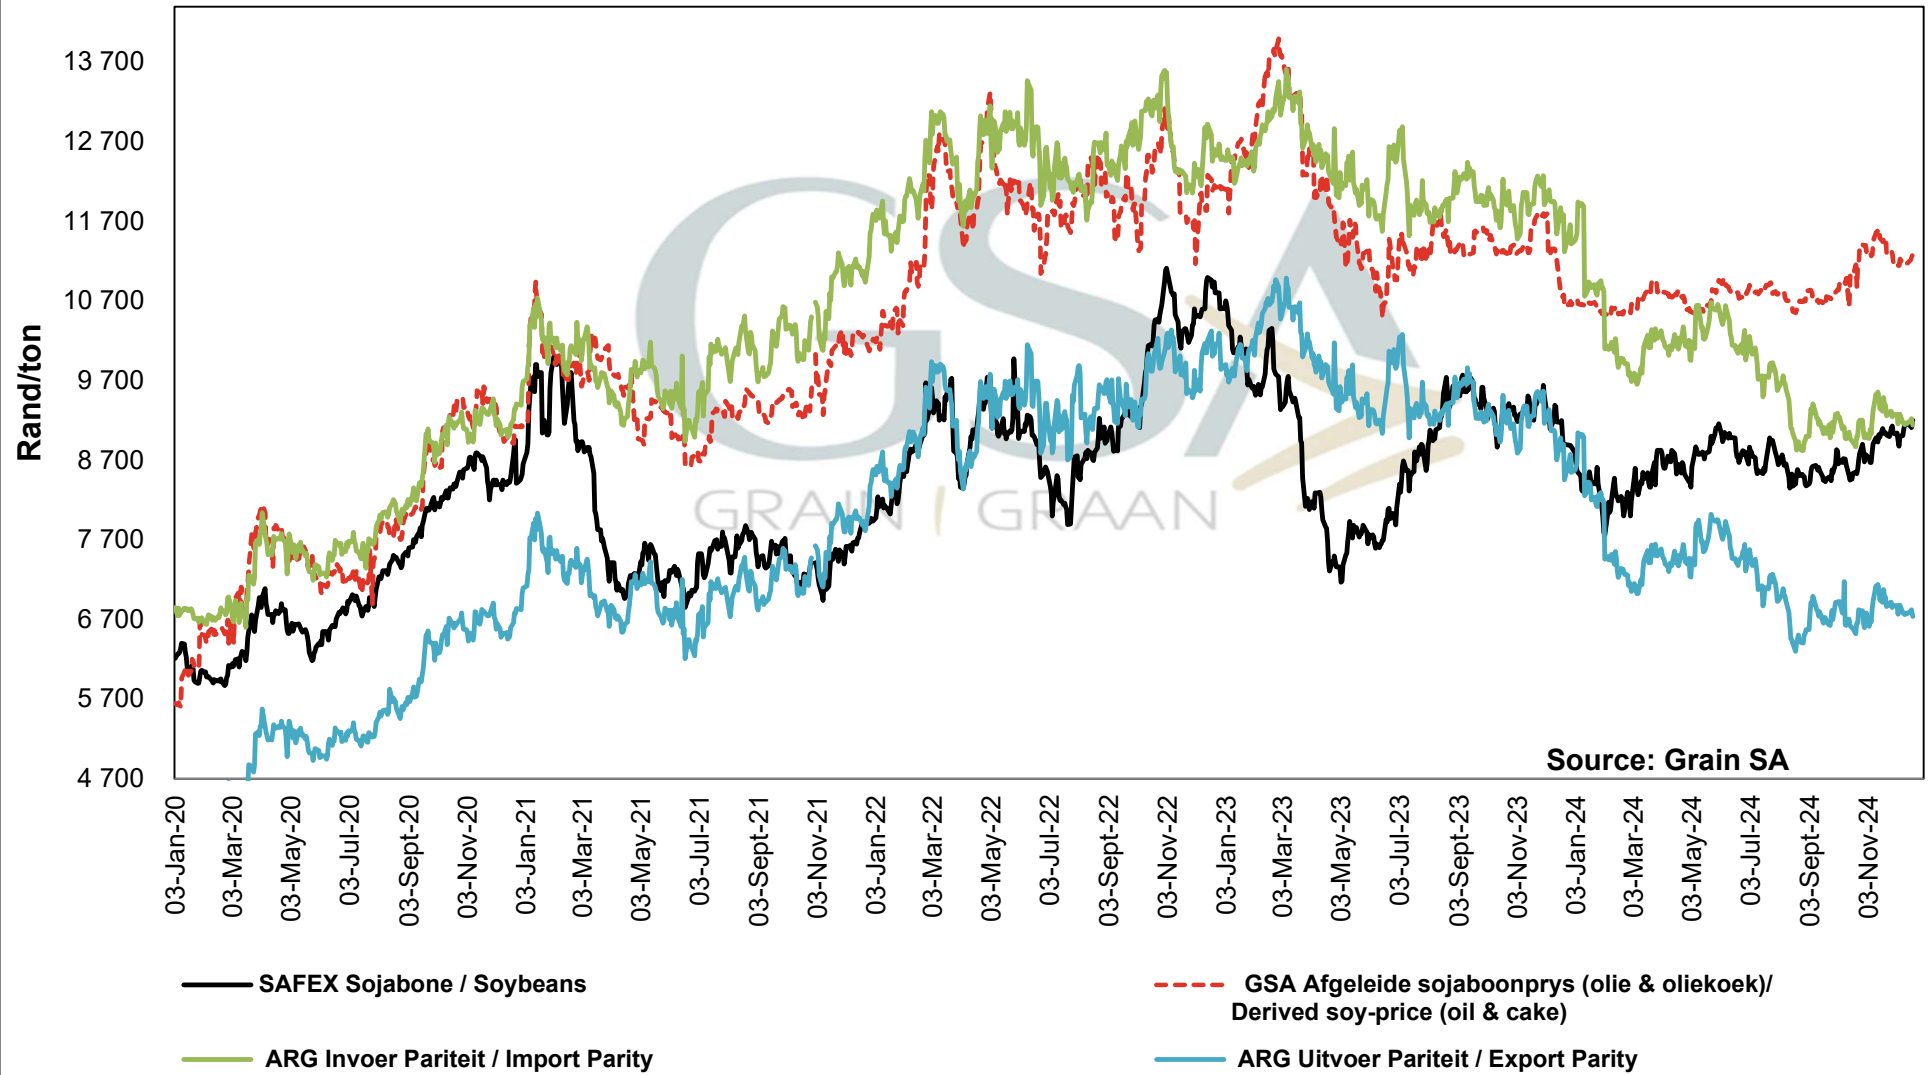

**PRICES OF DERIVED SOYBEAN DELIVERED IN RANDFONTEIN
PRYSE VAN AFGELEIDE SOJABONE GELEWER IN RANDFONTEIN**