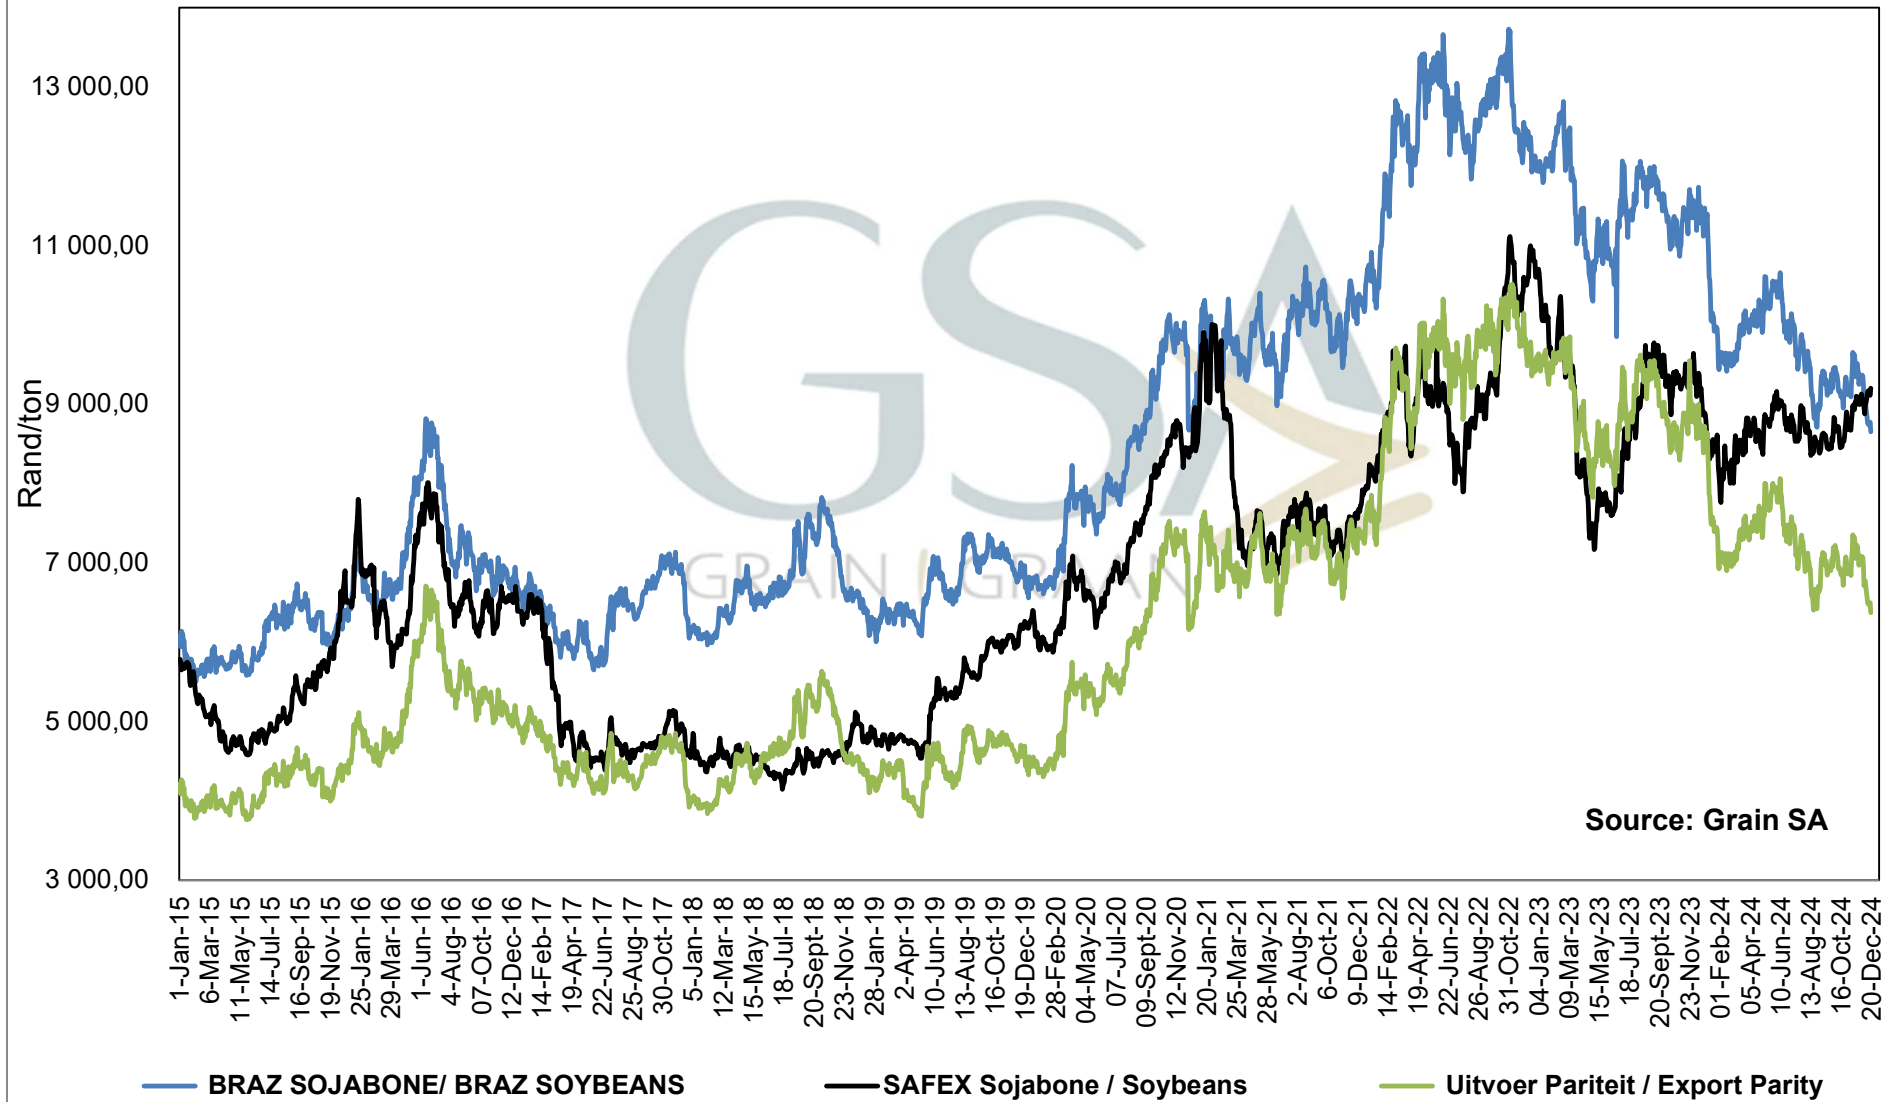

**PRICES OF BRAZILIAN SOYBEAN DELIVERED IN RANDFONTEIN
PRYSE VAN BRASILIAANSE SOJABONE GELEWER IN RANDFONTEIN**