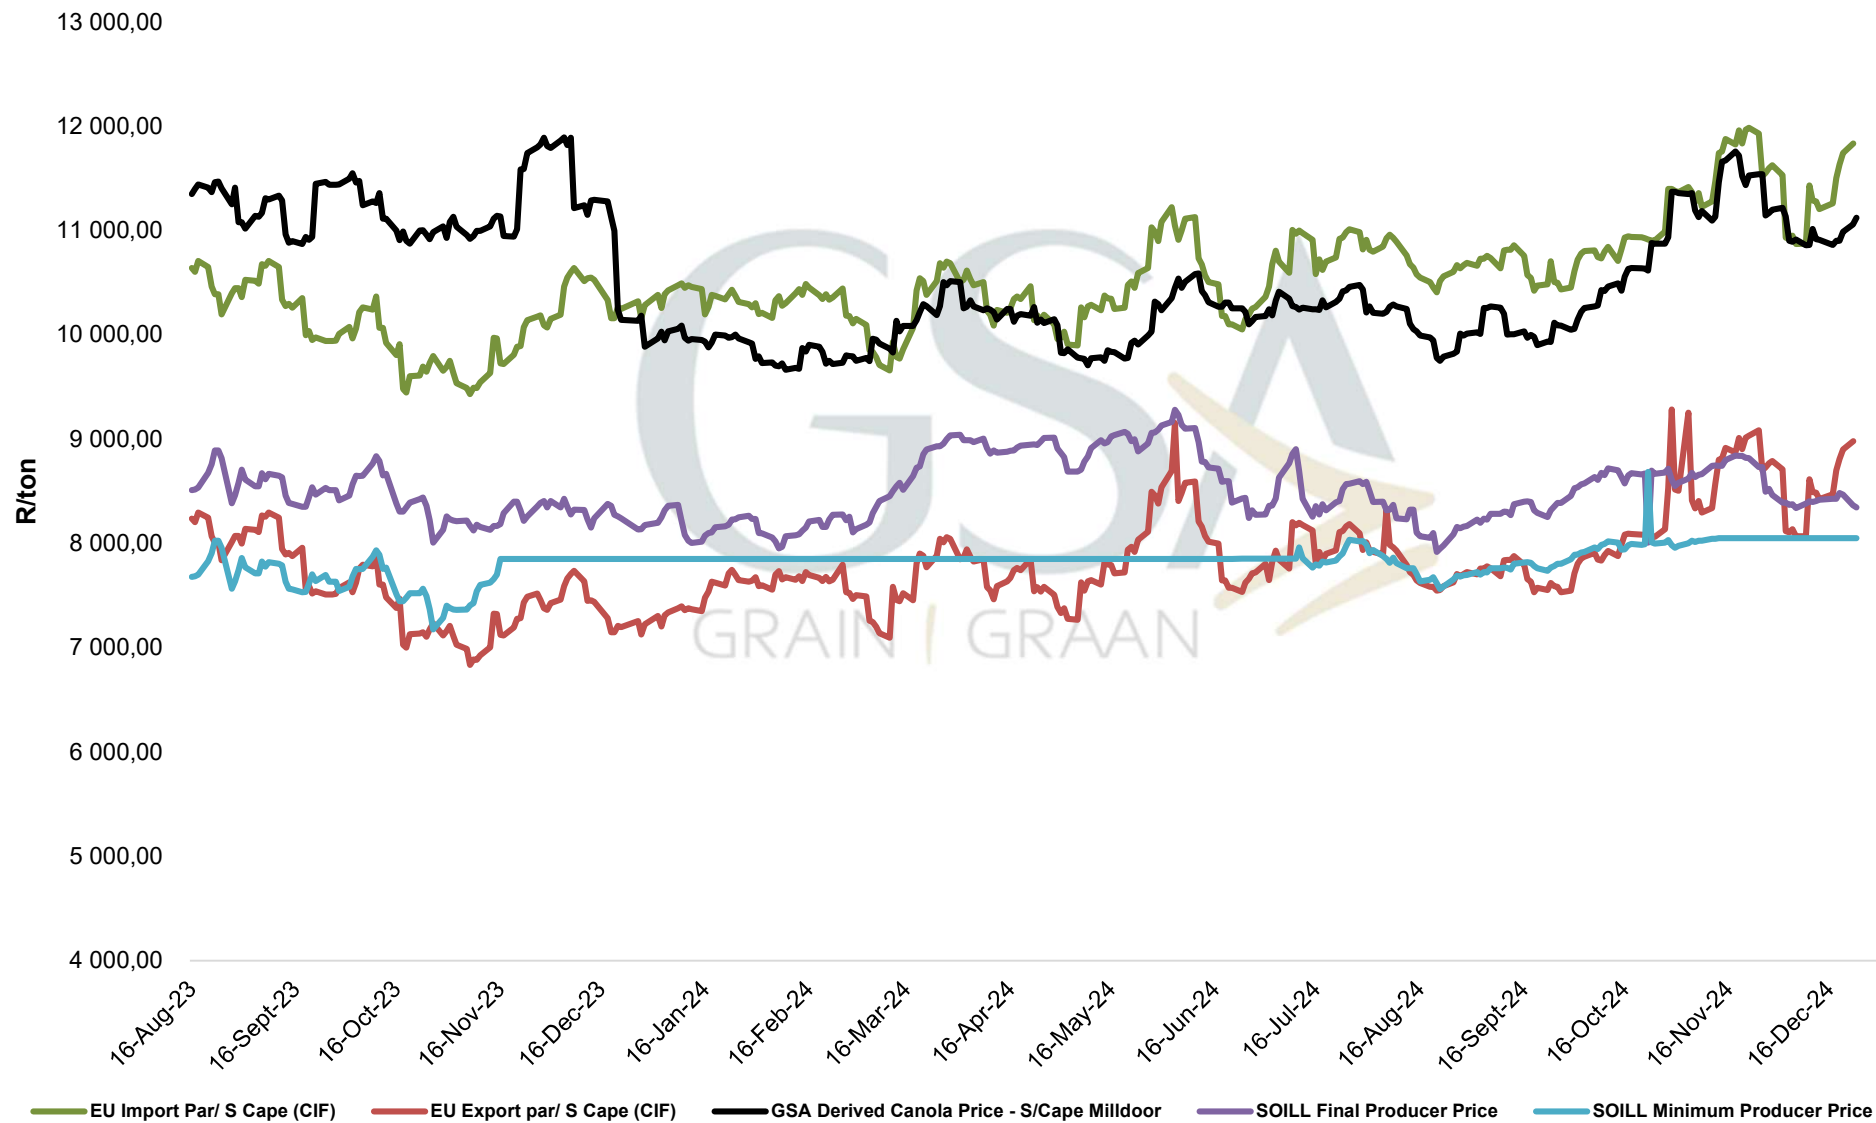

Prices of Canola in the Southern Cape (Swellendam) Kanolapryse in die Suid-Kaap (Swellendam)