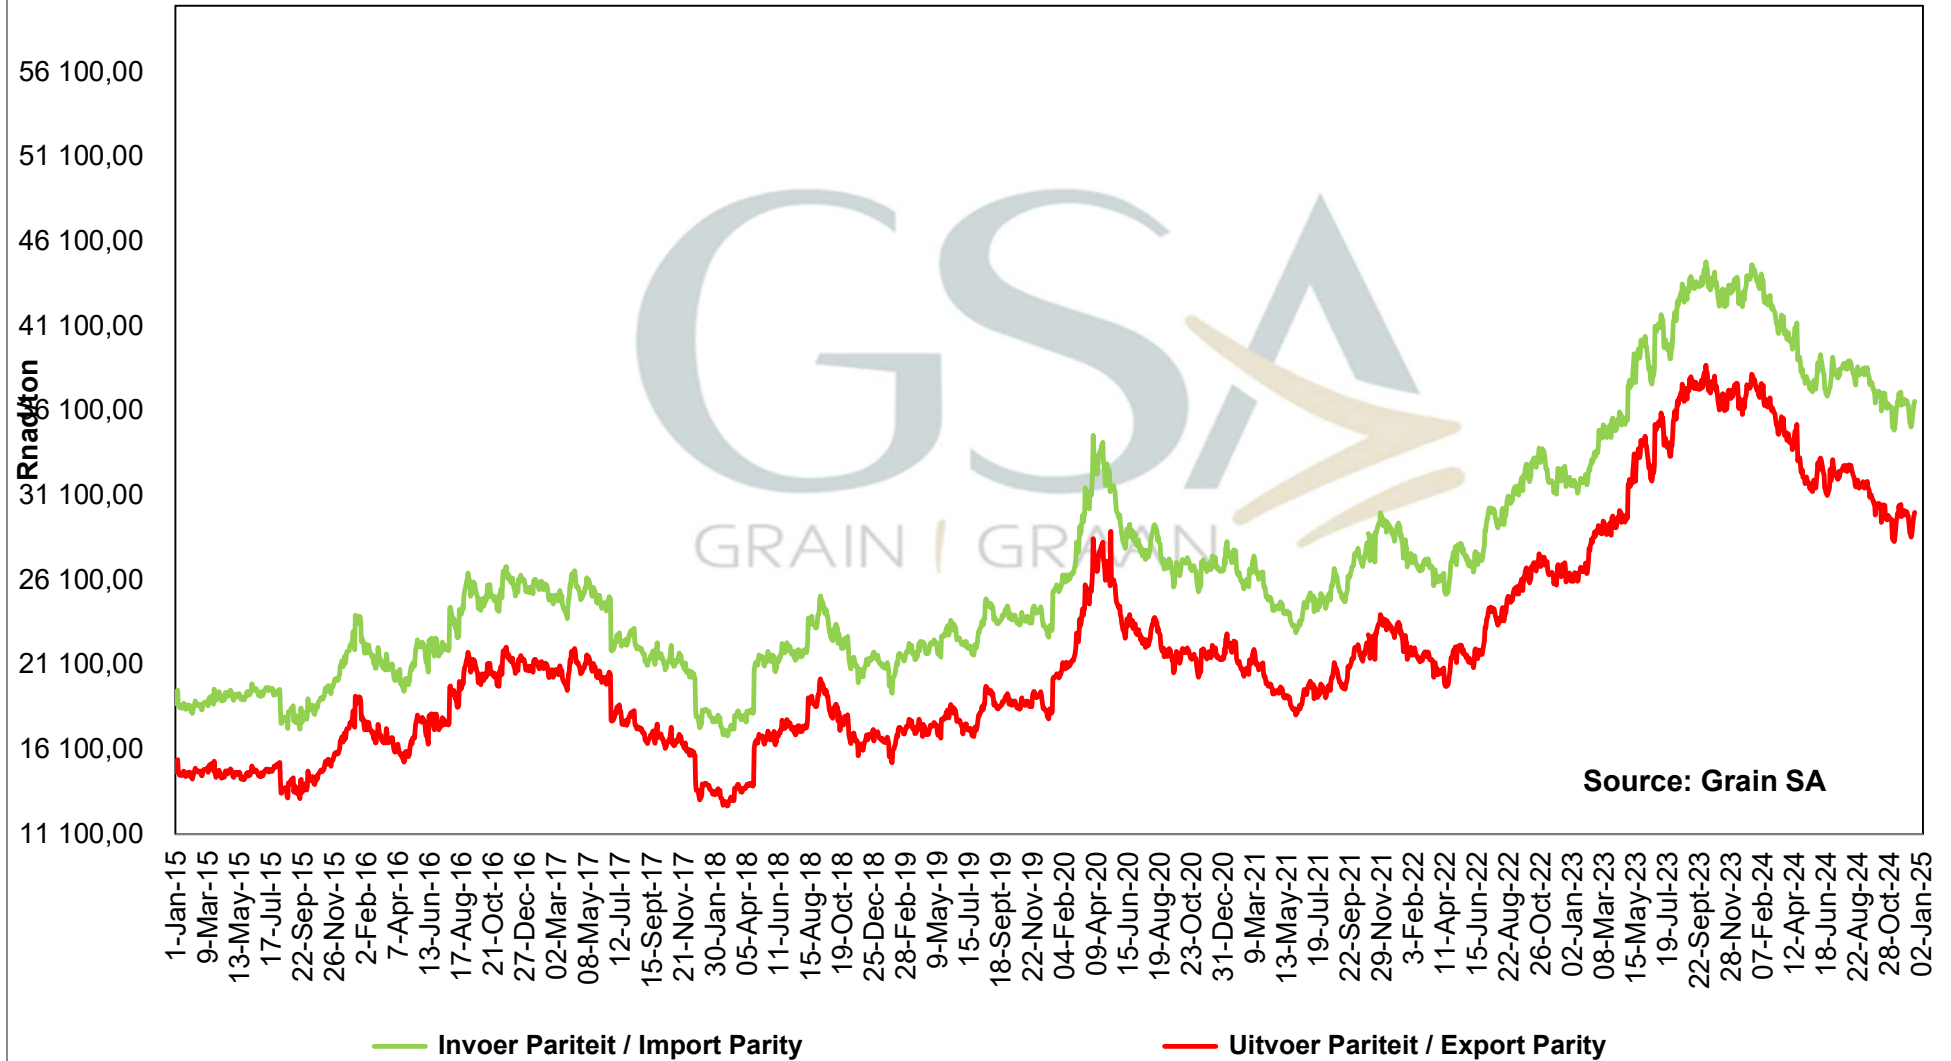

**PRICES OF PROCESSED AND GRADED USA CHOICE GRADE GROUNDNUTS (40/50)
(RANDFONTEIN)
PRYSE VAN UITGEDOP EN GESORTEERDE VSA KEURGRAAD GRONDBONE MET 'N PITGROOTTE
VAN 40/50 pitgrootte (RANDFONTEIN)**