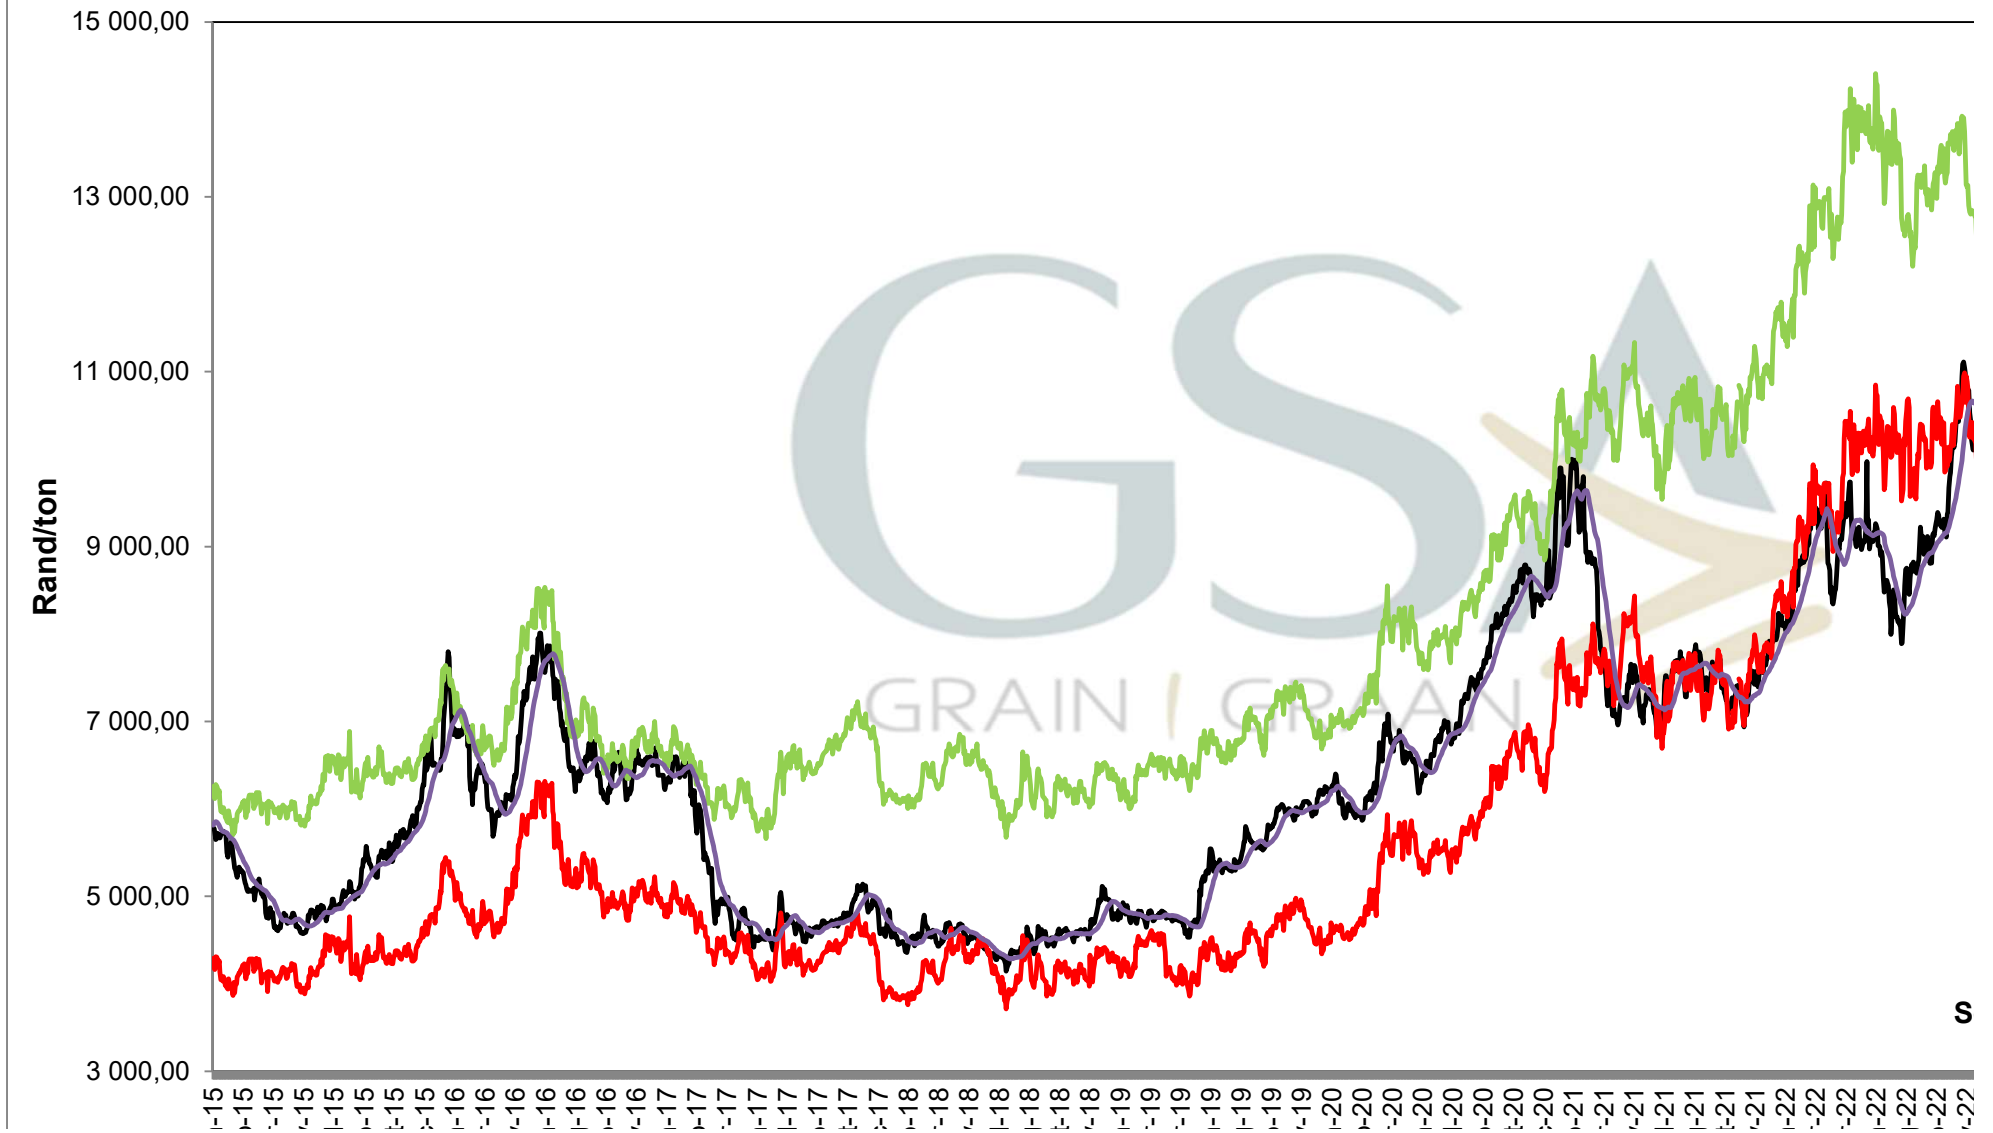

**PRICES OF SOYBEAN SEED DELIVERED IN RANDFONTEIN
PRYSE VAN SOJABOONSAAD GELEWER IN RANDFONTEIN**