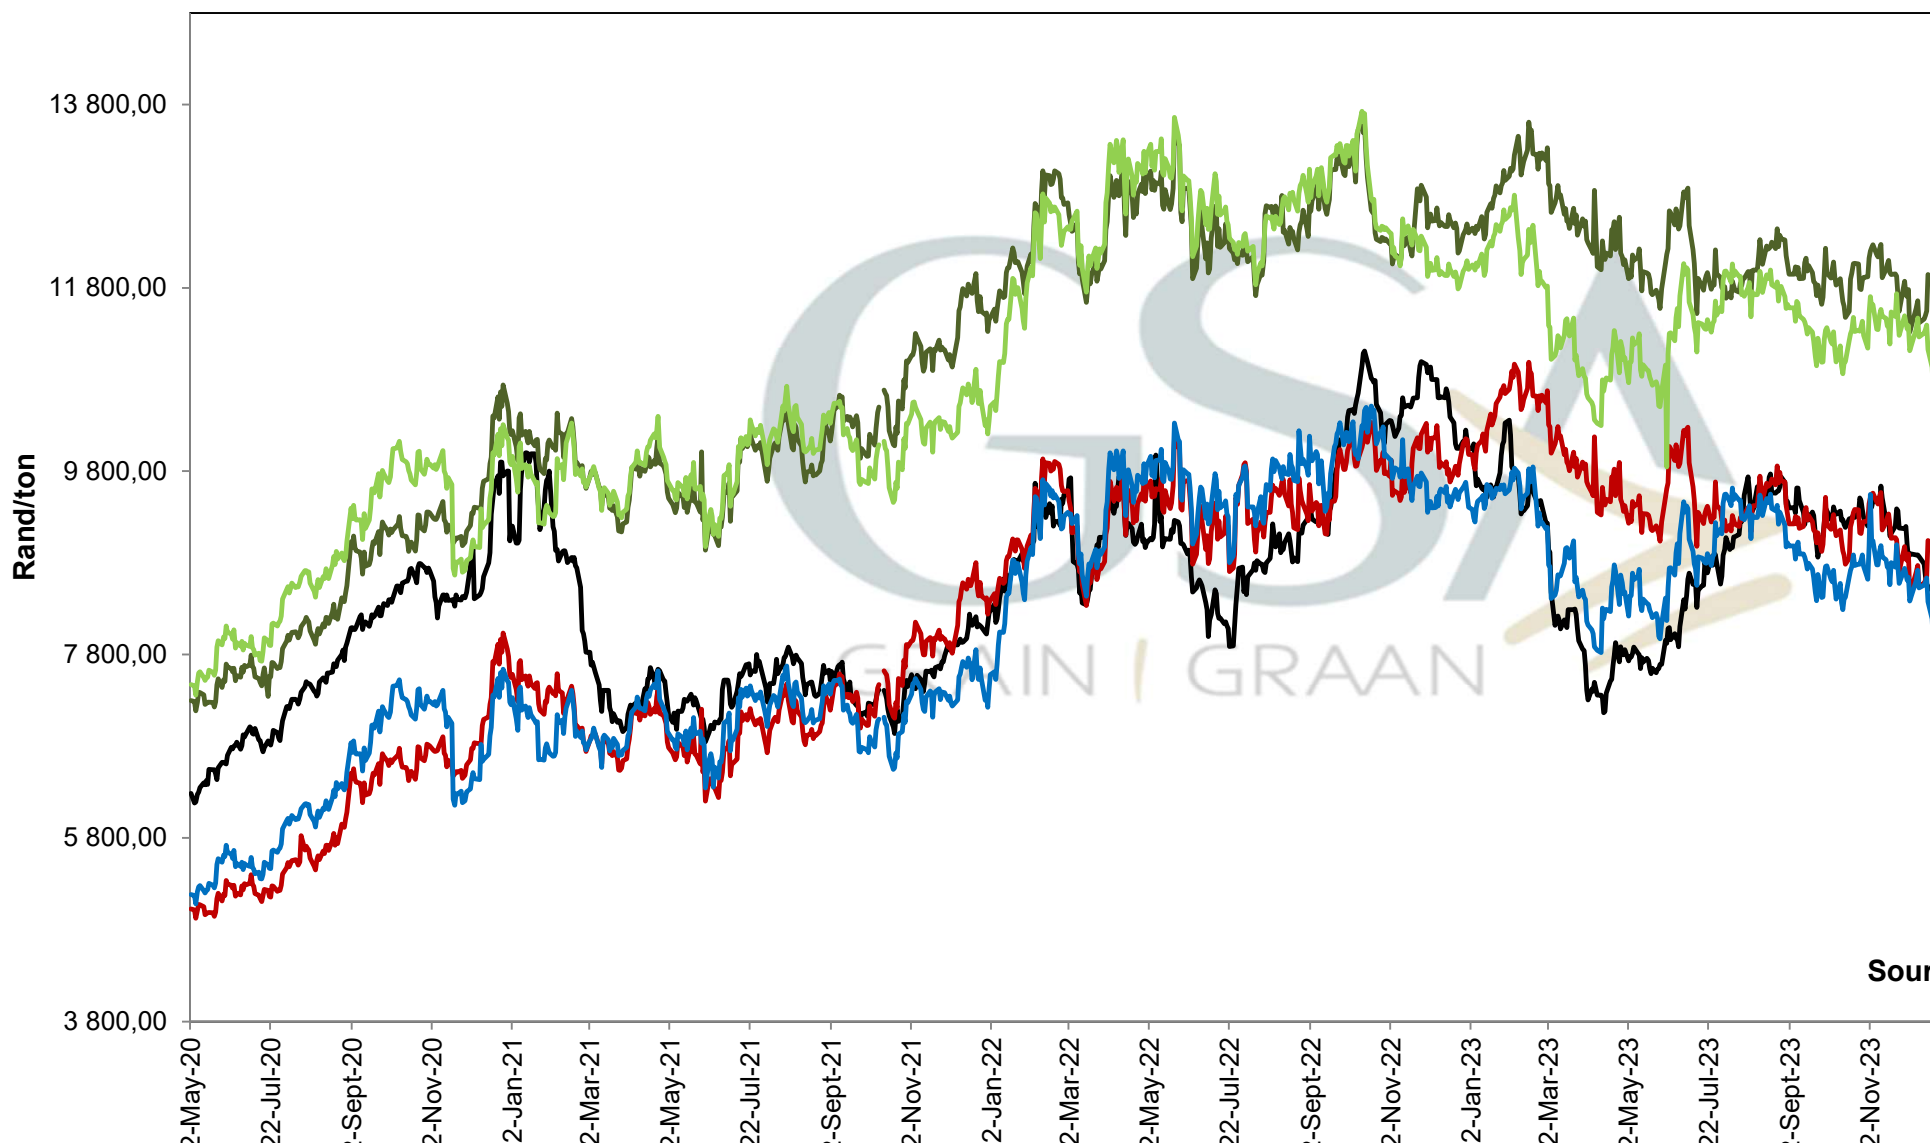

PRICES OF WHOLE SOYBEANS DELIVERED IN RANDFONTEIN
PRYSE VAN HEEL SOJABONE GELEWER IN RANDFONTEIN

Sour