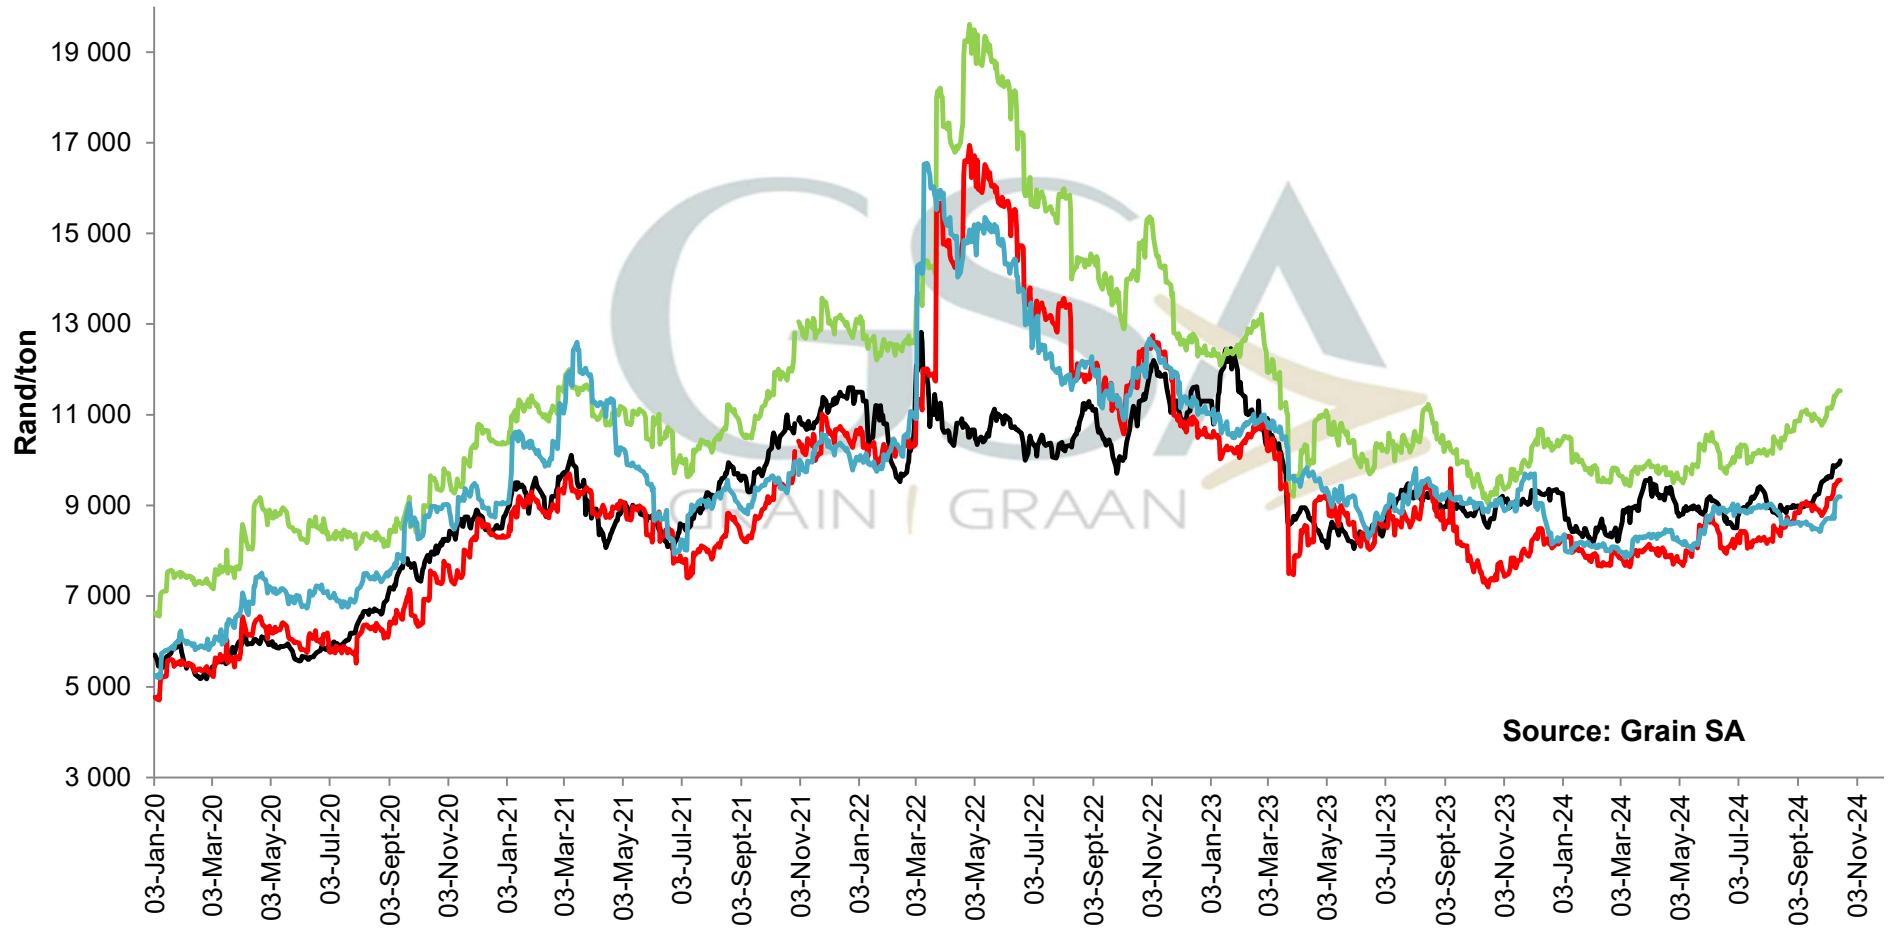

## PRICES OF EU SUNFLOWER SEED DELIVERED IN RANDFONTEIN PRYSE VAN EU SONNEBLOMSAAD GELEWER IN RANDFONTEIN

Source: Grain SA

— SAFEX Sonneblom / Sunflower 
 — Invoer Pariteit / Import Parity 
 — Uitvoer Pariteit / Export Parity 
 — Afgeleide sonneblomprys (olie & koek) / Derived sunflowerprice (oil & cake)