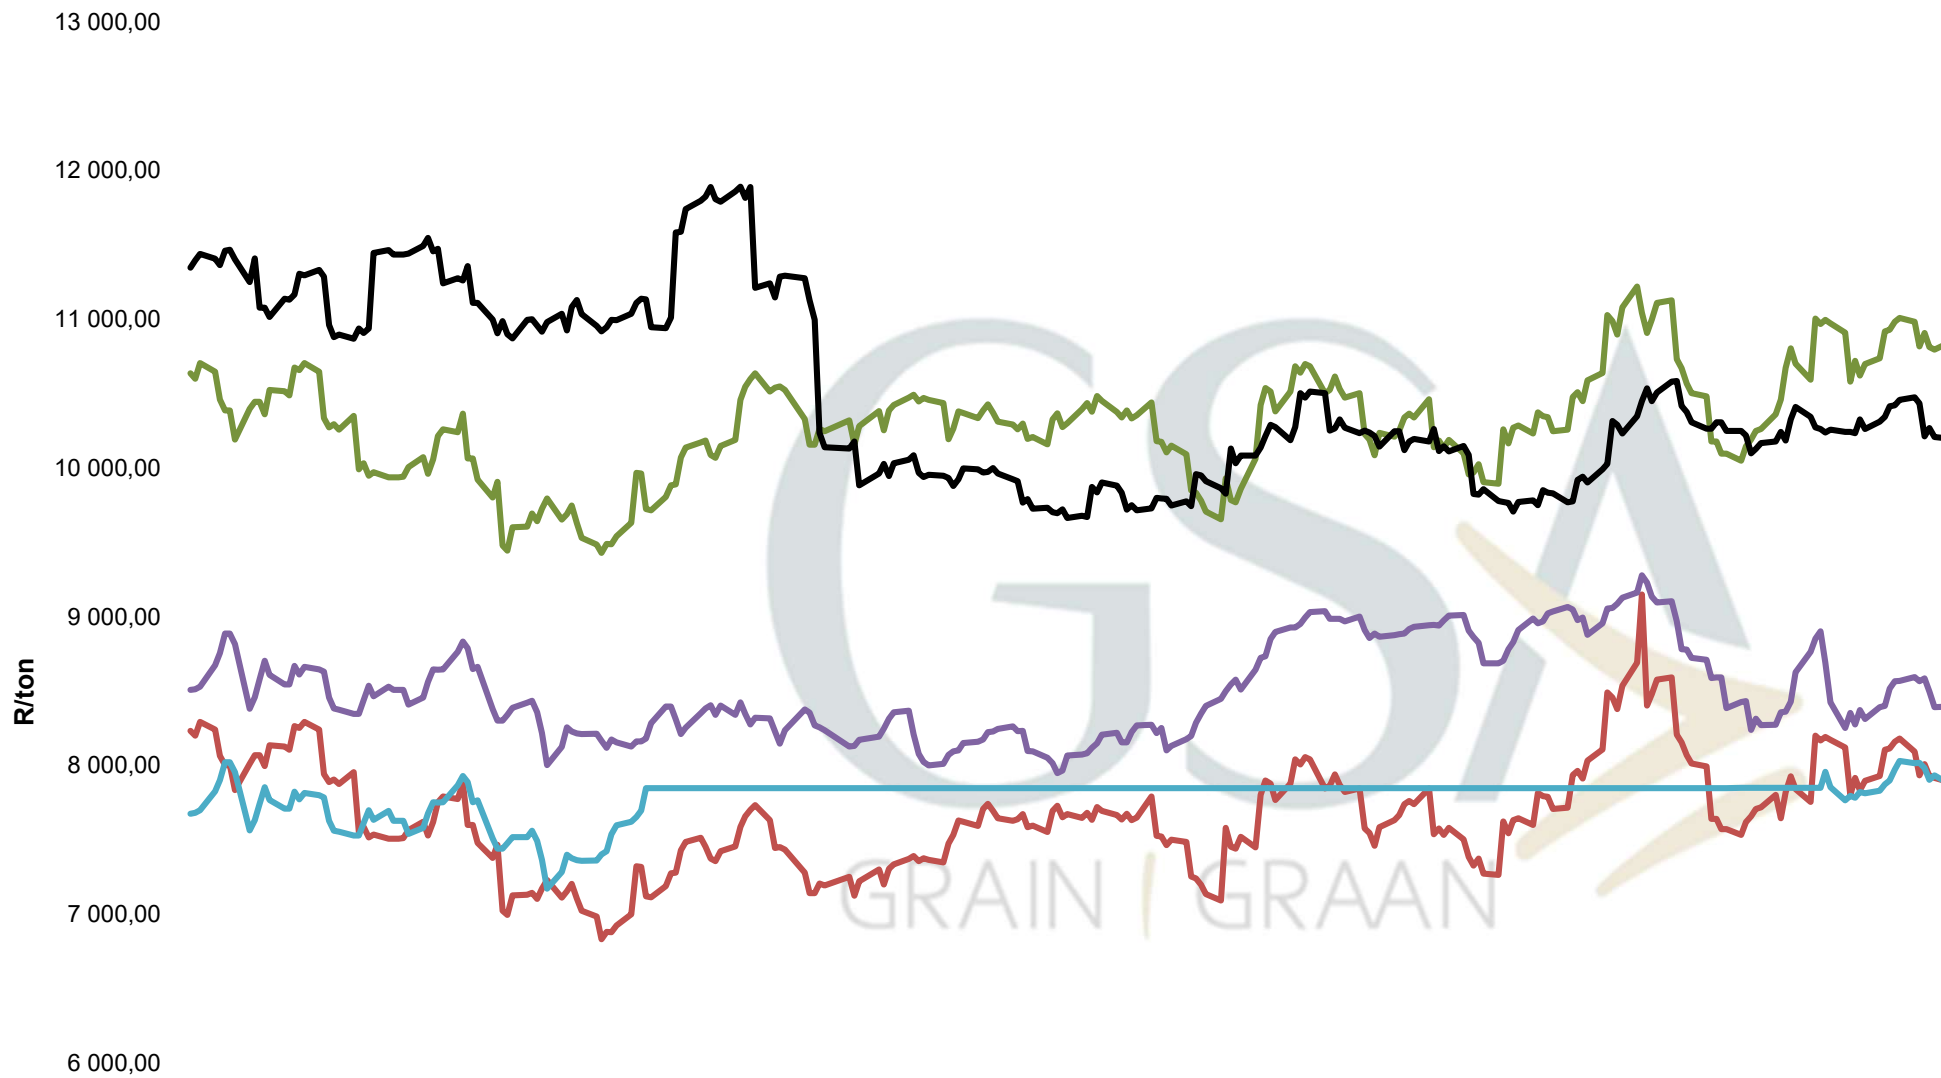

Prices of Canola in the Southern Cape (Swellendam)
Kanolapryse in die Suid-Kaap (Swellendam)