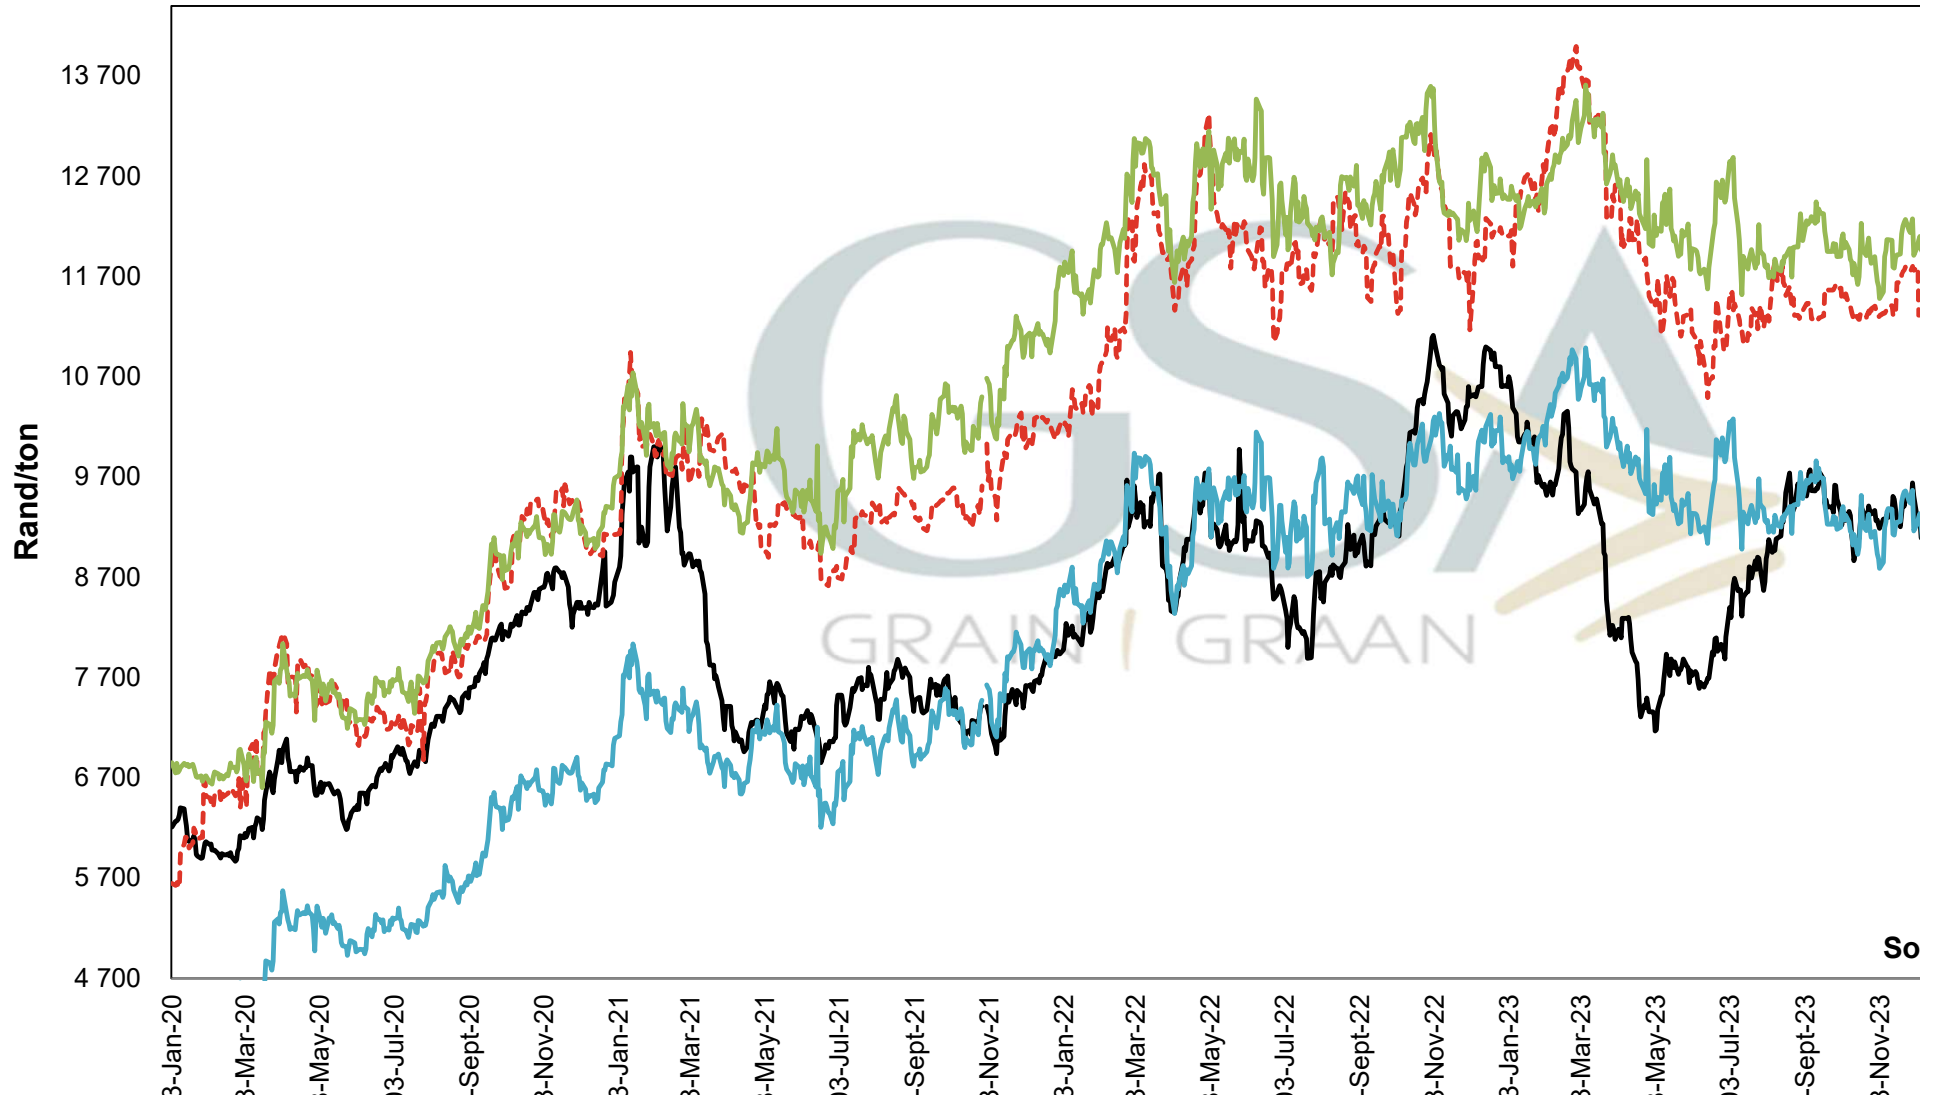

PRICES OF DERIVED SOYBEAN DELIVERED IN RANDFONTEIN
PRYSE VAN AFGELEIDE SOJABONE GELEWER IN RANDFONTEIN