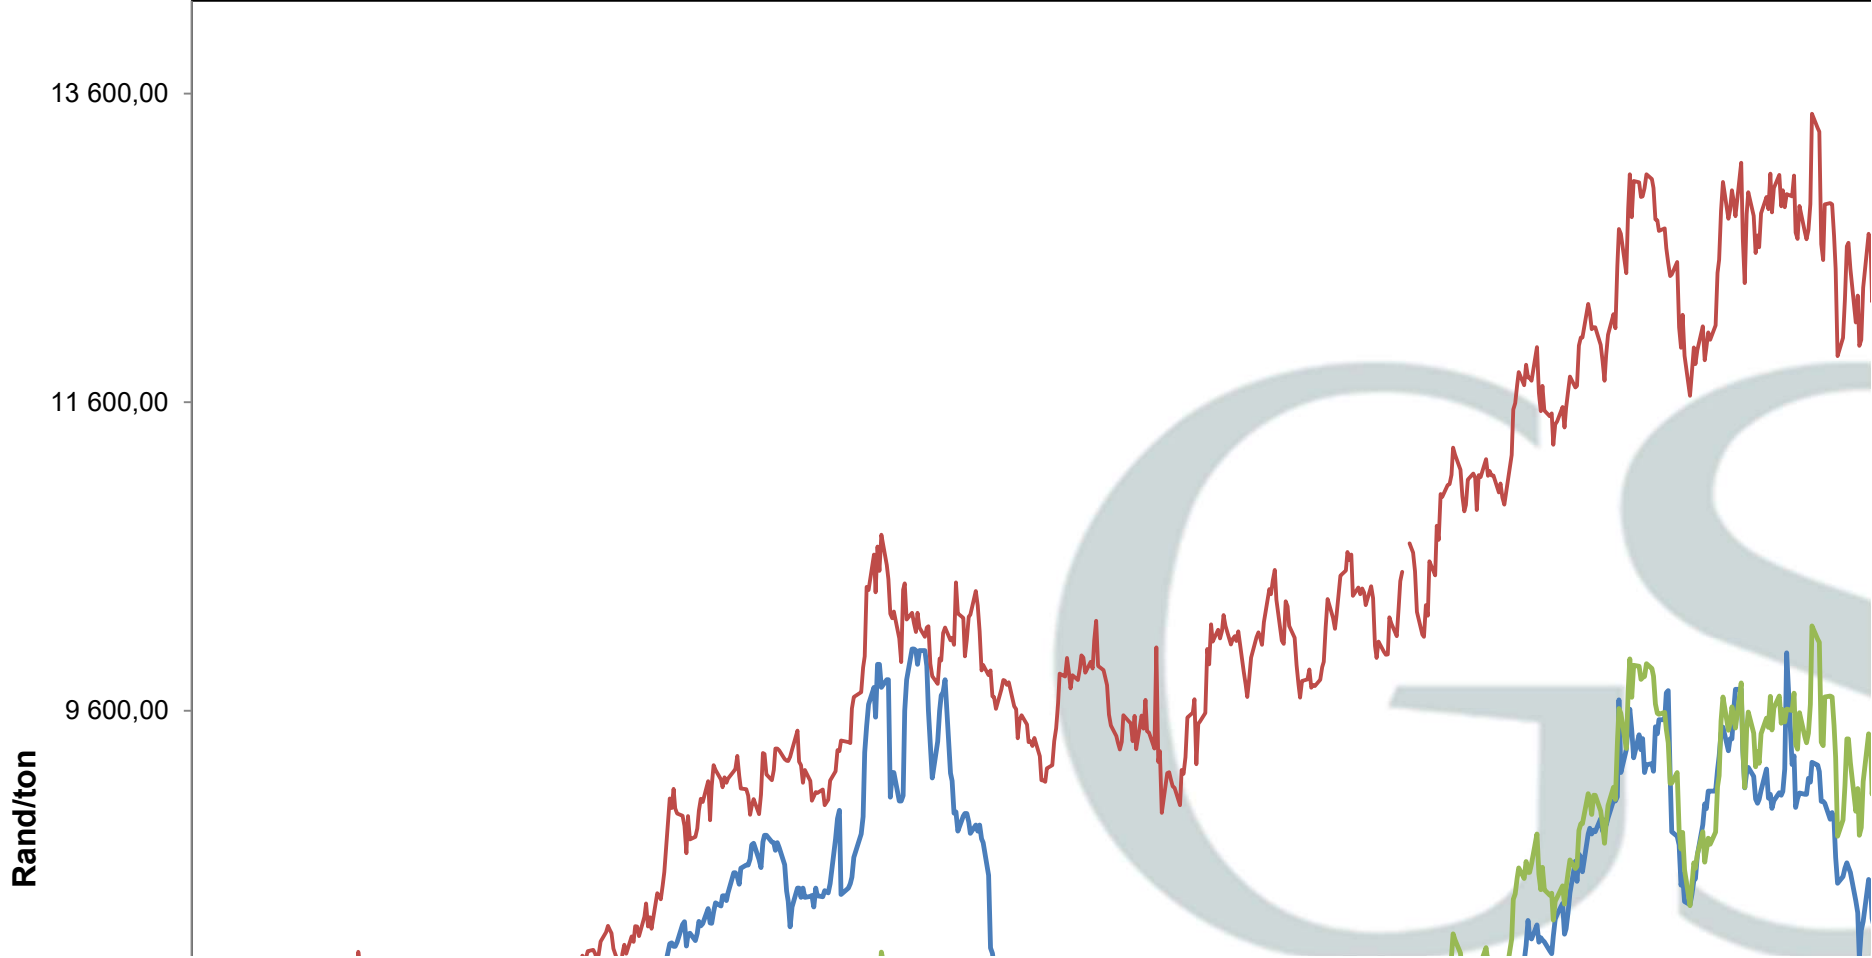

**PRICES OF ARGENTINIAN SOYBEAN SEED DELIVERED IN RANDFONTEIN
PRYSE VAN ARGENTYNSE SOJABOON SAAD GELEWER IN RANDFONTEIN**