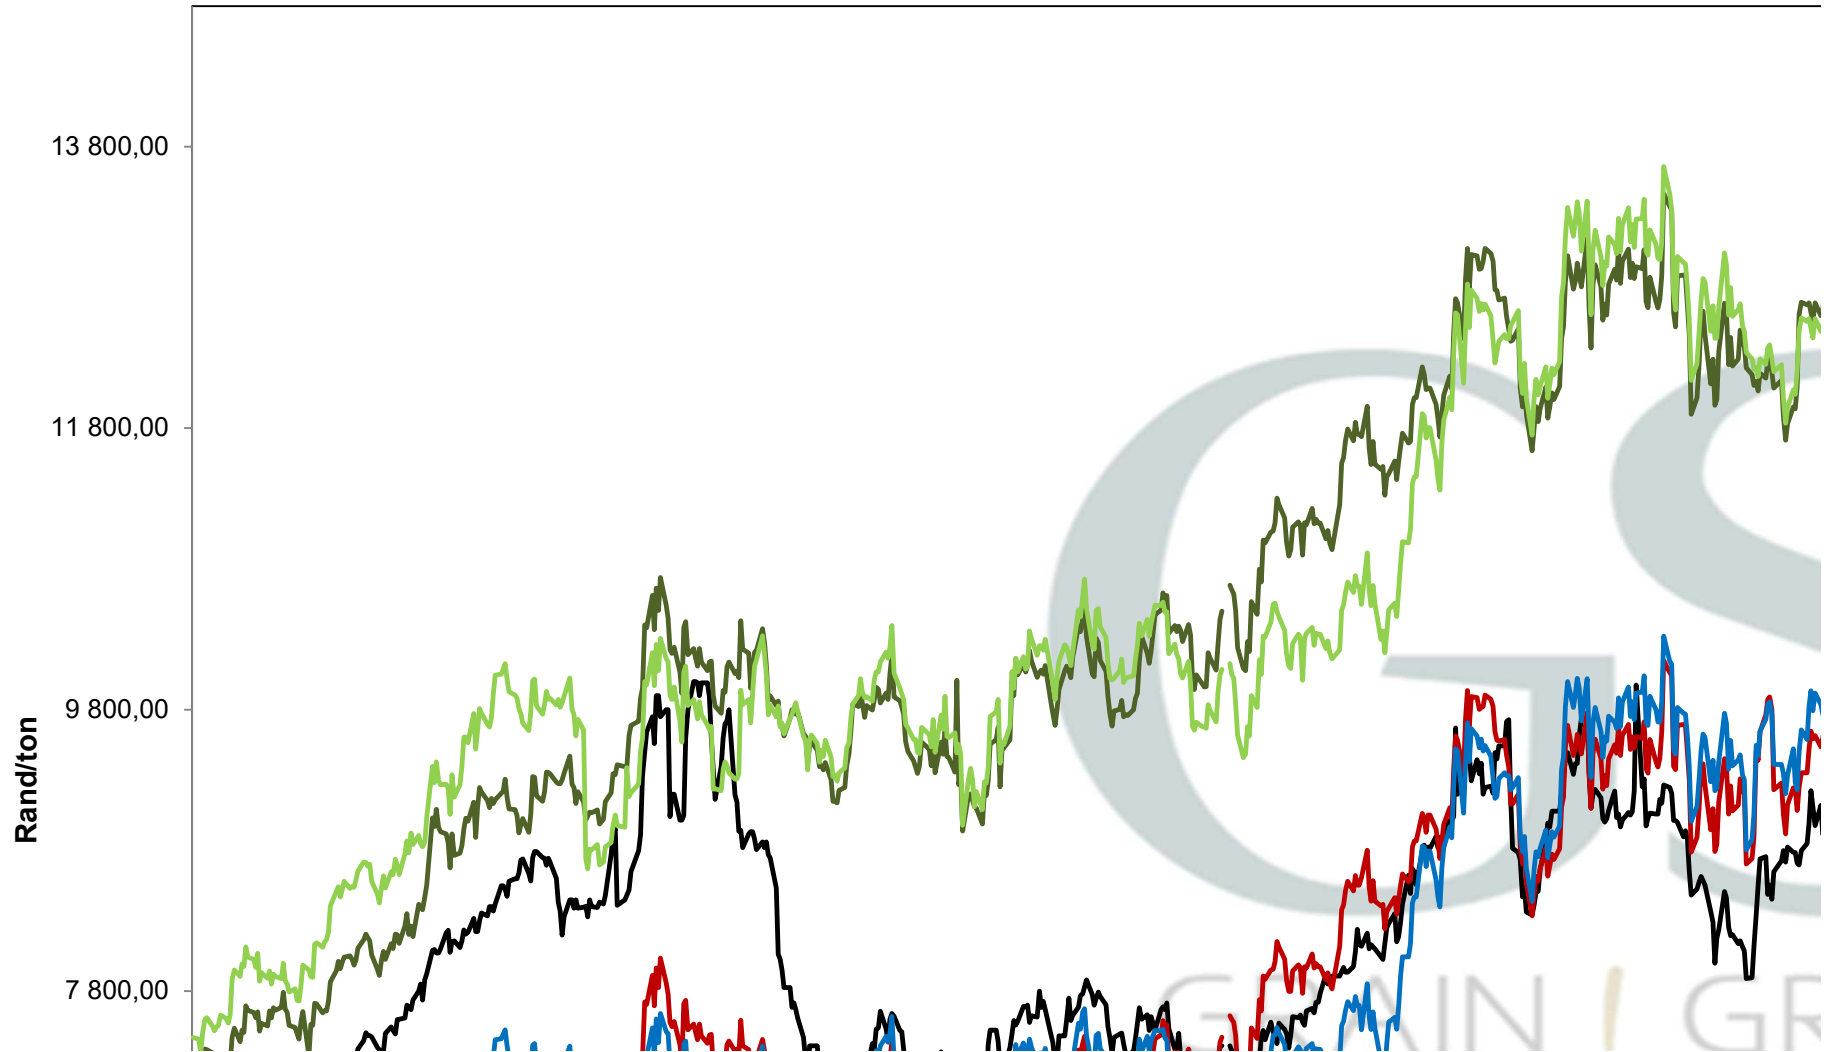

**PRICES OF EU SUNFLOWER SEED DELIVERED IN RANDFONTEIN
PRYSE VAN EU SONNEBLOMSAAD GELEWER IN RANDFONTEIN**

PRICES OF EU SUNFLOWER SEED DELIVERED IN RANDFONTEIN
PRYSE VAN EU SONNEBLOMSAAD GELEWER IN RANDFONTEIN

**PRICES OF WHOLE SOYBEANS DELIVERED IN RANDFO
PRYSE VAN HEEL SOJABONE GELEWER IN RANDFON**

**PRICES OF SOYBEAN SEED DELIVERED IN RANDFONTEIN
PRYSE VAN SOJABOONSAAD GELEWER IN RANDFONTEIN**

Rand/ton

15 000,00
13 000,00
11 000,00
9 000,00

Prices of Canola in the Southern Cape
Kanolapryse in die Suid-Kaap (Sv

13 000,00
12 000,00
11 000,00
10 000,00
9 000,00
R/ton

PRICES OF PROCESSED AND GRADED USA CHOICE GRADE GROUNDNUTS (40/50) (RANDFONTEIN)
PRYSE VAN UITGEDOP EN GESORTEERDE VSA KEURGRAAD GRONDBONE MET 'N PITGROOTTE VAN
40/50 pitgrootte (RANDFONTEIN)