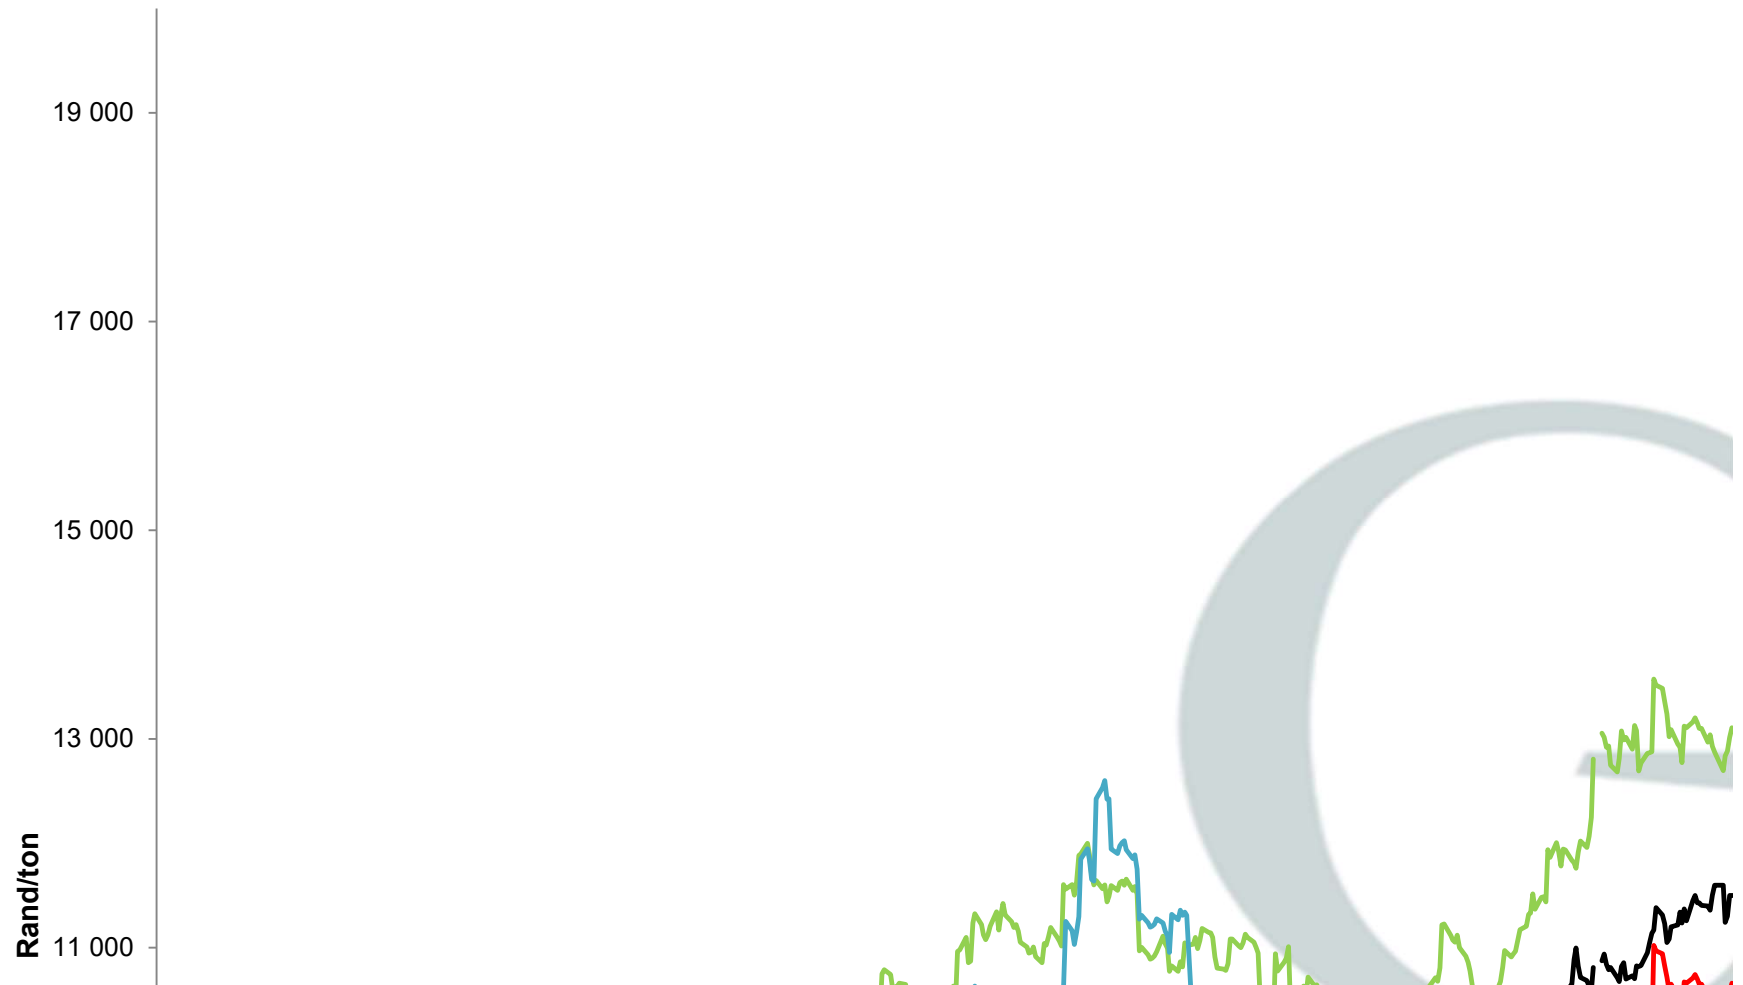

**PRICES OF EU SUNFLOWER SEED DELIVERED IN RANDFONTEIN
PRYSE VAN EU SONNEBLOMSAAD GELEWER IN RANDFONTEIN**