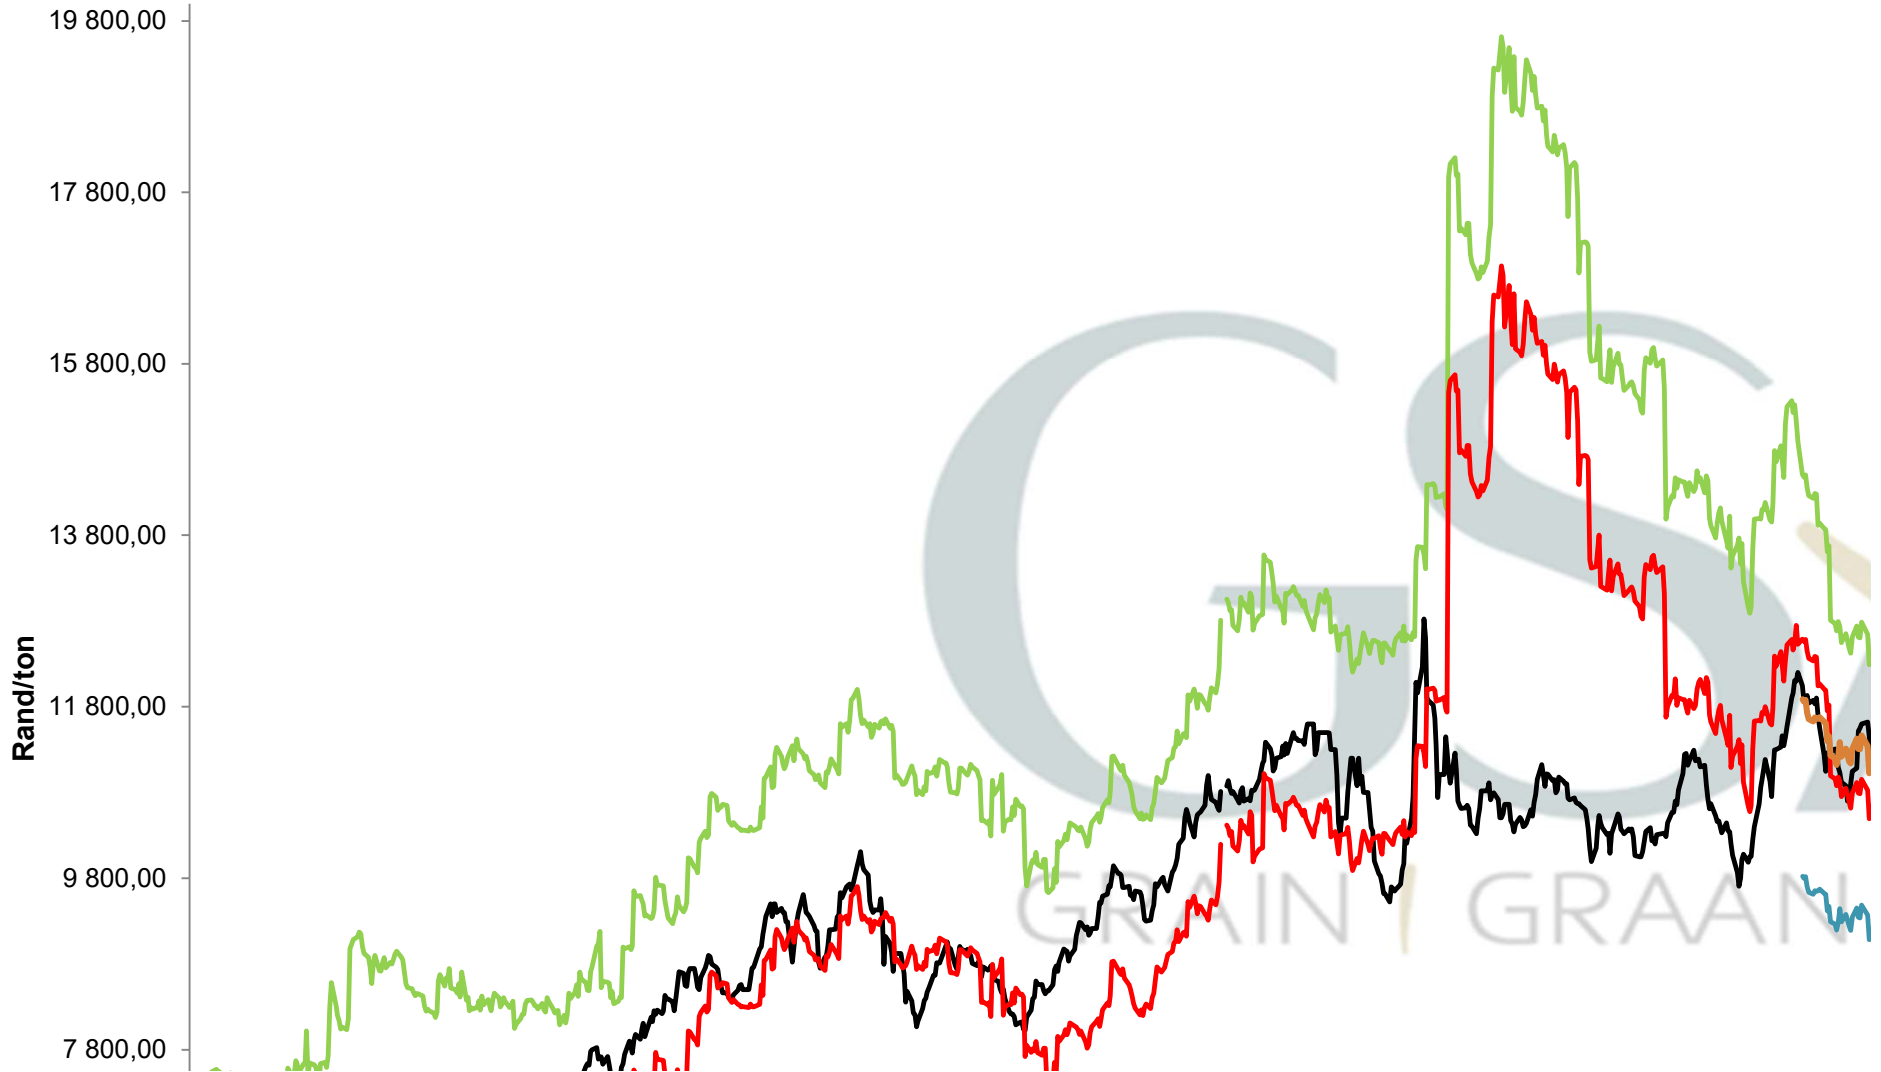

**PRICES OF EU SUNFLOWER SEED DELIVERED IN RANDFONTEIN
PRYSE VAN EU SONNEBLOMSAAD GELEWER IN RANDFONTEIN**

PRICES OF EU SUNFLOWER SEED DELIVERED IN RANDFONTEIN
PRYSE VAN EU SONNEBLOMSAAD GELEWER IN RANDFONTEIN

**PRICES OF WHOLE SOYBEANS DELIVERED IN RANDFO
PRYSE VAN HEEL SOJABONE GELEWER IN RANDFON**

**PRICES OF SOYBEAN SEED DELIVERED IN RANDFONTEIN
PRYSE VAN SOJABOONSAAD GELEWER IN RANDFONTEIN**

Rand/ton

15 000,00
13 000,00
11 000,00
9 000,00