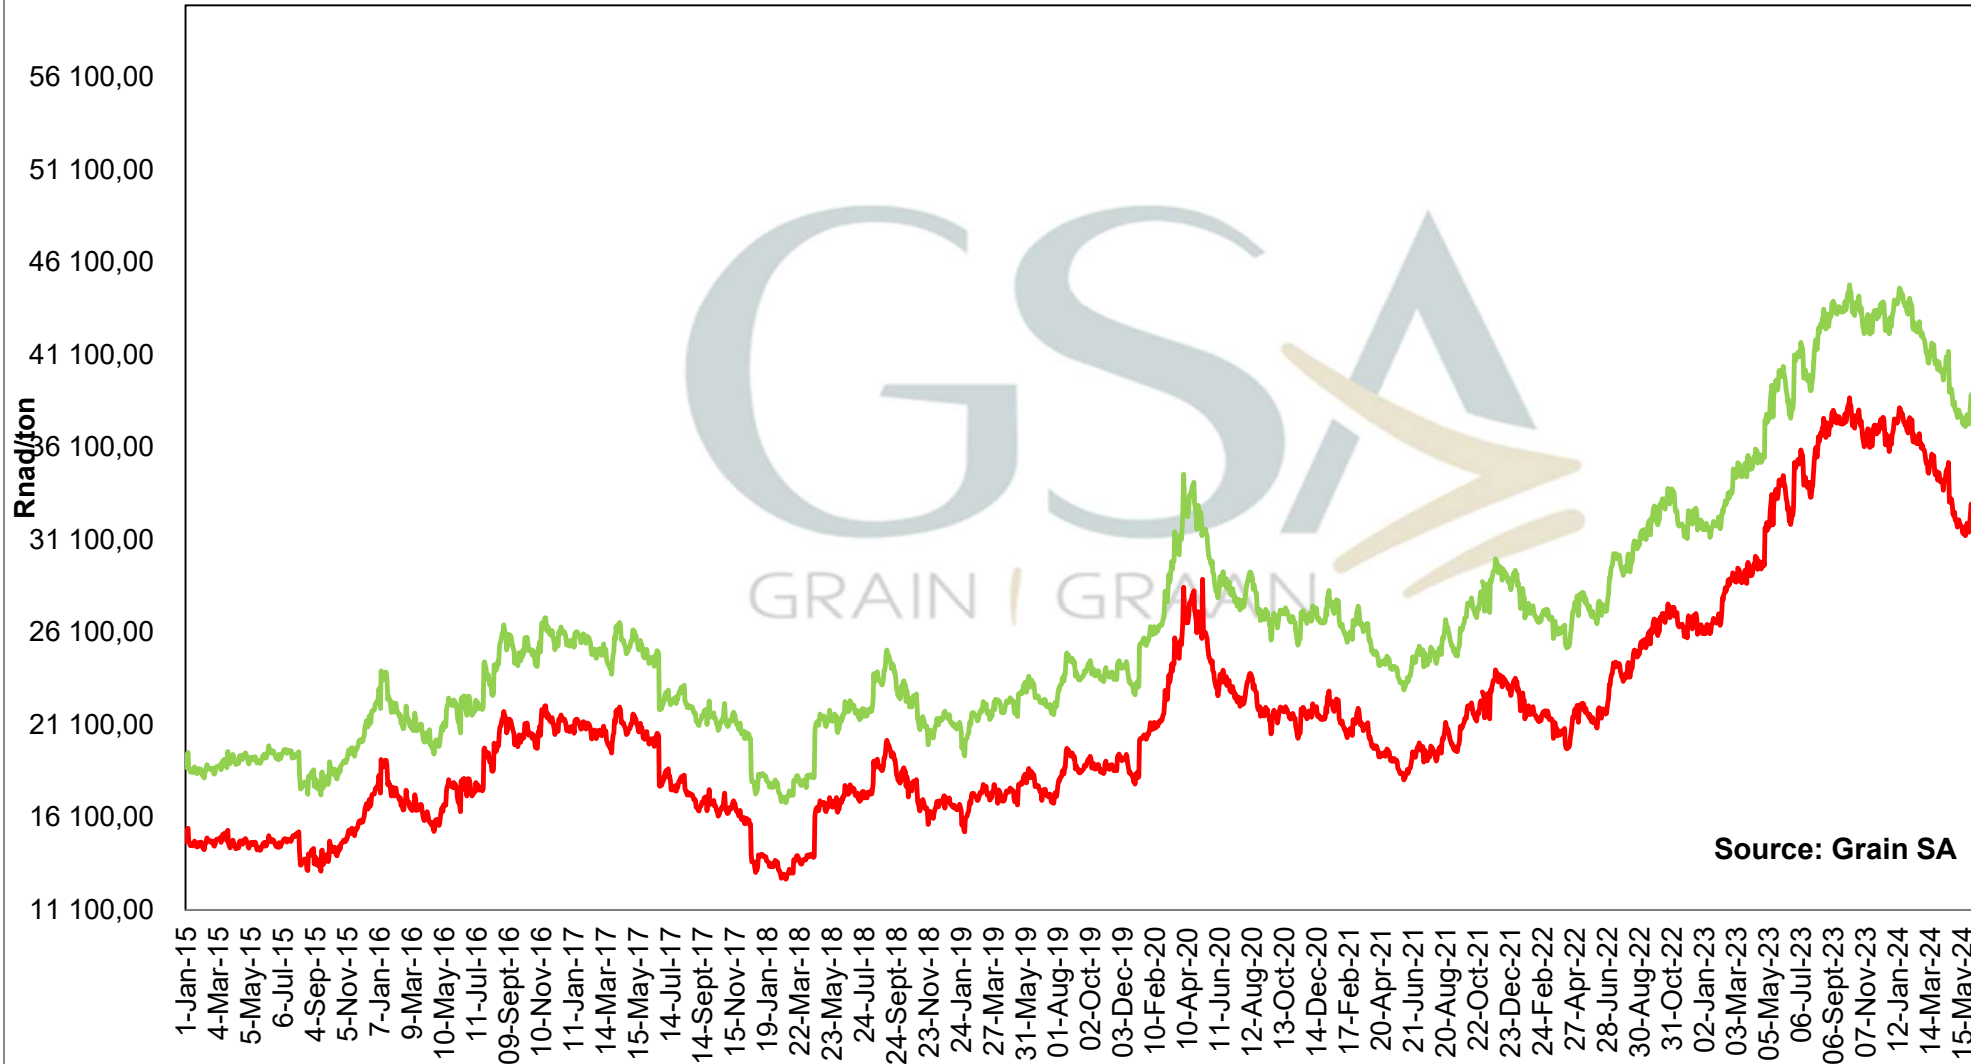

PRICES OF PROCESSED AND GRADED USA CHOICE GRADE GROUNDNUTS (40/50) (RANDFONTEIN)
PRYSE VAN UITGEDOP EN GESORTEERDE VSA KEURGRAAD GRONDBONE MET 'N PITGROOTTE VAN
40/50 pitgrootte (RANDFONTEIN)