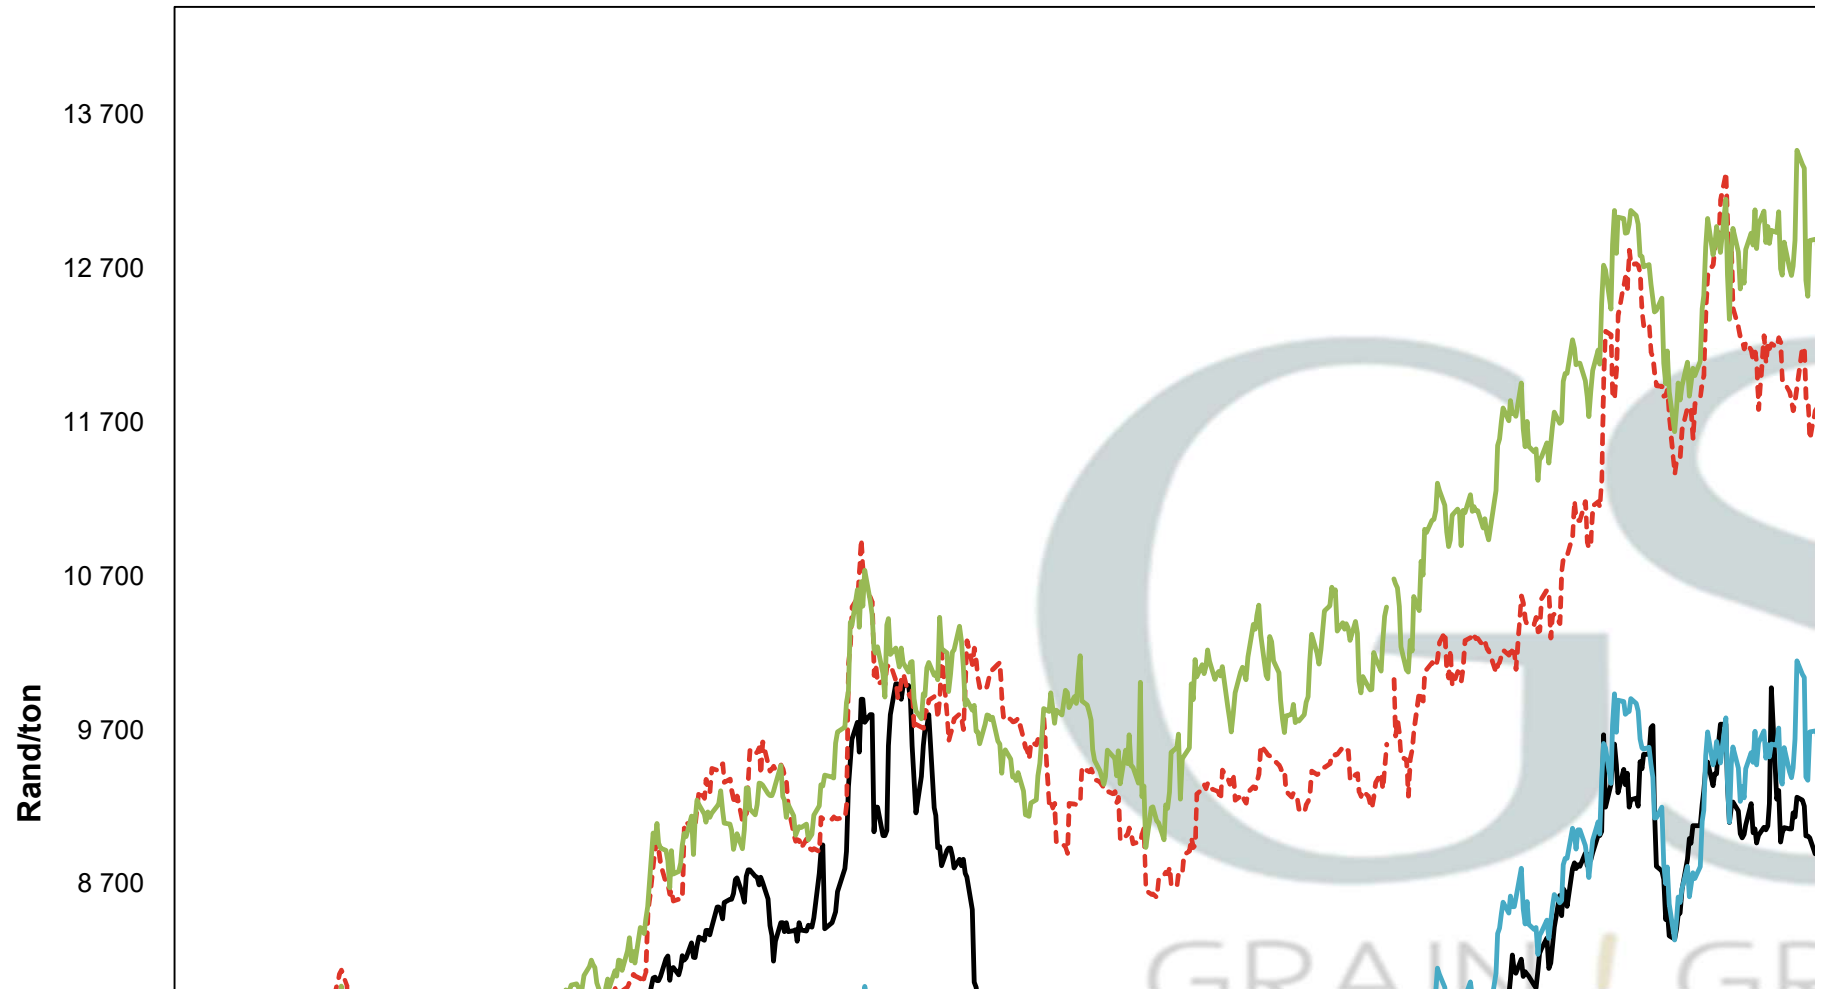

PRICES OF DERIVED SOYBEAN DELIVERED IN RANDFONTEIN
PRYSE VAN AFGELEIDE SOJABONE GELEWER IN RANDFONTEIN