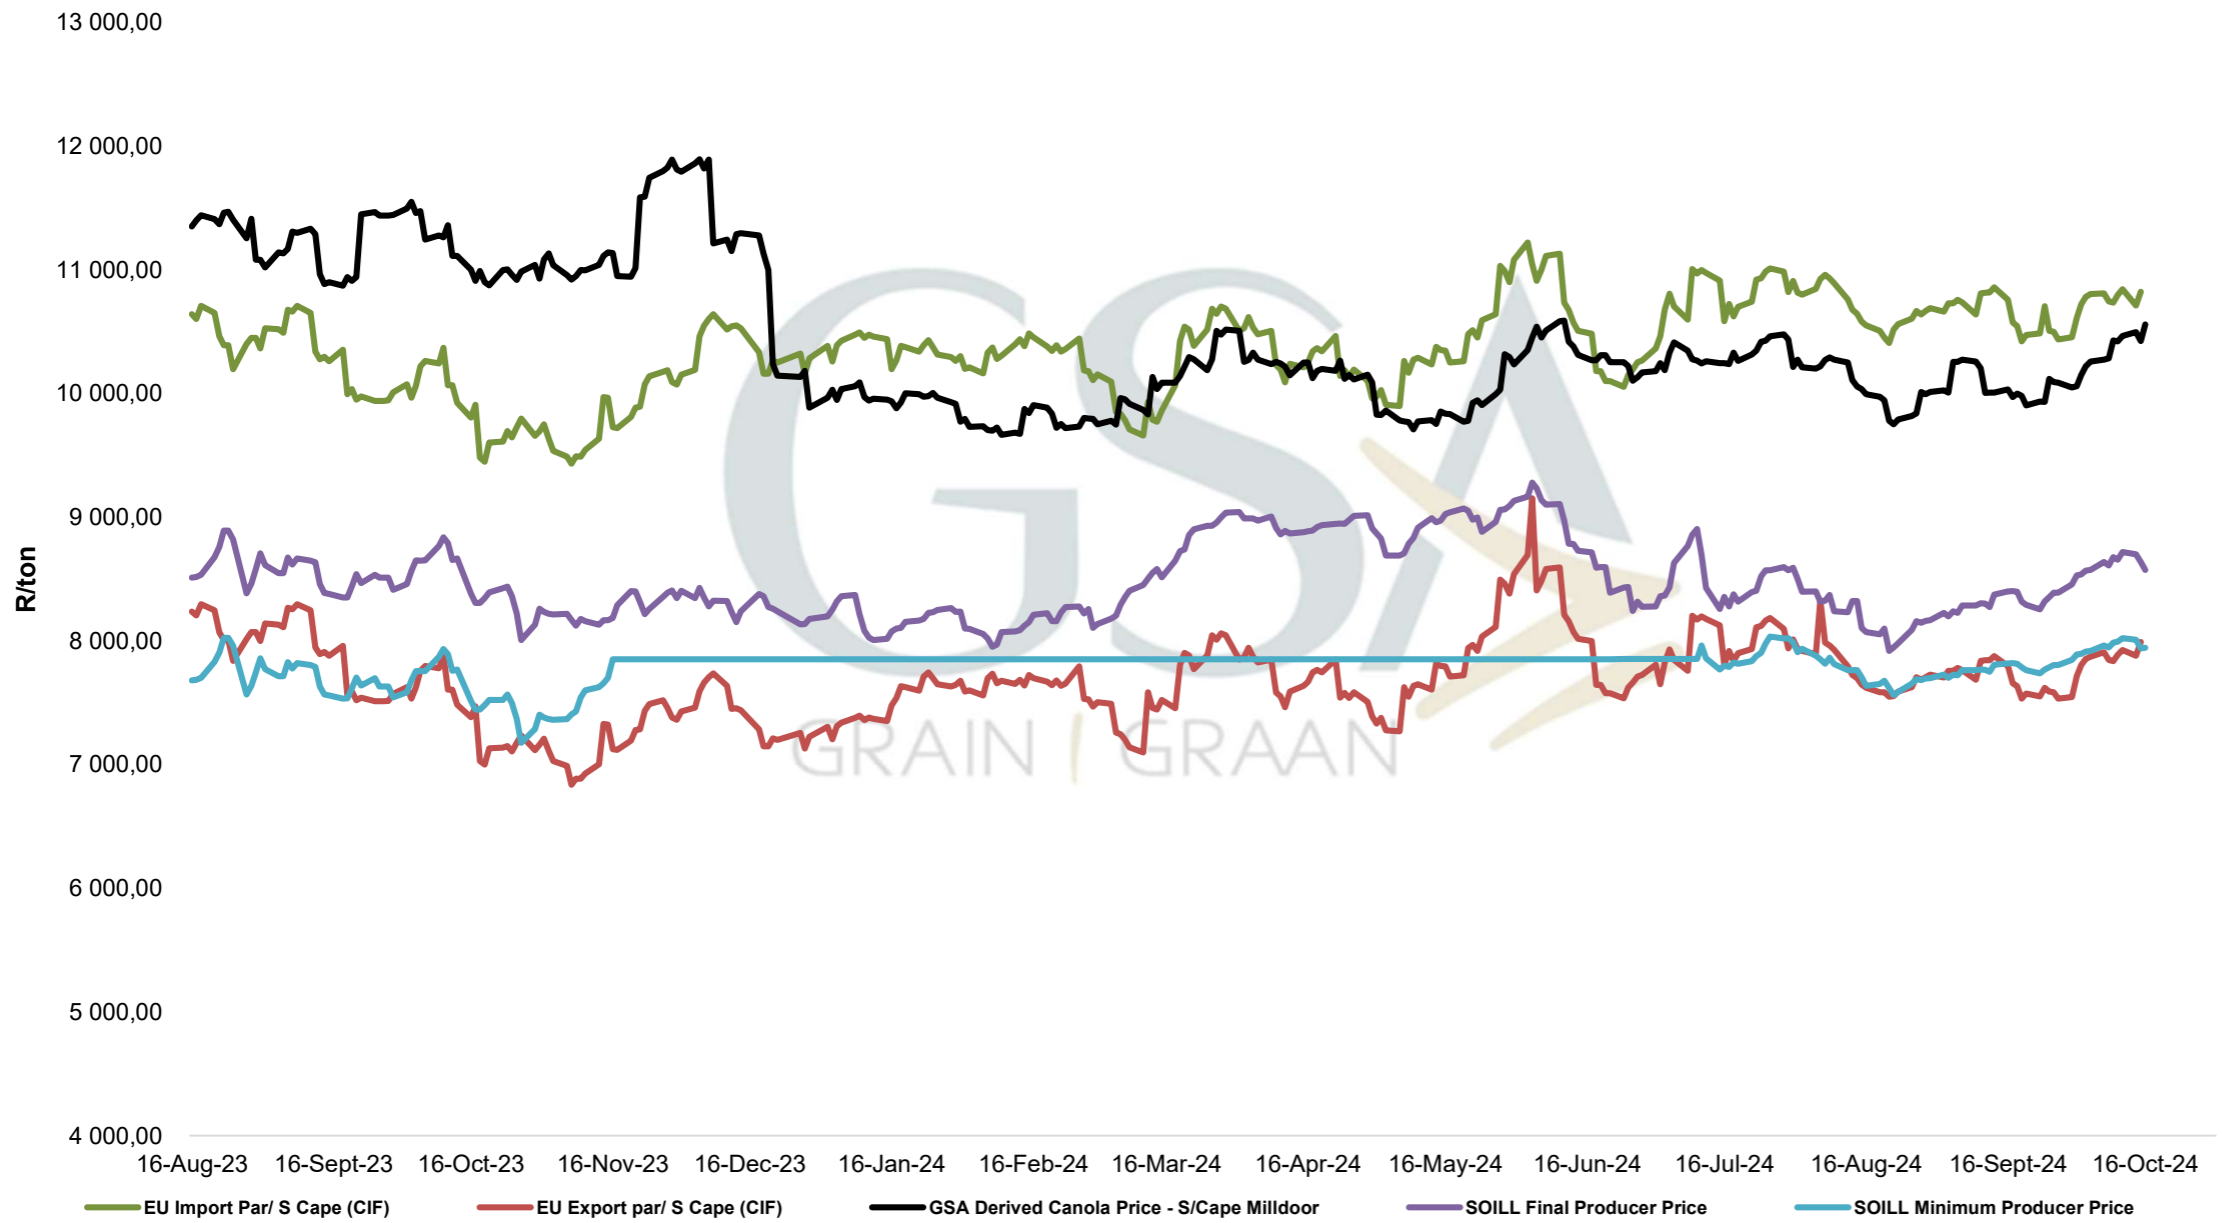

Prices of Canola in the Southern Cape (Swellendam) Kanolapryse in die Suid-Kaap (Swellendam)