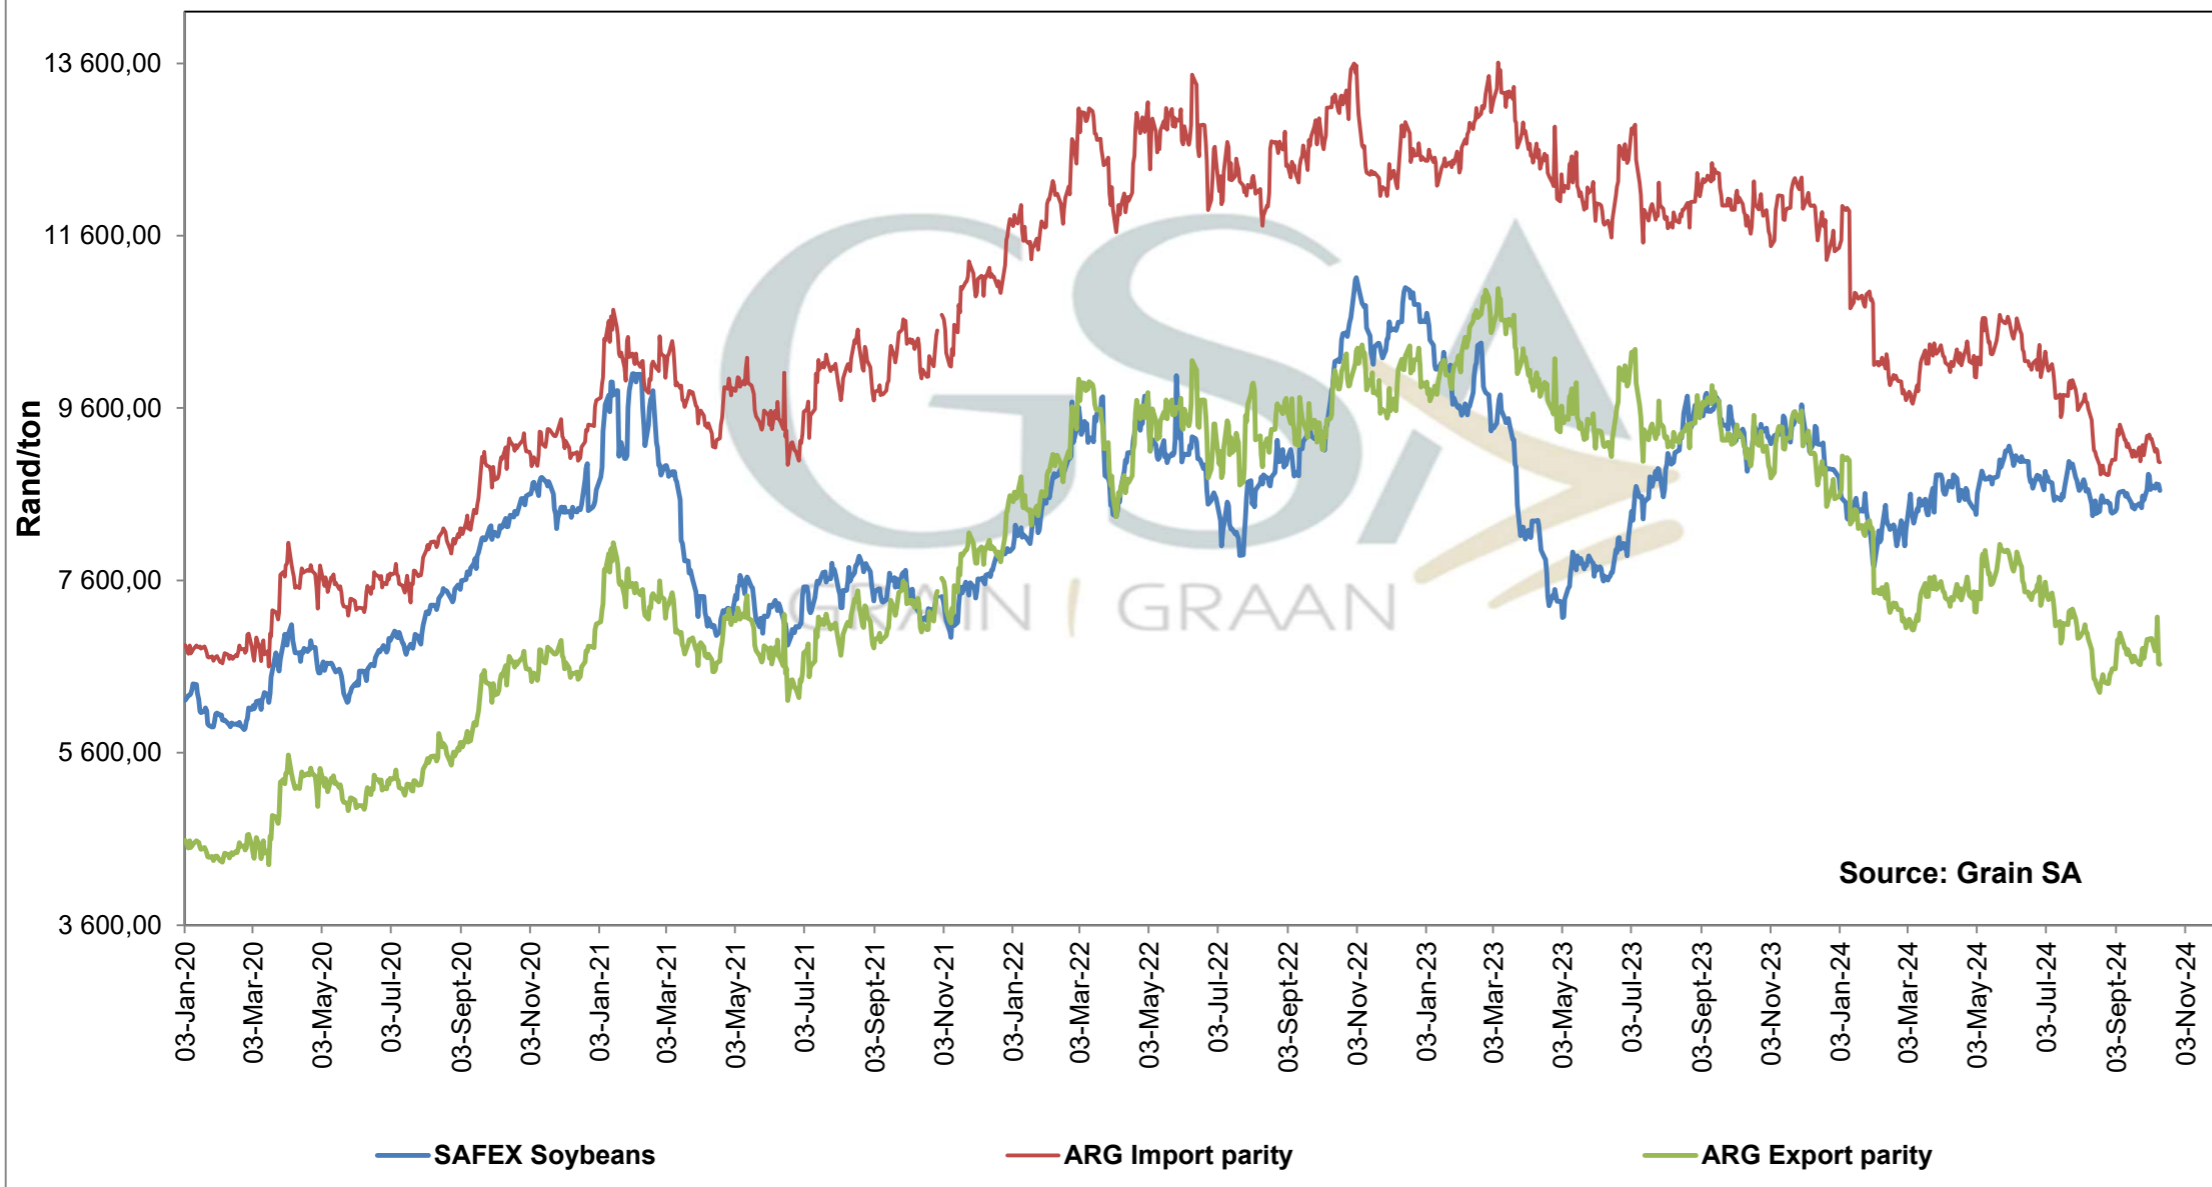

**PRICES OF ARGENTINIAN SOYBEAN SEED DELIVERED IN RANDFONTEIN
PRYSE VAN ARGENTYNSE SOJABOON SAAD GELEWER IN RANDFONTEIN**