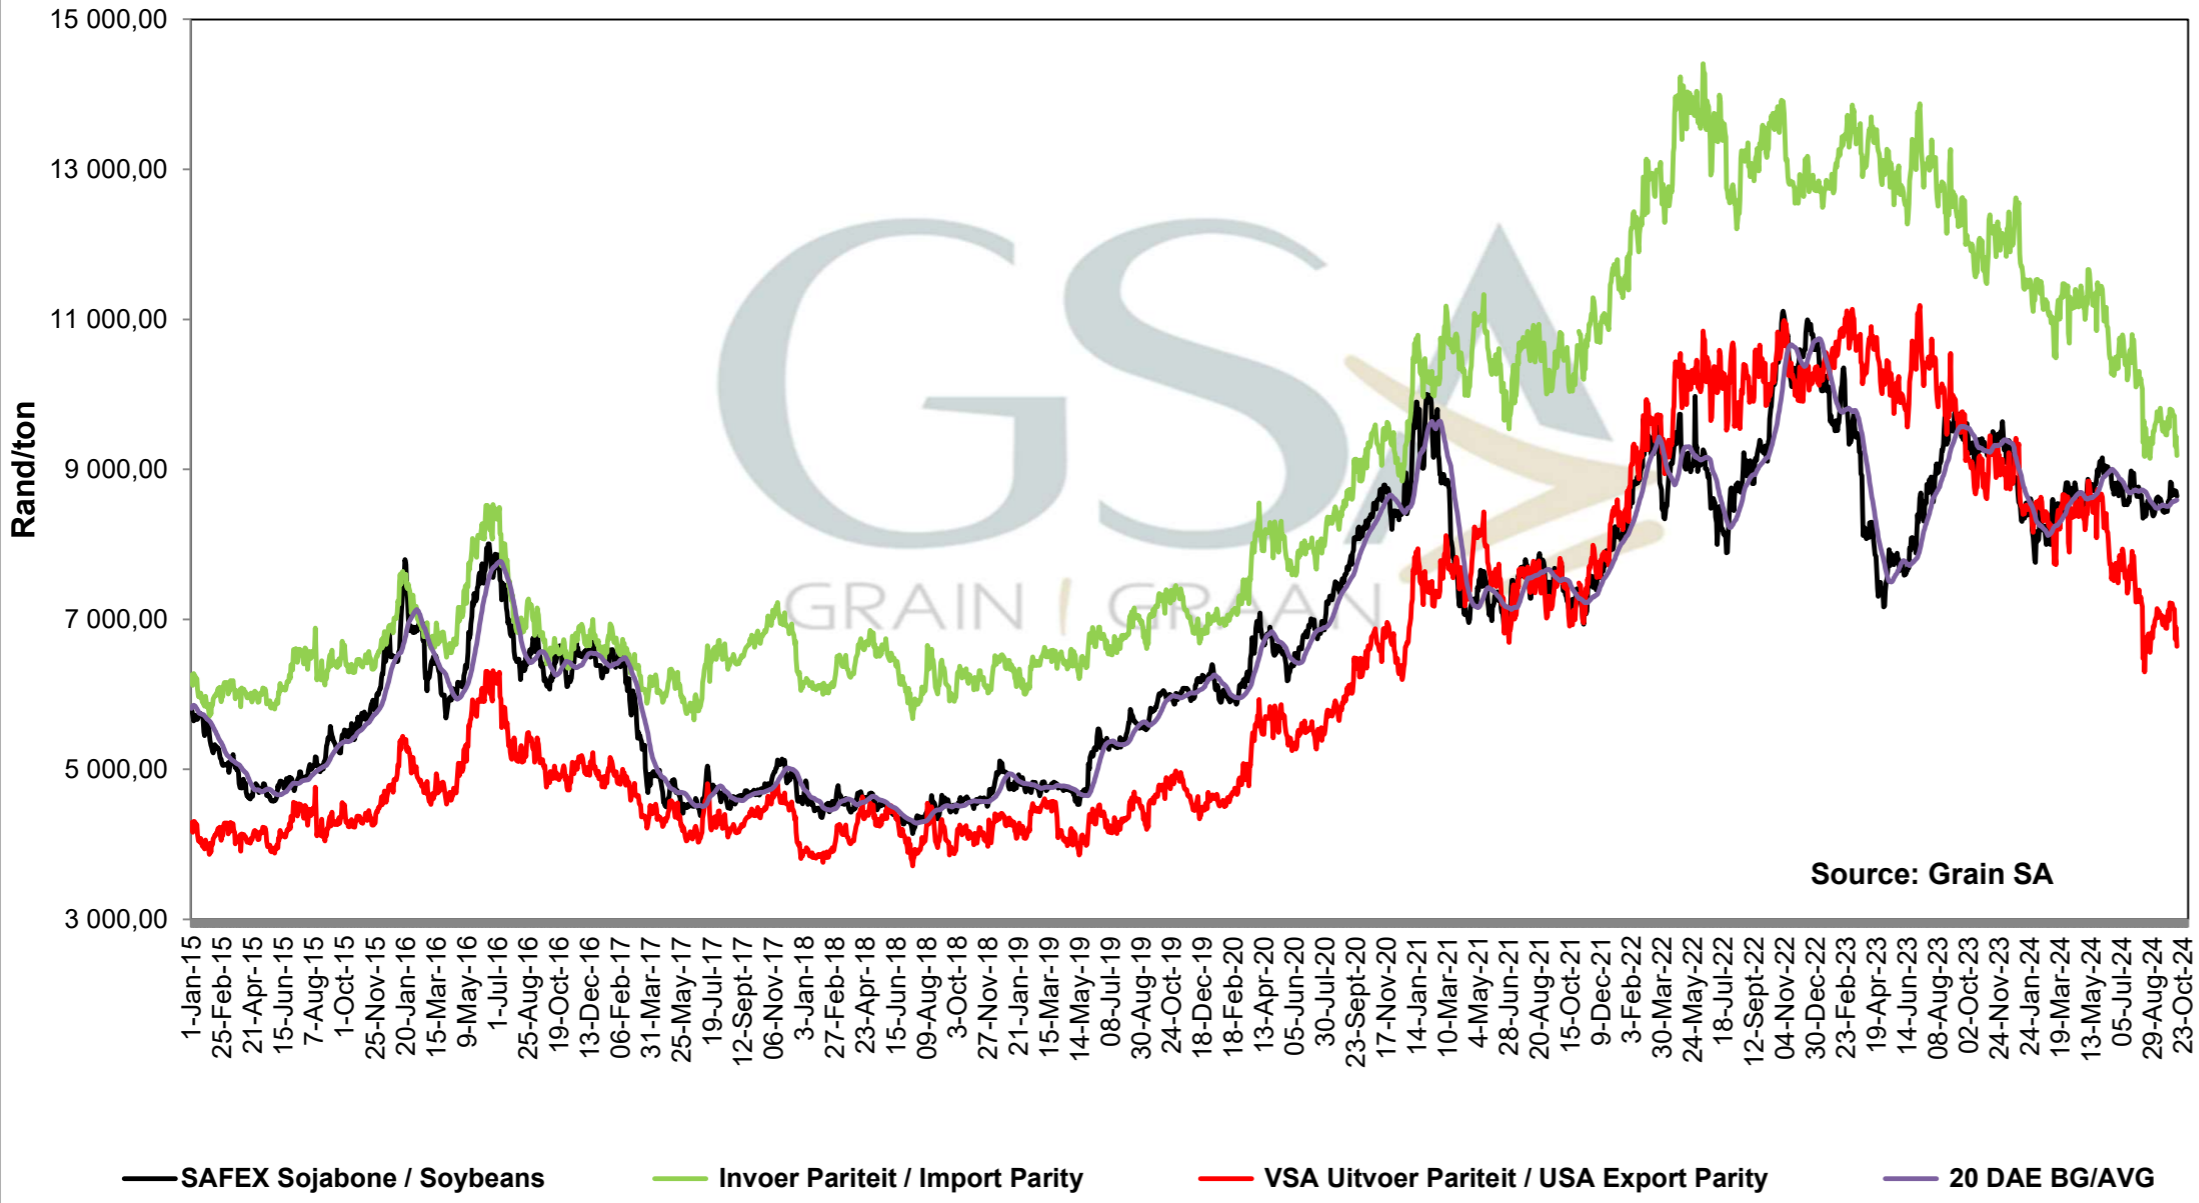

**PRICES OF SOYBEAN SEED DELIVERED IN RANDFONTEIN
PRYSE VAN SOJABOONSAAD GELEWER IN RANDFONTEIN**