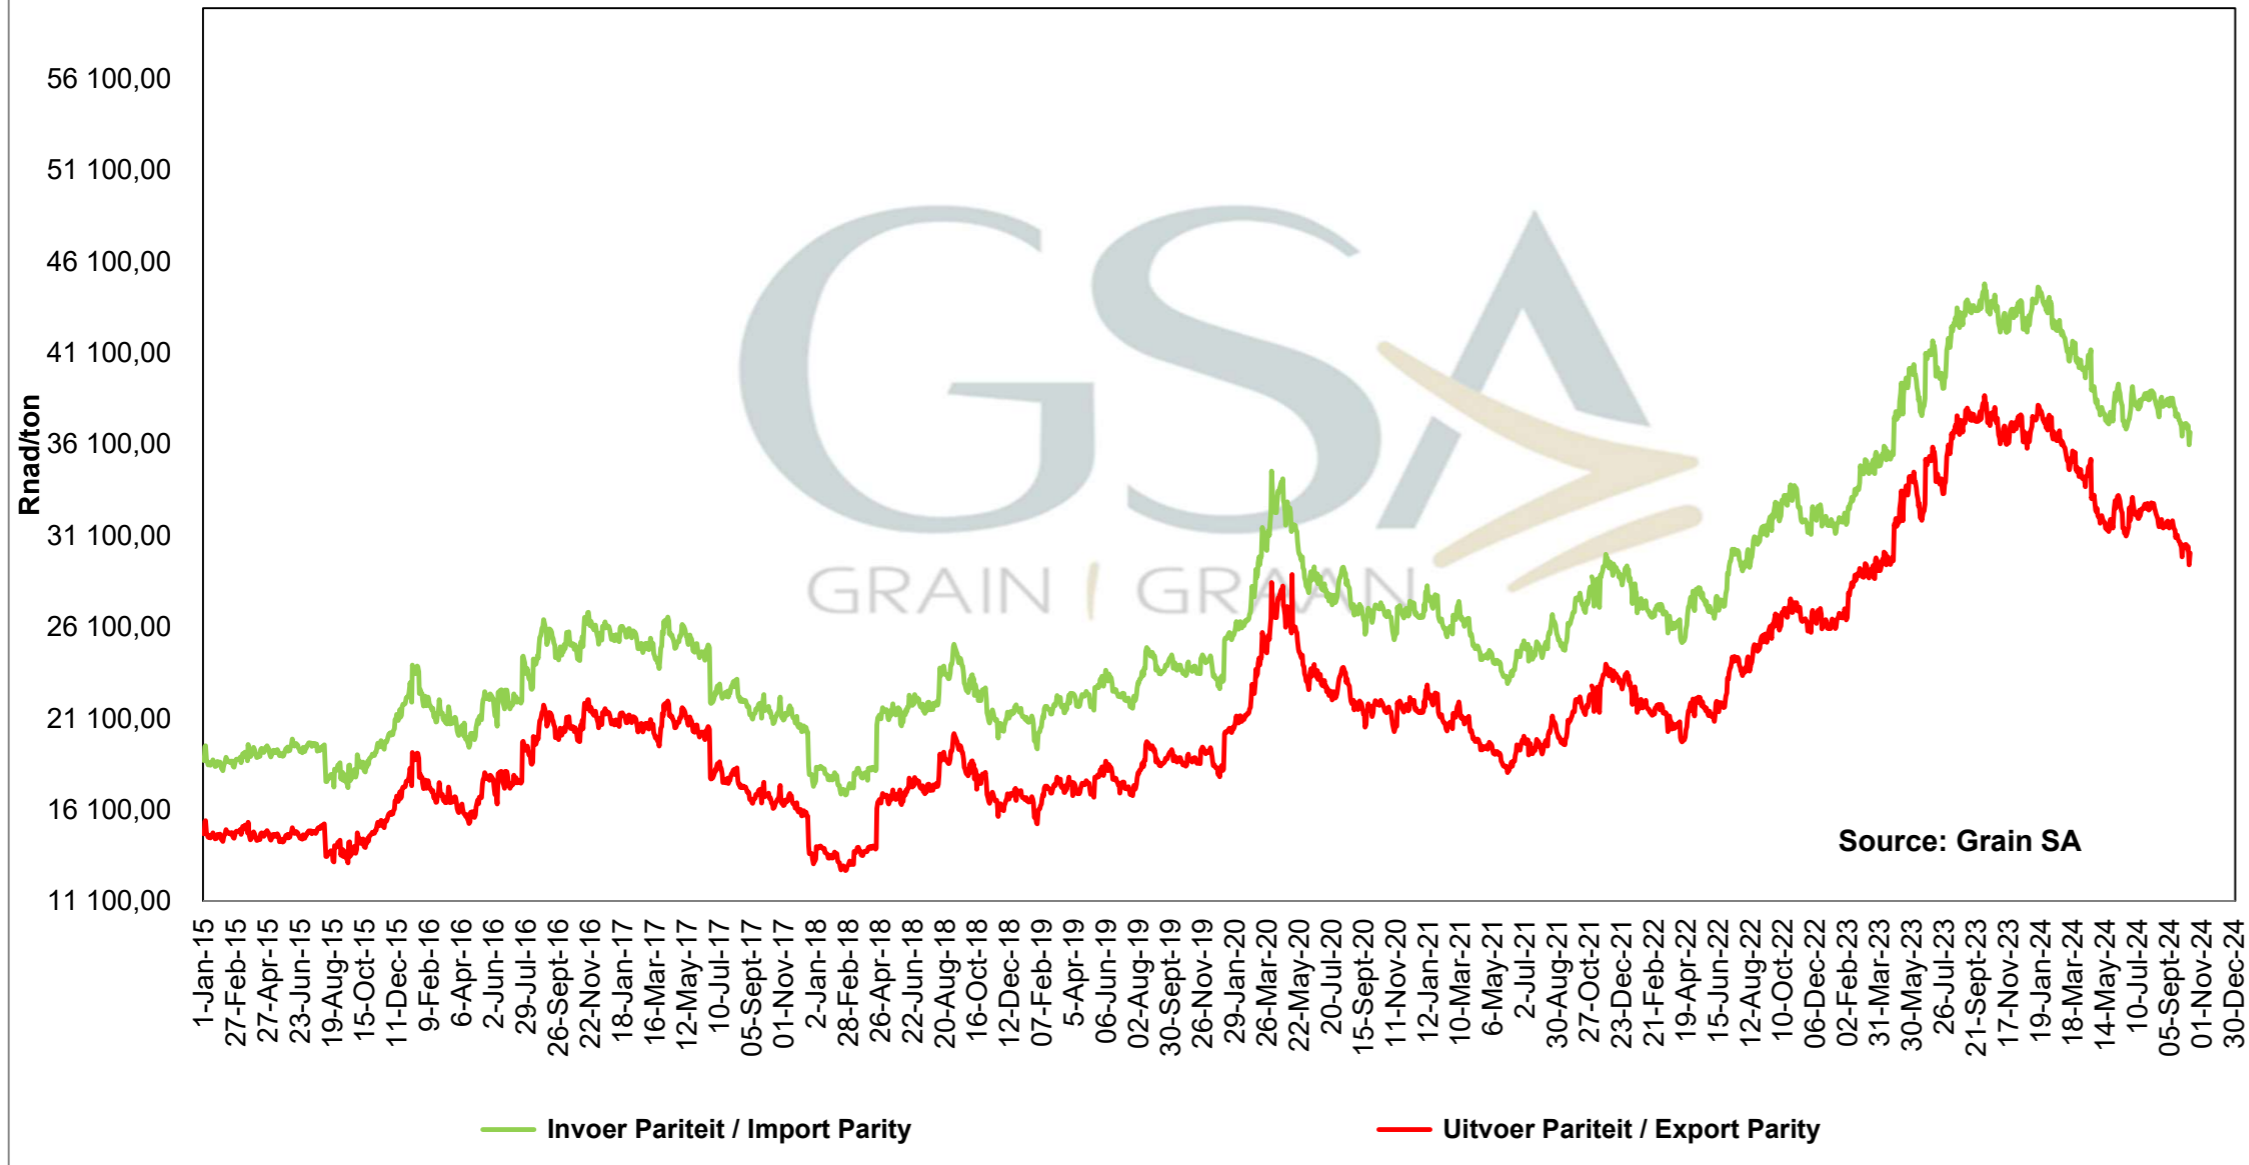

PRICES OF PROCESSED AND GRADED USA CHOICE GRADE GROUNDNUTS (40/50) (RANDFONTEIN)
PRYSE VAN UITGEDOP EN GESORTEERDE VSA KEURGRAAD GRONDBONE MET 'N PITGROOTTE VAN 40/50
pitgrootte (RANDFONTEIN)