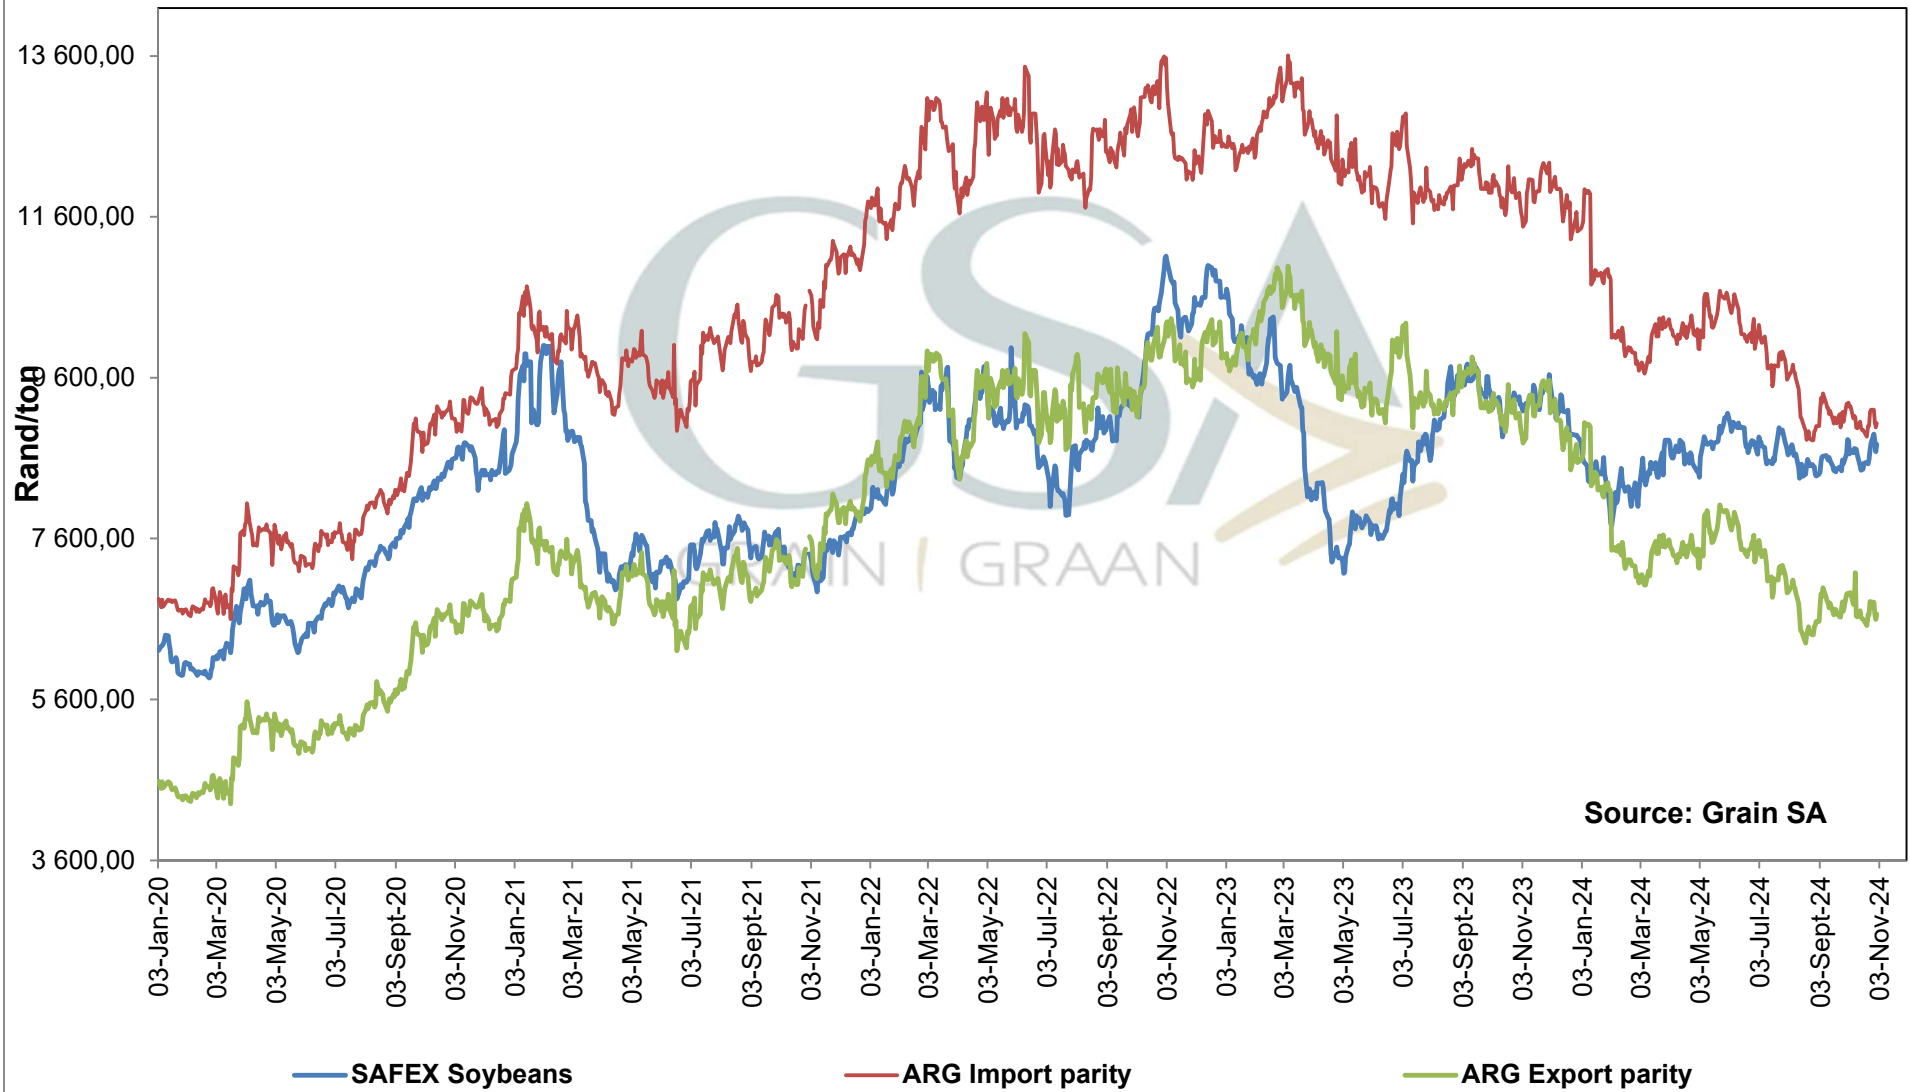

Source: Grain SA

— SAFEX Sonneblom / Sunflower
 — Invoer Pariteit / Import Parity
 — Uitvoer Pariteit / Export Parity
 — Afgeleide sonneblomprys (olie & koek) / Derived sunflowerprice (oil & cake)

**PRICES OF EU SUNFLOWER SEED DELIVERED IN RANDFONTEIN
 PRYSE VAN EU SONNEBLOMSAAD GELEWER IN RANDFONTEIN**

PRICES OF WHOLE SOYBEANS DELIVERED IN RANDFONTEIN PRYSE VAN HEEL SOJABONE GELEWER IN RANDFONTEIN

**PRICES OF SOYBEAN SEED DELIVERED IN RANDFONTEIN
 PRYSE VAN SOJABOONSAAD GELEWER IN RANDFONTEIN**

Source: Grain SA

— SAFEX Sojabone / Soybeans — Invoer Pariteit / Import Parity — VSA Uitvoer Pariteit / USA Export Parity — 20 DAE BG/AVG

**PRICES OF ARGENTINIAN SOYBEAN SEED DELIVERED IN RANDFONTEIN
PRYSE VAN ARGENTYNSE SOJABOON SAAD GELEWER IN RANDFONTEIN**