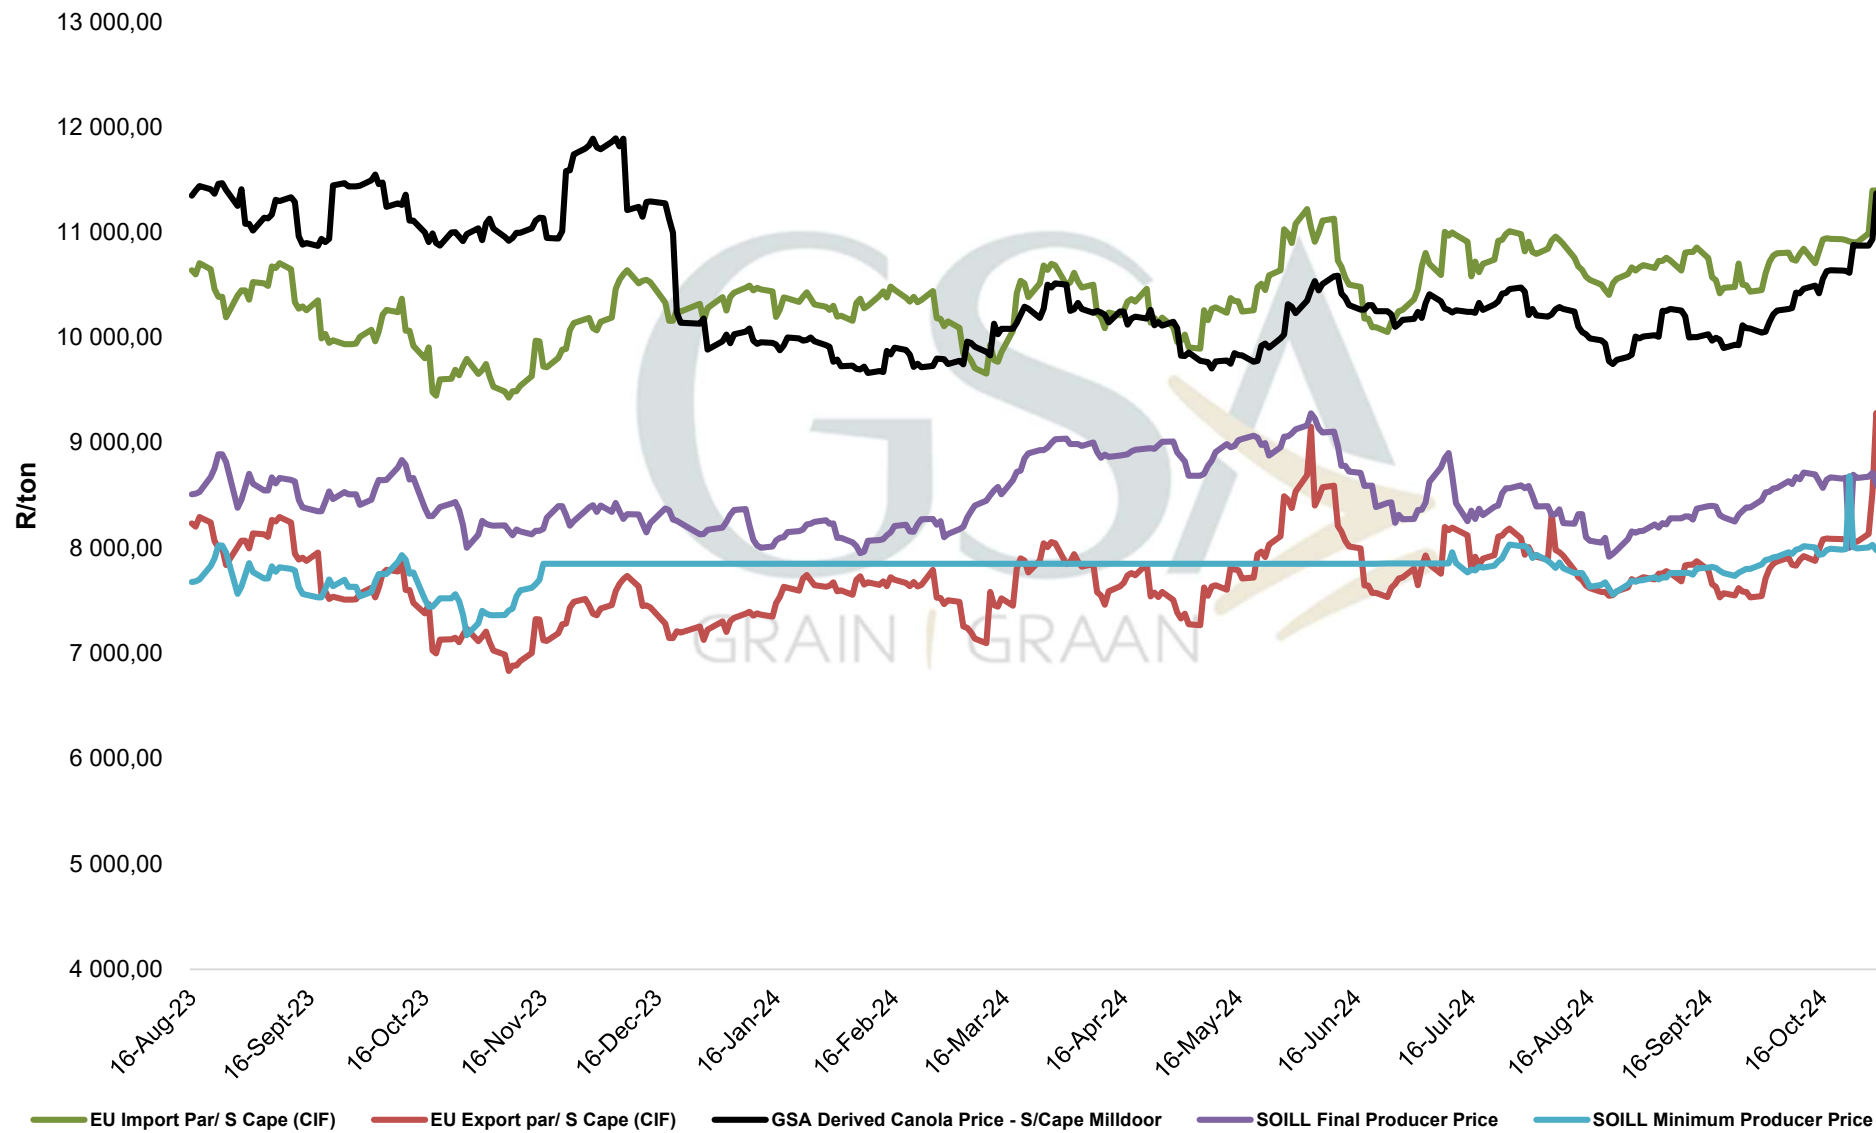

Prices of Canola in the Southern Cape (Swellendam) Kanolapryse in die Suid-Kaap (Swellendam)