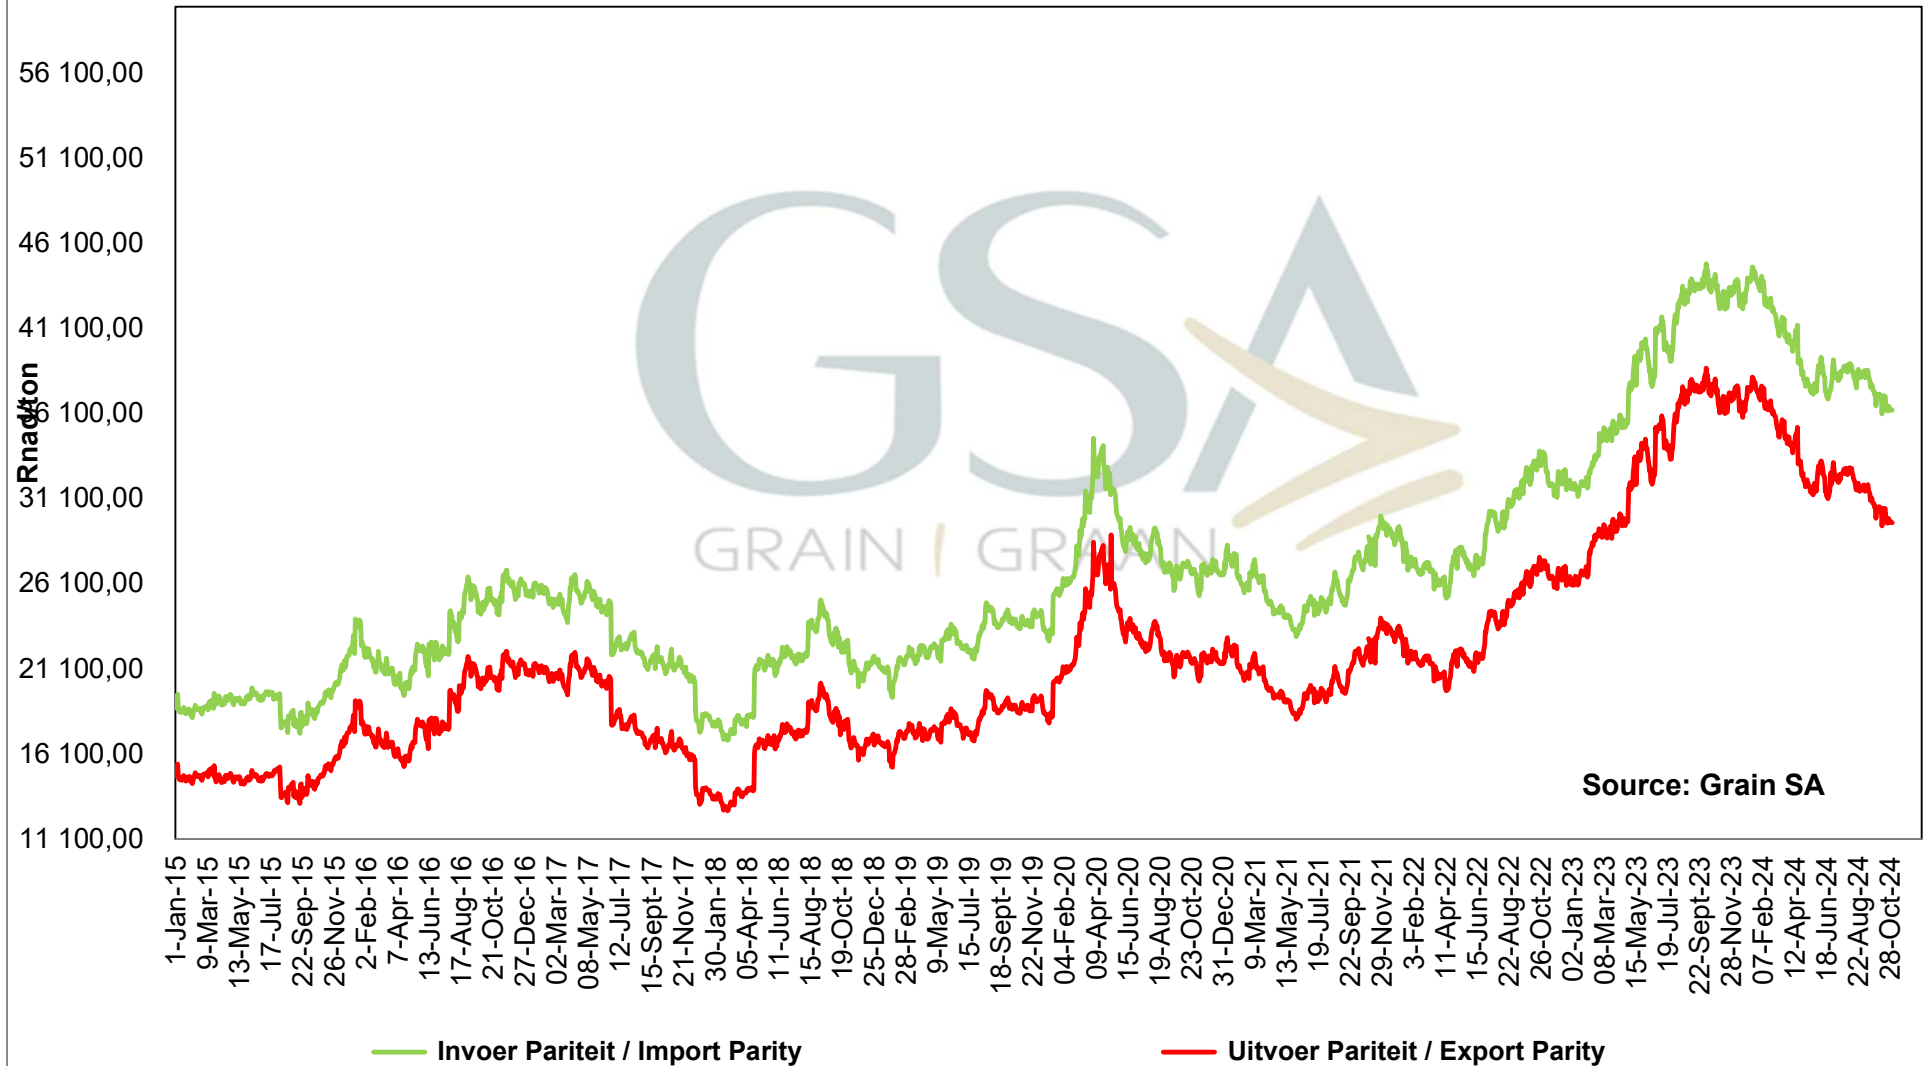

**PRICES OF PROCESSED AND GRADED USA CHOICE GRADE GROUNDNUTS (40/50)
(RANDFONTEIN)
PRYSE VAN UITGEDOP EN GESORTEERDE VSA KEURGRAAD GRONDBONE MET 'N PITGROOTTE
VAN 40/50 pitgrootte (RANDFONTEIN)**