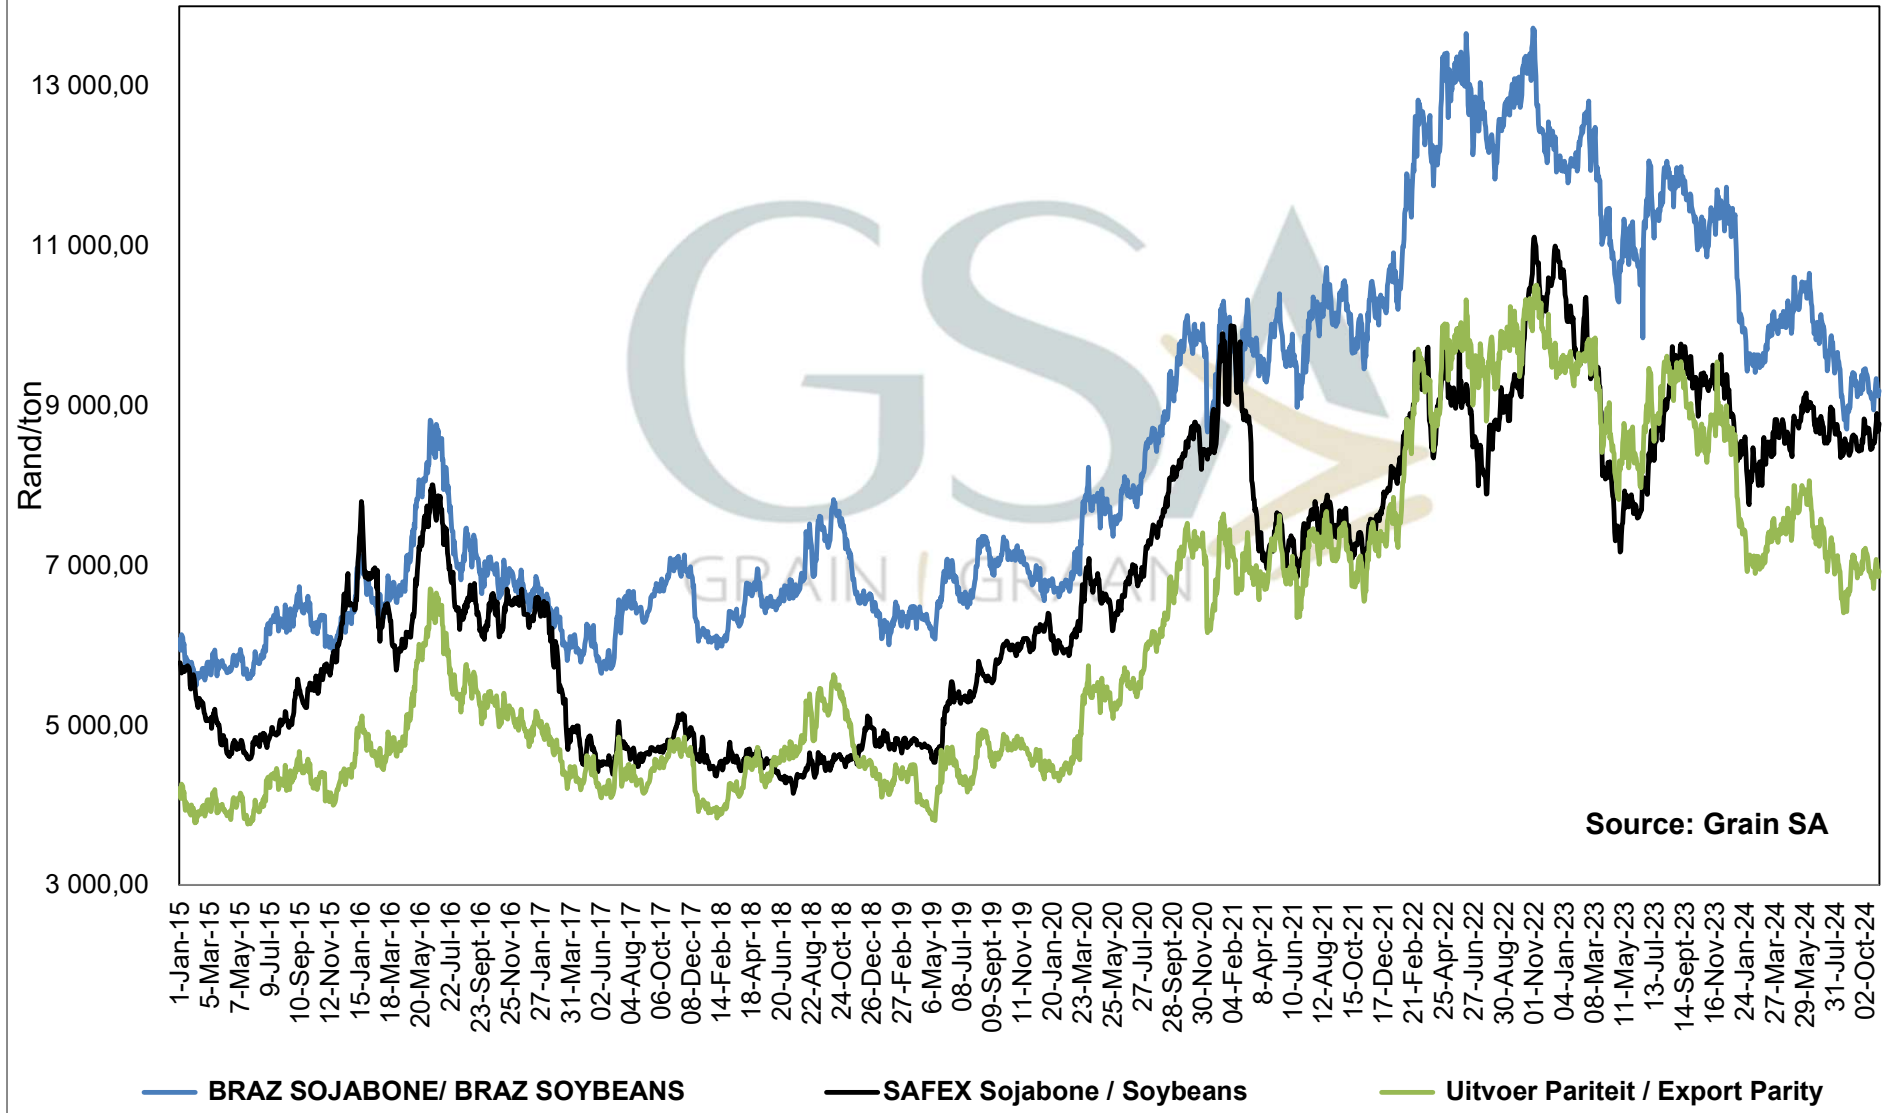

**PRICES OF BRAZILIAN SOYBEAN DELIVERED IN RANDFONTEIN
PRYSE VAN BRASILIAANSE SOJABONE GELEWER IN RANDFONTEIN**