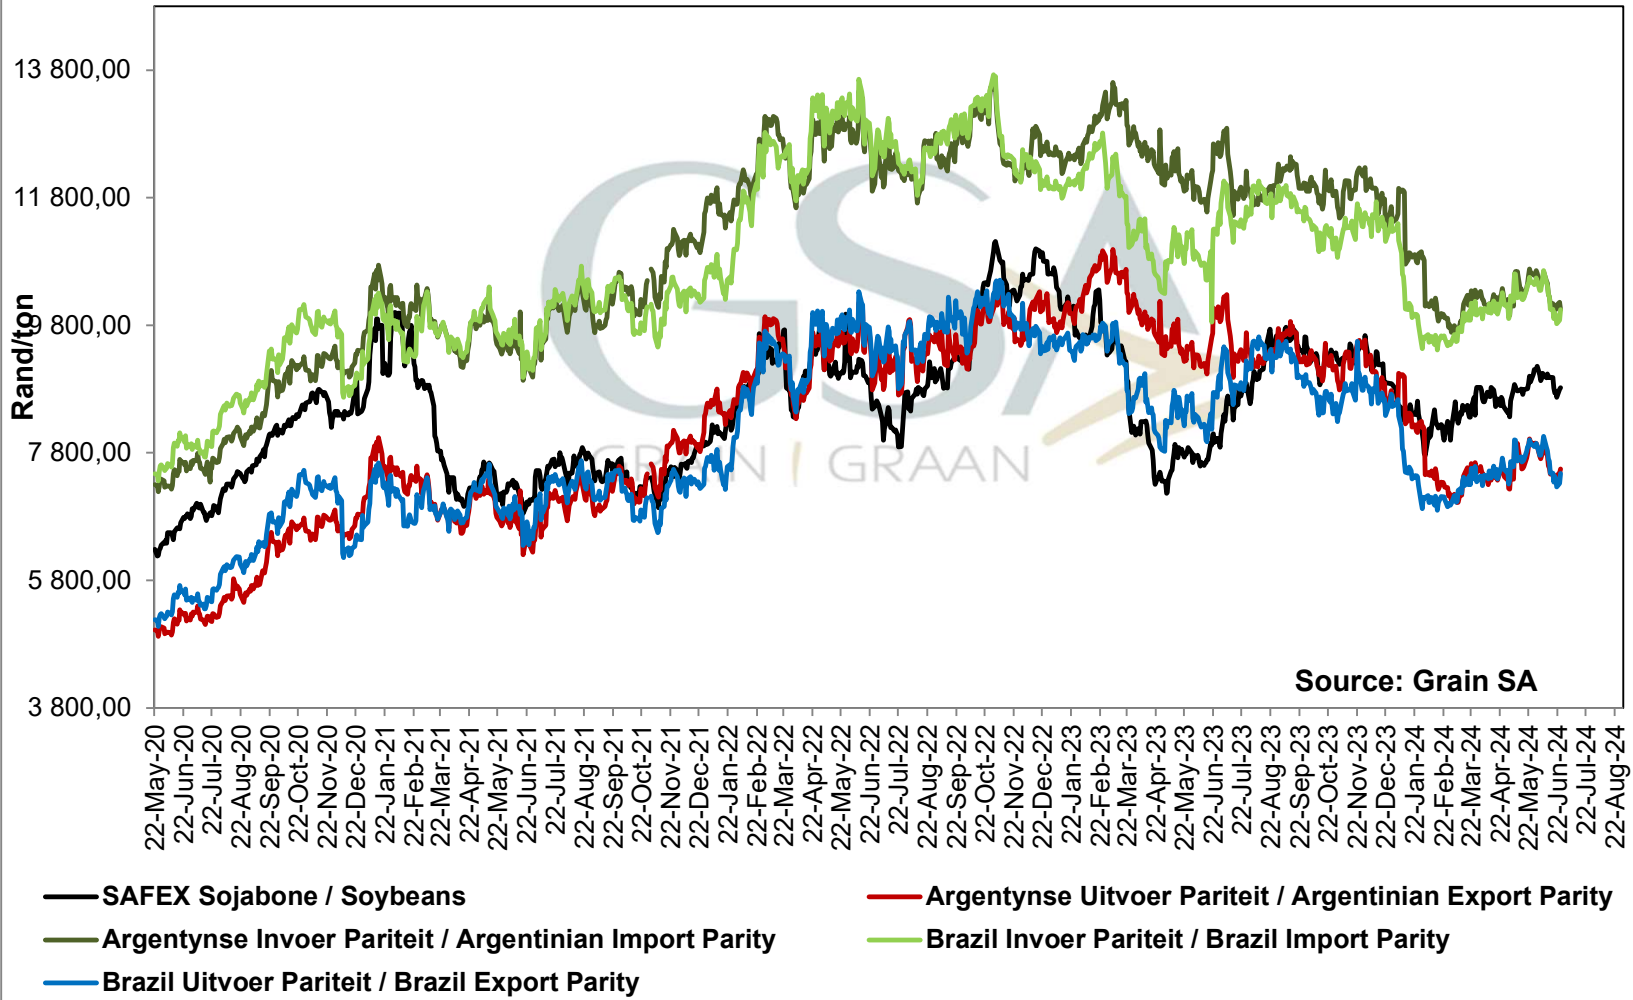

PRICES OF WHOLE SOYBEANS DELIVERED IN RANDFONTEIN PRYSE VAN HEEL SOJABONE GELEWER IN RANDFONTEIN