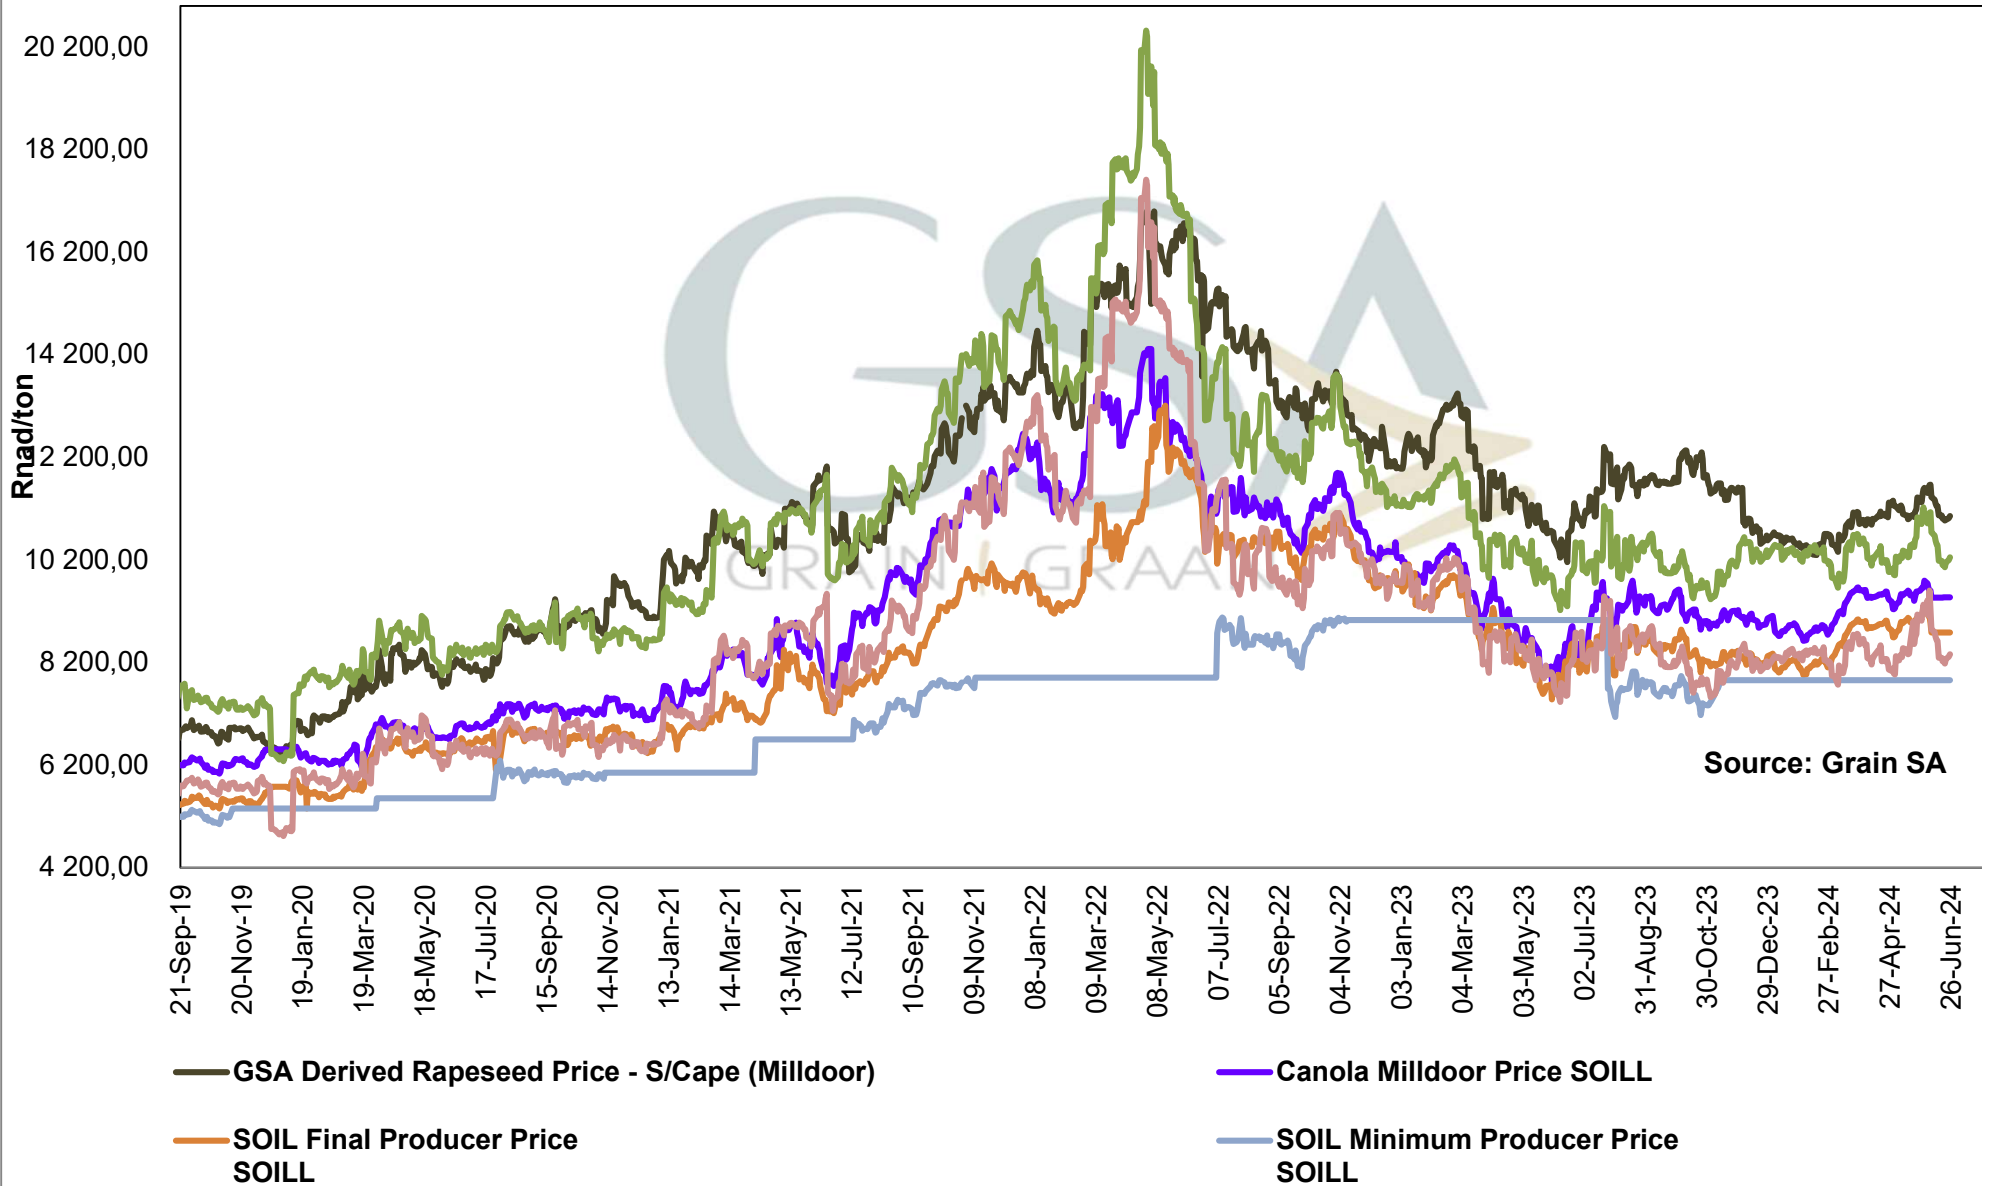

Prices of Canola in the South Cape (Swellendam) Kanolapryse in die Suid-Kaap (Swellendam)