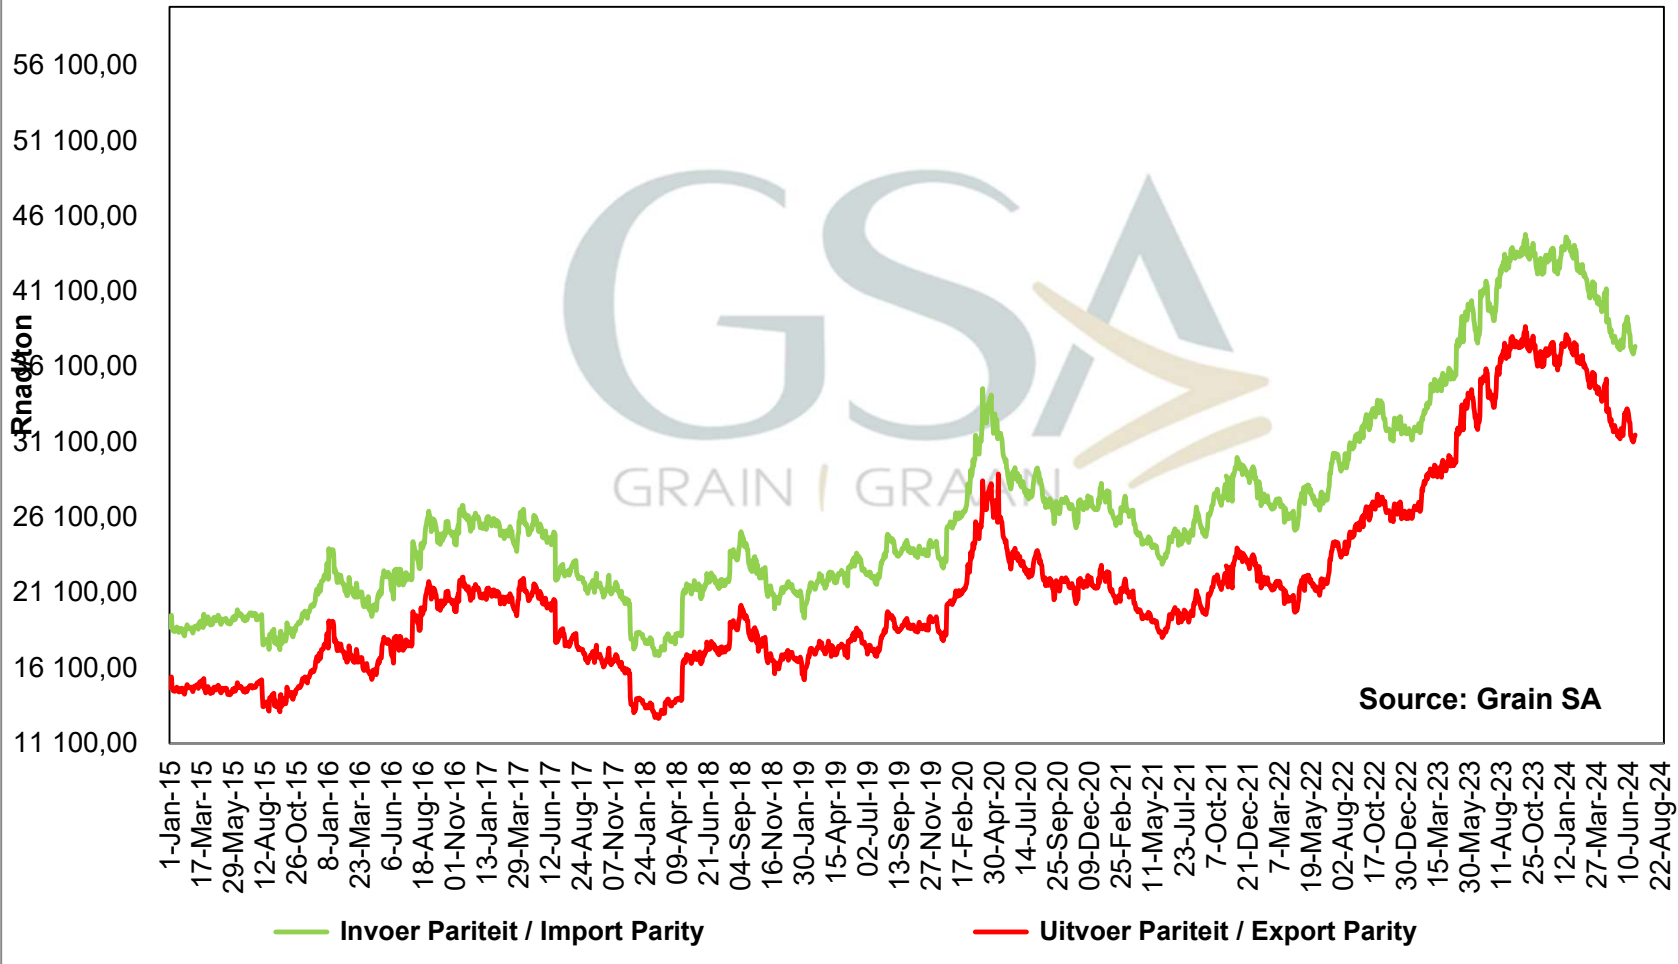

**PRICES OF PROCESSED AND GRADED USA CHOICE GRADE GROUNDNUTS (40/50)
(RANDFONTEIN)**

**PRYSE VAN UITGEDOP EN GESORTEERDE VSA KEURGRAAD GRONDBONE MET 'N
PITGROOTTE VAN 40/50 pitgrootte (RANDFONTEIN)**