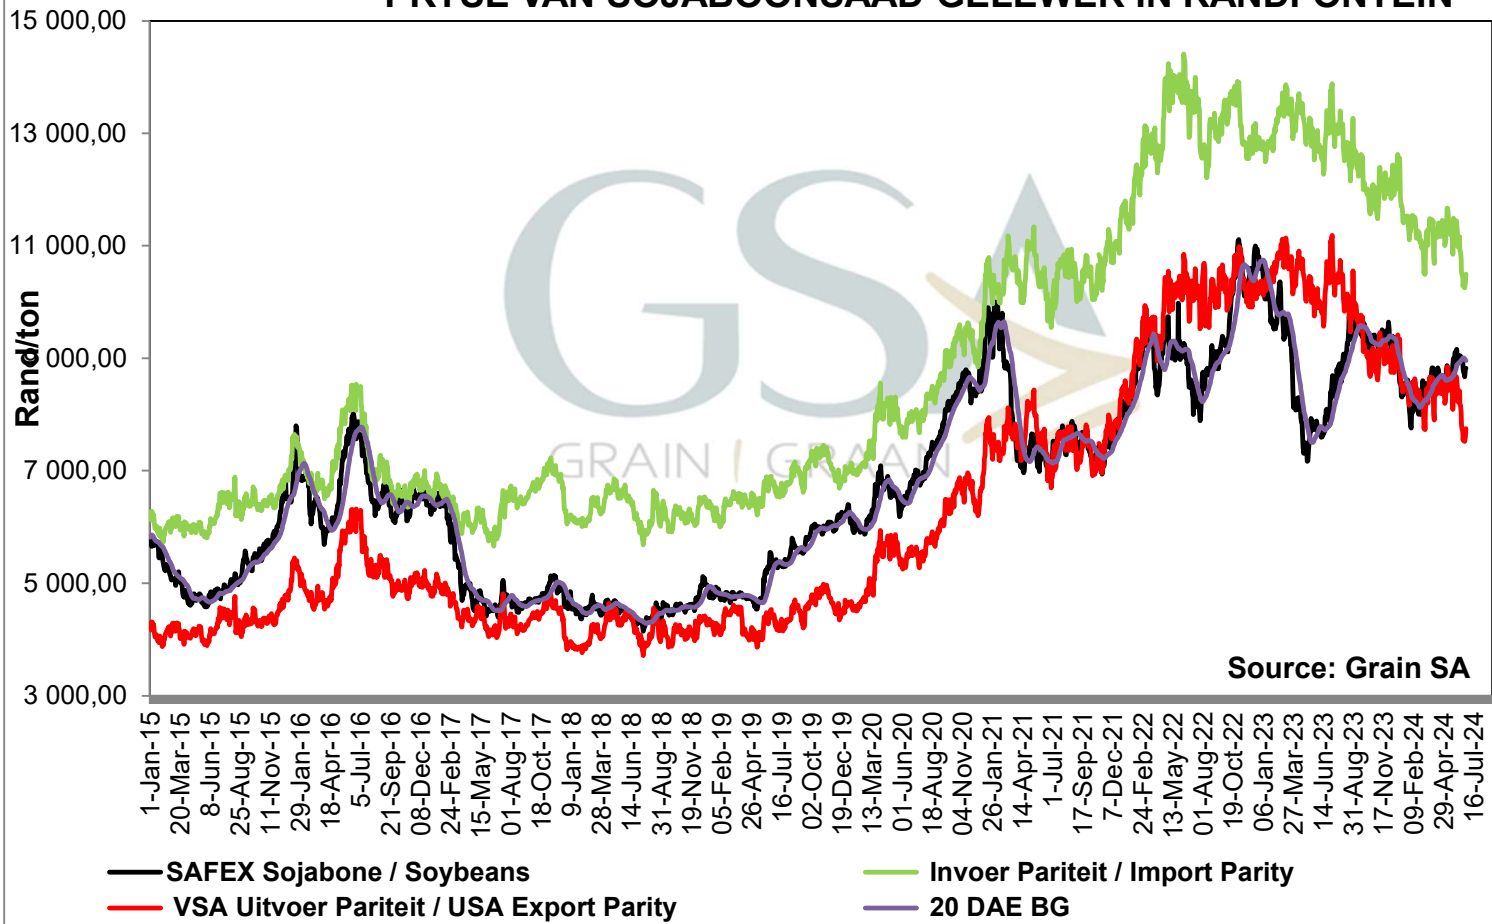

## PRICES OF EU SUNFLOWER SEED DELIVERED IN RANDFONTEIN PRYSE VAN EU SONNEBLOMSAAD GELEWER IN RANDFONTEIN

## PRICES OF WHOLE SOYBEANS DELIVERED IN RANDFONTEIN PRYSE VAN HEEL SOJABONE GELEWER IN RANDFONTEIN

**PRICES OF SOYBEAN SEED DELIVERED IN RANDFONTEIN  
 PRYSE VAN SOJABOONSAAD GELEWER IN RANDFONTEIN**

**PRICES OF ARGENTINIAN SOYBEAN SEED DELIVERED IN RANDFONTEIN  
 PRYSE VAN ARGENTYNSE SOJABOON SAAD GELEWER IN RANDFONTEIN**