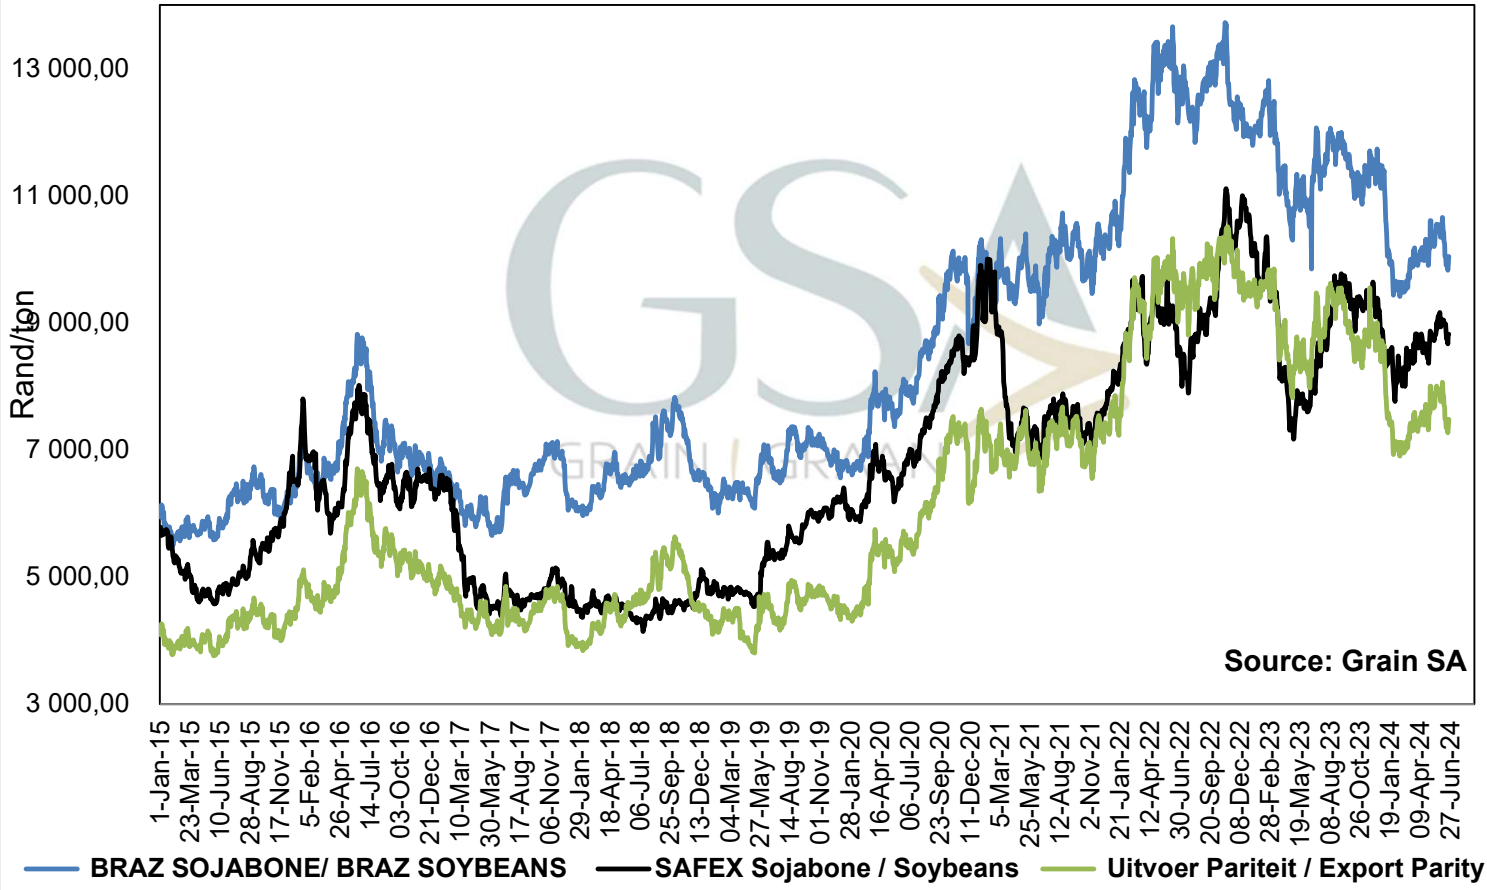

## PRICES OF WHOLE SOYBEANS DELIVERED IN RANDFONTEIN PRYSE VAN HEEL SOJABONE GELEWER IN RANDFONTEIN

**PRICES OF SOYBEAN SEED DELIVERED IN RANDFONTEIN  
 PRYSE VAN SOJABOONSAAD GELEWER IN RANDFONTEIN**

**PRICES OF ARGENTINIAN SOYBEAN SEED DELIVERED IN RANDFONTEIN  
 PRYSE VAN ARGENTYNSE SOJABOON SAAD GELEWER IN RANDFONTEIN**

**PRICES OF BRAZILIAN SOYBEAN DELIVERED IN RANDFONTEIN  
 PRYSE VAN BRASILIAANSE SOJABONE GELEWER IN RANDFONTEIN**