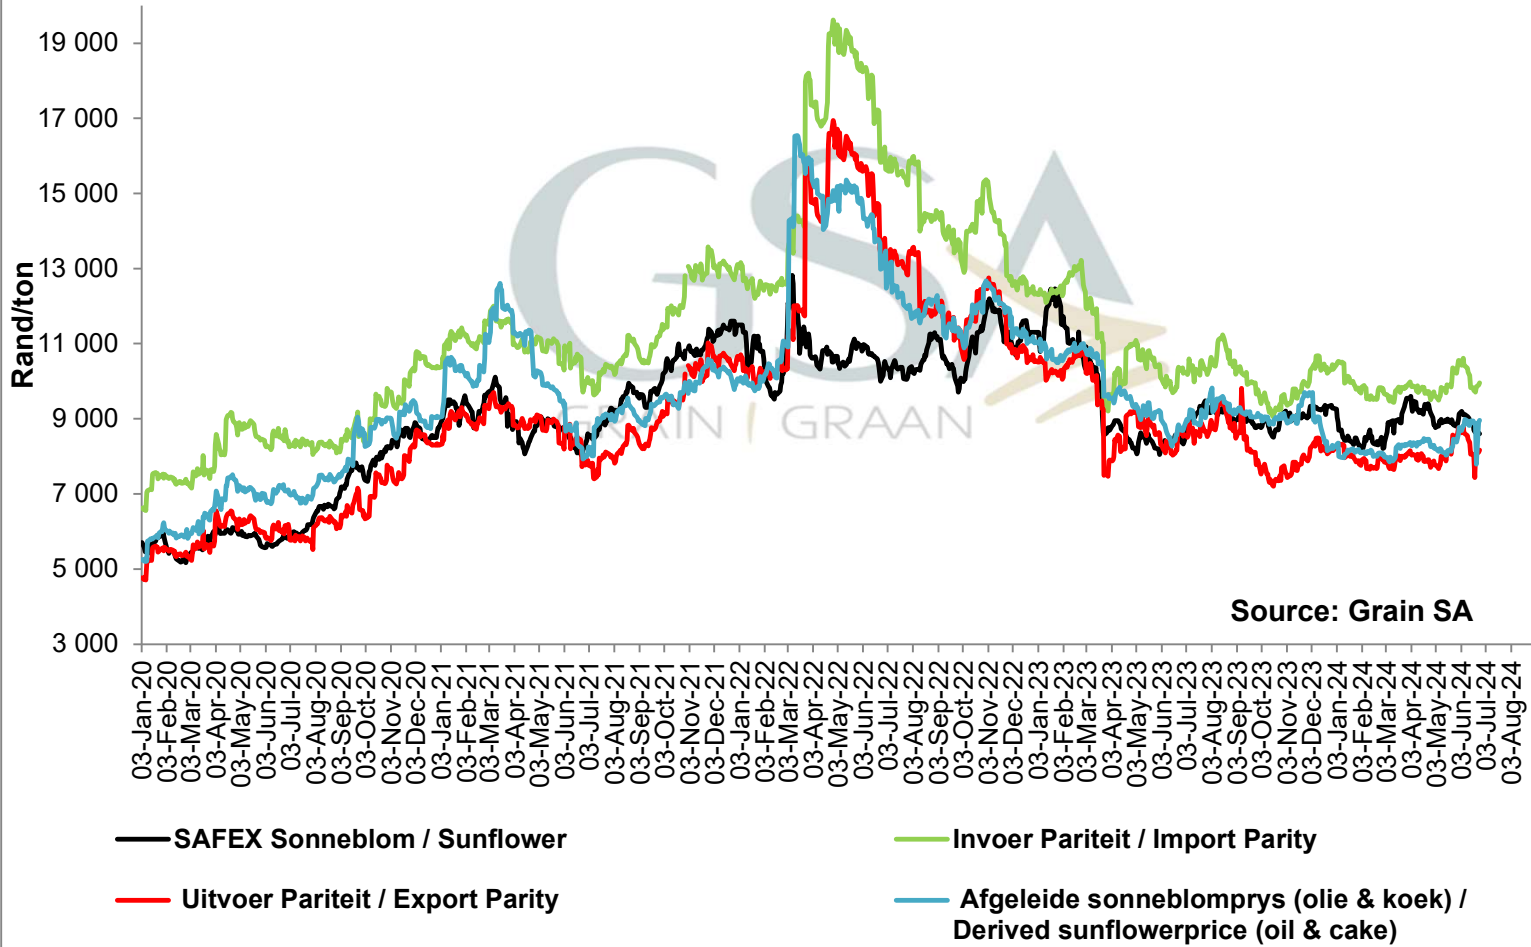

## PRICES OF EU SUNFLOWER SEED DELIVERED IN RANDFONTEIN PRYSE VAN EU SONNEBLOMSAAD GELEWER IN RANDFONTEIN

## PRICES OF WHOLE SOYBEANS DELIVERED IN RANDFONTEIN PRYSE VAN HEEL SOJABONE GELEWER IN RANDFONTEIN

**PRICES OF SOYBEAN SEED DELIVERED IN RANDFONTEIN  
 PRYSE VAN SOJABOONSAAD GELEWER IN RANDFONTEIN**

**PRICES OF ARGENTINIAN SOYBEAN SEED DELIVERED IN RANDFONTEIN  
 PRYSE VAN ARGENTYNSE SOJABOON SAAD GELEWER IN RANDFONTEIN**