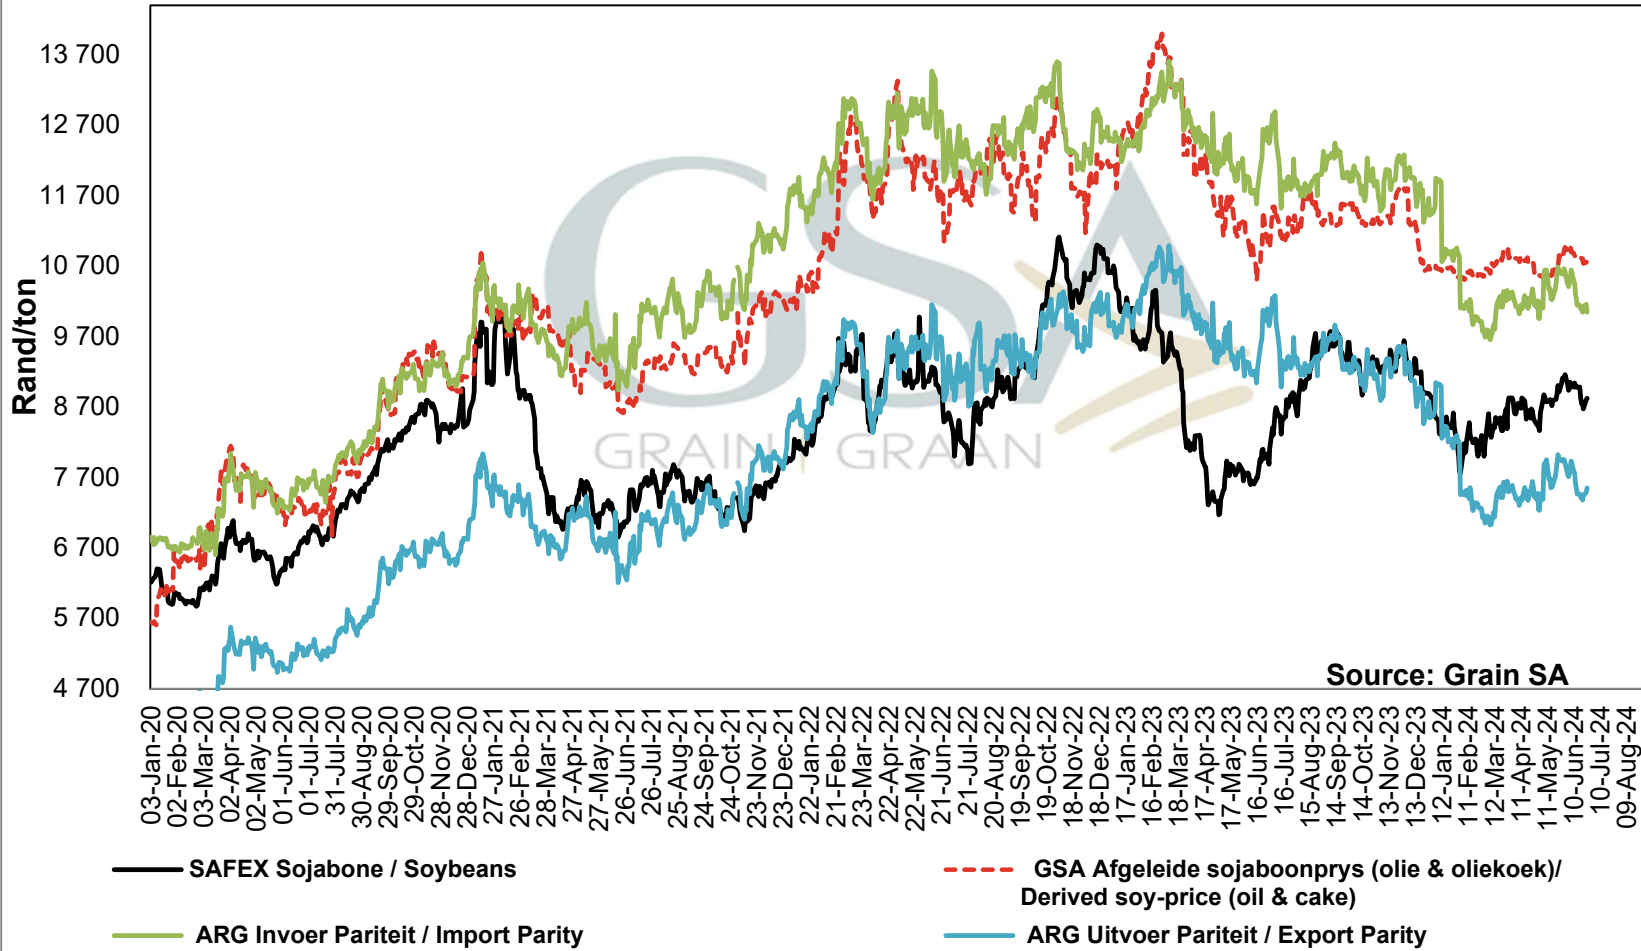

PRICES OF DERIVED SOYBEAN DELIVERED IN RANDFONTEIN PRYSE VAN AFGELEIDE SOJABONE GELEWER IN RANDFONTEIN