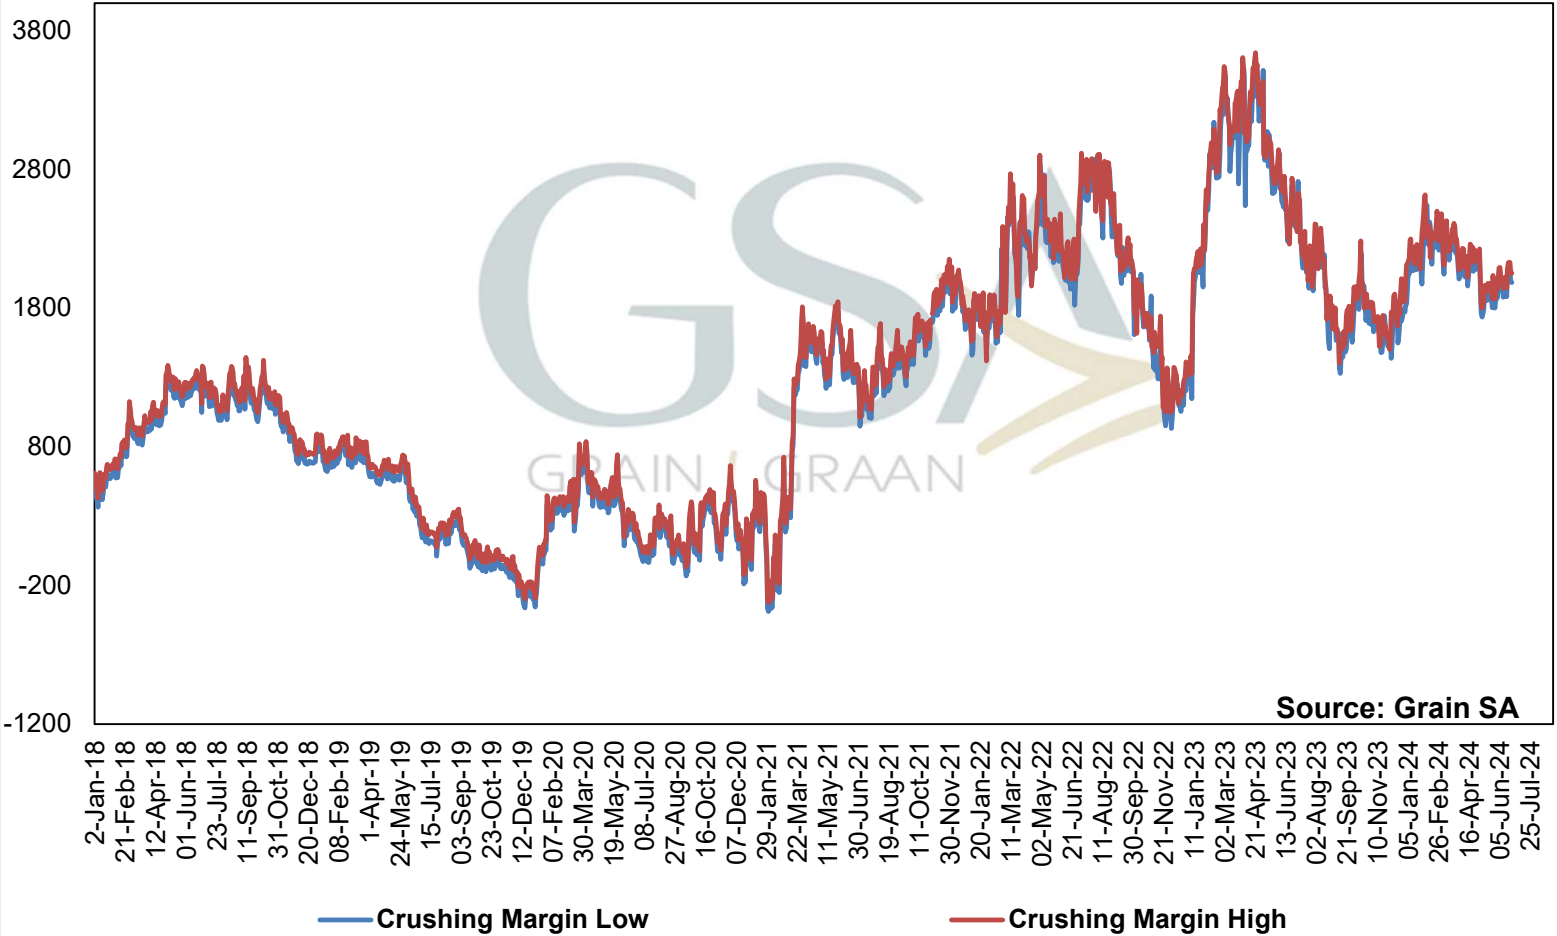

PRICES OF SOYBEAN CRUSHING MARGIN PRYSE VAN SOJABOON PERSMARGE