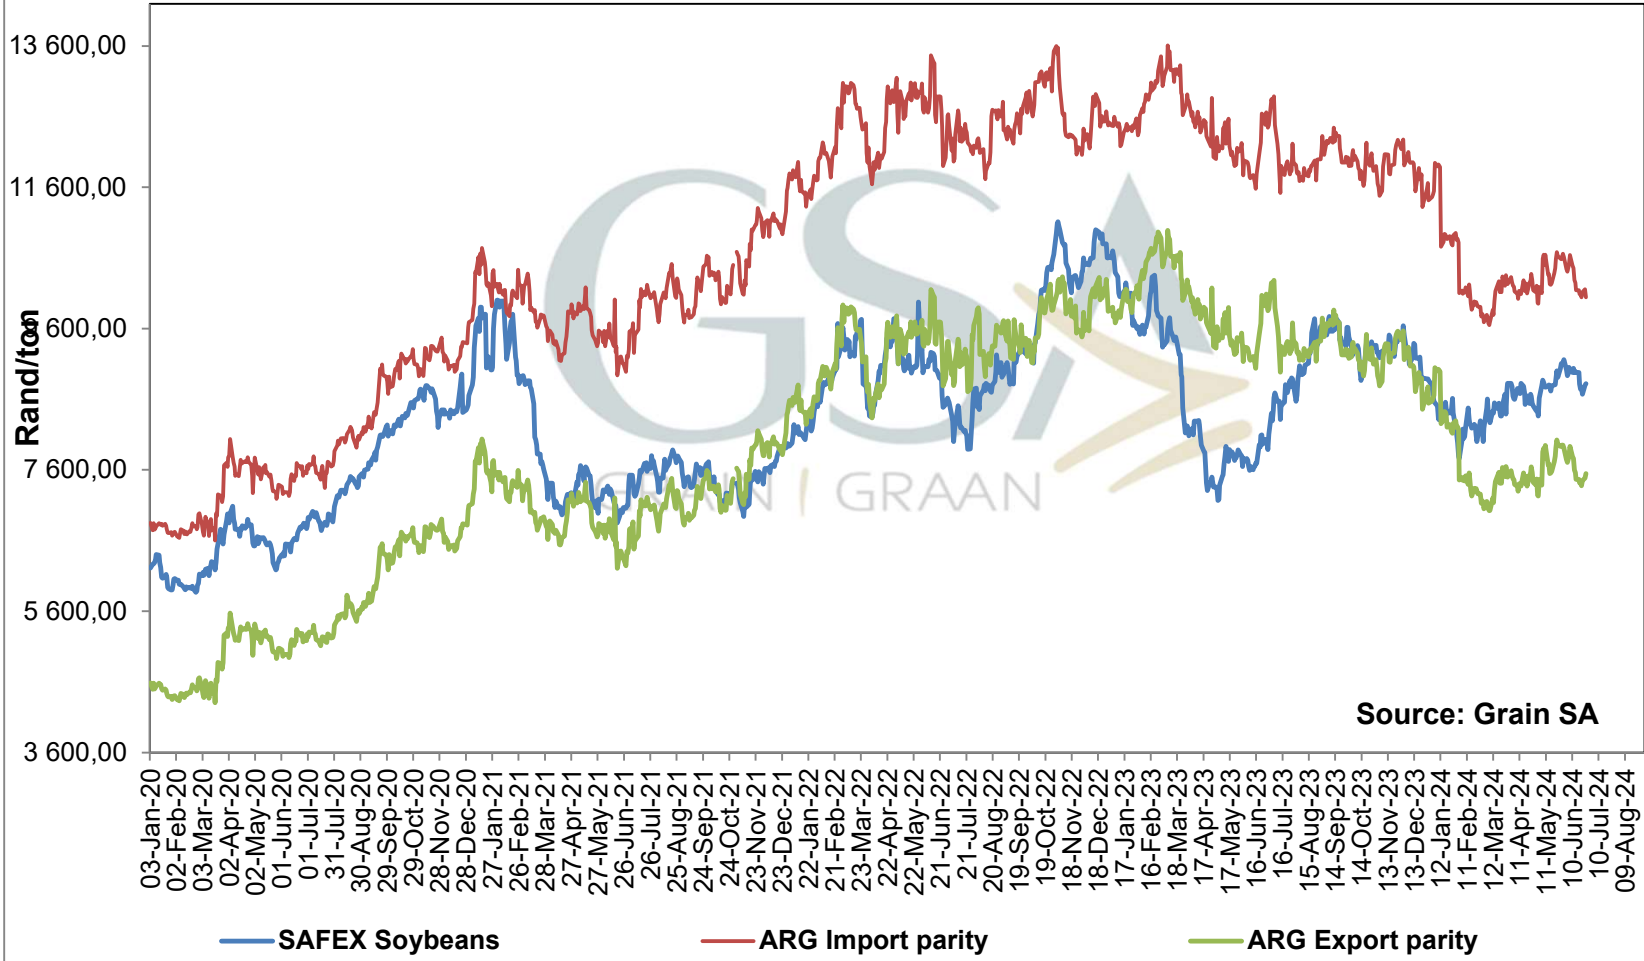

## PRICES OF EU SUNFLOWER SEED DELIVERED IN RANDFONTEIN PRYSE VAN EU SONNEBLOMSAAD GELEWER IN RANDFONTEIN

## PRICES OF WHOLE SOYBEANS DELIVERED IN RANDFONTEIN PRYSE VAN HEEL SOJABONE GELEWER IN RANDFONTEIN

**PRICES OF SOYBEAN SEED DELIVERED IN RANDFONTEIN  
 PRYSE VAN SOJABOONSAAD GELEWER IN RANDFONTEIN**

**PRICES OF ARGENTINIAN SOYBEAN SEED DELIVERED IN RANDFONTEIN  
 PRYSE VAN ARGENTYNSE SOJABOON SAAD GELEWER IN RANDFONTEIN**