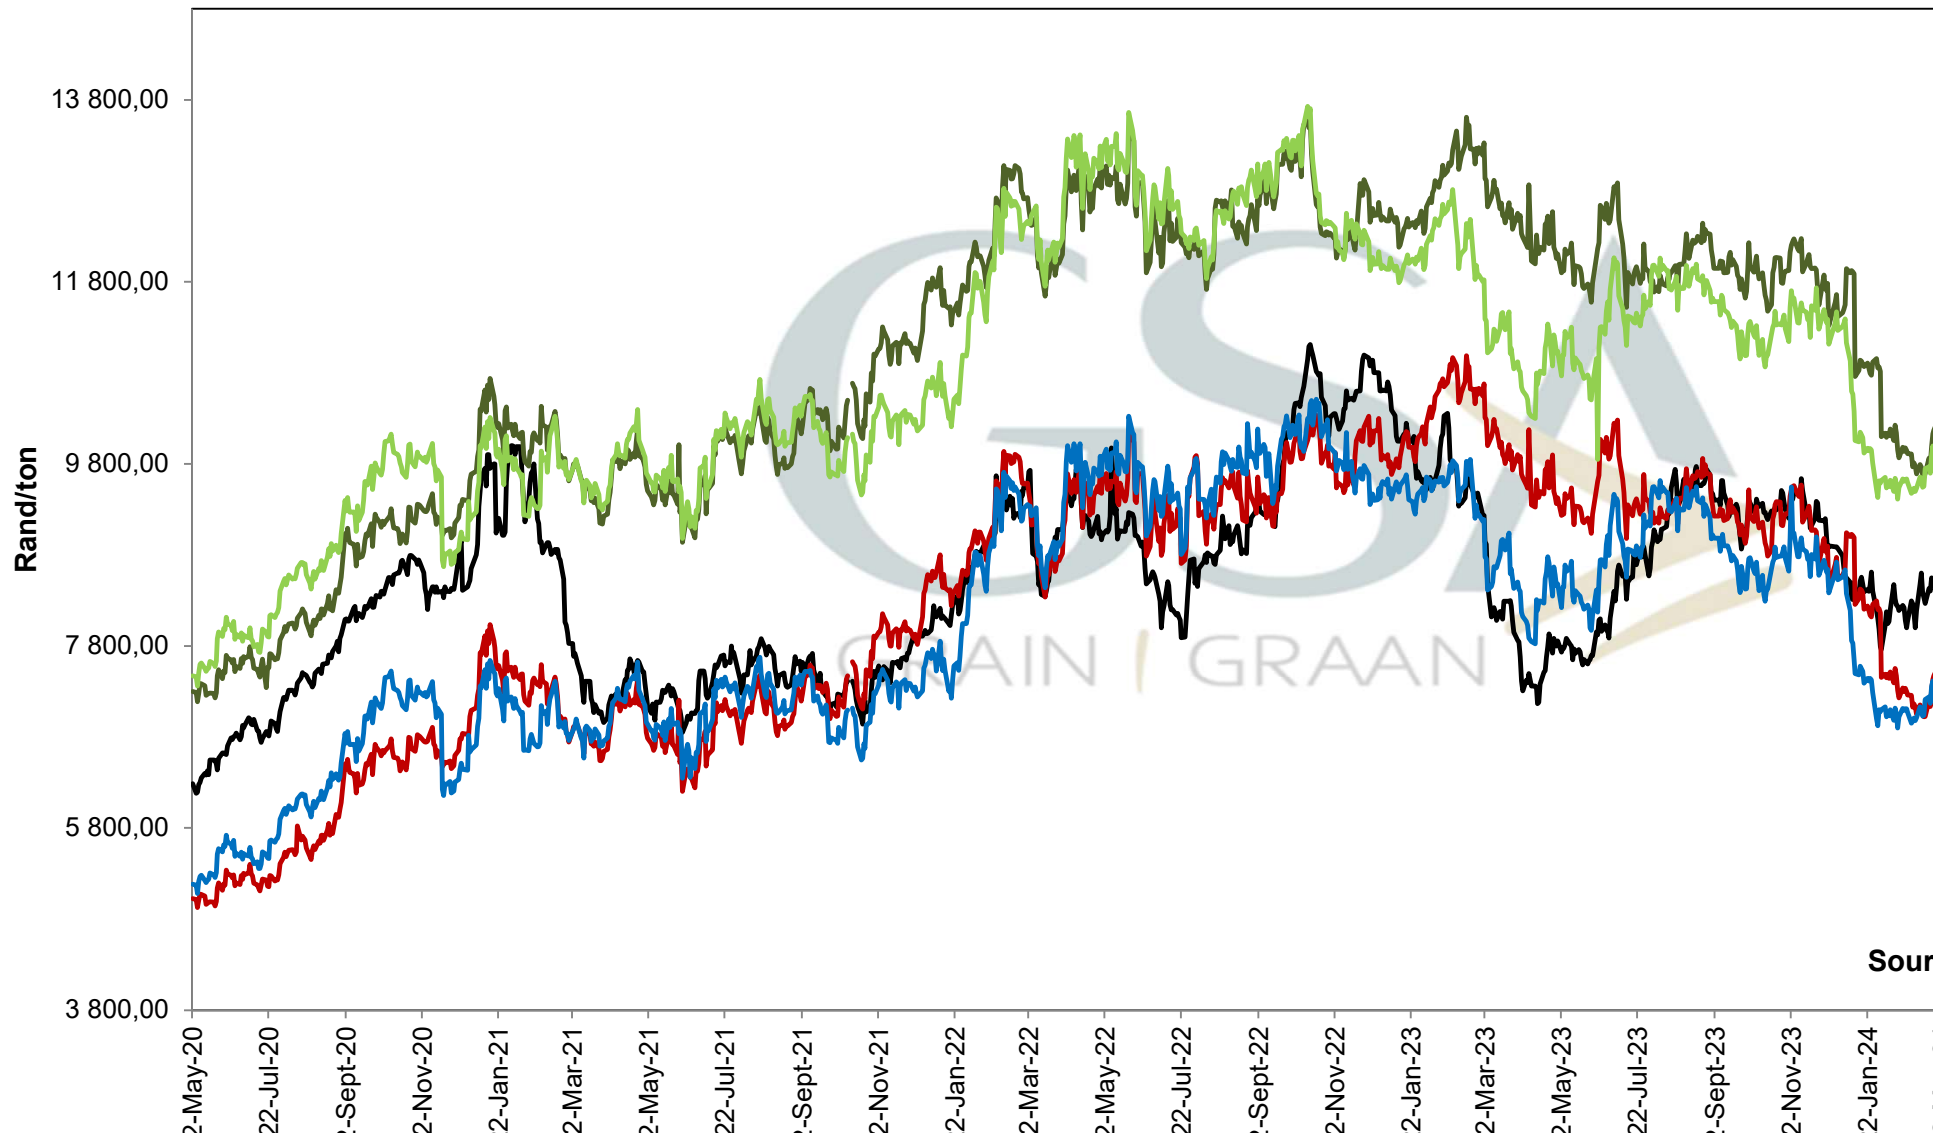

**PRICES OF EU SUNFLOWER SEED DELIVERED IN RANDFONTEIN  
 PRYSE VAN EU SONNEBLOMSAAD GELEWER IN RANDFONTEIN**

**PRICES OF WHOLE SOYBEANS DELIVERED IN RANDFONTEIN**  
**PRYSE VAN HEEL SOJABONE GELEWER IN RANDFONTEIN**

Sour

PRICES OF WHOLE SOYBEANS DELIVERED IN RANDFONTEIN (May'25)  
PRYSE VAN HEEL SOJABONE GELEWER IN RANDFONTEIN (May'25)

10 500,00  
10 000,00  
9 500,00  
9 000,00  
8 500,00  
8 000,00  
7 500,00  
7 000,00  
6 500,00