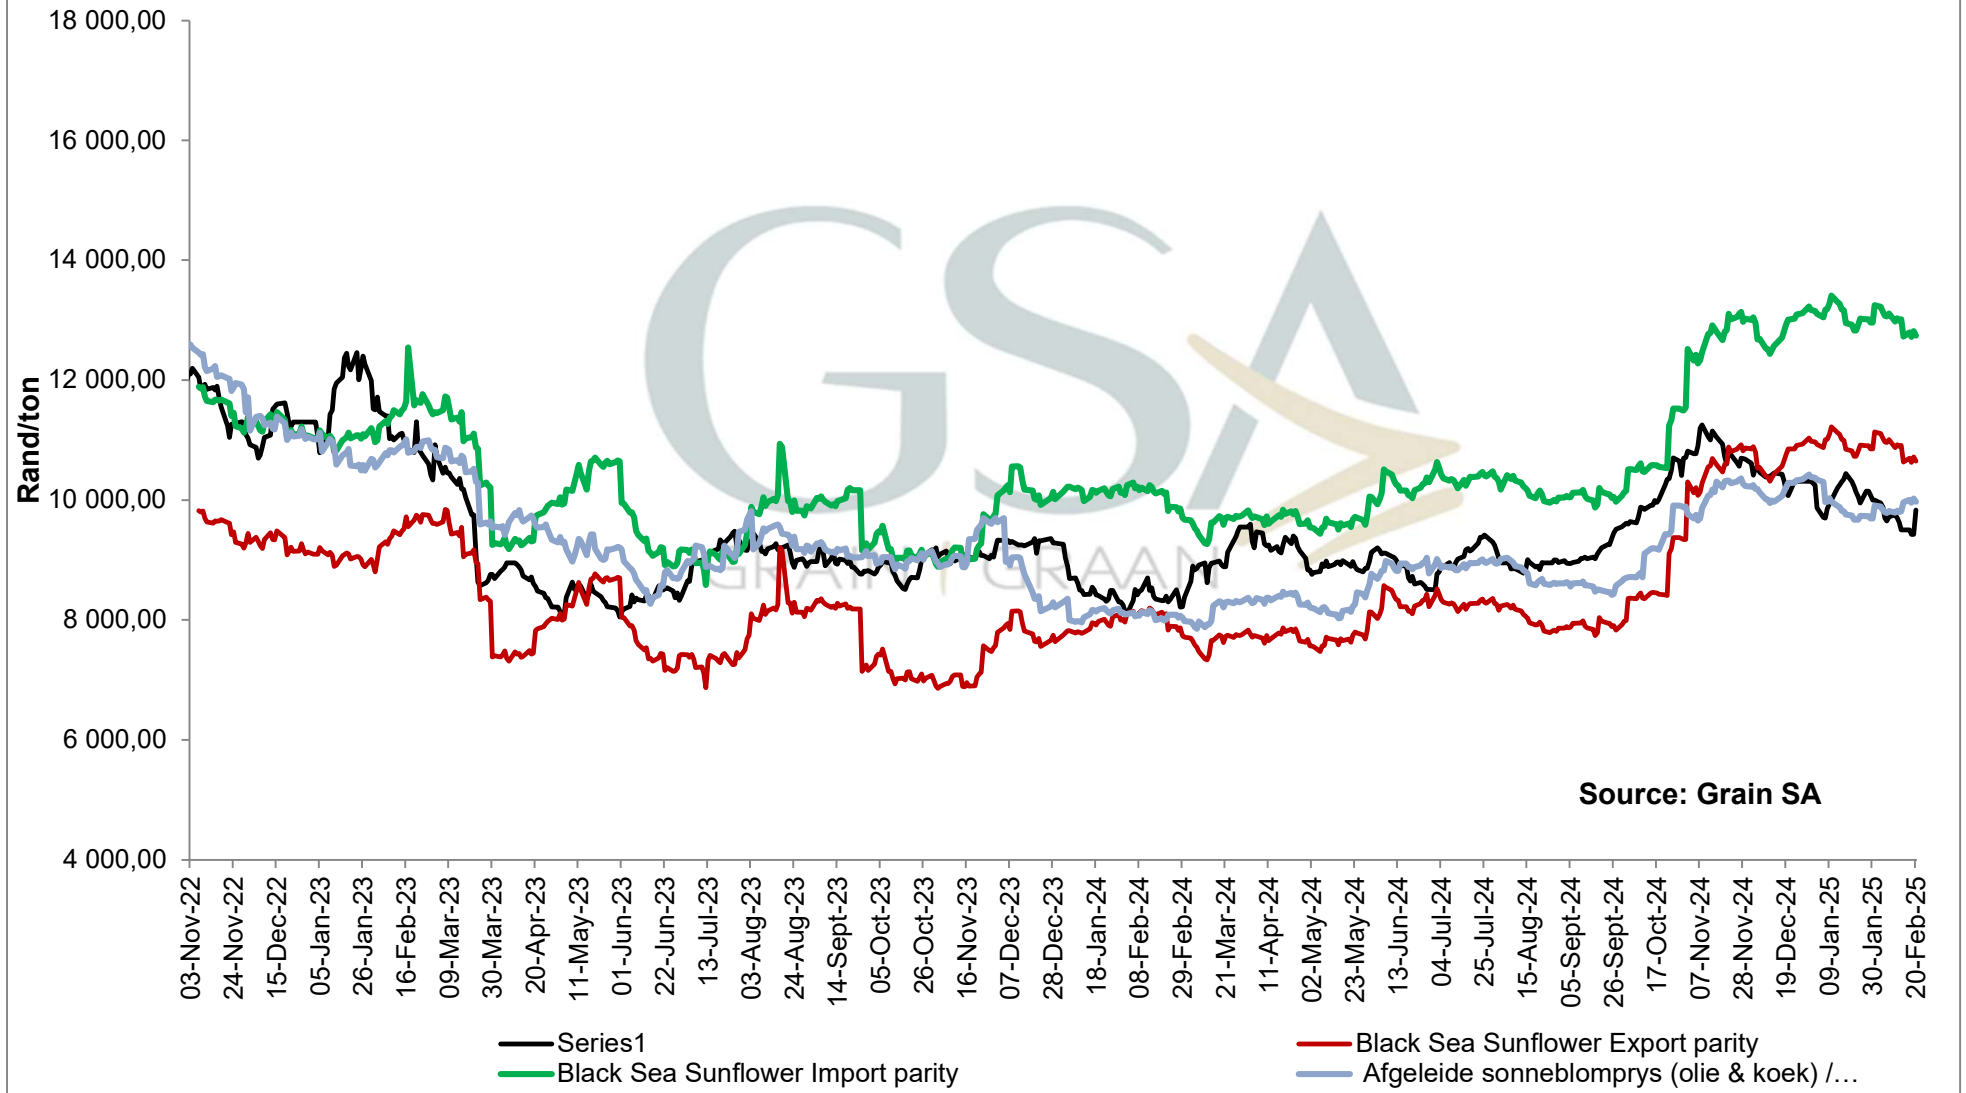

**PRICES OF EU SUNFLOWER SEED DELIVERED IN RANDFONTEIN
PRYSE VAN EU SONNEBLOMSAAD GELEWER IN RANDFONTEIN**