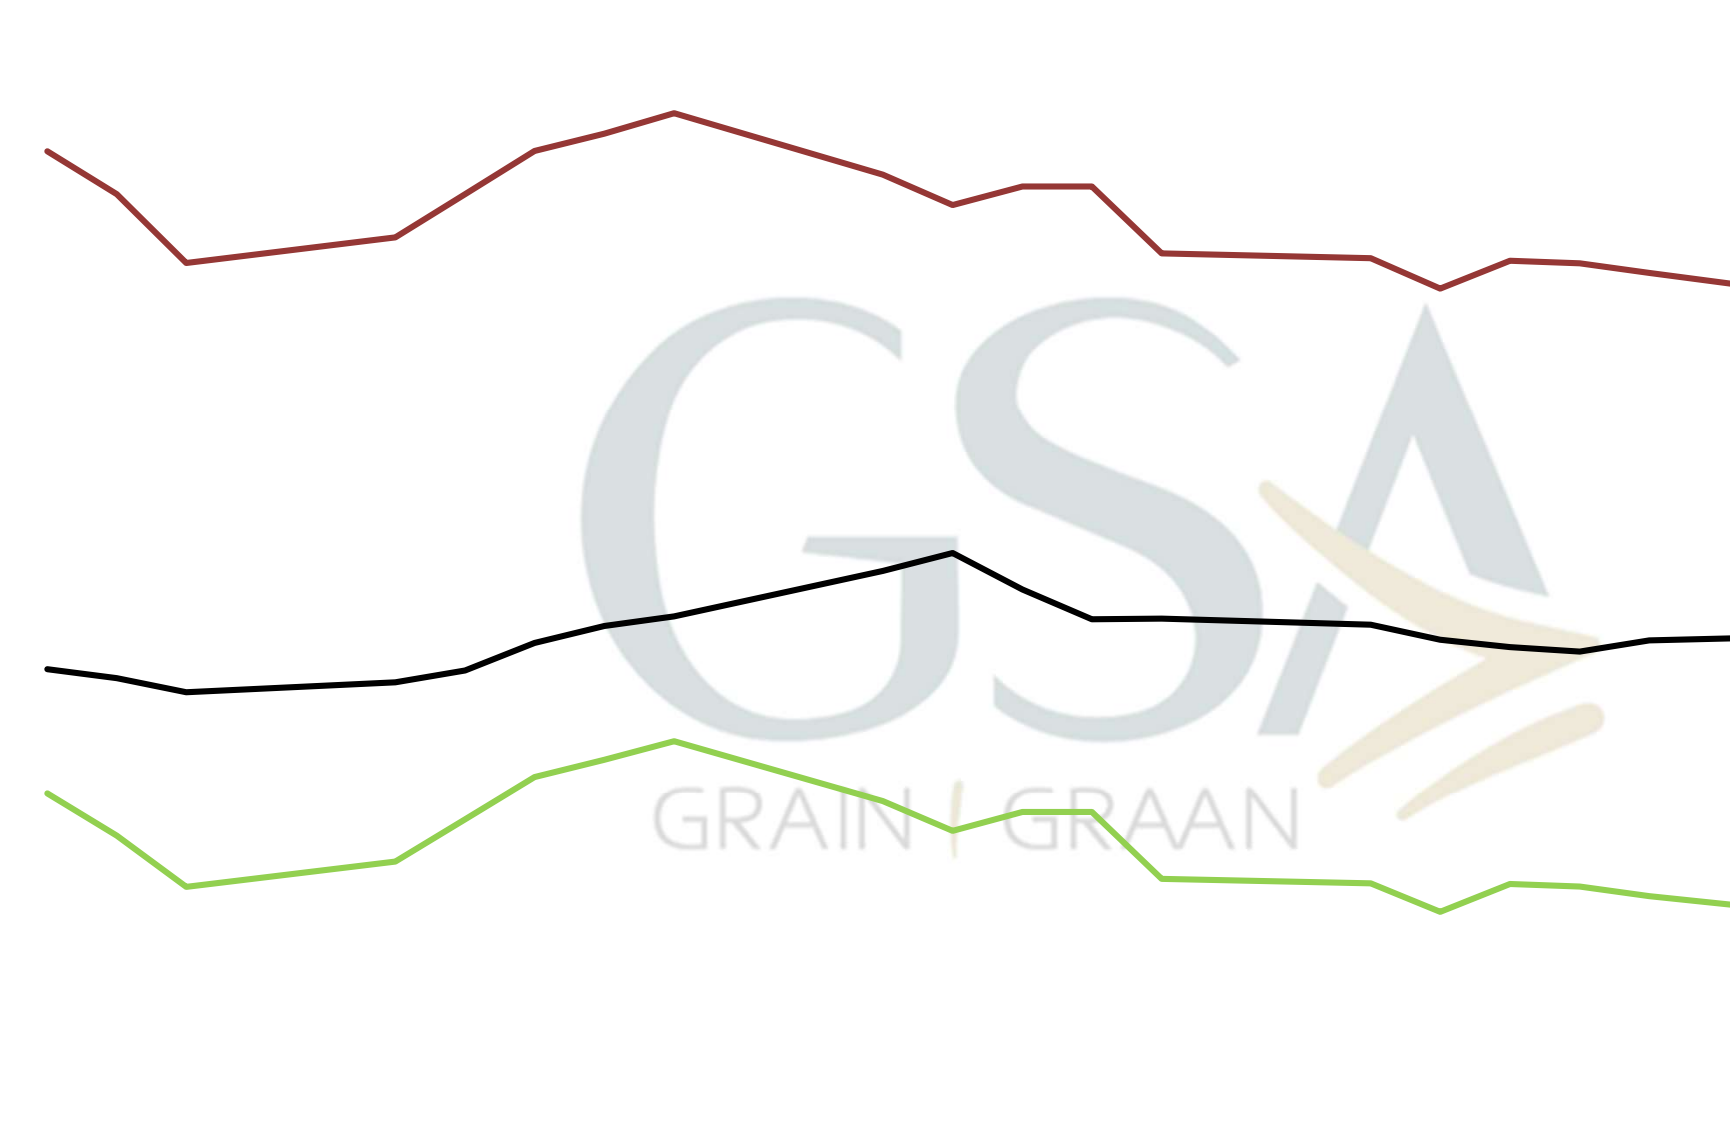

PRICES OF WHOLE SOYBEANS DELIVERED IN RANDFONTEIN (May'25)
PRYSE VAN HEEL SOJABONE GELEWER IN RANDFONTEIN (May'25)

10 500,00
10 000,00
9 500,00
9 000,00
8 500,00
8 000,00
7 500,00
7 000,00
6 500,00

Prys/ Price (R/ton)