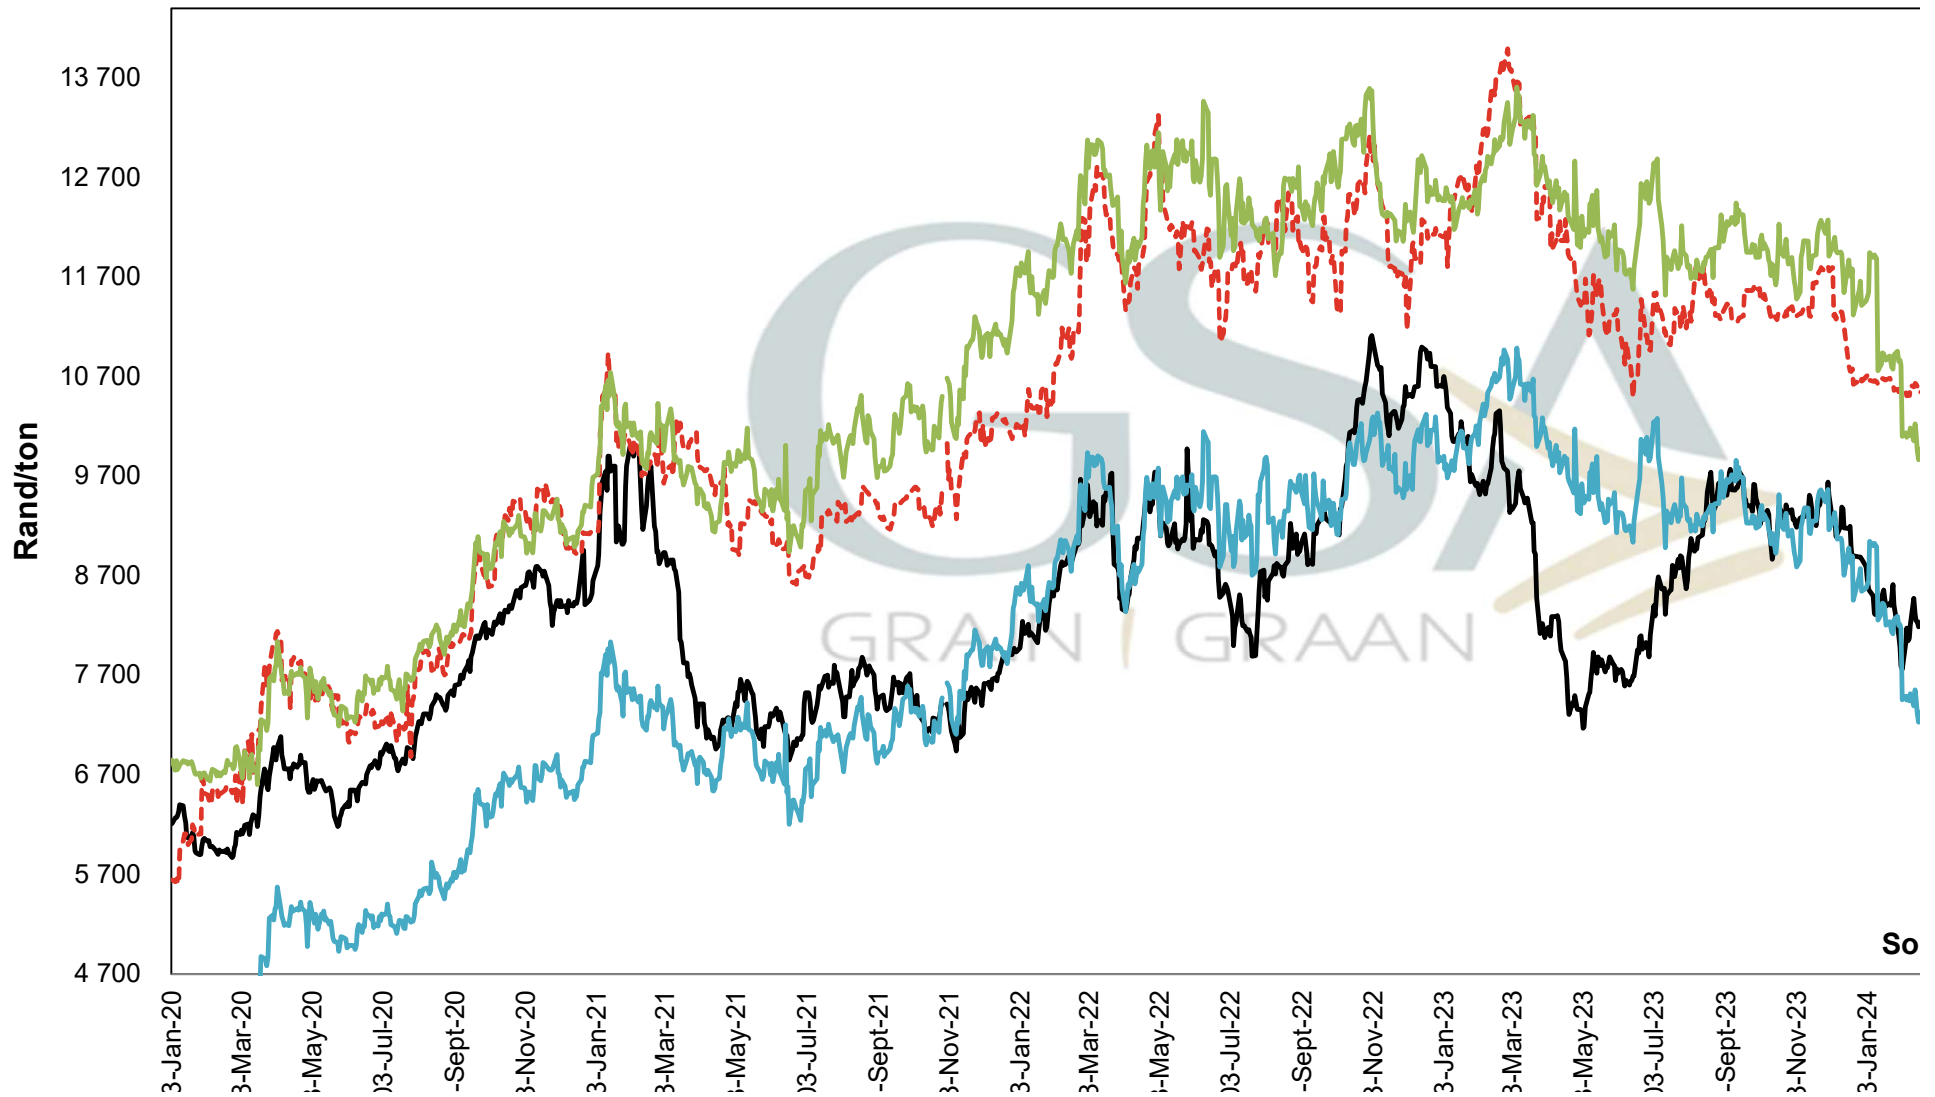

**PRICES OF DERIVED SOYBEAN DELIVERED IN RANDFONTEIN
PRYSE VAN AFGELEIDE SOJABONE GELEWER IN RANDFONTEIN**