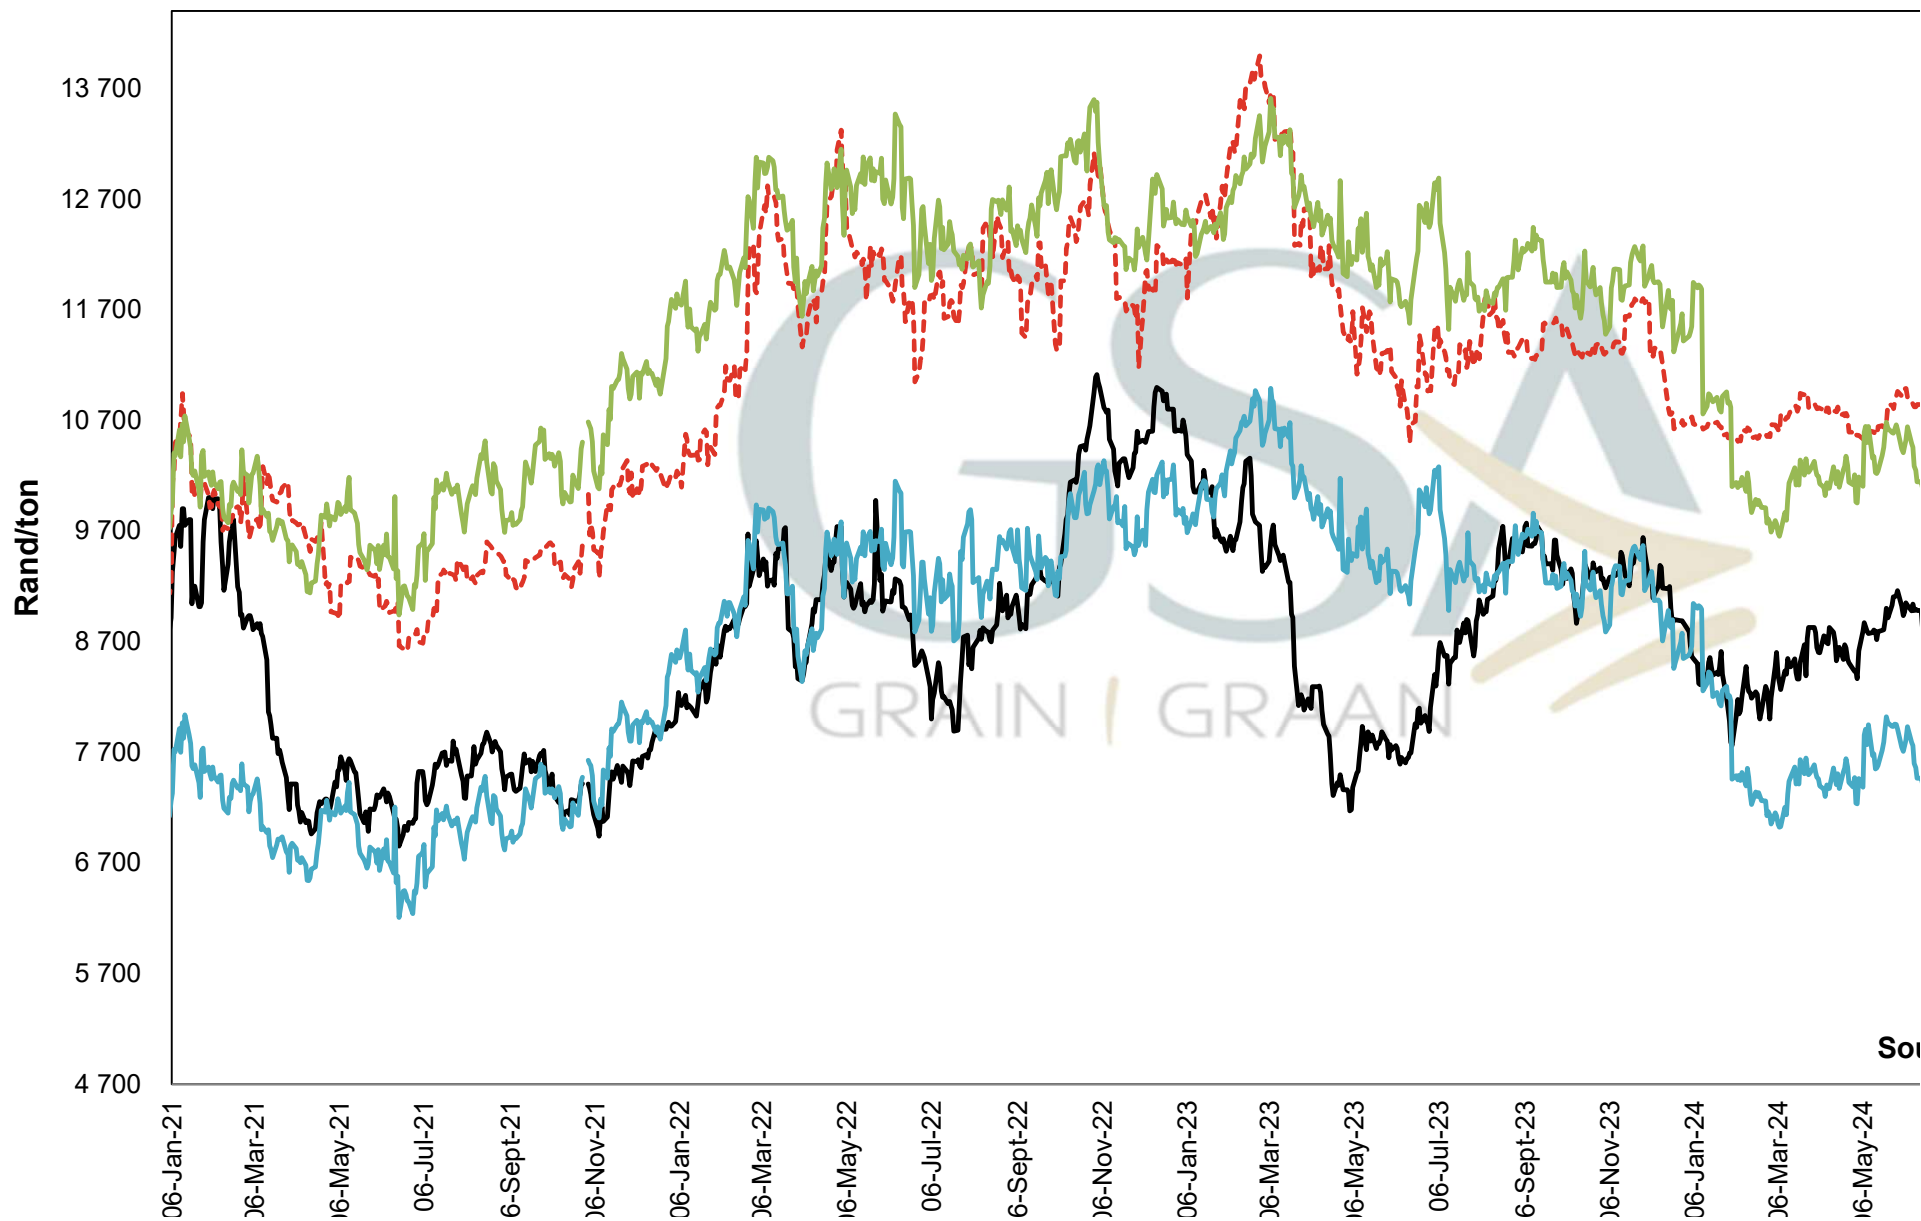

PRICES OF DERIVED SOYBEAN DELIVERED IN RANDFONTEIN
PRYSE VAN AFGELEIDE SOJABONE GELEWER IN RANDFONTEIN