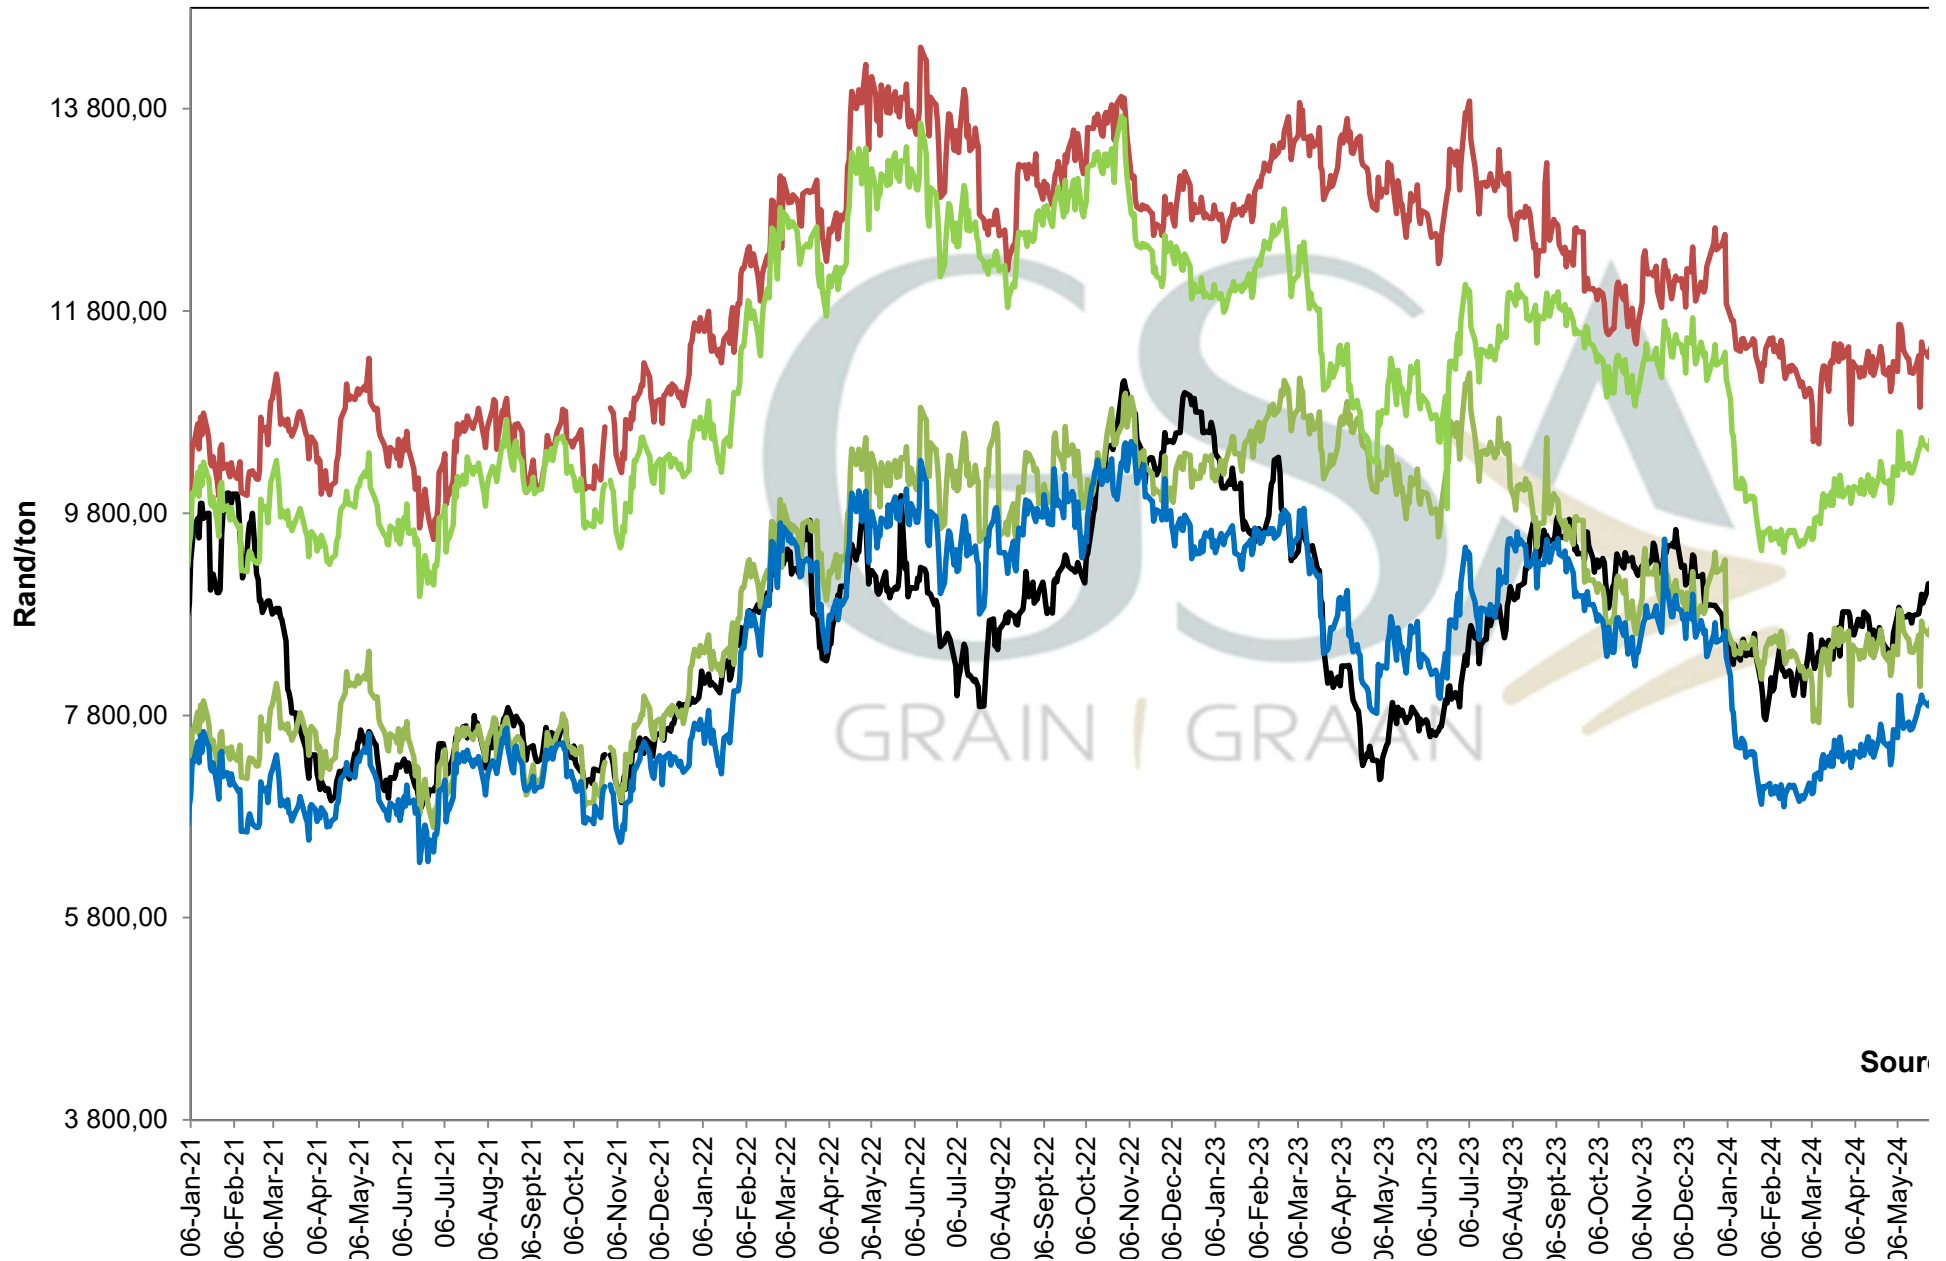

**PRICES OF EU SUNFLOWER SEED DELIVERED IN RANDFONTEIN
PRYSE VAN EU SONNEBLOMSAAD GELEWER IN RANDFONTEIN**

Source

PRICES OF WHOLE SOYBEANS DELIVERED IN RANDFONTEIN PRYSE VAN HEEL SOJABONE GELEWER IN RANDFONTEIN

Sour

PRICES OF WHOLE SOYBEANS DELIVERED IN RANDFONTEIN (May'25)
PRYSE VAN HEEL SOJABONE GELEWER IN RANDFONTEIN (May'25)

10 500,00
10 000,00
9 500,00
9 000,00
8 500,00
8 000,00
7 500,00
7 000,00
6 500,00