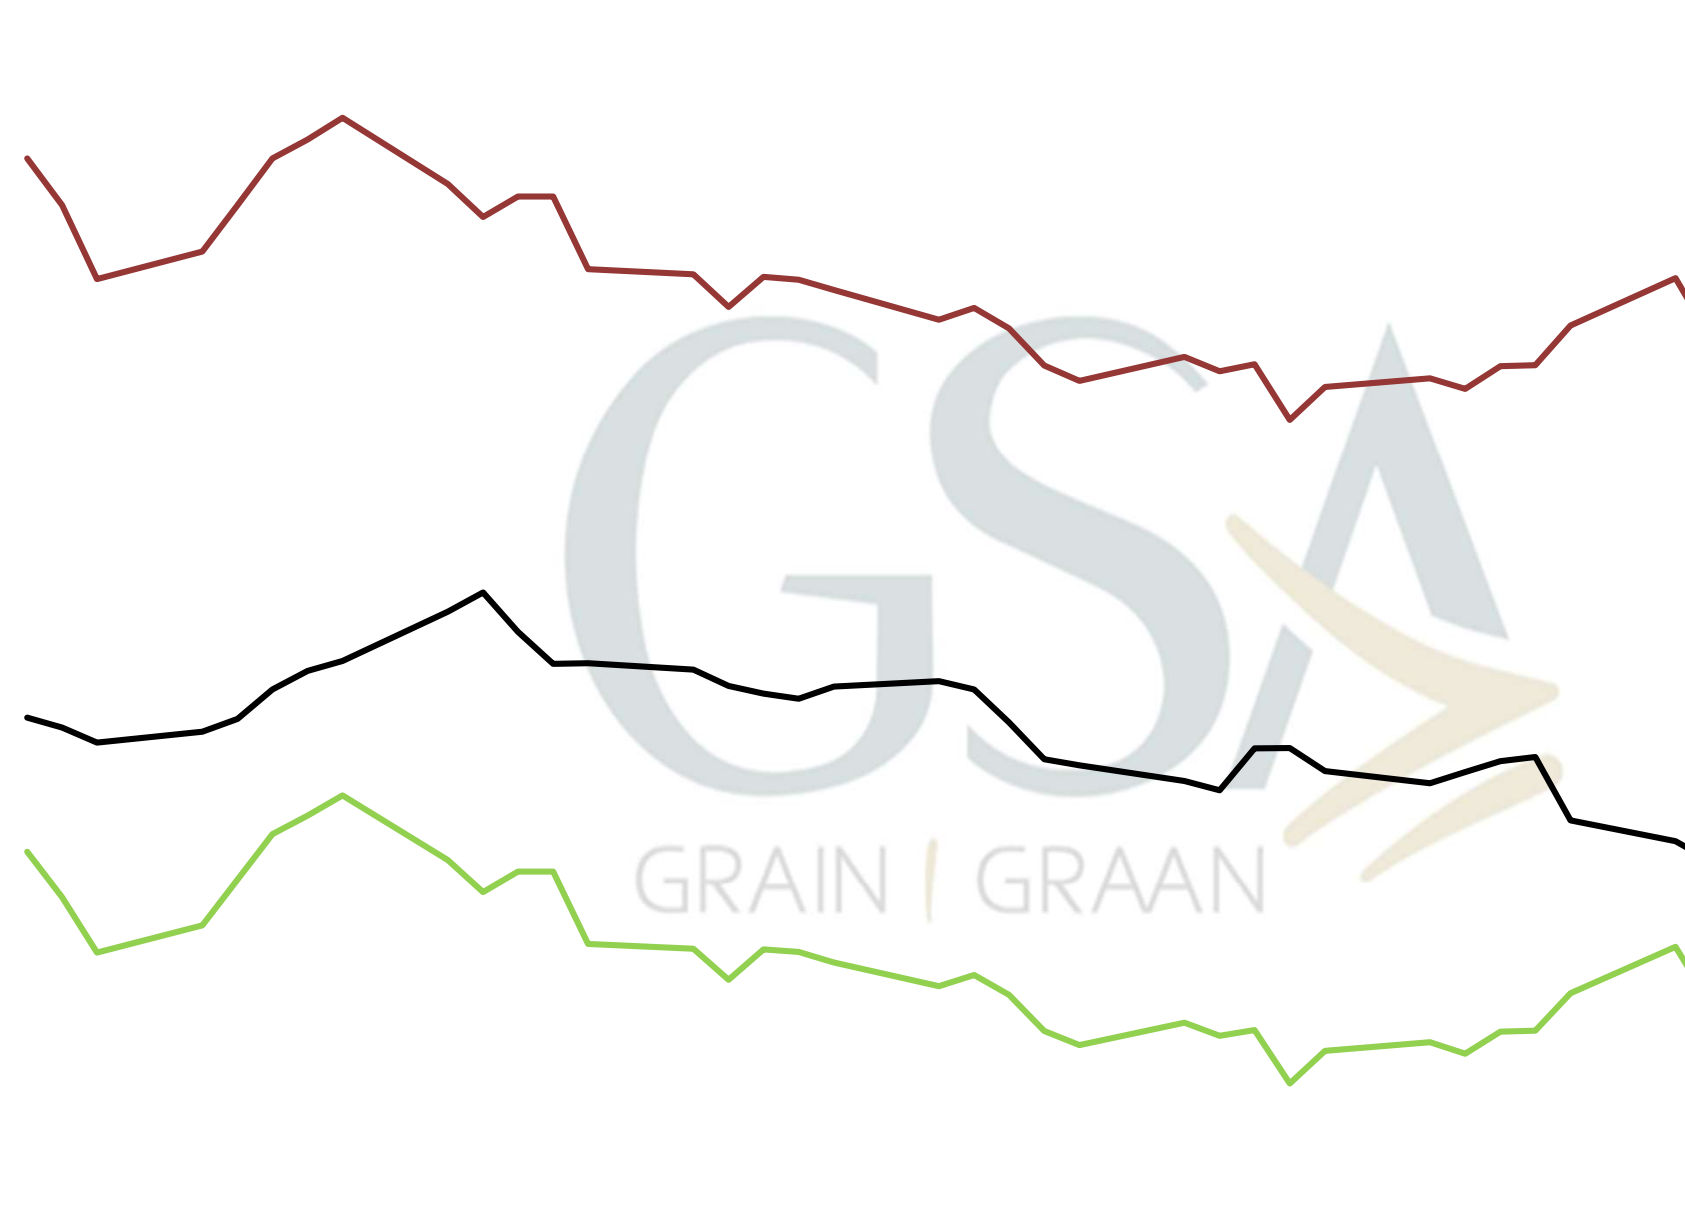

PRICES OF WHOLE SOYBEANS DELIVERED IN RANDFONTEIN (May'25)
PRYSE VAN HEEL SOJABONE GELEWER IN RANDFONTEIN (May'25)

10 500,00
10 000,00
9 500,00
9 000,00
8 500,00
8 000,00
7 500,00
7 000,00
6 500,00

Prys/ Price (R/ton)