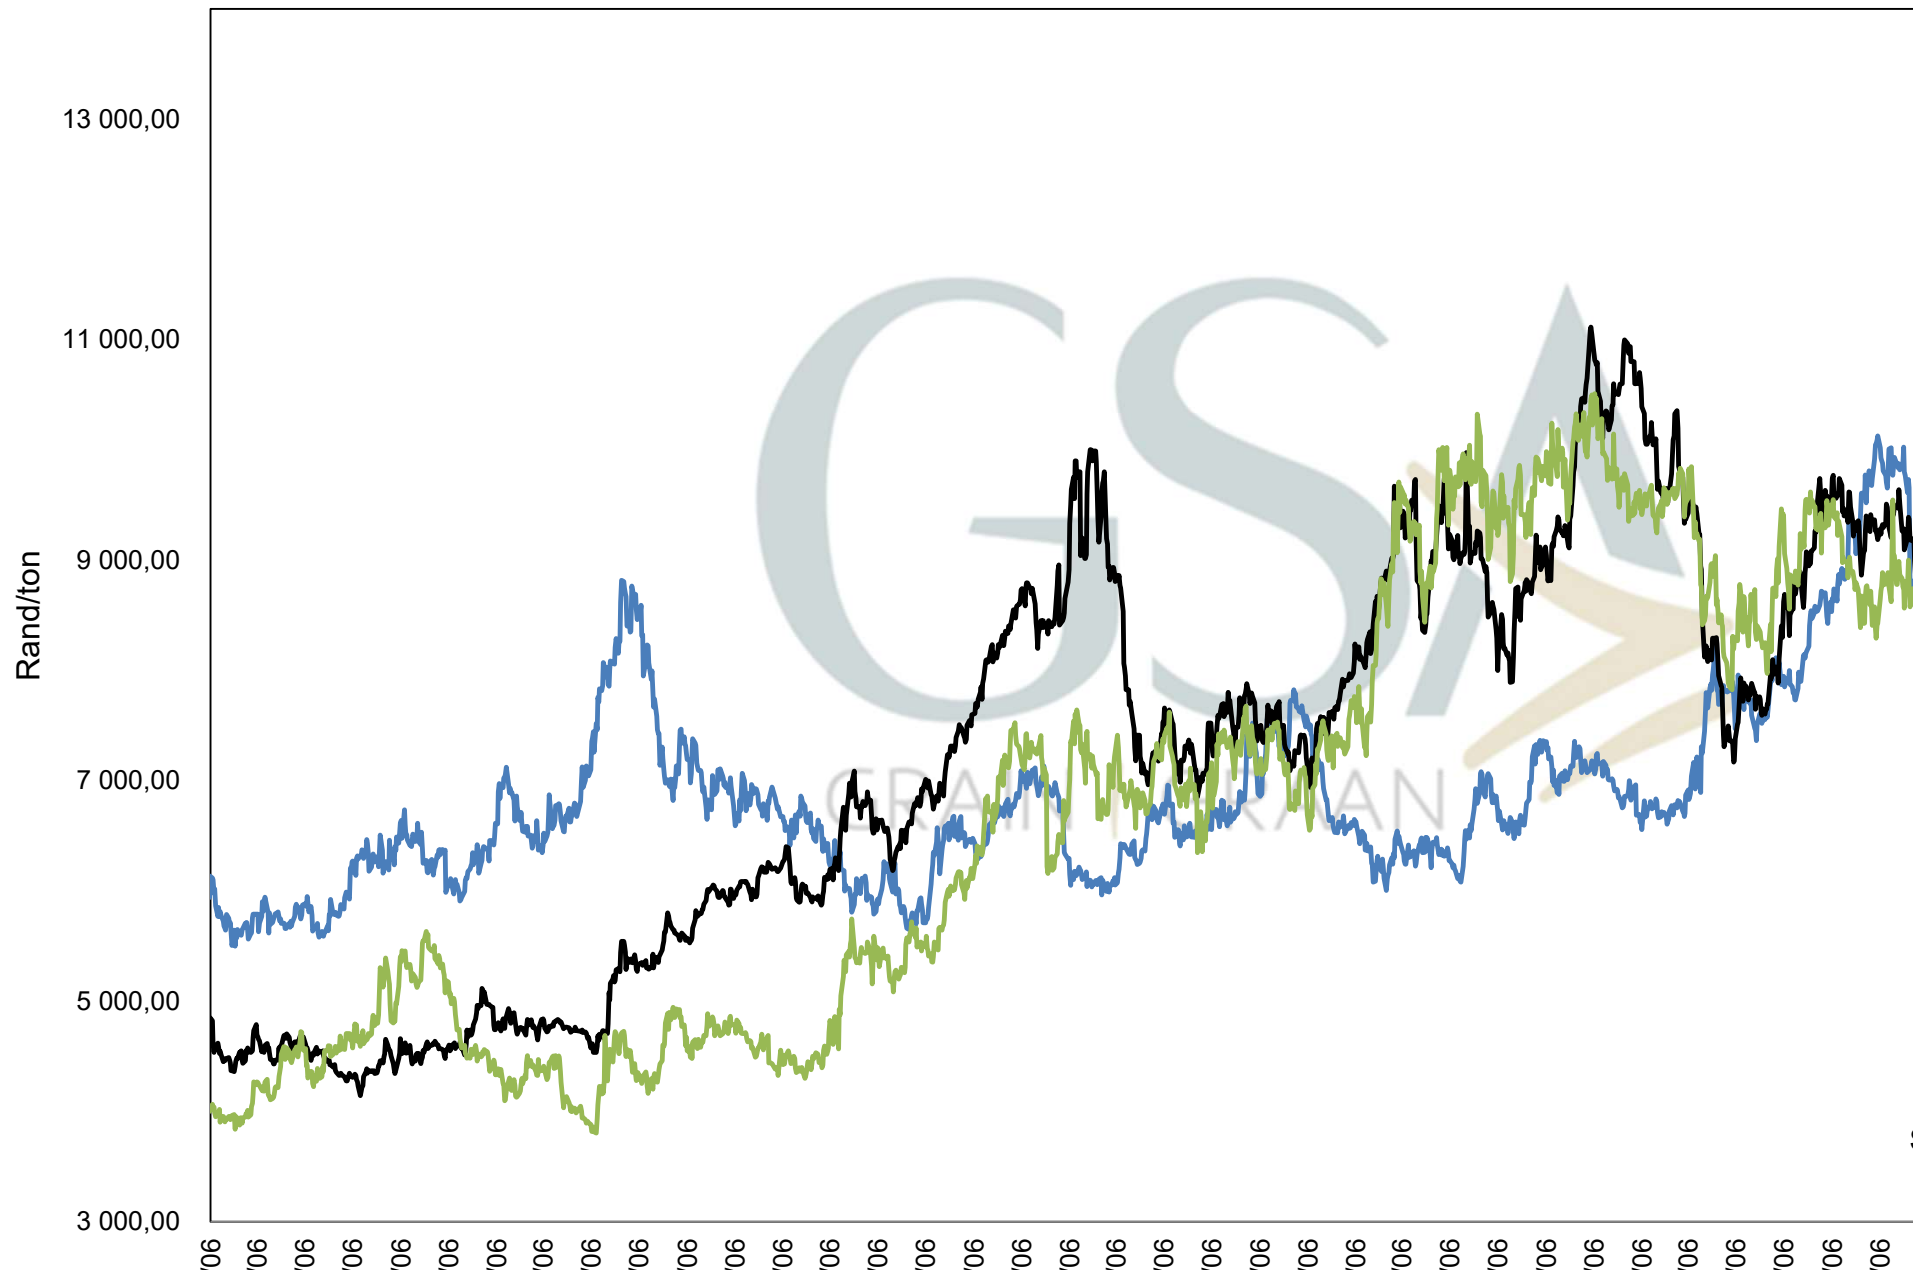

PRICES OF BRAZILIAN SOYBEAN DELIVERED IN RANDFONTEIN
PRYSE VAN BRASILIAANSE SOJABONE GELEWER IN RANDFONTEIN