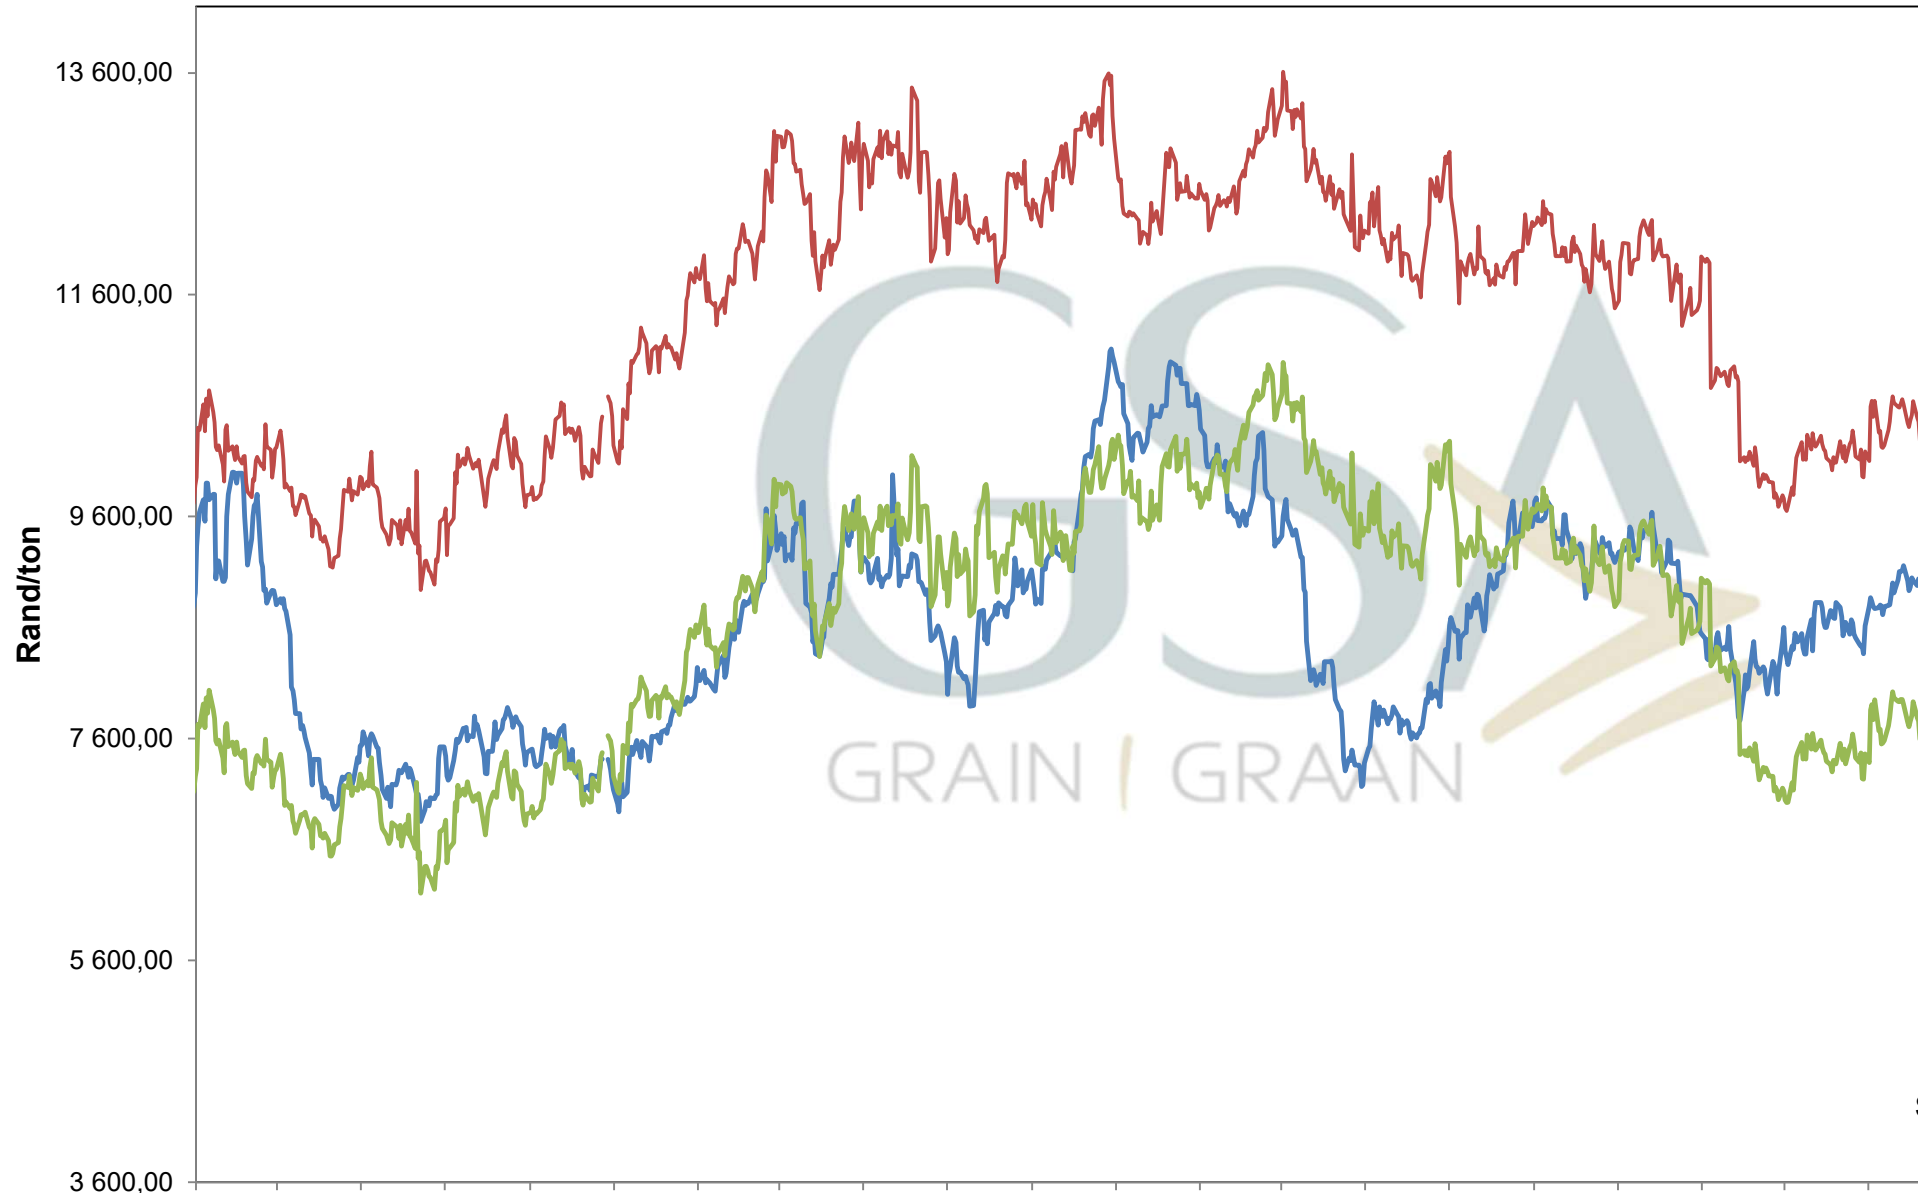

PRICES OF ARGENTINIAN SOYBEAN SEED DELIVERED IN RANDFONTEIN
PRYSE VAN ARGENTYNSE SOJABOON SAAD GELEWER IN RANDFONTEIN