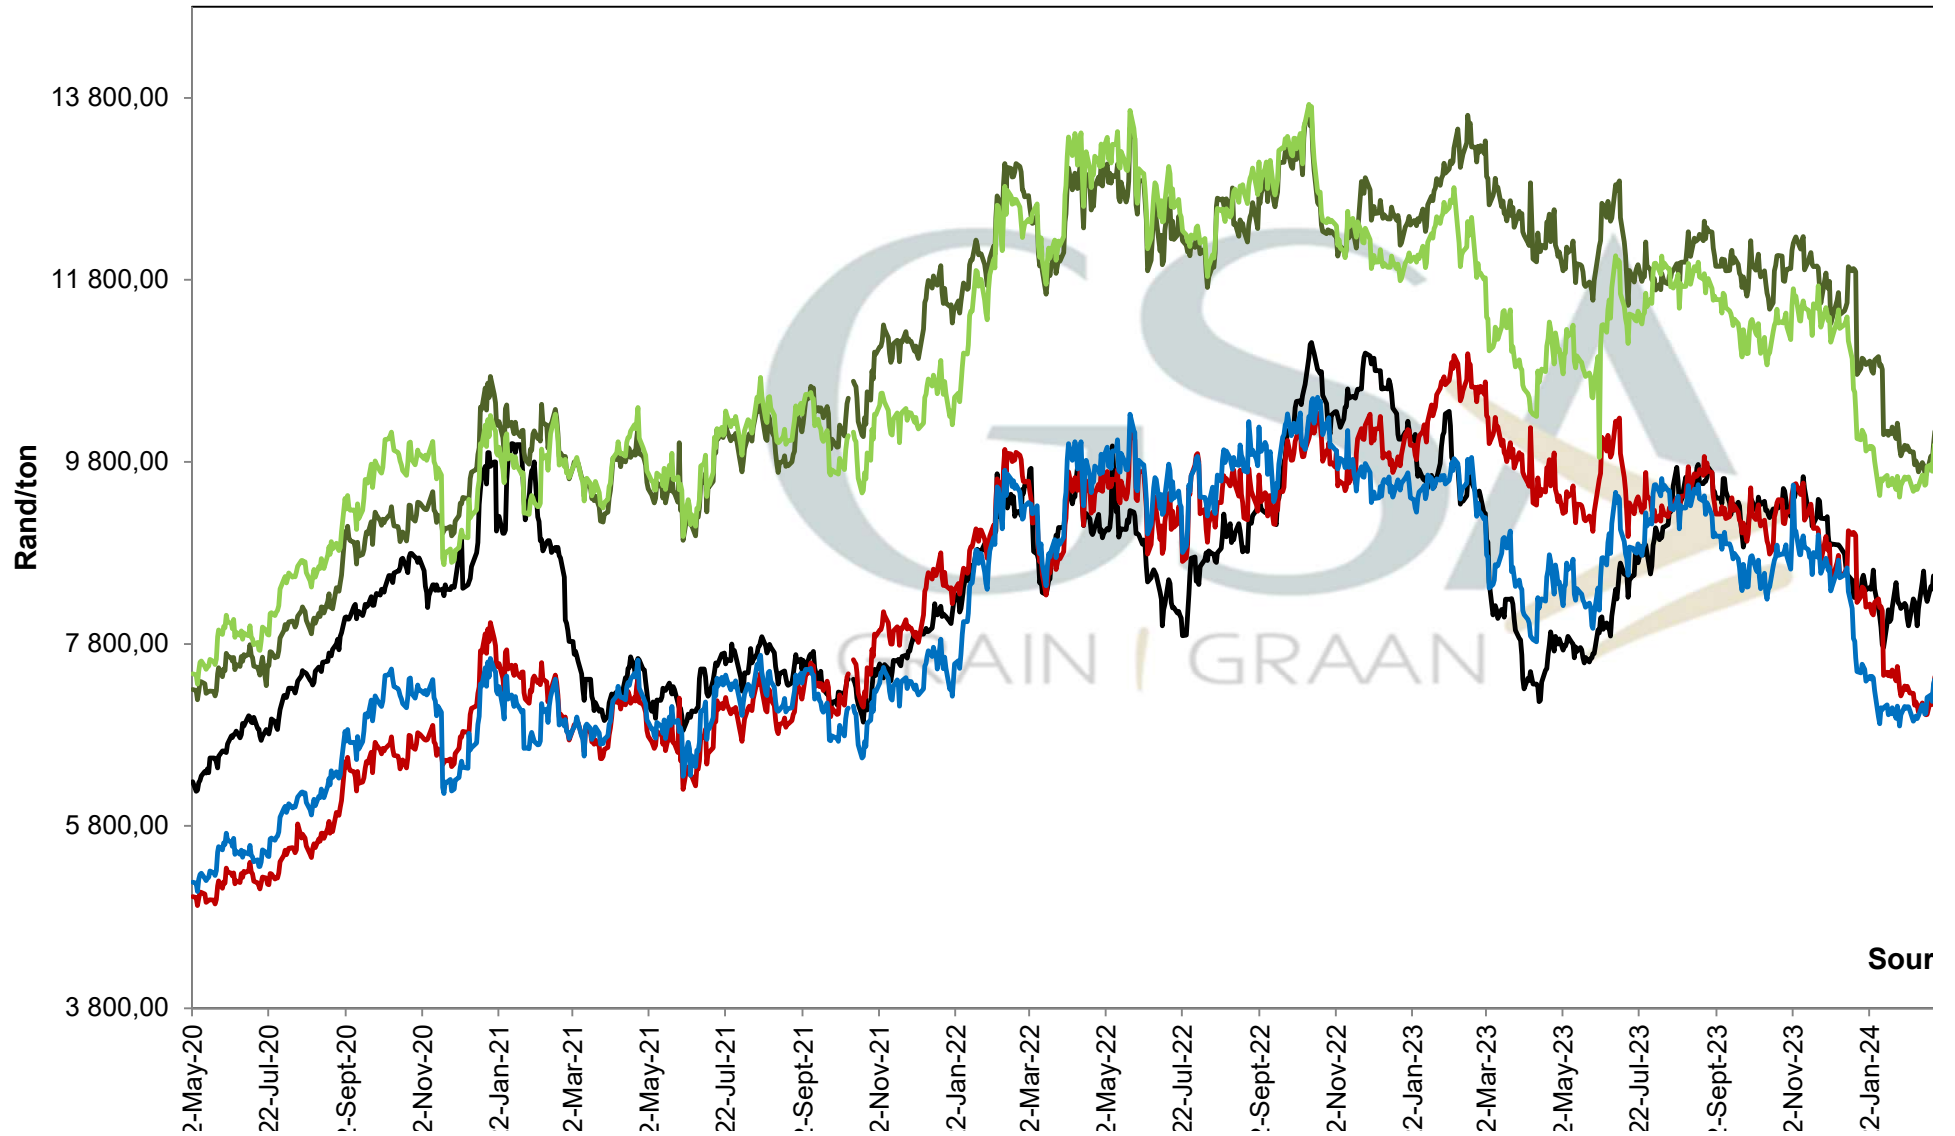

**PRICES OF EU SUNFLOWER SEED DELIVERED IN RANDFONTEIN
 PRYSE VAN EU SONNEBLOMSAAD GELEWER IN RANDFONTEIN**

Source: Grain SA

PRICES OF WHOLE SOYBEANS DELIVERED IN RANDFONTEIN
PRYSE VAN HEEL SOJABONE GELEWER IN RANDFONTEIN

Sour

PRICES OF WHOLE SOYBEANS DELIVERED IN RANDFONTEIN (May'25)
PRYSE VAN HEEL SOJABONE GELEWER IN RANDFONTEIN (May'25)

10 500,00
10 000,00
9 500,00
9 000,00
8 500,00
8 000,00
7 500,00
7 000,00
6 500,00