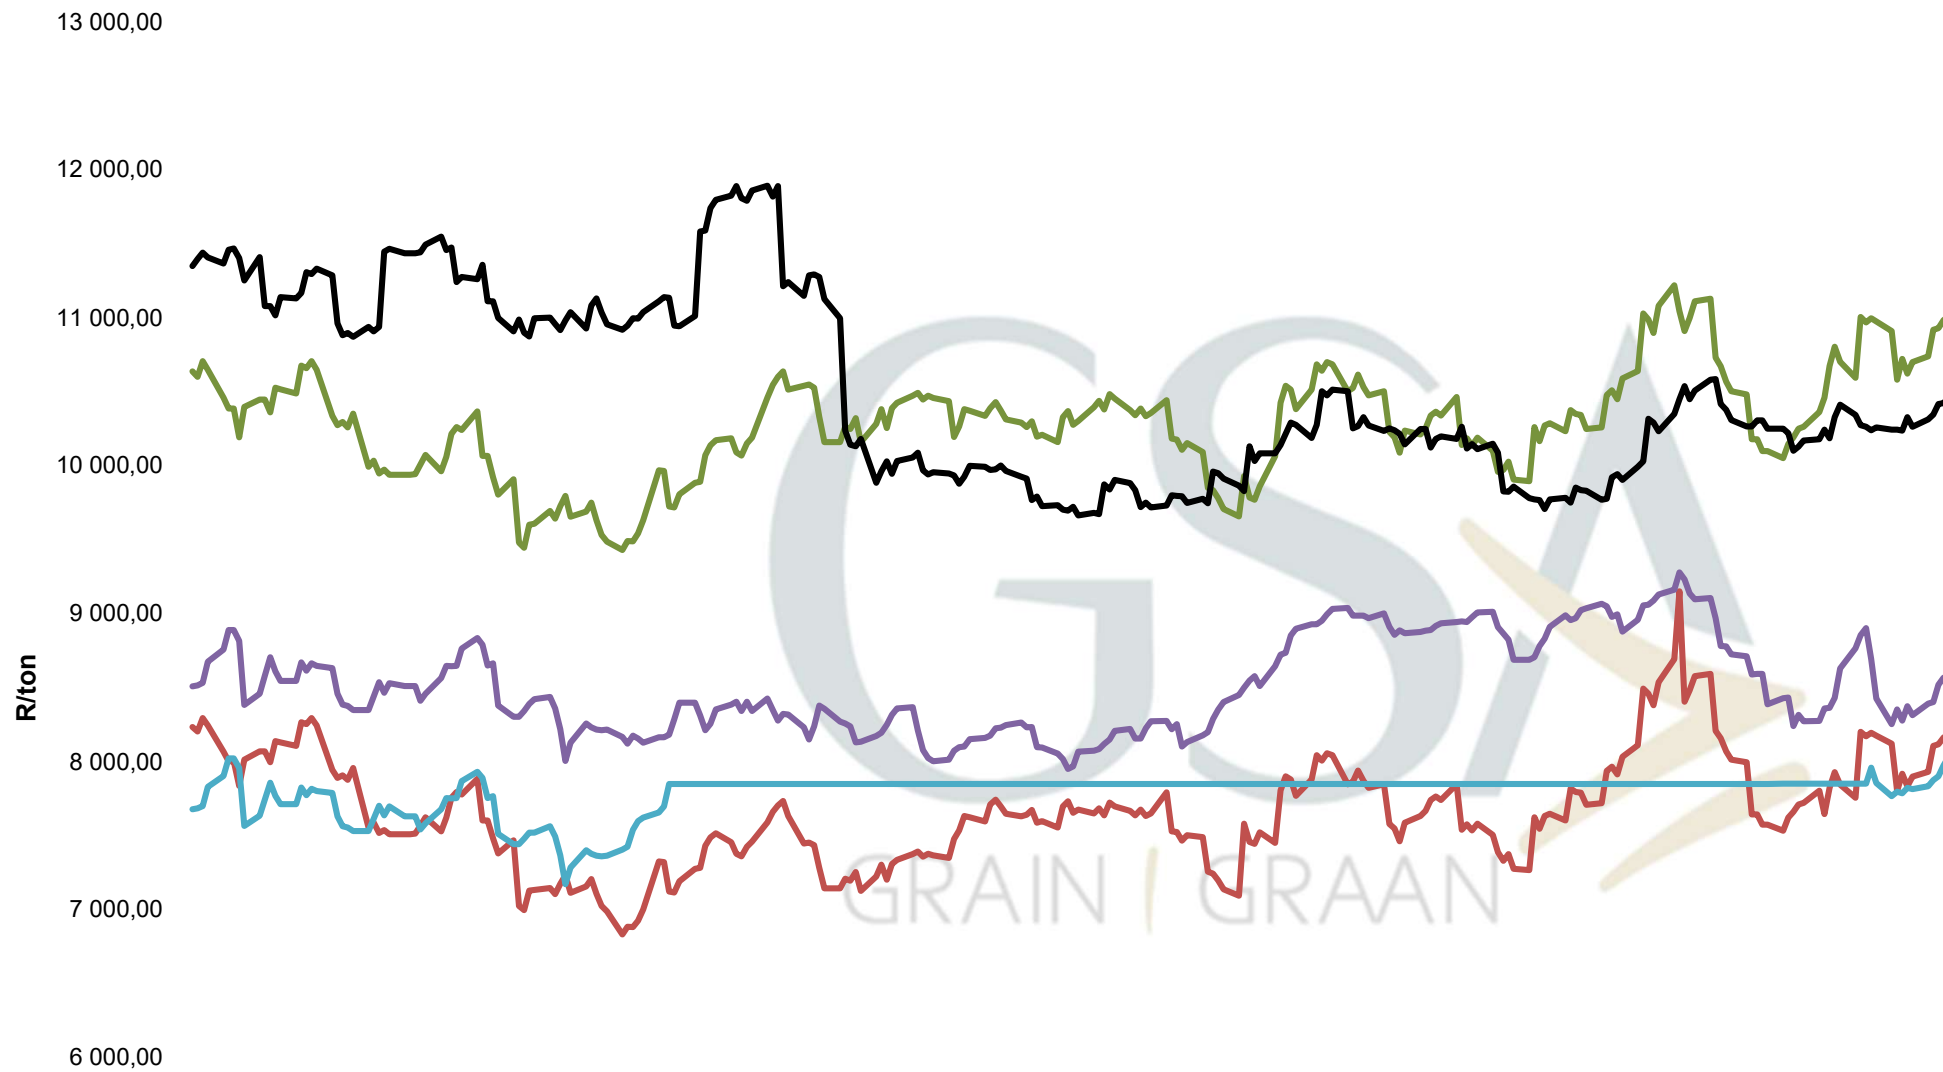

Sour

PRICES OF WHOLE SOYBEANS DELIVERED IN RANDFONTEIN (May'25)
PRYSE VAN HEEL SOJABONE GELEWER IN RANDFONTEIN (May'25)

10 500,00
10 000,00
9 500,00
9 000,00
8 500,00
8 000,00
7 500,00
7 000,00
6 500,00

Prys/ Price (R/ton)

**PRICES OF ARGENTINIAN SOYBEAN SEED DELIVERED IN RANDFONTEIN
PRYSE VAN ARGENTYNSE SOJABOON SAAD GELEWER IN RANDFONTEIN**

PRICES OF BRAZILIAN SOYBEAN DELIVERED IN RANDFONTEIN
PRYSE VAN BRASILIAANSE SOJABONE GELEWER IN RANDFONTEIN

**PRICES OF DERIVED SOYBEAN DELIVERED IN RANDFONTEIN
PRYSE VAN AFGELEIDE SOJABONE GELEWER IN RANDFONTEIN**

Prices of Canola in the Southern Cape (Swellendam)
Kanolapryse in die Suid-Kaap (Swellendam)

**PRODUCER PARITY PRICES OF PROCESSED AND GRADED CHOICE GRADE GROUNDNUTS (40/50) PROD
PARITEITSPRYSE VAN UITGEDOPTE EN GESORTEERDE KEURGRAAD GRONDBONE MET 'N PITGROOTTE**