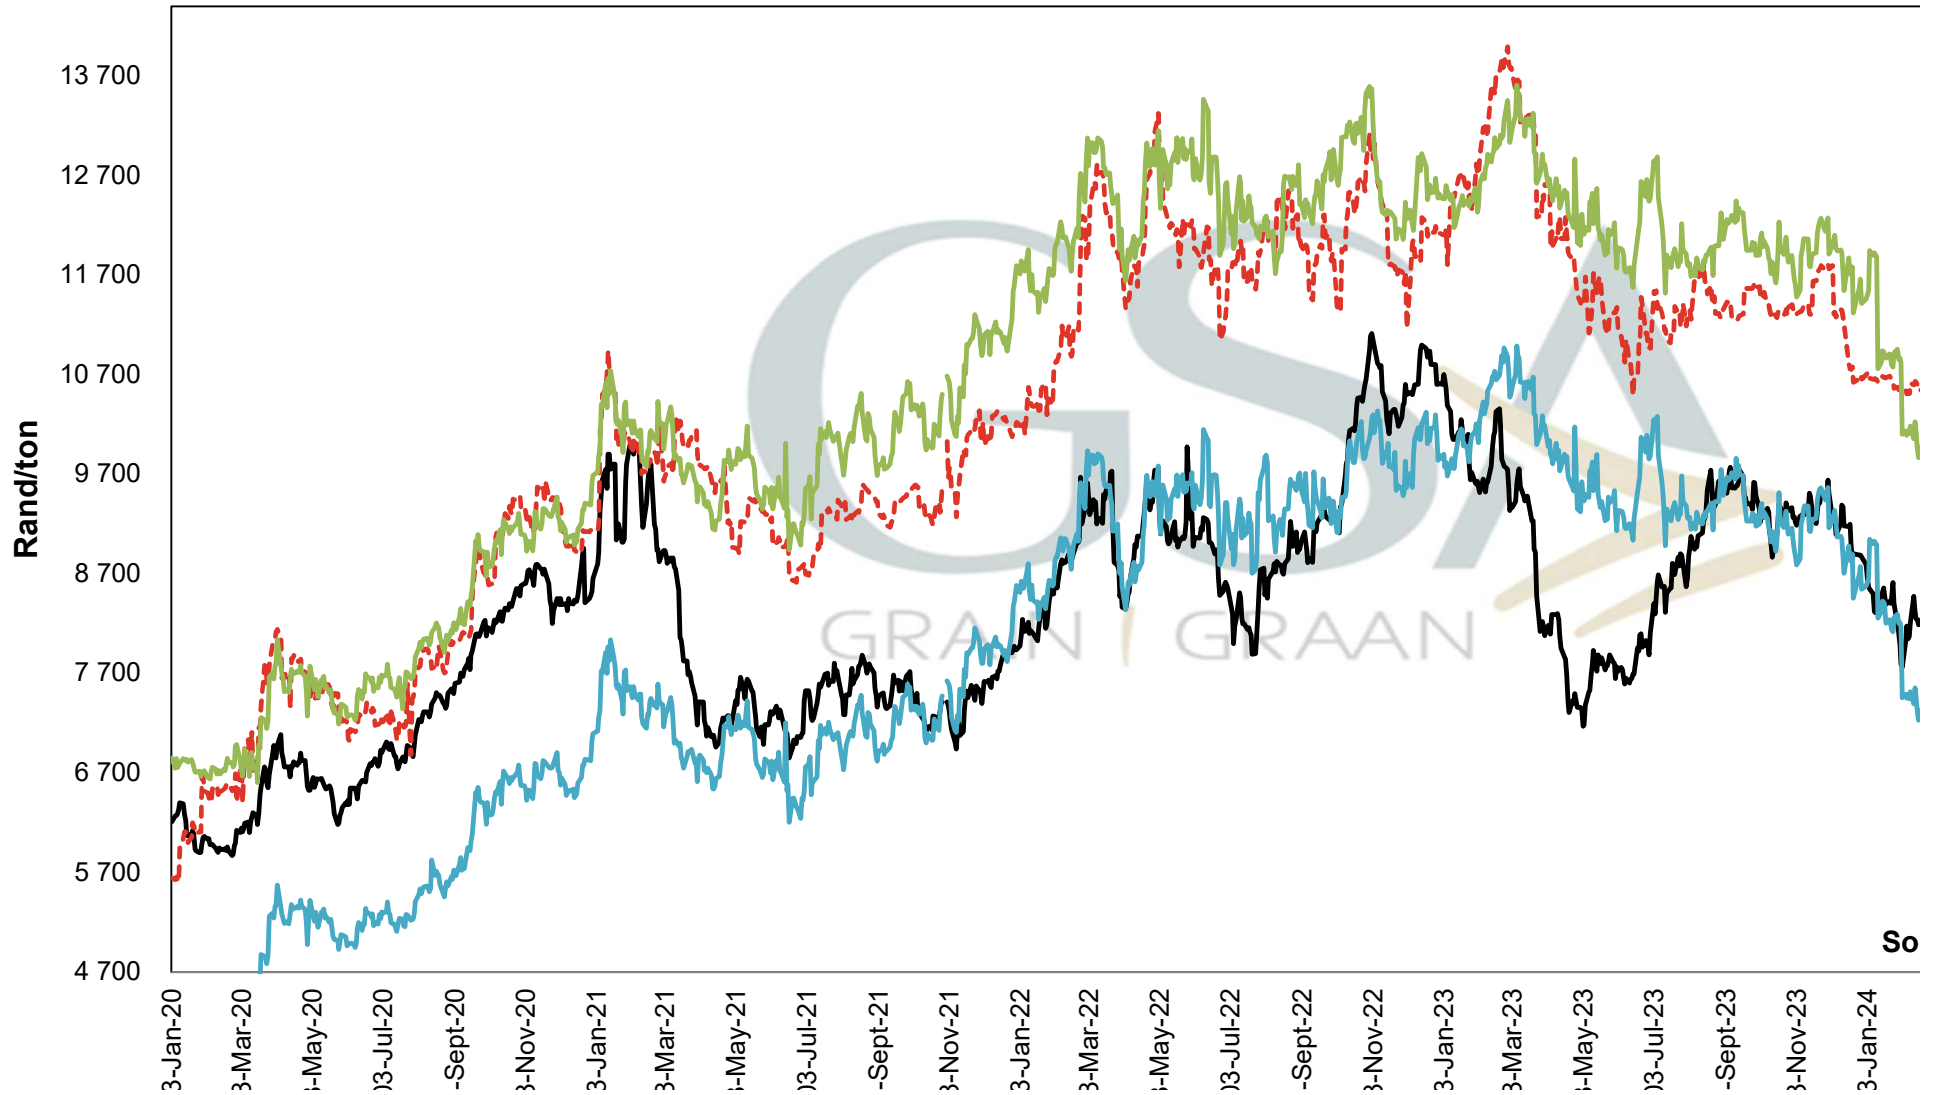

**PRICES OF DERIVED SOYBEAN DELIVERED IN RANDFONTEIN
PRYSE VAN AFGELEIDE SOJABONE GELEWER IN RANDFONTEIN**