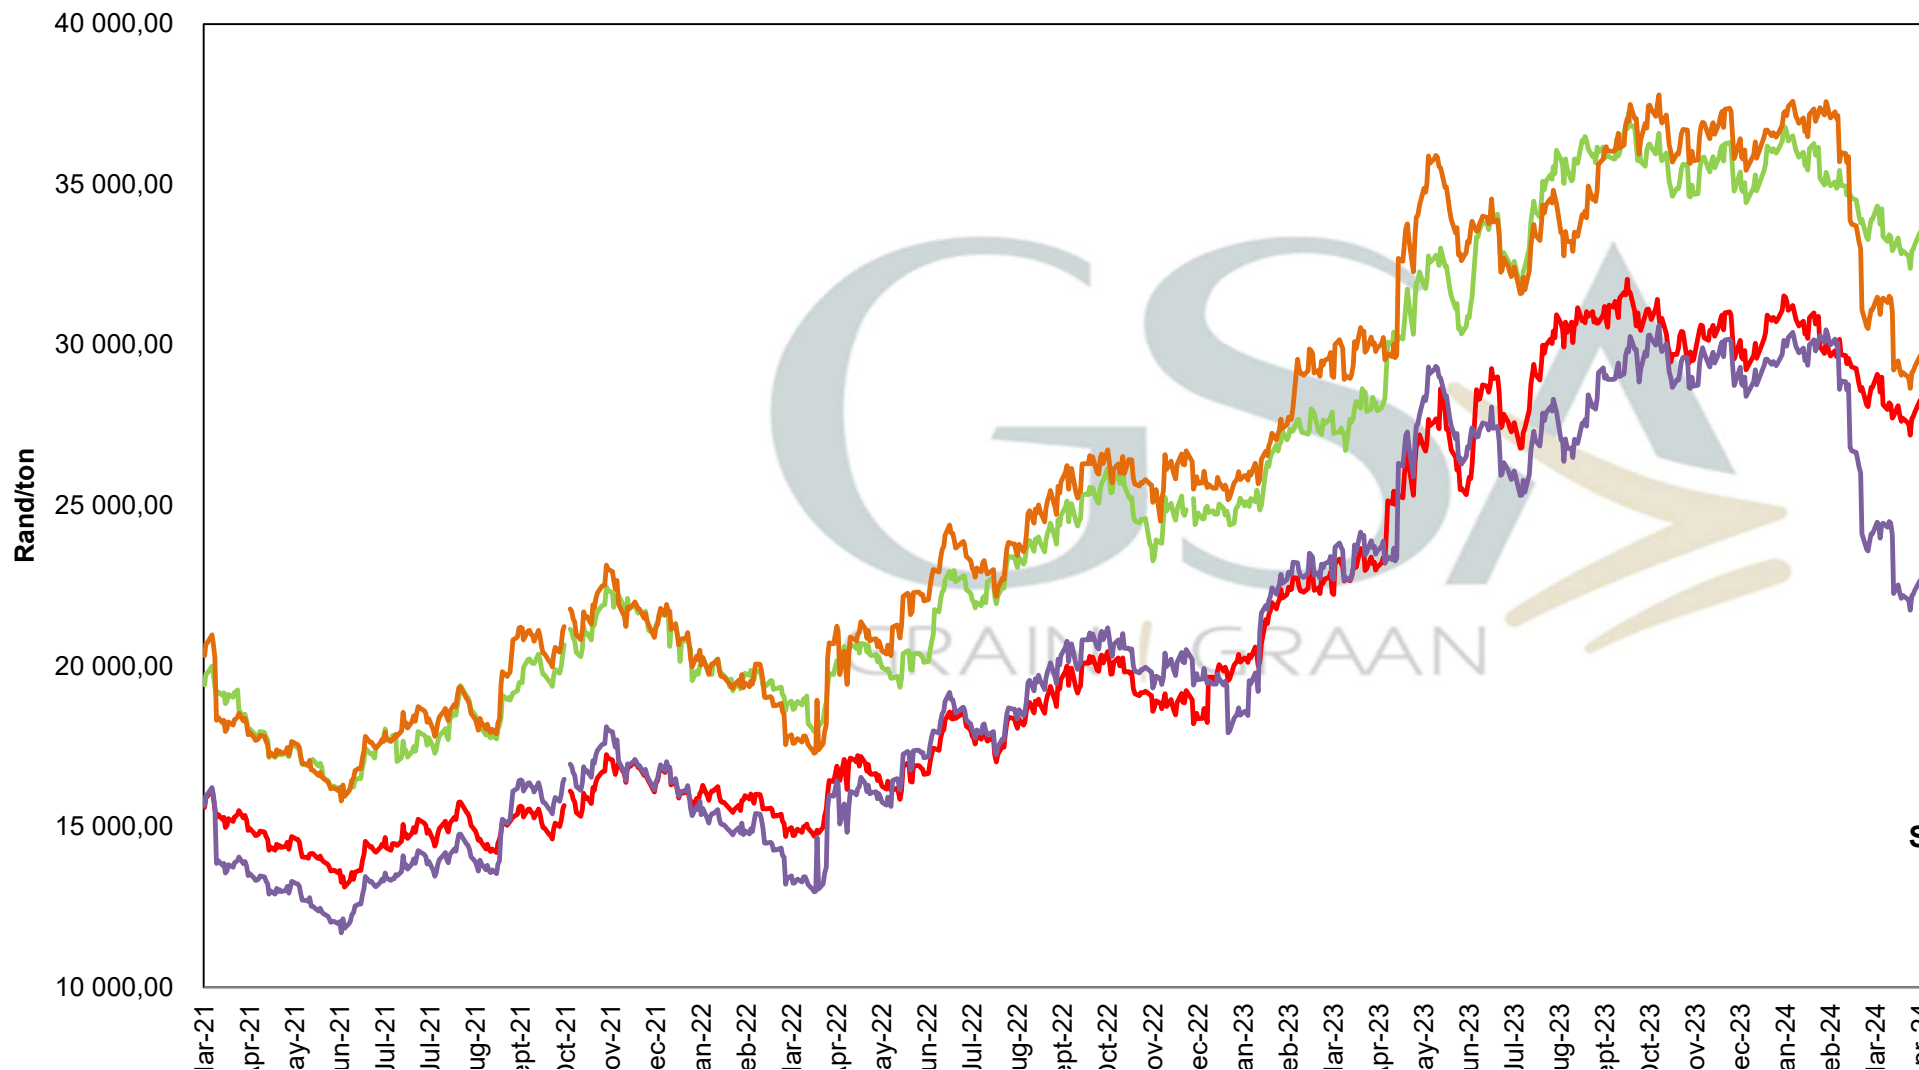

Sour

PRICES OF WHOLE SOYBEANS DELIVERED IN RANDFONTEIN (May'25)
PRYSE VAN HEEL SOJABONE GELEWER IN RANDFONTEIN (May'25)

10 500,00
10 000,00
9 500,00
9 000,00
8 500,00
8 000,00
7 500,00
7 000,00
6 500,00

Prys/ Price (R/ton)

**PRICES OF ARGENTINIAN SOYBEAN SEED DELIVERED IN RANDFONTEIN
PRYSE VAN ARGENTYNSE SOJABOON SAAD GELEWER IN RANDFONTEIN**

PRICES OF BRAZILIAN SOYBEAN DELIVERED IN RANDFONTEIN
PRYSE VAN BRASILIAANSE SOJABONE GELEWER IN RANDFONTEIN

**PRICES OF DERIVED SOYBEAN DELIVERED IN RANDFONTEIN
PRYSE VAN AFGELEIDE SOJABONE GELEWER IN RANDFONTEIN**

Prices of Canola in the Southern Cape (Swellendam)
Kanolapryse in die Suid-Kaap (Swellendam)

**PRODUCER PARITY PRICES OF PROCESSED AND GRADED CHOICE GRADE GROUNDNUTS (40/50) PROD
PARITEITSPRYSE VAN UITGEDOPTE EN GESORTEERDE KEURGRAAD GRONDBONE MET 'N PITGROOTTE**