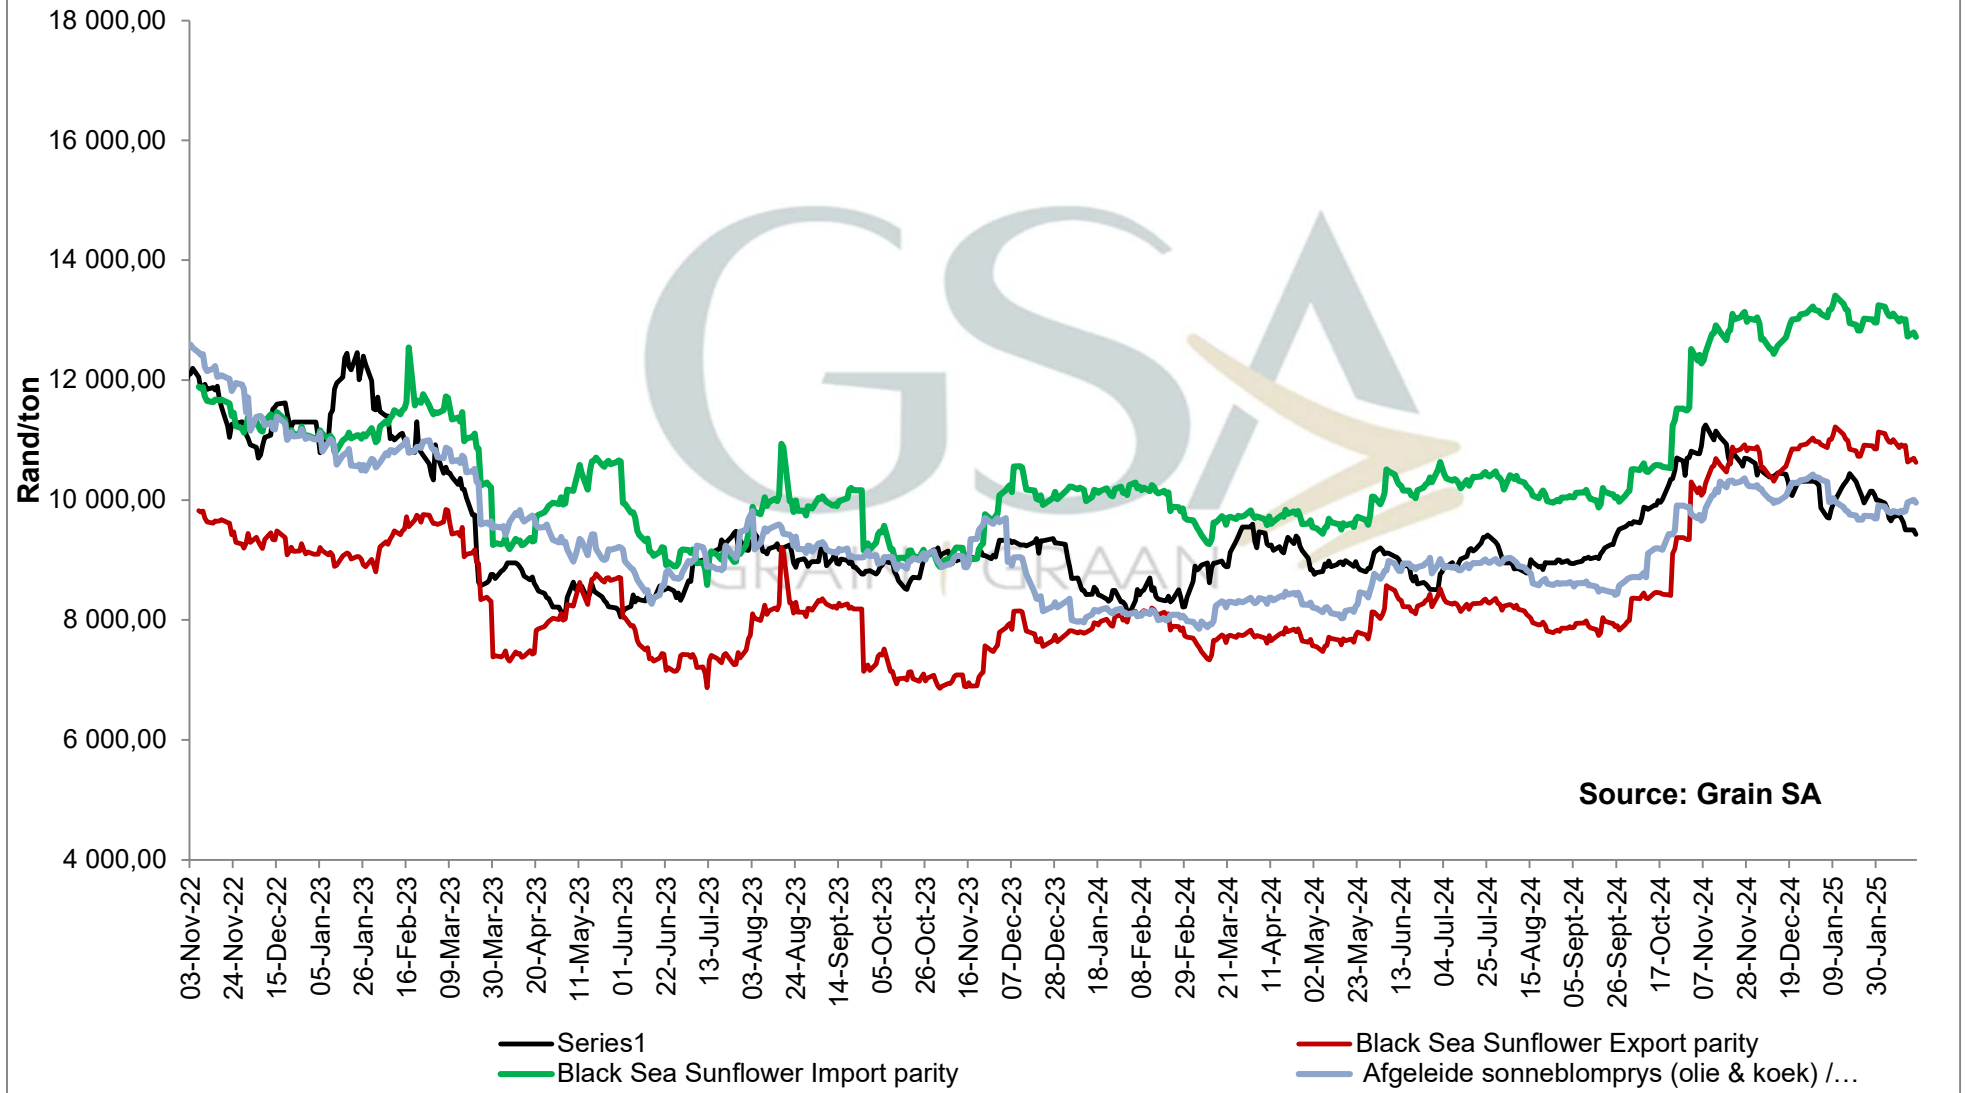

**PRICES OF EU SUNFLOWER SEED DELIVERED IN RANDFONTEIN
PRYSE VAN EU SONNEBLOMSAAD GELEWER IN RANDFONTEIN**

Source: Grain SA