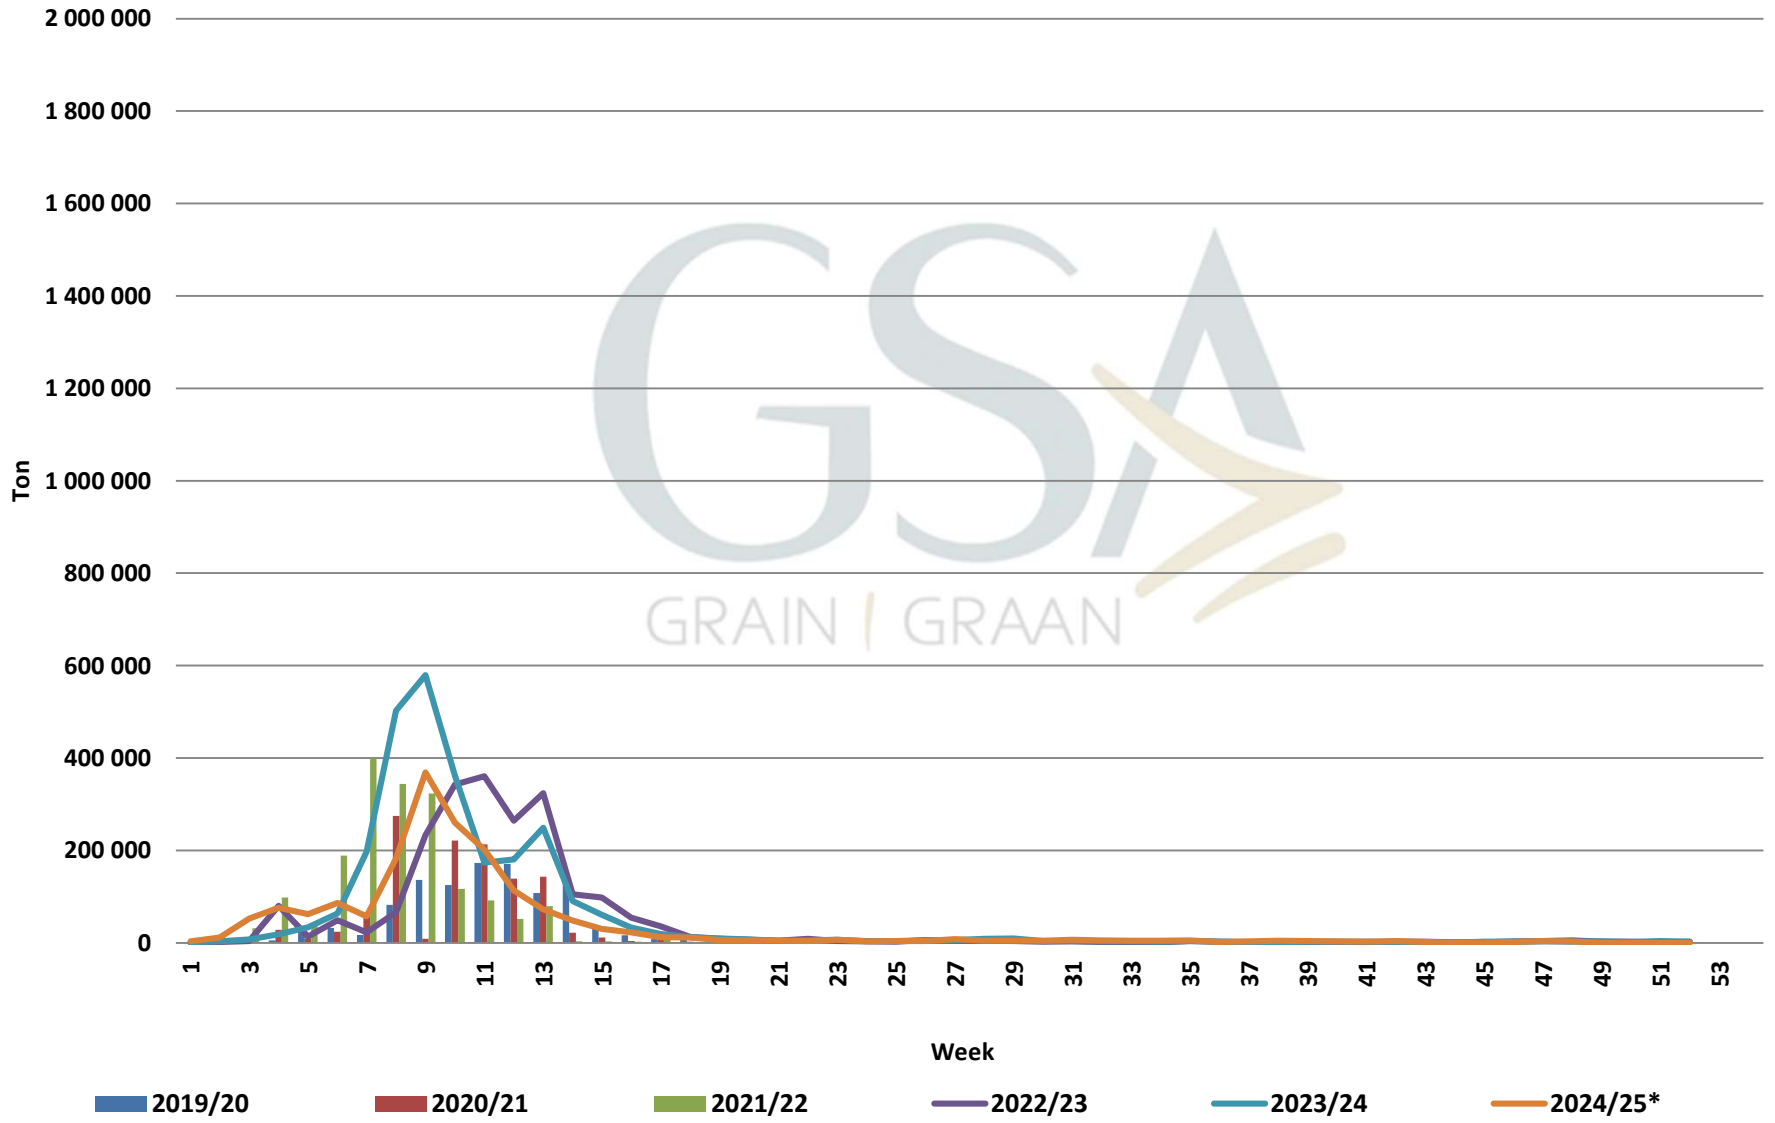

**Weeklikse sojaboon lewerings (Bemarkingsjaar: Maart tot Februarie)/
Weekly soybean deliveries (Marketing year March to February)**

Weeklikse kumulatiewe Sojaboon lewerings (Bemarkingsjaar: Maart 2024 tot Februarie 2025)

■ Sojabone/Soybeans

Total YTD soybean deliveries for the 2024/25 season vs previous season's