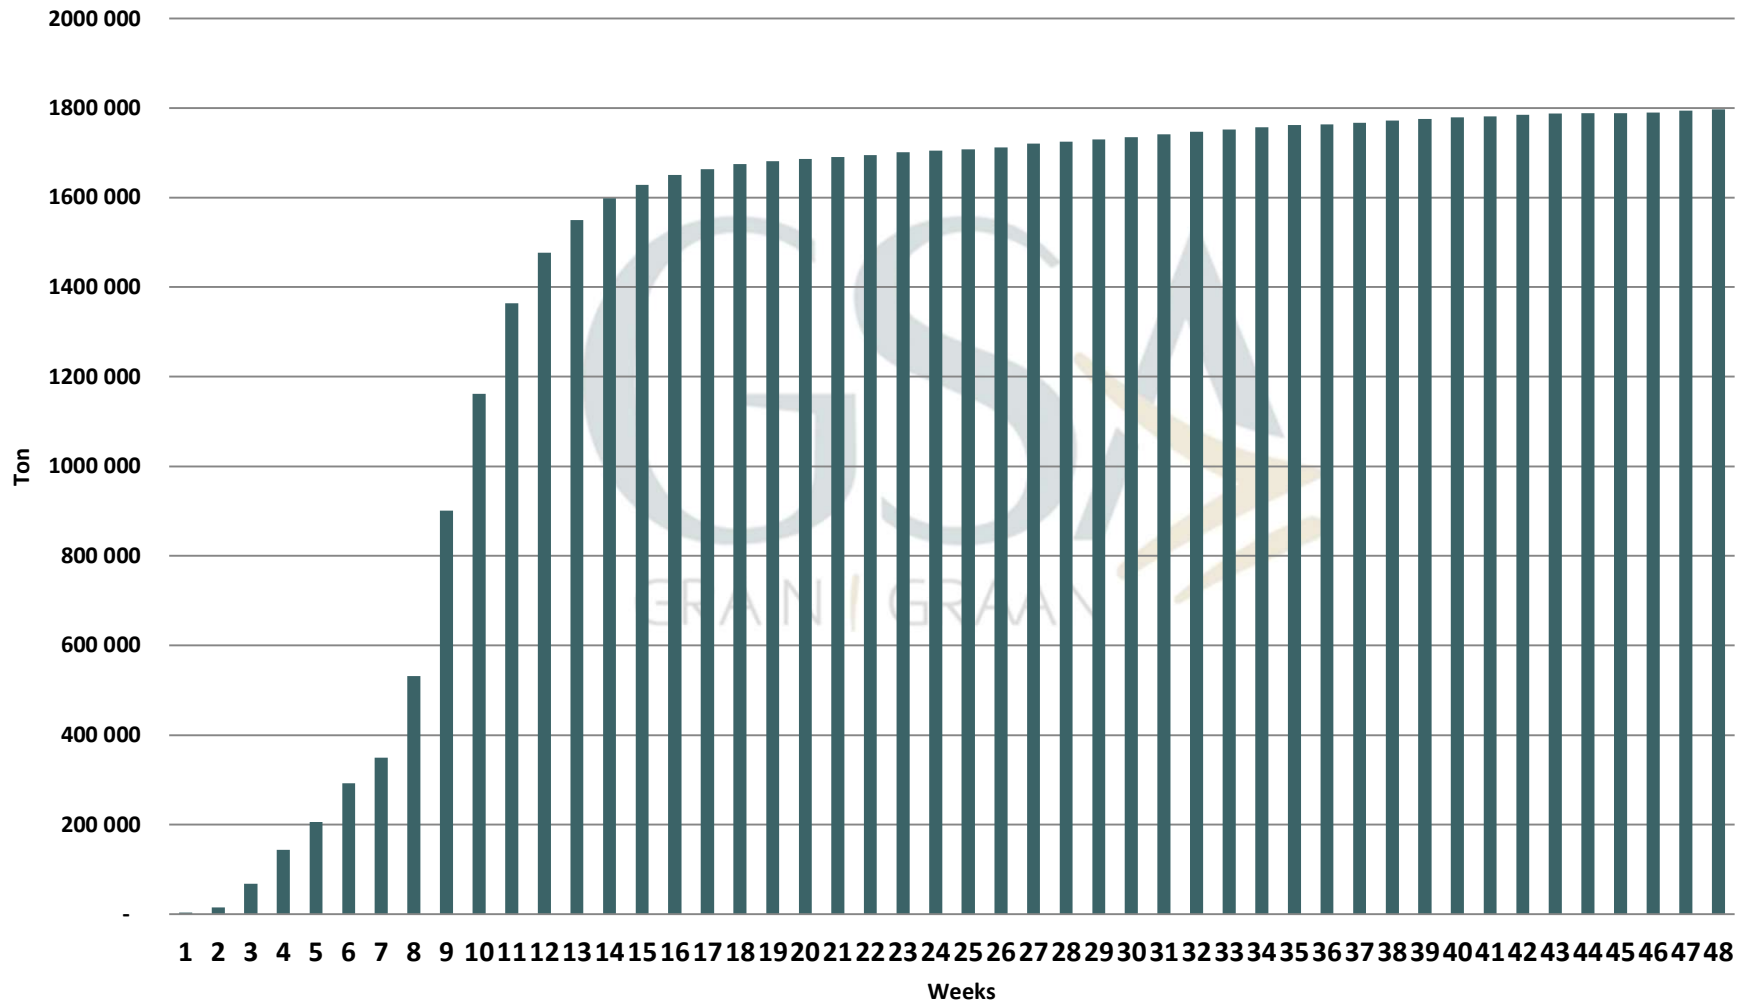

**Weeklikse sojaboon lewerings (Bemarkingsjaar: Maart tot Februarie)/
Weekly soybean deliveries (Marketing year March to February)**

Weeklikse kumulatiewe Sojaboon lewerings (Bemarkingsjaar: Maart 2024 tot Februarie 2025)

■ Sojabone/Soybeans

Total YTD soybean deliveries for the 2024/25 season vs previous season's