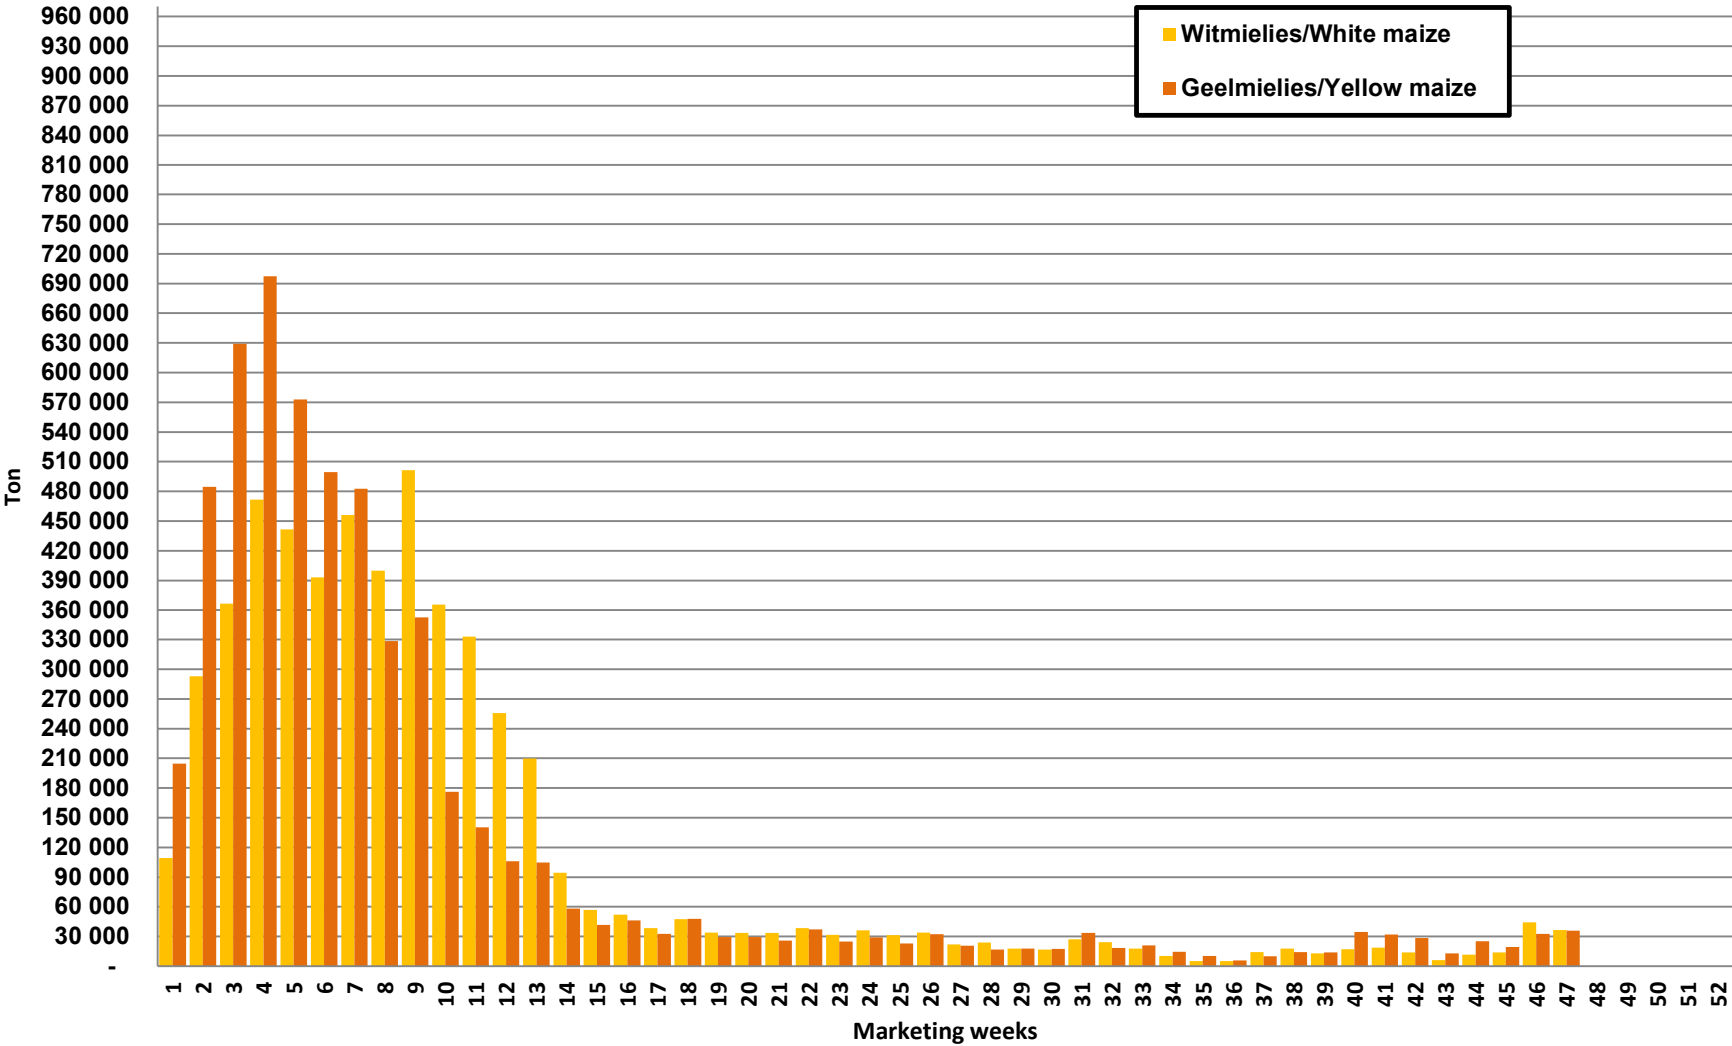

White Maize: Weekly producer deliveries

Yellow Maize: Weekly producer deliveries

Weeklikse mielielewerings (Bemarkingsjaar: Mei 2023 tot April 2024)

Weekly total maize deliveries (Marketing year: May 2024 to April 2025)

Weeklikse kumulatiewe mielielewerings (Bemarkingsjaar: Mei tot April)