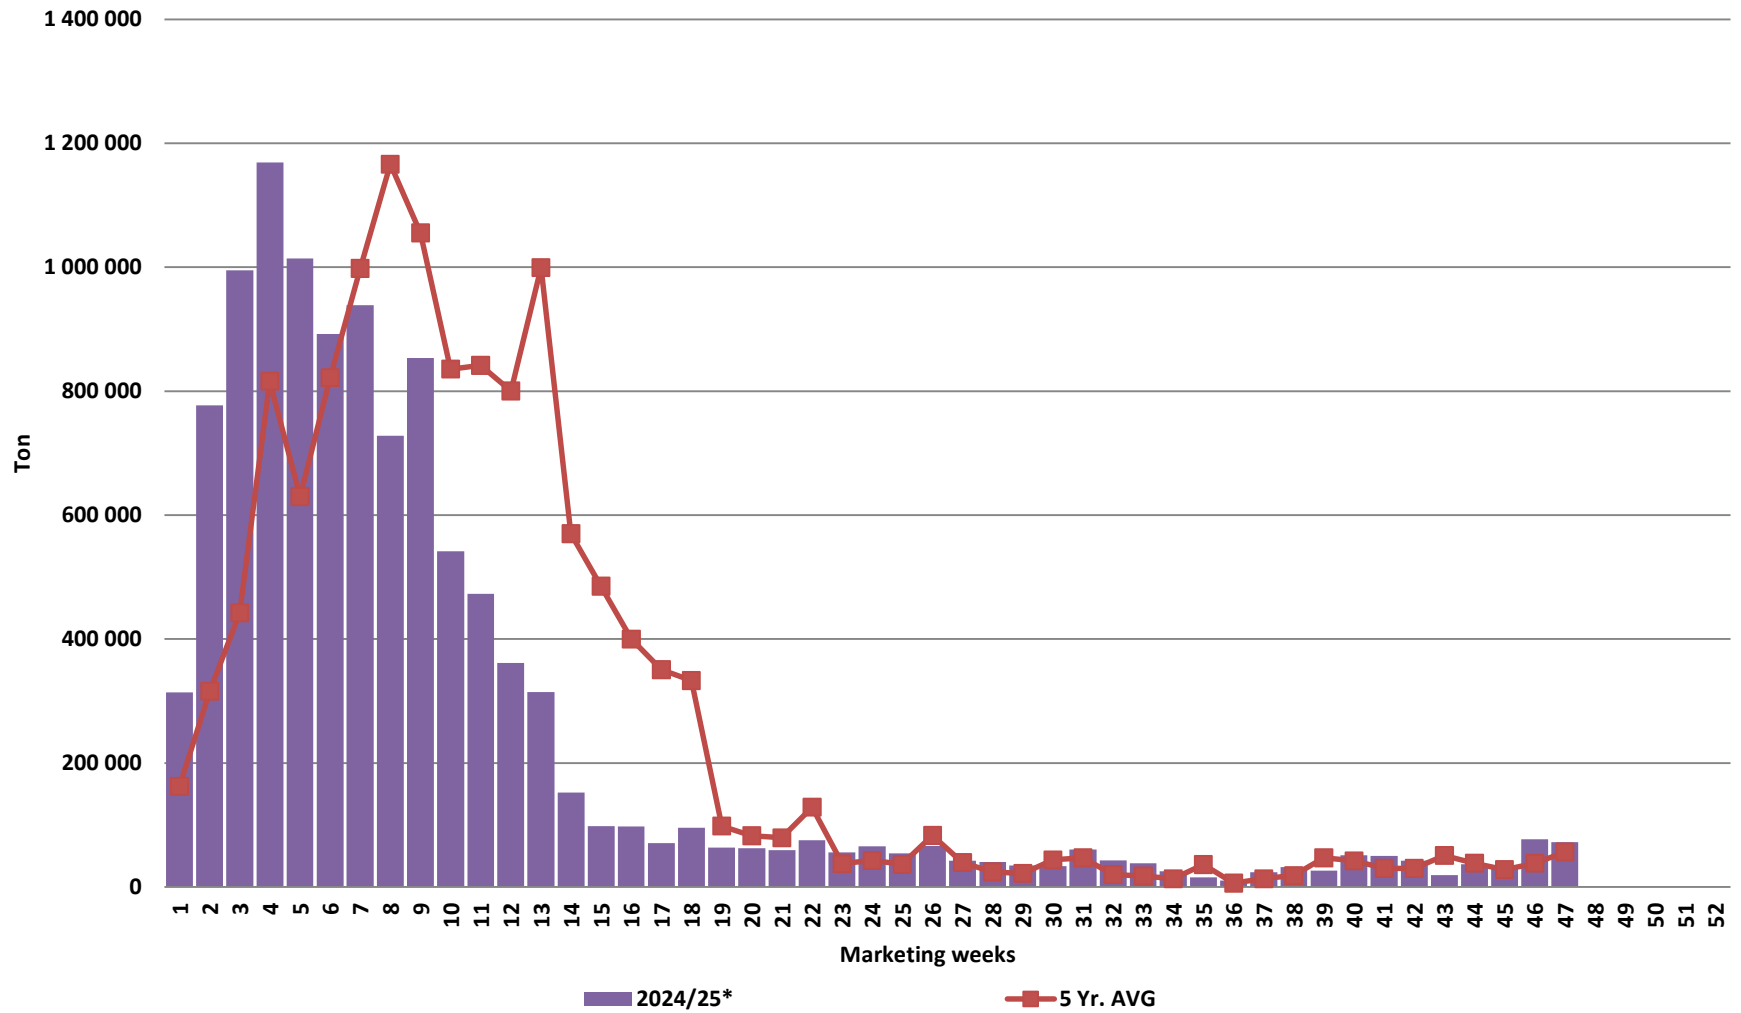

White Maize: Weekly producer deliveries

Yellow Maize: Weekly producer deliveries

Weeklikse mielielewerings (Bemarkingsjaar: Mei 2023 tot April 2024)

Weekly total maize deliveries (Marketing year: May 2024 to April 2025)

Weeklikse kumulatiewe mielielewerings (Bemarkingsjaar: Mei tot April)