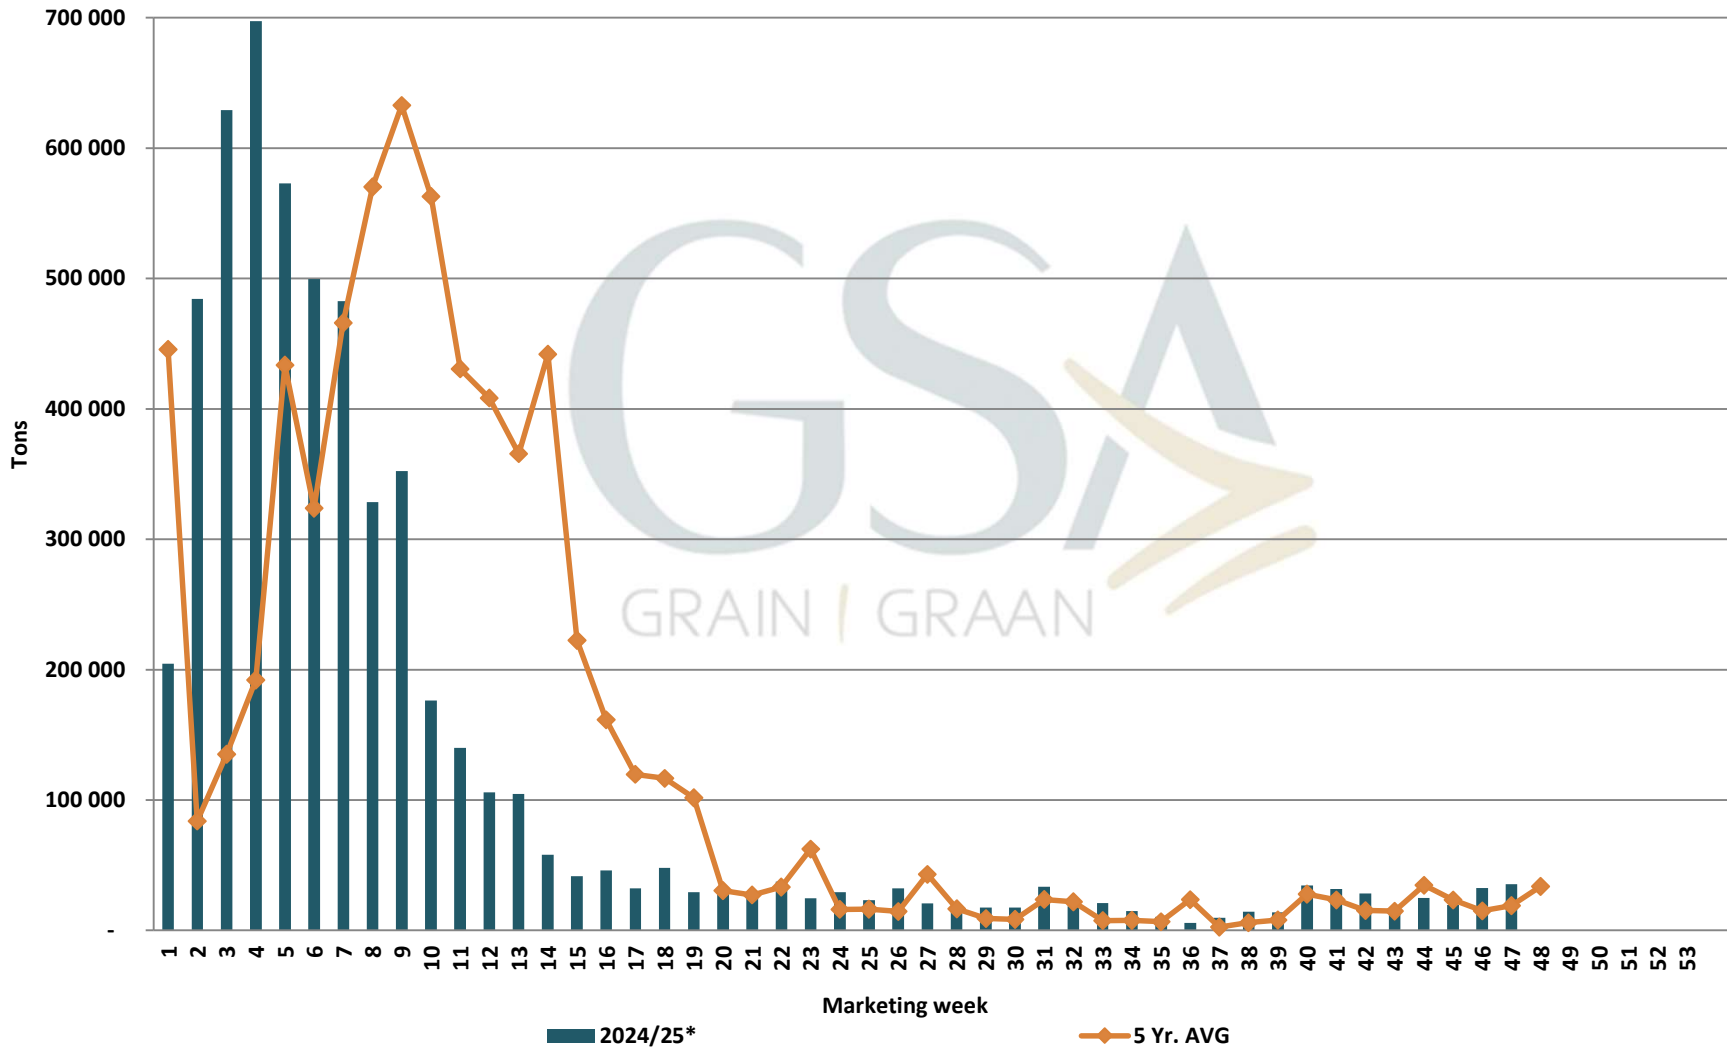

White Maize: Weekly producer deliveries

Yellow Maize: Weekly producer deliveries

Weeklikse mielielewerings (Bemarkingsjaar: Mei 2023 tot April 2024)

Weekly total maize deliveries (Marketing year: May 2024 to April 2025)

Weeklikse kumulatiewe mielielewerings (Bemarkingsjaar: Mei tot April)