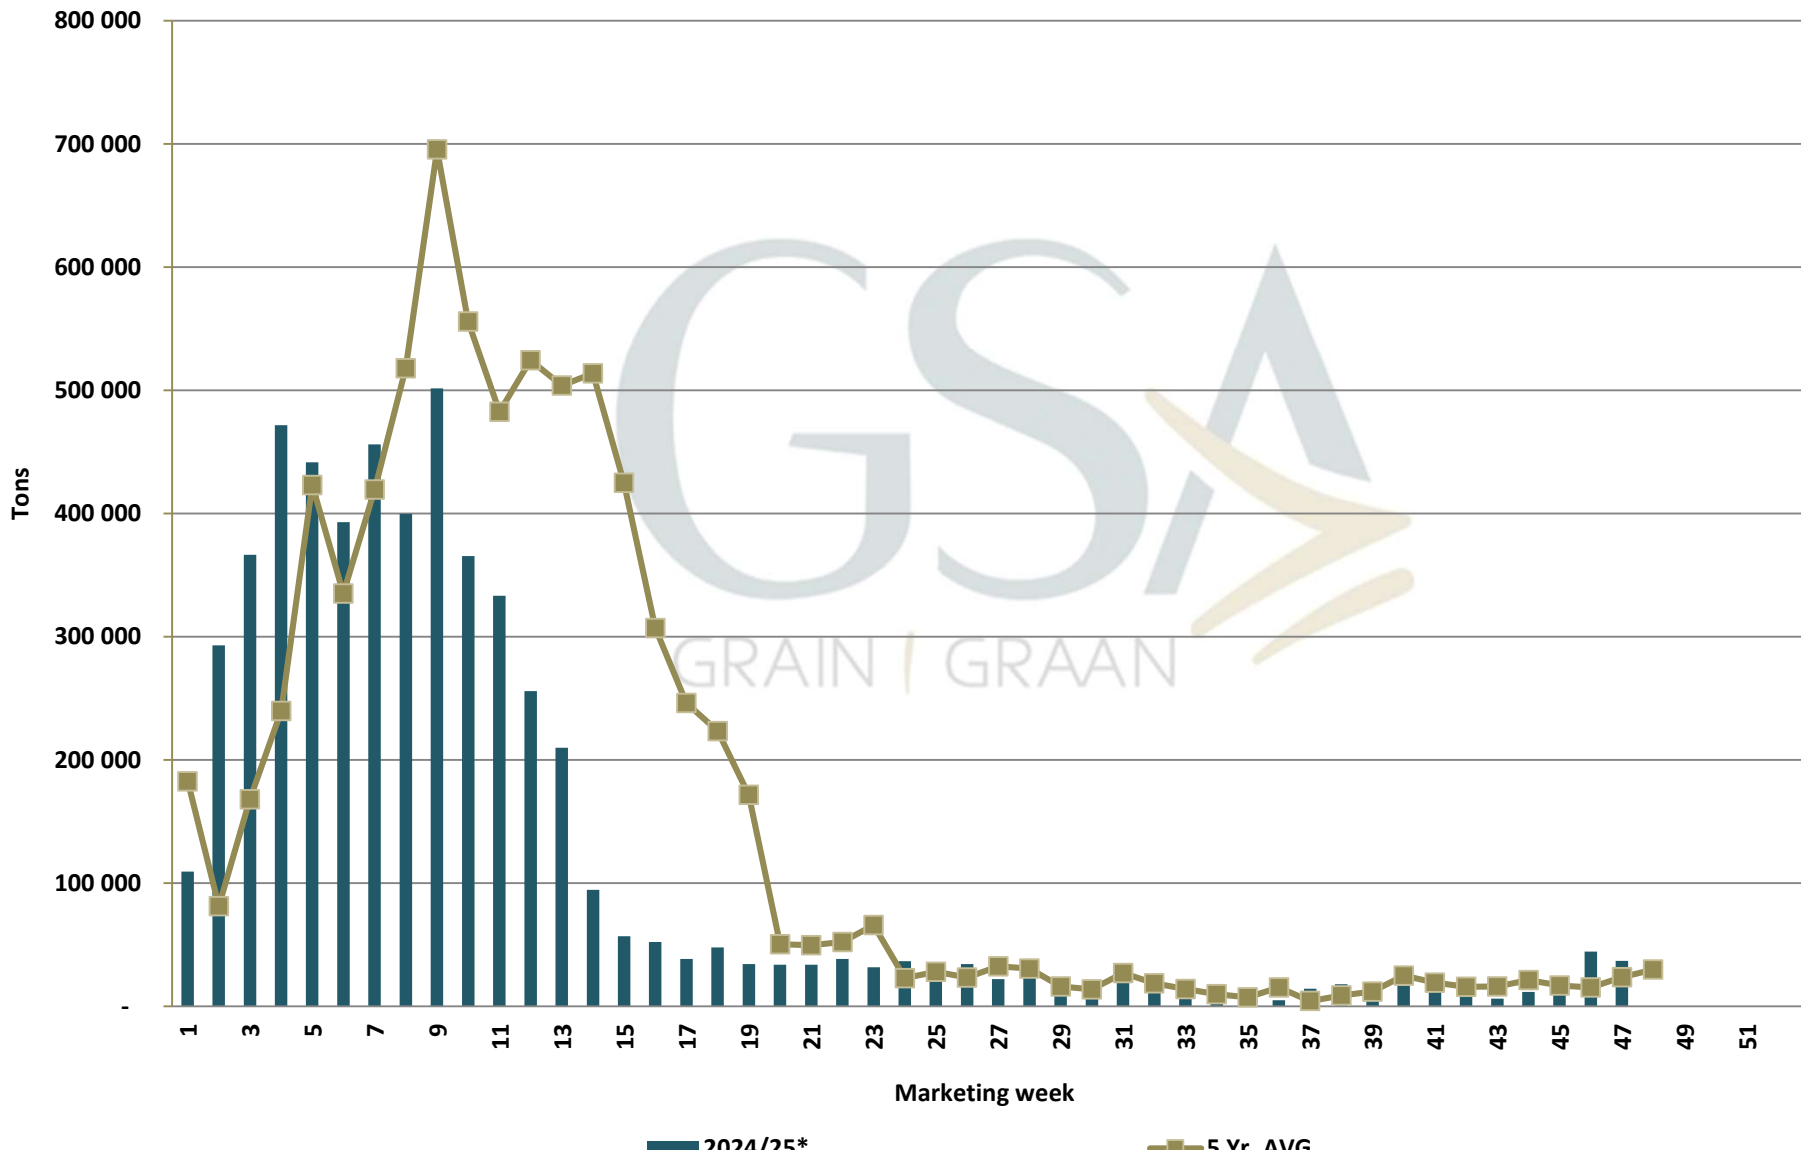

White Maize: Weekly producer deliveries

Yellow Maize: Weekly producer deliveries

Weeklikse mielielewerings (Bemarkingsjaar: Mei 2023 tot April 2024)

Weekly total maize deliveries (Marketing year: May 2024 to April 2025)

Weeklikse kumulatiewe mielielewerings (Bemarkingsjaar: Mei tot April)