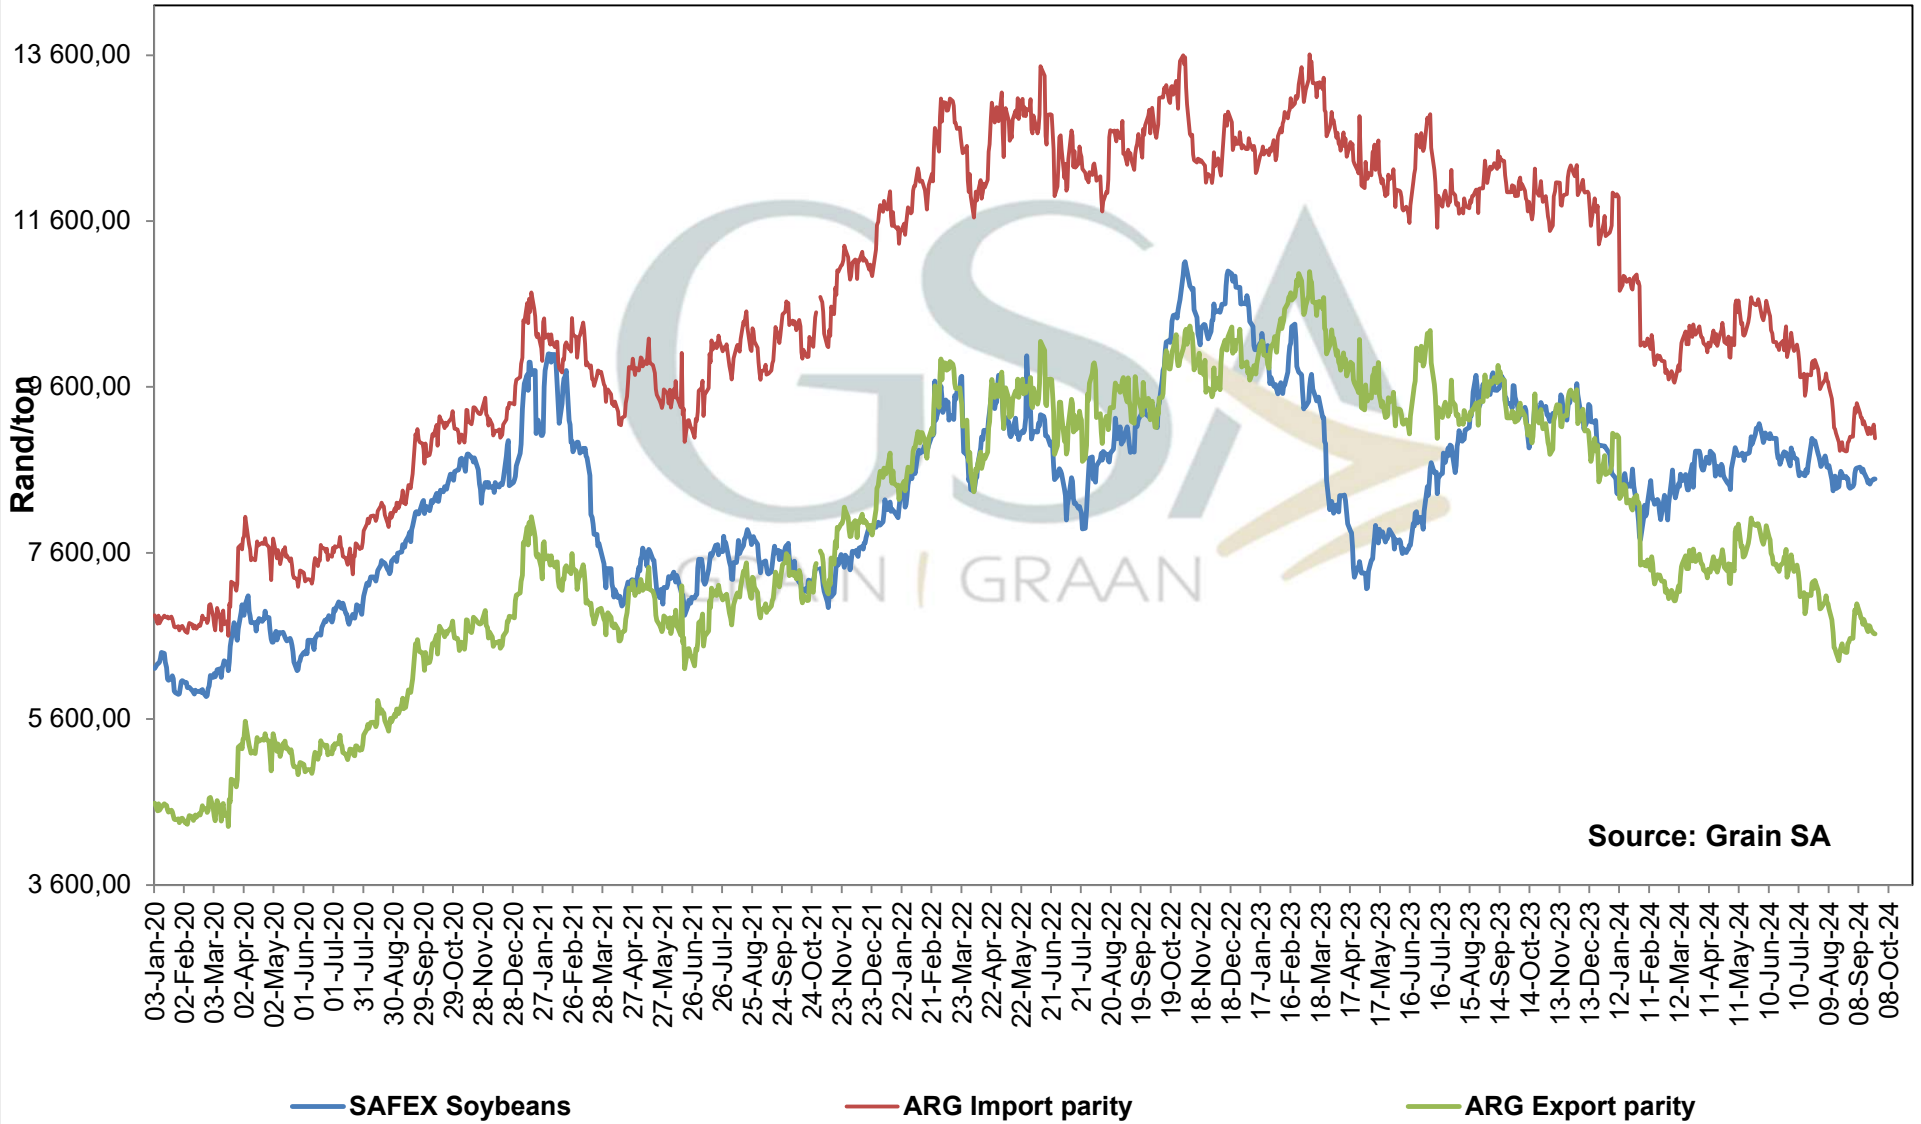

**PRICES OF ARGENTINIAN SOYBEAN SEED DELIVERED IN RANDFONTEIN
PRYSE VAN ARGENTYNSE SOJABOON SAAD GELEWER IN RANDFONTEIN**