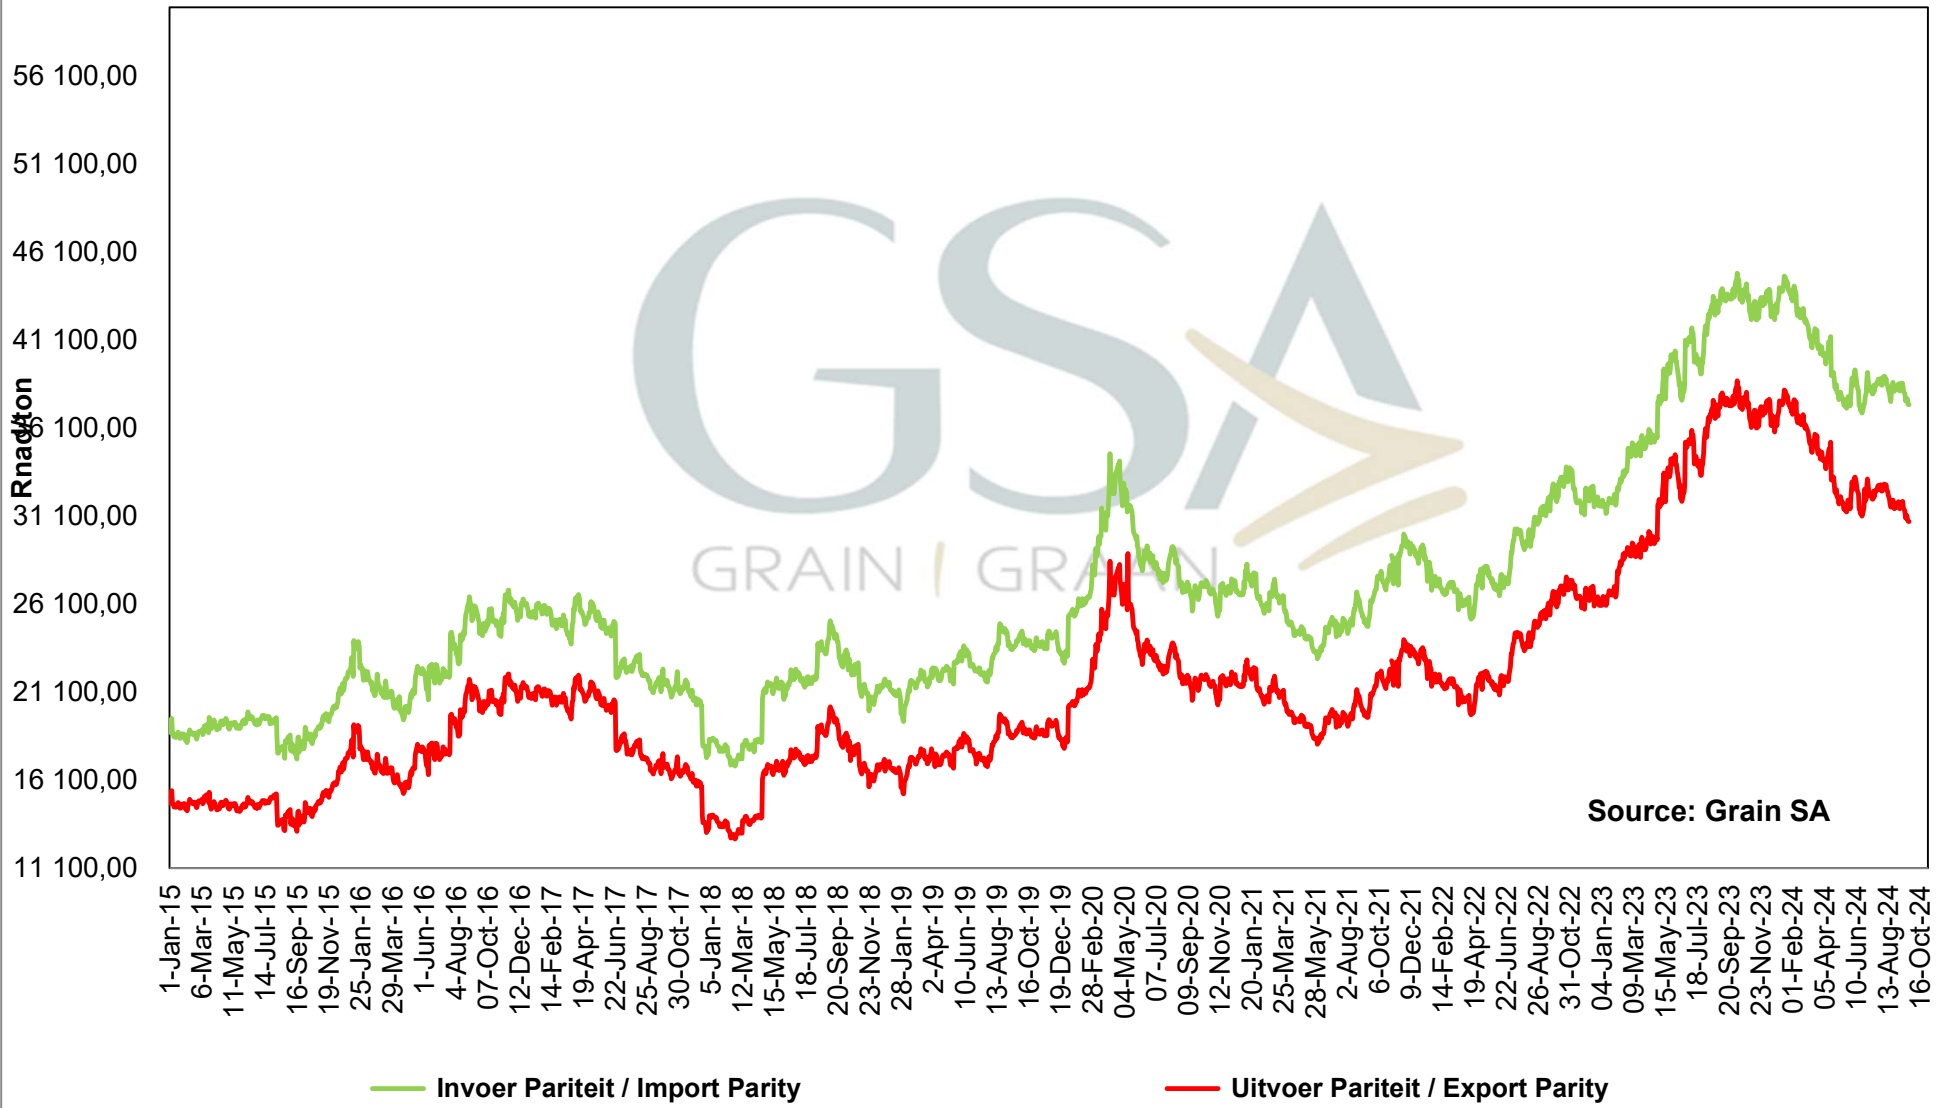

**PRICES OF PROCESSED AND GRADED USA CHOICE GRADE GROUNDNUTS (40/50)
(RANDFONTEIN)
PRYSE VAN UITGEDOP EN GESORTEERDE VSA KEURGRAAD GRONDBONE MET 'N PITGROOTTE
VAN 40/50 pitgrootte (RANDFONTEIN)**