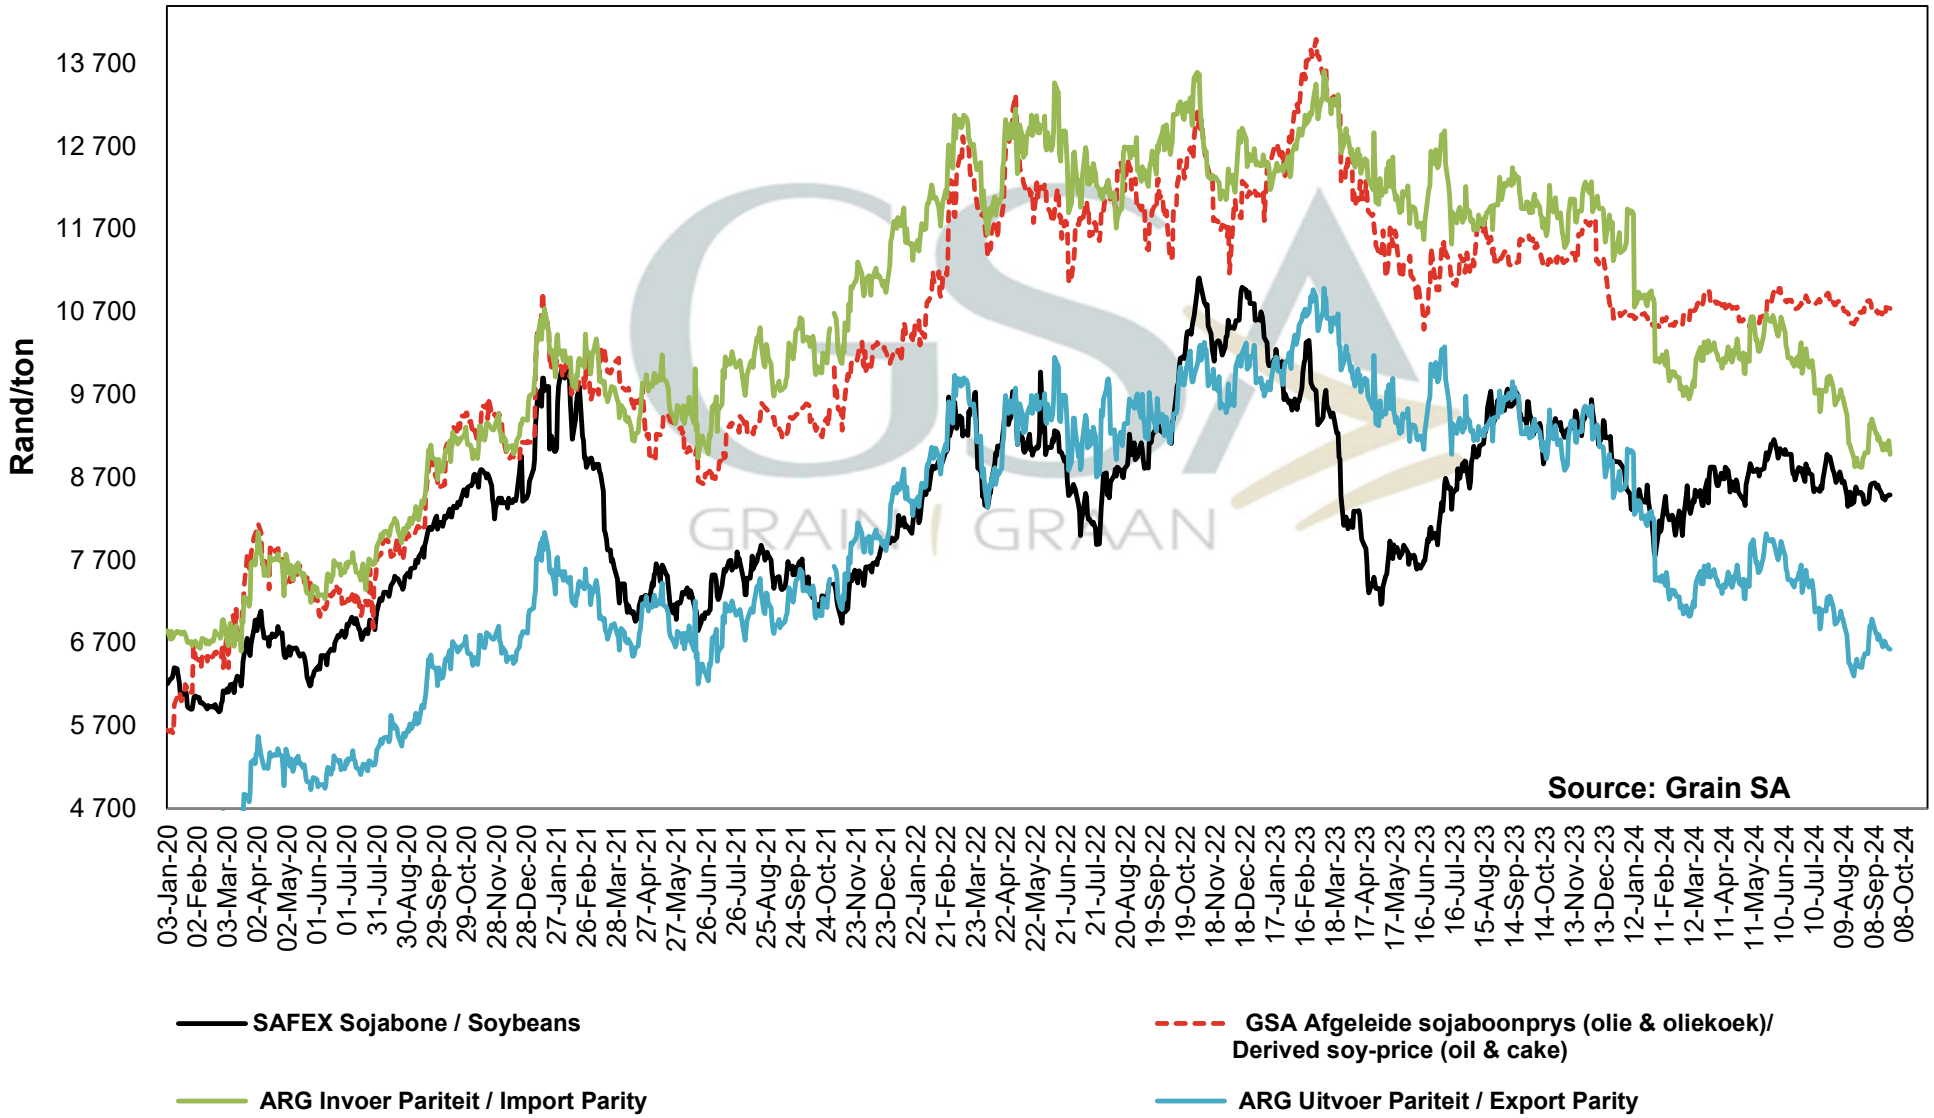

PRICES OF DERIVED SOYBEAN DELIVERED IN RANDFONTEIN
PRYSE VAN AFGELEIDE SOJABONE GELEWER IN RANDFONTEIN