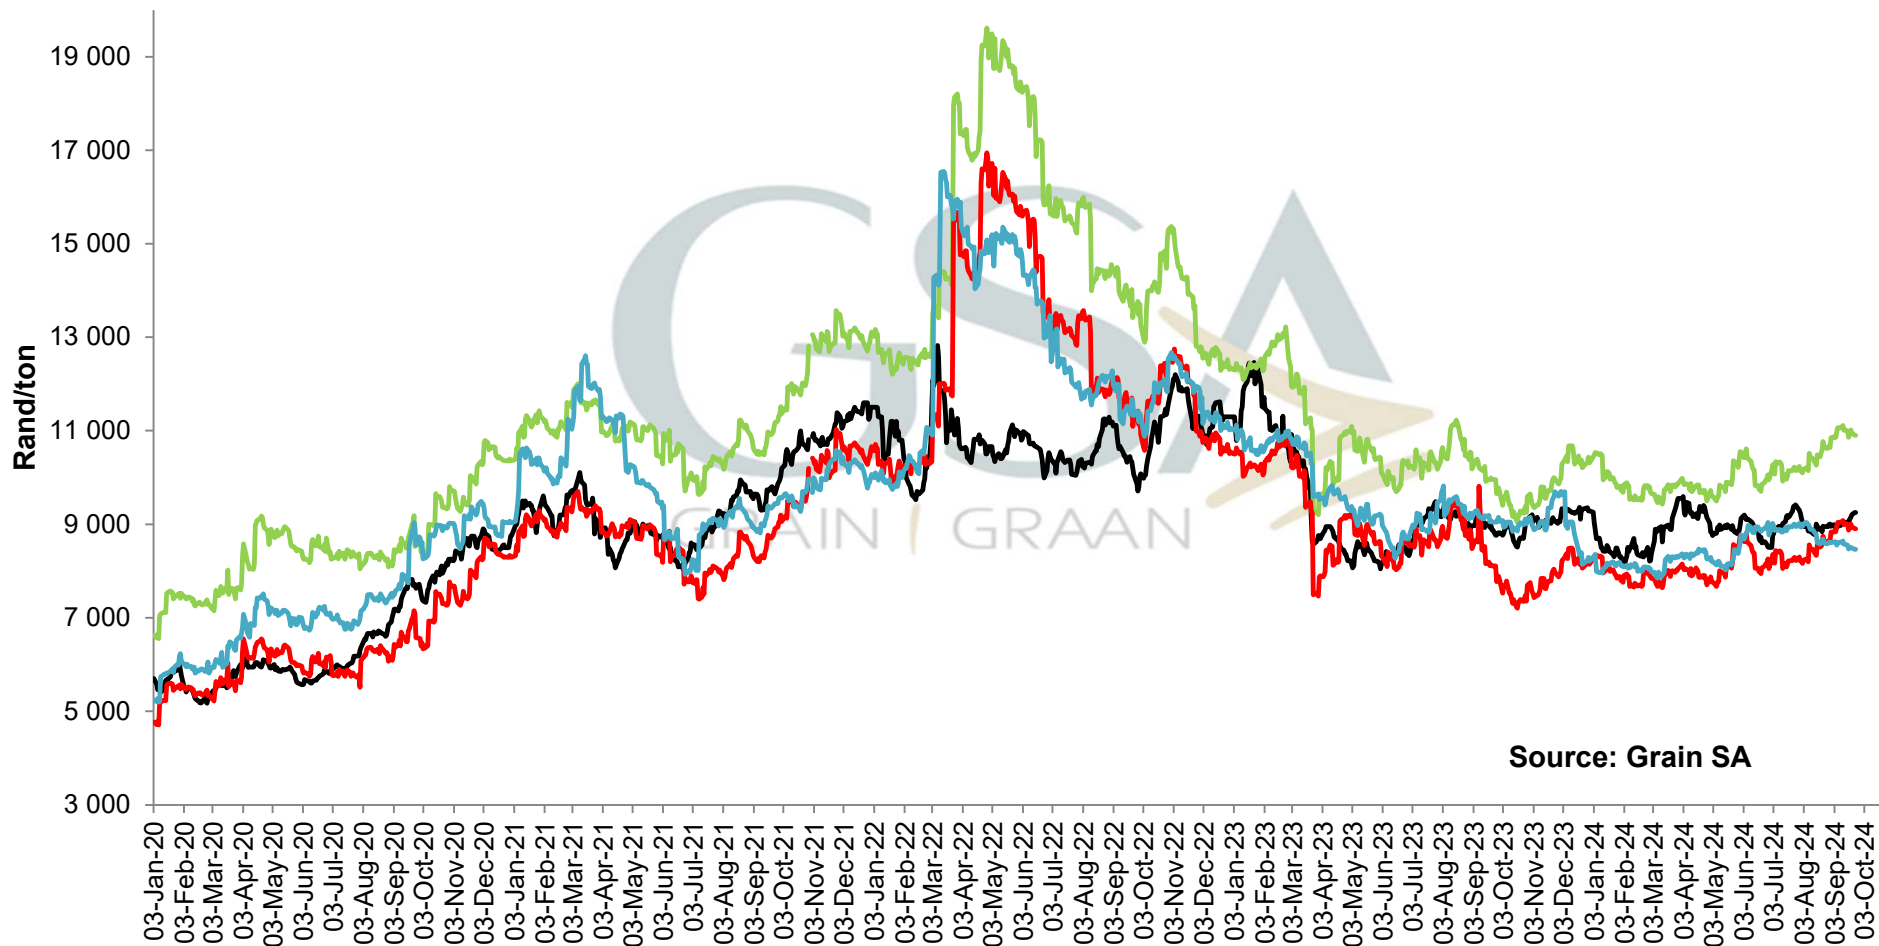

PRICES OF EU SUNFLOWER SEED DELIVERED IN RANDFONTEIN PRYSE VAN EU SONNEBLOMSAAD GELEWER IN RANDFONTEIN

Source: Grain SA

— SAFEX Sunneblom / Sunflower — Invoer Pariteit / Import Parity — Uitvoer Pariteit / Export Parity — Afgeleide sonneblomprys (olie & koek) / Derived sunflowerprice (oil & cake)