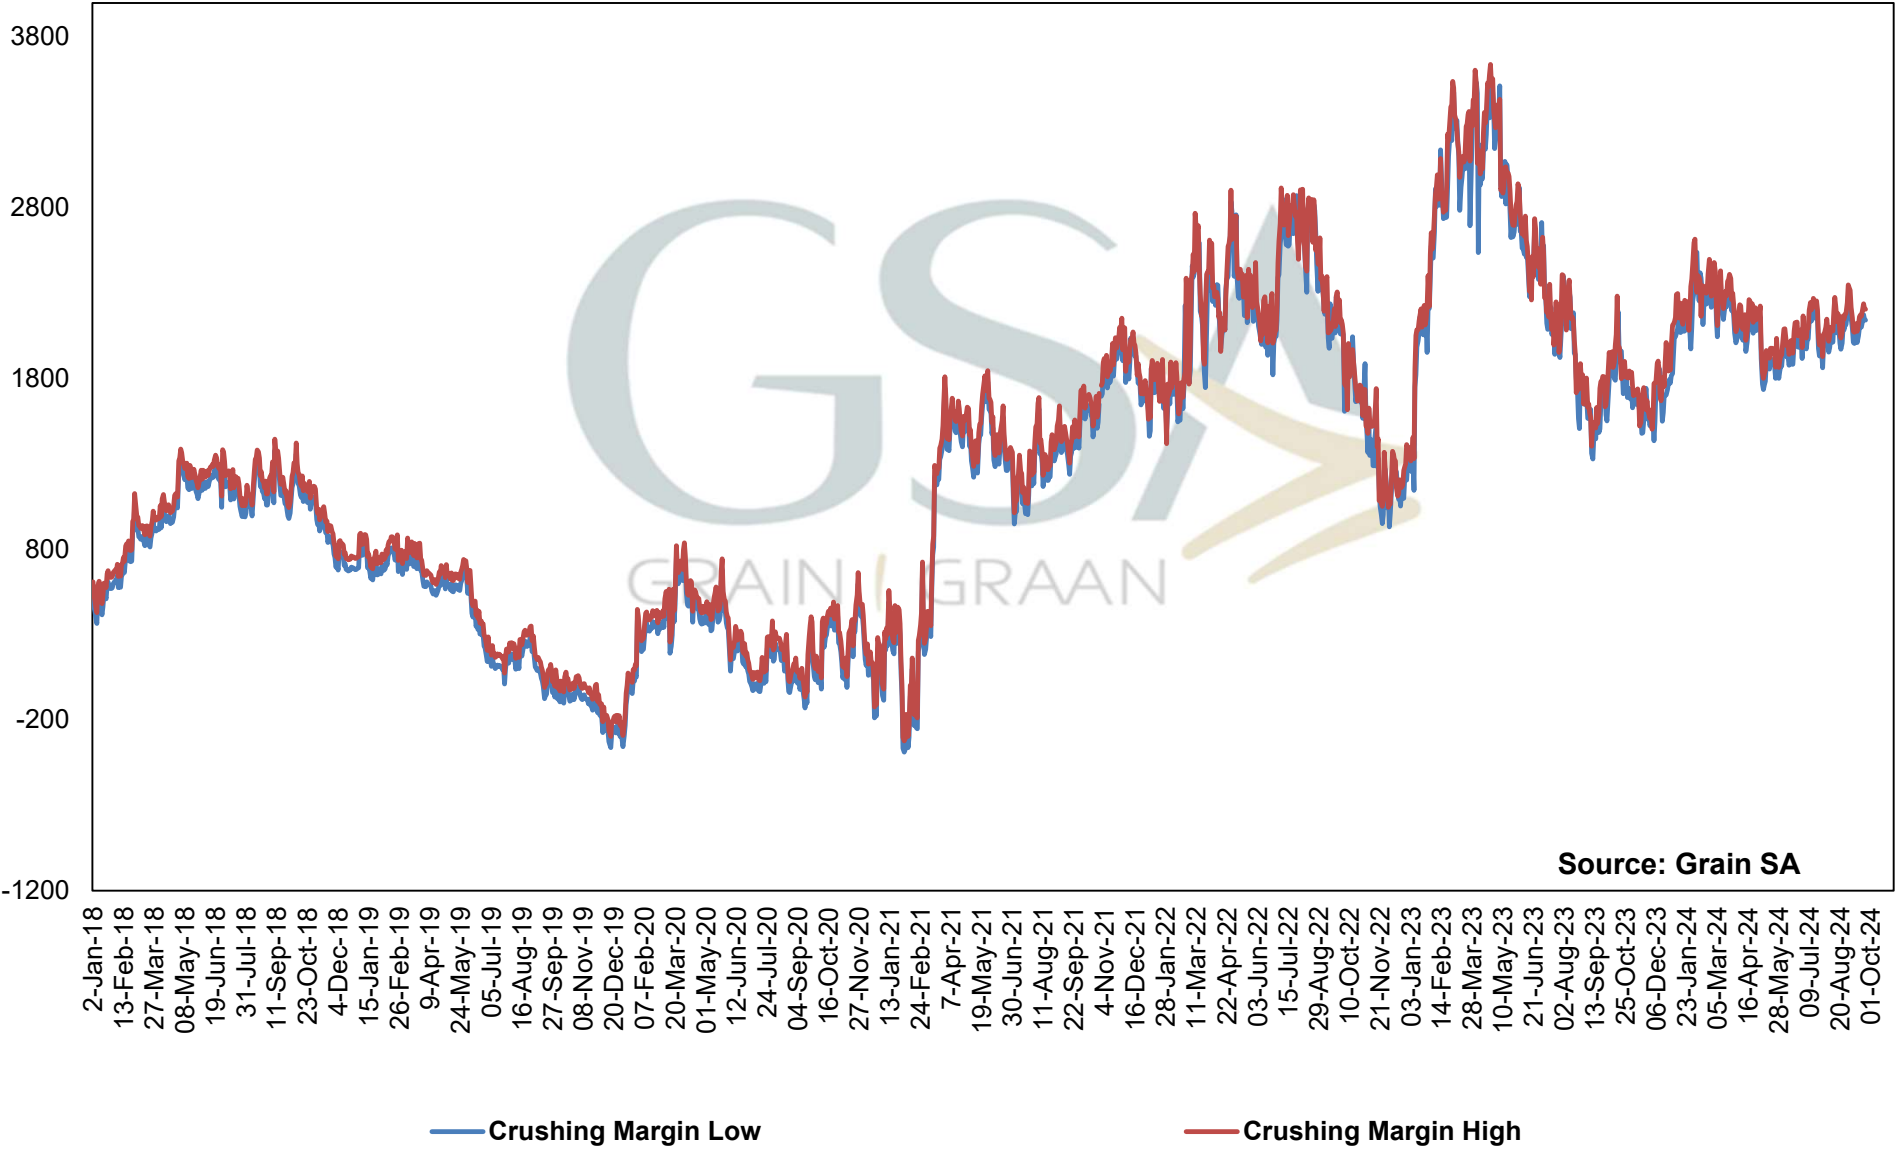

PRICES OF SOYBEAN CRUSHING MARGIN PRYSE VAN SOJABOON PERSMARGE