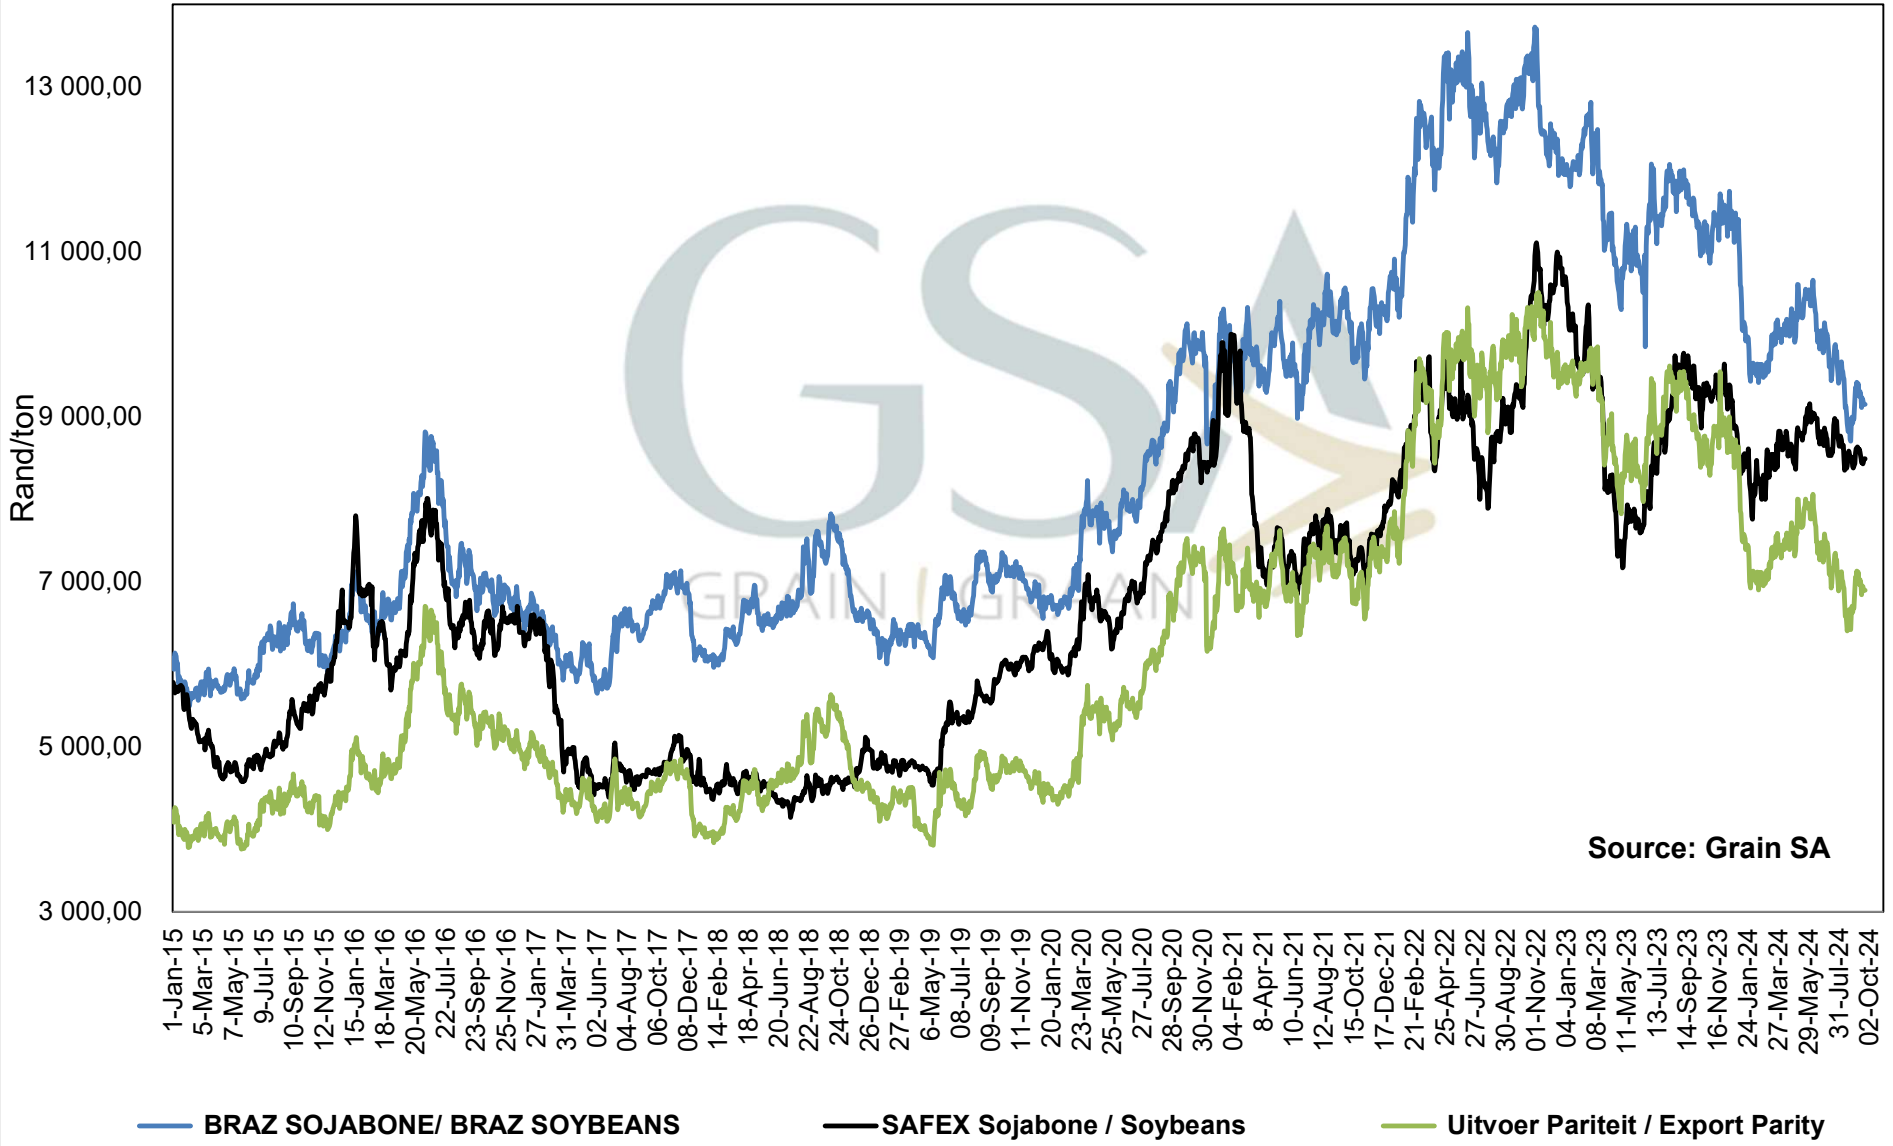

PRICES OF EU SUNFLOWER SEED DELIVERED IN RANDFONTEIN PRYSE VAN EU SONNEBLOMSAAD GELEWER IN RANDFONTEIN

Source: Grain SA

— SAFEX Sunneblom / Sunflower — Invoer Pariteit / Import Parity — Uitvoer Pariteit / Export Parity — Afgeleide sonneblomprys (olie & koek) / Derived sunflowerprice (oil & cake)

PRICES OF WHOLE SOYBEANS DELIVERED IN RANDFONTEIN PRYSE VAN HEEL SOJABONE GELEWER IN RANDFONTEIN

**PRICES OF SOYBEAN SEED DELIVERED IN RANDFONTEIN
 PRYSE VAN SOJABOONSAAD GELEWER IN RANDFONTEIN**

**PRICES OF ARGENTINIAN SOYBEAN SEED DELIVERED IN RANDFONTEIN
 PRYSE VAN ARGENTYNSE SOJABOON SAAD GELEWER IN RANDFONTEIN**

**PRICES OF BRAZILIAN SOYBEAN DELIVERED IN RANDFONTEIN
PRYSE VAN BRASILIAANSE SOJABONE GELEWER IN RANDFONTEIN**

PRICES OF DERIVED SOYBEAN DELIVERED IN RANDFONTEIN
PRYSE VAN AFGELEIDE SOJABONE GELEWER IN RANDFONTEIN