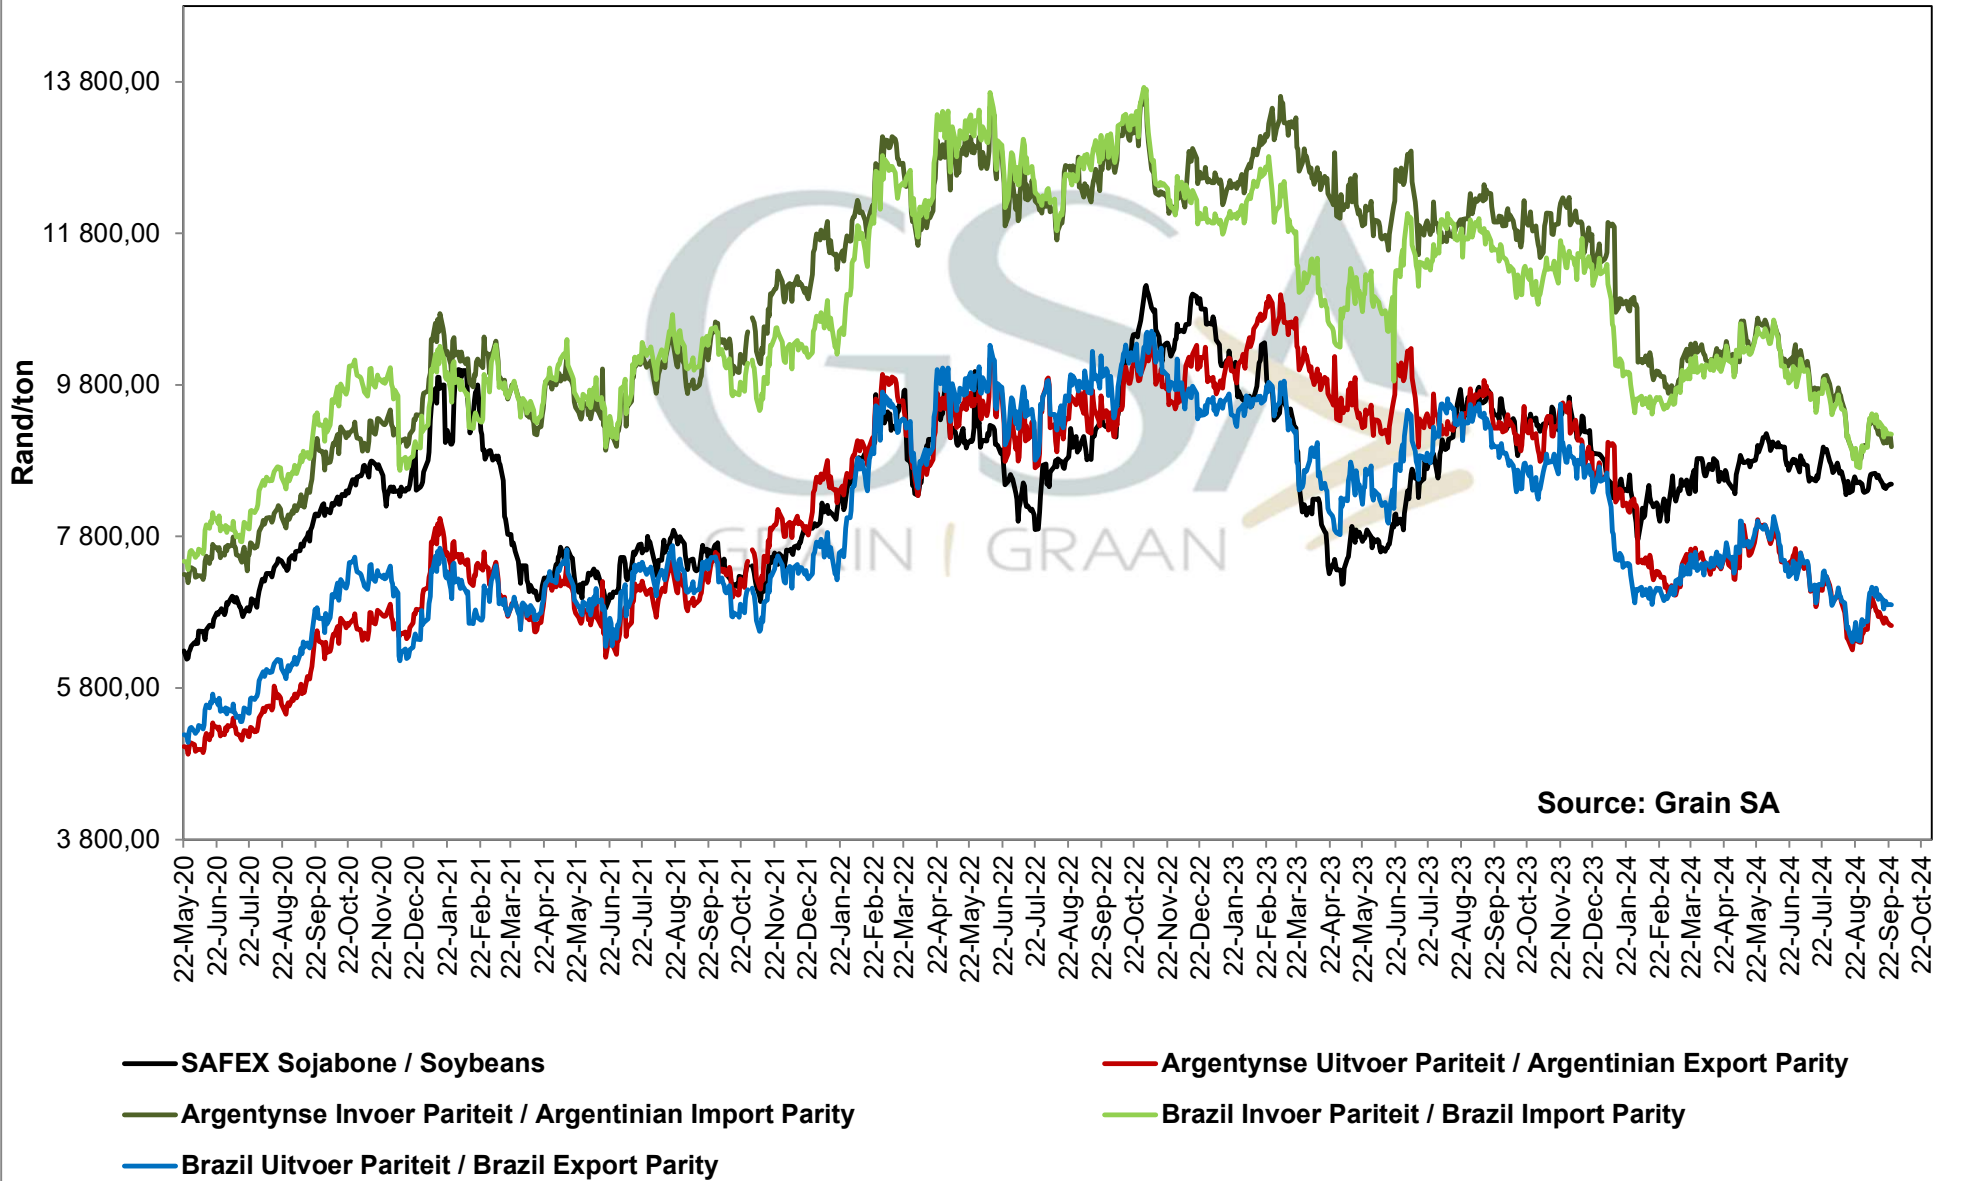

PRICES OF WHOLE SOYBEANS DELIVERED IN RANDFONTEIN PRYSE VAN HEEL SOJABONE GELEWER IN RANDFONTEIN