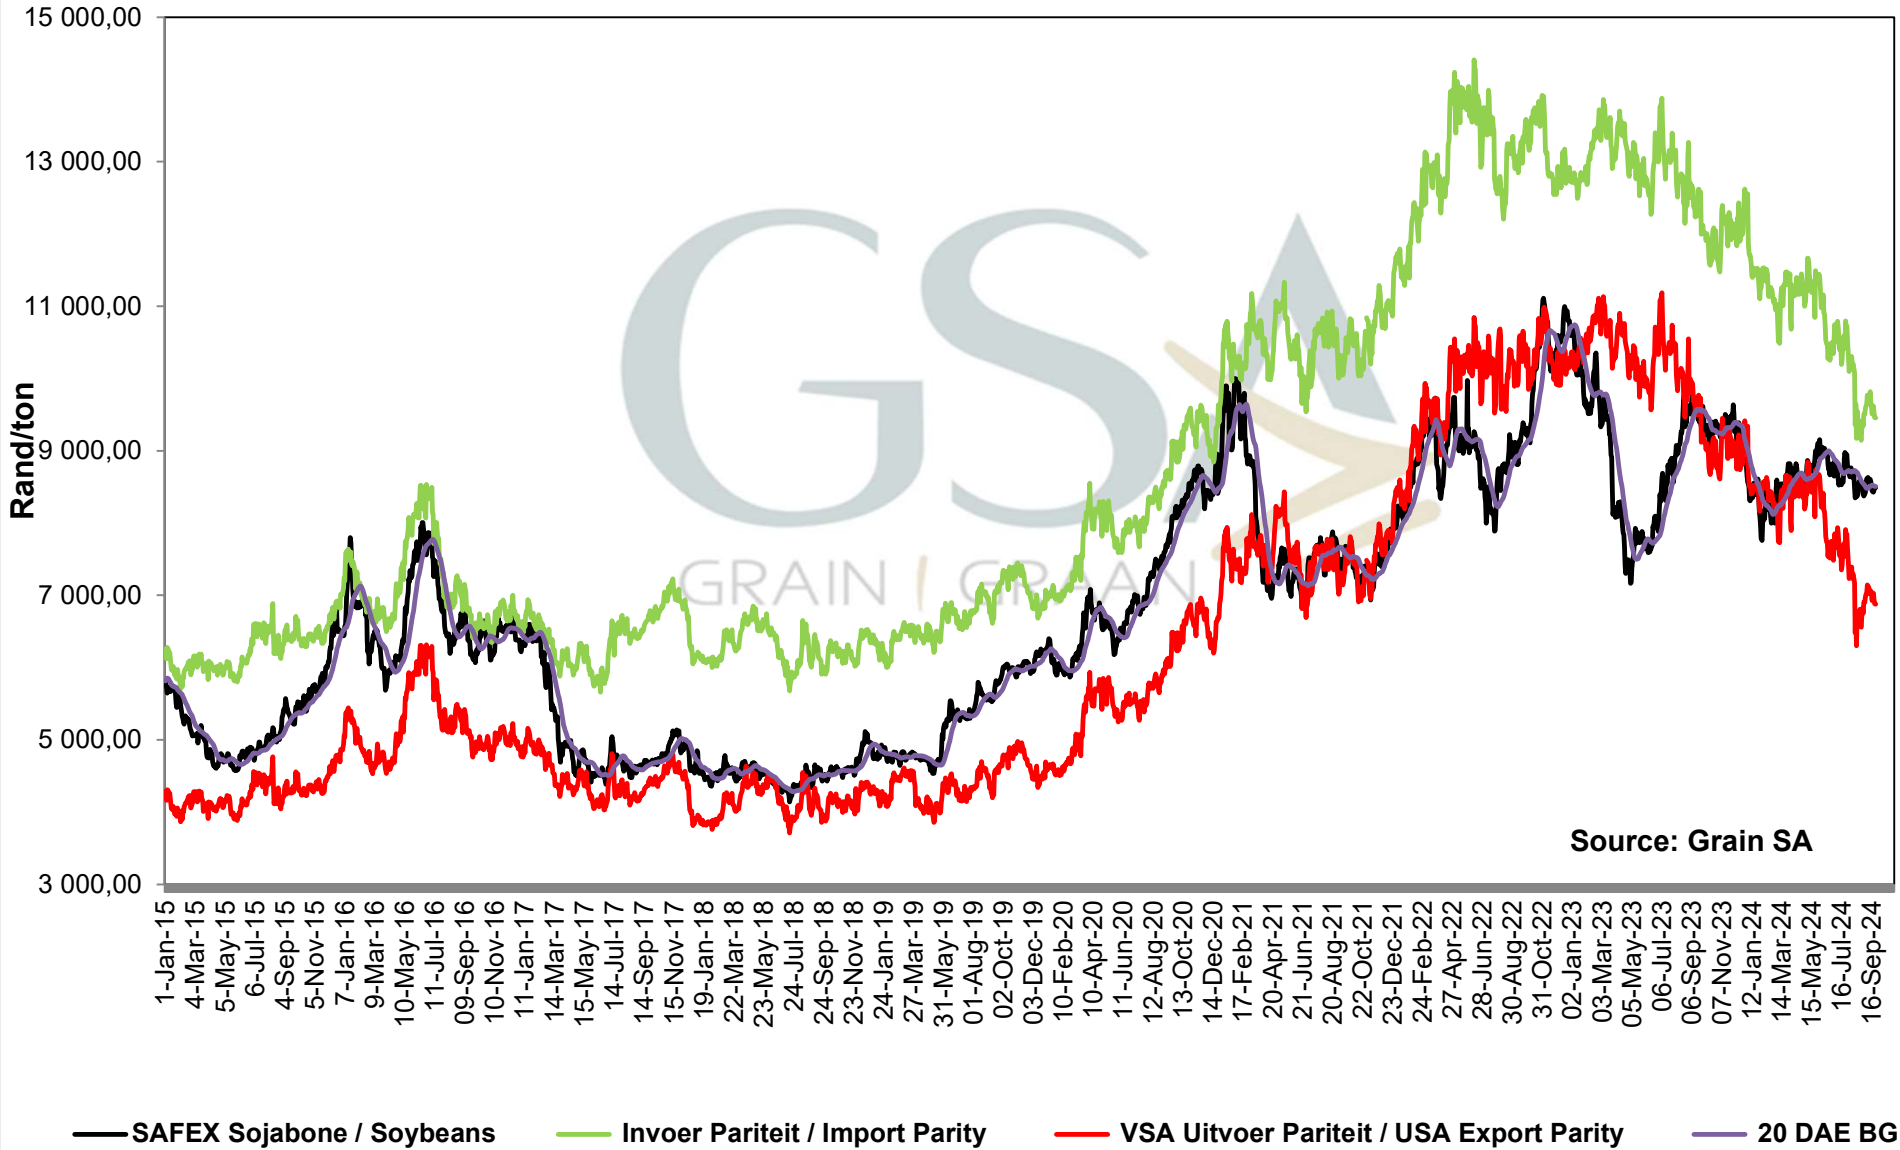

**PRICES OF SOYBEAN SEED DELIVERED IN RANDFONTEIN
PRYSE VAN SOJABOONSAAD GELEWER IN RANDFONTEIN**