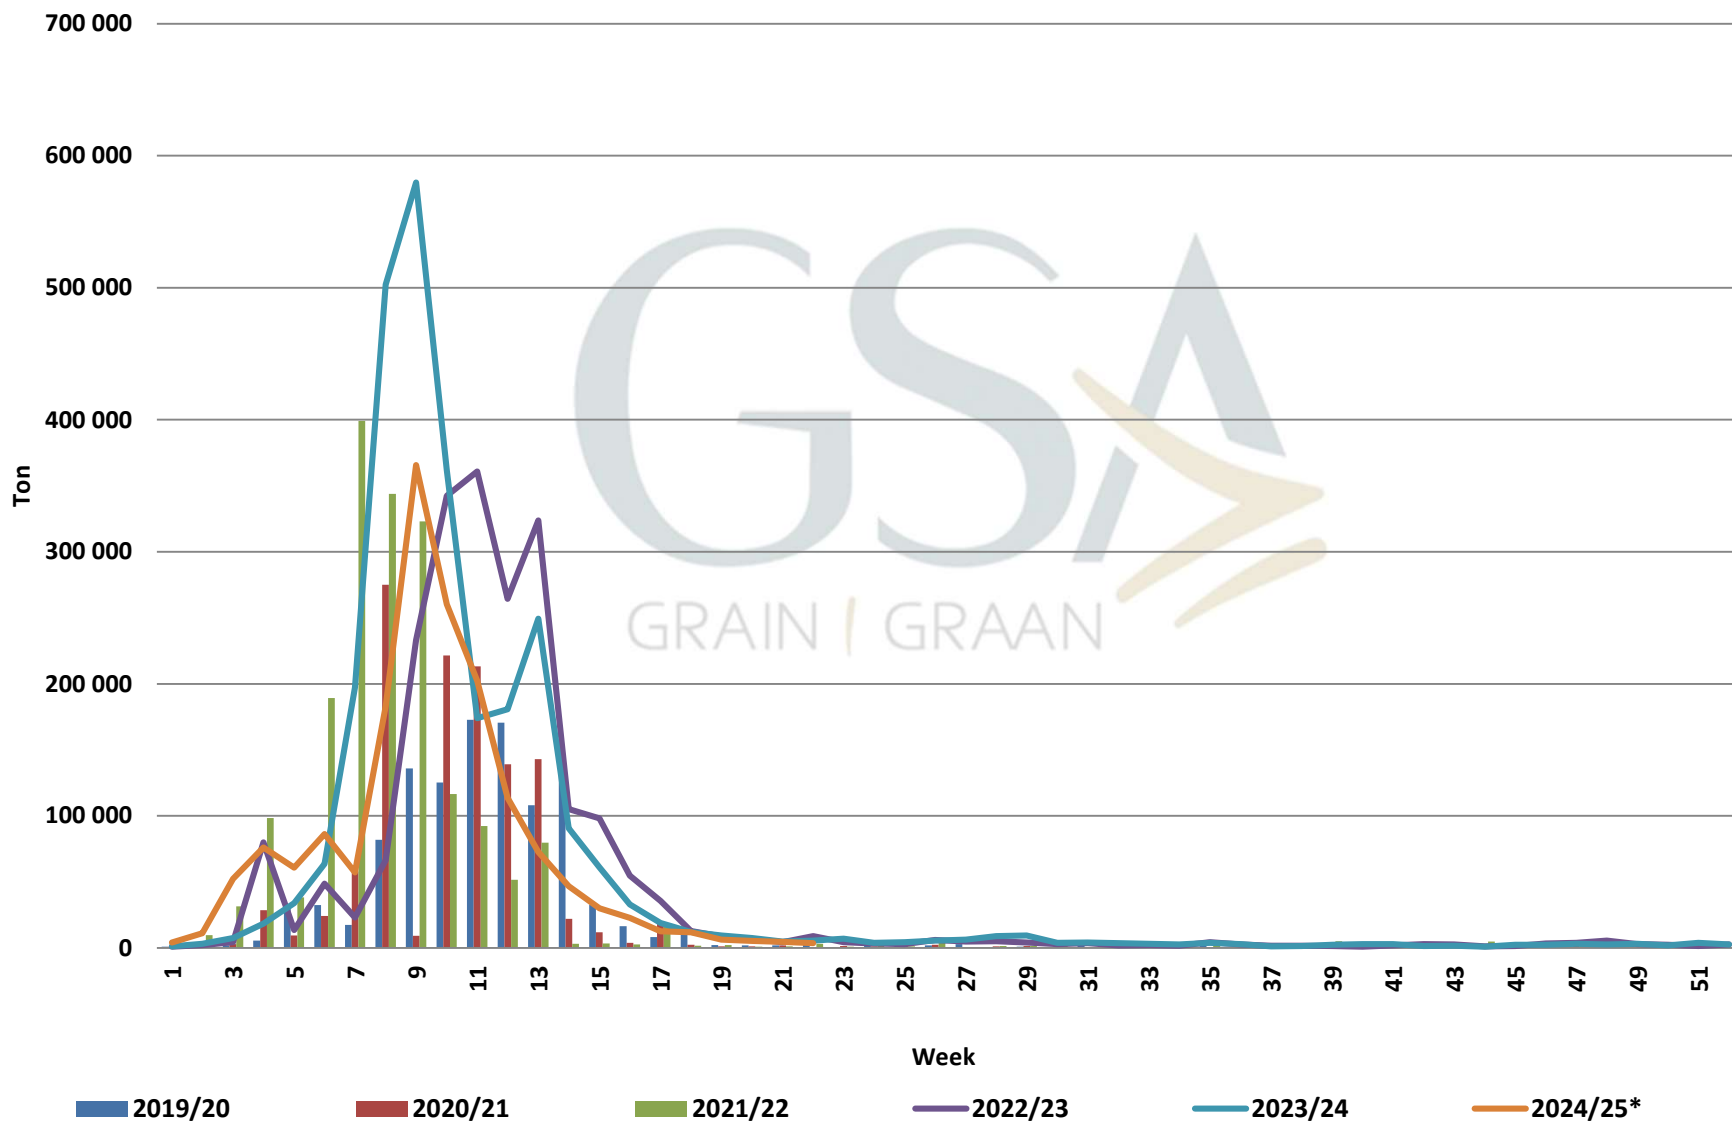

**Weeklikse sojaboon lewerings (Bemarkingsjaar: Maart tot Februarie)/
Weekly soybean deliveries (Marketing year March to February)**

Weeklikse kumulatiewe Sojaboon lewerings (Bemarkingsjaar: Maart 2024 tot Februarie 2025)

■ Sojabone/Soybeans

Total YTD soybean deliveries for the 2024/25 season vs previous season's