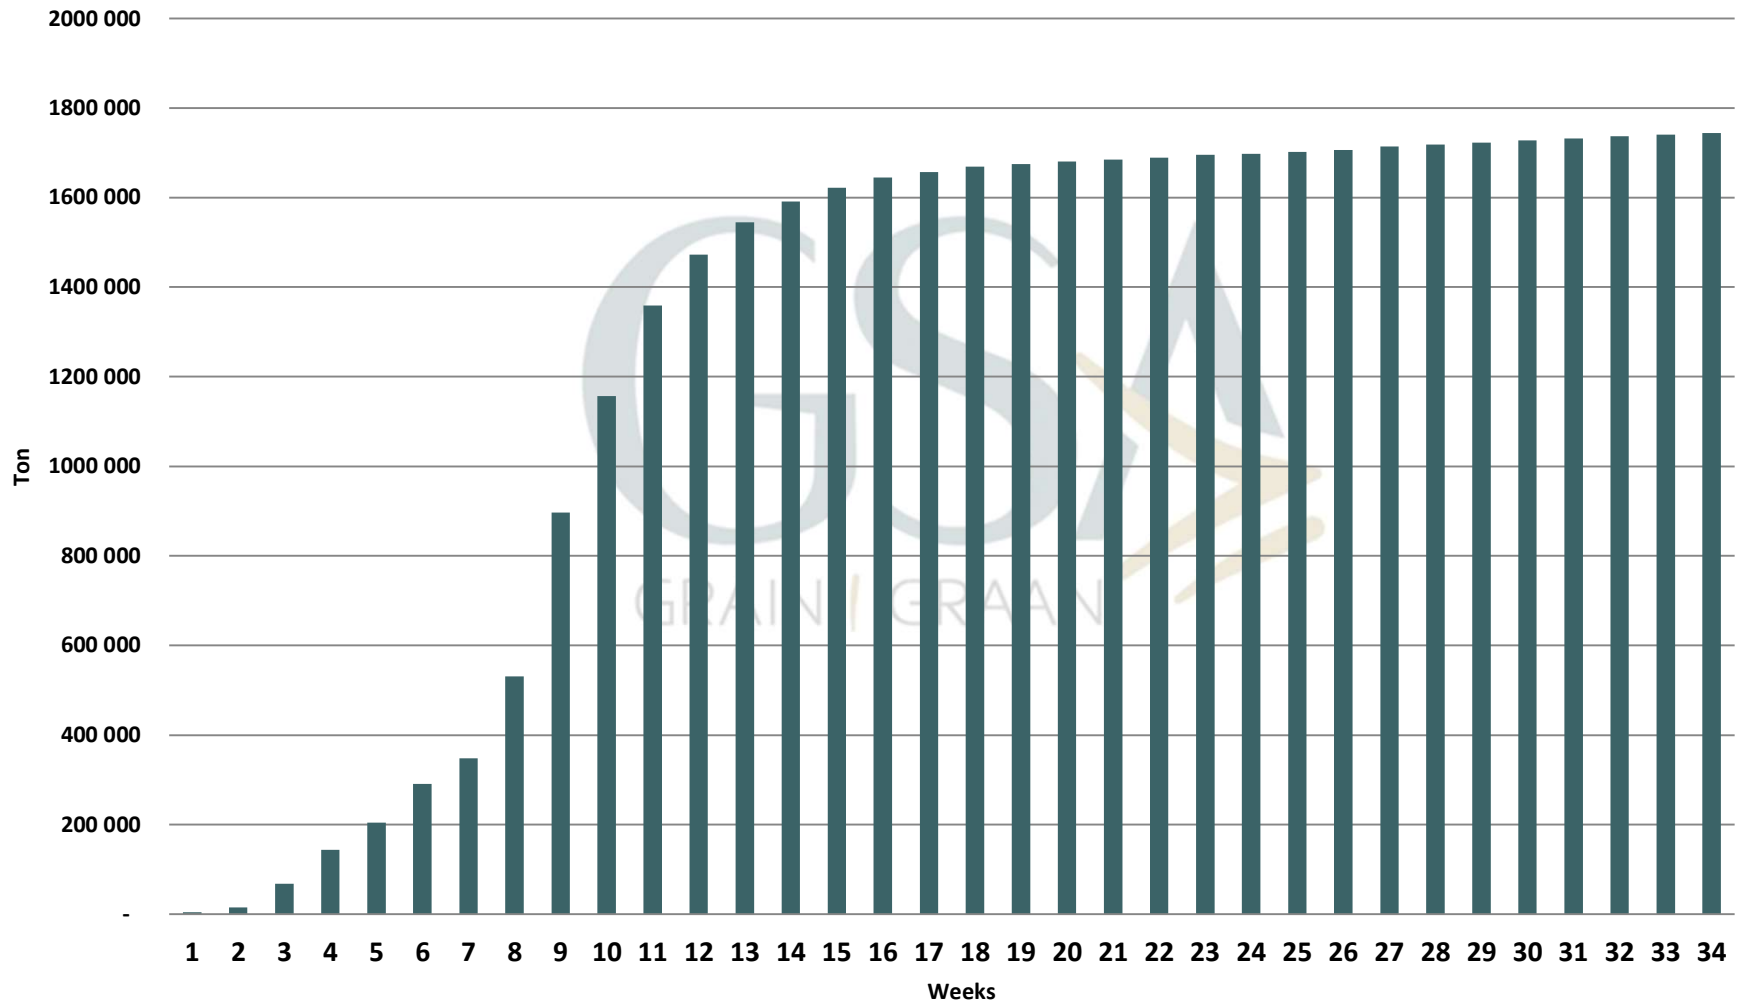

**Weeklikse sojaboon lewerings (Bemarkingsjaar: Maart tot Februarie)/
Weekly soybean deliveries (Marketing year March to February)**

Weeklikse kumulatiewe Sojaboon lewerings (Bemarkingsjaar: Maart 2024 tot Februarie 2025)

■ Sojabone/Soybeans

Total YTD soybean deliveries for the 2024/25 season vs previous season's