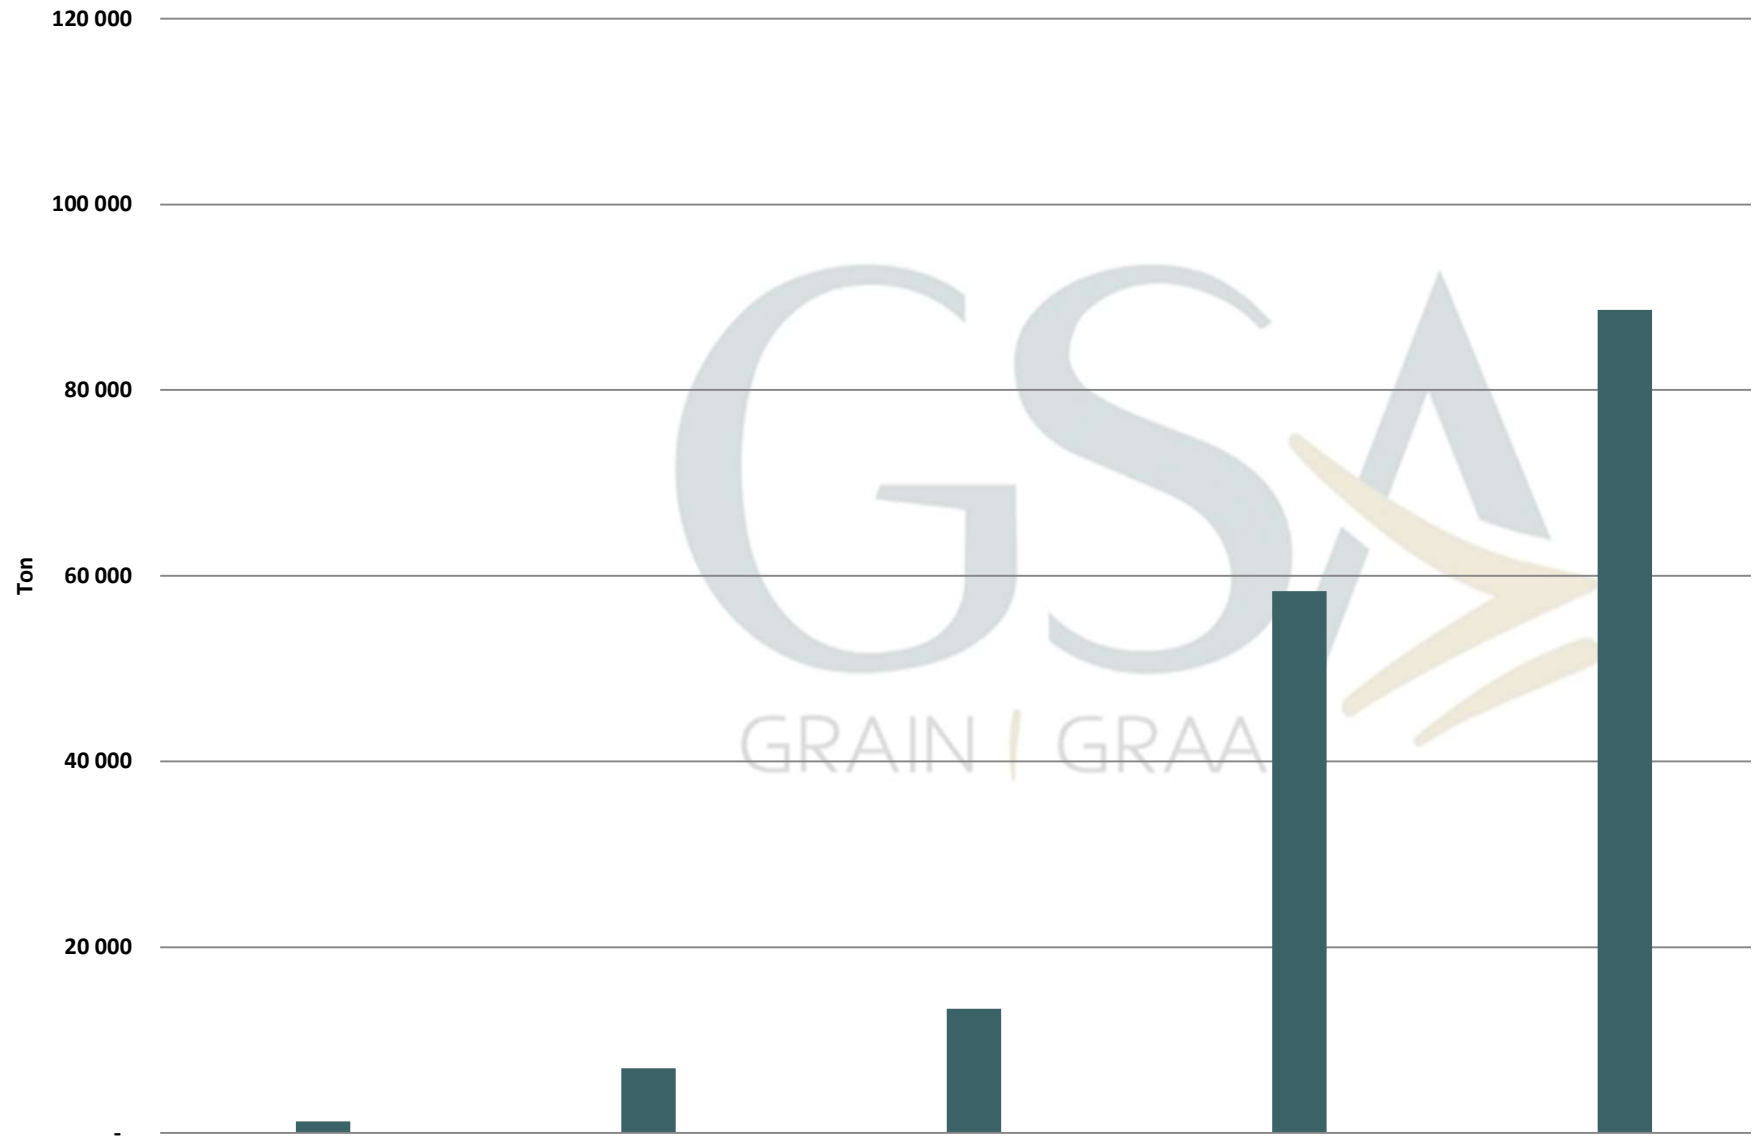

Weeklikse kumulatiewe Sojaboon lewerings (Bemarkingsjaar: Maart 2025 tot Februarie 2026)

Total YTD soybean deliveries for the 2024/25 season vs previous season's