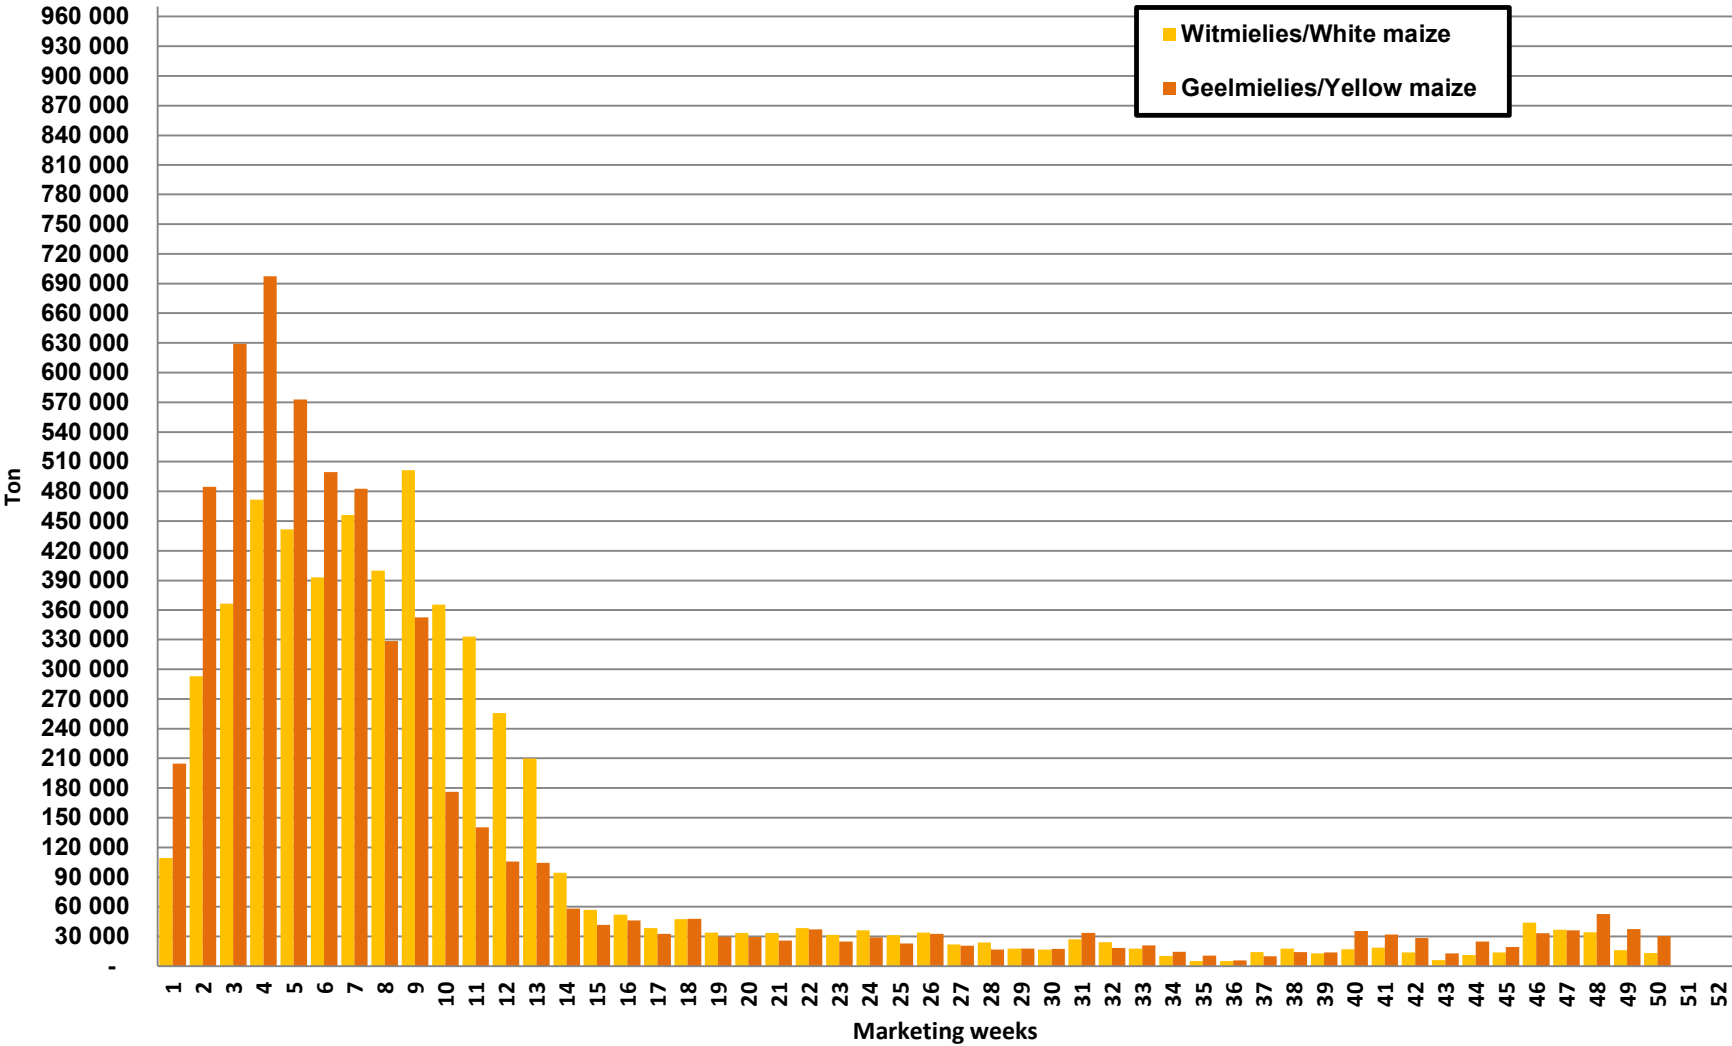

White Maize: Weekly producer deliveries

Yellow Maize: Weekly producer deliveries

Weeklikse mielielewerings (Bemarkingsjaar: Mei 2023 tot April 2024)

Weekly total maize deliveries (Marketing year: May 2024 to April 2025)

Weeklikse kumulatiewe mielielewerings (Bemarkingsjaar: Mei tot April)