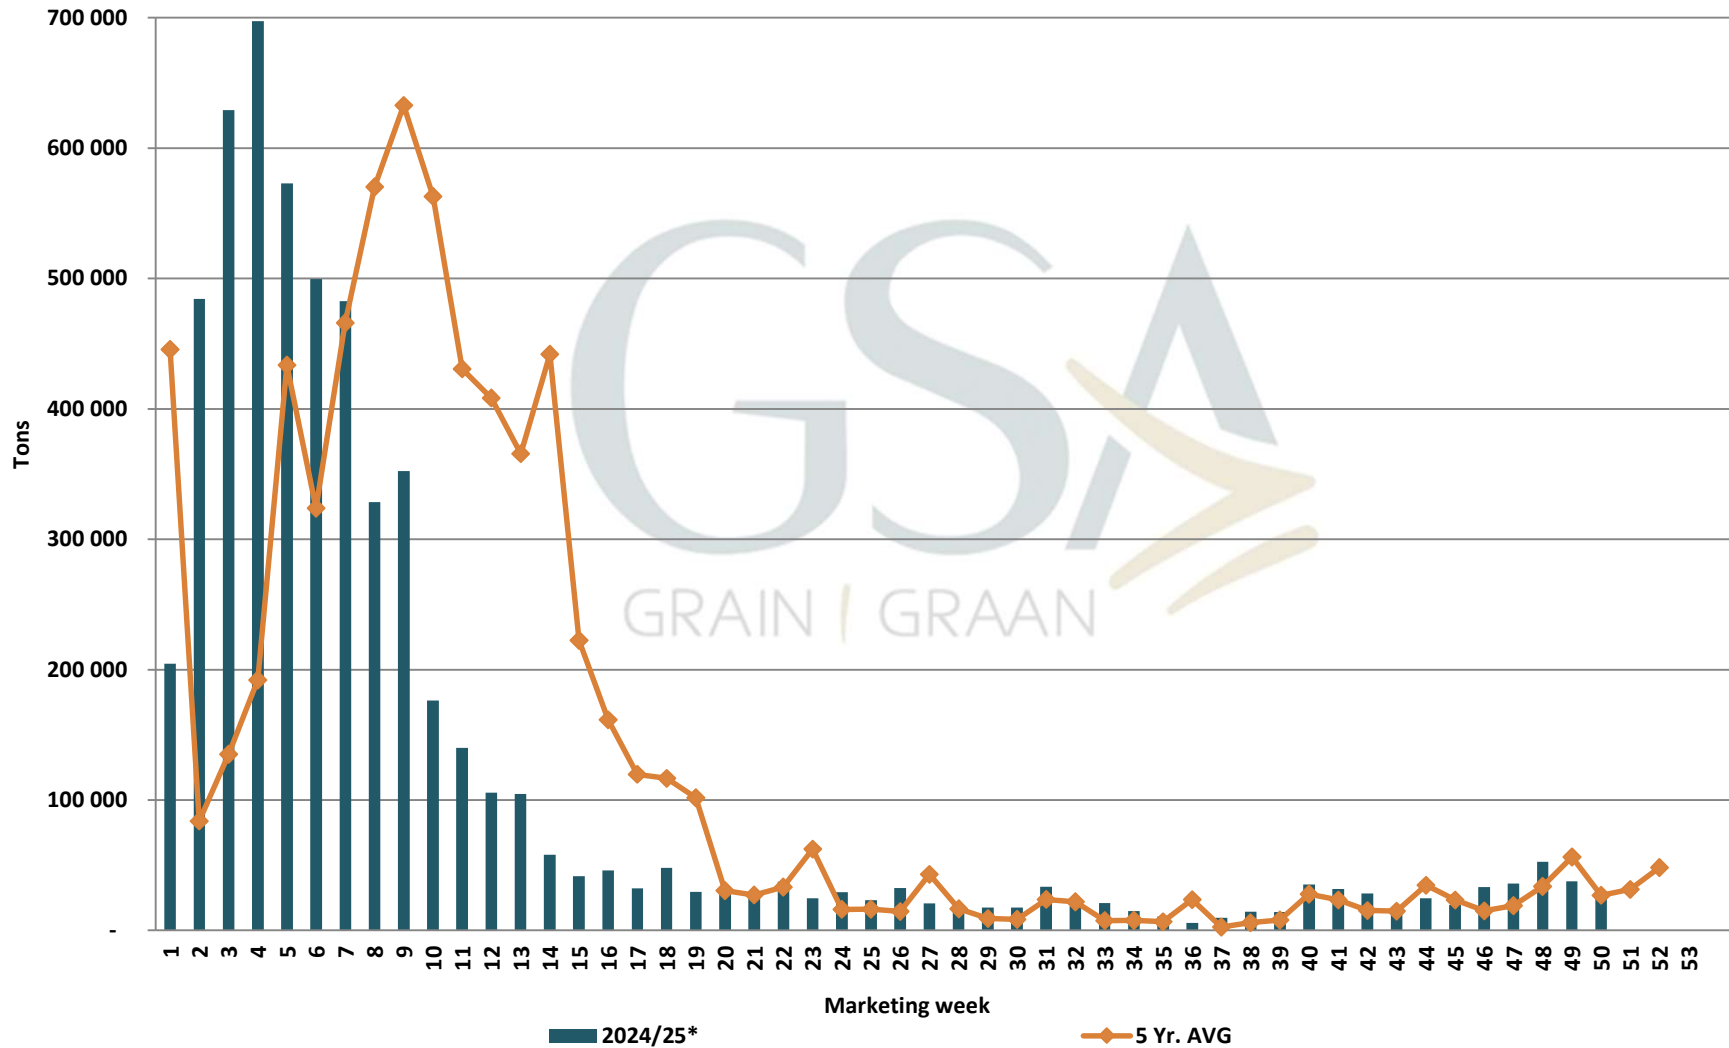

White Maize: Weekly producer deliveries

Yellow Maize: Weekly producer deliveries

Weeklikse mielielewerings (Bemarkingsjaar: Mei 2023 tot April 2024)

Weekly total maize deliveries (Marketing year: May 2024 to April 2025)

Weeklikse kumulatiewe mielielewerings (Bemarkingsjaar: Mei tot April)