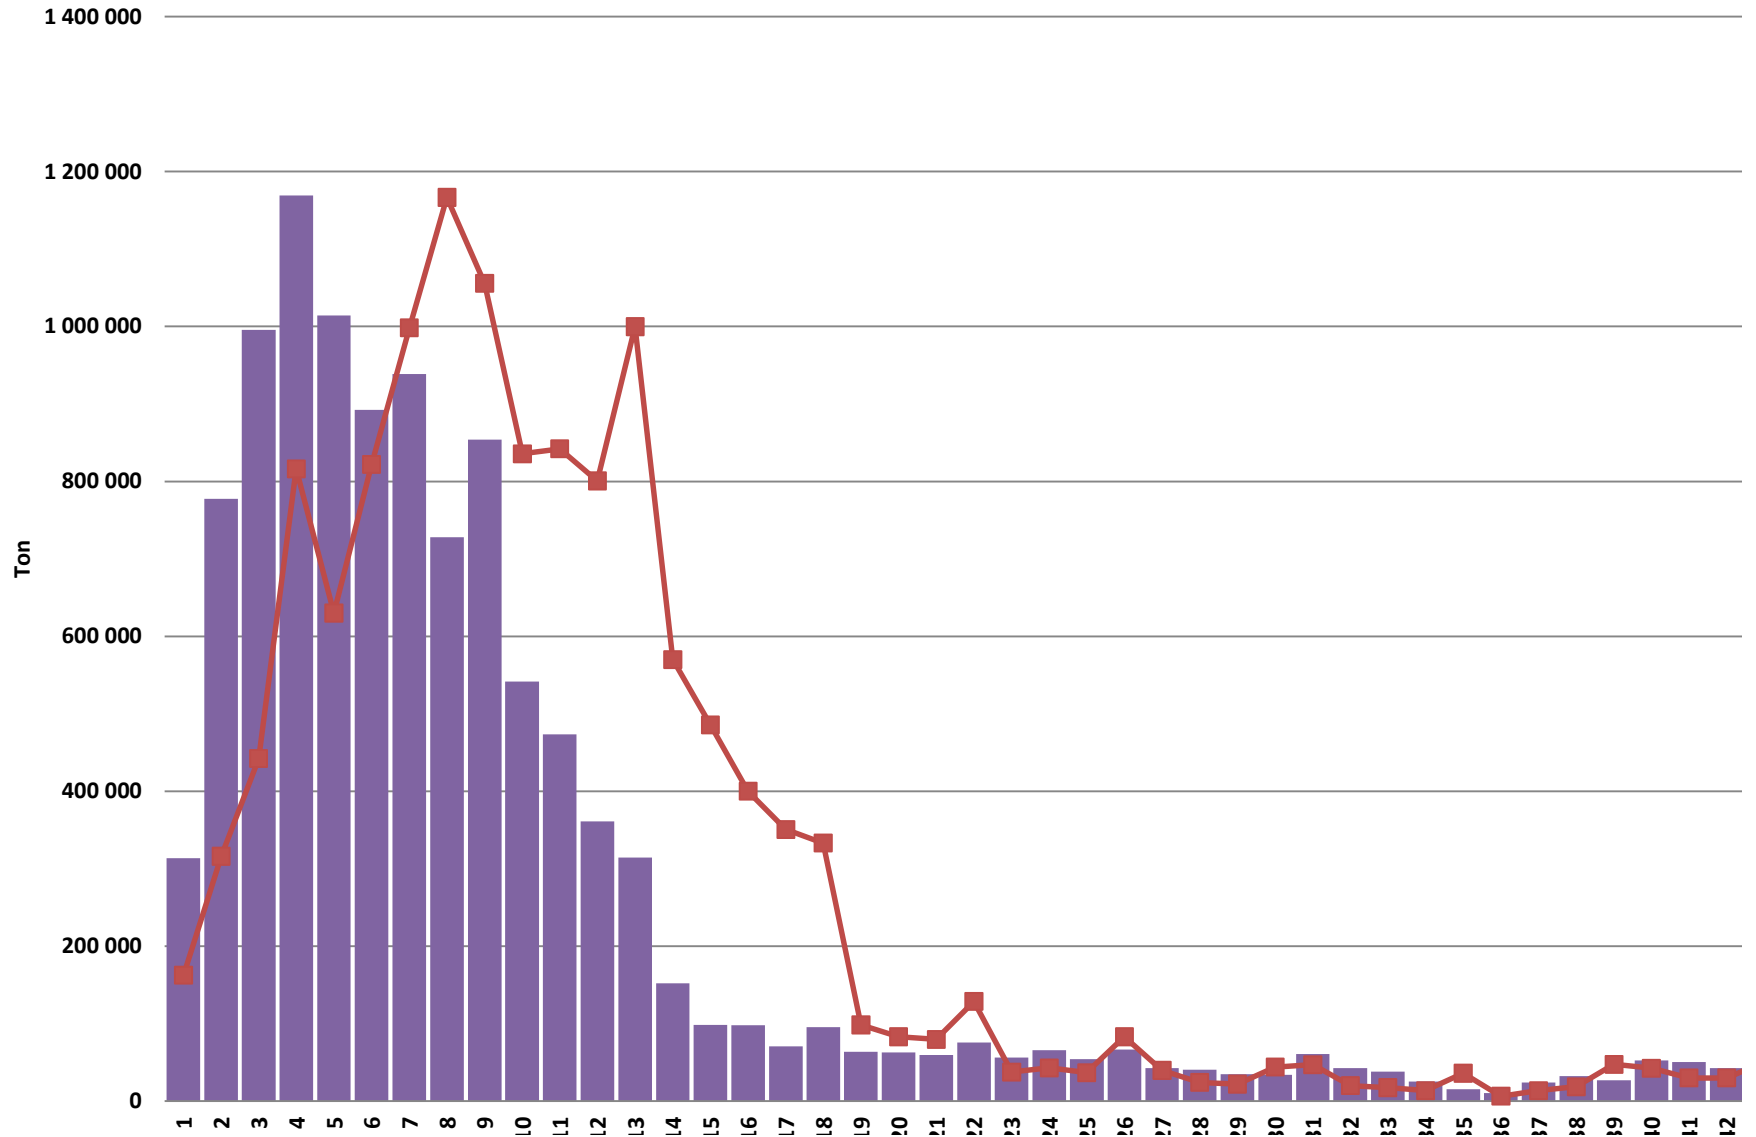

White Maize: Weekly producer deliveries

Yellow Maize: Weekly producer deliveries

Weeklikse mielielewerings (Bemarkingsjaar: Mei 2023 tot April 2024)

Weekly total maize deliveries (Marketing year: May 2024 to April 2025)

Weeklikse kumulatiewe mielielewerings (Bemarkingsjaar: Mei tot April)