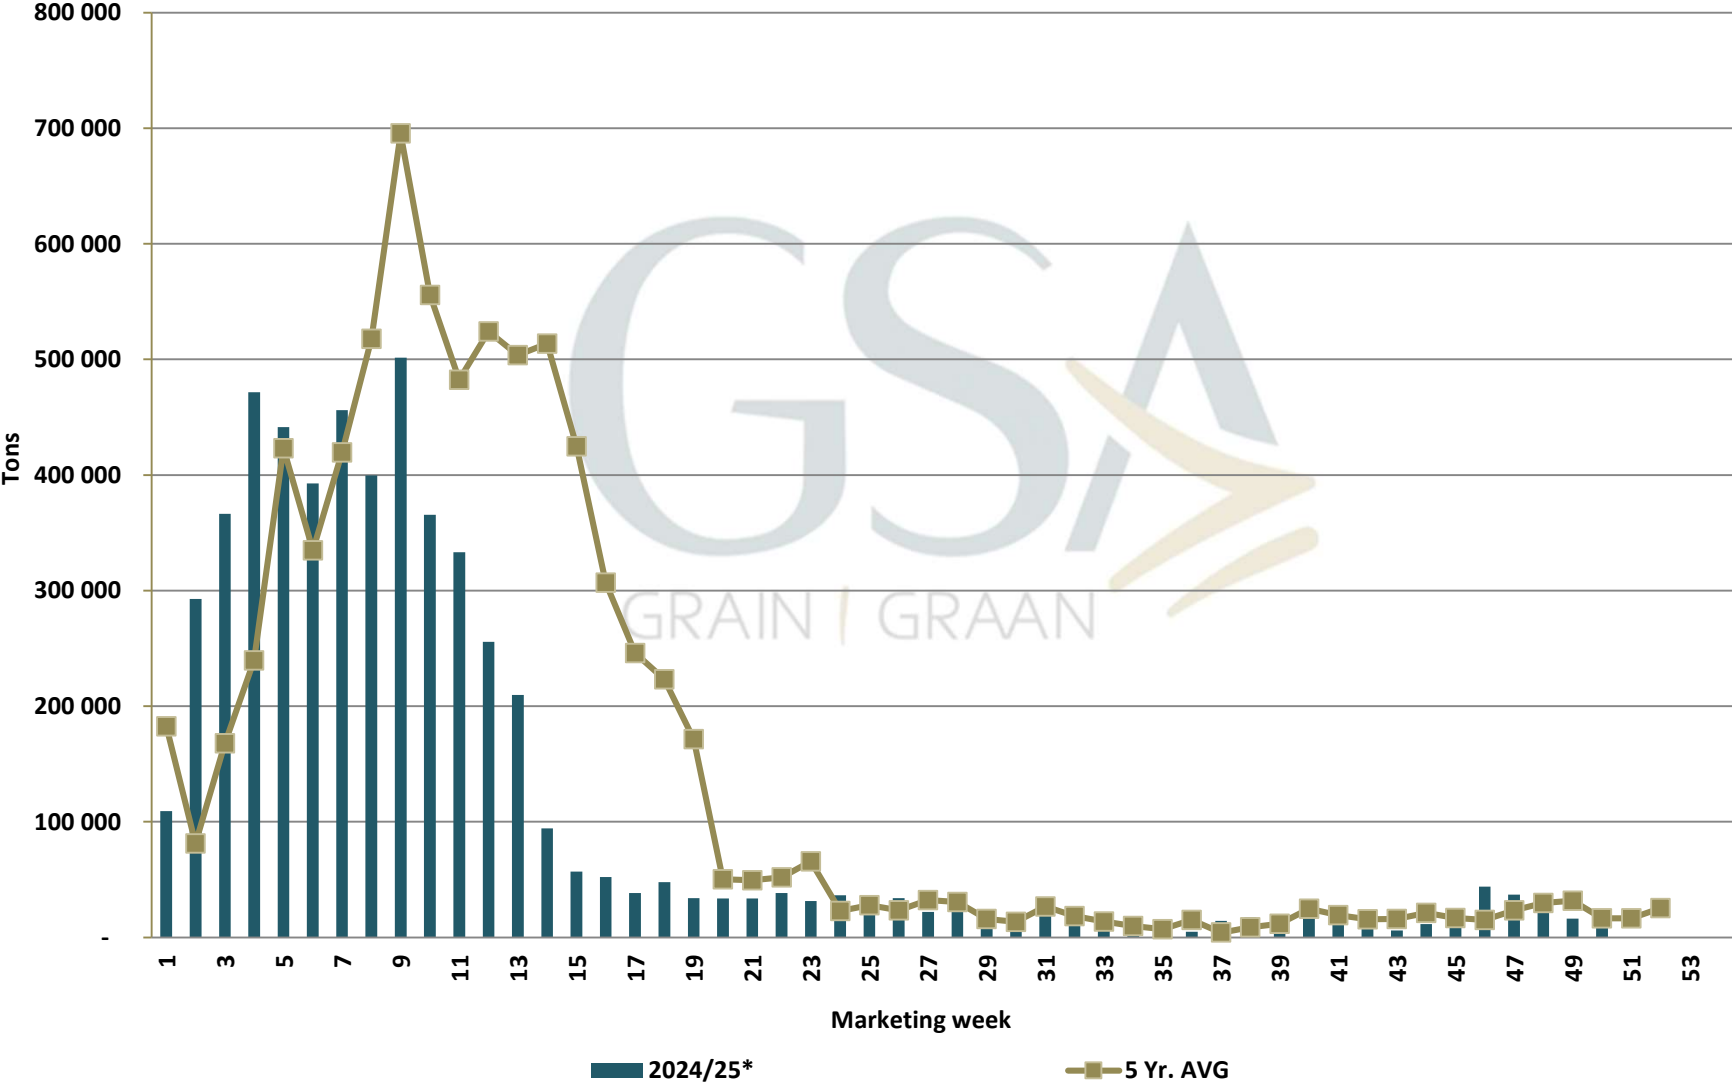

White Maize: Weekly producer deliveries

Yellow Maize: Weekly producer deliveries

Weeklikse mielielewerings (Bemarkingsjaar: Mei 2023 tot April 2024)

Weekly total maize deliveries (Marketing year: May 2024 to April 2025)

Weeklikse kumulatiewe mielielewerings (Bemarkingsjaar: Mei tot April)