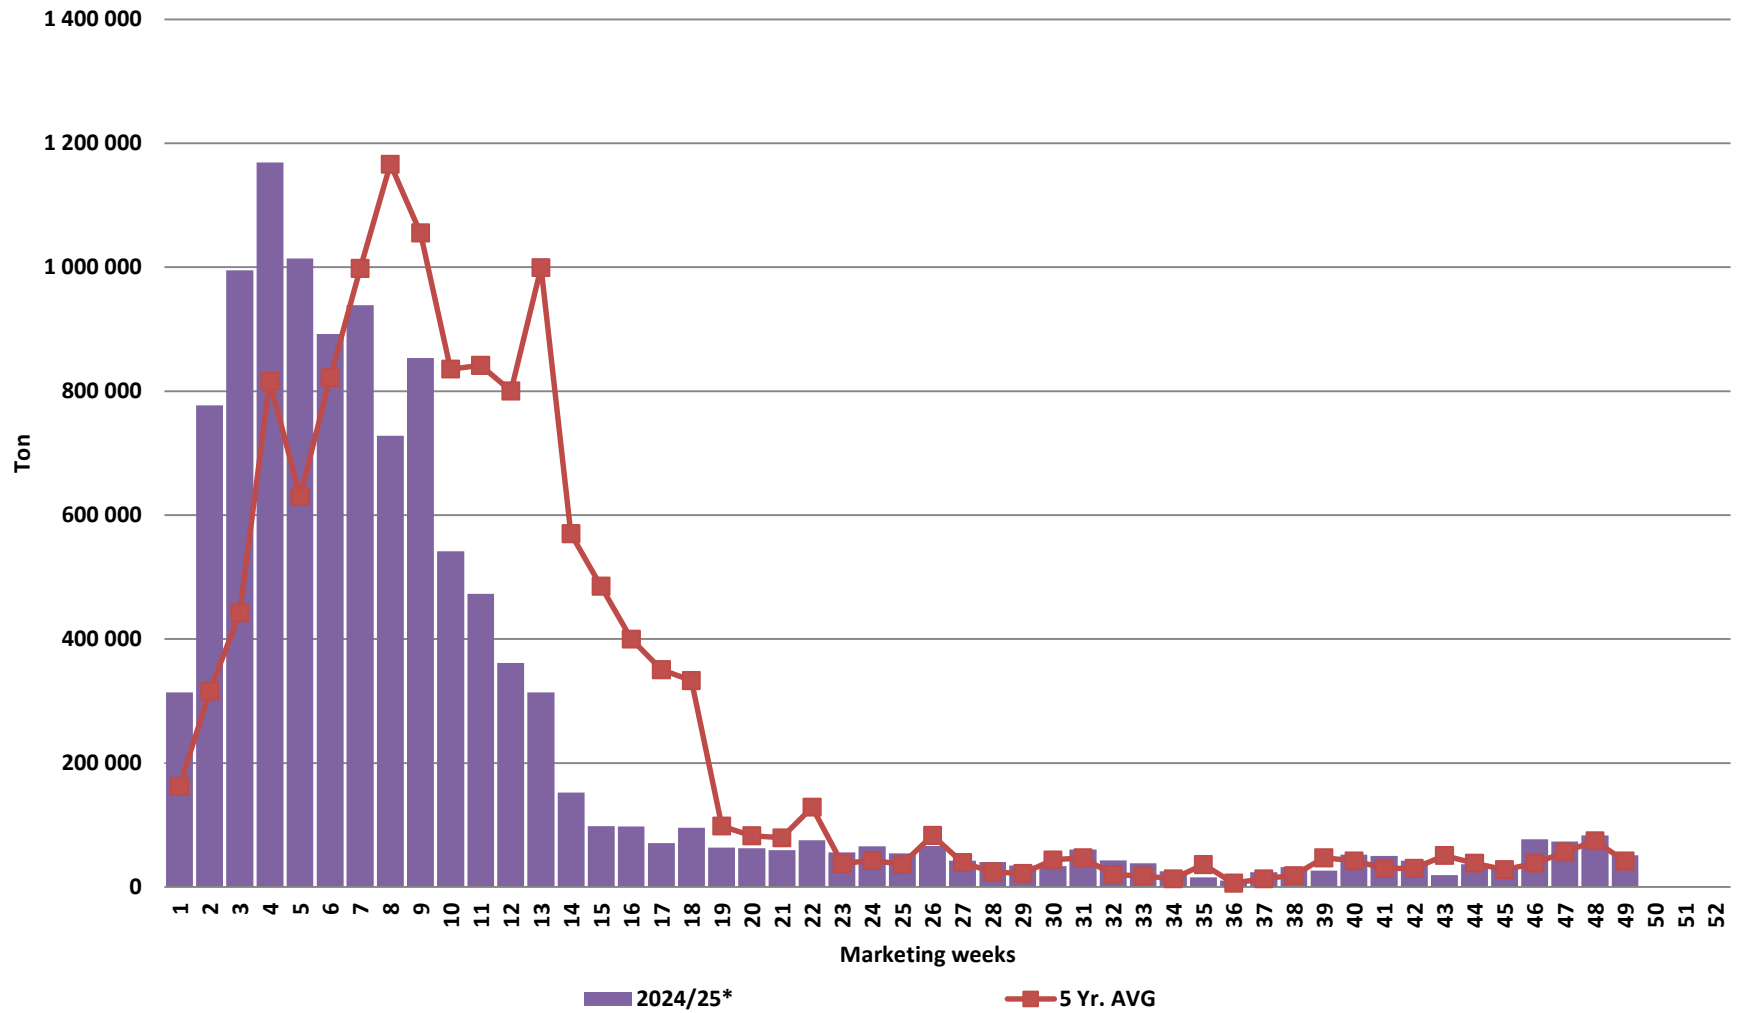

White Maize: Weekly producer deliveries

Yellow Maize: Weekly producer deliveries

Weekly total maize deliveries (Marketing year: May 2024 to April 2025)

Weeklikse kumulatiewe mielielewerings (Bemarkingsjaar: Mei tot April)