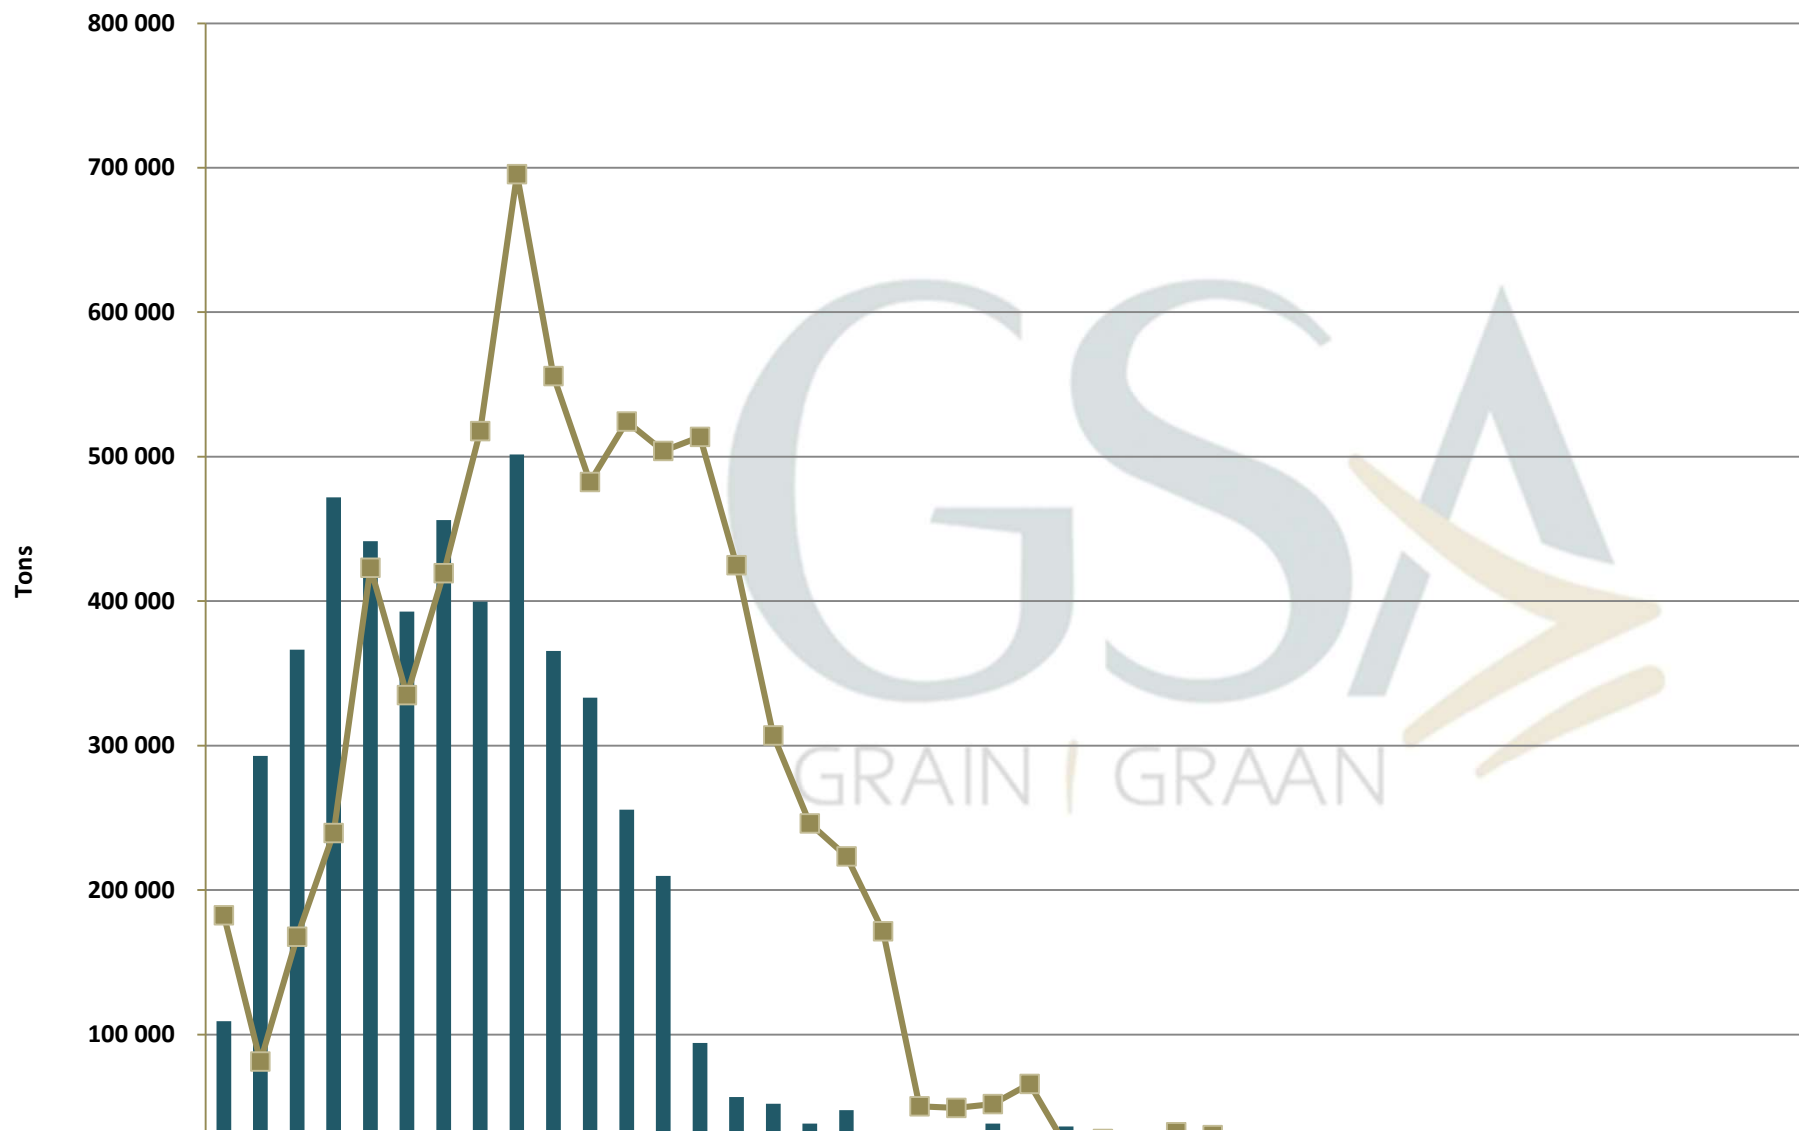

White Maize: Weekly producer deliveries

Yellow Maize: Weekly producer deliveries

Weekly total maize deliveries (Marketing year: May 2024 to April 2025)

Weeklikse kumulatiewe mielielewerings (Bemarkingsjaar: Mei tot April)