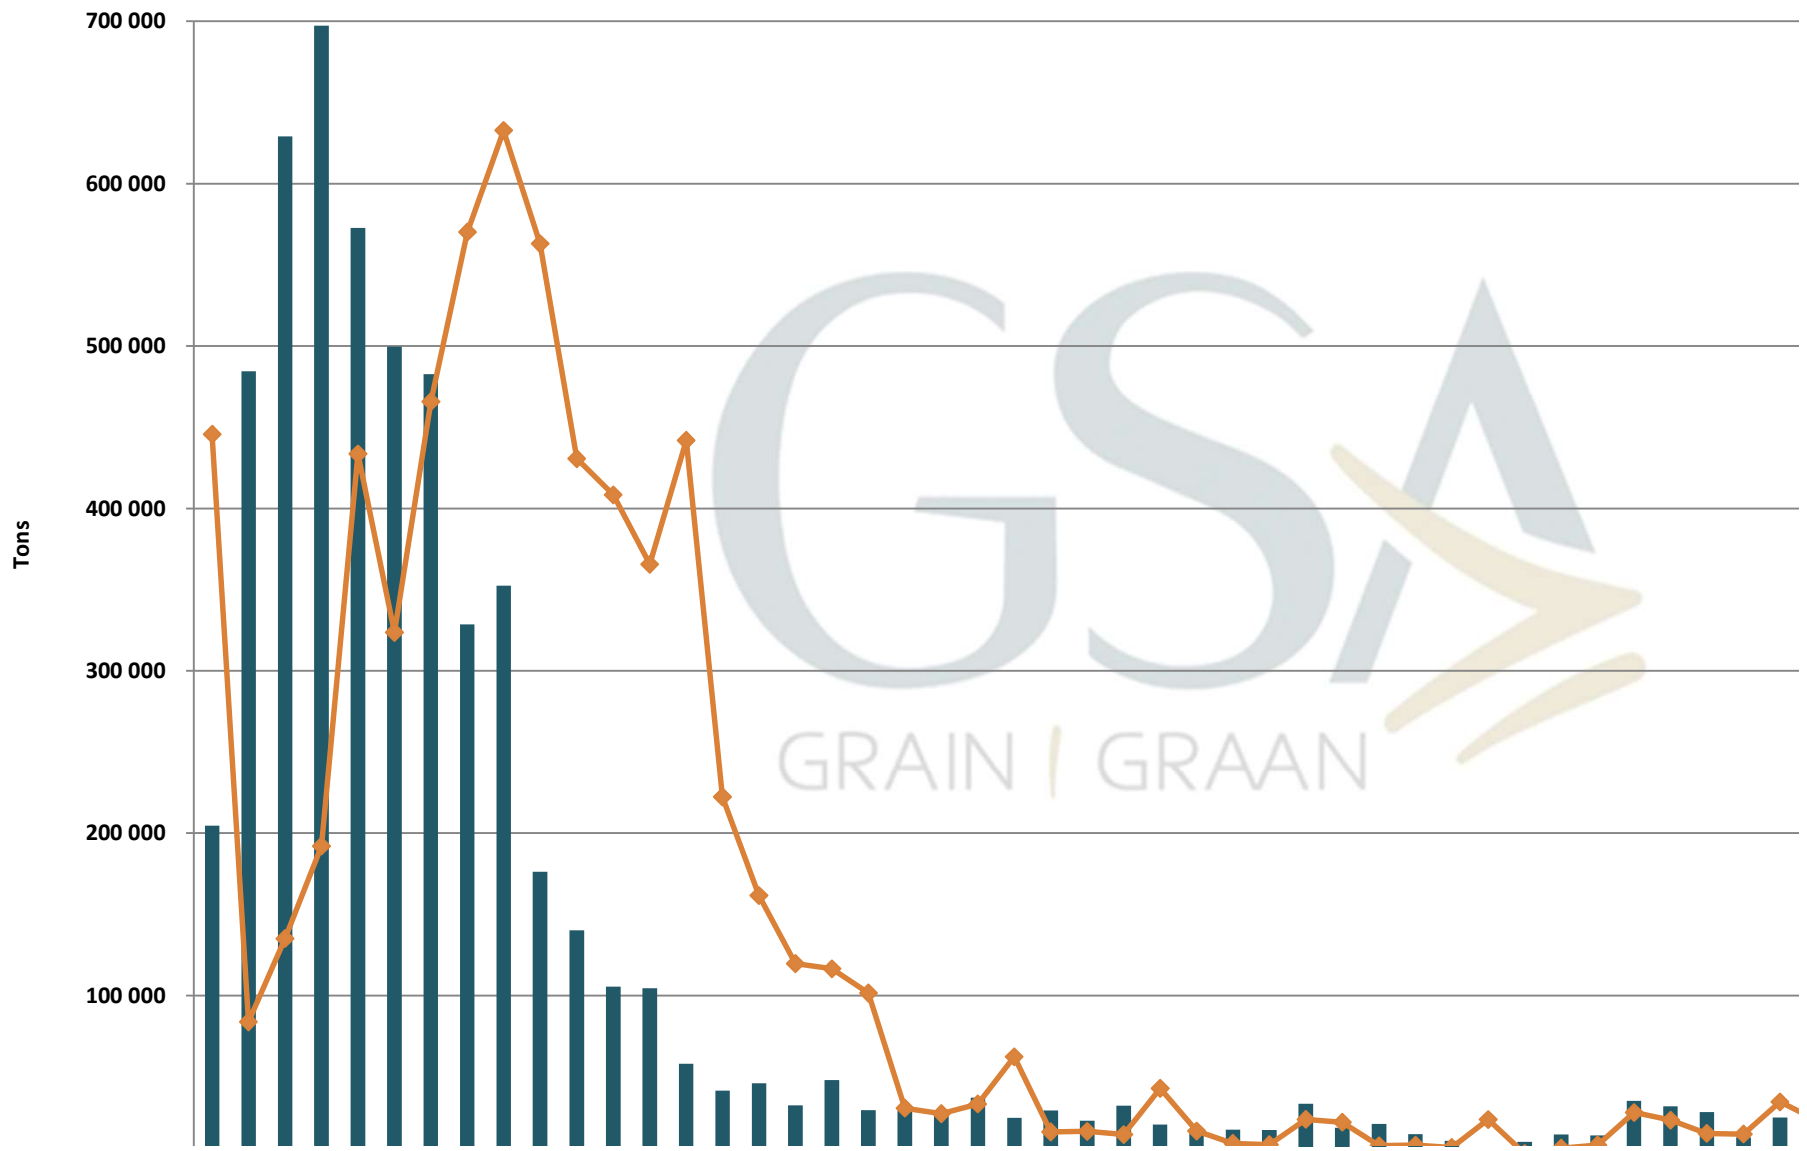

White Maize: Weekly producer deliveries

Yellow Maize: Weekly producer deliveries

Weekly total maize deliveries (Marketing year: May 2024 to April 2025)

Weeklikse kumulatiewe mielielewerings (Bemarkingsjaar: Mei tot April)