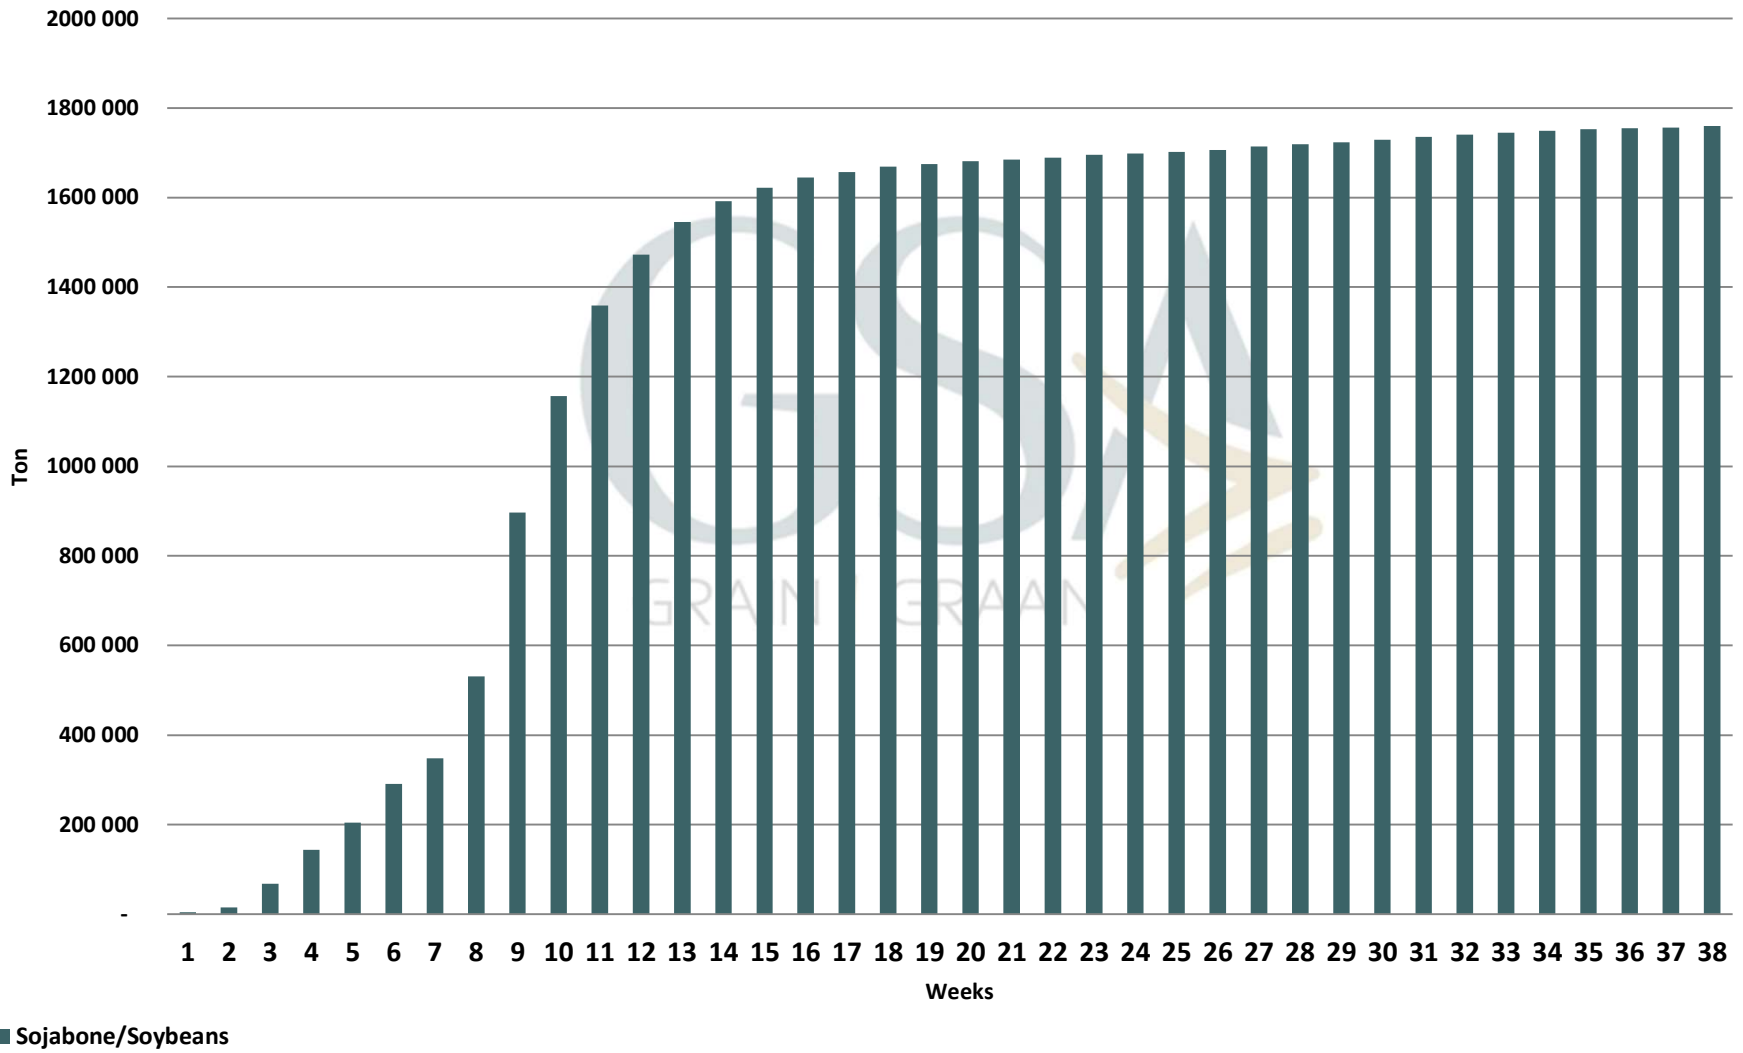

Weeklikse kumulatiewe Sojaboon lewerings (Bemarkingsjaar: Maart 2024 tot Februarie 2025)

Total YTD soybean deliveries for the 2024/25 season vs previous season's