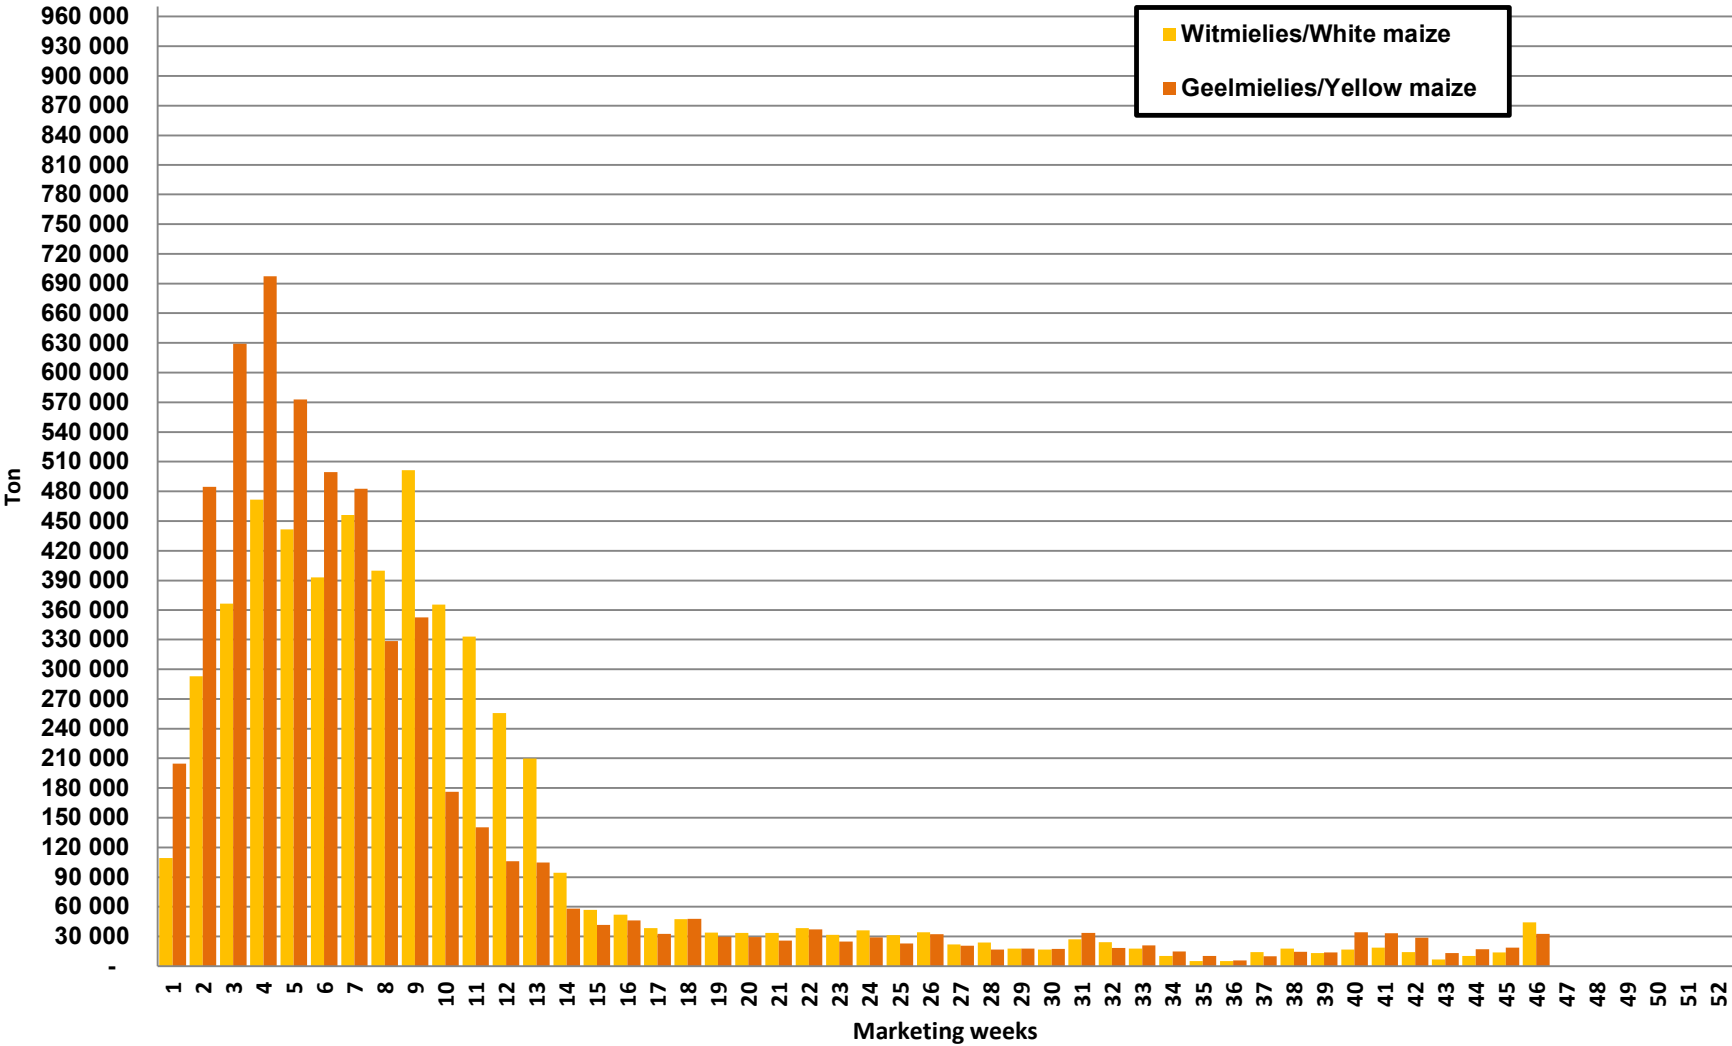

White Maize: Weekly producer deliveries

Yellow Maize: Weekly producer deliveries

Weeklikse mielielewerings (Bemarkingsjaar: Mei 2023 tot April 2024)

Weekly total maize deliveries (Marketing year: May 2024 to April 2025)

Weeklikse kumulatiewe mielielewerings (Bemarkingsjaar: Mei tot April)