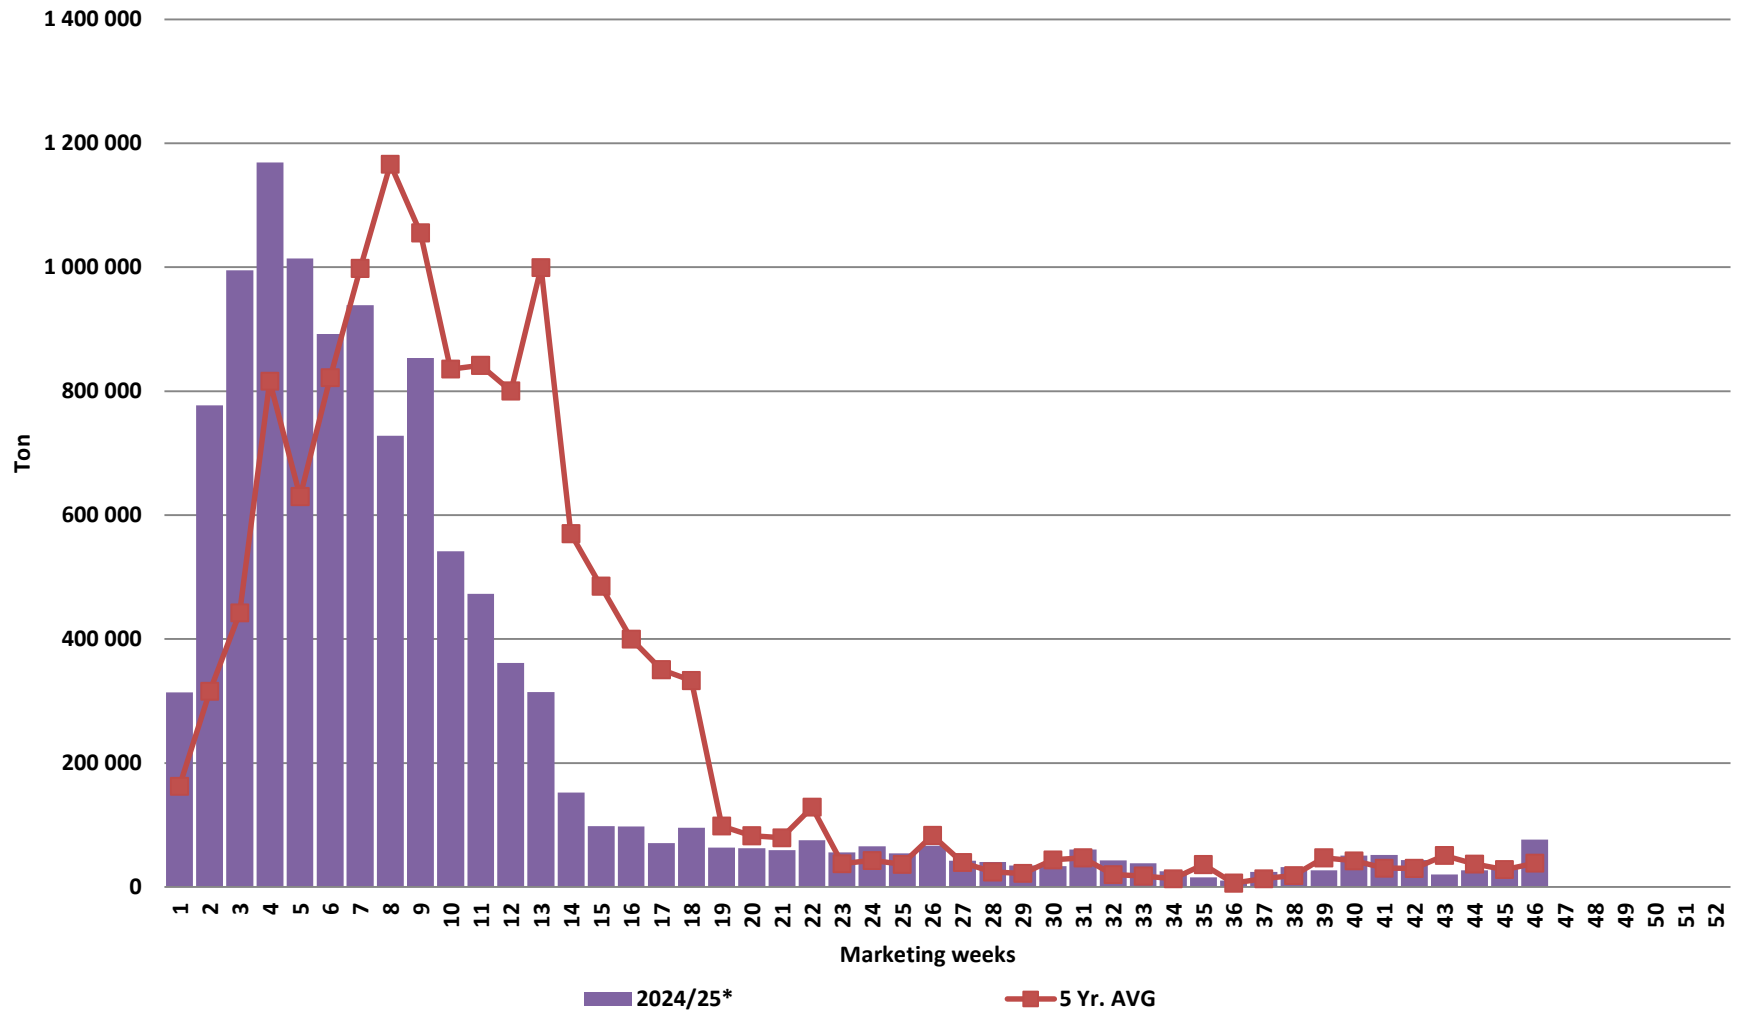

White Maize: Weekly producer deliveries

Yellow Maize: Weekly producer deliveries

Weeklikse mielielewerings (Bemarkingsjaar: Mei 2023 tot April 2024)

Weekly total maize deliveries (Marketing year: May 2024 to April 2025)

Weeklikse kumulatiewe mielielewerings (Bemarkingsjaar: Mei tot April)