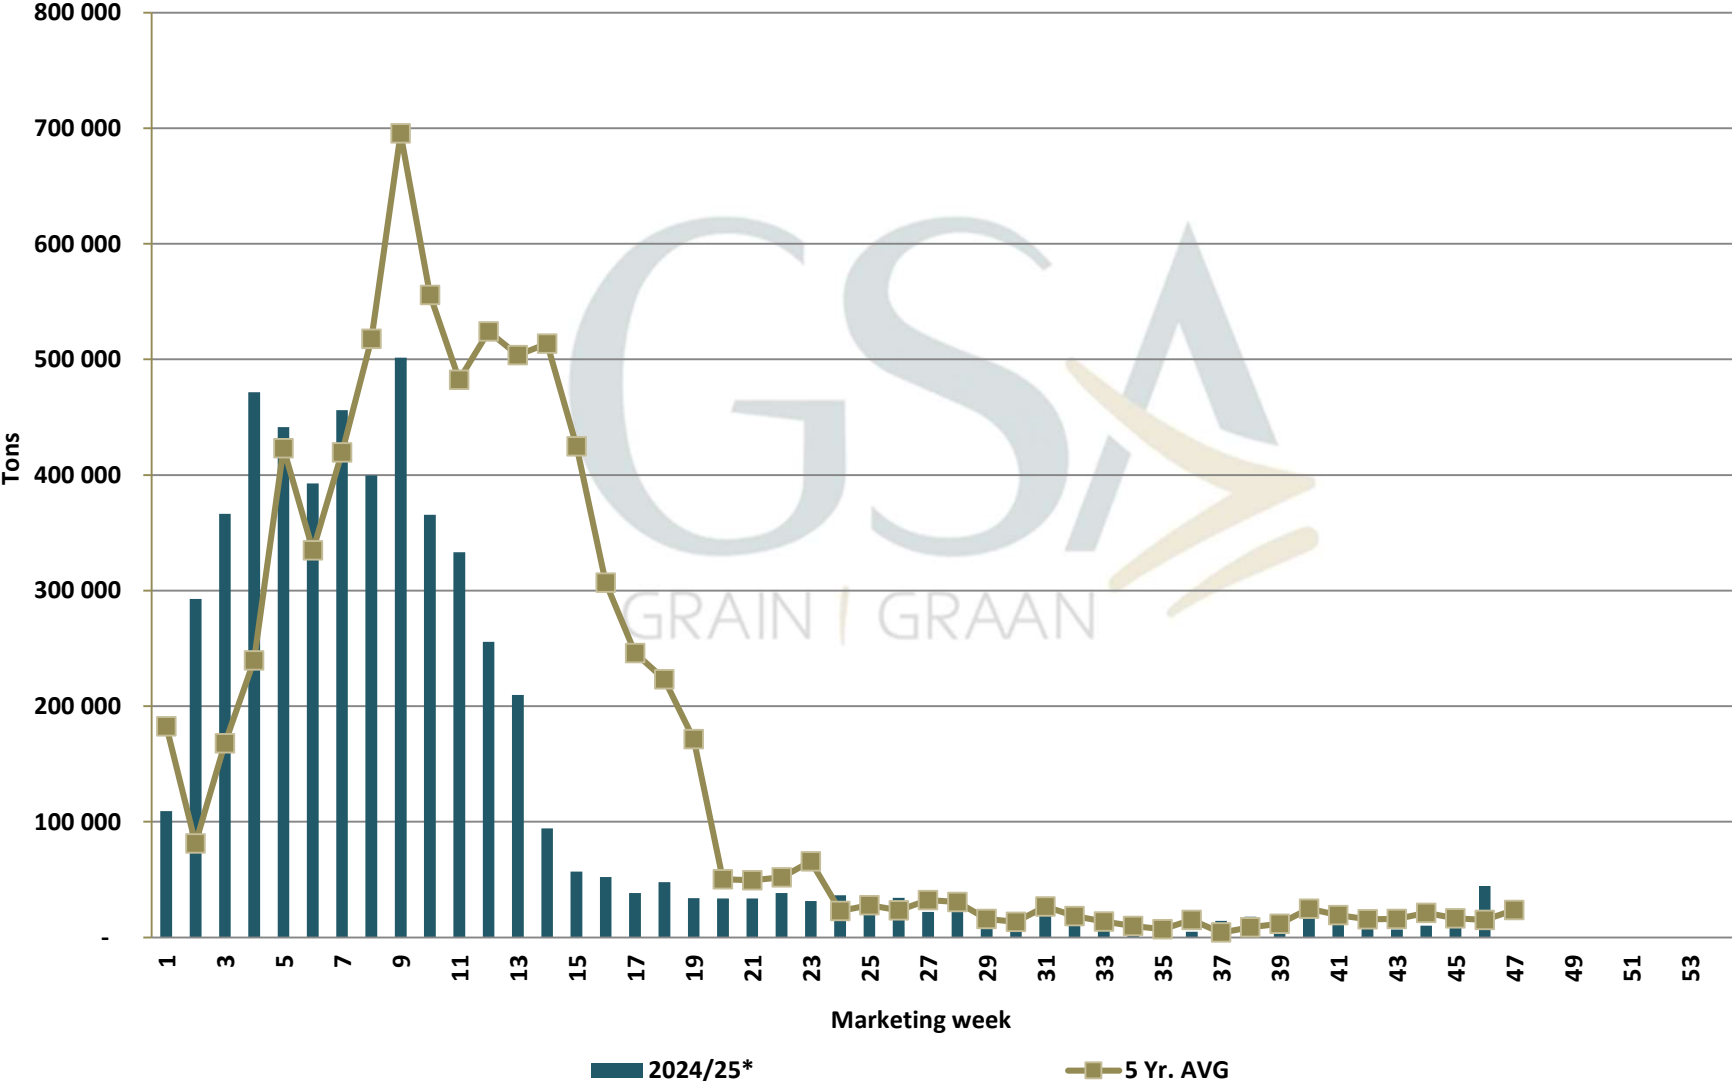

White Maize: Weekly producer deliveries

Yellow Maize: Weekly producer deliveries

Weeklikse mielielewerings (Bemarkingsjaar: Mei 2023 tot April 2024)

Weekly total maize deliveries (Marketing year: May 2024 to April 2025)

Weeklikse kumulatiewe mielielewerings (Bemarkingsjaar: Mei tot April)