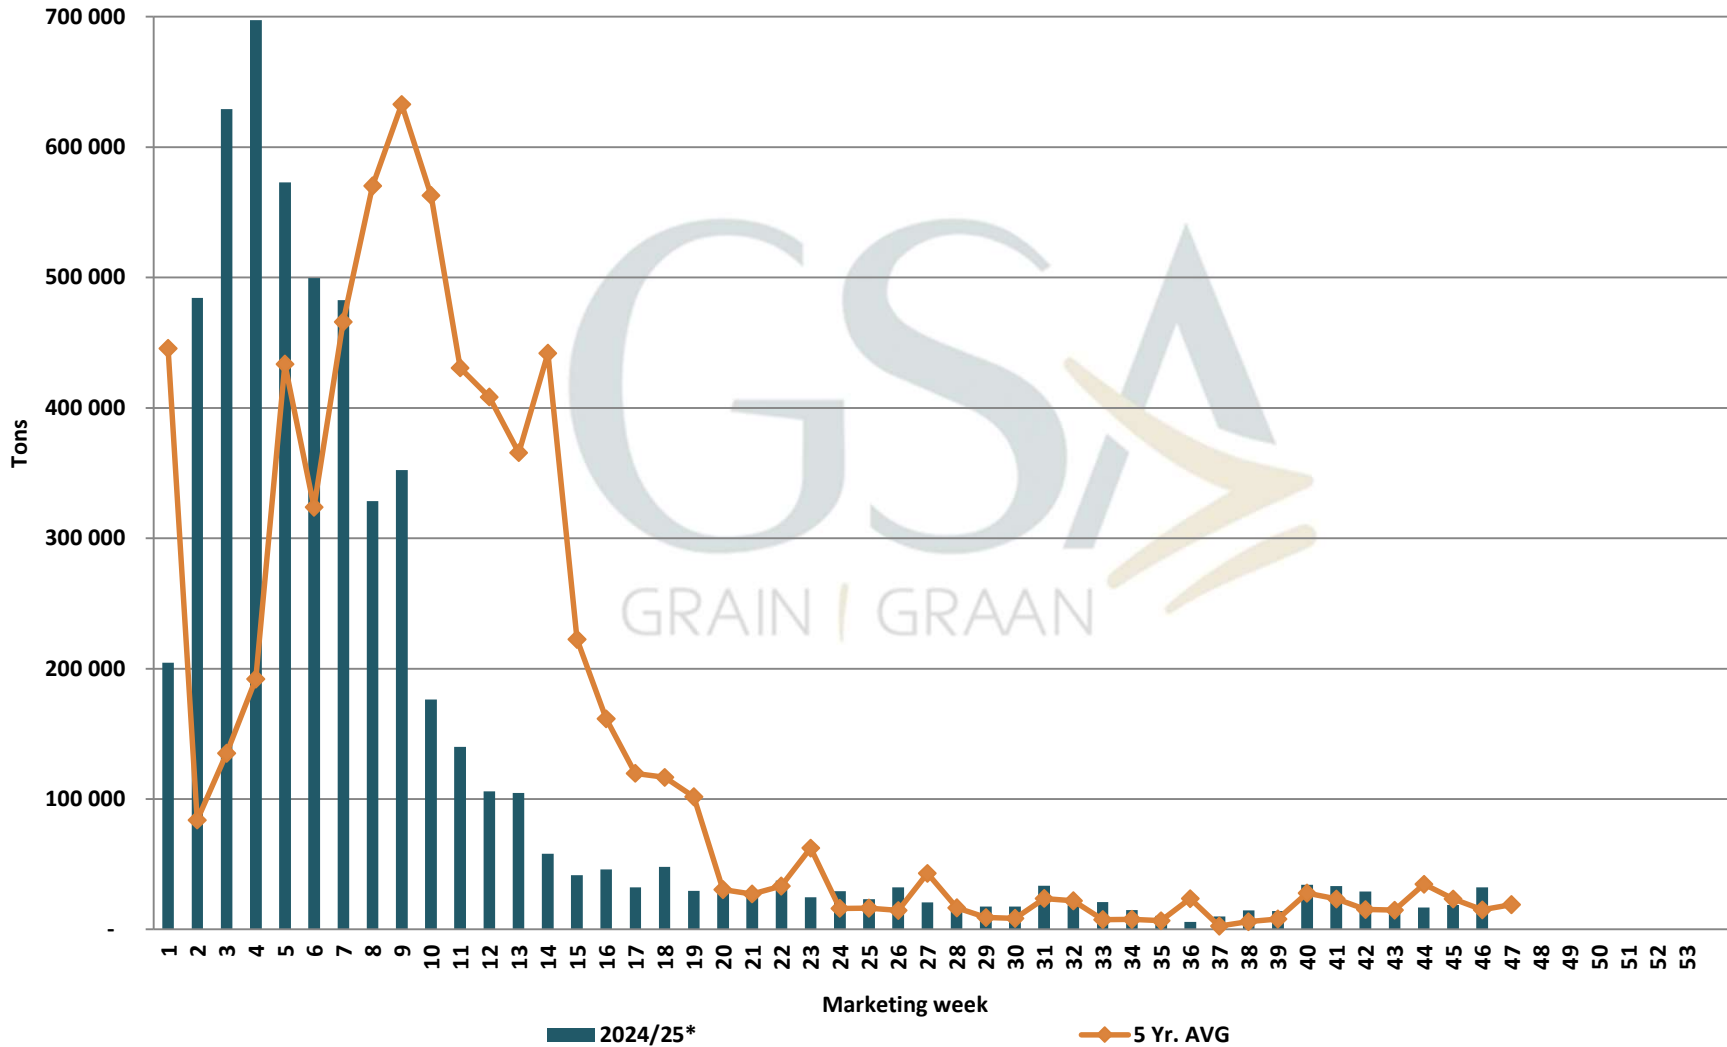

White Maize: Weekly producer deliveries

Yellow Maize: Weekly producer deliveries

Weeklikse mielielewerings (Bemarkingsjaar: Mei 2023 tot April 2024)

Weekly total maize deliveries (Marketing year: May 2024 to April 2025)

Weeklikse kumulatiewe mielielewerings (Bemarkingsjaar: Mei tot April)