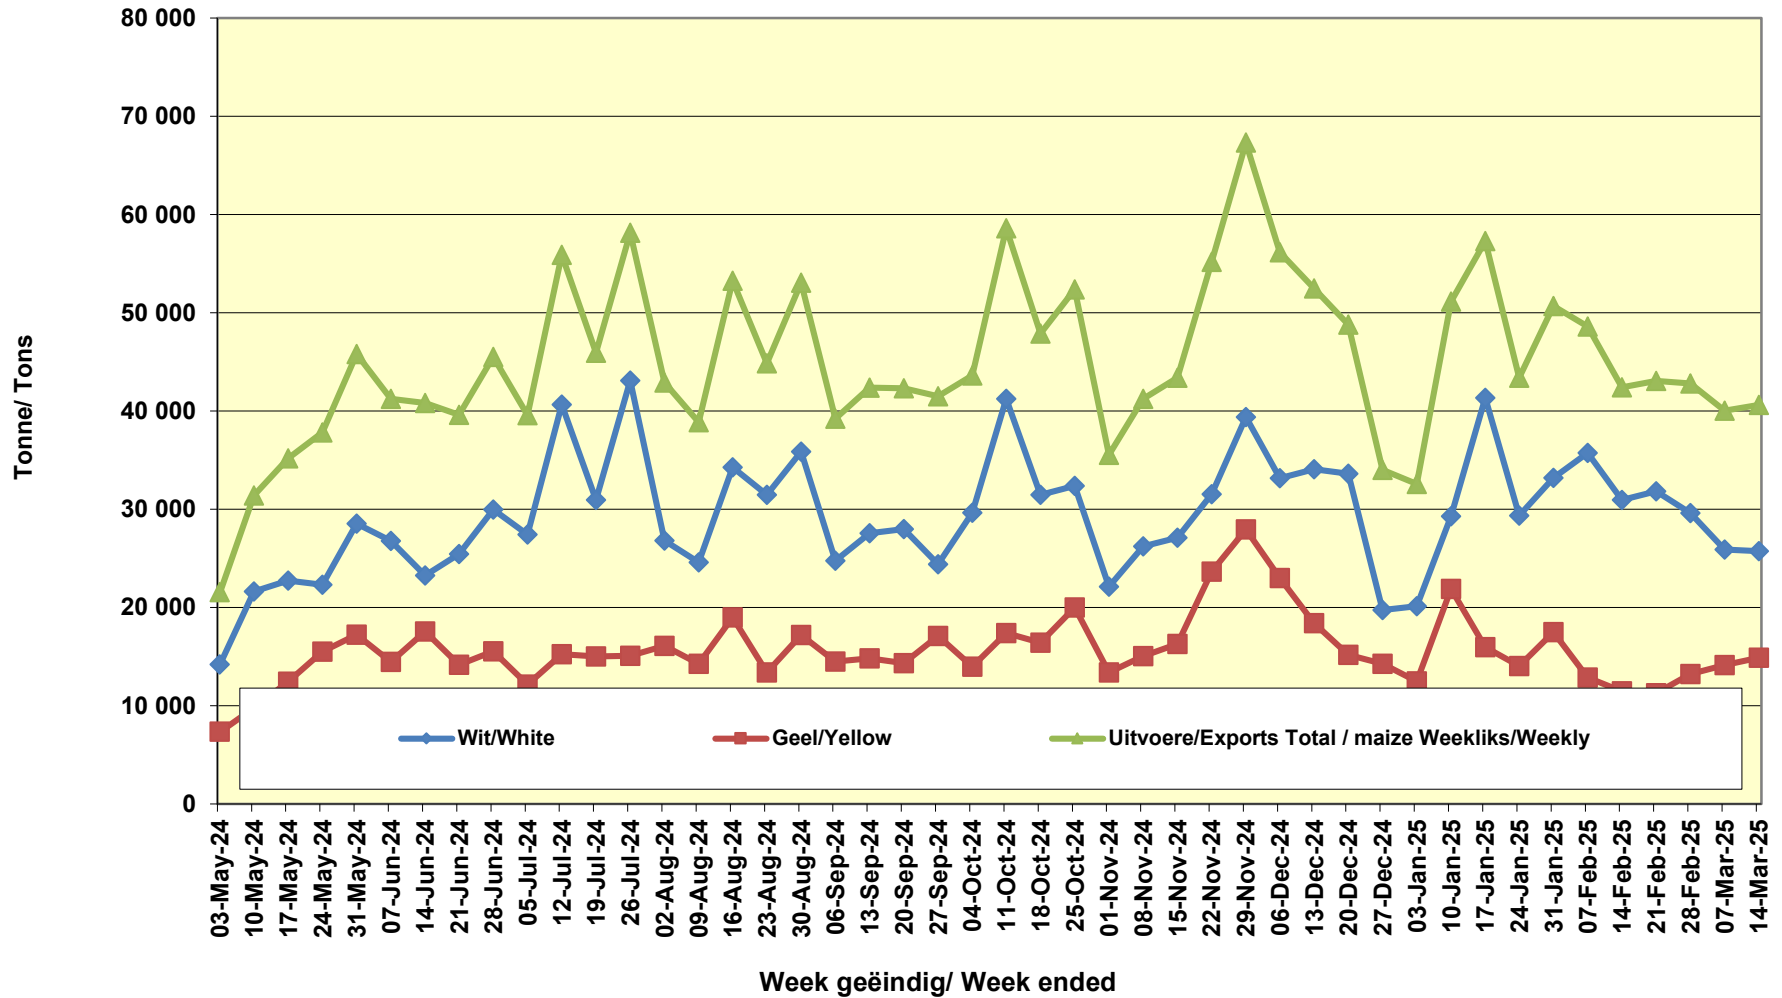

Cumulative Exports of Maize 2024/25 Bemarkingsseisoen/ Marketing season