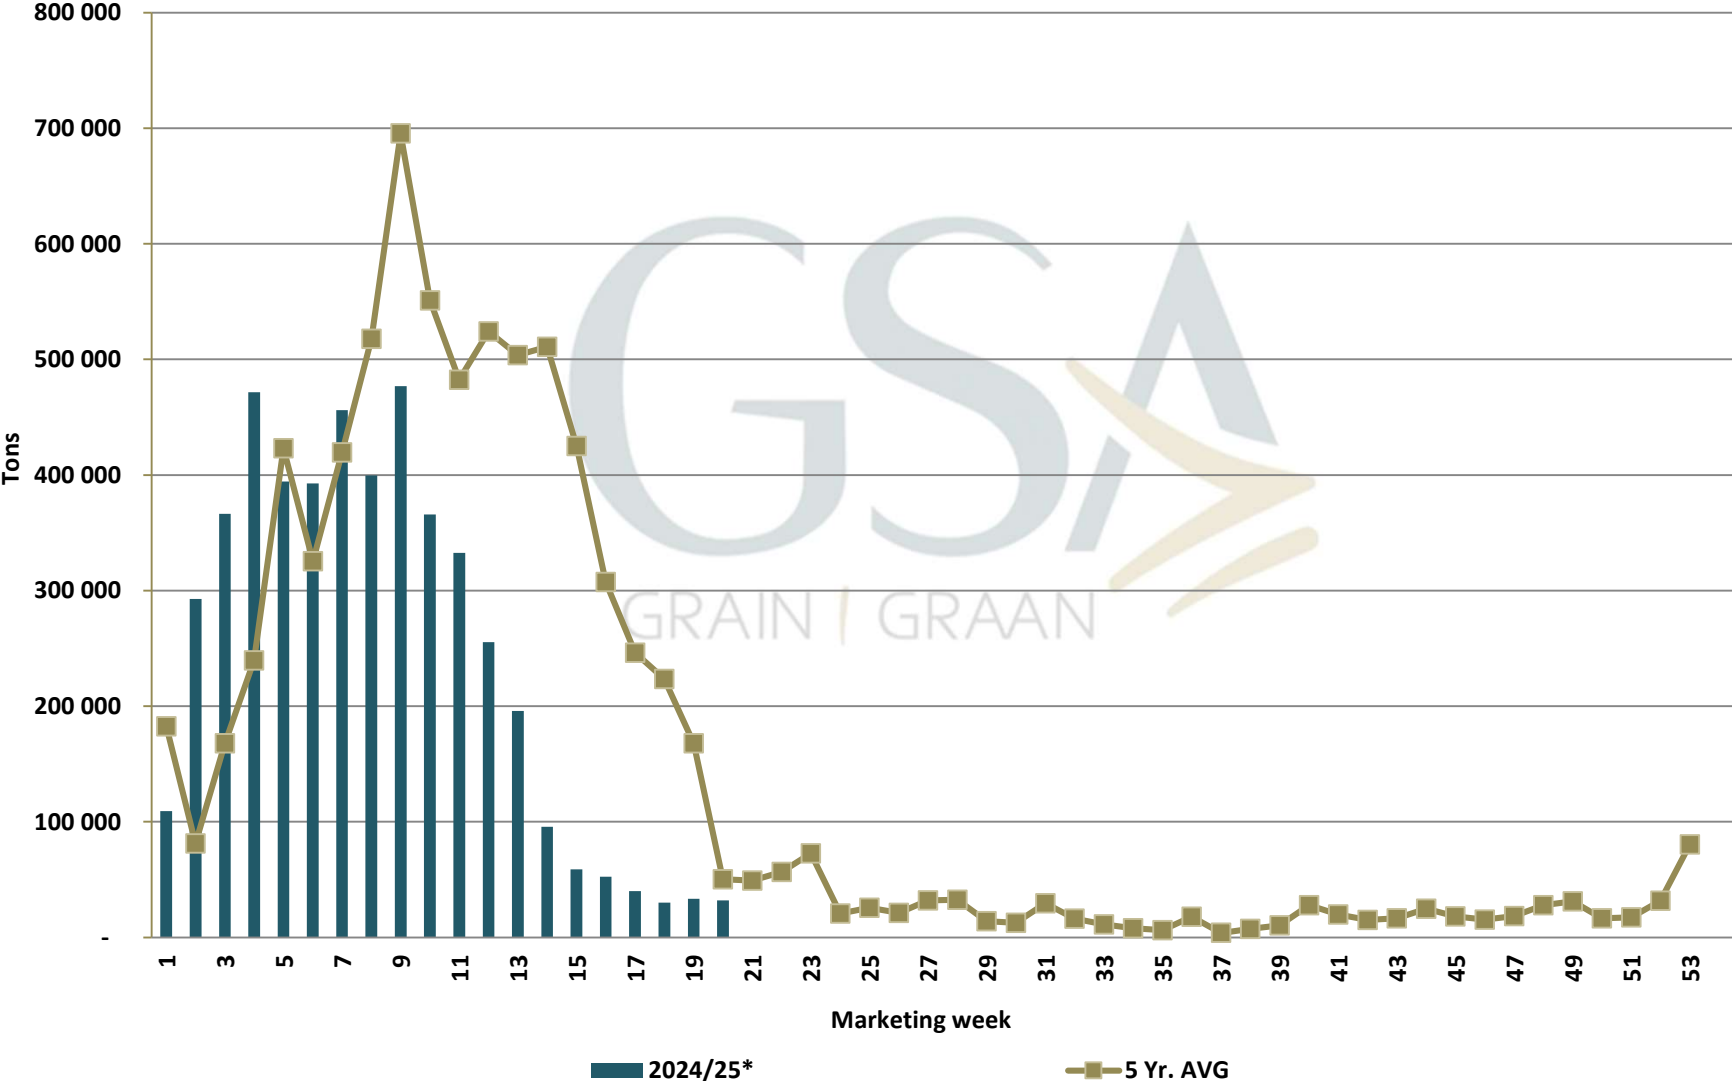

White Maize: Weekly producer deliveries

Yellow Maize: Weekly producer deliveries

Weeklikse mielielewerings (Bemarkingsjaar: Mei 2023 tot April 2024)

Weekly total maize deliveries (Marketing year: May 2024 to April 2025)

Weeklikse kumulatiewe mielielewerings (Bemarkingsjaar: Mei tot April)