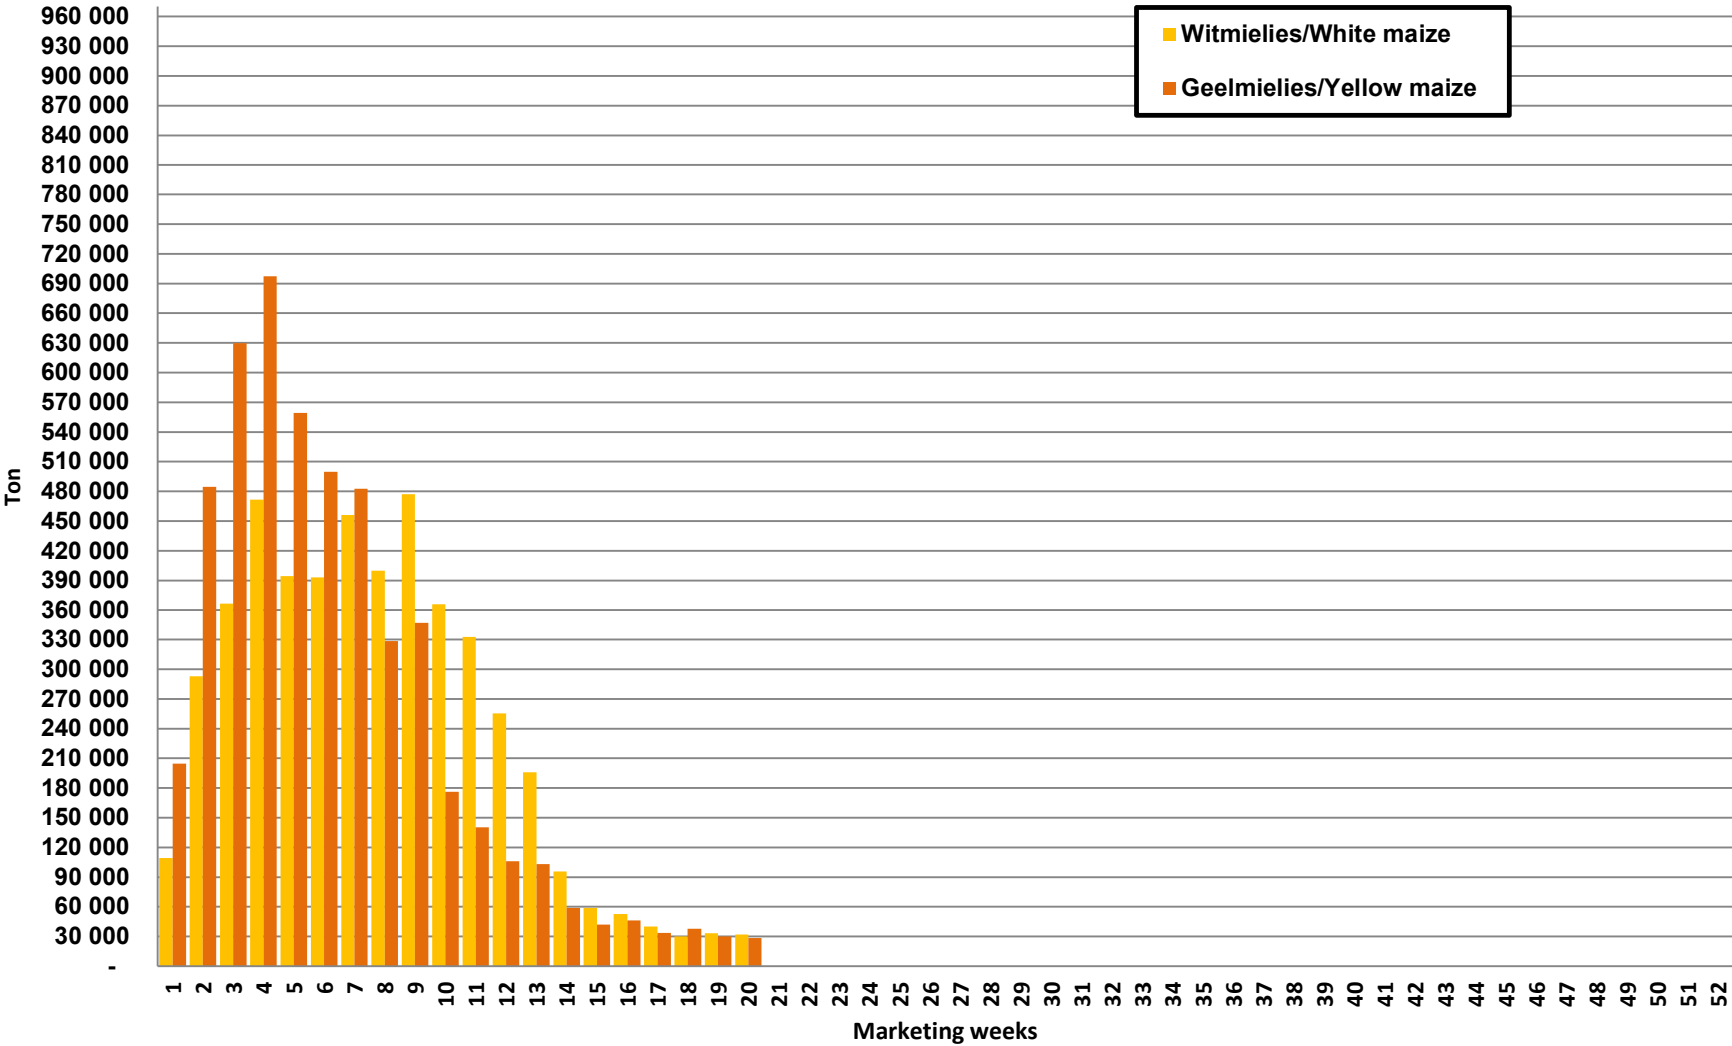

White Maize: Weekly producer deliveries

Yellow Maize: Weekly producer deliveries

Weeklikse mielielewerings (Bemarkingsjaar: Mei 2023 tot April 2024)

Weekly total maize deliveries (Marketing year: May 2024 to April 2025)

Weeklikse kumulatiewe mielielewerings (Bemarkingsjaar: Mei tot April)