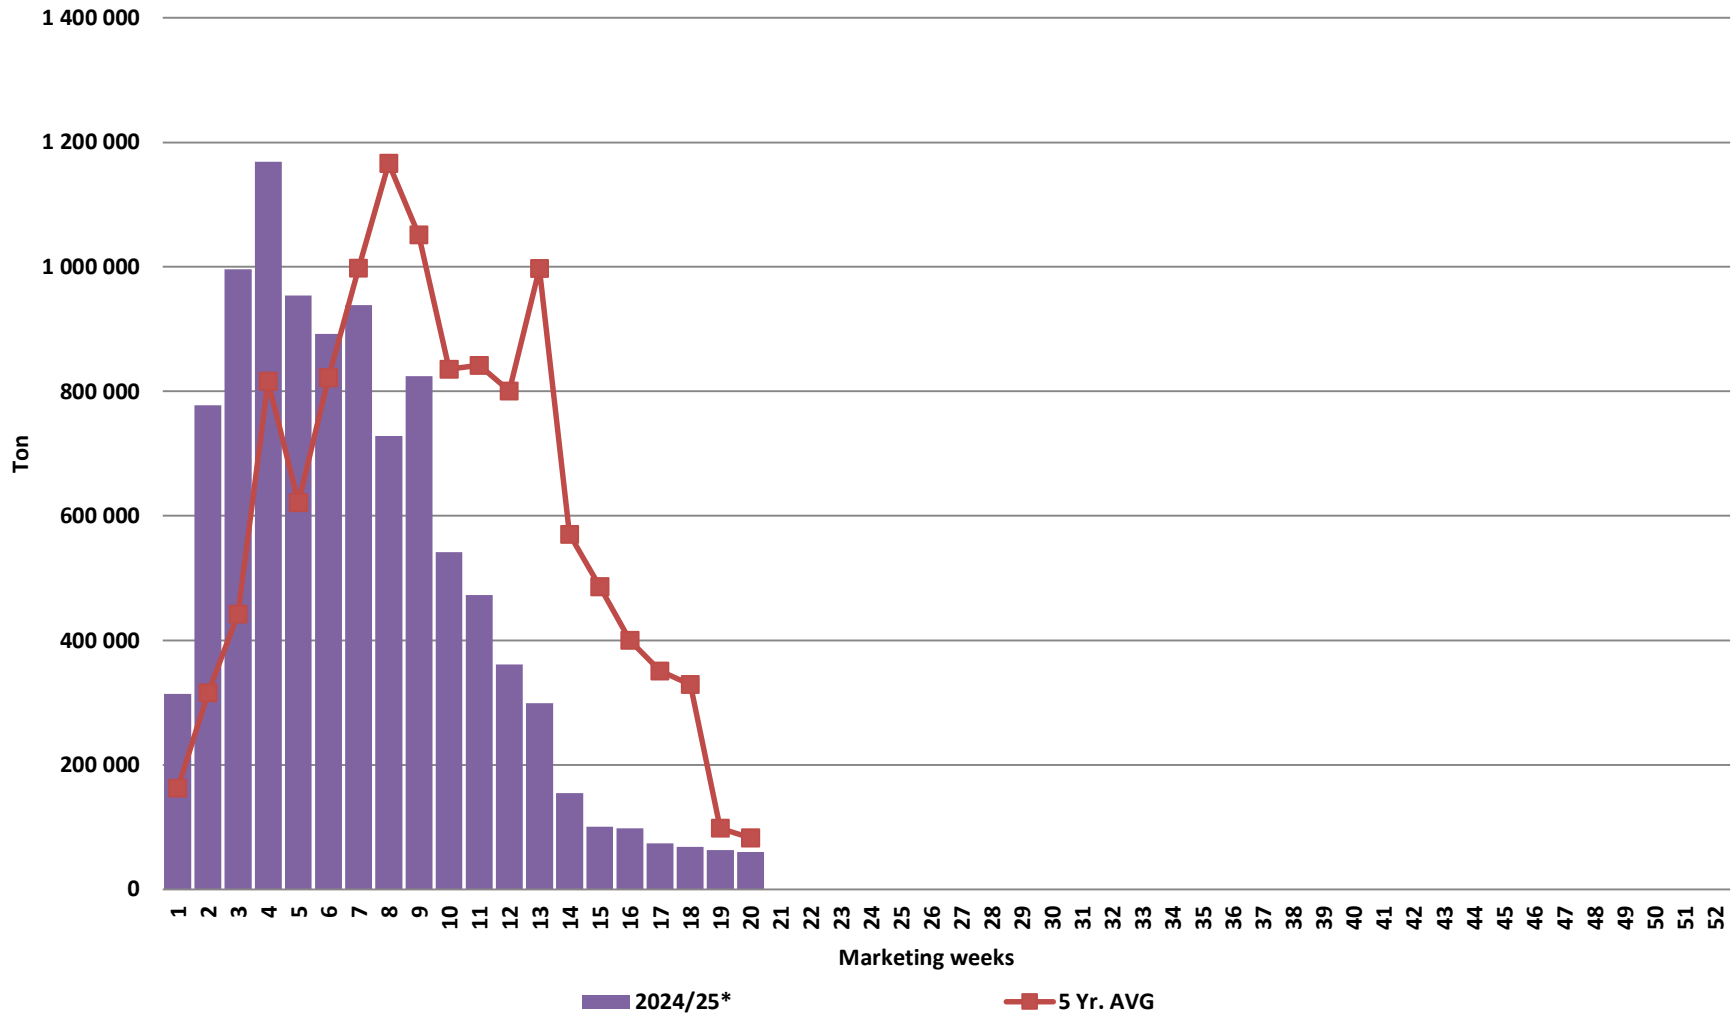

White Maize: Weekly producer deliveries

Yellow Maize: Weekly producer deliveries

Weeklikse mielielewerings (Bemarkingsjaar: Mei 2023 tot April 2024)

Weekly total maize deliveries (Marketing year: May 2024 to April 2025)

Weeklikse kumulatiewe mielielewerings (Bemarkingsjaar: Mei tot April)