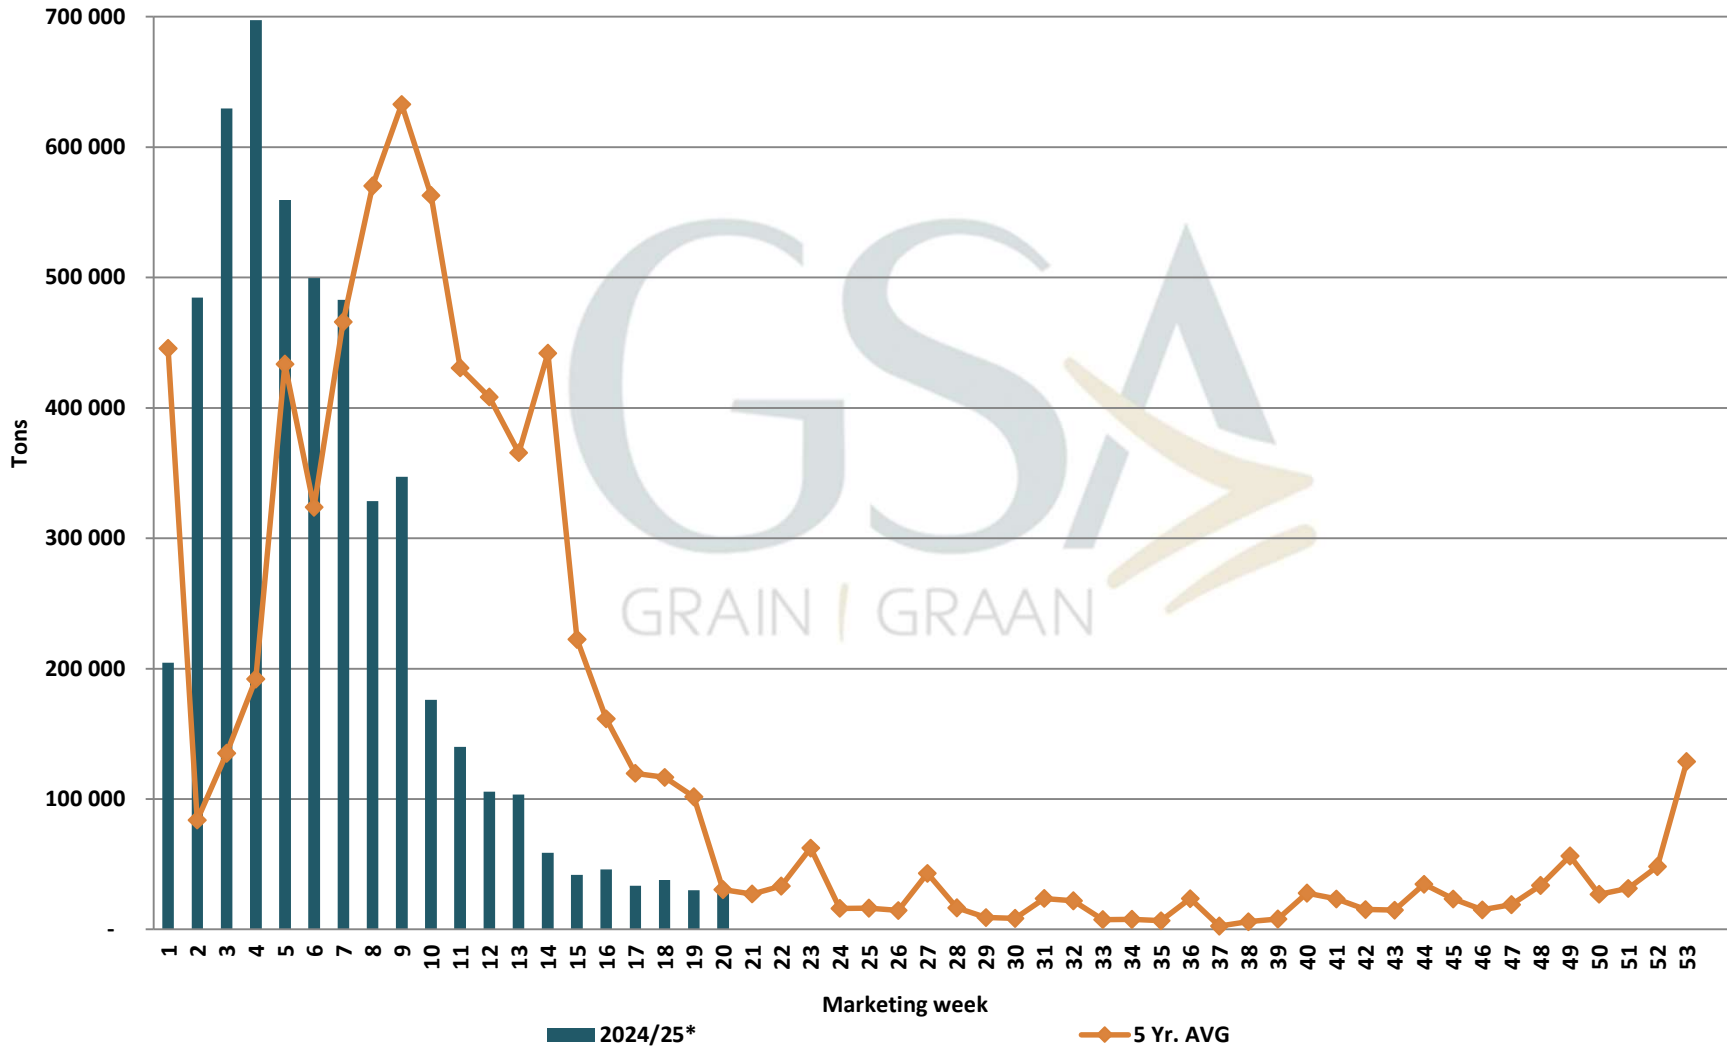

White Maize: Weekly producer deliveries

Yellow Maize: Weekly producer deliveries

Weeklikse mielielewerings (Bemarkingsjaar: Mei 2023 tot April 2024)

Weekly total maize deliveries (Marketing year: May 2024 to April 2025)

Weeklikse kumulatiewe mielielewerings (Bemarkingsjaar: Mei tot April)