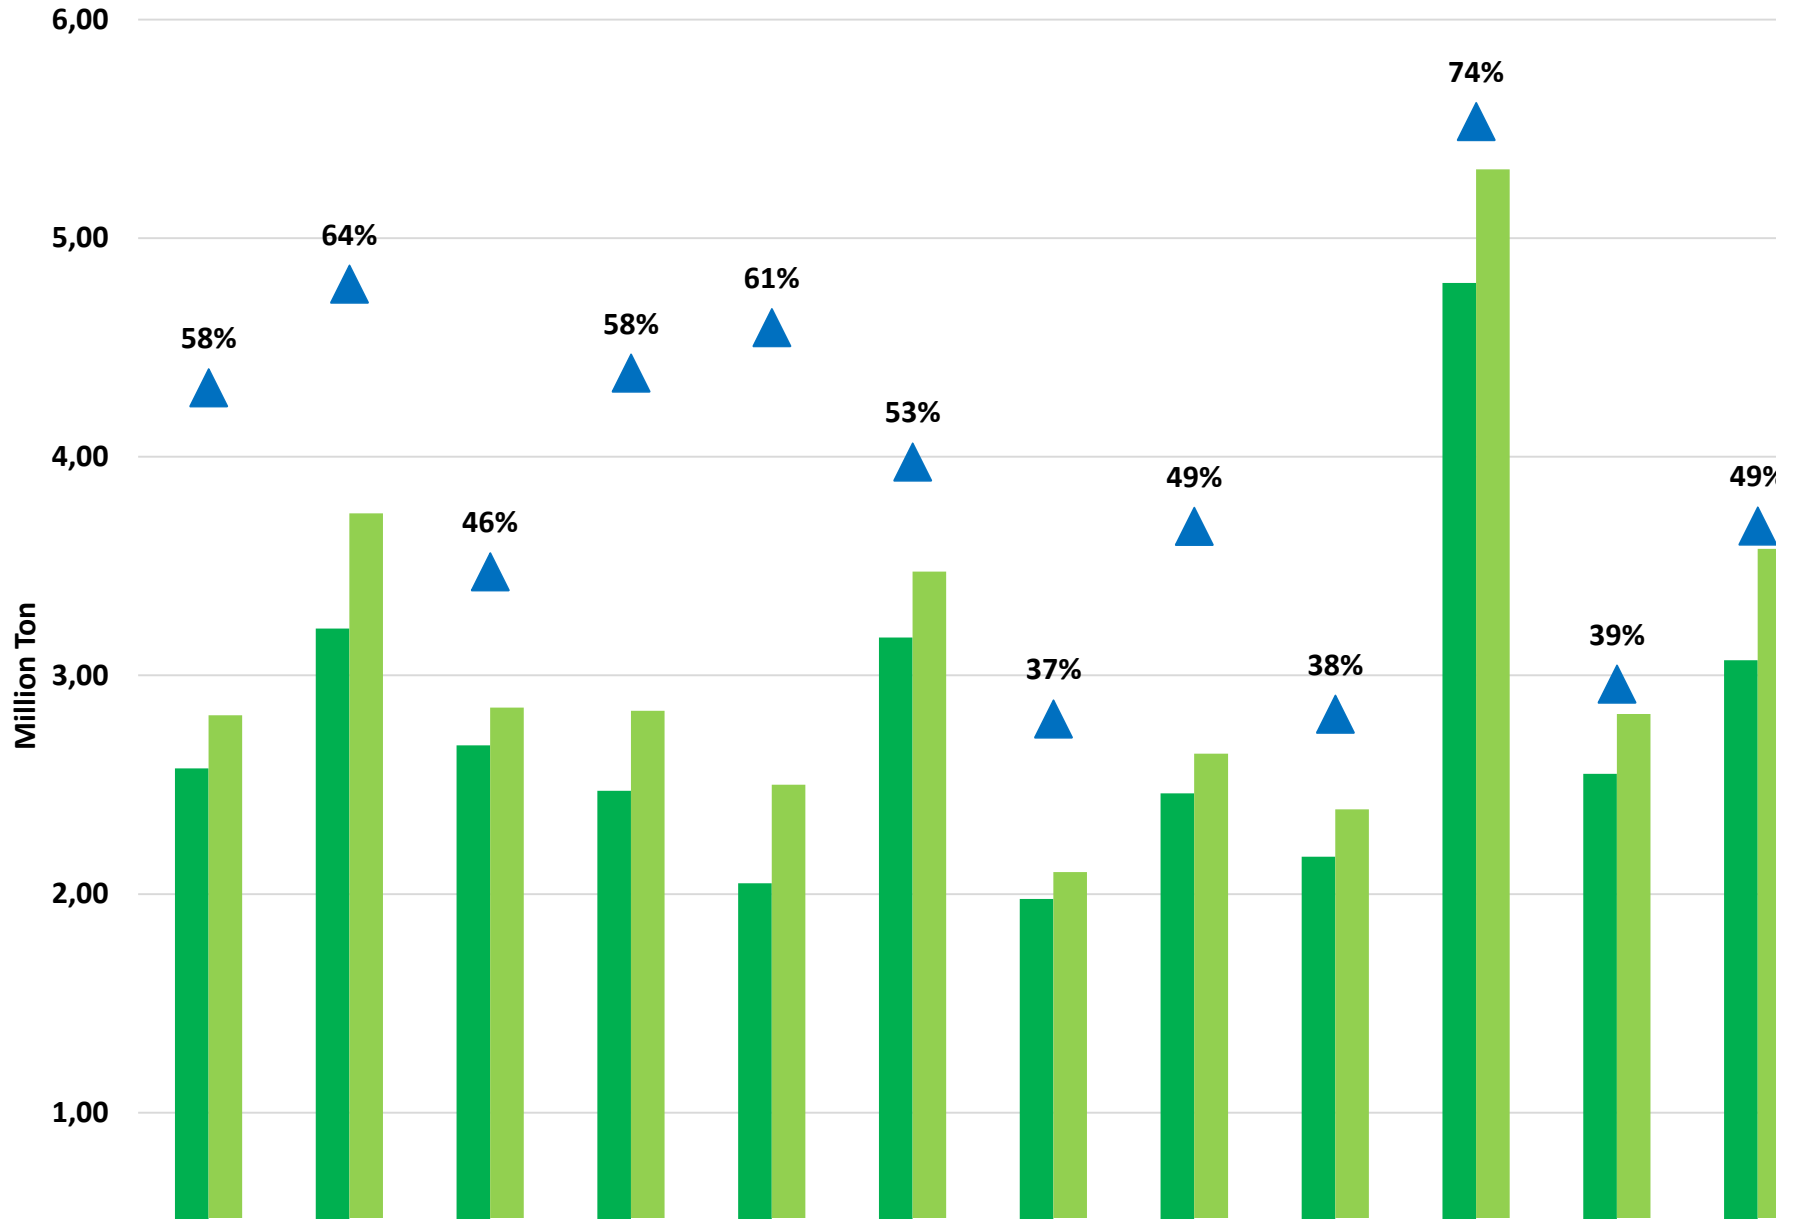

## Weeklikse mielielewerings (Bemarkingsjaar: Mei 2023 tot April 2024)

Weekly total maize deliveries (Marketing year: May 2024 to April 2025)

Weeklikse kumulatiewe mielielewerings (Bemarkingsjaar: Mei tot April)

Total YTD WM deliveries for the 2023/24 season vs previous season's

**Total YTD YM deliveries for the 2023/24  
season vs previous season's**