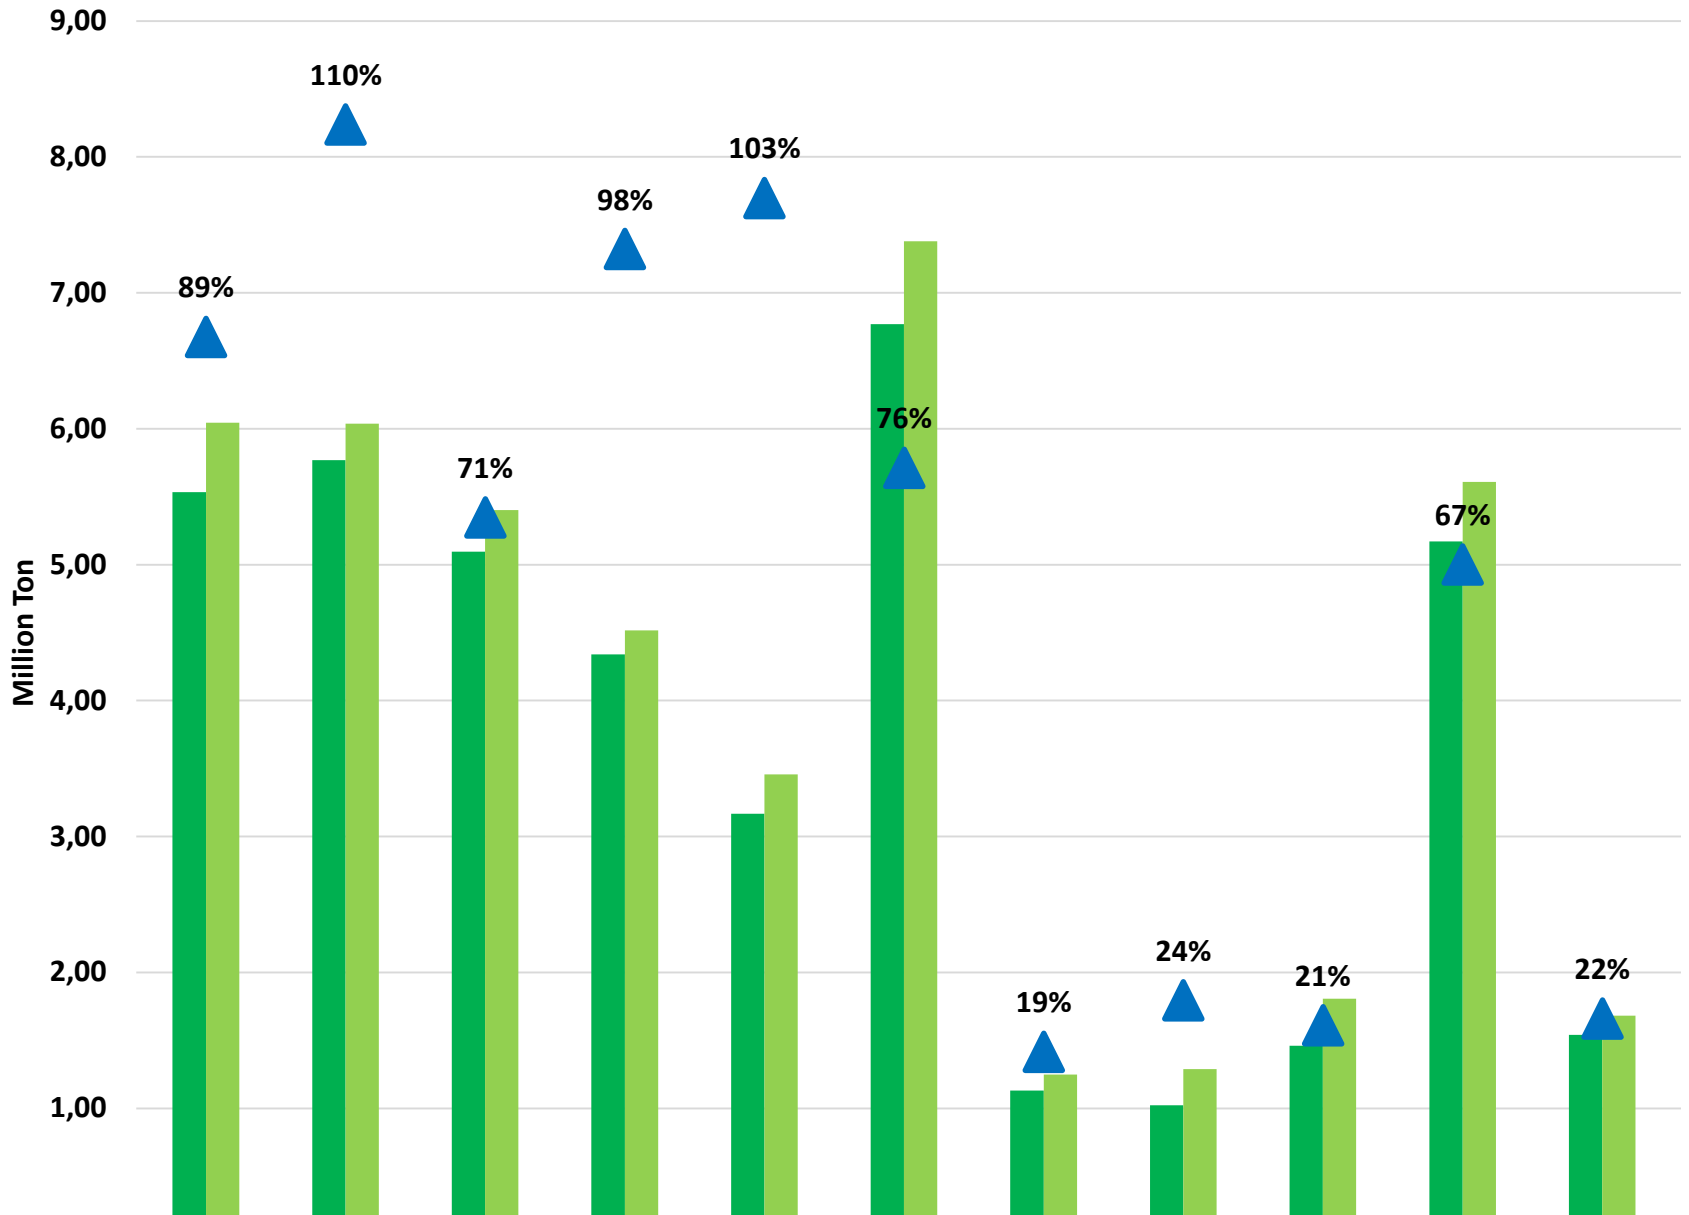

## Weeklikse mielielewerings (Bemarkingsjaar: Mei 2023 tot April 2024)

Weekly total maize deliveries (Marketing year: May 2024 to April 2025)

Weeklikse kumulatiewe mielielewerings (Bemarkingsjaar: Mei tot April)

Total YTD WM deliveries for the 2023/24 season vs previous season's

**Total YTD YM deliveries for the 2023/24  
season vs previous season's**