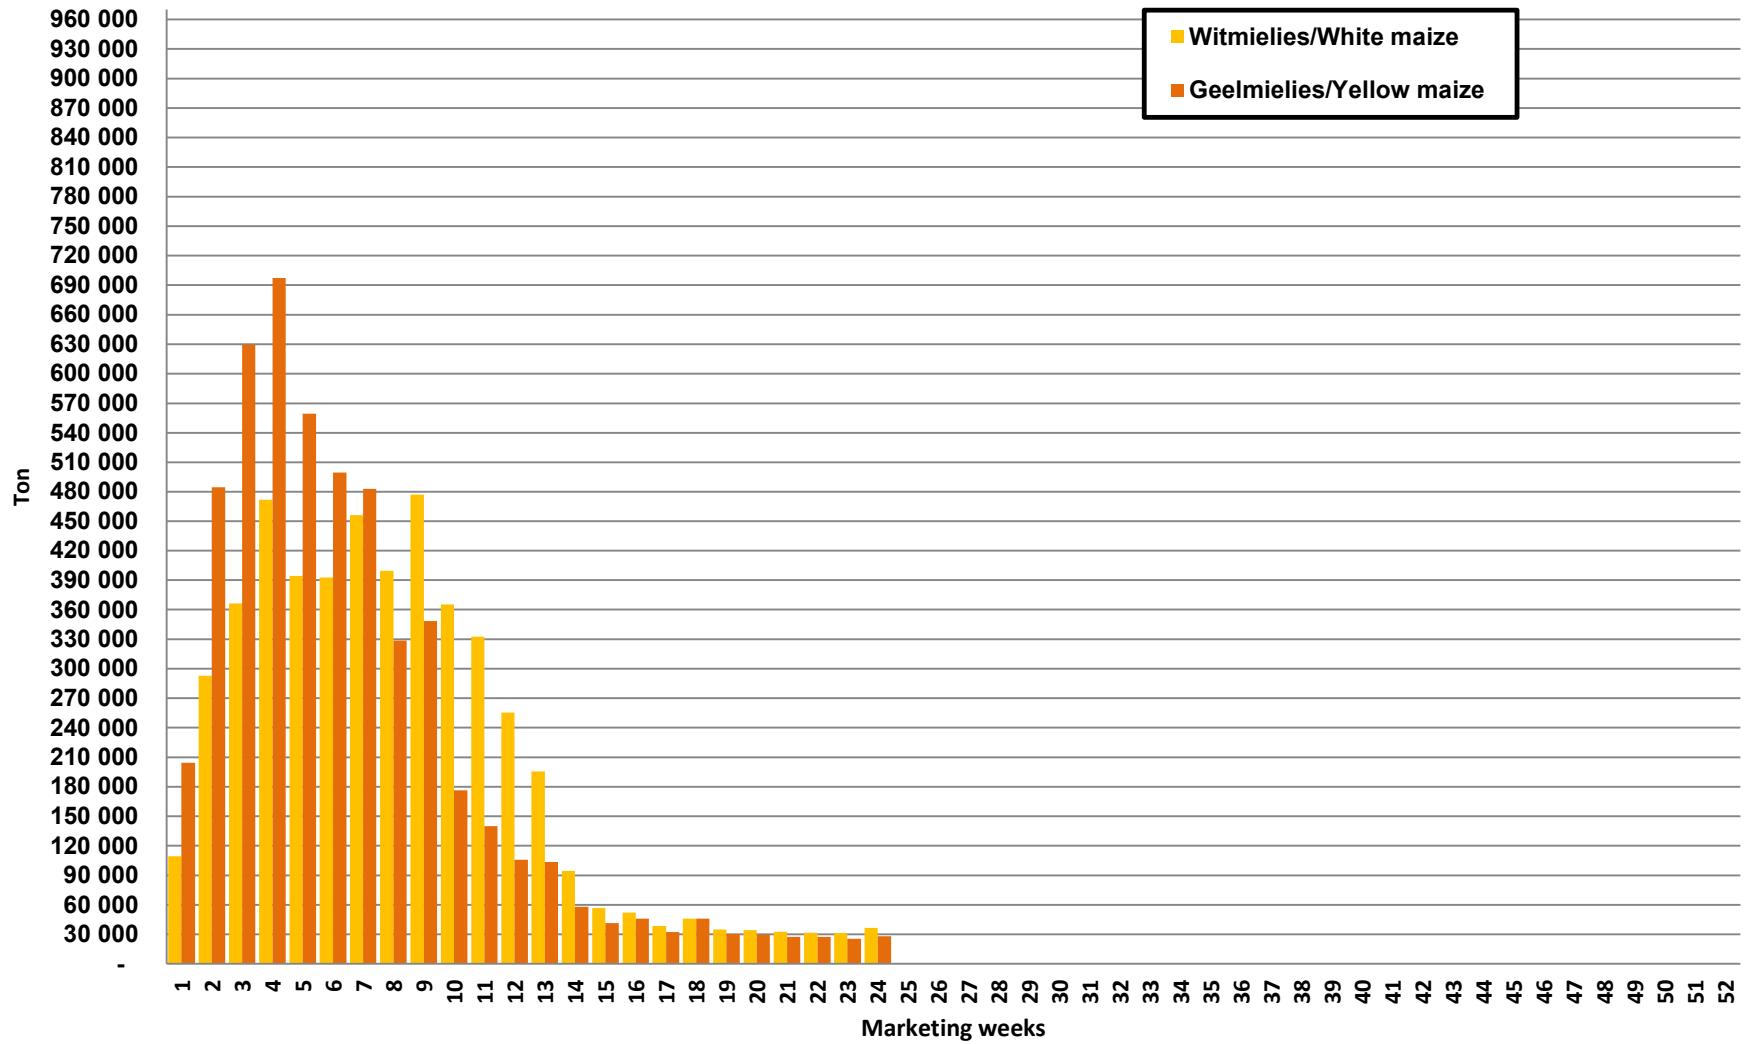

White Maize: Weekly producer deliveries

Yellow Maize: Weekly producer deliveries

Weeklikse mielielewerings (Bemarkingsjaar: Mei 2023 tot April 2024)

Weekly total maize deliveries (Marketing year: May 2024 to April 2025)

Weeklikse kumulatiewe mielielewerings (Bemarkingsjaar: Mei tot April)