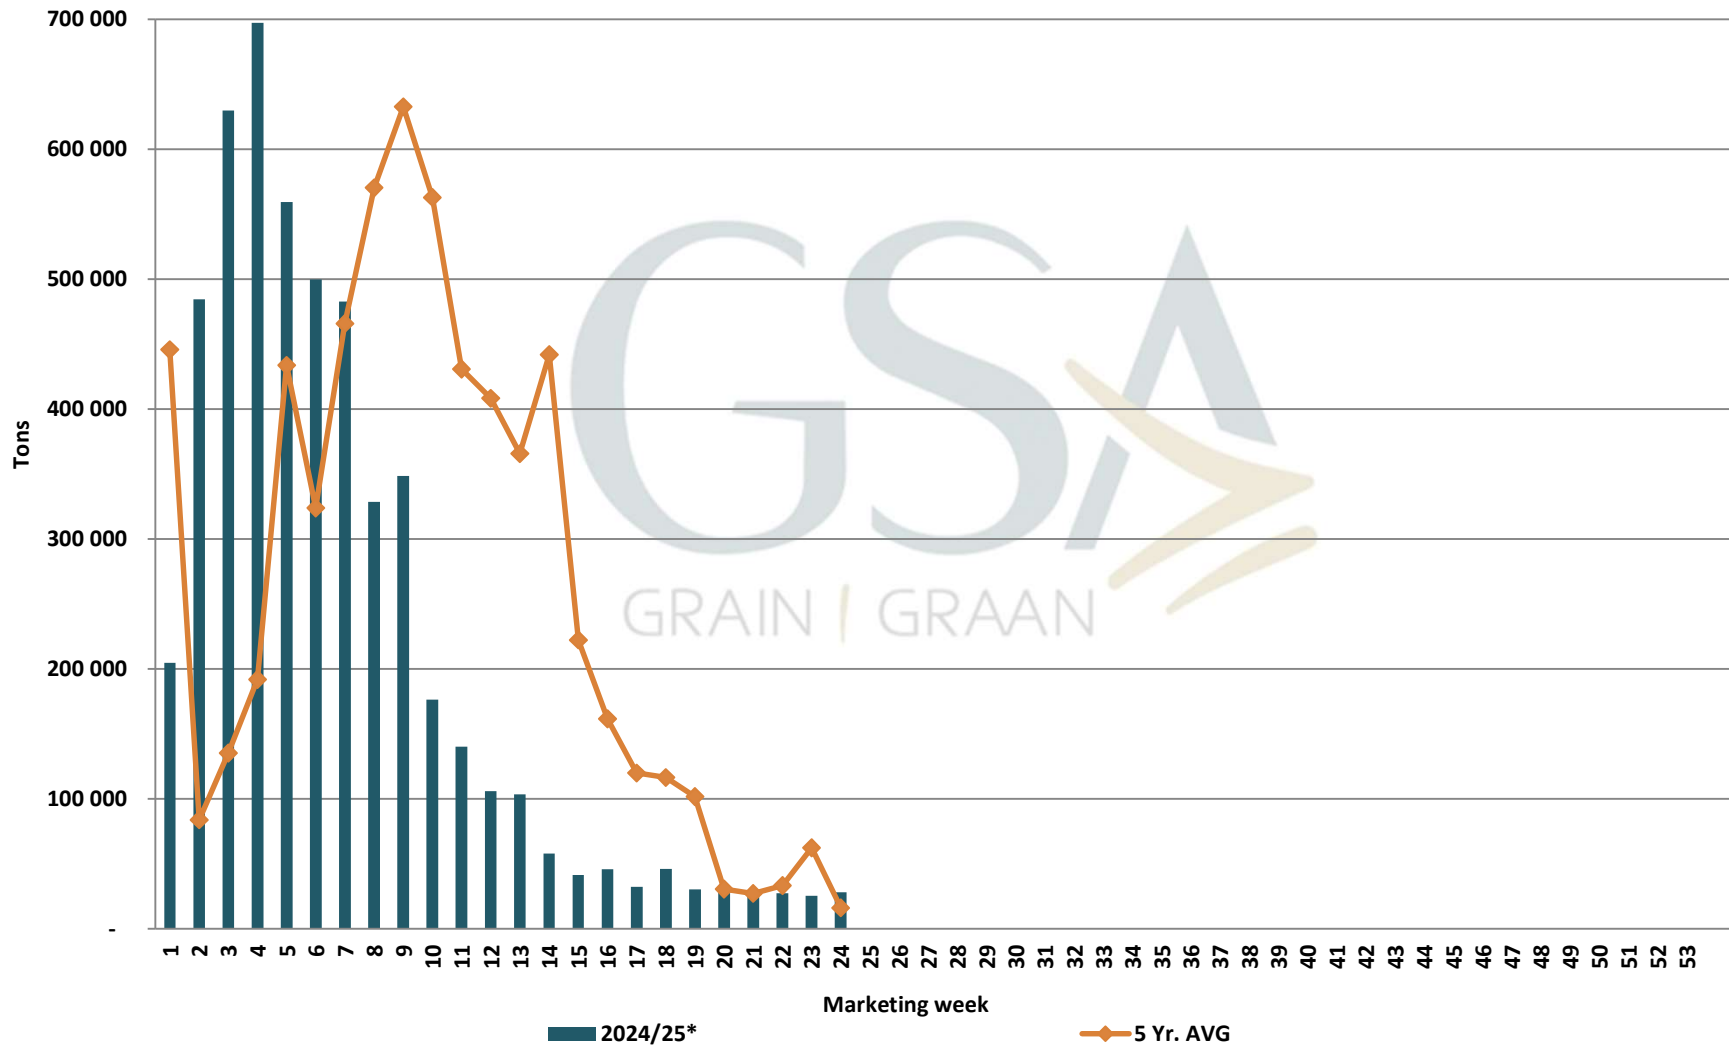

White Maize: Weekly producer deliveries

Yellow Maize: Weekly producer deliveries

Weeklikse mielielewerings (Bemarkingsjaar: Mei 2023 tot April 2024)

Weekly total maize deliveries (Marketing year: May 2024 to April 2025)

Weeklikse kumulatiewe mielielewerings (Bemarkingsjaar: Mei tot April)