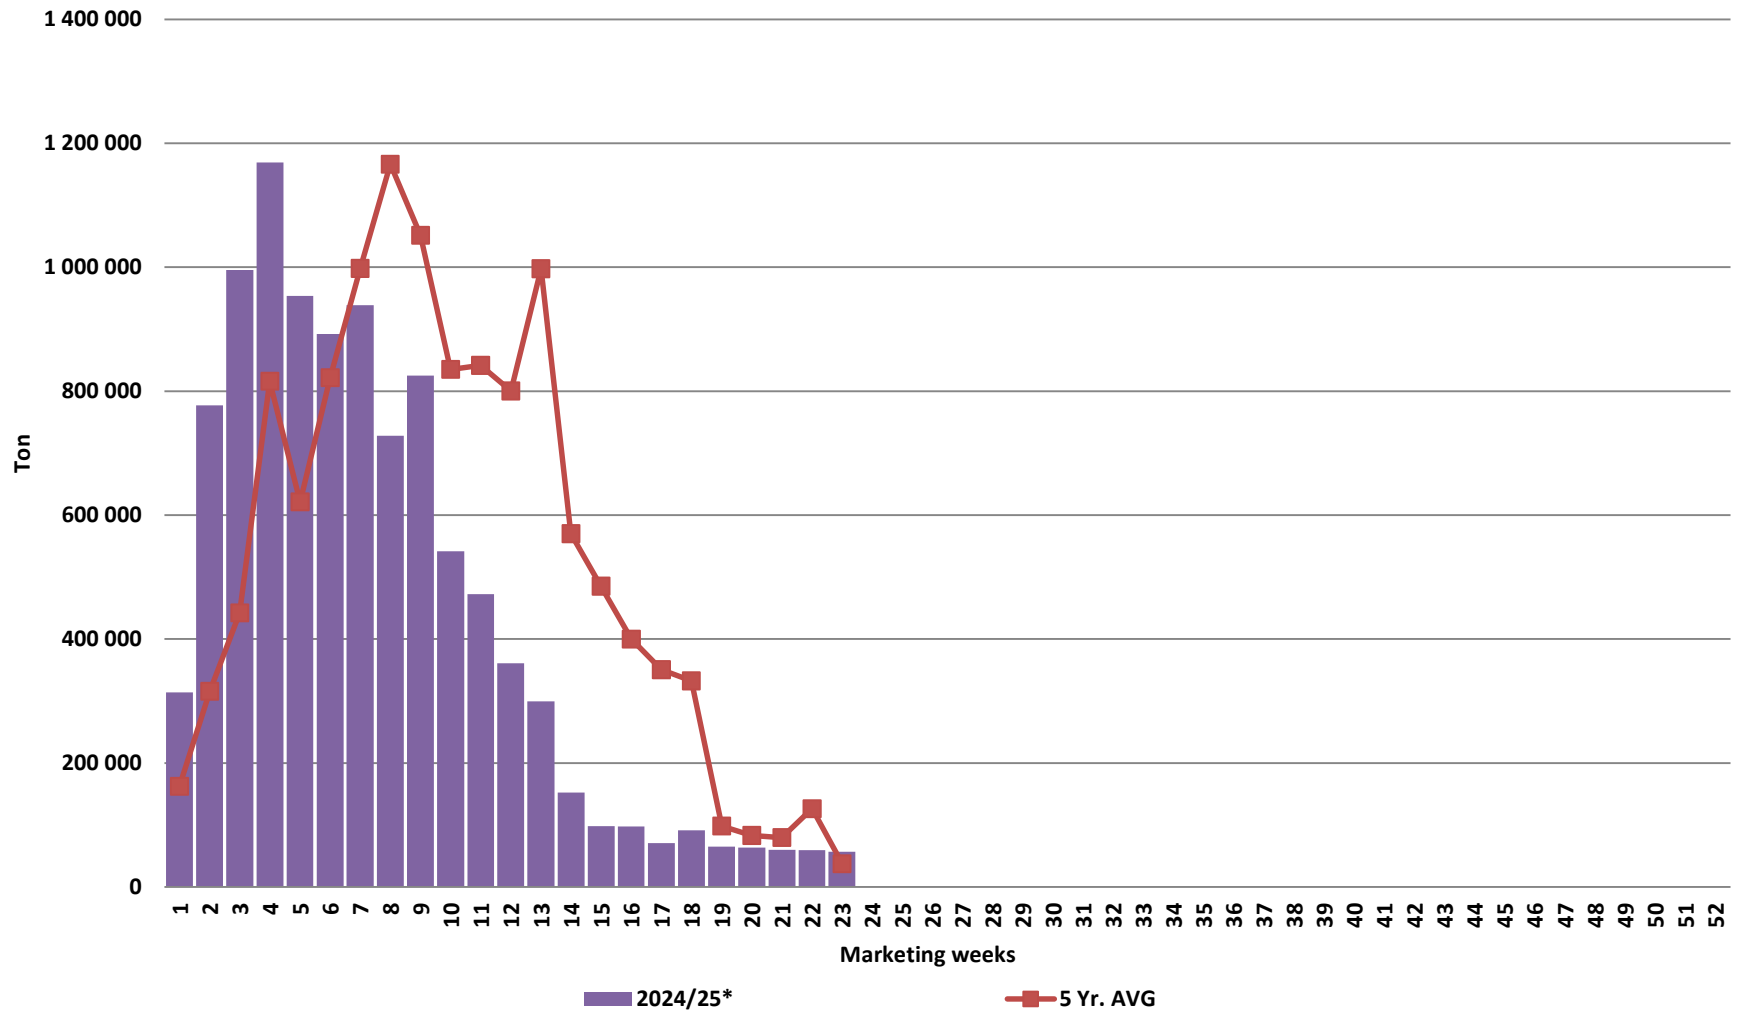

White Maize: Weekly producer deliveries

Yellow Maize: Weekly producer deliveries

Weeklikse mielielewerings (Bemarkingsjaar: Mei 2023 tot April 2024)

Weekly total maize deliveries (Marketing year: May 2024 to April 2025)

Weeklikse kumulatiewe mielielewerings (Bemarkingsjaar: Mei tot April)