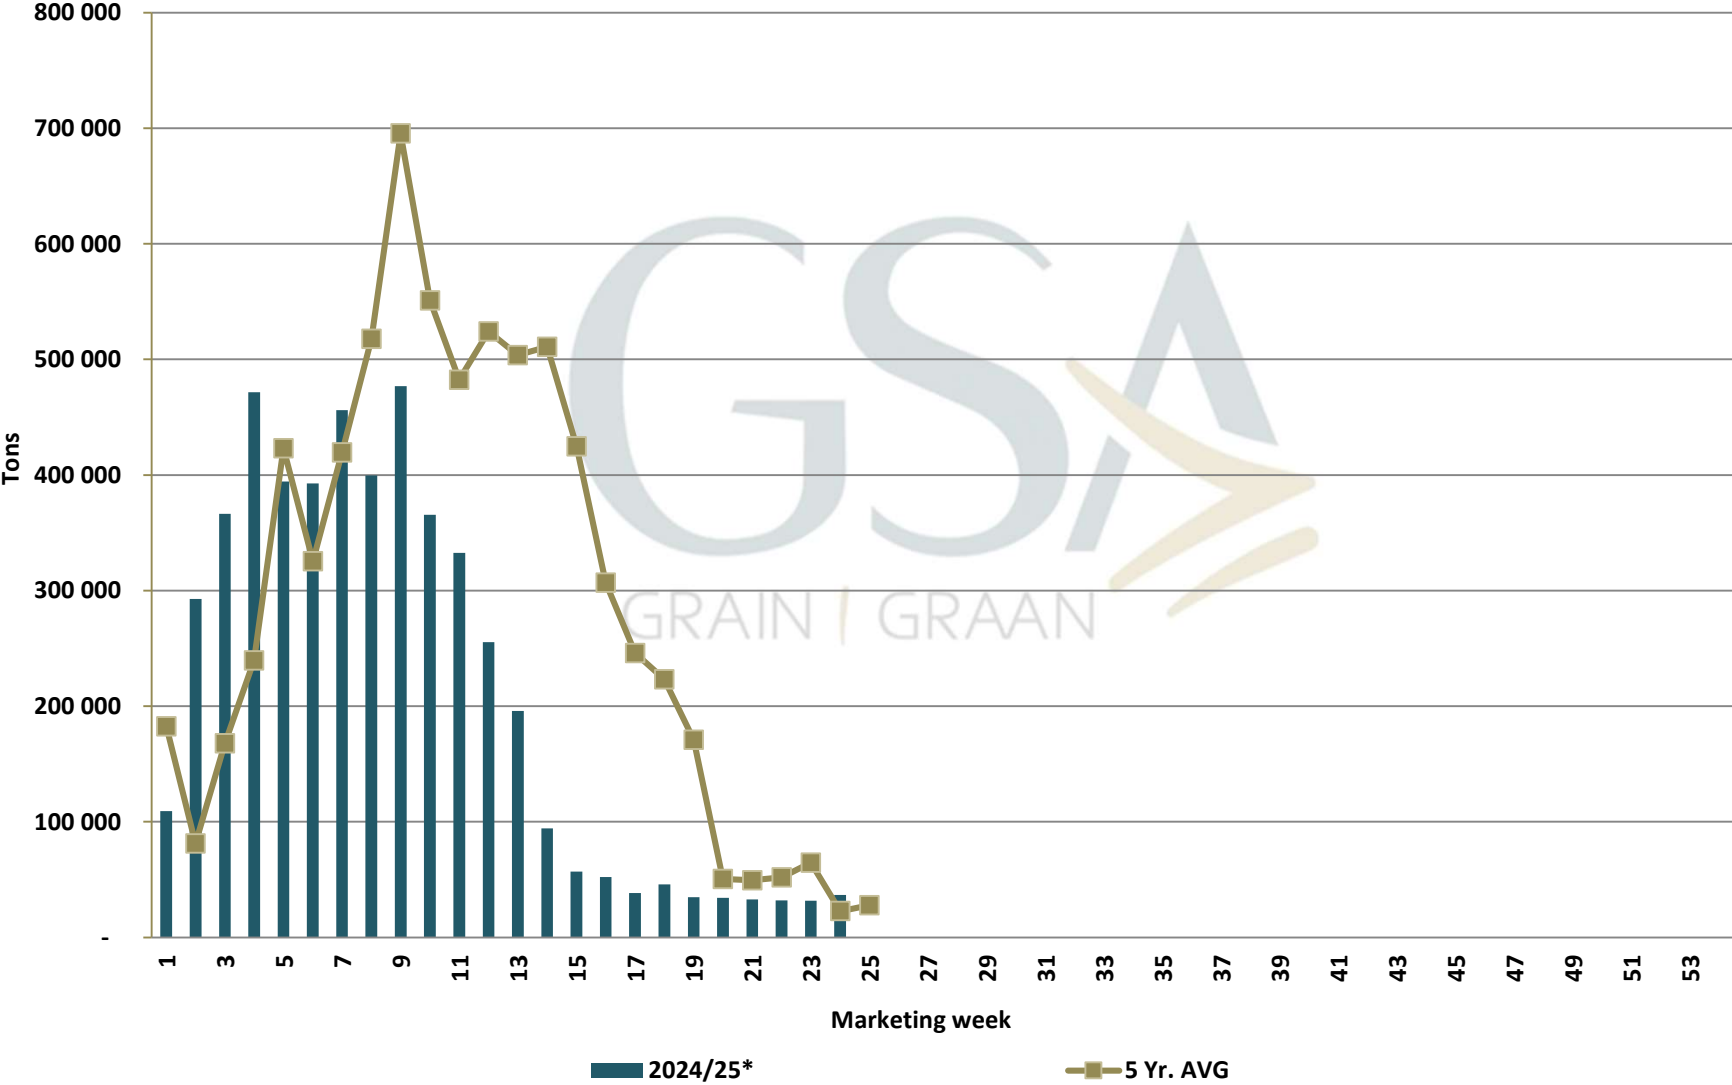

White Maize: Weekly producer deliveries

Yellow Maize: Weekly producer deliveries

Weeklikse mielielewerings (Bemarkingsjaar: Mei 2023 tot April 2024)

Weekly total maize deliveries (Marketing year: May 2024 to April 2025)

Weeklikse kumulatiewe mielielewerings (Bemarkingsjaar: Mei tot April)