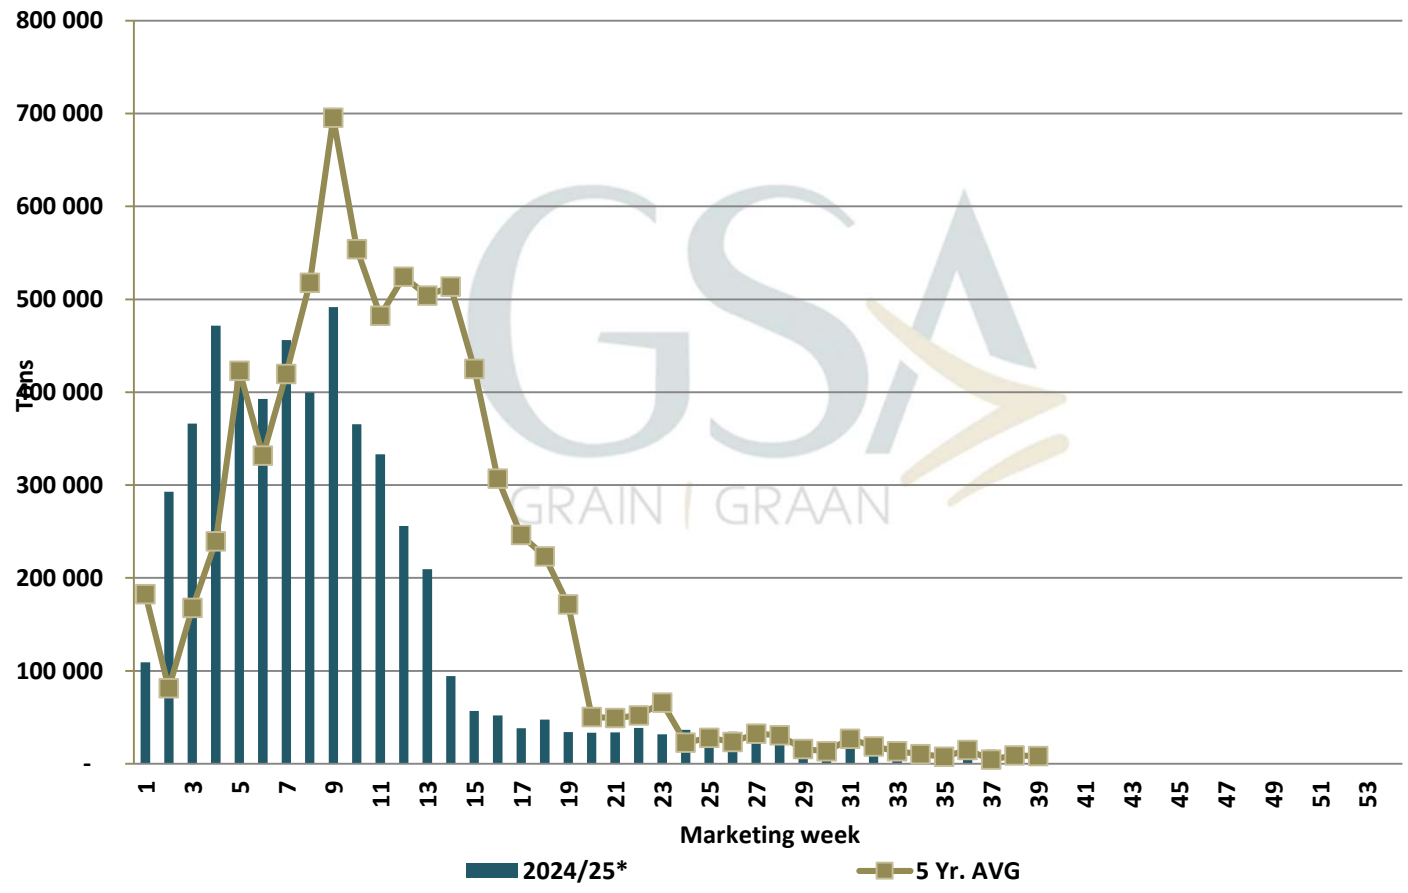

# White Maize: Weekly producer deliveries

# Yellow Maize: Weekly producer deliveries

# Weeklikse mielielewerings (Bemarkingsjaar: Mei 2023 tot April 2024)

■ Witmielies/White maize

Weekly total maize deliveries (Marketing year: May 2024 to April 2025)

Weeklikse kumulatiewe mielielewerings (Bemarkingsjaar: Mei tot April)