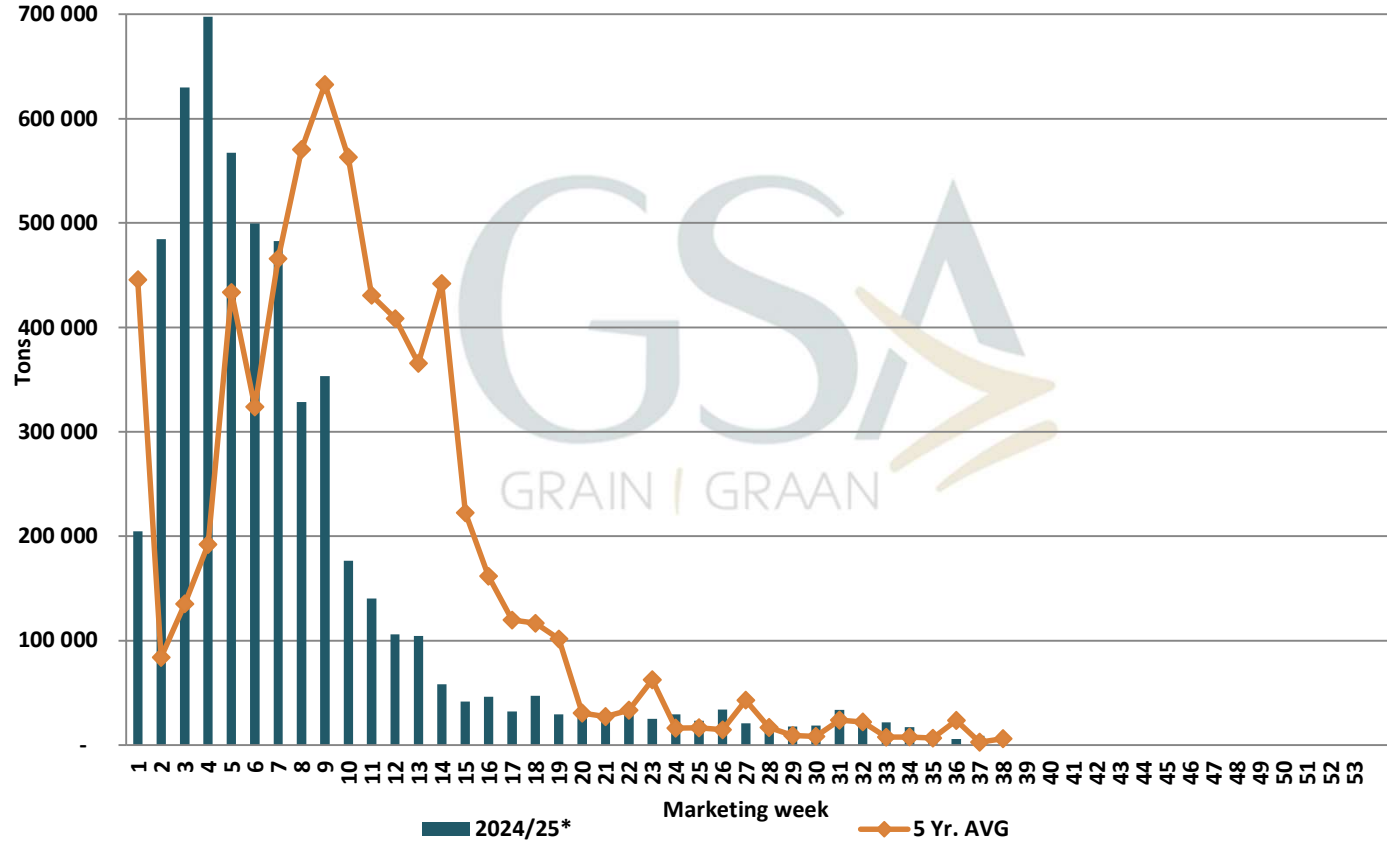

# White Maize: Weekly producer deliveries

# Yellow Maize: Weekly producer deliveries

# Weeklikse mielielewerings (Bemarkingsjaar: Mei 2023 tot April 2024)

■ Witmielies/White maize

Weekly total maize deliveries (Marketing year: May 2024 to April 2025)

Weeklikse kumulatiewe mielielewerings (Bemarkingsjaar: Mei tot April)