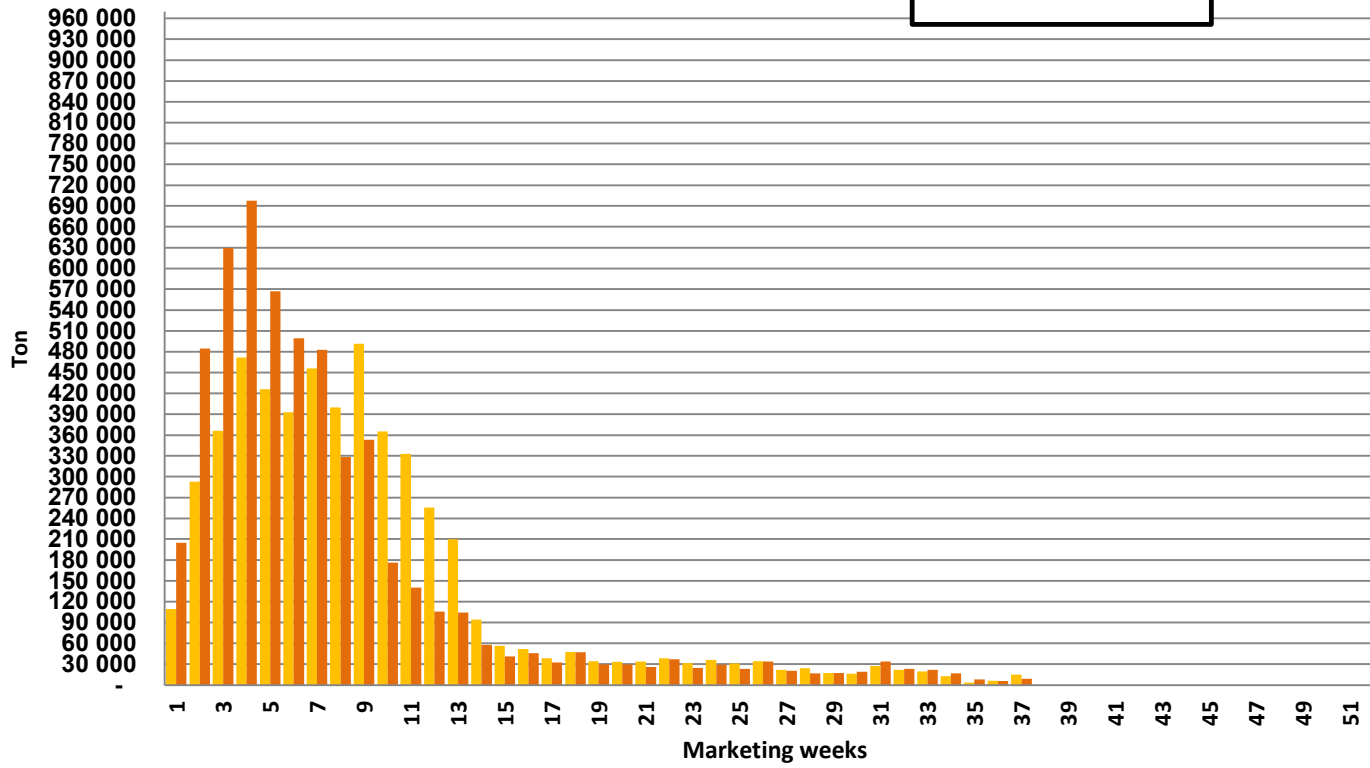

# White Maize: Weekly producer deliveries

# Yellow Maize: Weekly producer deliveries

# Weeklikse mielielewerings (Bemarkingsjaar: Mei 2023 tot April 2024)

■ Witmielies/White maize

Weekly total maize deliveries (Marketing year: May 2024 to April 2025)

Weeklikse kumulatiewe mielielewerings (Bemarkingsjaar: Mei tot April)