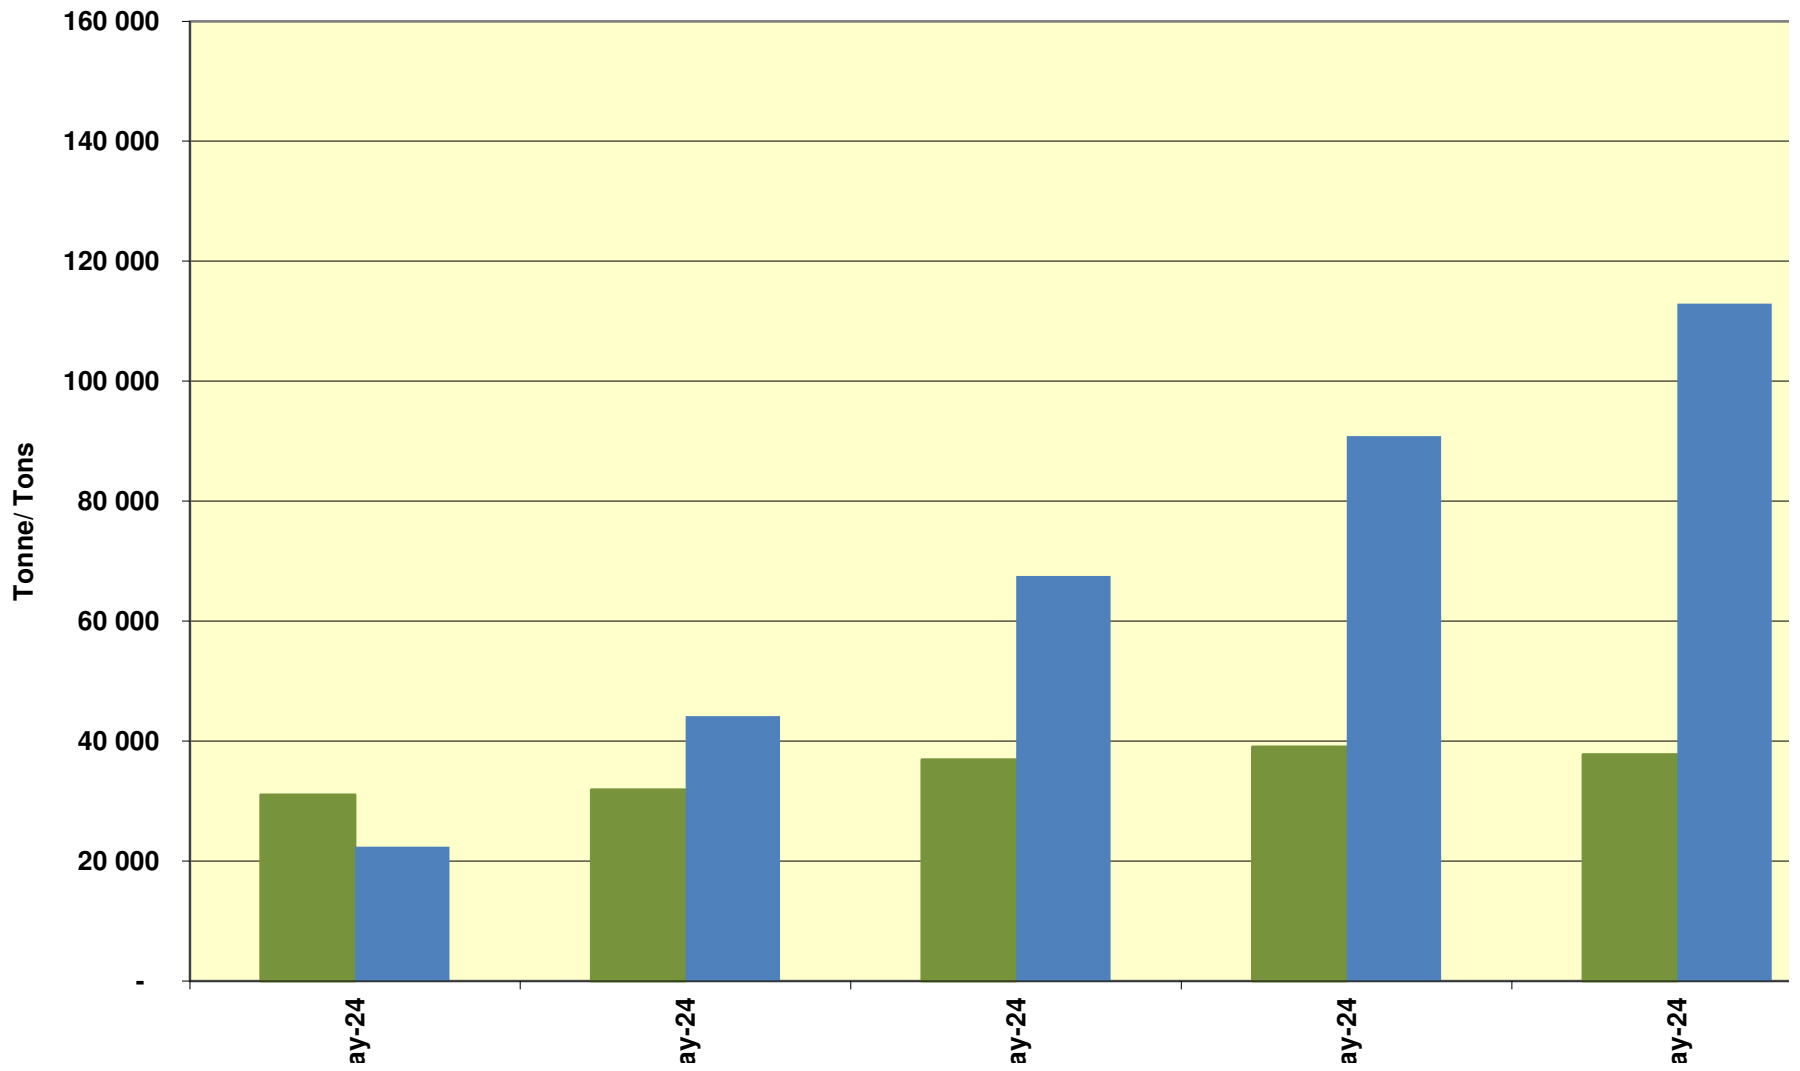

Yellow Maize Exports for 2024/25 (ton, %)

White Maize Exports for 2024/25 (ton, %)

RSA Weeklikse mielie-uitvoere
RSA Weekly maize exports

Cumulative Exports of White Maize for 2024/25

Cumulative Exports of Maize for 2023/24

**Cumulative Exports of Maize
2024/25 Bemarkingseisoen/ Marketing season**

Kumulatiewe Invoere van Mielies
Kumulative Imports of Maize
2024/25 Bemarkingseisoen/ Marketing season