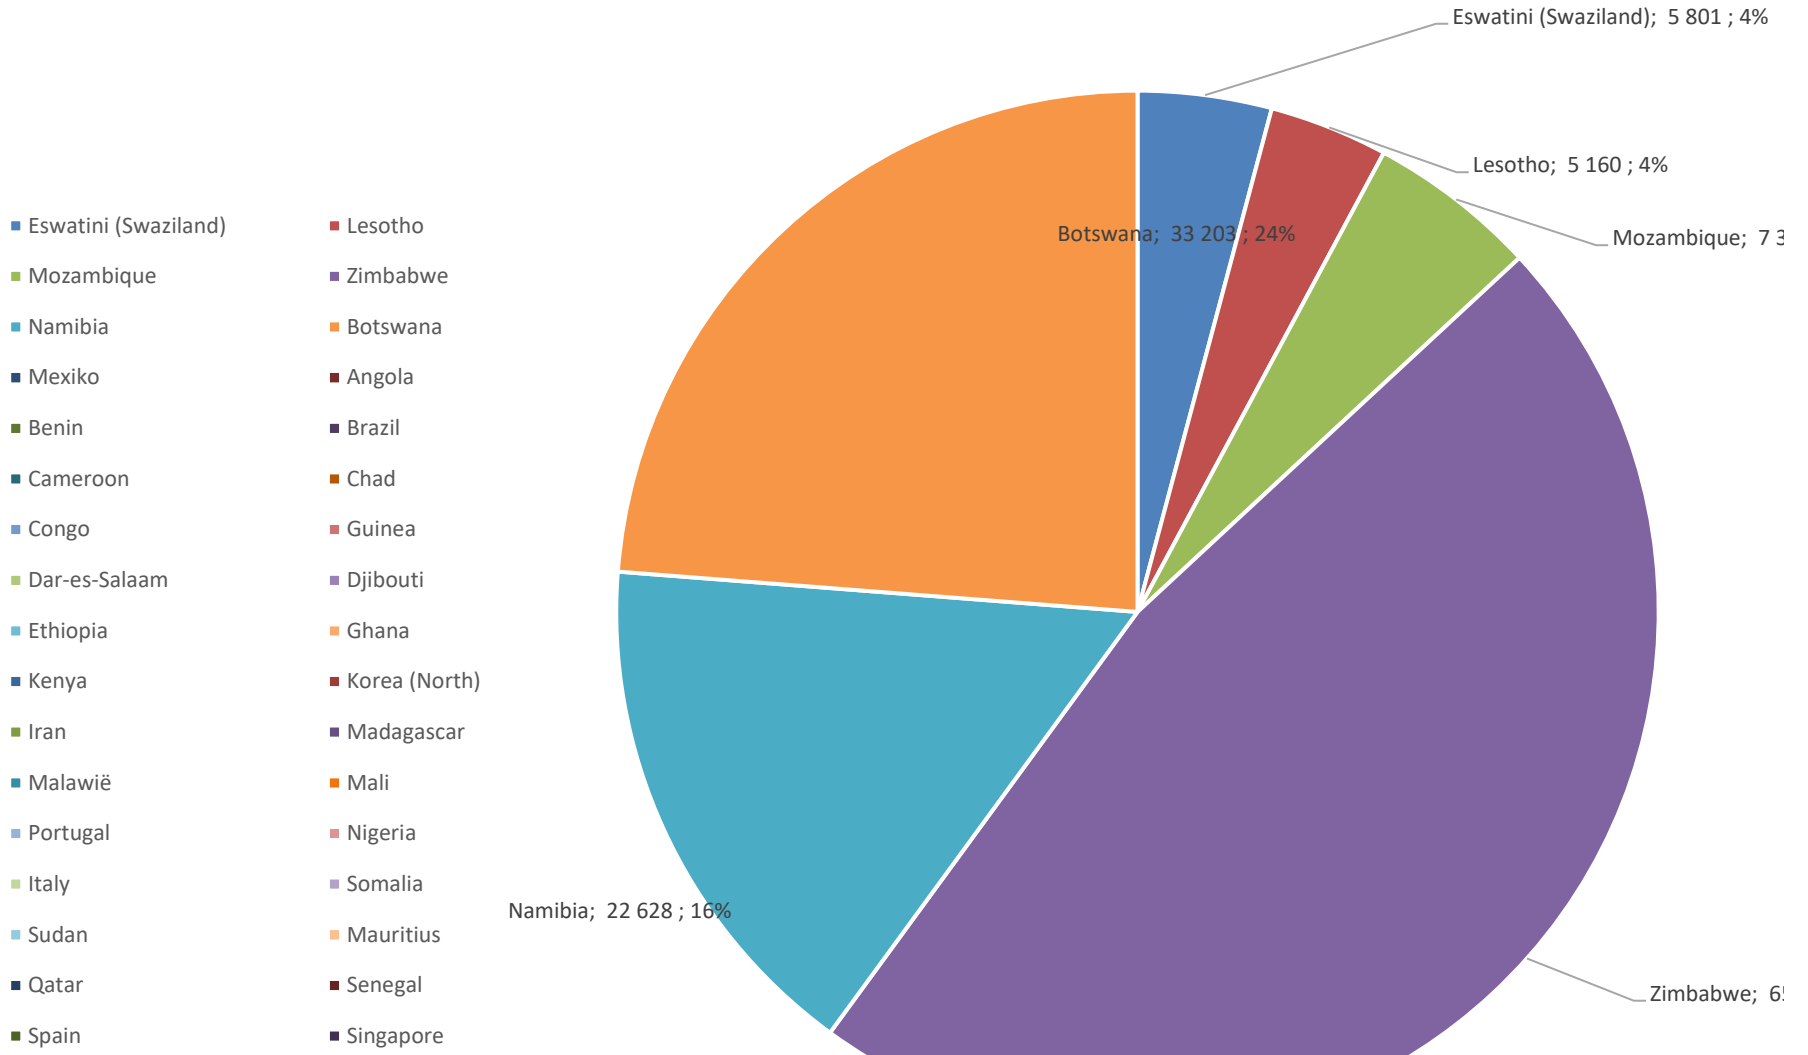

Yellow Maize Exports for 2024/25 (ton, %)

White Maize Exports for 2024/25 (ton, %)

RSA Weeklikse mielie-uitvoere
RSA Weekly maize exports

Cumulative Exports of White Maize for 2024/25

Cumulative Exports of Maize for 2023/24

**Cumulative Exports of Maize
2024/25 Bemarkingseisoen/ Marketing season**

Kumulatiewe Invoere van Mielies
Kumulative Imports of Maize
2024/25 Bemarkingseisoen/ Marketing season