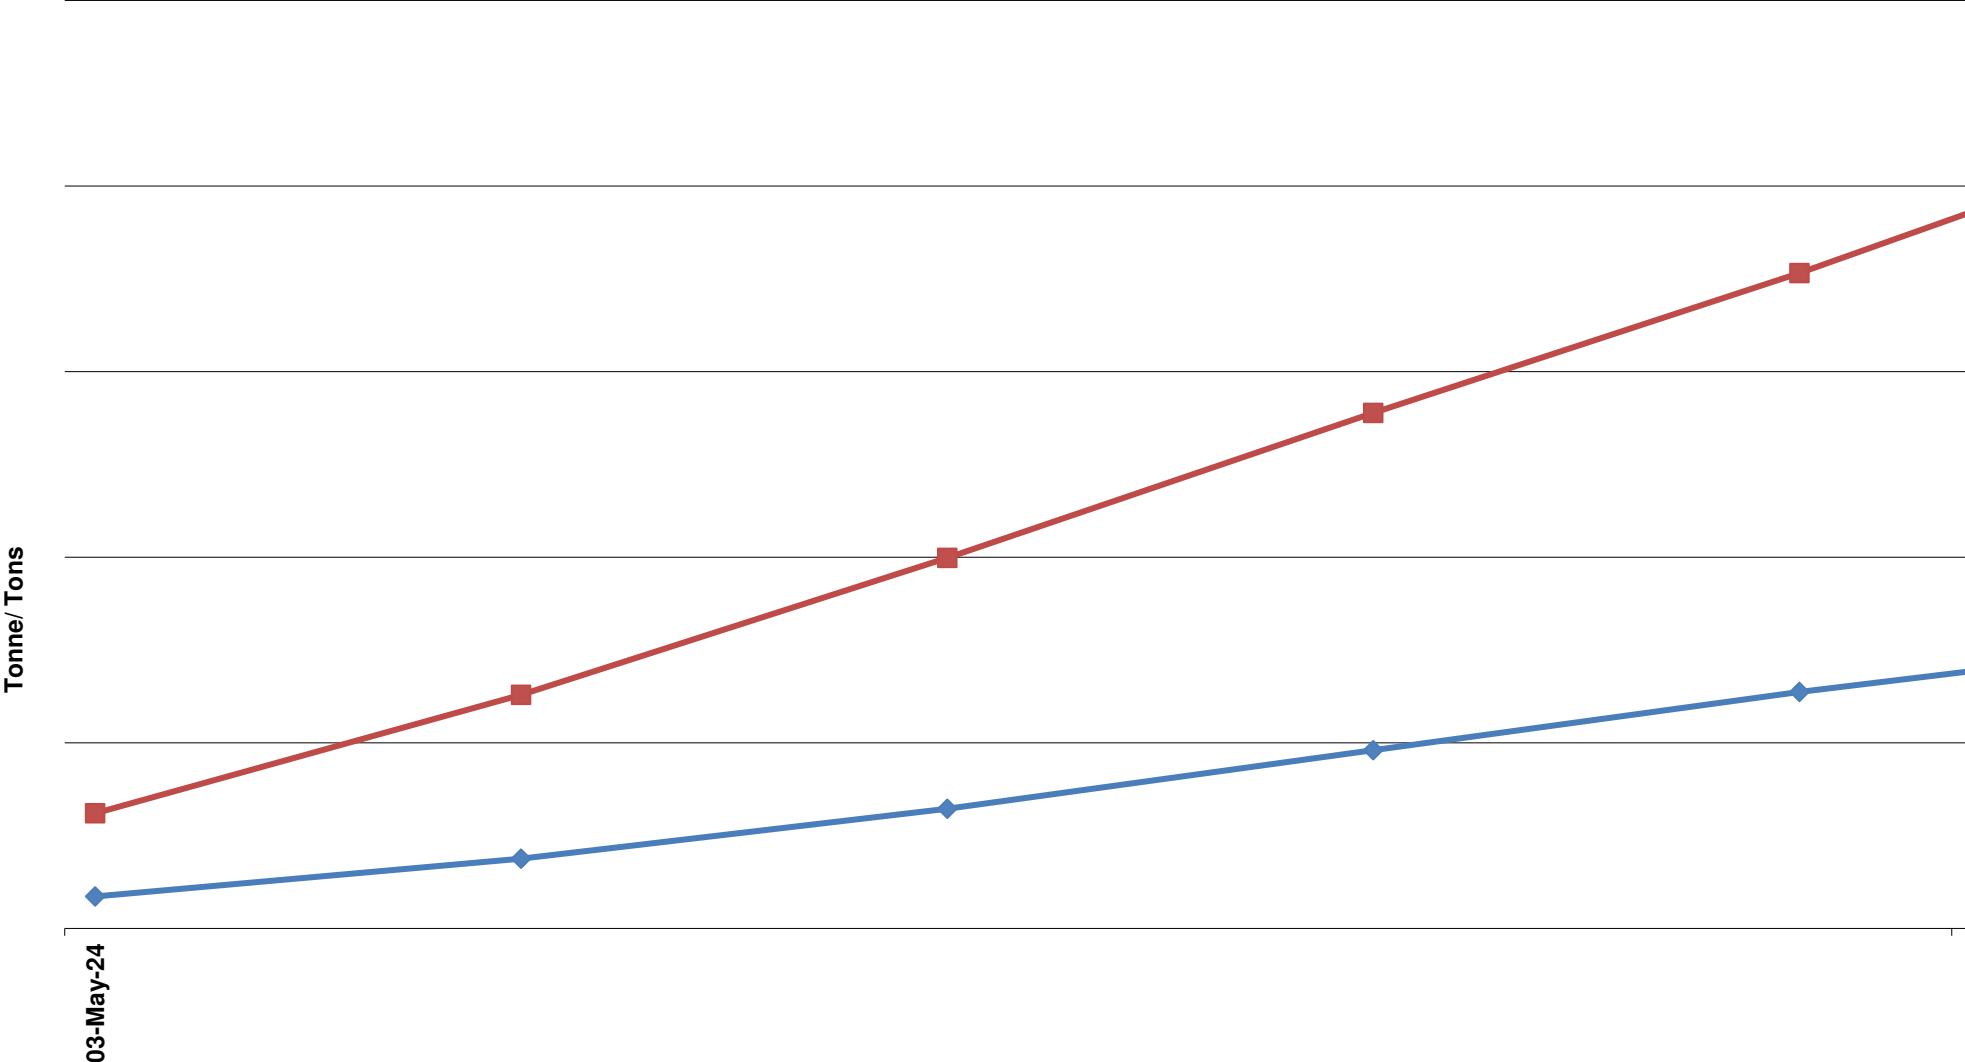

Yellow Maize Exports for 2024/25 (ton, %)

White Maize Exports for 2024/25 (ton, %)

RSA Weeklikse mielie-uitvoere
RSA Weekly maize exports

Cumulative Exports of White Maize for 2024/25

Cumulative Exports of Maize for 2023/24