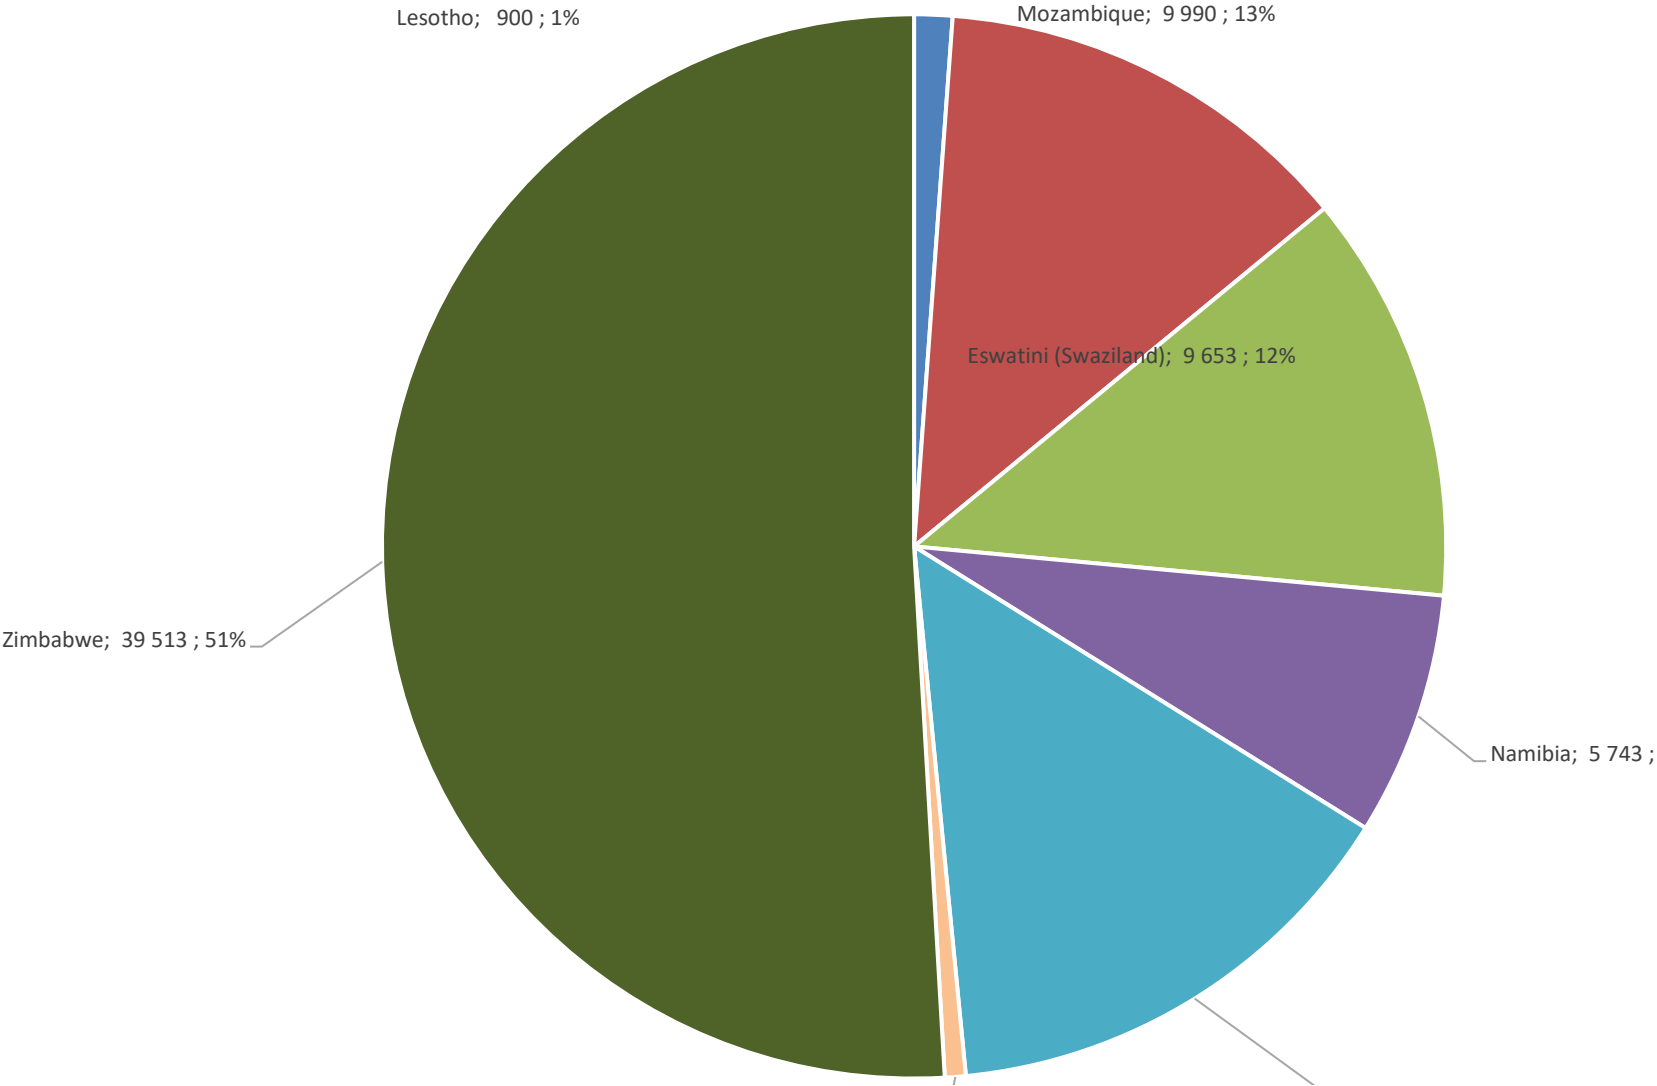

Yellow Maize Exports for 2024/25 (ton, %)

White Maize Exports for 2024/25 (ton, %)

RSA Weeklikse mielie-uitvoere
RSA Weekly maize exports

Cumulative Exports of White Maize for 2024/25

Cumulative Exports of Maize for 2023/24

**Cumulative Exports of Maize
2024/25 Bemarkingseisoen/ Marketing season**

Kumulatiewe Invoere van Mielies
Kumulative Imports of Maize
2024/25 Bemarkingseisoen/ Marketing season