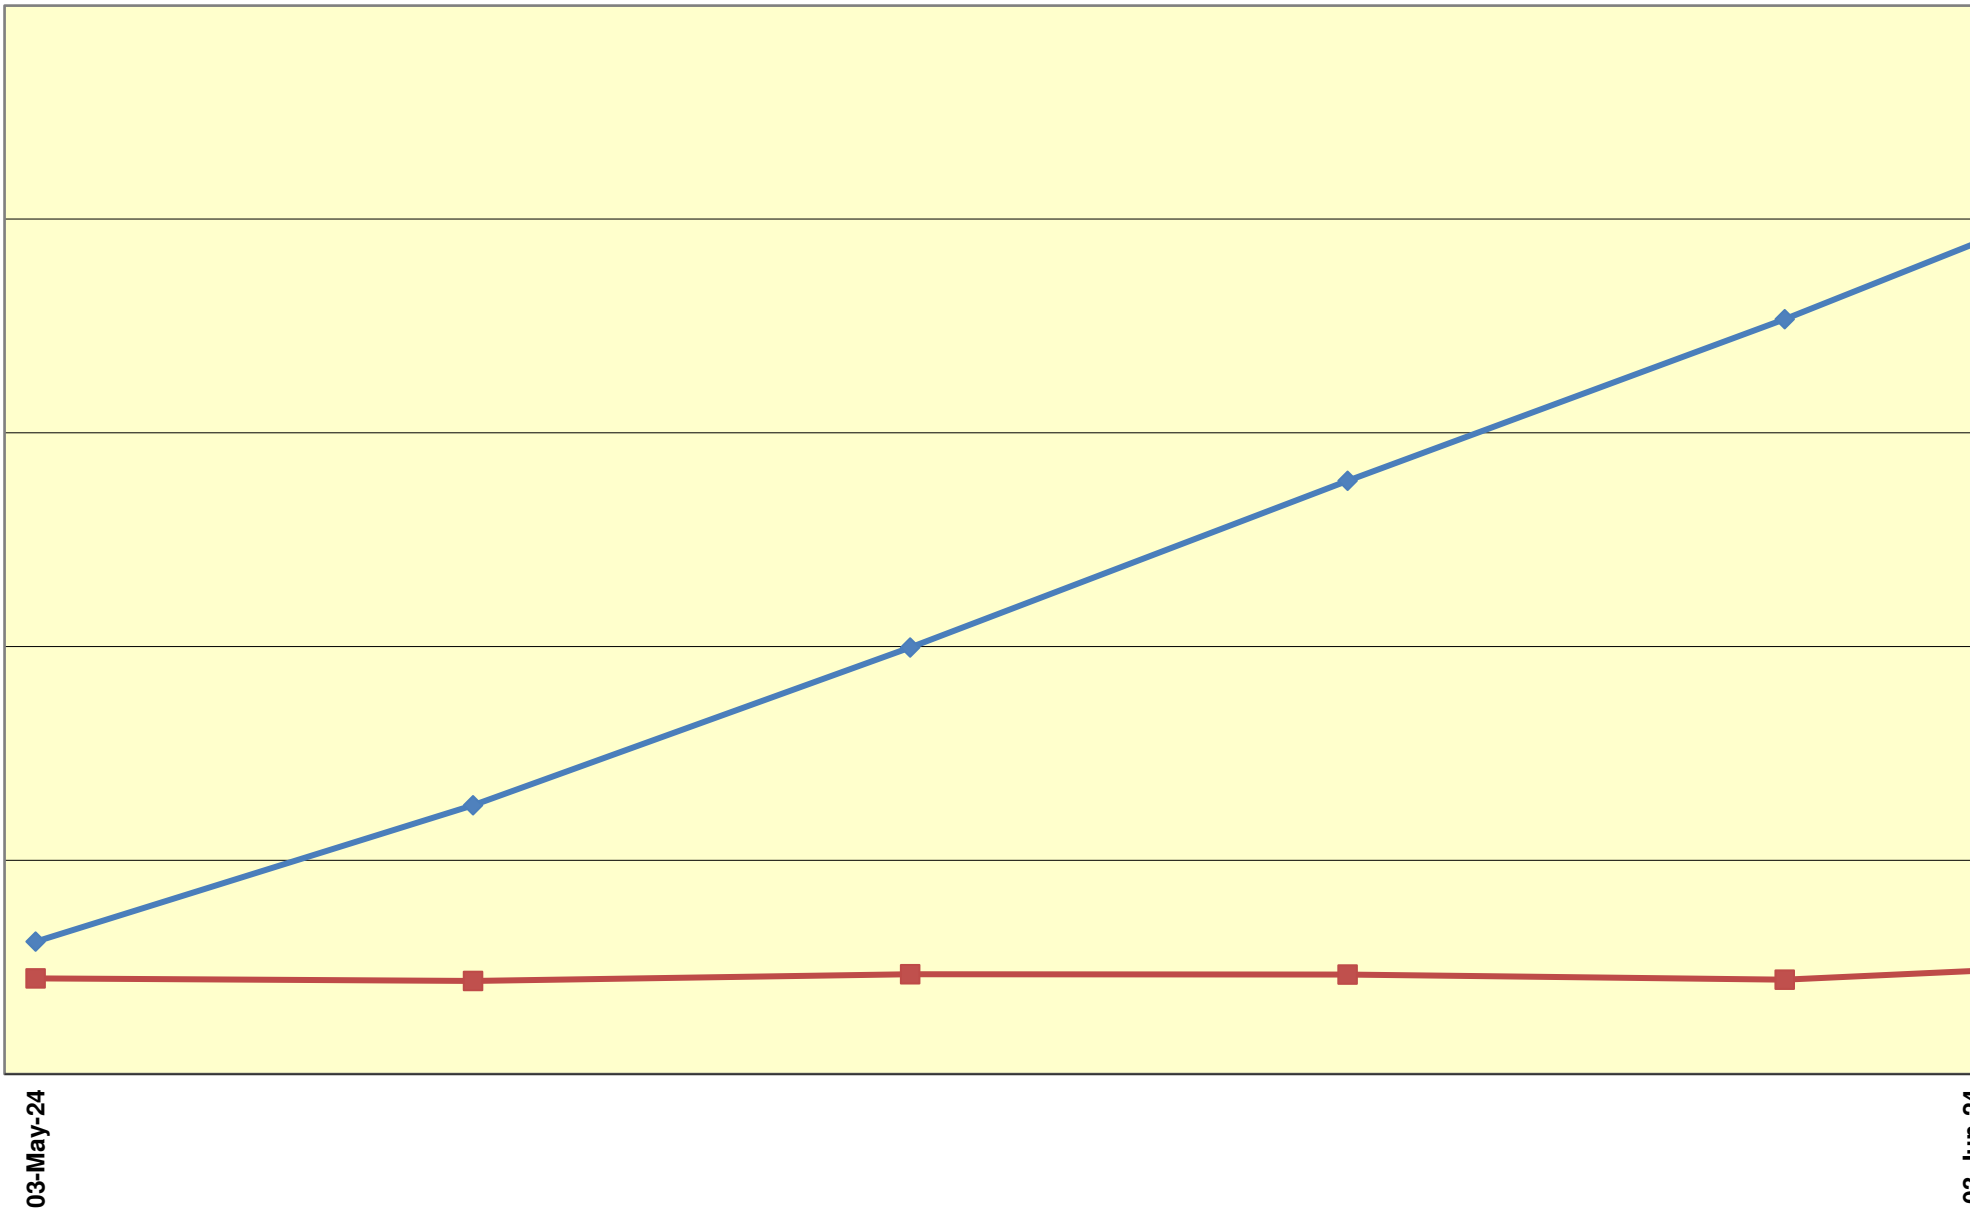

Yellow Maize Exports for 2024/25 (ton, %)

White Maize Exports for 2024/25 (ton, %)

RSA Weeklikse mielie-uitvoere
RSA Weekly maize exports

Cumulative Exports of White Maize for 2024/25

Cumulative Exports of Maize for 2023/24