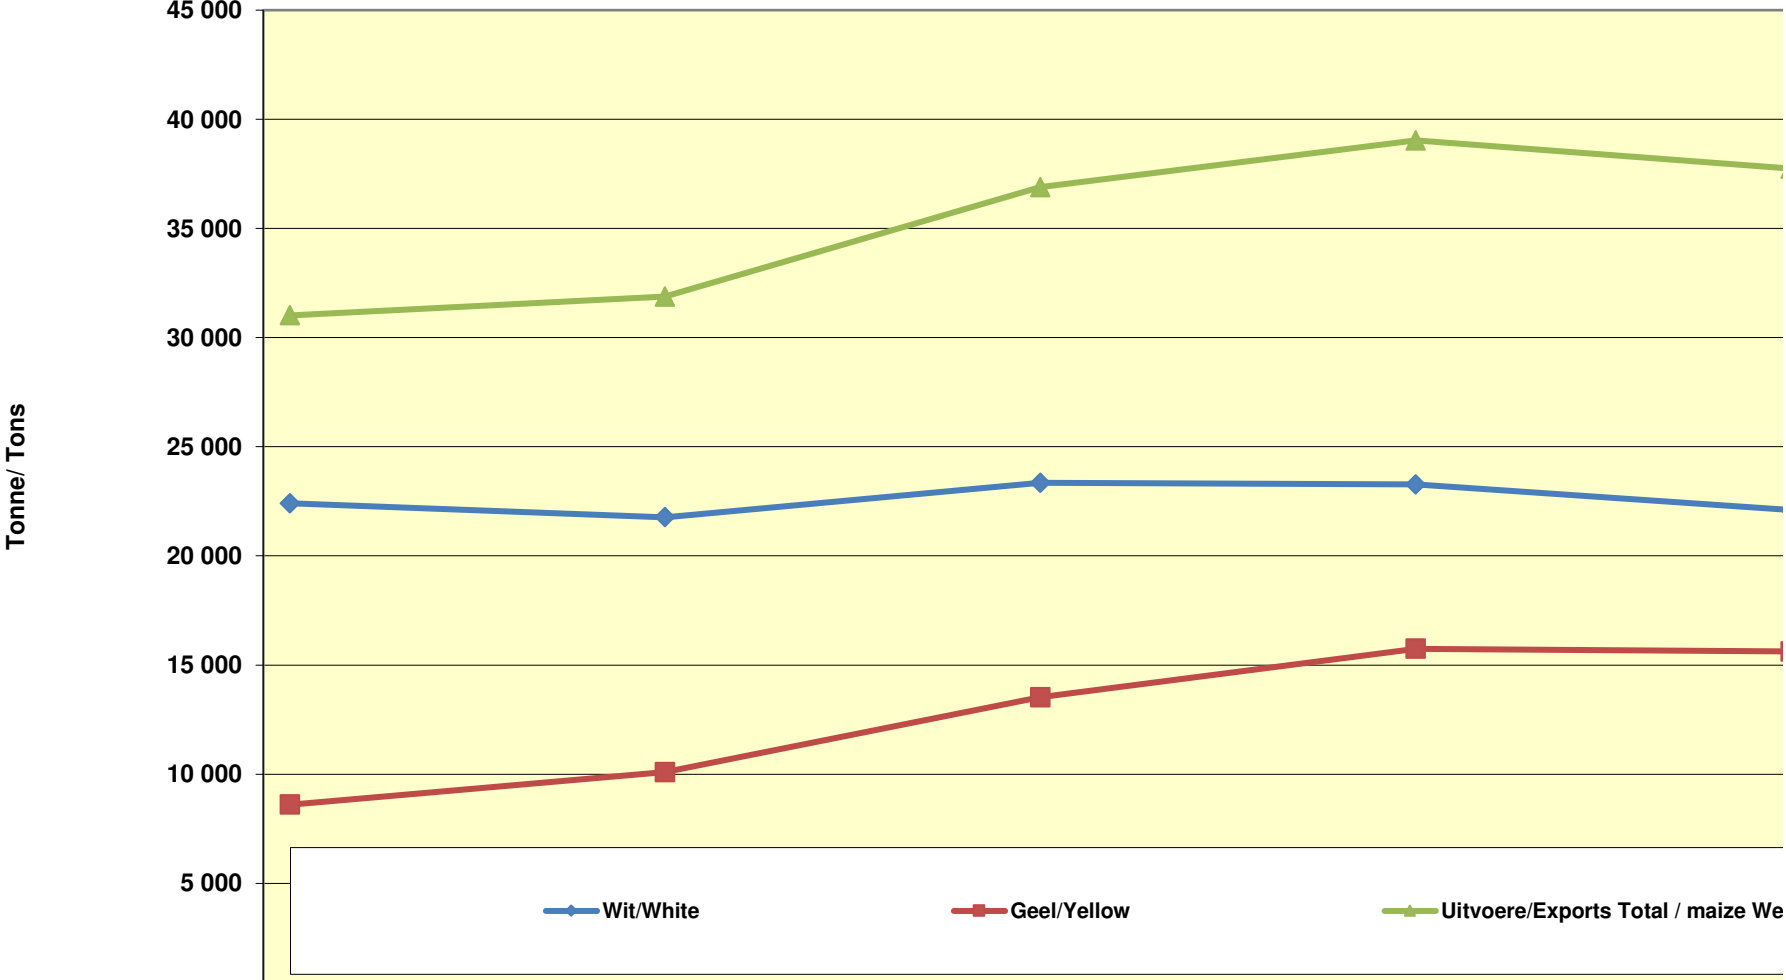

**Cumulative Exports of Maize
2024/25 Bemarkingseisoen/ Marketing season**