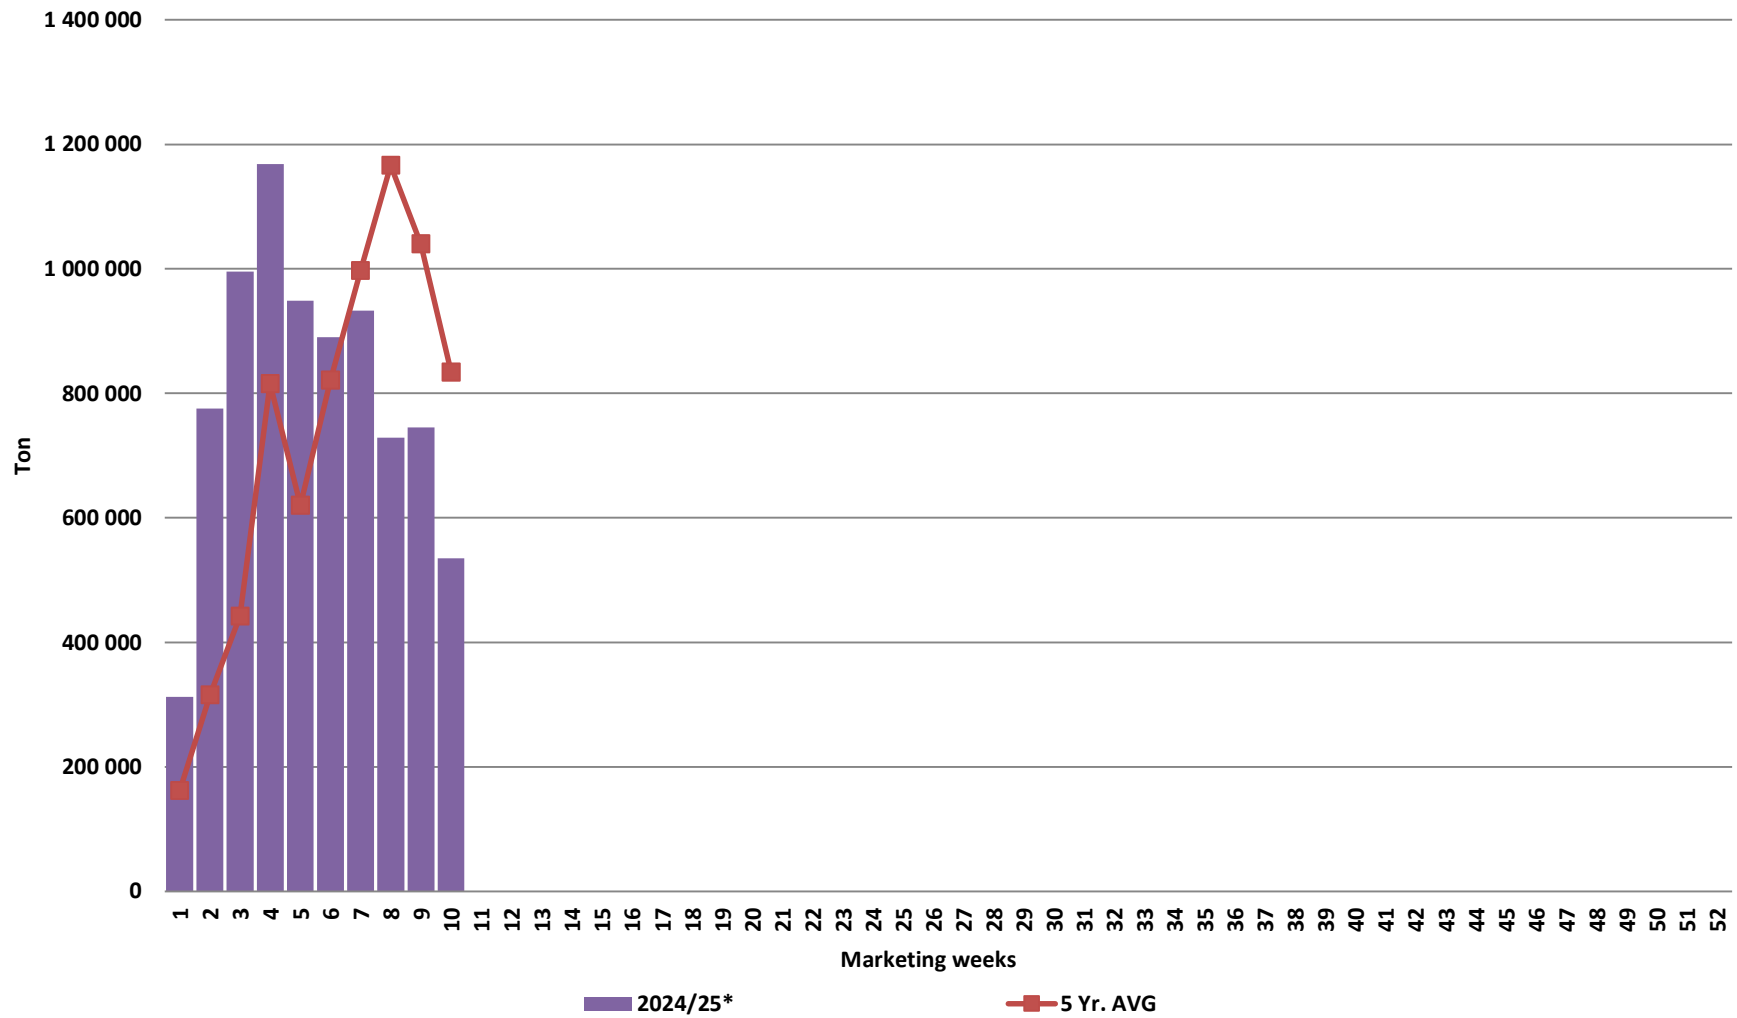

White Maize: Weekly producer deliveries

Yellow Maize: Weekly producer deliveries

Weeklikse mielielewerings (Bemarkingsjaar: Mei 2023 tot April 2024)

Weekly total maize deliveries (Marketing year: May 2024 to April 2025)

Weeklikse kumulatiewe mielielewerings (Bemarkingsjaar: Mei tot April)

Total YTD WM deliveries for the 2023/24 season vs previous season's

Total YTD YM deliveries for the 2023/24 season vs previous season's