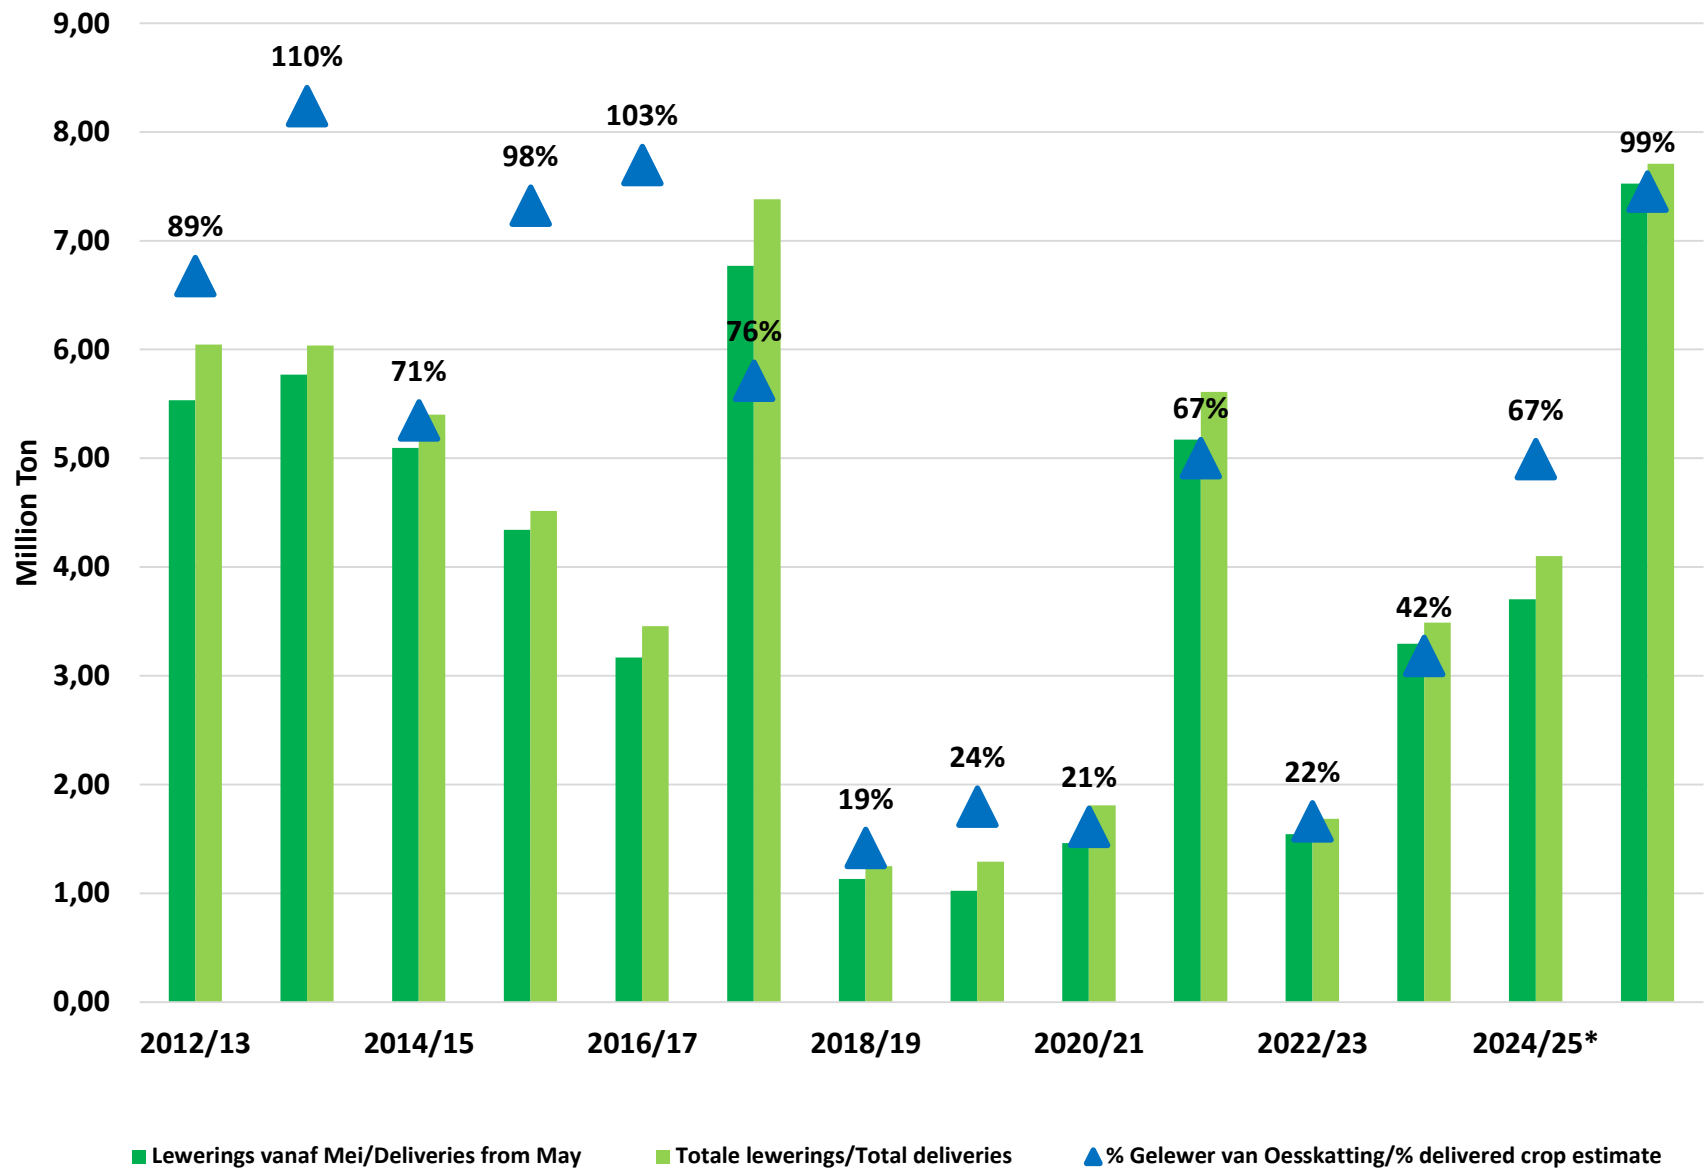

White Maize: Weekly producer deliveries

Yellow Maize: Weekly producer deliveries

Weeklikse mielielewerings (Bemarkingsjaar: Mei 2023 tot April 2024)

Weekly total maize deliveries (Marketing year: May 2024 to April 2025)

Weeklikse kumulatiewe mielielewerings (Bemarkingsjaar: Mei tot April)

Total YTD WM deliveries for the 2023/24 season vs previous season's

Total YTD YM deliveries for the 2023/24 season vs previous season's