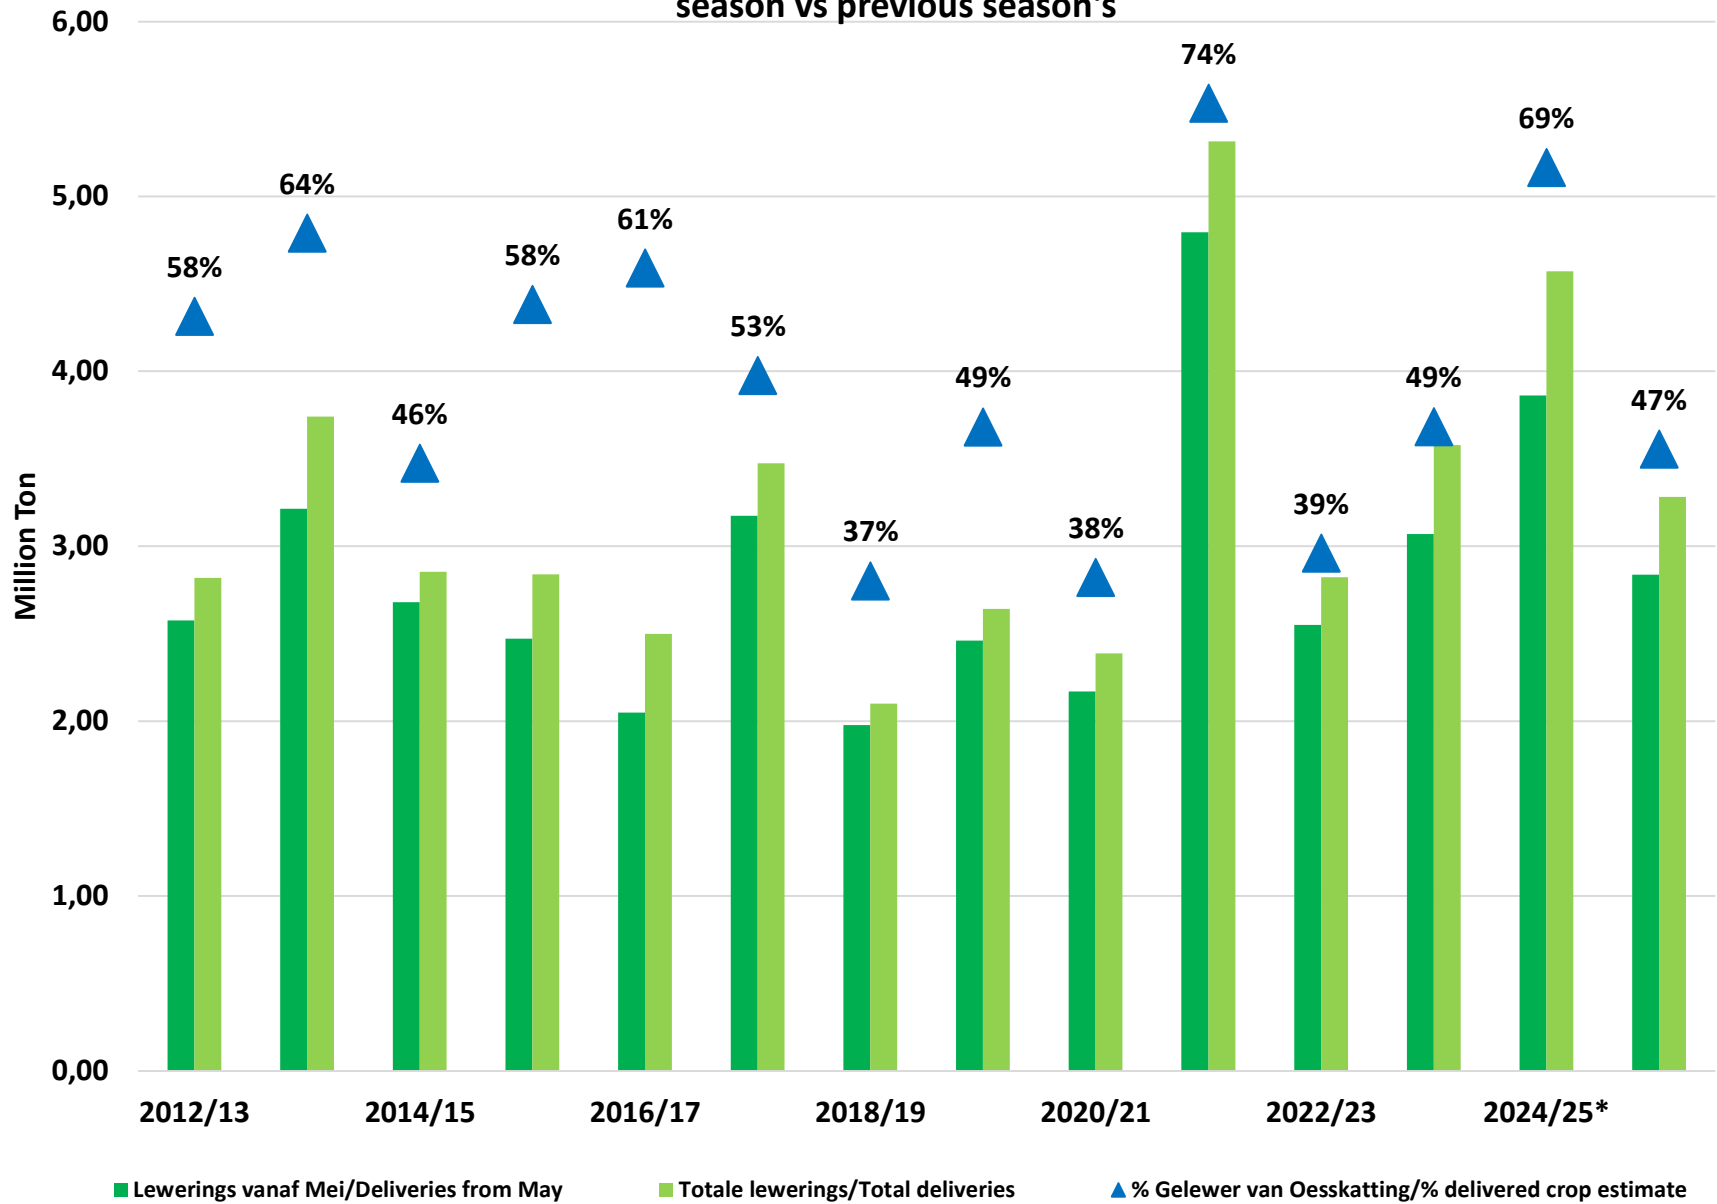

White Maize: Weekly producer deliveries

Yellow Maize: Weekly producer deliveries

Weeklikse mielielewerings (Bemarkingsjaar: Mei 2023 tot April 2024)

Weekly total maize deliveries (Marketing year: May 2024 to April 2025)

Weeklikse kumulatiewe mielielewerings (Bemarkingsjaar: Mei tot April)

Total YTD WM deliveries for the 2023/24 season vs previous season's

Total YTD YM deliveries for the 2023/24 season vs previous season's