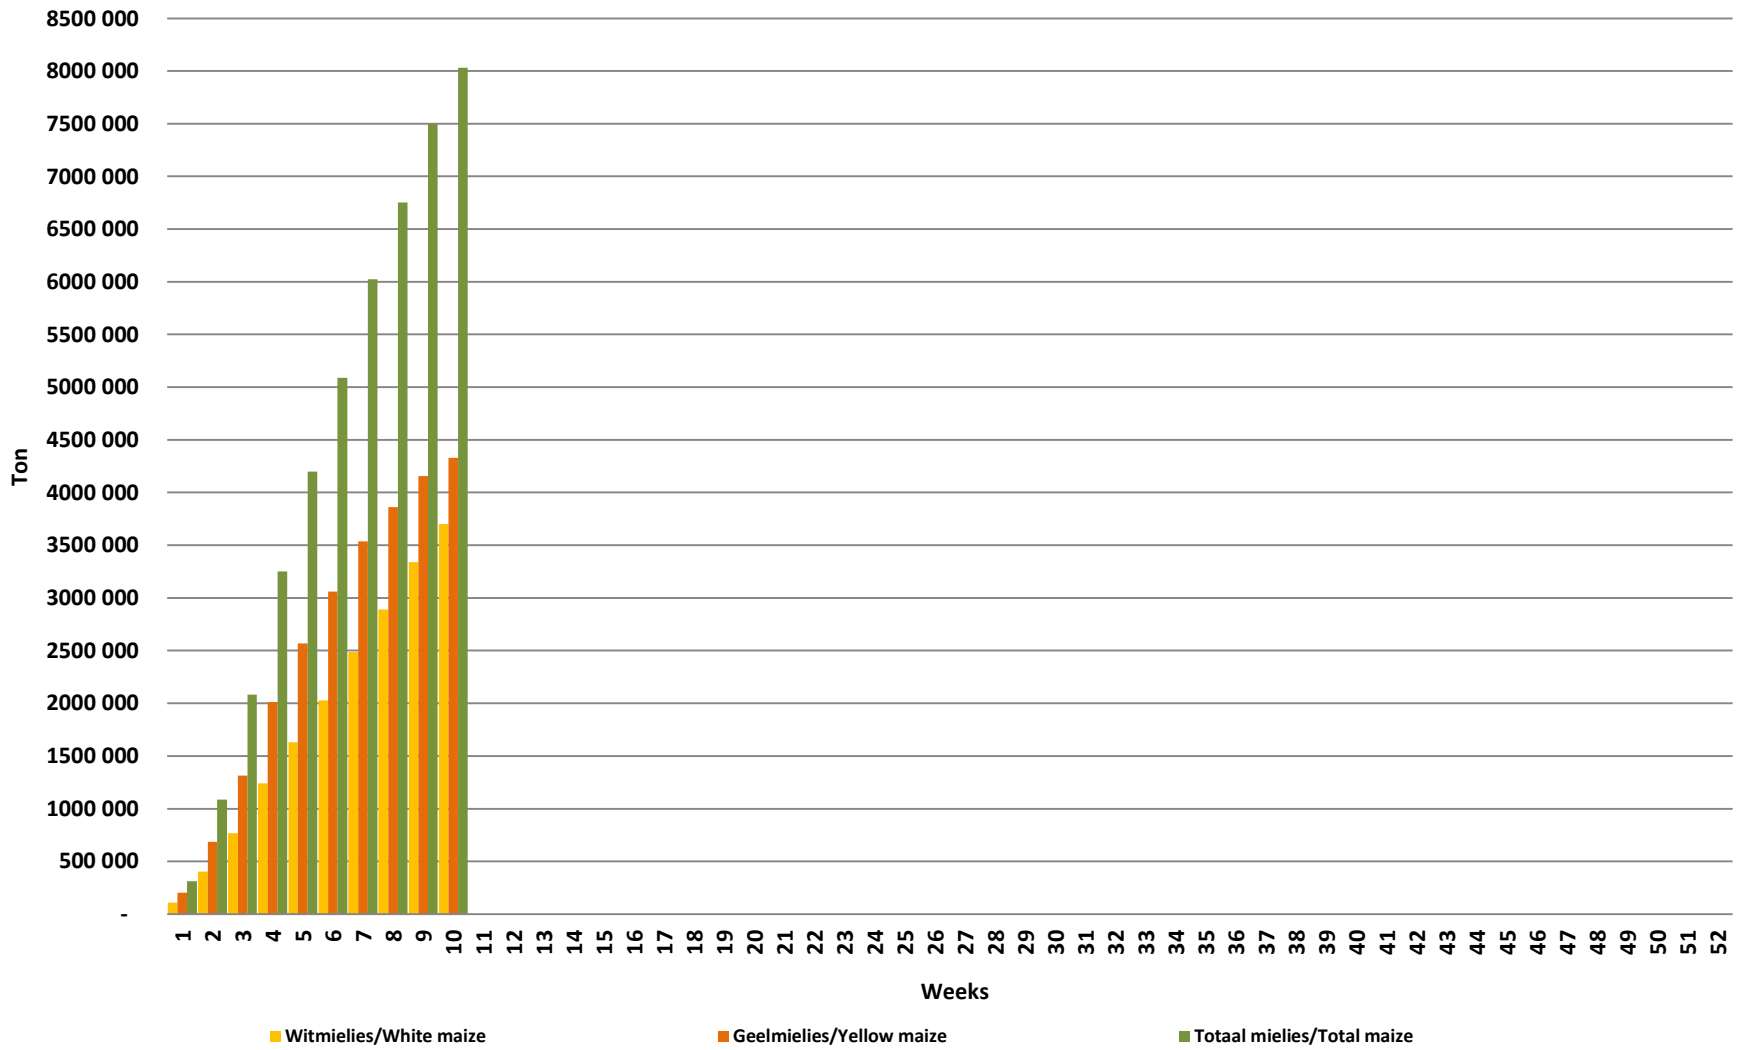

White Maize: Weekly producer deliveries

Yellow Maize: Weekly producer deliveries

Weeklikse mielielewerings (Bemarkingsjaar: Mei 2023 tot April 2024)

Weekly total maize deliveries (Marketing year: May 2024 to April 2025)

Weeklikse kumulatiewe mielielewerings (Bemarkingsjaar: Mei tot April)

Total YTD WM deliveries for the 2023/24 season vs previous season's

Total YTD YM deliveries for the 2023/24 season vs previous season's