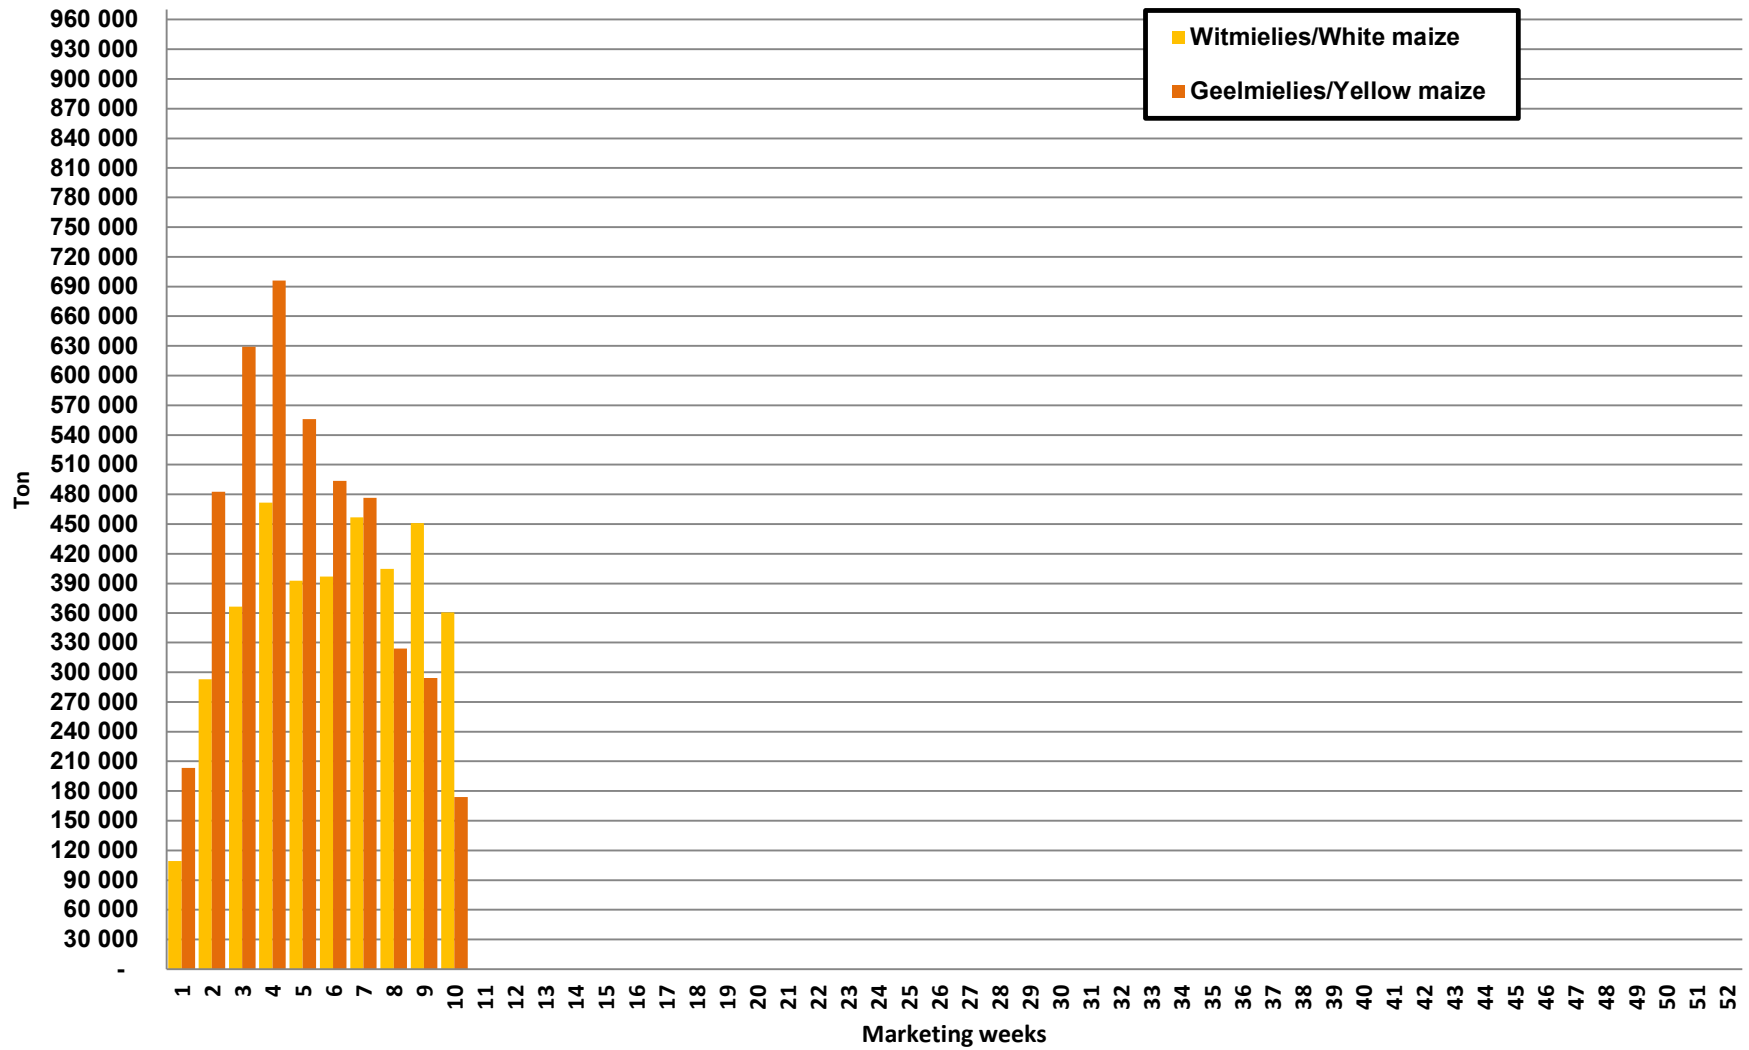

White Maize: Weekly producer deliveries

Yellow Maize: Weekly producer deliveries

Weeklikse mielielewerings (Bemarkingsjaar: Mei 2023 tot April 2024)

Weekly total maize deliveries (Marketing year: May 2024 to April 2025)

Weeklikse kumulatiewe mielielewerings (Bemarkingsjaar: Mei tot April)

Total YTD WM deliveries for the 2023/24 season vs previous season's

Total YTD YM deliveries for the 2023/24 season vs previous season's