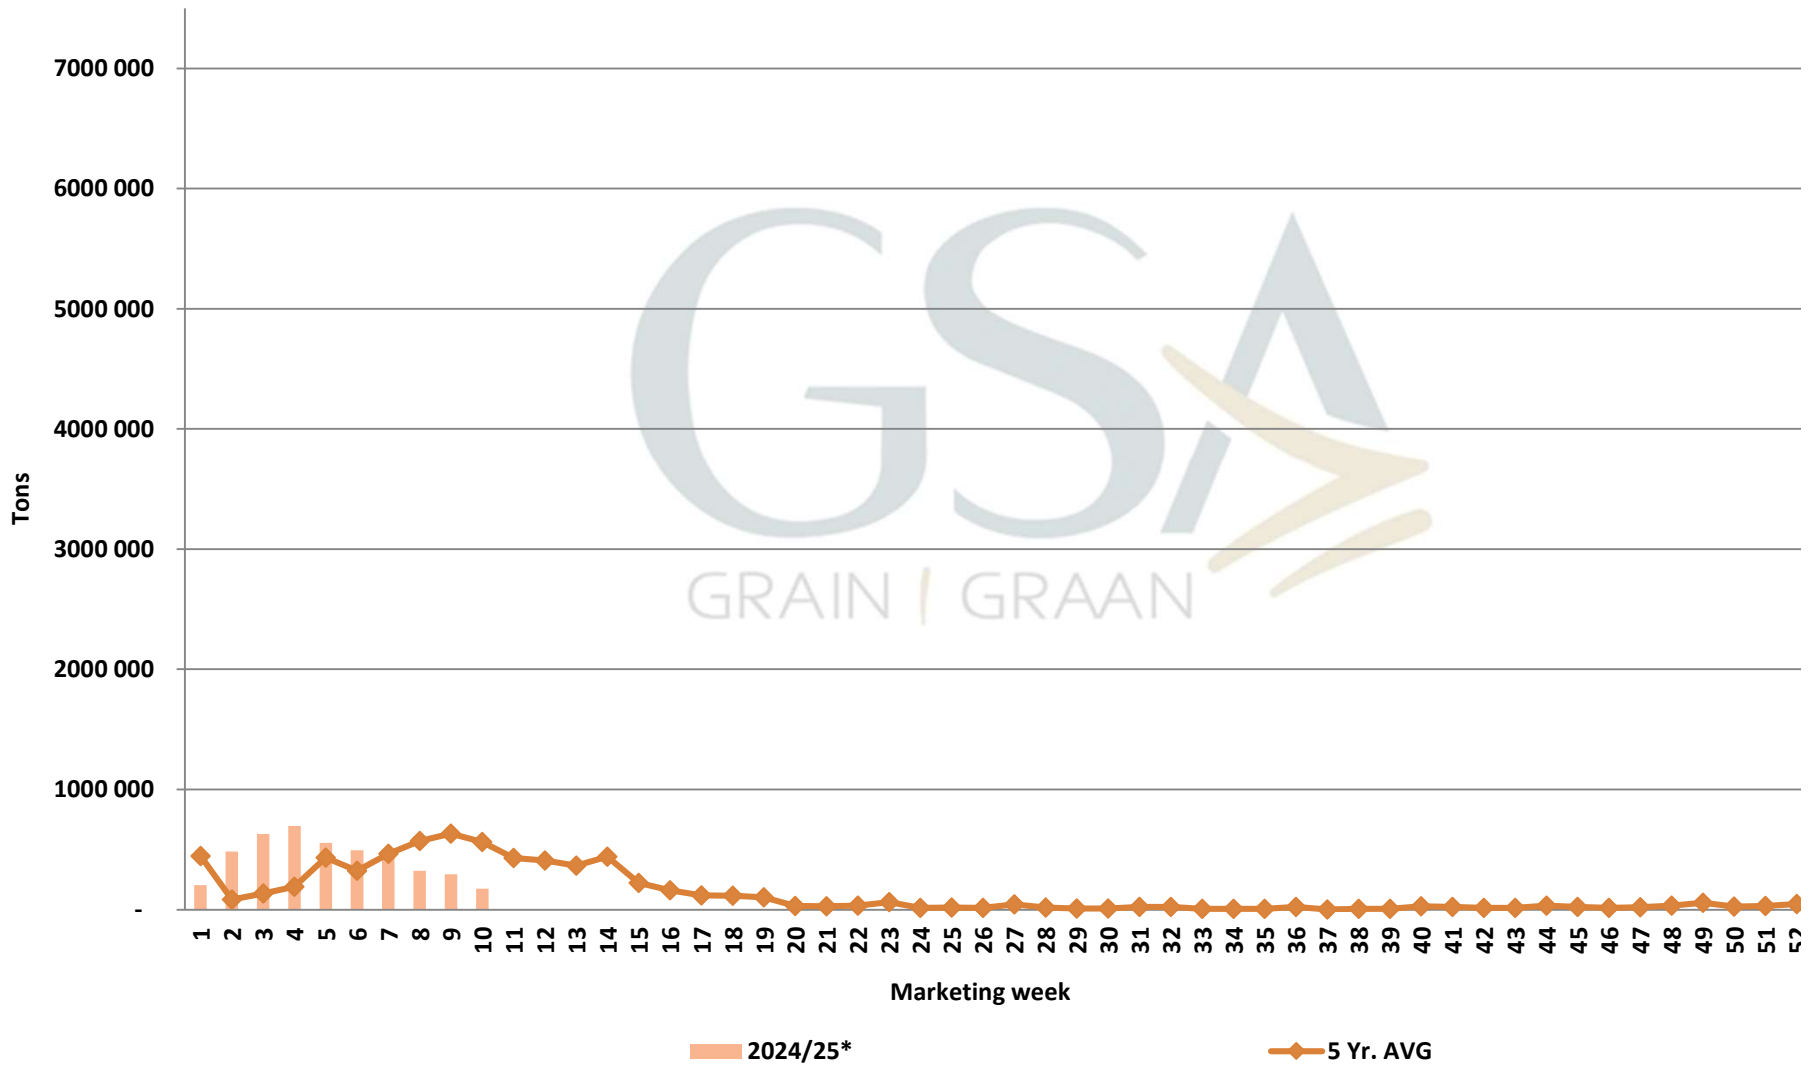

White Maize: Weekly producer deliveries

Yellow Maize: Weekly producer deliveries

Weeklikse mielielewerings (Bemarkingsjaar: Mei 2023 tot April 2024)

Weekly total maize deliveries (Marketing year: May 2024 to April 2025)

Weeklikse kumulatiewe mielielewerings (Bemarkingsjaar: Mei tot April)

Total YTD WM deliveries for the 2023/24 season vs previous season's

Total YTD YM deliveries for the 2023/24 season vs previous season's

Total YTD Maize deliveries for the 2023/24 season vs previous season's