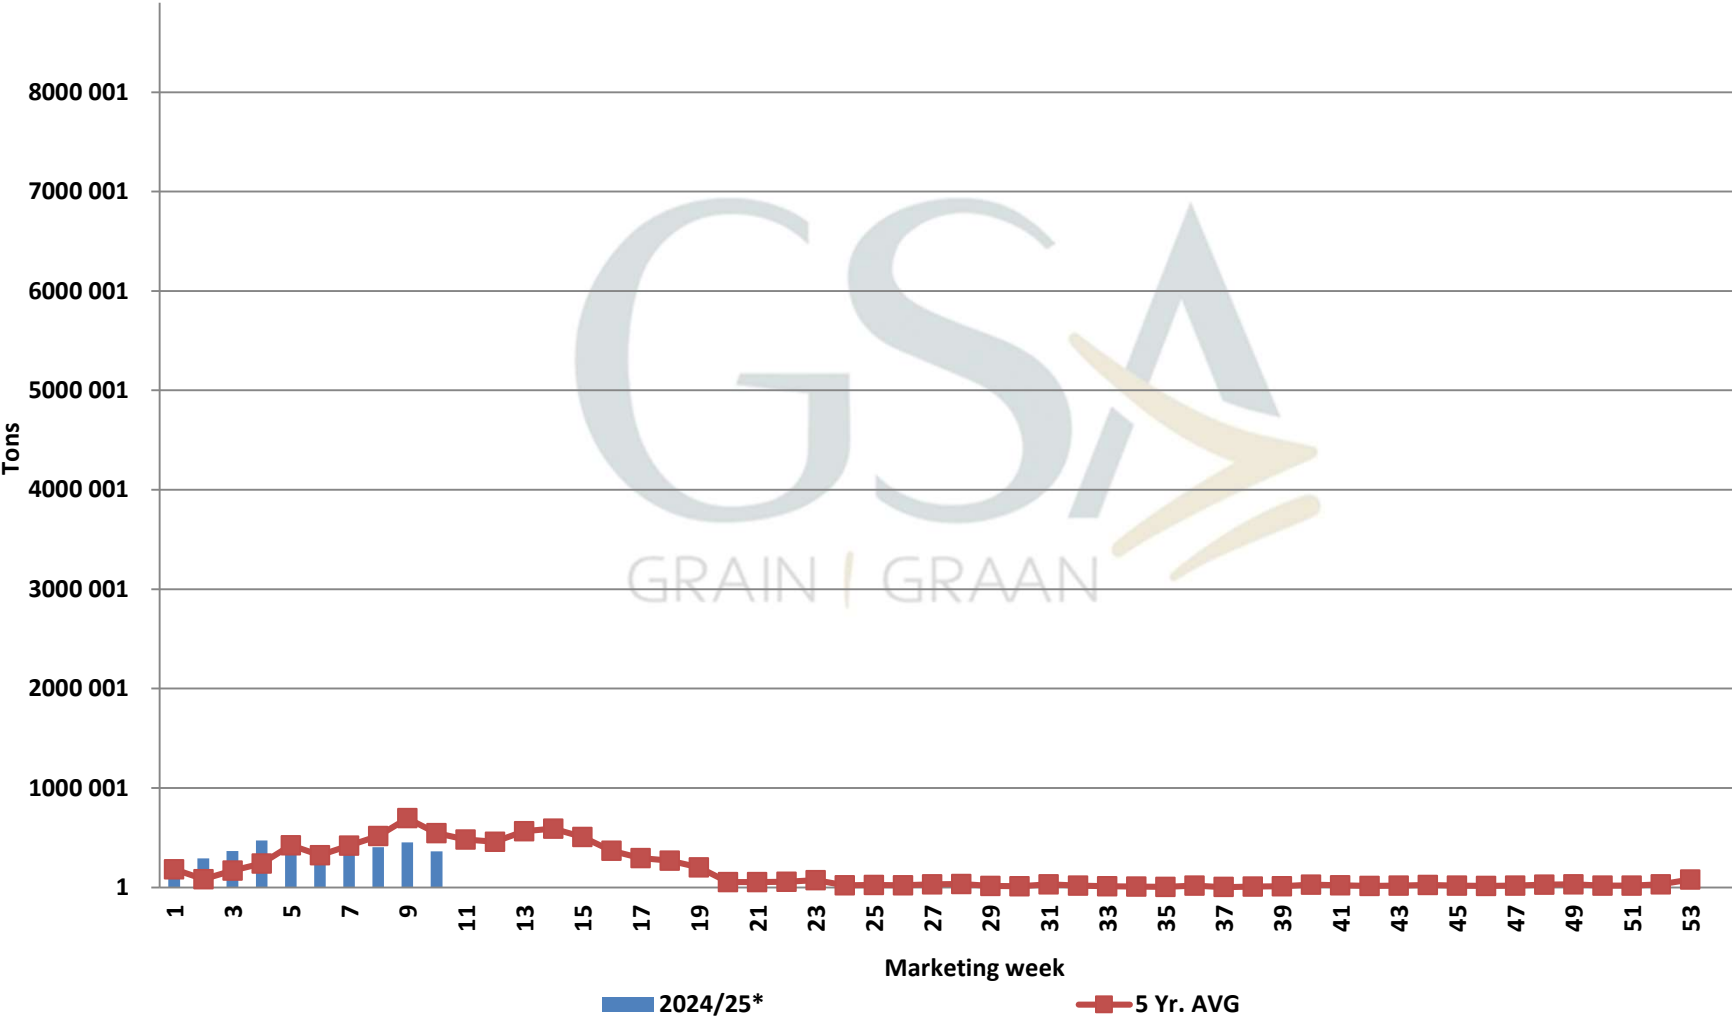

White Maize: Weekly producer deliveries

Yellow Maize: Weekly producer deliveries

Weeklikse mielielewerings (Bemarkingsjaar: Mei 2023 tot April 2024)

Weekly total maize deliveries (Marketing year: May 2024 to April 2025)

Weeklikse kumulatiewe mielielewerings (Bemarkingsjaar: Mei tot April)

Total YTD WM deliveries for the 2023/24 season vs previous season's

Total YTD YM deliveries for the 2023/24 season vs previous season's

Total YTD Maize deliveries for the 2023/24 season vs previous season's