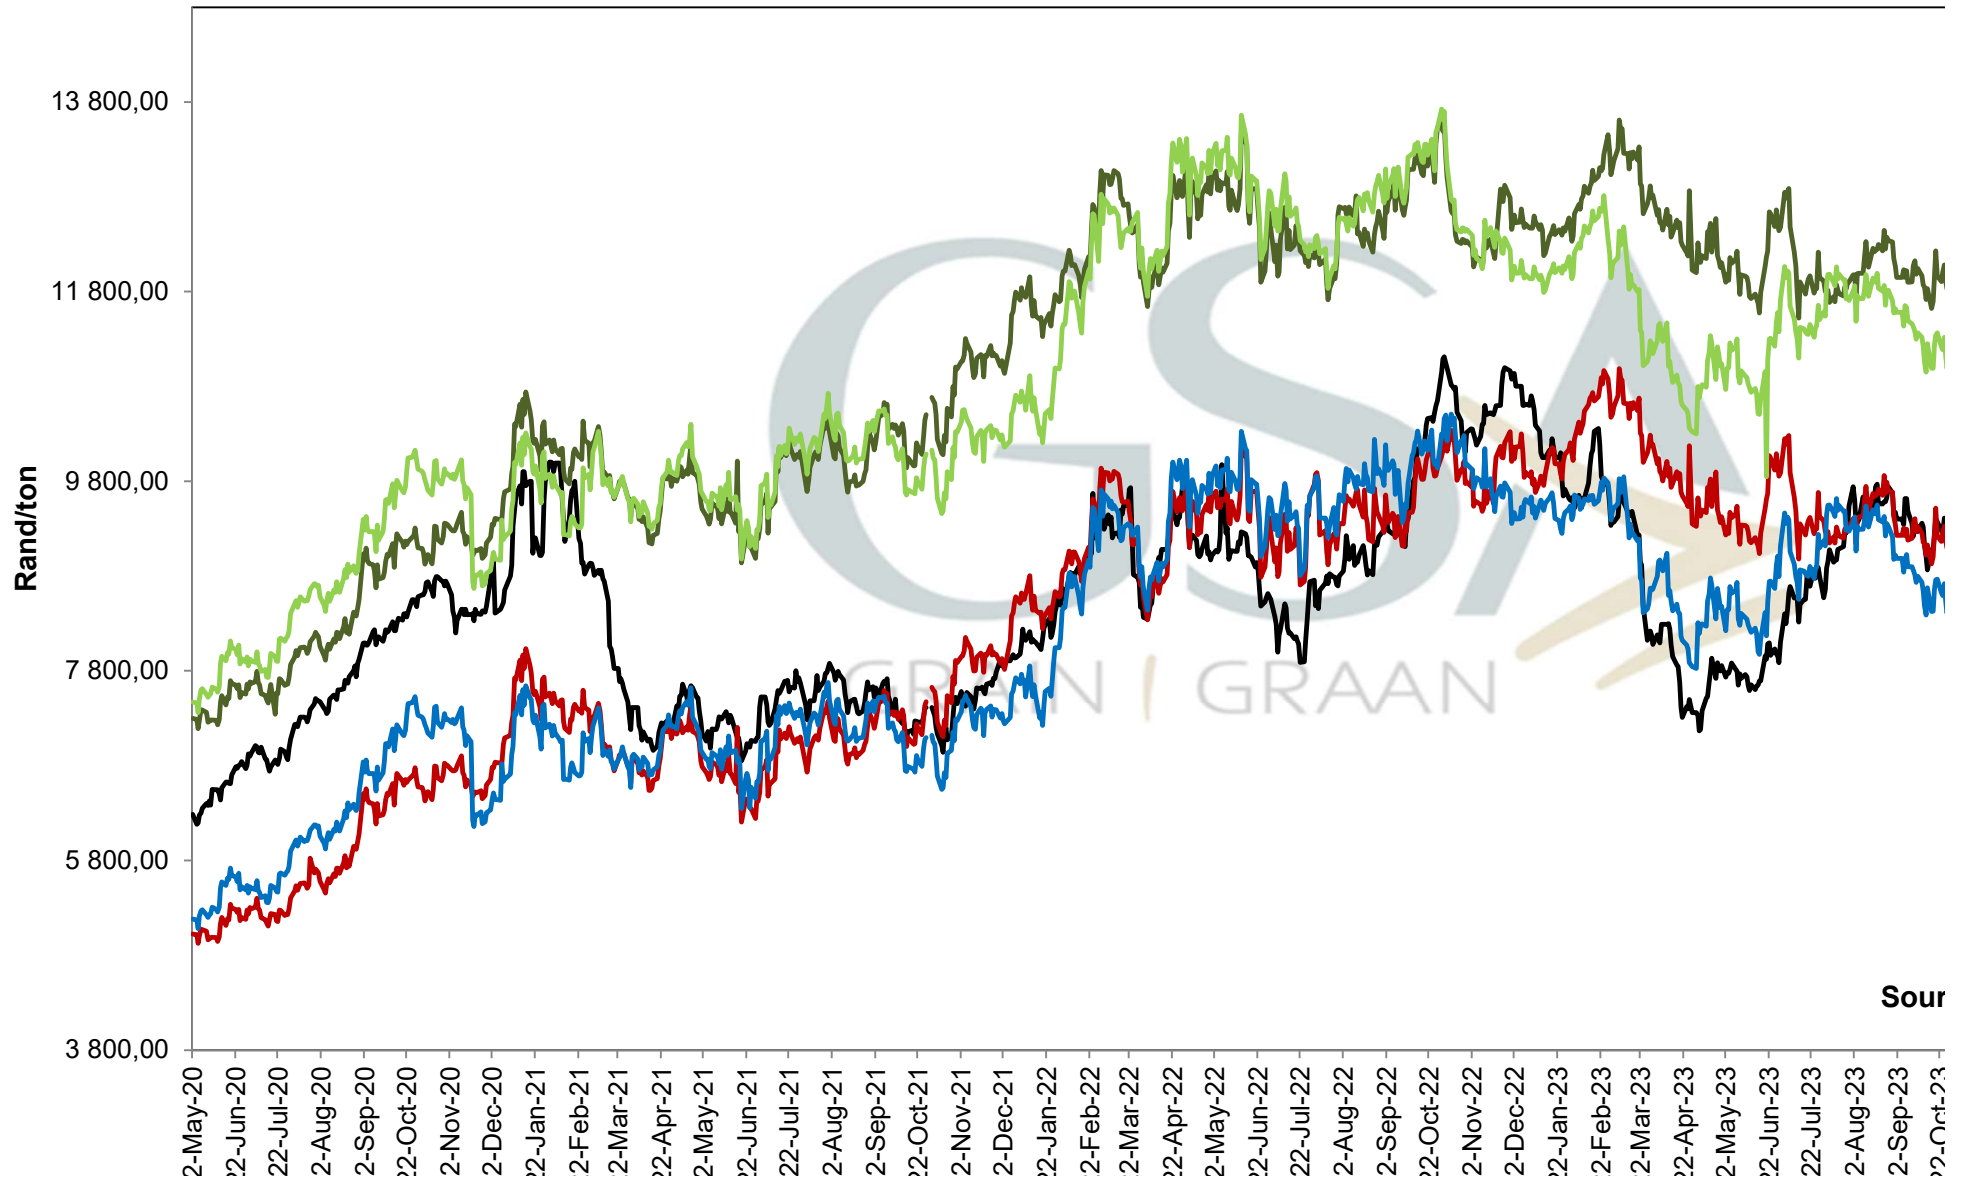

PRICES OF WHOLE SOYBEANS DELIVERED IN RANDFONTEIN PRYSE VAN HEEL SOJABONE GELEWER IN RANDFONTEIN

Sour