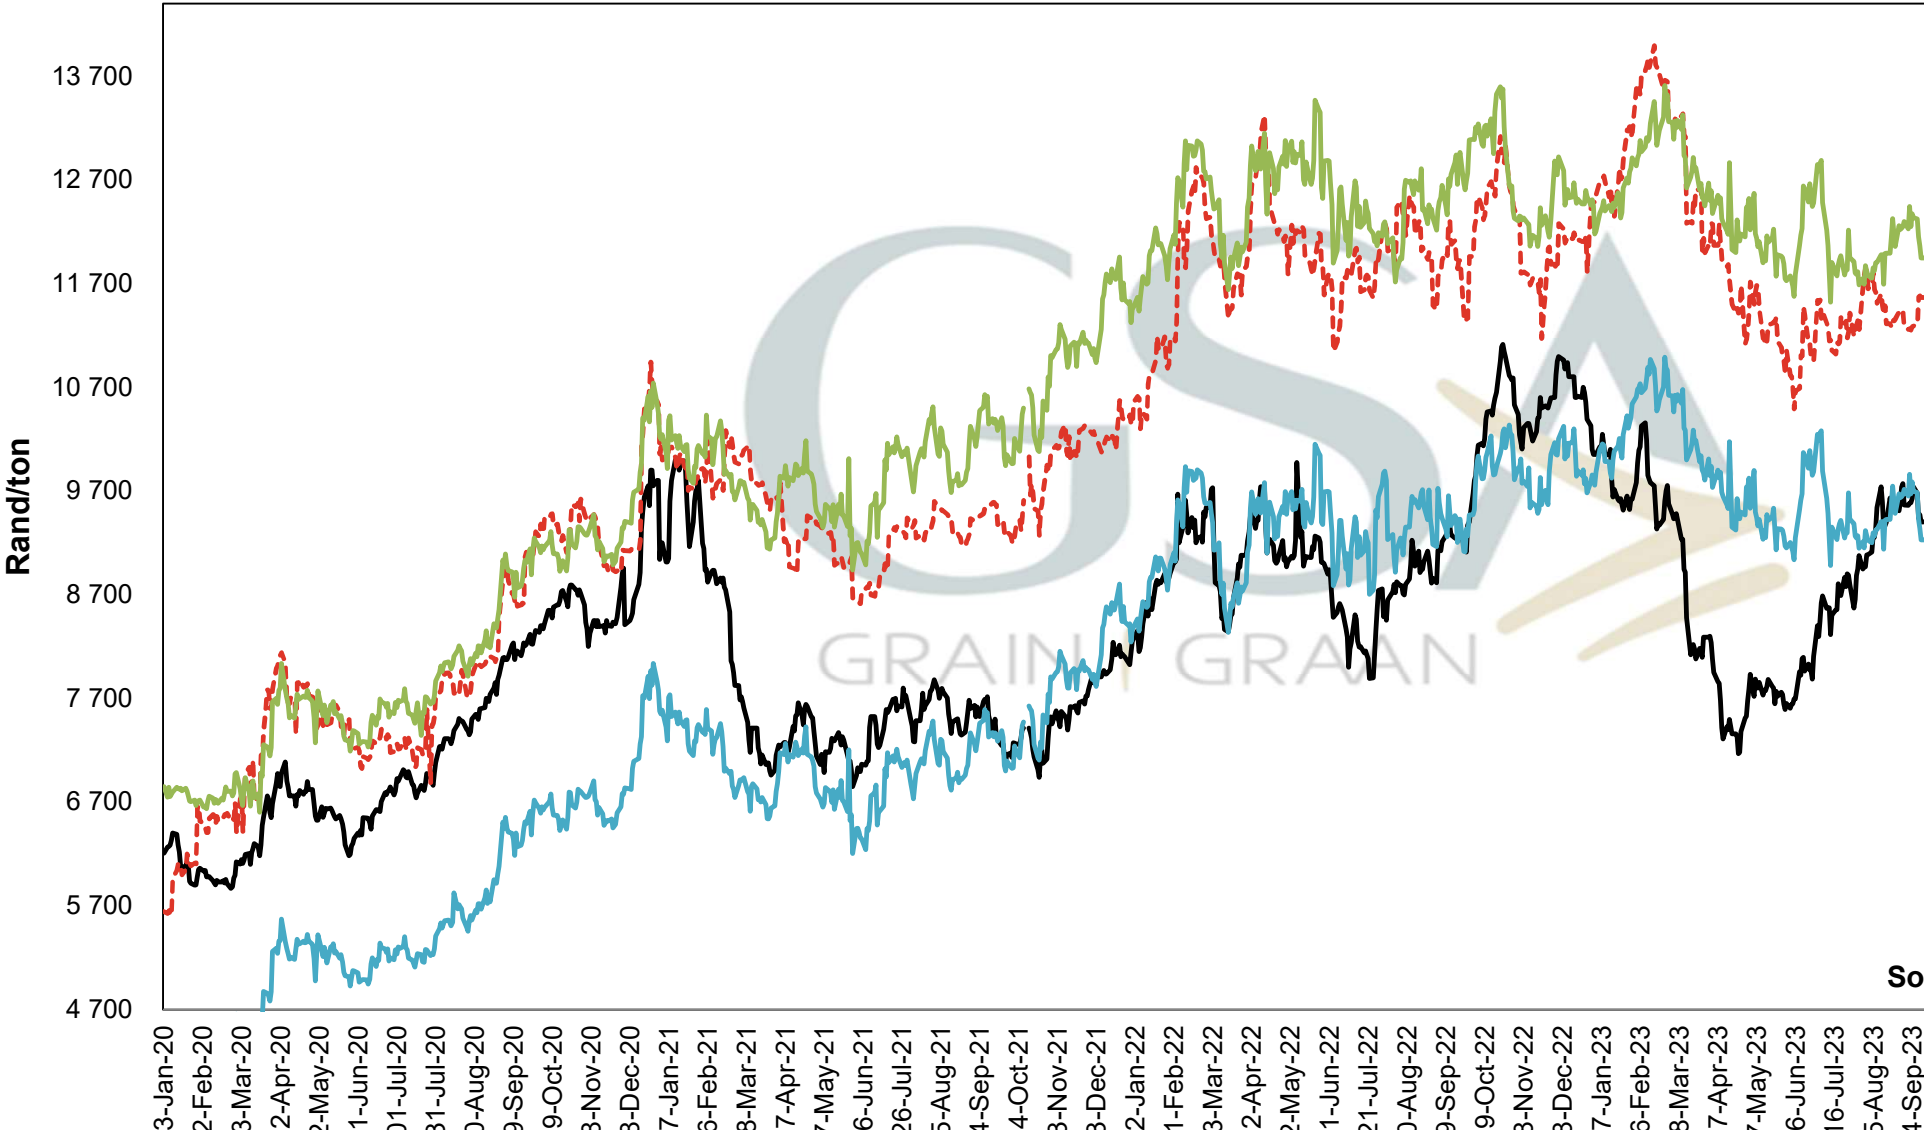

PRICES OF DERIVED SOYBEAN DELIVERED IN RANDFONTEIN
PRYSE VAN AFGELEIDE SOJABONE GELEWER IN RANDFONTEIN

So