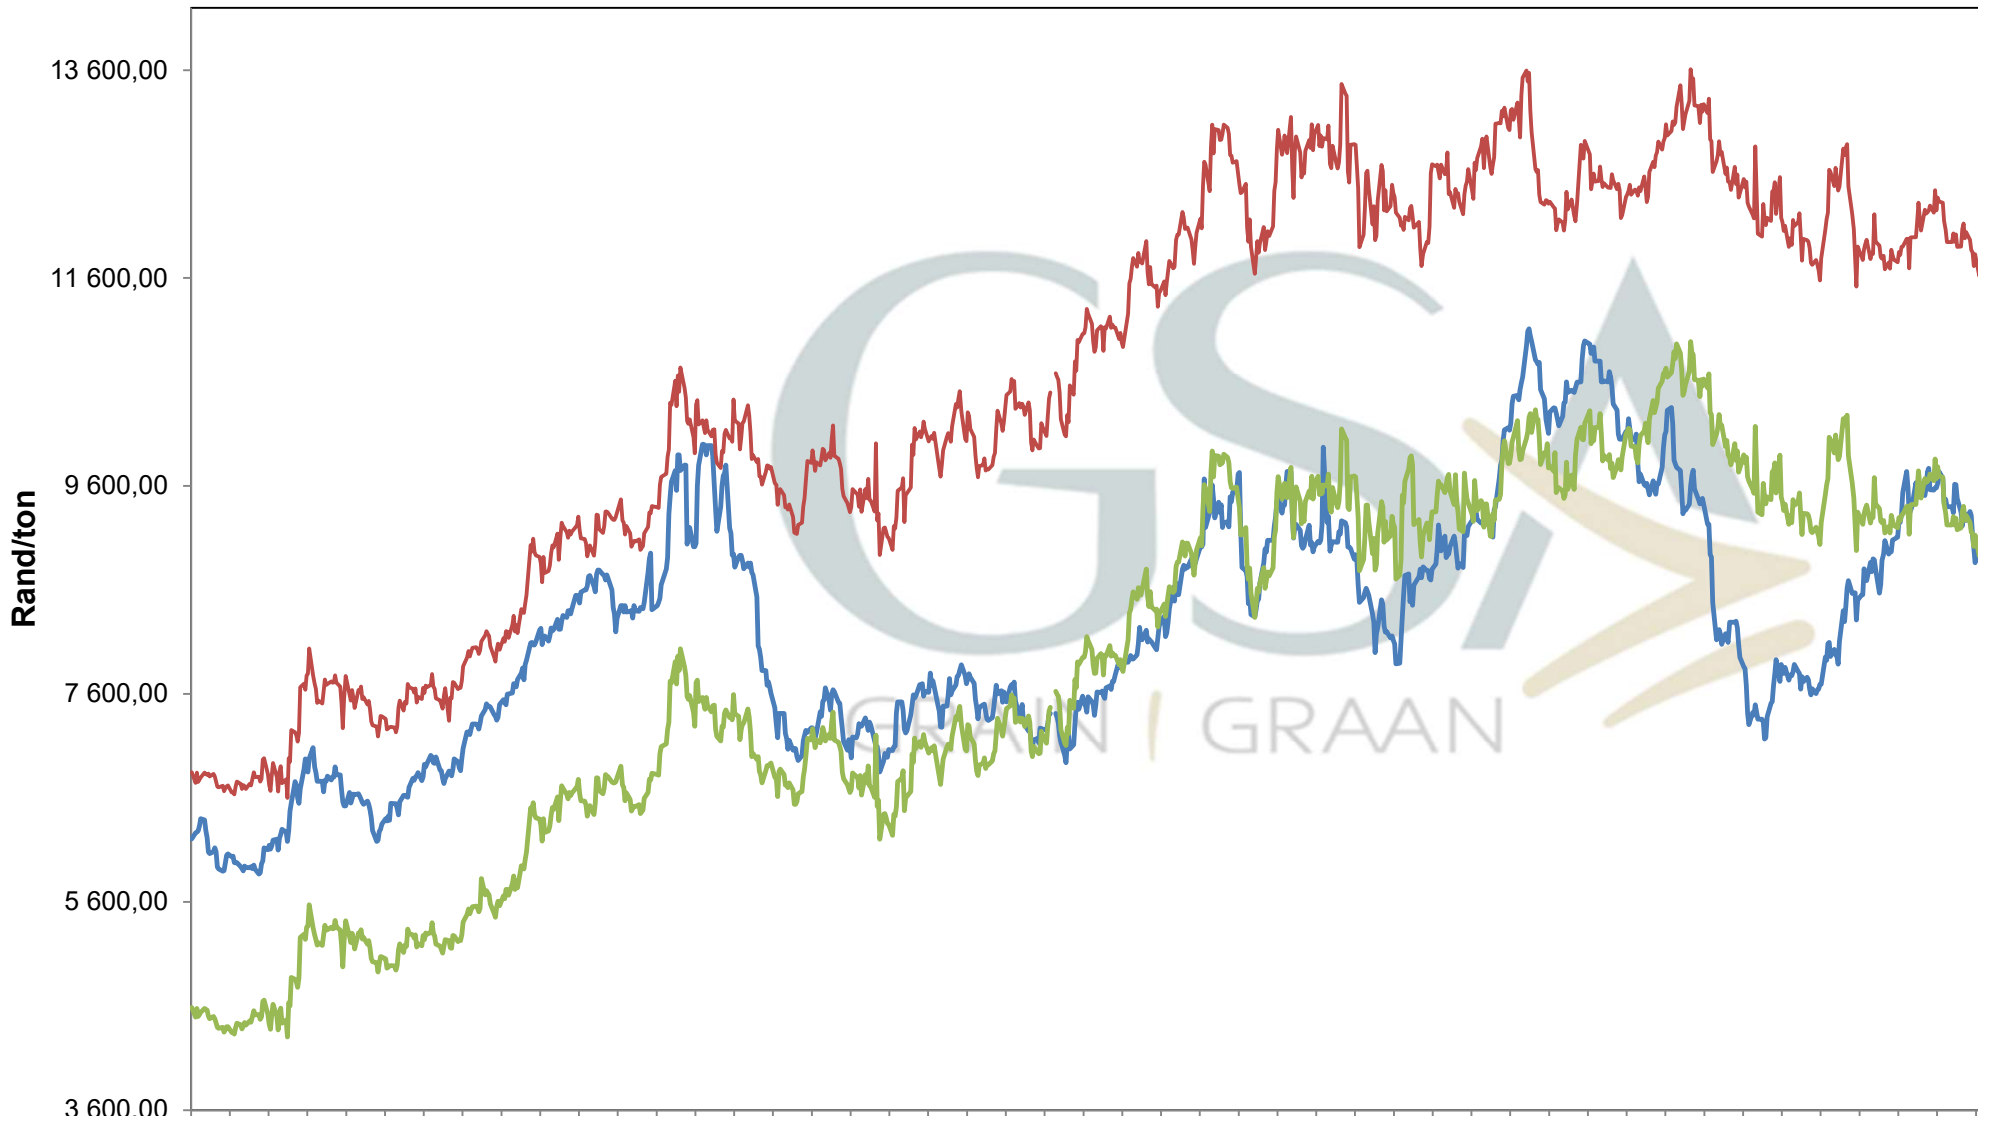

PRICES OF ARGENTINIAN SOYBEAN SEED DELIVERED IN RANDFONTEIN
PRYSE VAN ARGENTYNSE SOJABOON SAAD GELEWER IN RANDFONTEIN