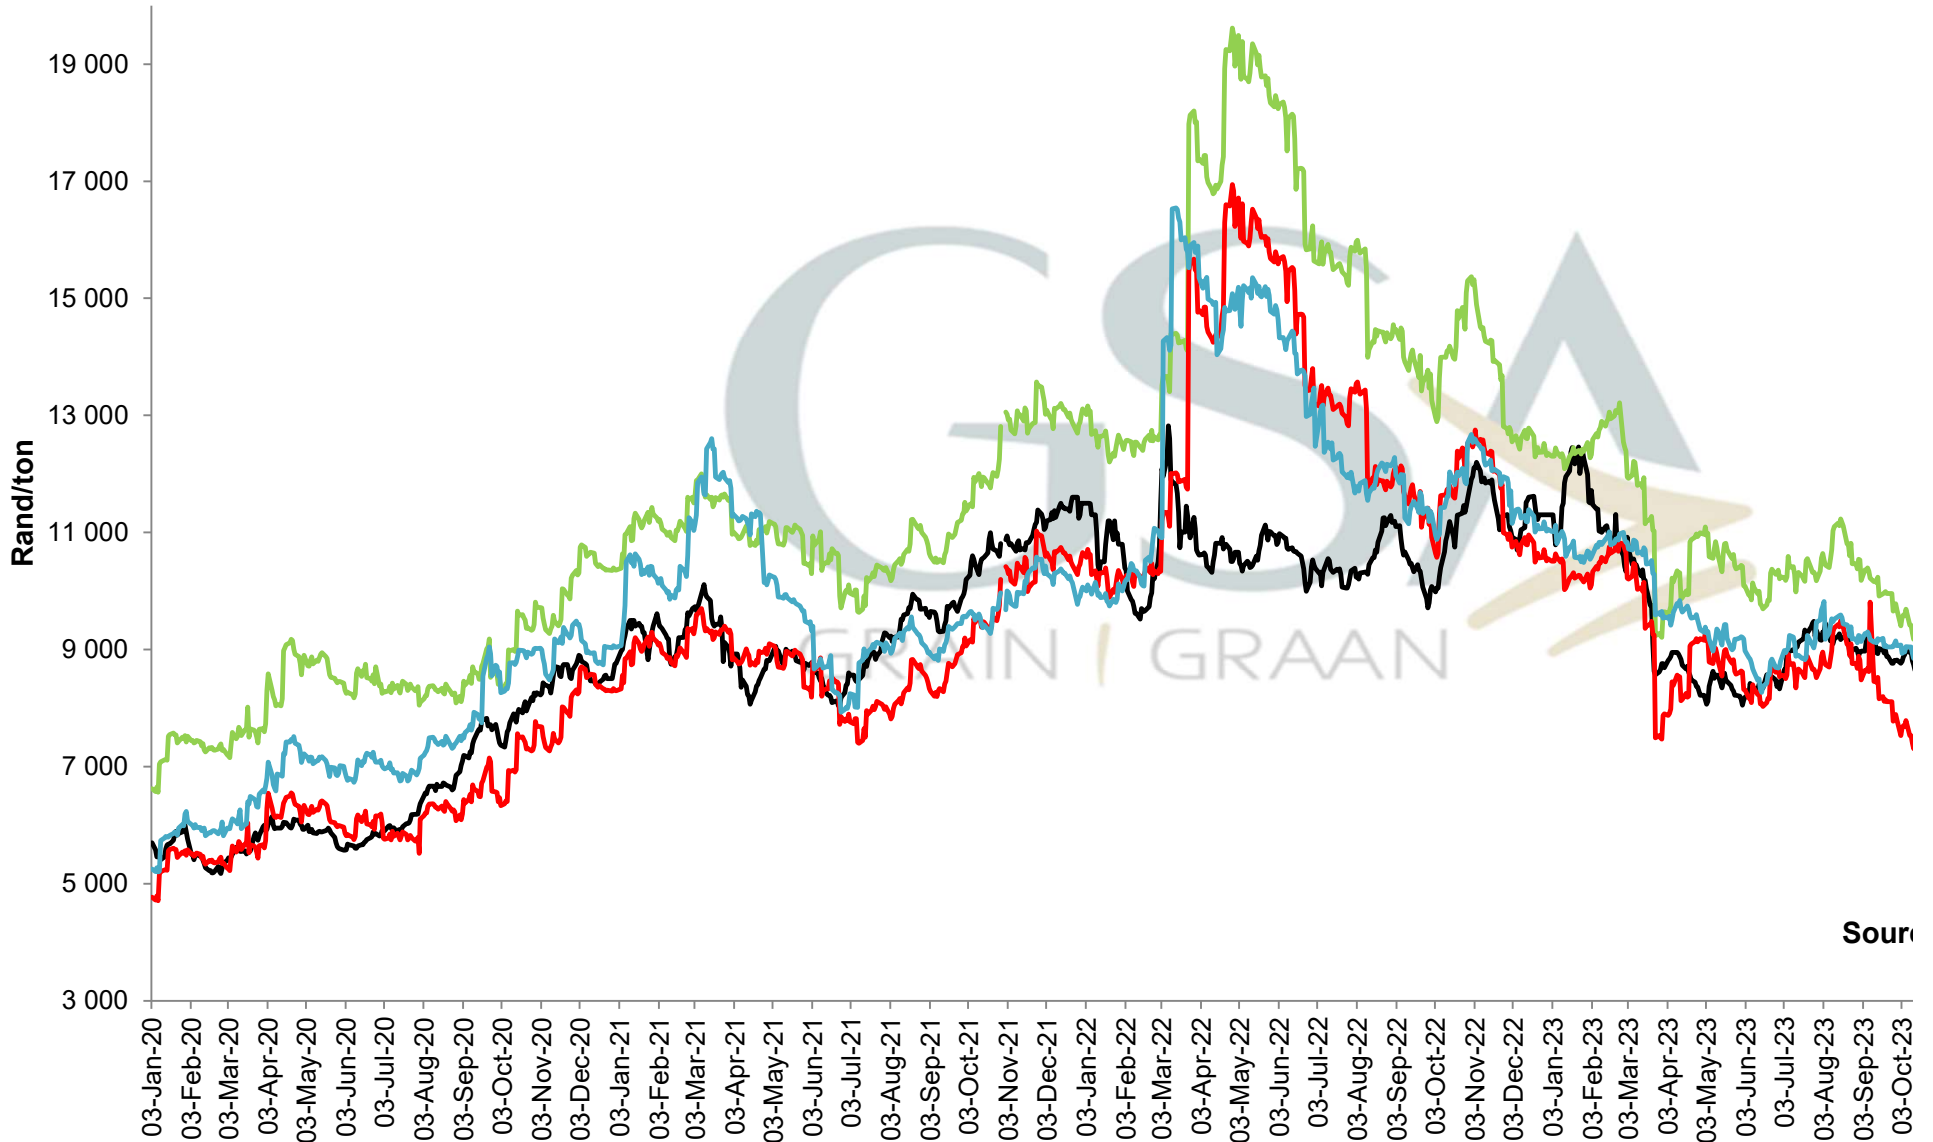

**PRICES OF EU SUNFLOWER SEED DELIVERED IN RANDFONTEIN**  
**PRYSE VAN EU SONNEBLOMSAAD GELEWER IN RANDFONTEIN**

Source