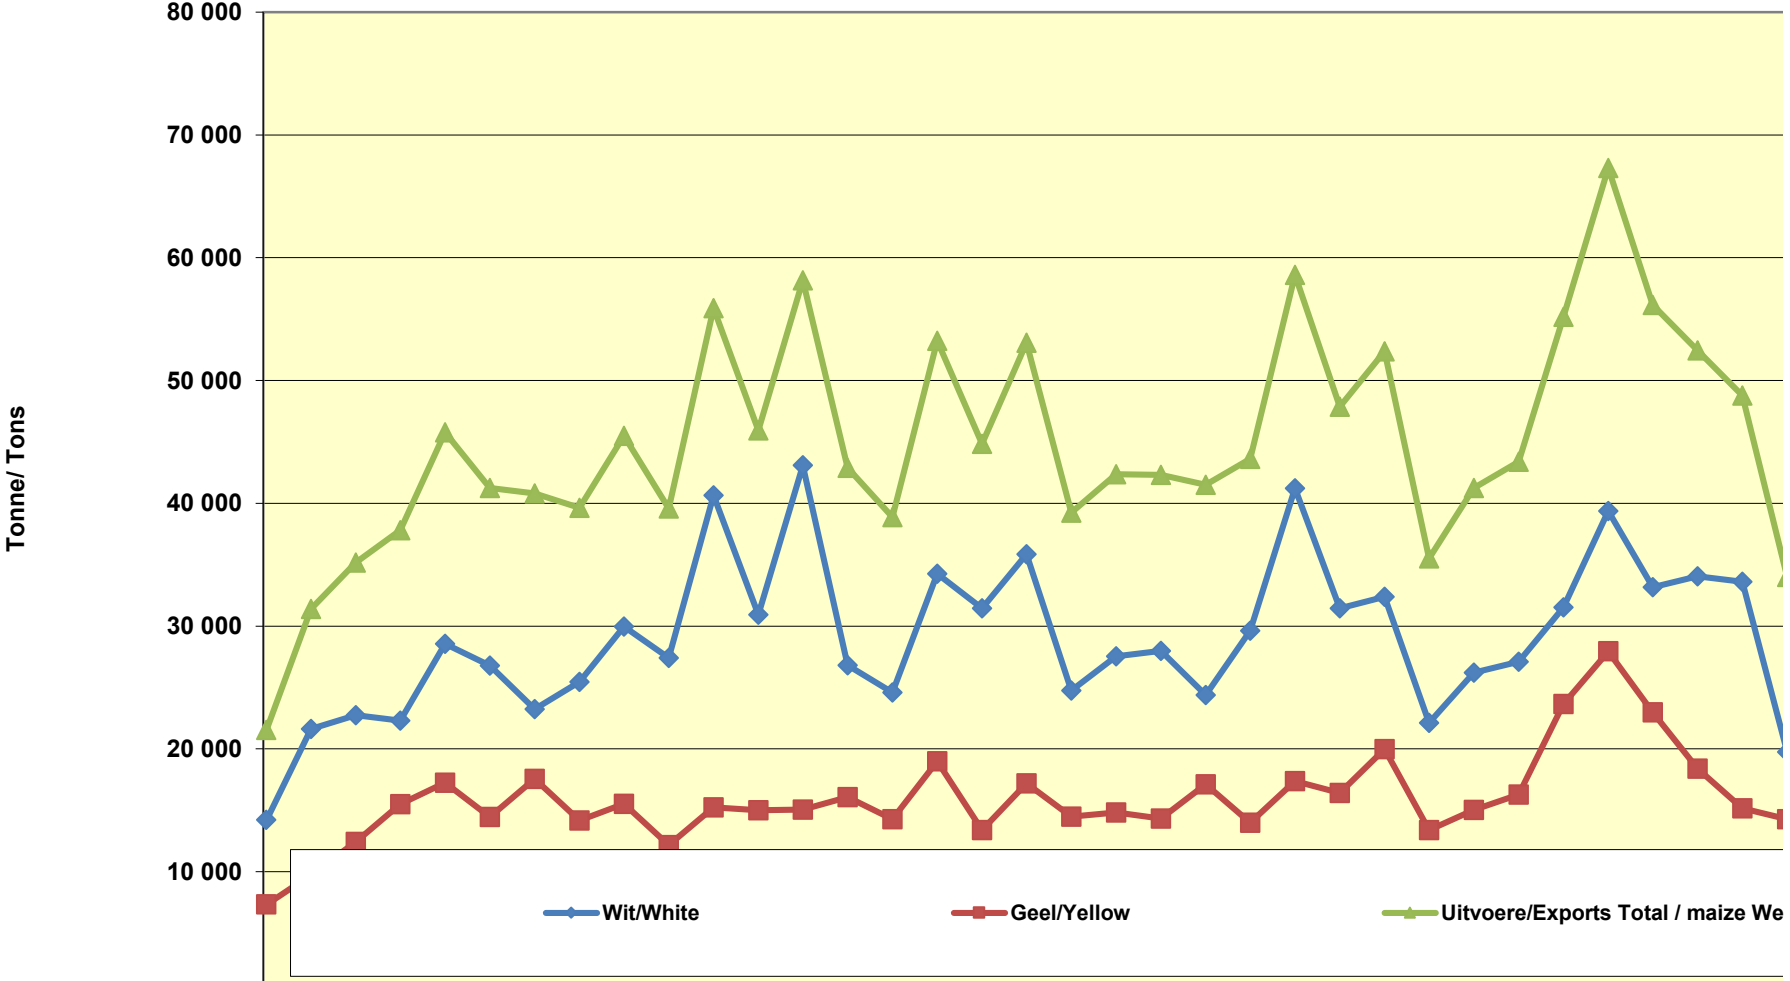

Yellow Maize Exports for 2024/25 (ton, %)

White Maize Exports for 2024/25 (ton, %)

RSA Weeklikse mielie-uitvoere
RSA Weekly maize exports

Cumulative Exports of White Maize for 2024/25

Cumulative Exports of Maize for 2023/24

**Cumulative Exports of Maize
2024/25 Bemarkingseisoen/ Marketing season**

Kumulatiewe Invoere van Mielies
Kumulative Imports of Maize
2024/25 Bemarkingseisoen/ Marketing season