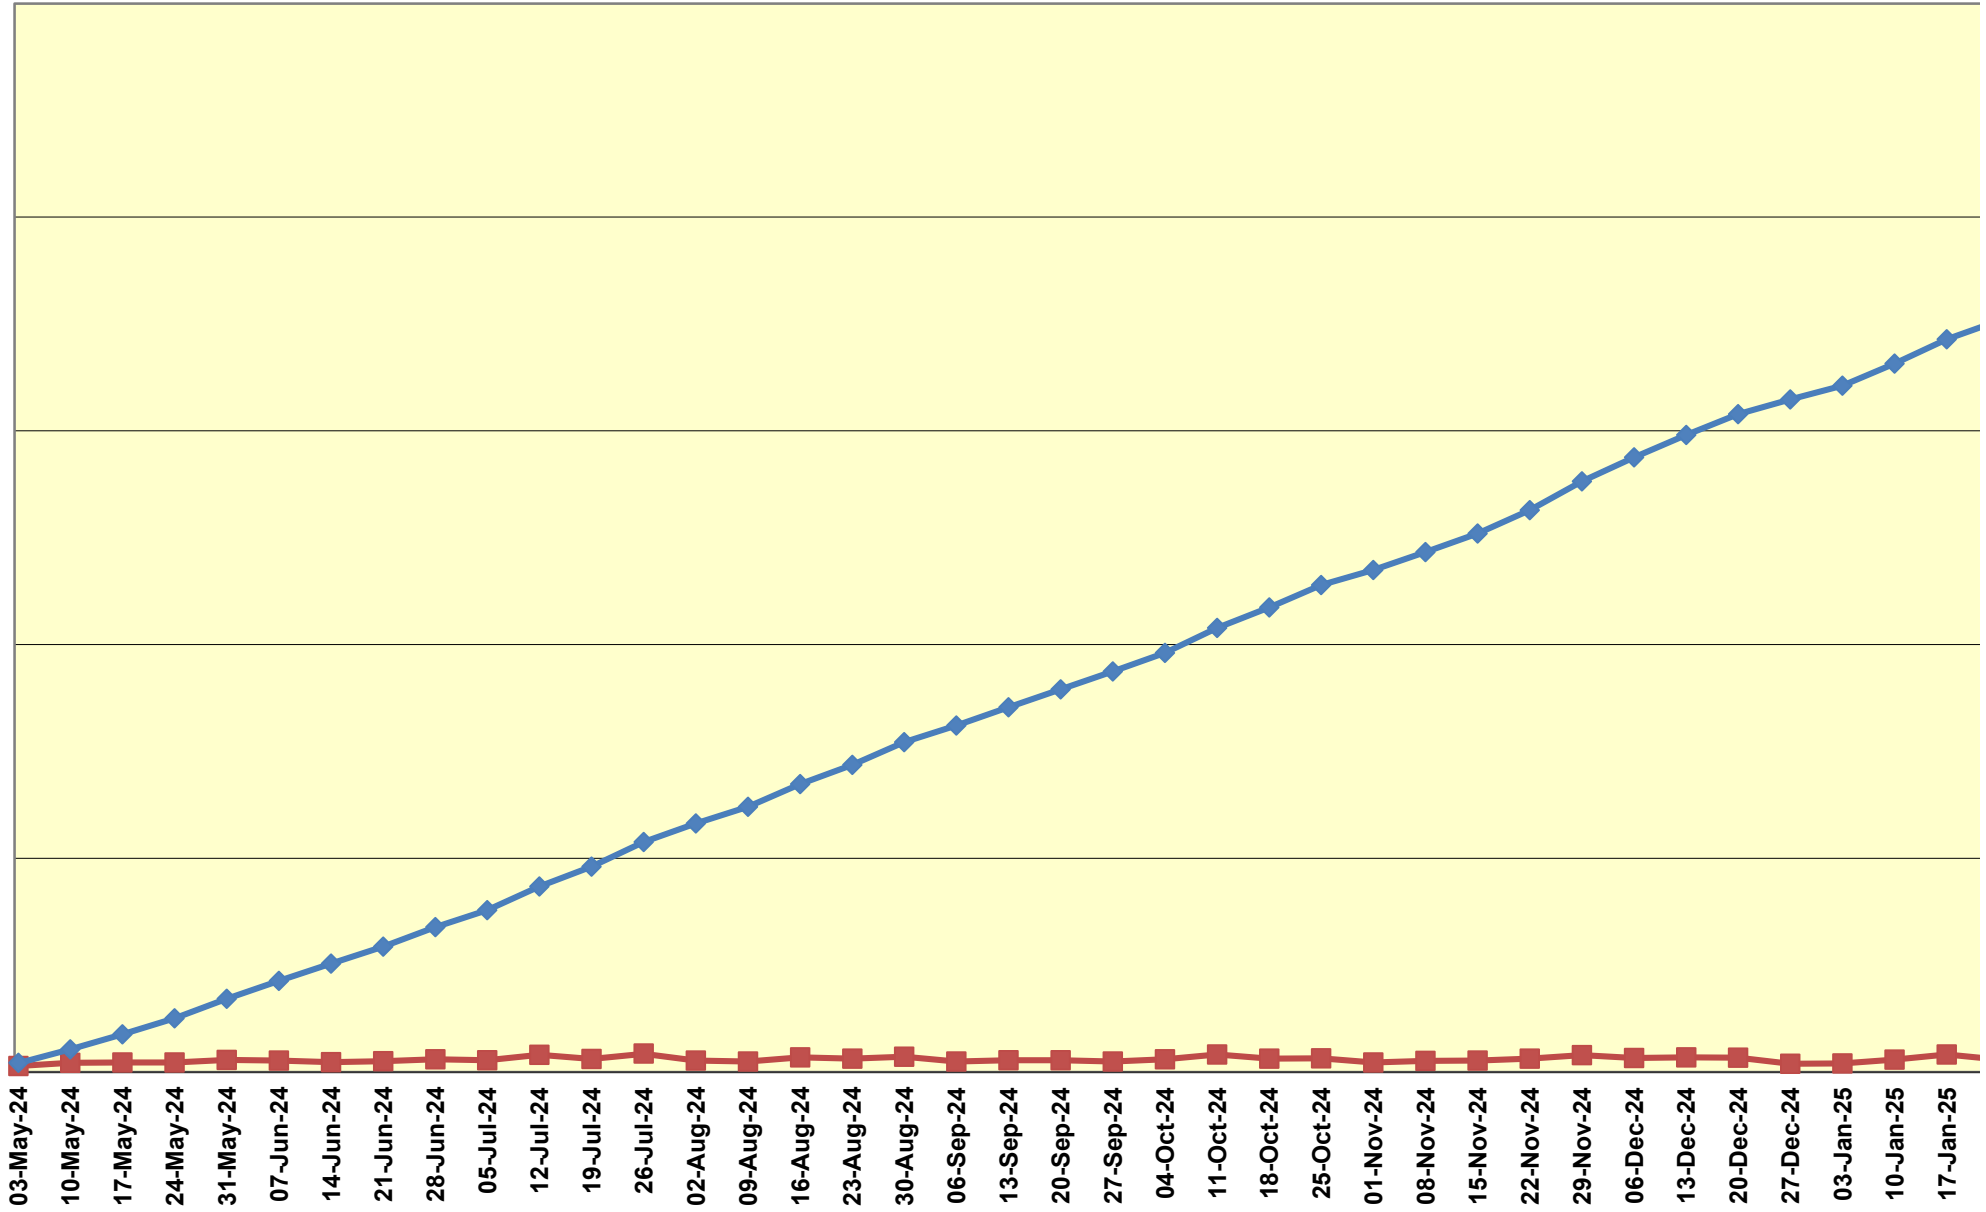

Yellow Maize Exports for 2024/25 (ton, %)

White Maize Exports for 2024/25 (ton, %)

RSA Weeklikse mielie-uitvoere
RSA Weekly maize exports

Cumulative Exports of White Maize for 2024/25

Cumulative Exports of Maize for 2023/24

**Cumulative Exports of Maize
2024/25 Bemarkingseisoen/ Marketing season**

Kumulatiewe Invoere van Mielies
Kumulative Imports of Maize
2024/25 Bemarkingseisoen/ Marketing season