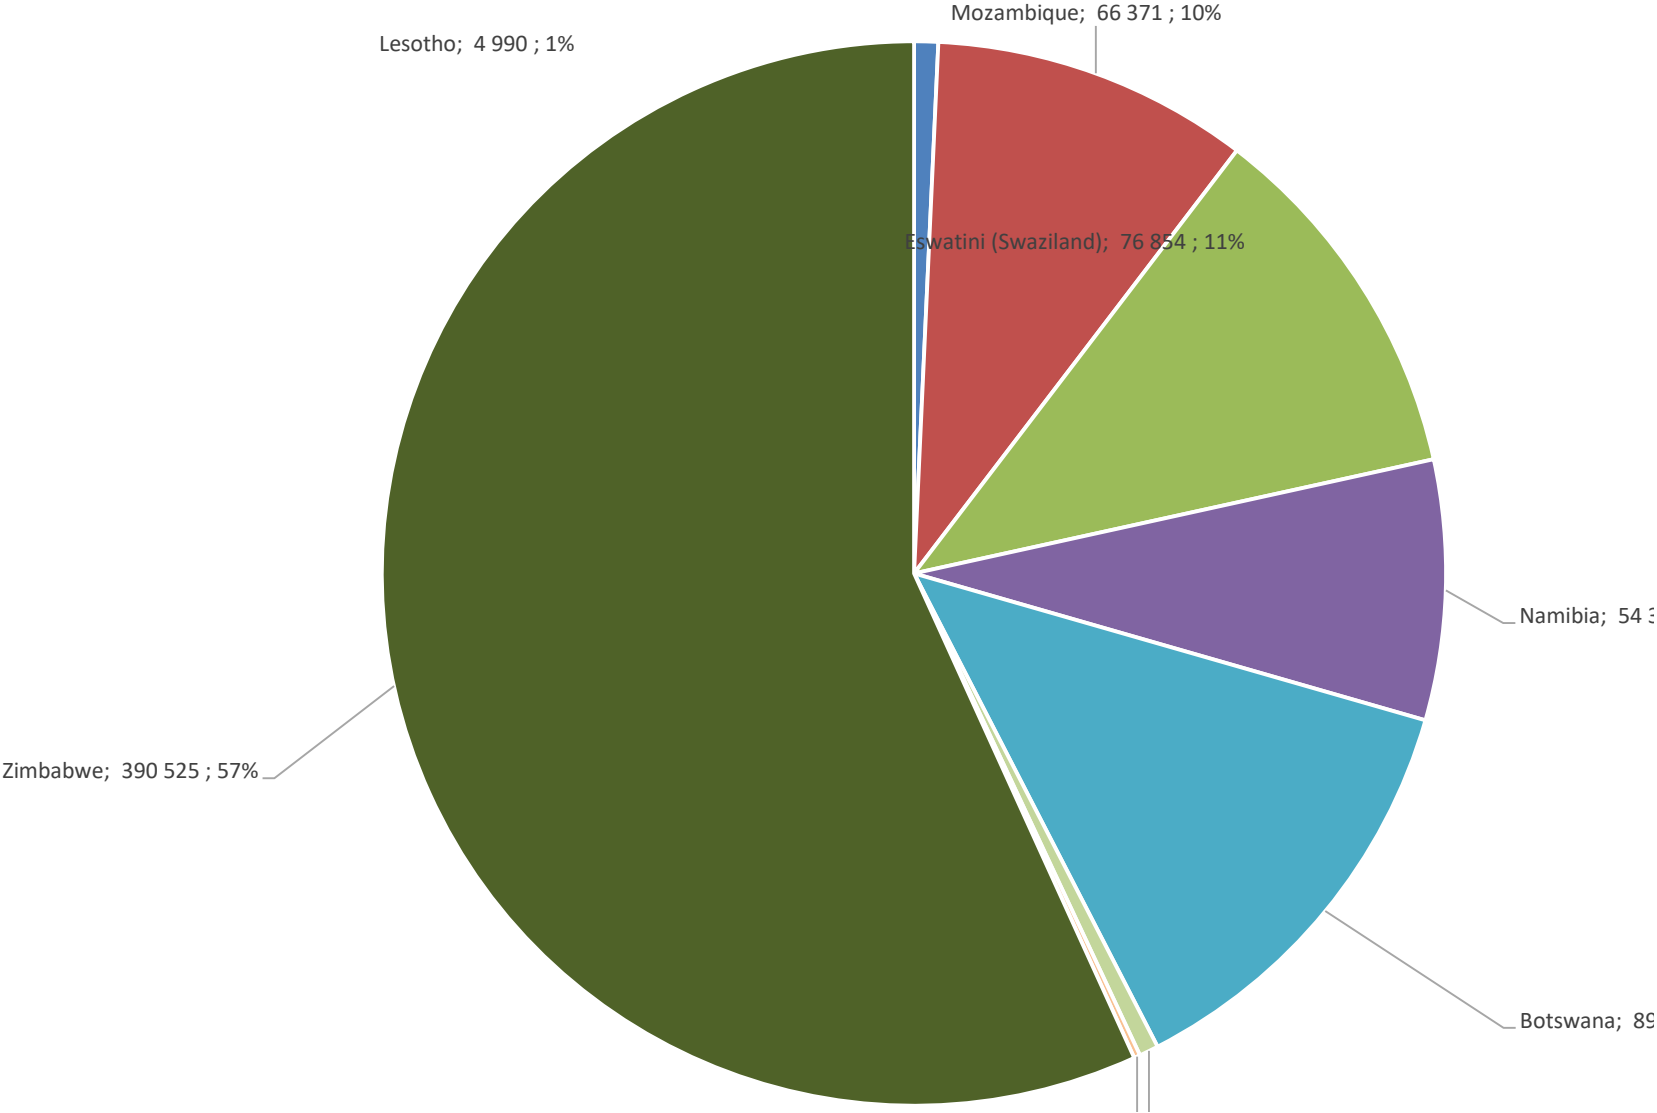

Yellow Maize Exports for 2024/25 (ton, %)

White Maize Exports for 2024/25 (ton, %)

RSA Weeklikse mielie-uitvoere
RSA Weekly maize exports

Cumulative Exports of White Maize for 2024/25

Cumulative Exports of Maize for 2023/24

**Cumulative Exports of Maize
2024/25 Bemarkingseisoen/ Marketing season**

Kumulatiewe Invoere van Mielies
Kumulative Imports of Maize
2024/25 Bemarkingseisoen/ Marketing season