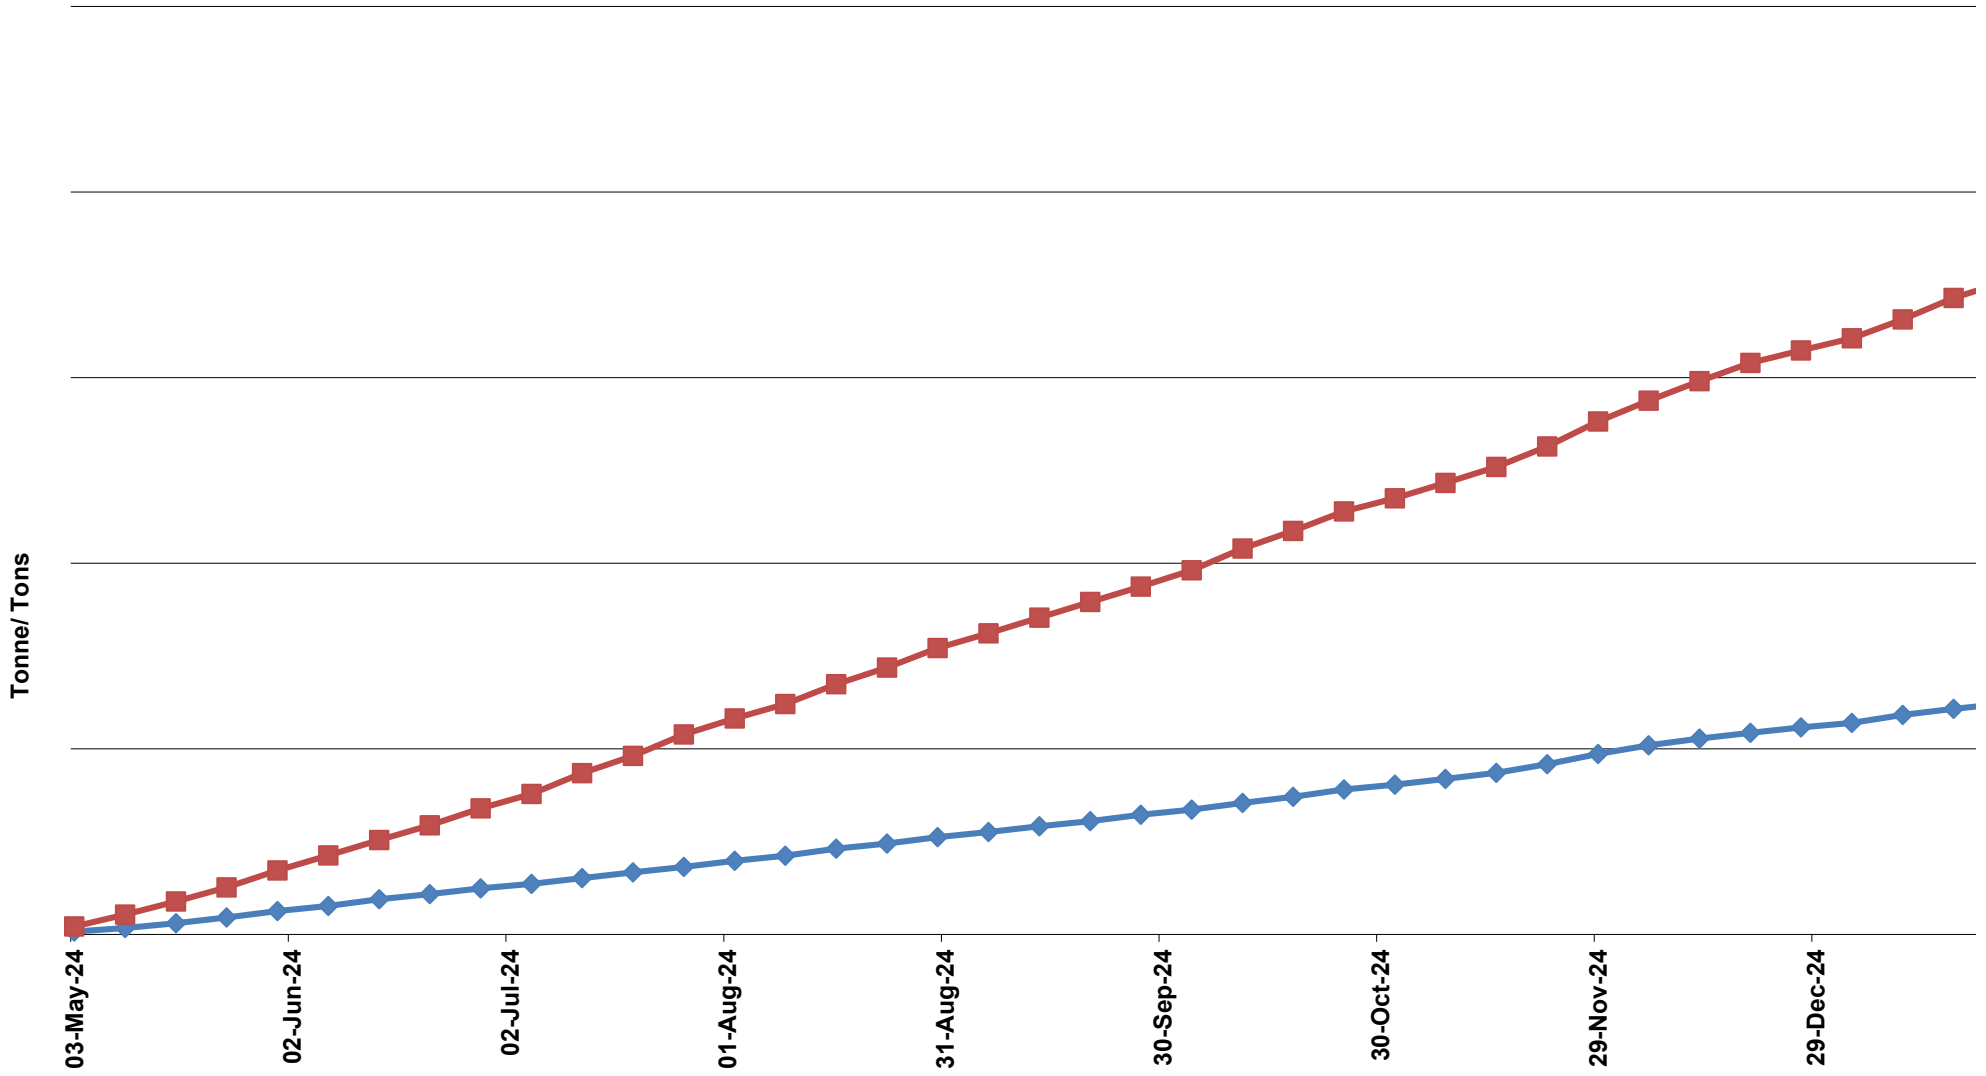

Yellow Maize Exports for 2024/25 (ton, %)

White Maize Exports for 2024/25 (ton, %)

RSA Weeklikse mielie-uitvoere
RSA Weekly maize exports

Cumulative Exports of White Maize for 2024/25

Cumulative Exports of Maize for 2023/24