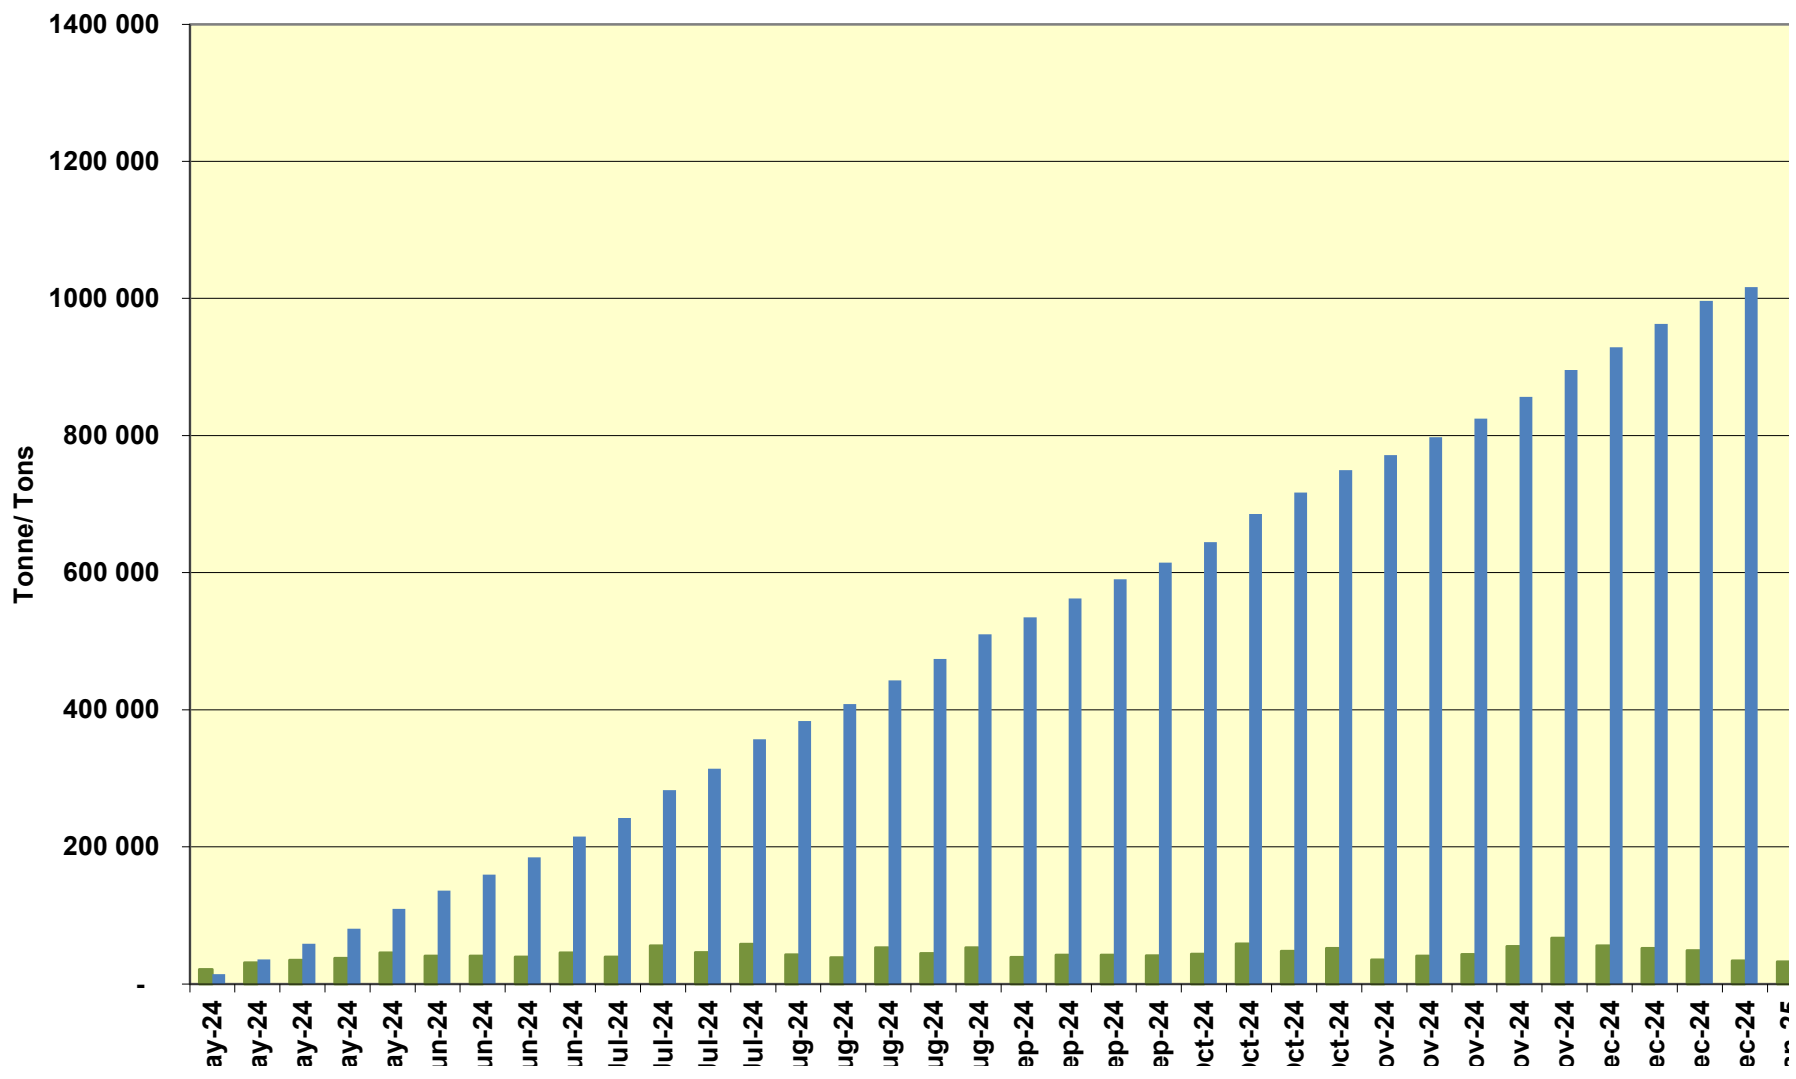

Yellow Maize Exports for 2024/25 (ton, %)

White Maize Exports for 2024/25 (ton, %)

RSA Weeklikse mielie-uitvoere
RSA Weekly maize exports

Cumulative Exports of White Maize for 2024/25

Cumulative Exports of Maize for 2023/24

**Cumulative Exports of Maize
2024/25 Bemarkingseisoen/ Marketing season**

Kumulatiewe Invoere van Mielies
Kumulative Imports of Maize
2024/25 Bemarkingseisoen/ Marketing season