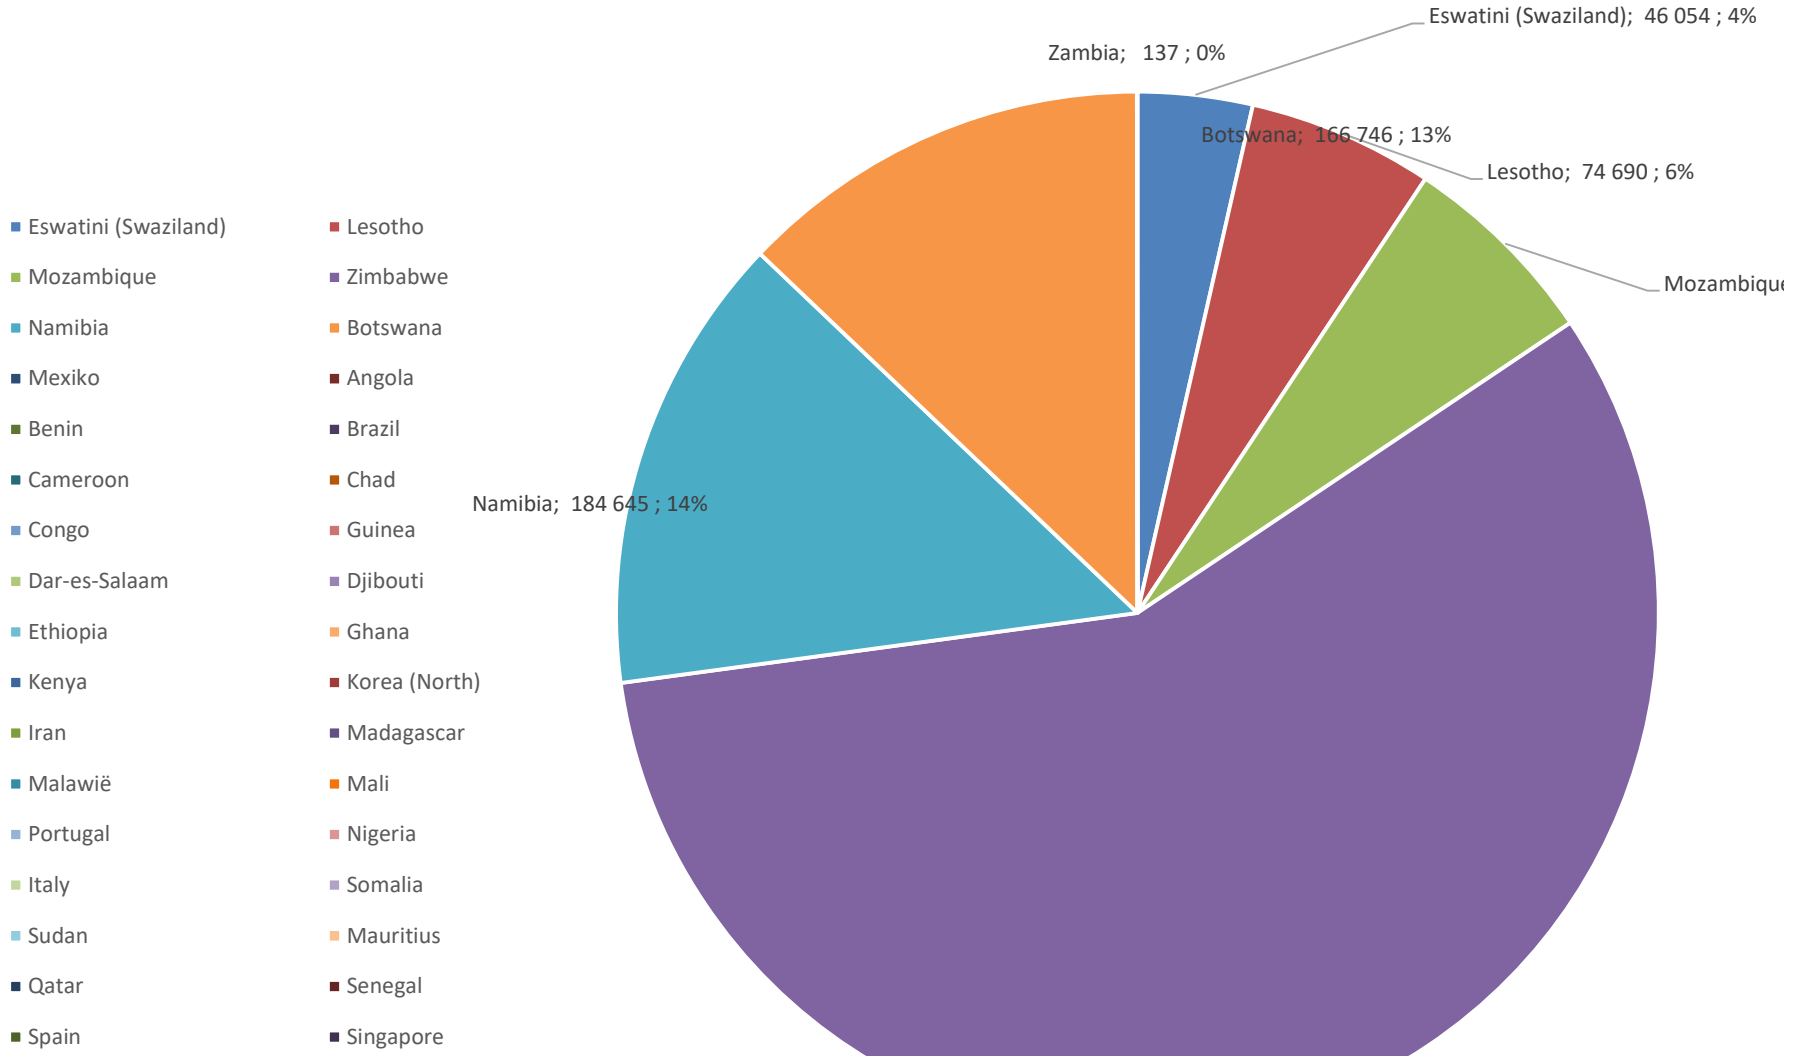

Yellow Maize Exports for 2024/25 (ton, %)

White Maize Exports for 2024/25 (ton, %)

RSA Weeklikse mielie-uitvoere
RSA Weekly maize exports

Cumulative Exports of White Maize for 2024/25

Cumulative Exports of Maize for 2023/24

**Cumulative Exports of Maize
2024/25 Bemarkingseisoen/ Marketing season**

Kumulatiewe Invoere van Mielies
Kumulative Imports of Maize
2024/25 Bemarkingseisoen/ Marketing season