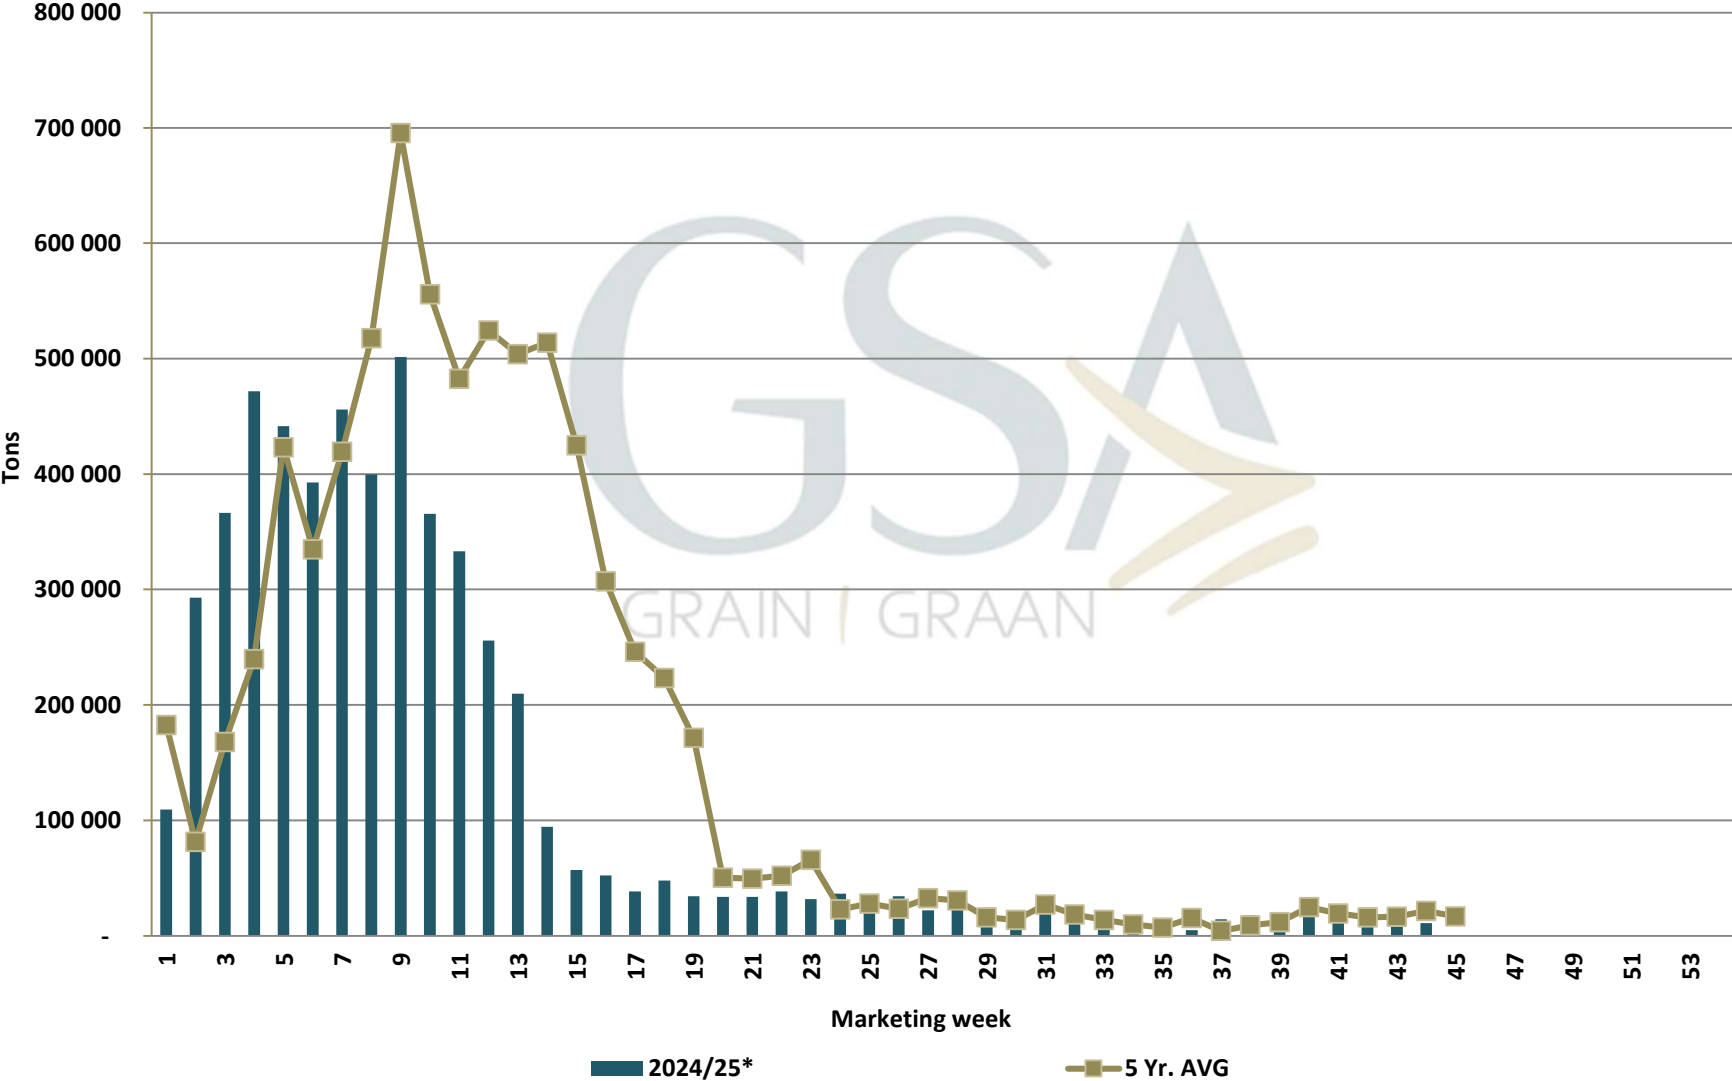

White Maize: Weekly producer deliveries

Yellow Maize: Weekly producer deliveries

Weeklikse mielielewerings (Bemarkingsjaar: Mei 2023 tot April 2024)

Weekly total maize deliveries (Marketing year: May 2024 to April 2025)

Weeklikse kumulatiewe mielielewerings (Bemarkingsjaar: Mei tot April)