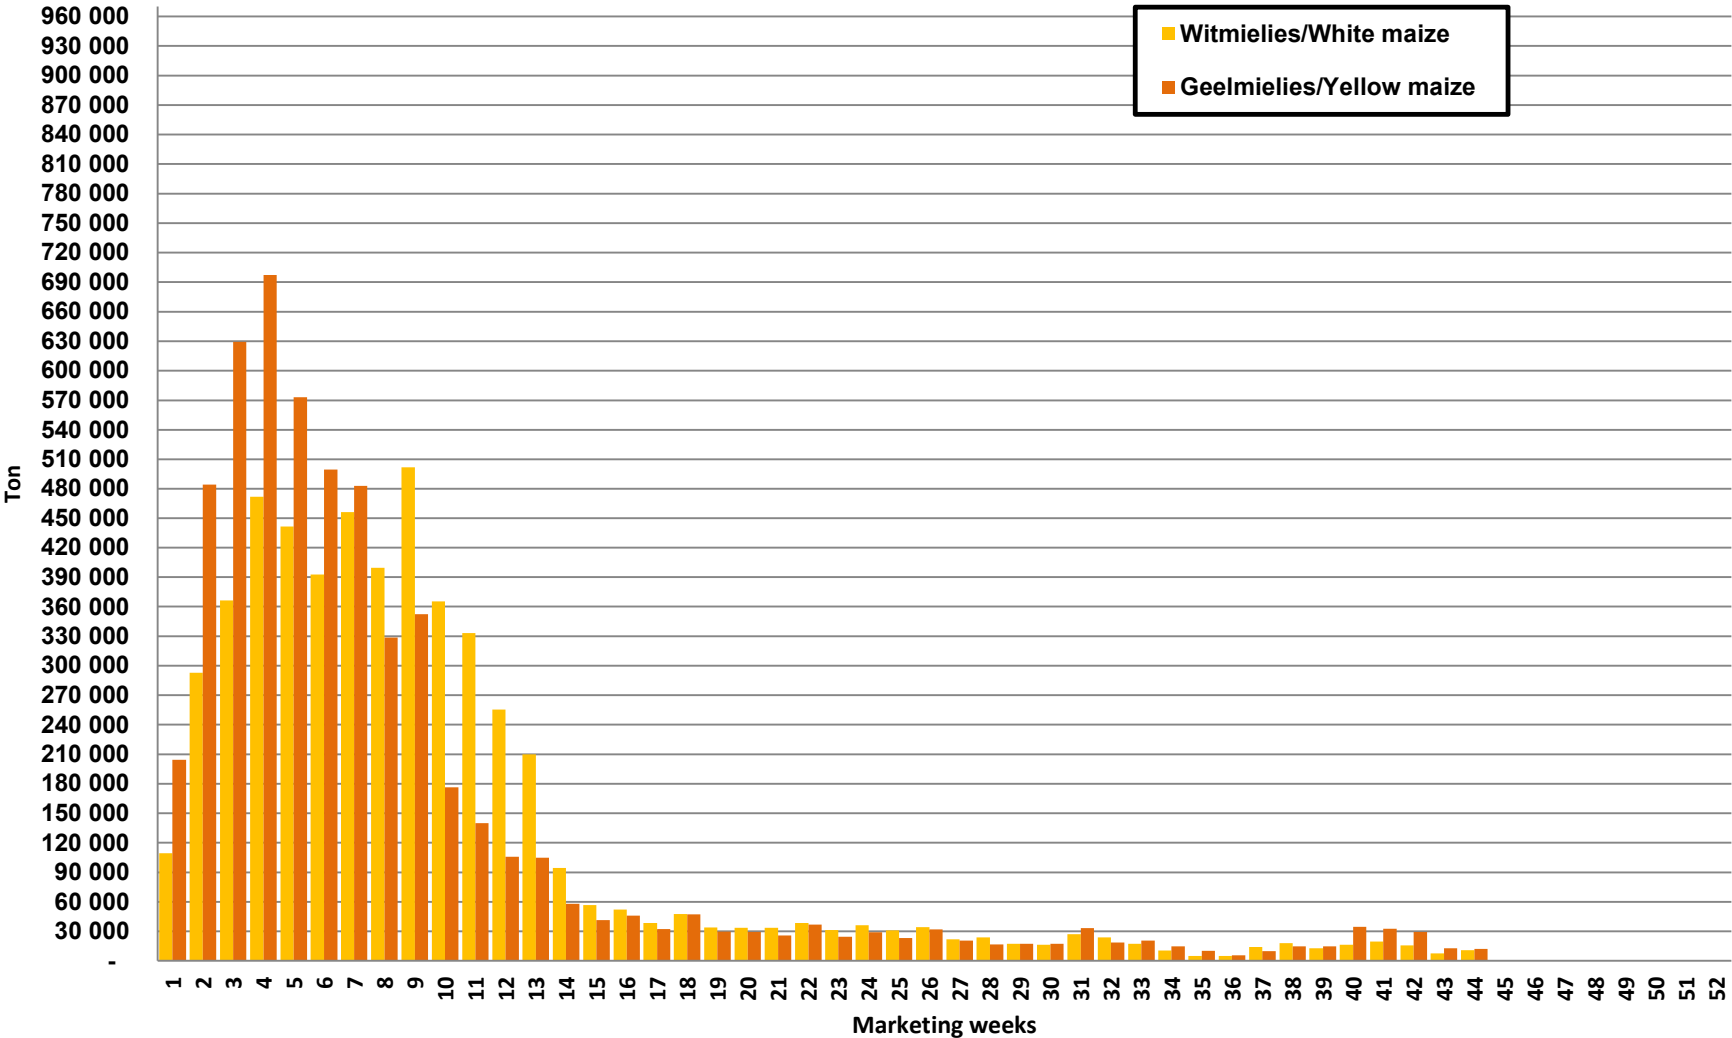

White Maize: Weekly producer deliveries

Yellow Maize: Weekly producer deliveries

Weeklikse mielielewerings (Bemarkingsjaar: Mei 2023 tot April 2024)

Weekly total maize deliveries (Marketing year: May 2024 to April 2025)

Weeklikse kumulatiewe mielielewerings (Bemarkingsjaar: Mei tot April)