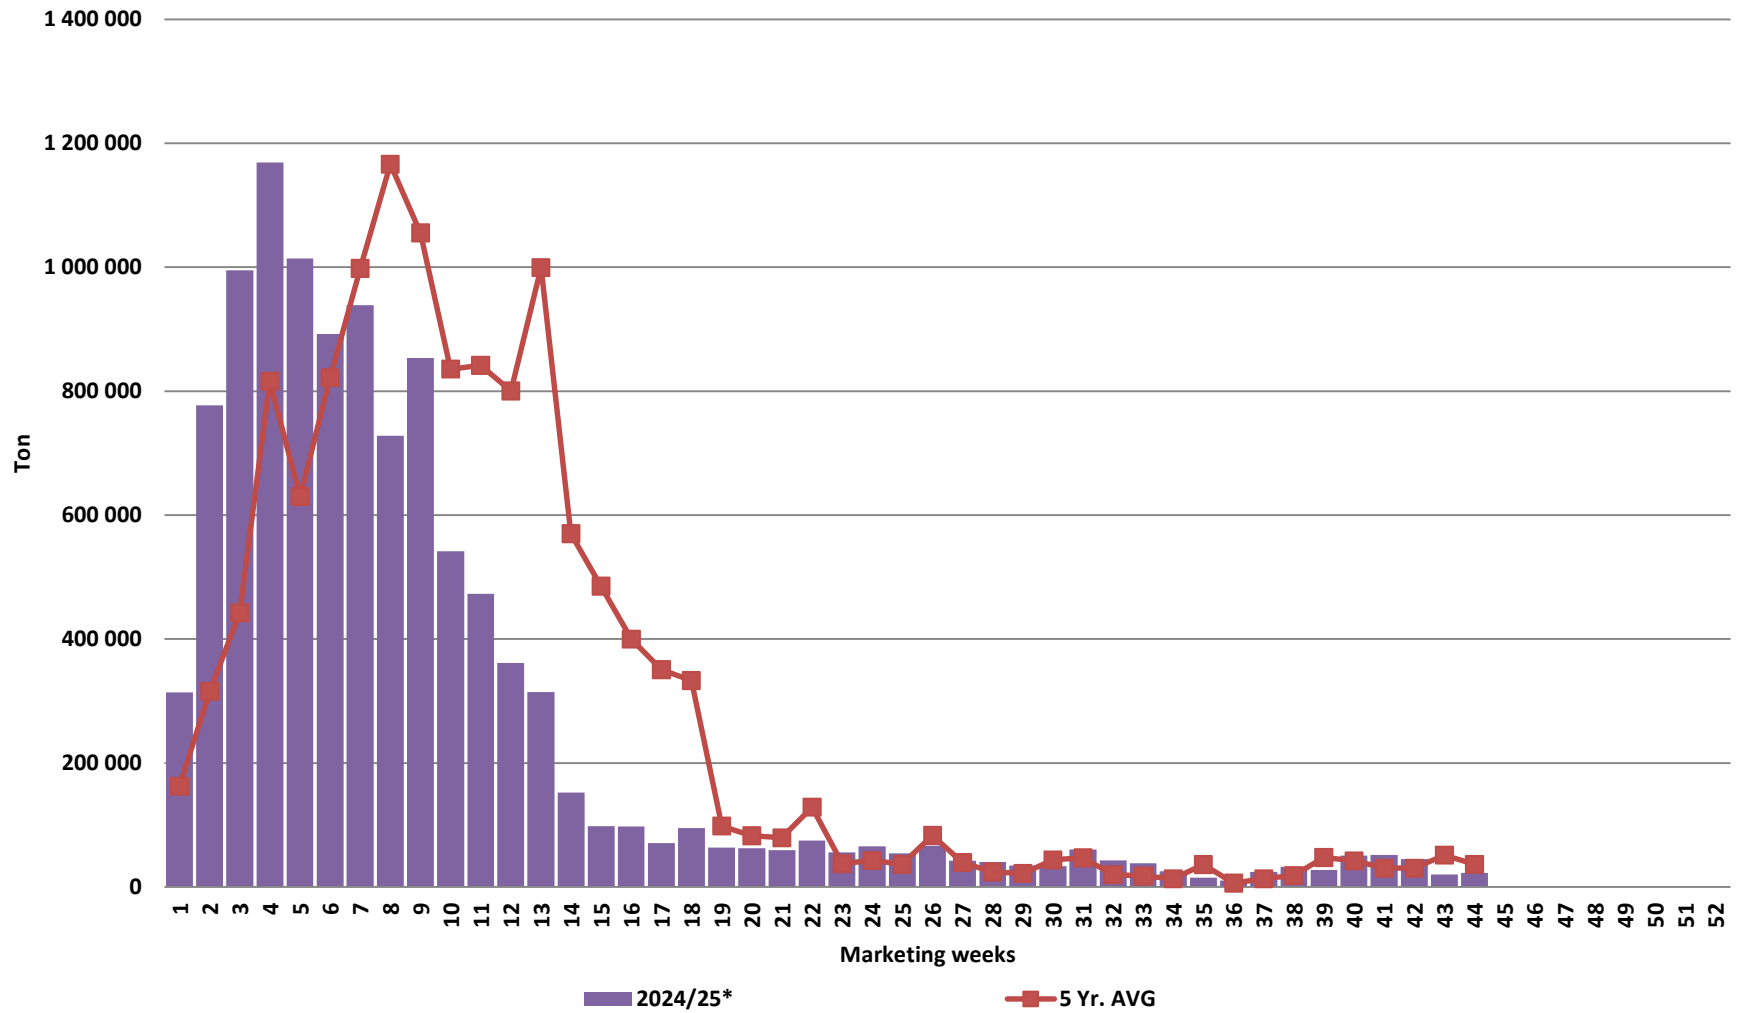

White Maize: Weekly producer deliveries

Yellow Maize: Weekly producer deliveries

Weeklikse mielielewerings (Bemarkingsjaar: Mei 2023 tot April 2024)

Weekly total maize deliveries (Marketing year: May 2024 to April 2025)

Weeklikse kumulatiewe mielielewerings (Bemarkingsjaar: Mei tot April)