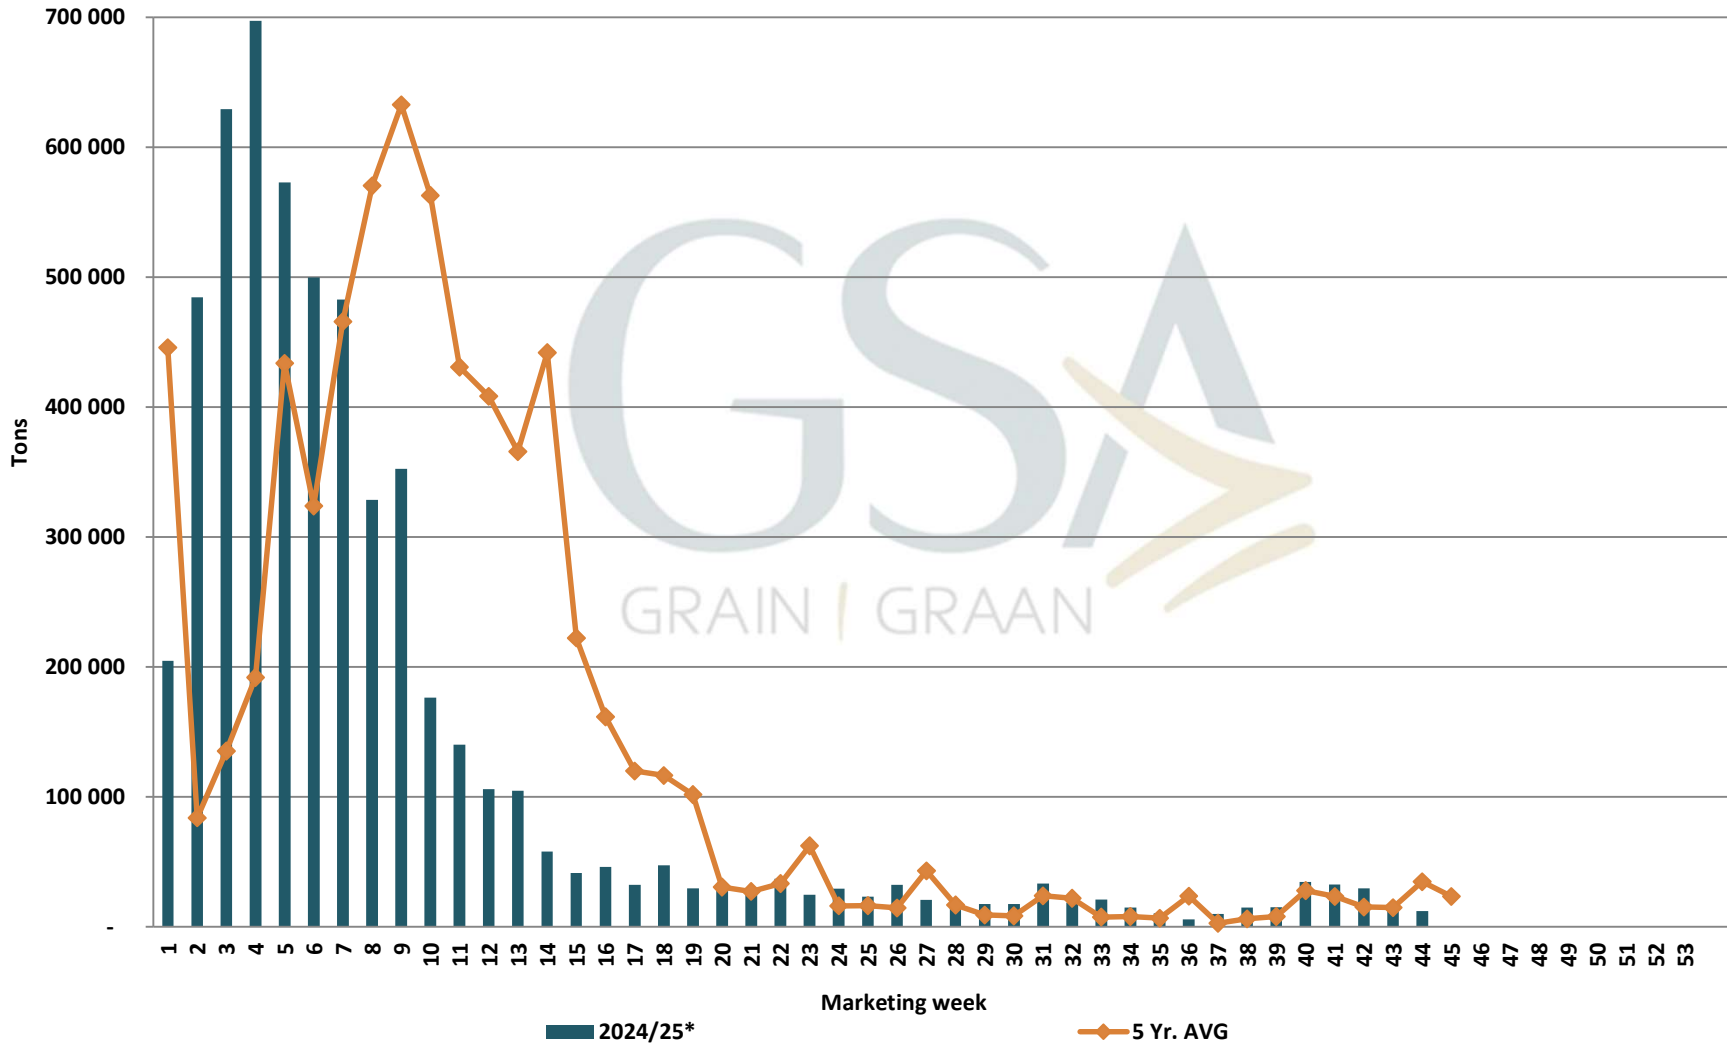

White Maize: Weekly producer deliveries

Yellow Maize: Weekly producer deliveries

Weeklikse mielielewerings (Bemarkingsjaar: Mei 2023 tot April 2024)

Weekly total maize deliveries (Marketing year: May 2024 to April 2025)

Weeklikse kumulatiewe mielielewerings (Bemarkingsjaar: Mei tot April)