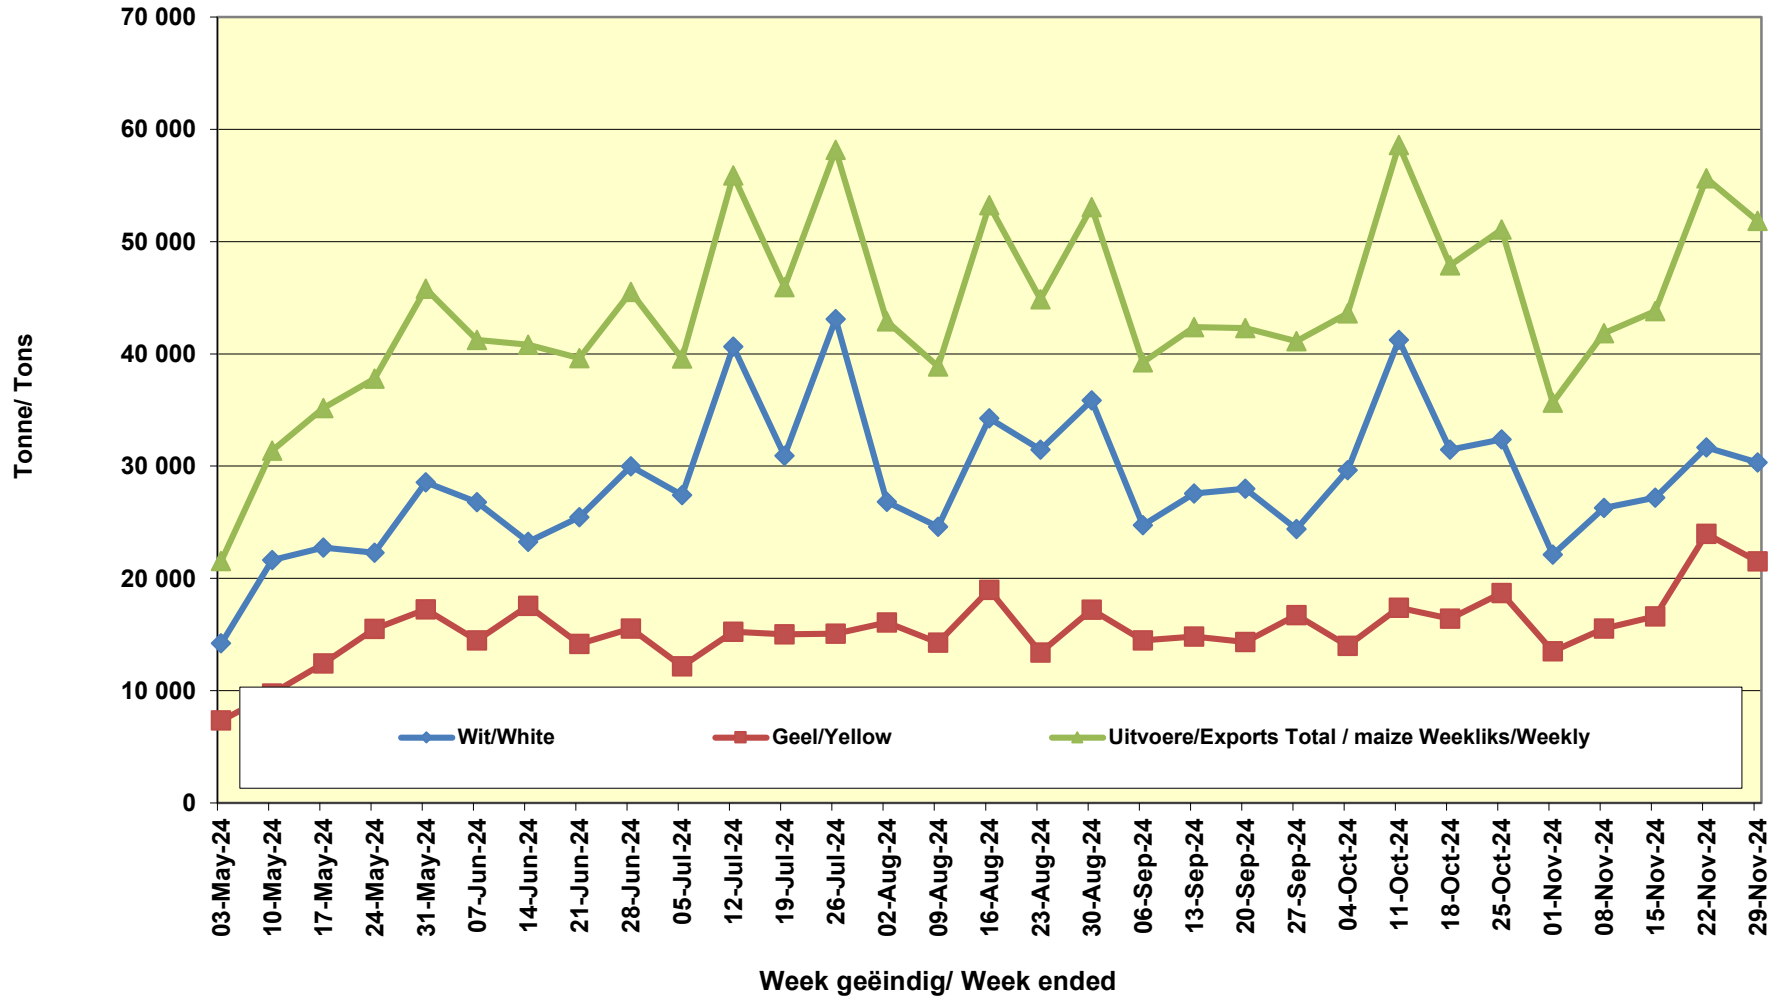

Cumulative Exports of Maize 2024/25 Bemakingseisoen/ Marketing season