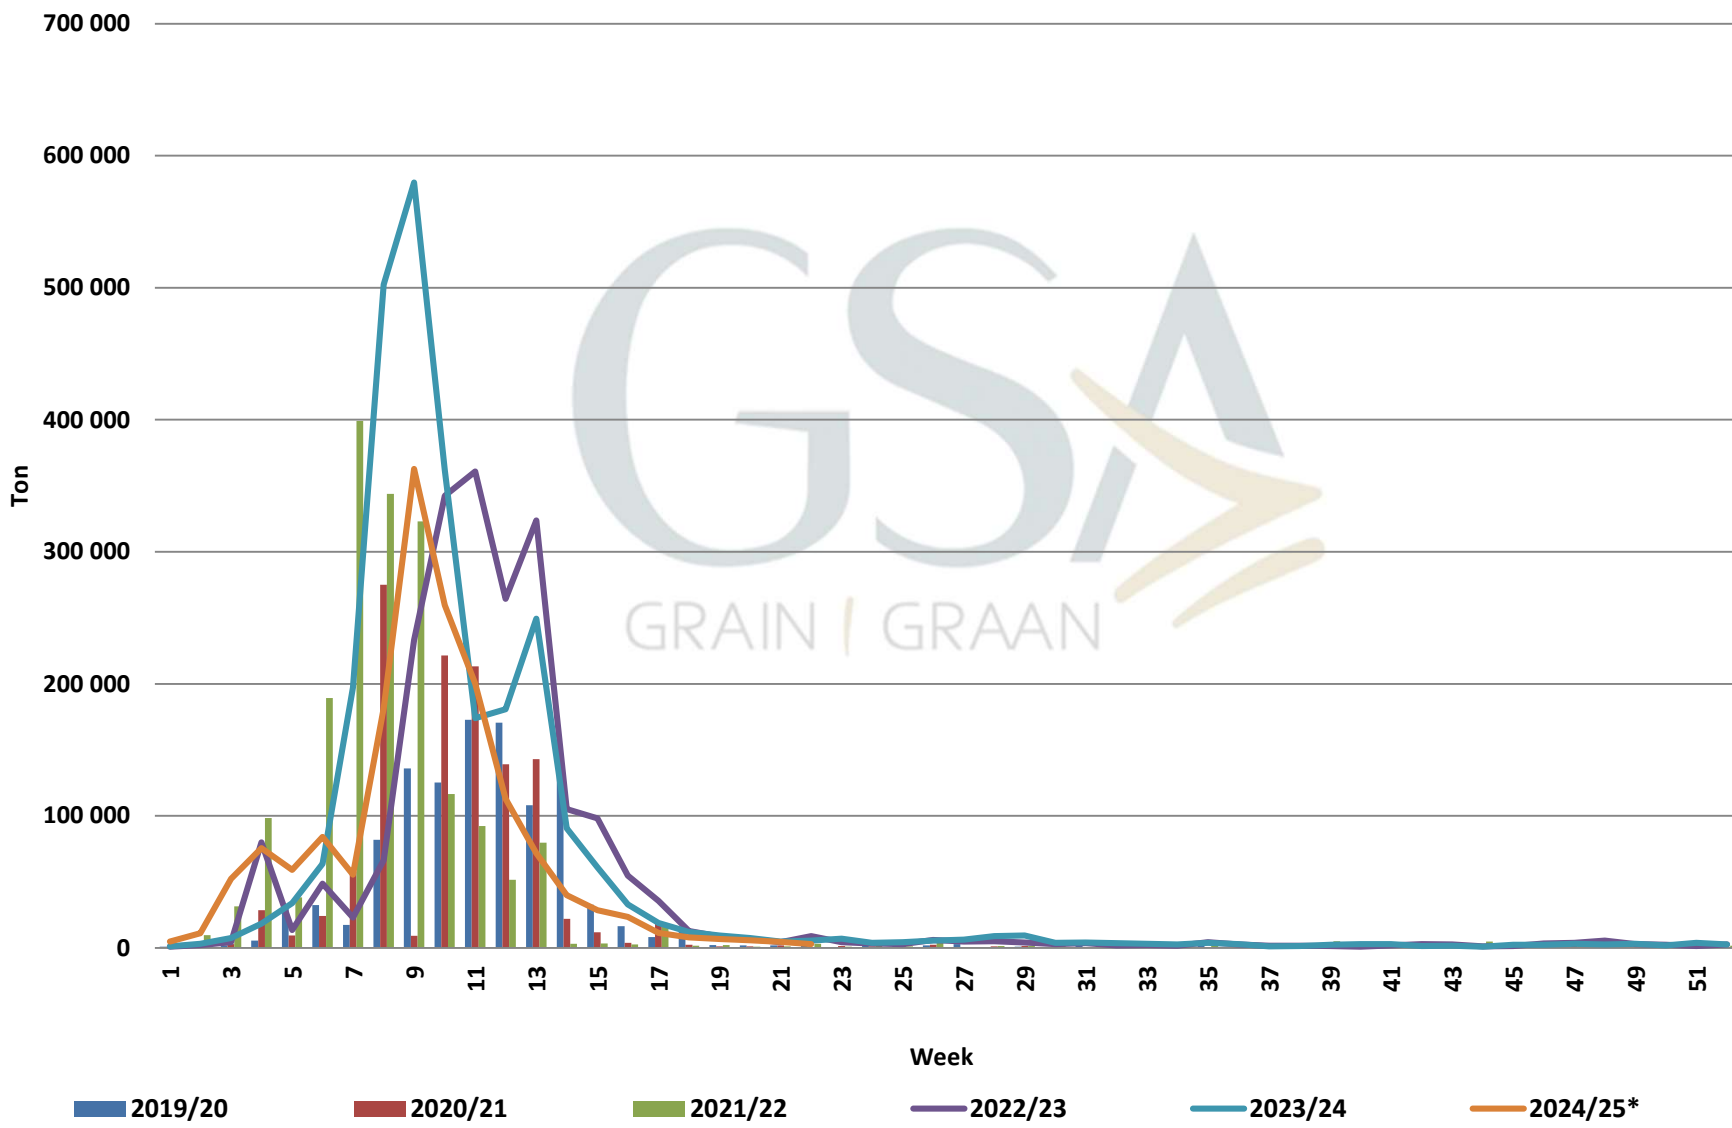

**Weeklikse sojaboon lewerings (Bemarkingsjaar: Maart tot Februarie)/
Weekly soybean deliveries (Marketing year March to February)**

Weeklikse kumulatiewe Sojaboon lewerings (Bemarkingsjaar: Maart 2024 tot Februarie 2025)

■ Sojabone/Soybeans

Total YTD soybean deliveries for the 2024/25 season vs previous season's