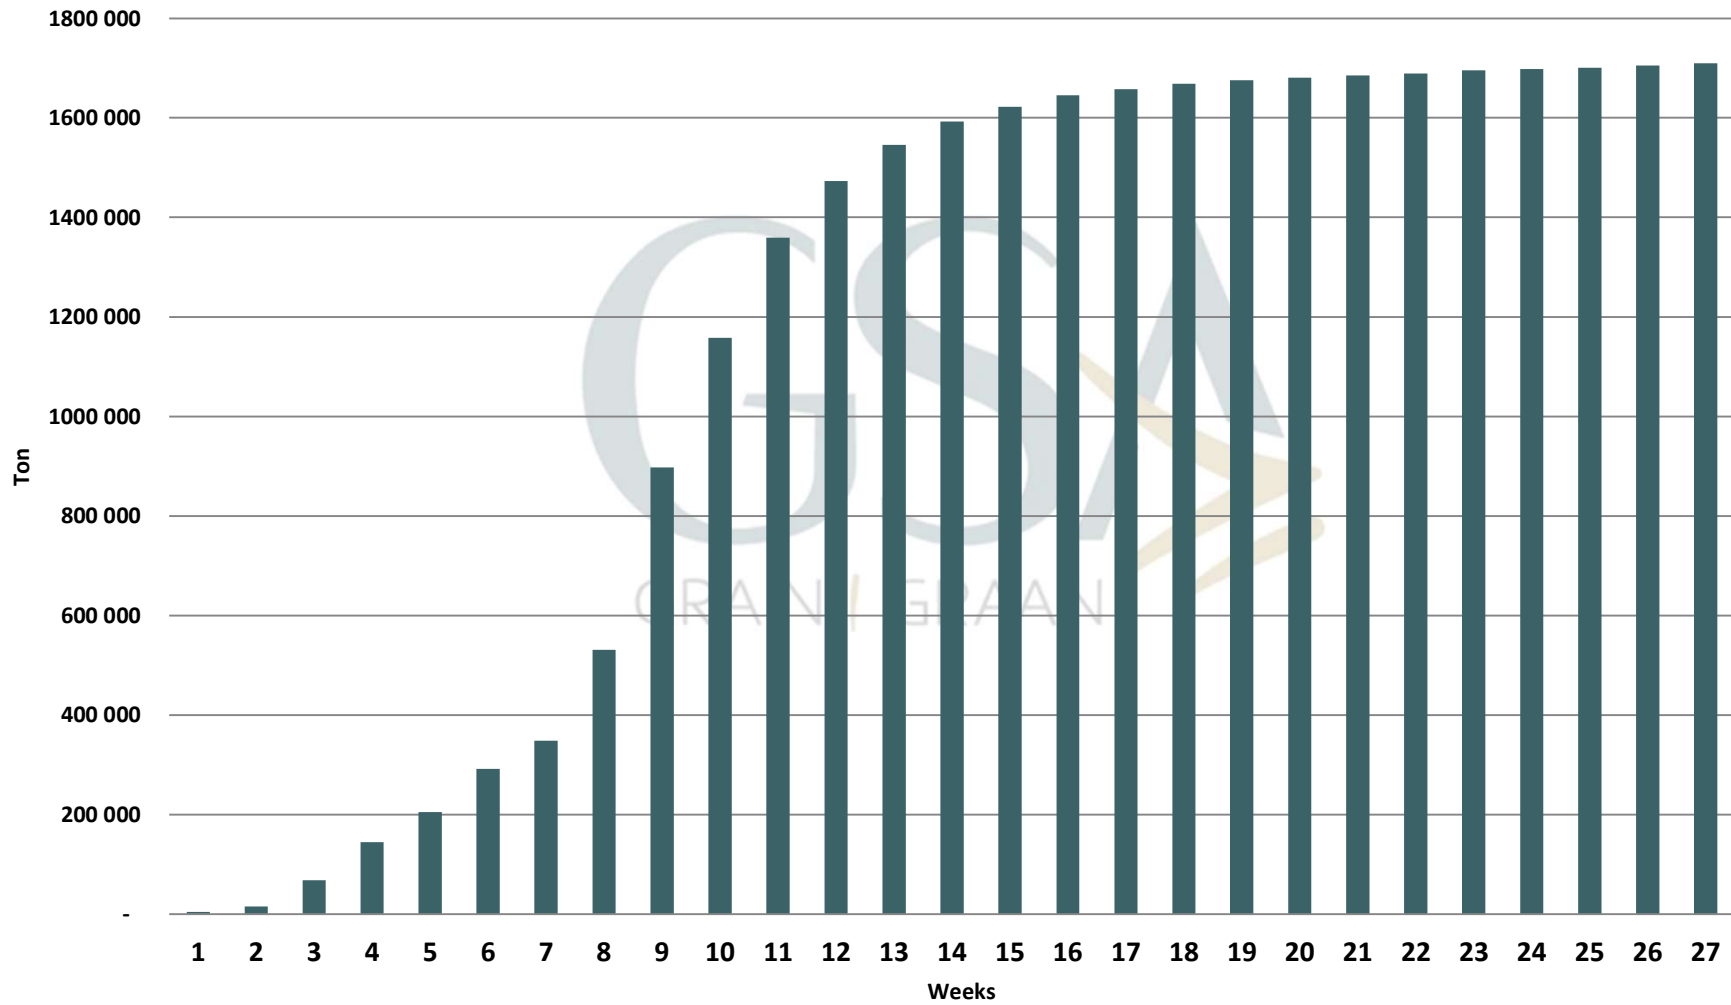

**Weeklikse sojaboon lewerings (Bemarkingsjaar: Maart tot Februarie)/
Weekly soybean deliveries (Marketing year March to February)**

Weeklikse kumulatiewe Sojaboon lewerings (Bemarkingsjaar: Maart 2024 tot Februarie 2025)

■ Sojabone/Soybeans

Total YTD soybean deliveries for the 2024/25 season vs previous season's