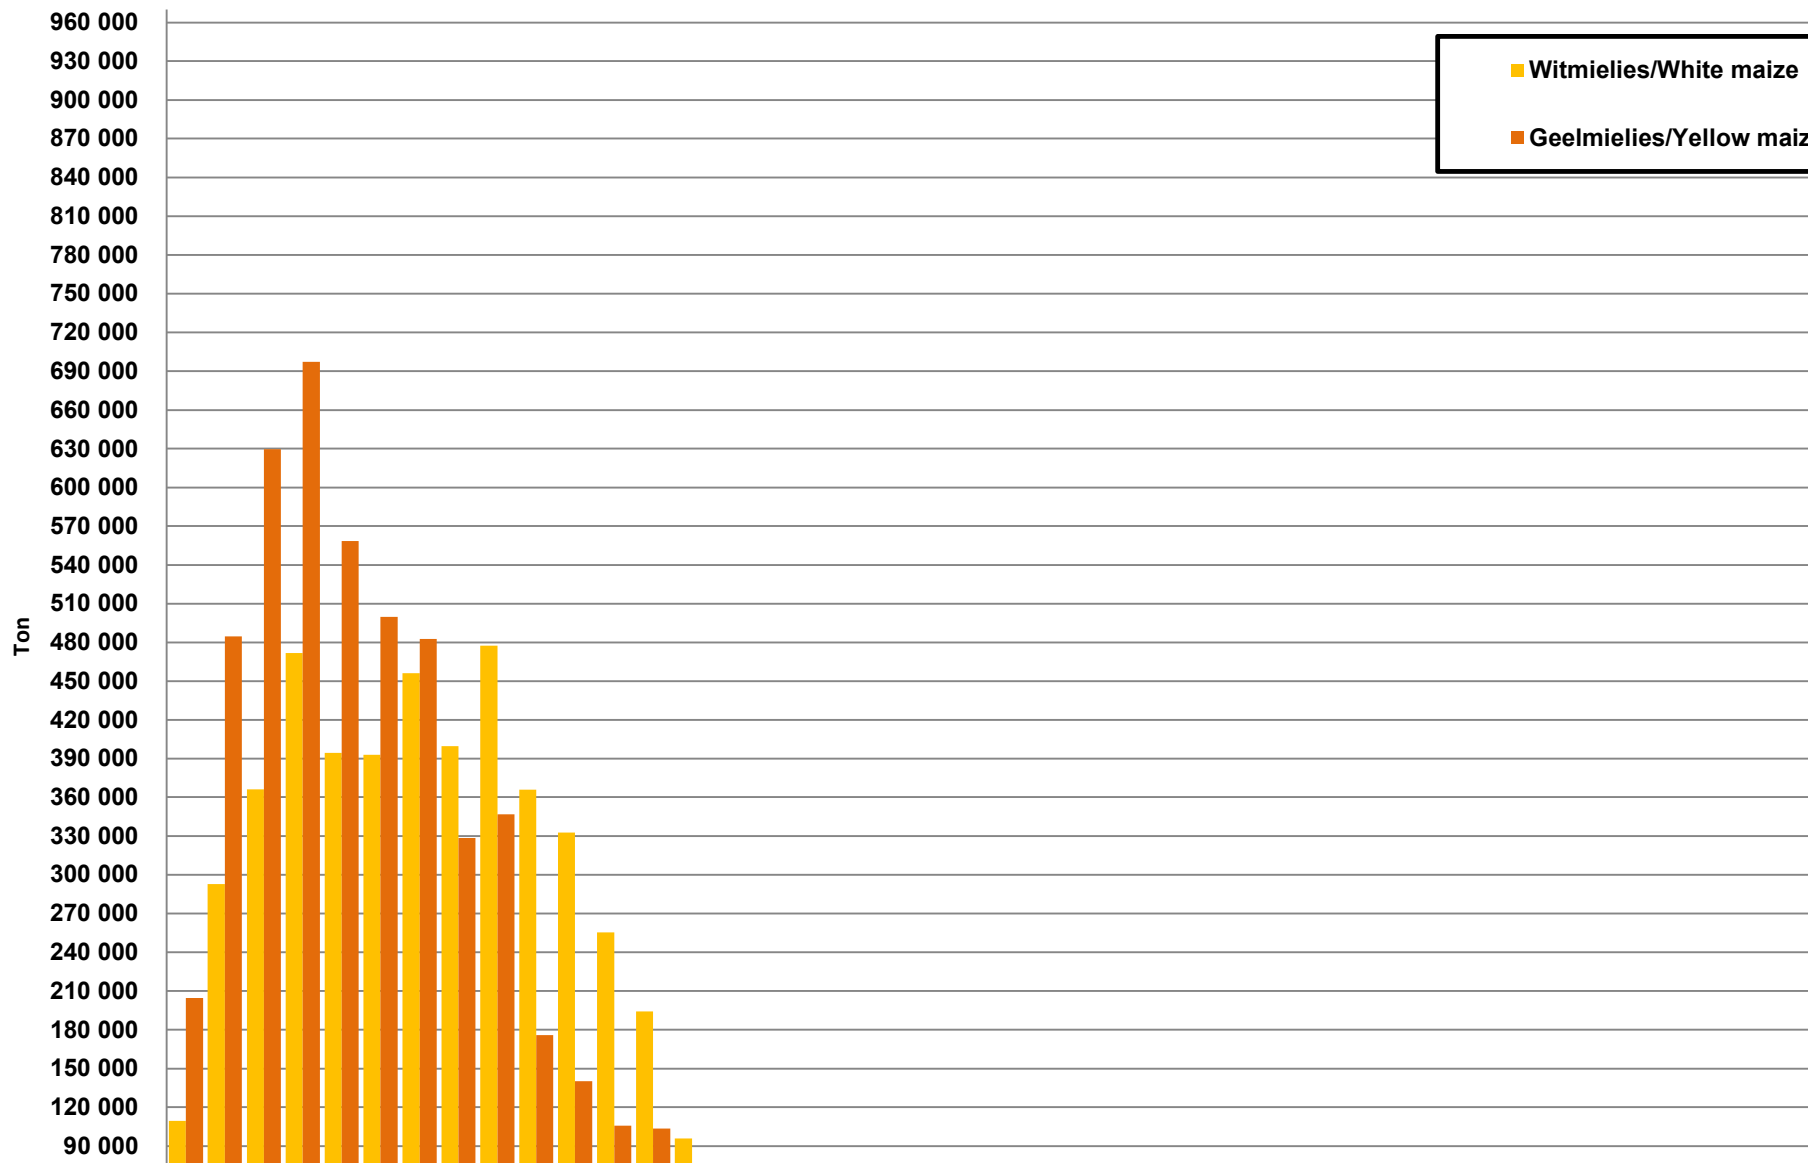

White Maize: Weekly producer deliveries

Yellow Maize: Weekly producer deliveries

Weeklikse mielielewerings (Bemarkingsjaar: Mei 2023 tot April 2024)

Weekly total maize deliveries (Marketing year: May 2024 to April 2025)

Weeklikse kumulatiewe mielielewerings (Bemarkingsjaar: Mei tot April)