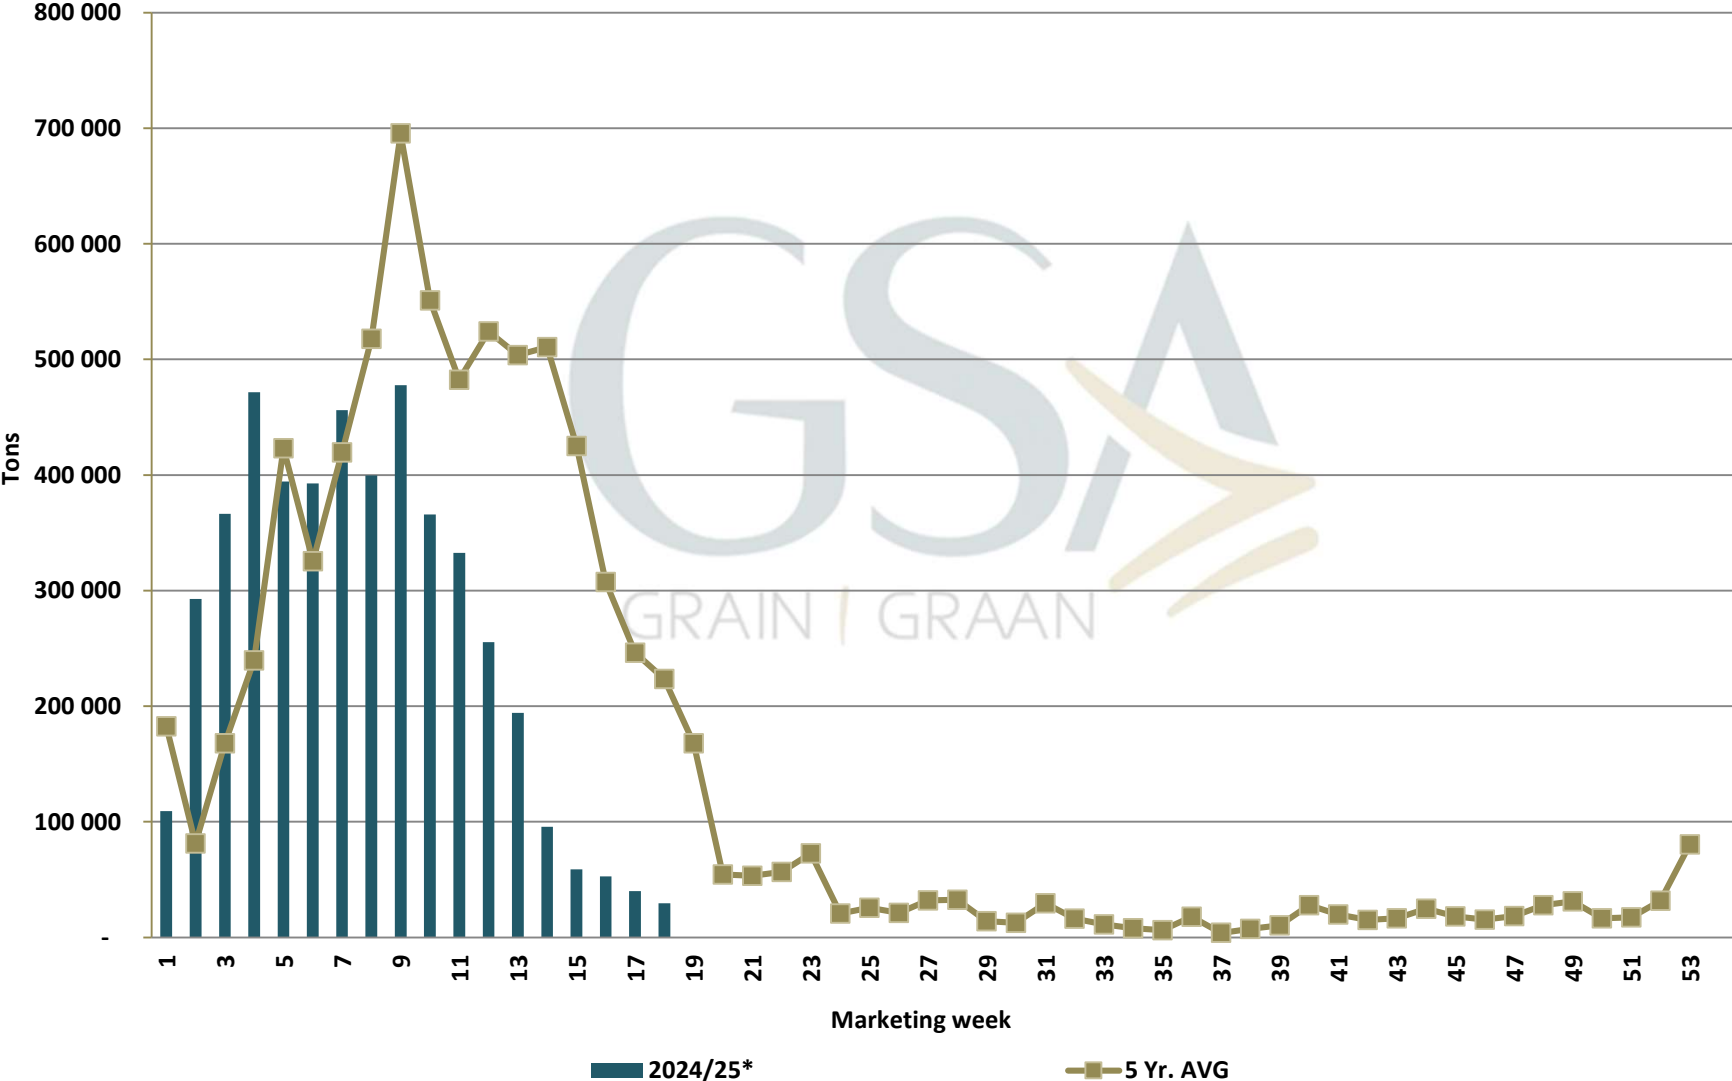

White Maize: Weekly producer deliveries

Yellow Maize: Weekly producer deliveries

Weeklikse mielielewerings (Bemarkingsjaar: Mei 2023 tot April 2024)

Weekly total maize deliveries (Marketing year: May 2024 to April 2025)

Weeklikse kumulatiewe mielielewerings (Bemarkingsjaar: Mei tot April)