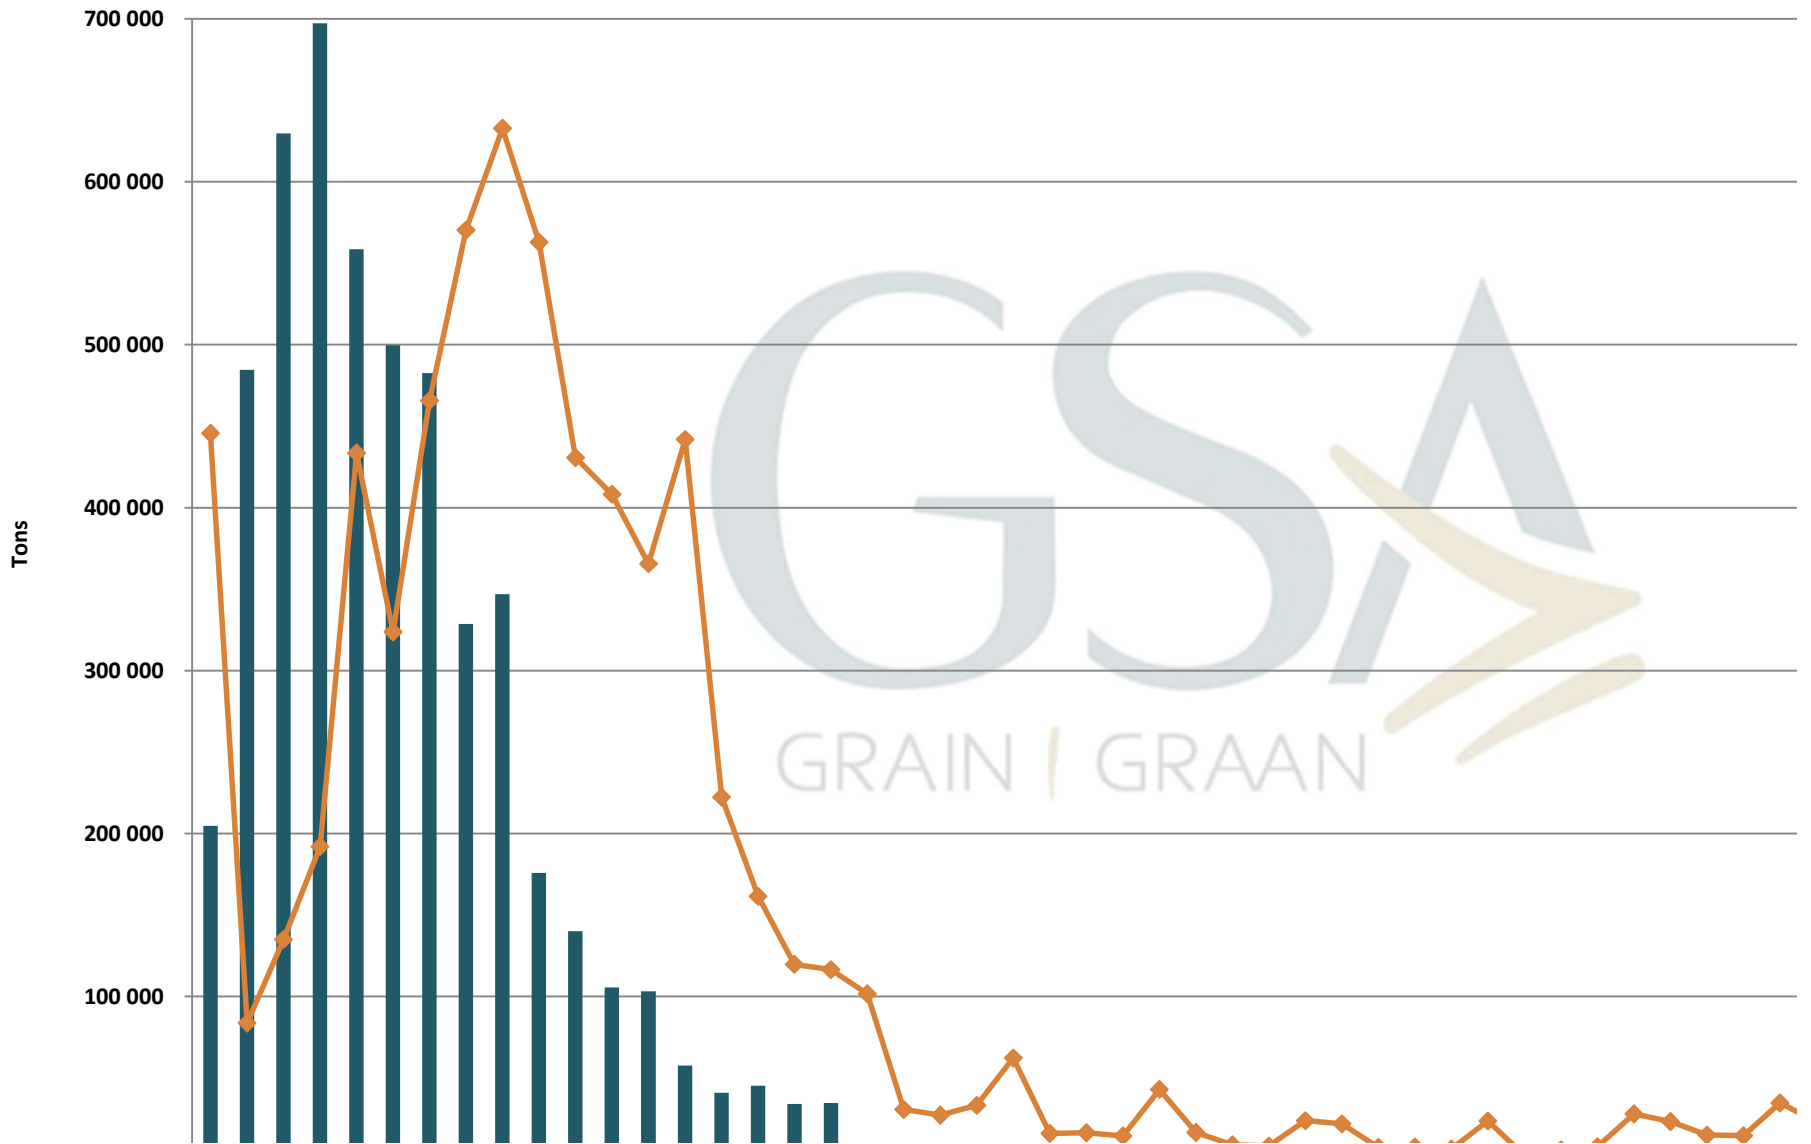

White Maize: Weekly producer deliveries

Yellow Maize: Weekly producer deliveries

Weeklikse mielielewerings (Bemarkingsjaar: Mei 2023 tot April 2024)

Weekly total maize deliveries (Marketing year: May 2024 to April 2025)

Weeklikse kumulatiewe mielielewerings (Bemarkingsjaar: Mei tot April)