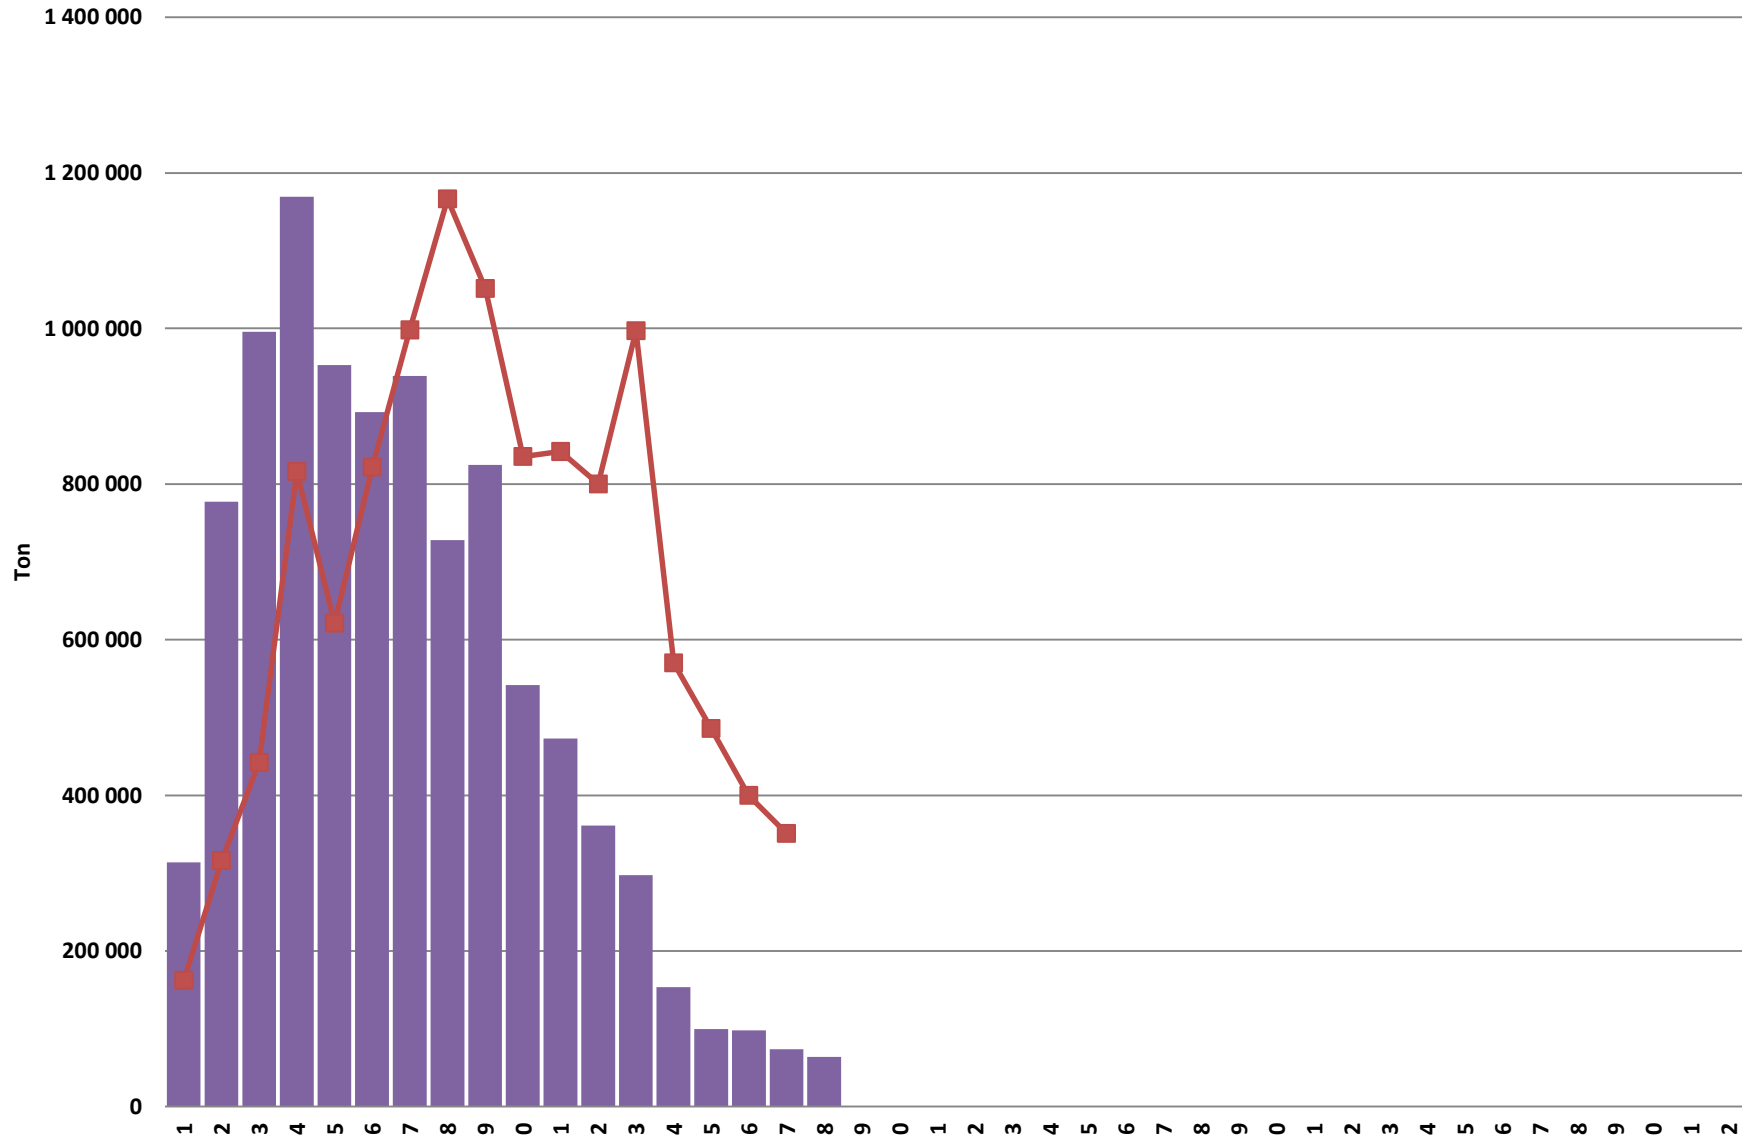

White Maize: Weekly producer deliveries

Yellow Maize: Weekly producer deliveries

Weeklikse mielielewerings (Bemarkingsjaar: Mei 2023 tot April 2024)

Weekly total maize deliveries (Marketing year: May 2024 to April 2025)

Weeklikse kumulatiewe mielielewerings (Bemarkingsjaar: Mei tot April)