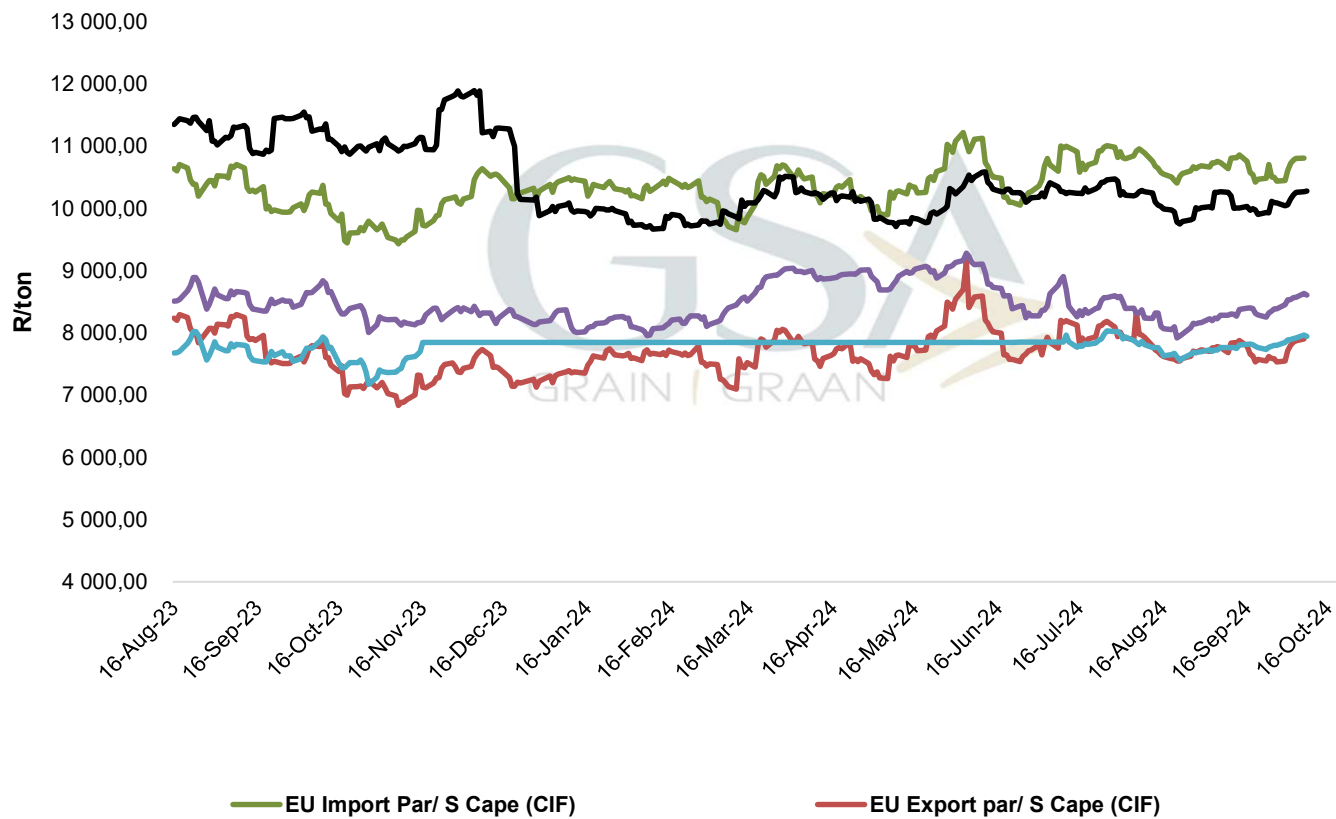

Prices of Canola in the Southern Cape (Swellendam) Kanolapryse in die Suid-Kaap (Swellendam)