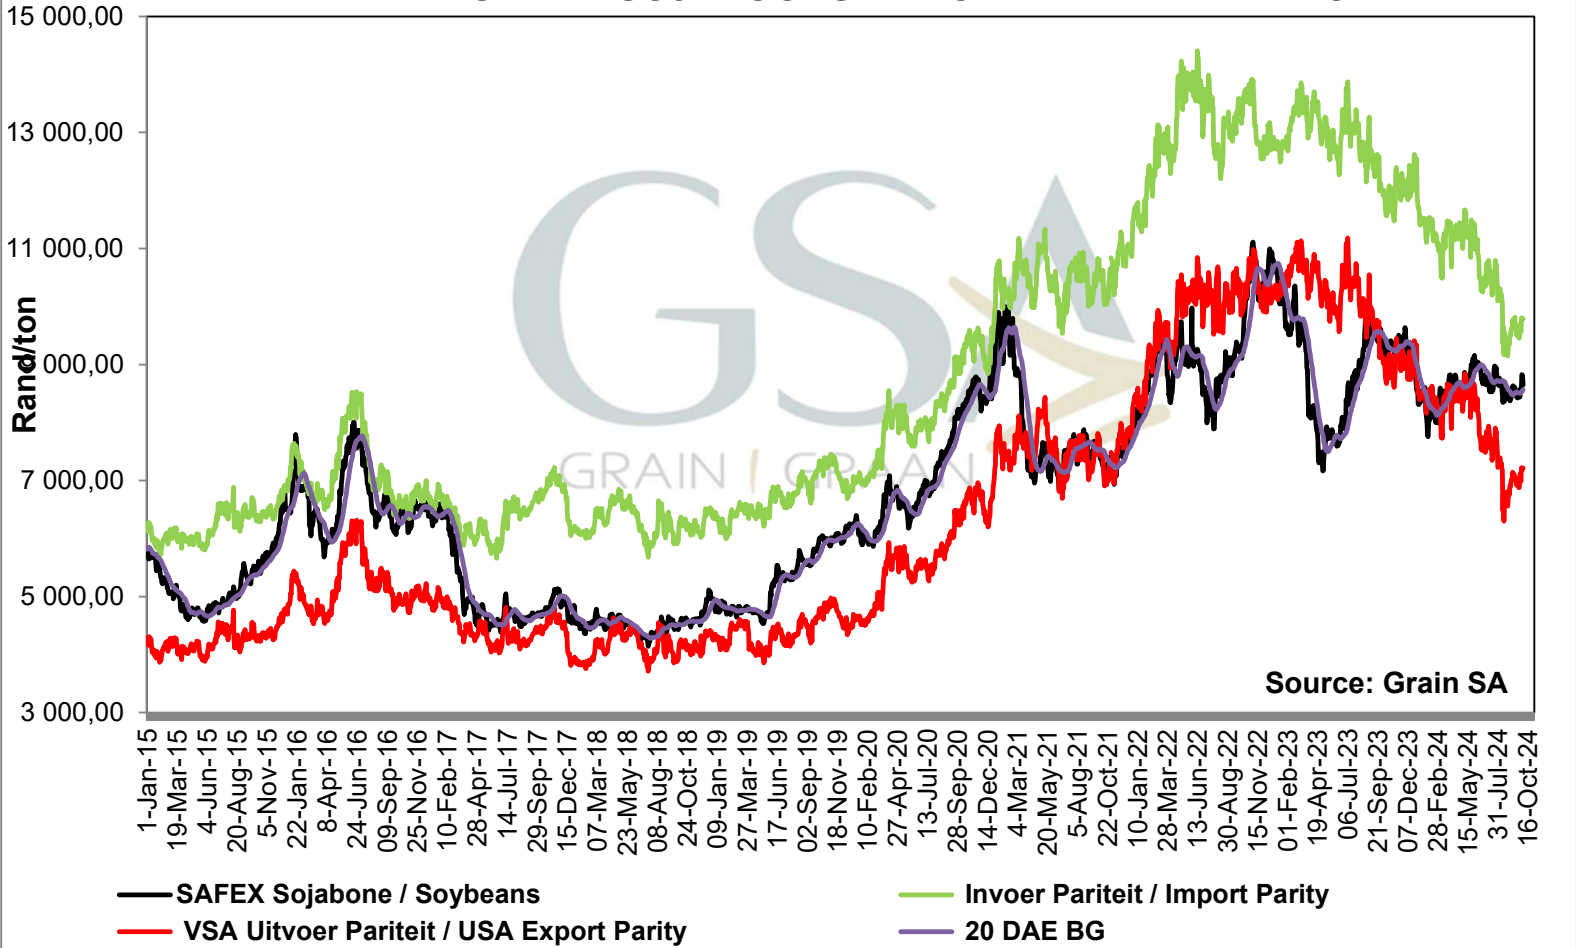

**PRICES OF EU SUNFLOWER SEED DELIVERED IN RANDFONTEIN  
 PRYSE VAN EU SONNEBLMSAAD GELEWER IN RANDFONTEIN**

Source: Grain SA

- SAFEX Sunneblom / Sunflower
- Invoer Pariteit / Import Parity
- Uitvoer Pariteit / Export Parity
- Afgeleide sonneblomprys (olie & koek) / Derived sunflowerprice (oil & cake)

**PRICES OF WHOLE SOYBEANS DELIVERED IN RANDFONTEIN  
 PRYSE VAN HEEL SOJABONE GELEWER IN RANDFONTEIN**

**PRICES OF SOYBEAN SEED DELIVERED IN RANDFONTEIN  
 PRYSE VAN SOJABOONSAAD GELEWER IN RANDFONTEIN**