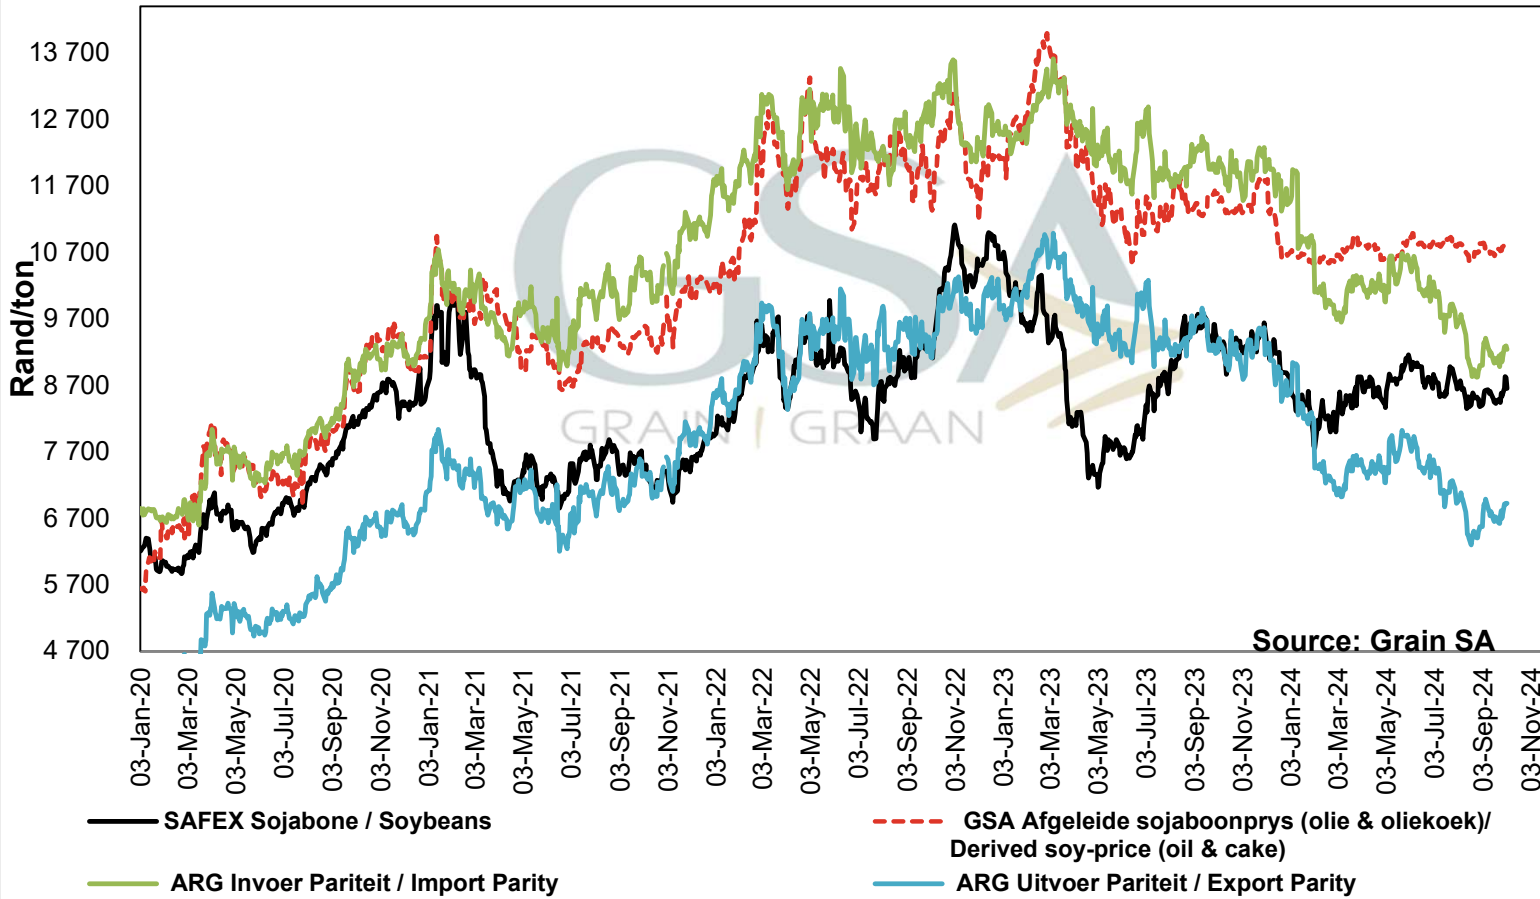

**PRICES OF ARGENTINIAN SOYBEAN SEED DELIVERED IN RANDFONTEIN  
 PRYSE VAN ARGENTYNSE SOJABOON SAAD GELEWER IN RANDFONTEIN**

**PRICES OF BRAZILIAN SOYBEAN DELIVERED IN RANDFONTEIN  
 PRYSE VAN BRASILIAANSE SOJABONE GELEWER IN RANDFONTEIN**

Source: Grain SA

**PRICES OF DERIVED SOYBEAN DELIVERED IN RANDFONTEIN  
 PRYSE VAN AFGELEIDE SOJABONE GELEWER IN RANDFONTEIN**