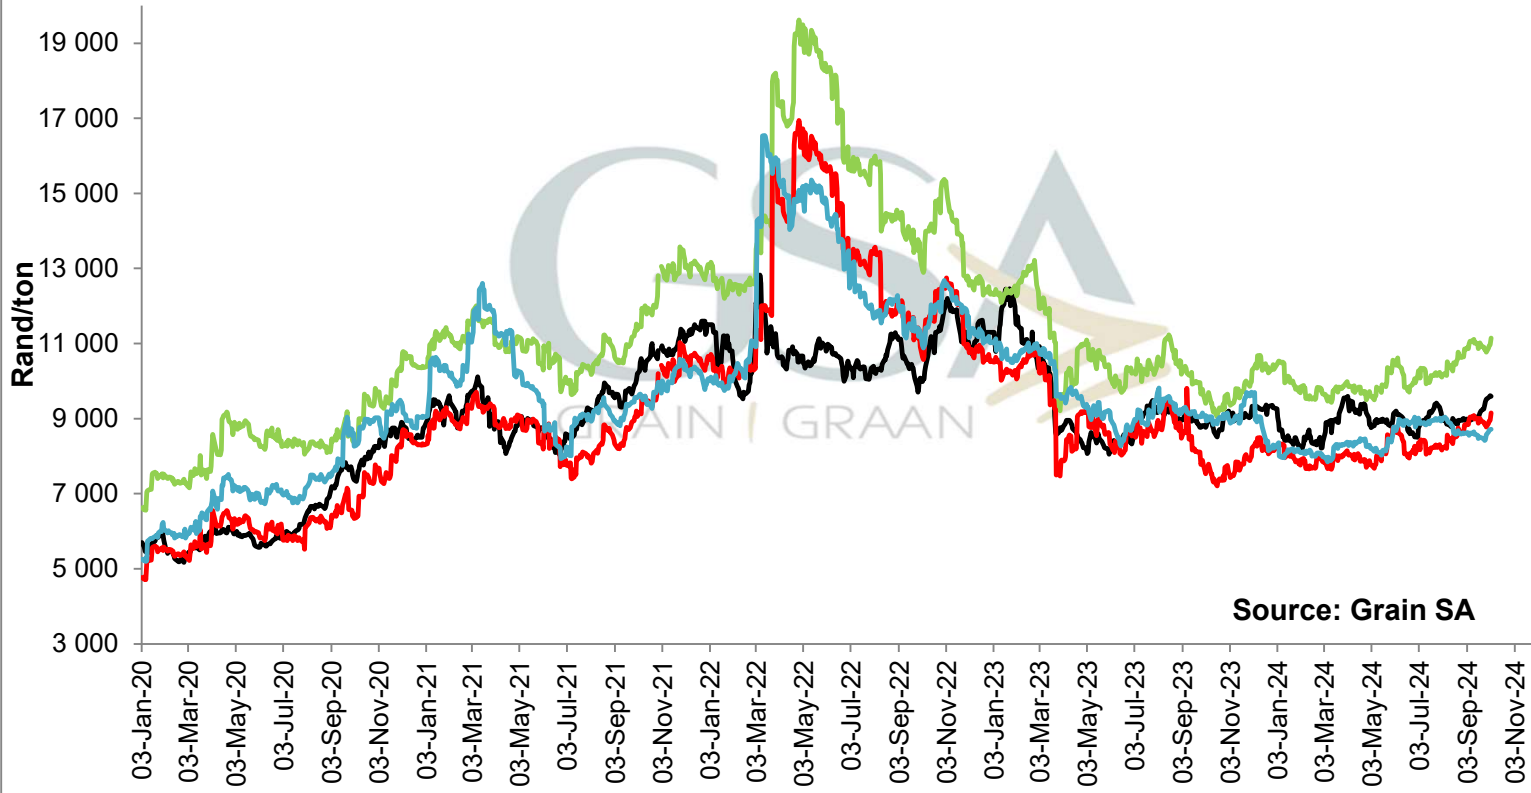

**PRICES OF EU SUNFLOWER SEED DELIVERED IN RANDFONTEIN  
 PRYSE VAN EU SONNEBLMSAAD GELEWER IN RANDFONTEIN**

Source: Grain SA

- SAFEX Sunneblom / Sunflower
- Invoer Pariteit / Import Parity
- Uitvoer Pariteit / Export Parity
- Afgeleide sonneblomprys (olie & koek) / Derived sunflowerprice (oil & cake)

**PRICES OF WHOLE SOYBEANS DELIVERED IN RANDFONTEIN  
 PRYSE VAN HEEL SOJABONE GELEWER IN RANDFONTEIN**

**PRICES OF SOYBEAN SEED DELIVERED IN RANDFONTEIN  
 PRYSE VAN SOJABOONSAAD GELEWER IN RANDFONTEIN**