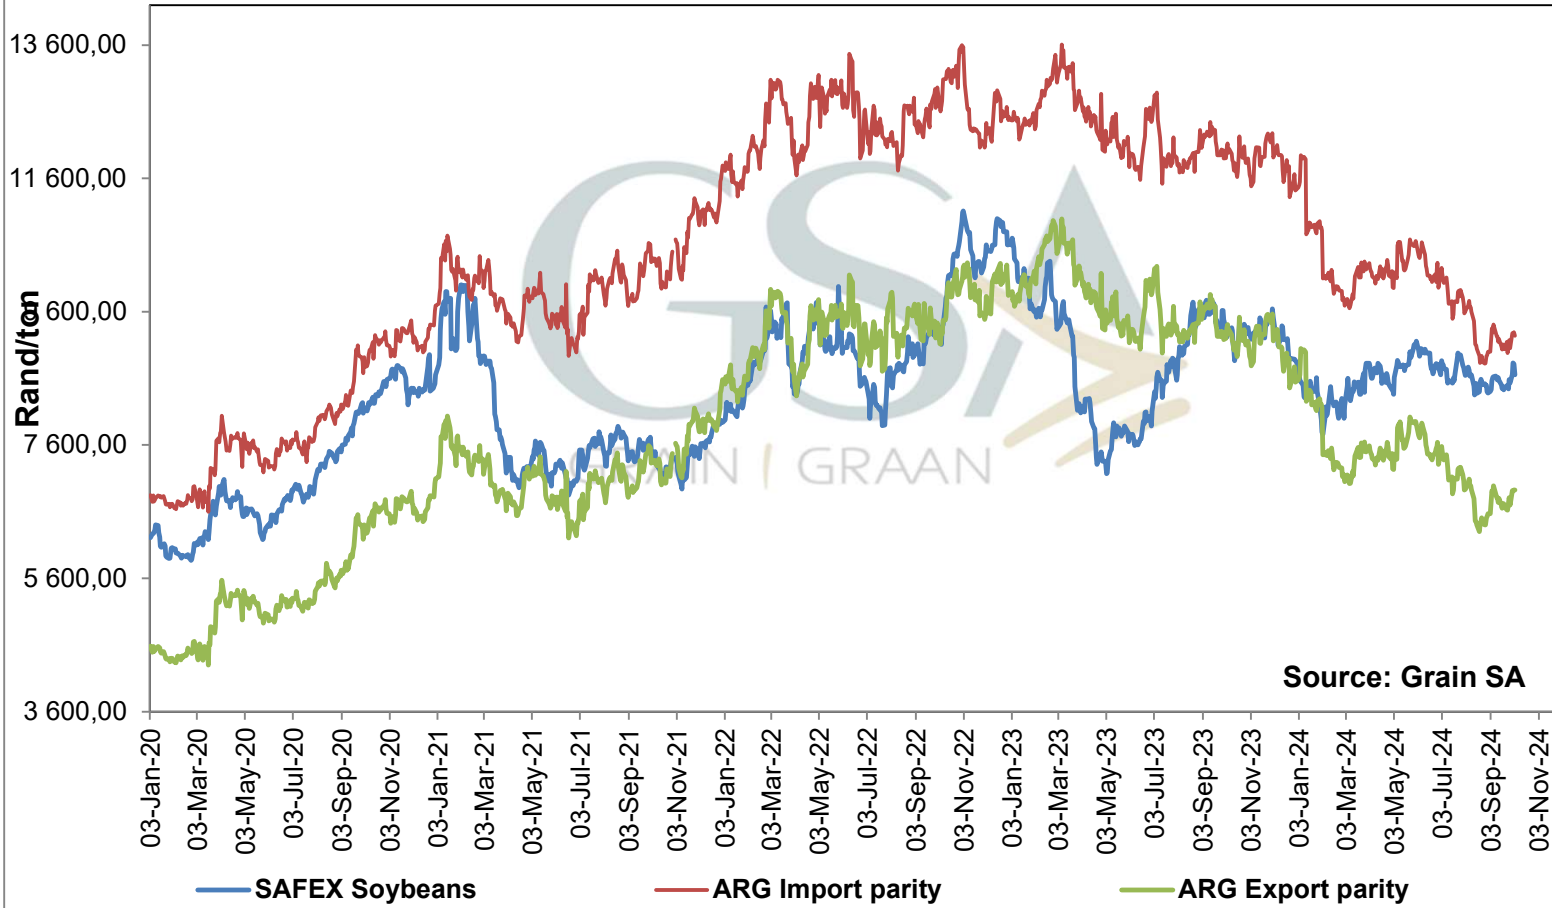

**PRICES OF ARGENTINIAN SOYBEAN SEED DELIVERED IN RANDFONTEIN
PRYSE VAN ARGENTYNSE SOJABOON SAAD GELEWER IN RANDFONTEIN**