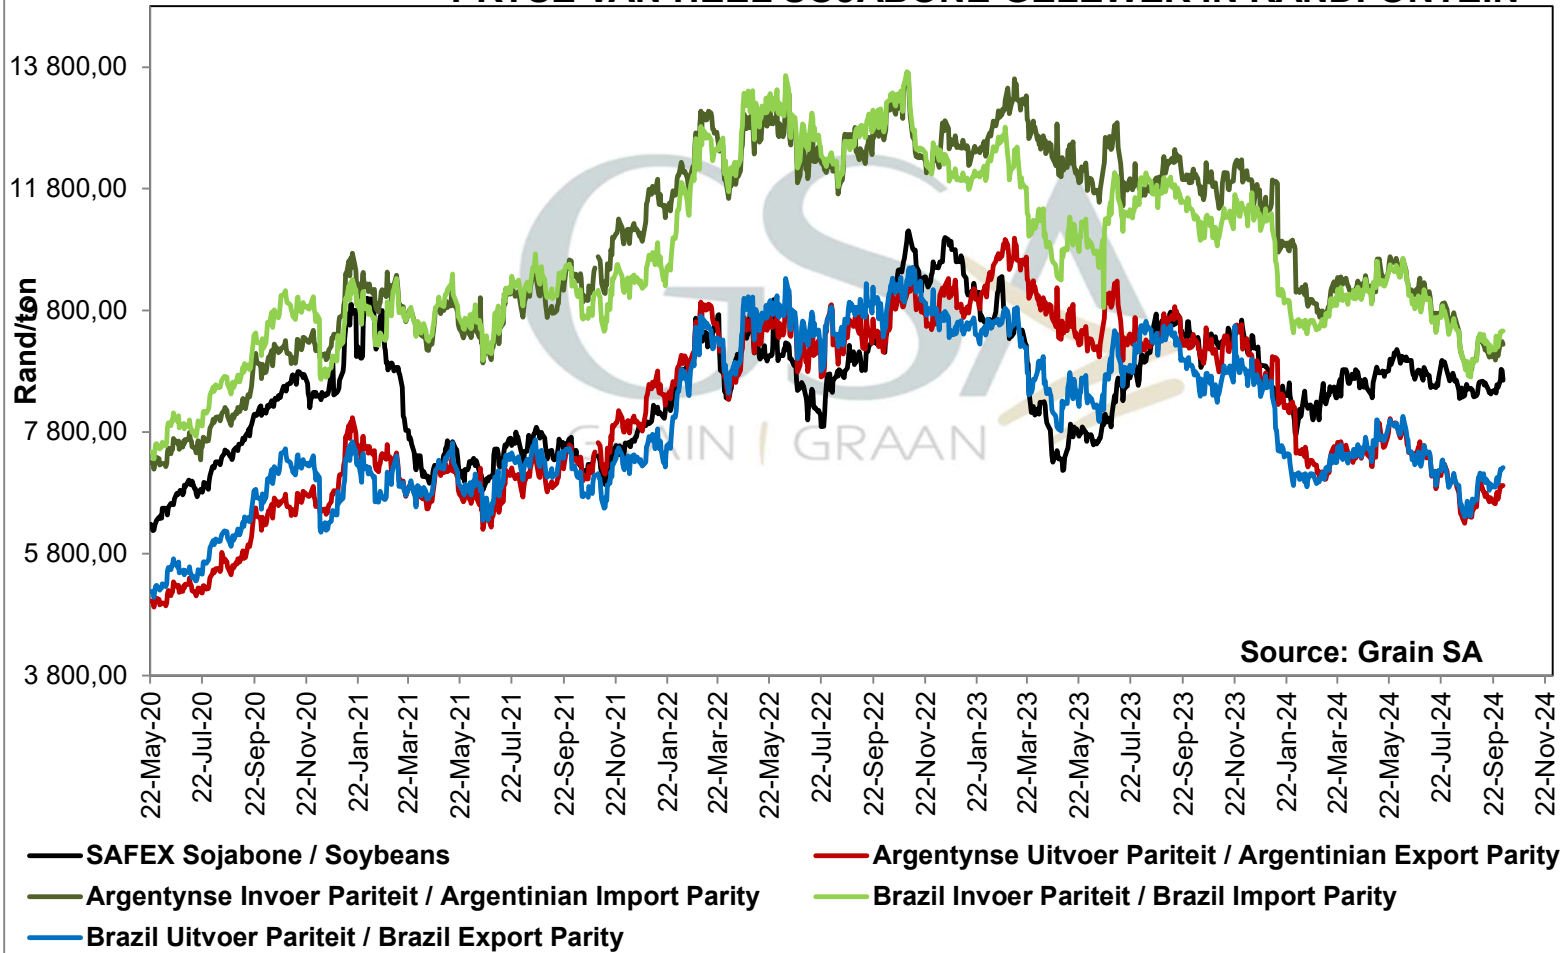

**PRICES OF WHOLE SOYBEANS DELIVERED IN RANDFONTEIN
PRYSE VAN HEEL SOJABONE GELEWER IN RANDFONTEIN**