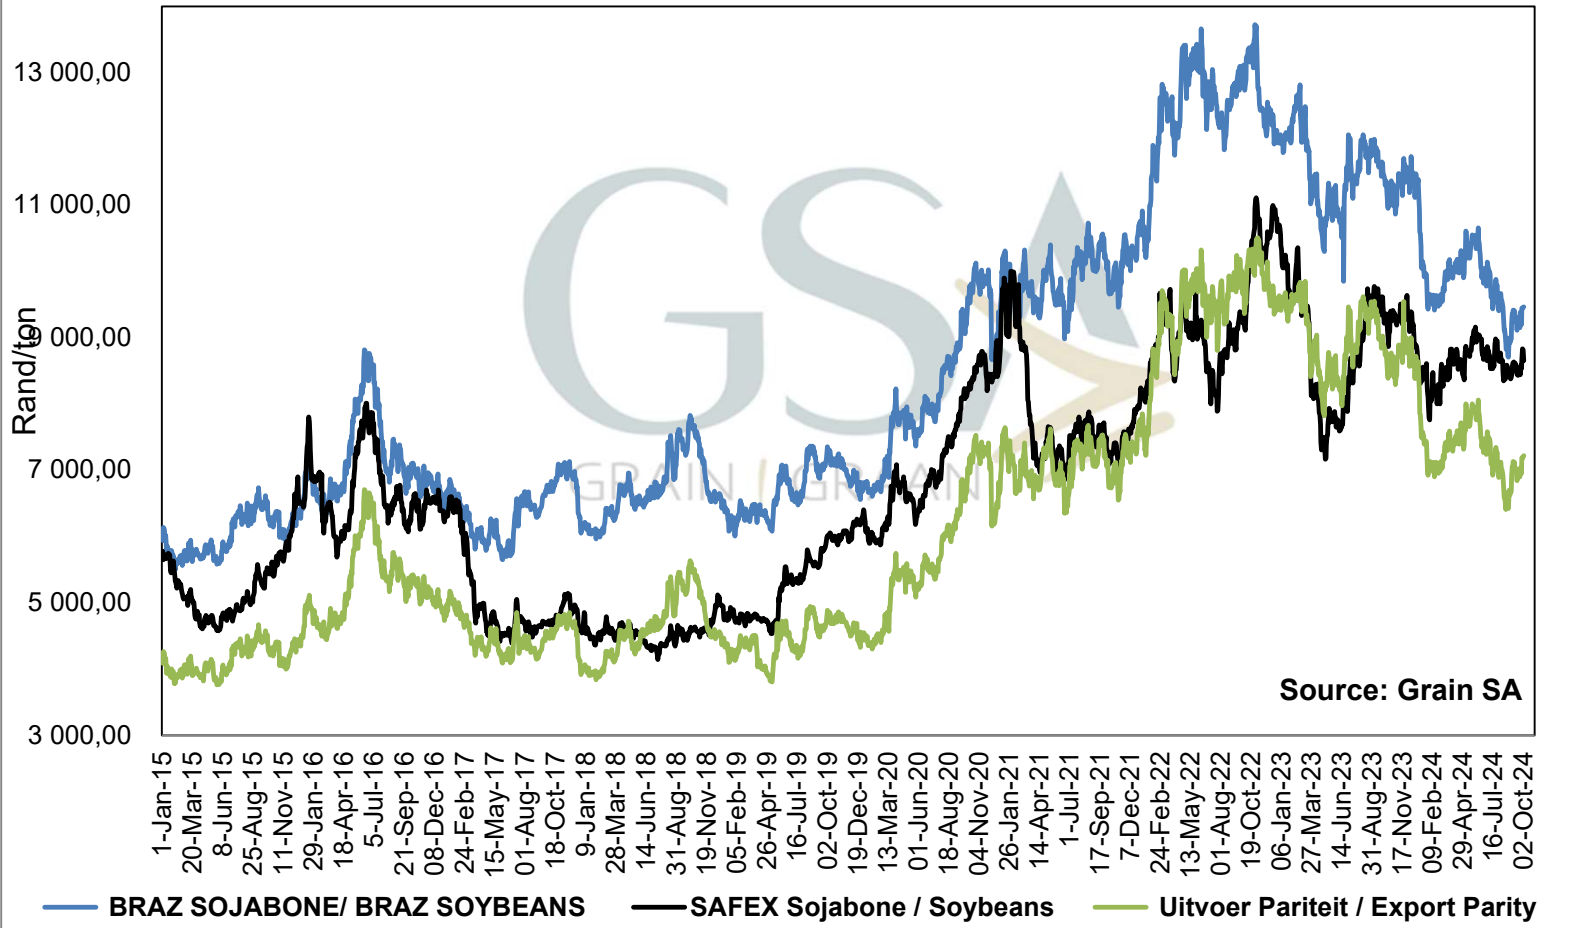

**PRICES OF BRAZILIAN SOYBEAN DELIVERED IN RANDFONTEIN
PRYSE VAN BRASILIAANSE SOJABONE GELEWER IN RANDFONTEIN**

Source: Grain SA