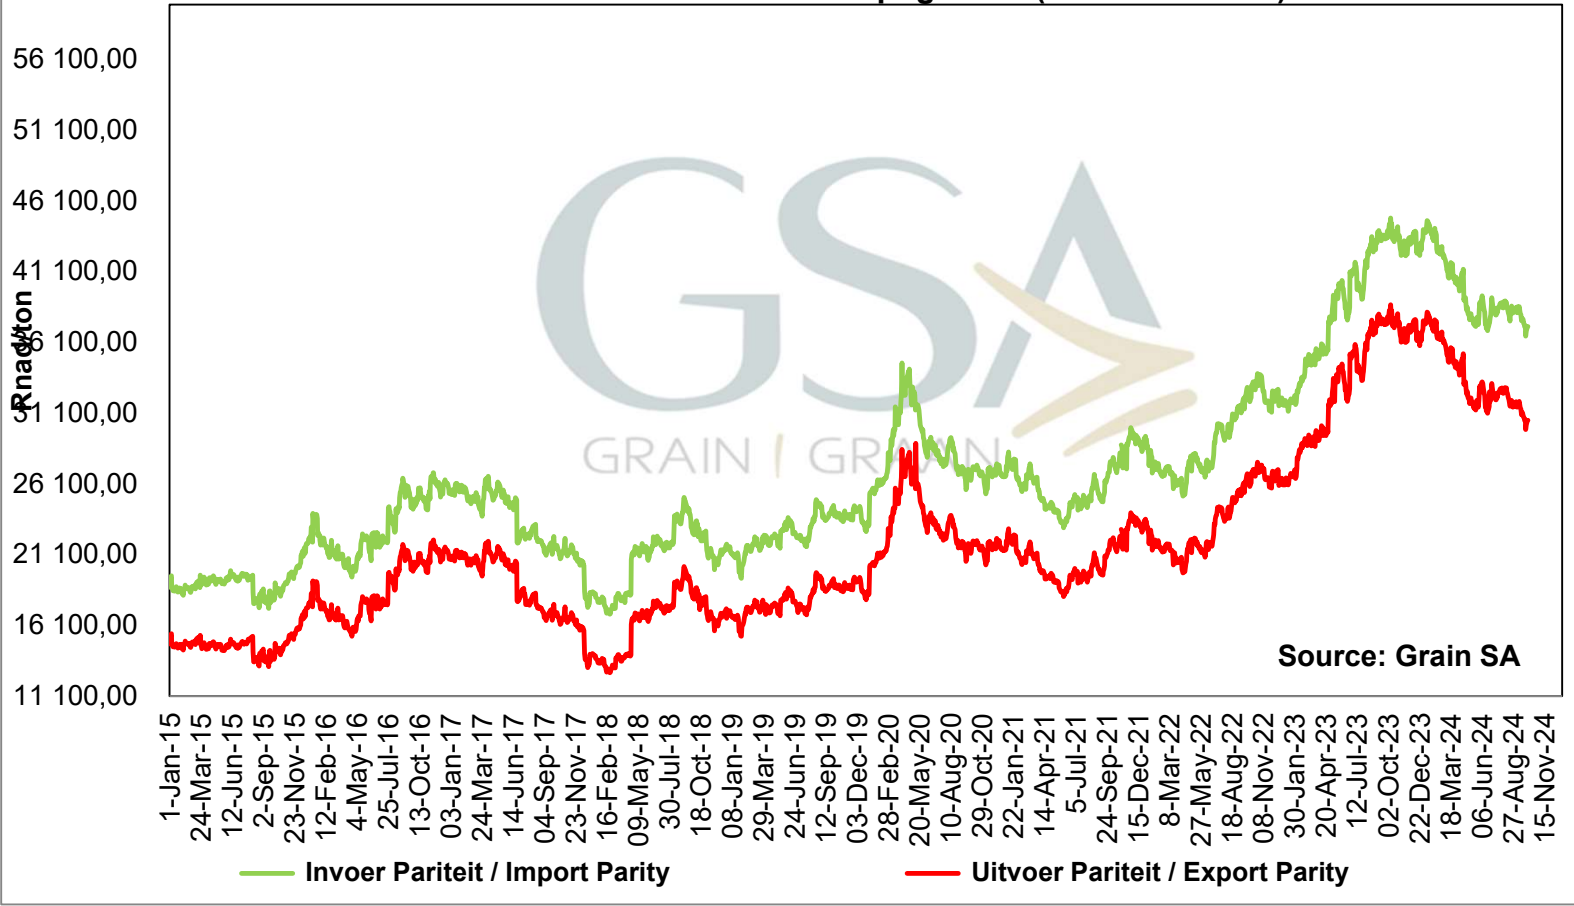

**PRICES OF PROCESSED AND GRADED USA CHOICE GRADE GROUNDNUTS
(40/50) (RANDFONTEIN)**
**PRYSE VAN UITGEDOP EN GESORTEERDE VSA KEURGRAAD GRONDBONE
MET 'N PITGROOTTE VAN 40/50 pitgrootte (RANDFONTEIN)**