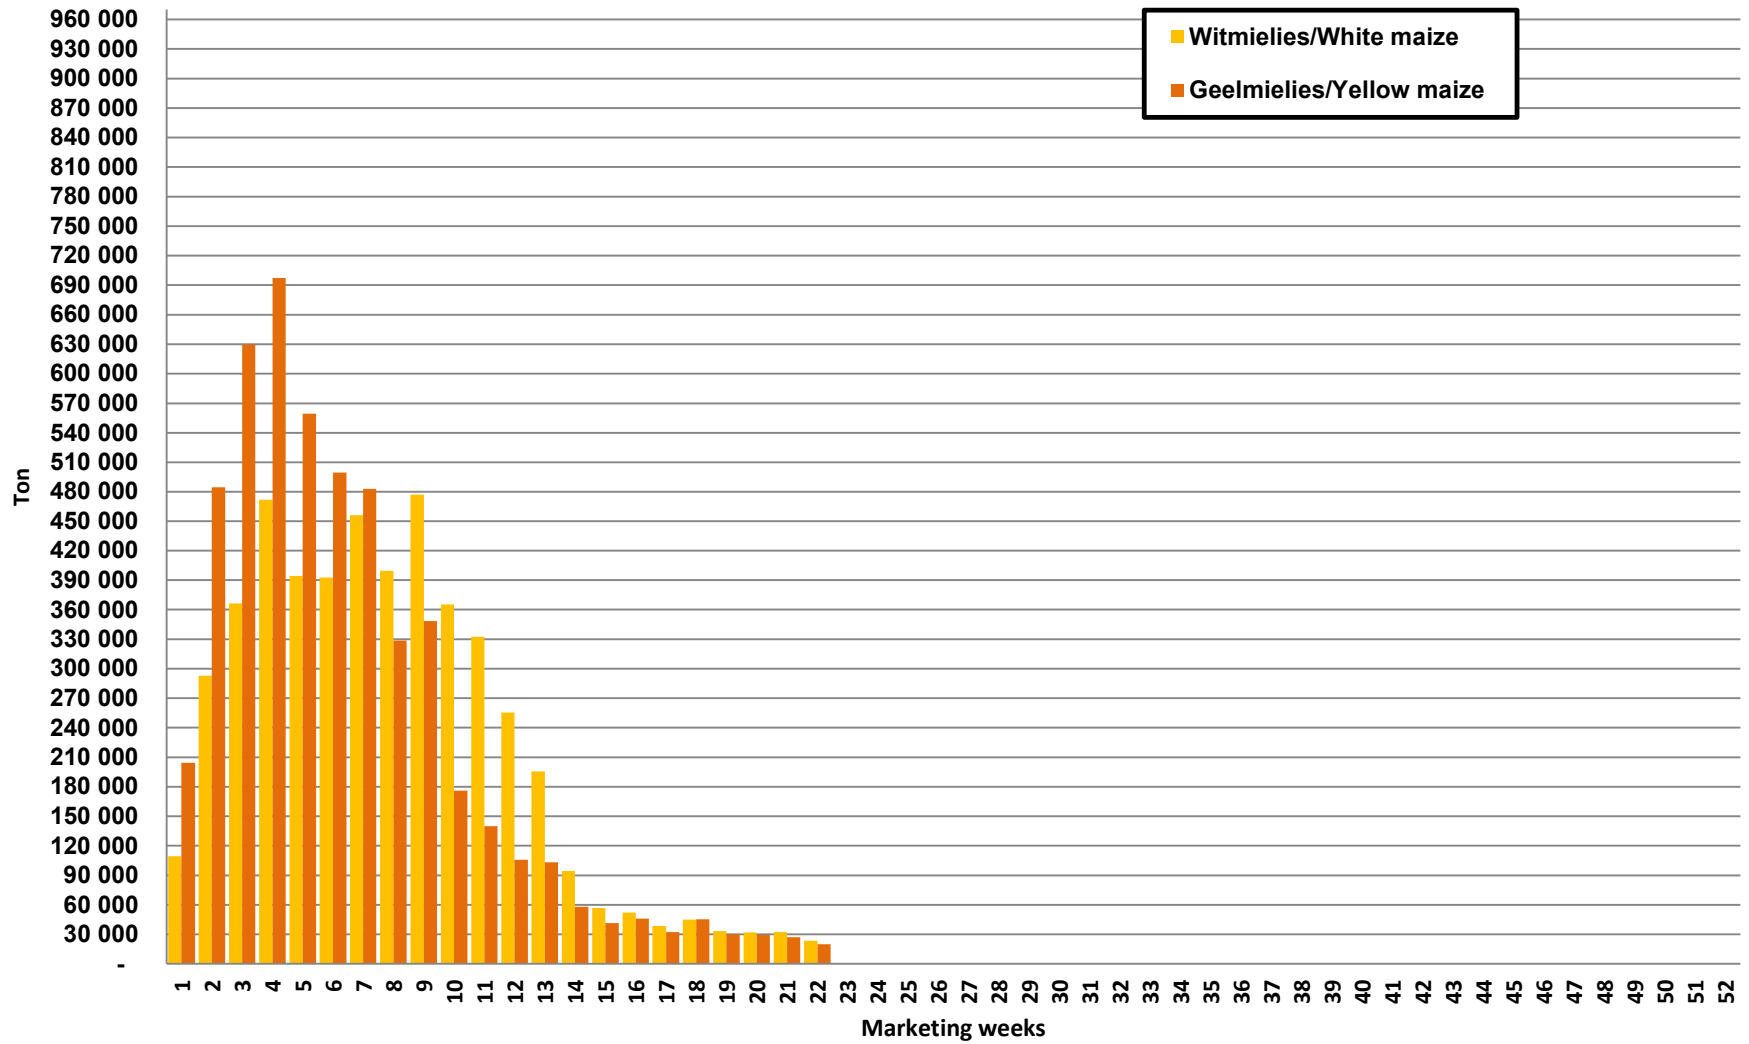

White Maize: Weekly producer deliveries

Yellow Maize: Weekly producer deliveries

Weeklikse mielielewerings (Bemarkingsjaar: Mei 2023 tot April 2024)

Weekly total maize deliveries (Marketing year: May 2024 to April 2025)

Weeklikse kumulatiewe mielielewerings (Bemarkingsjaar: Mei tot April)