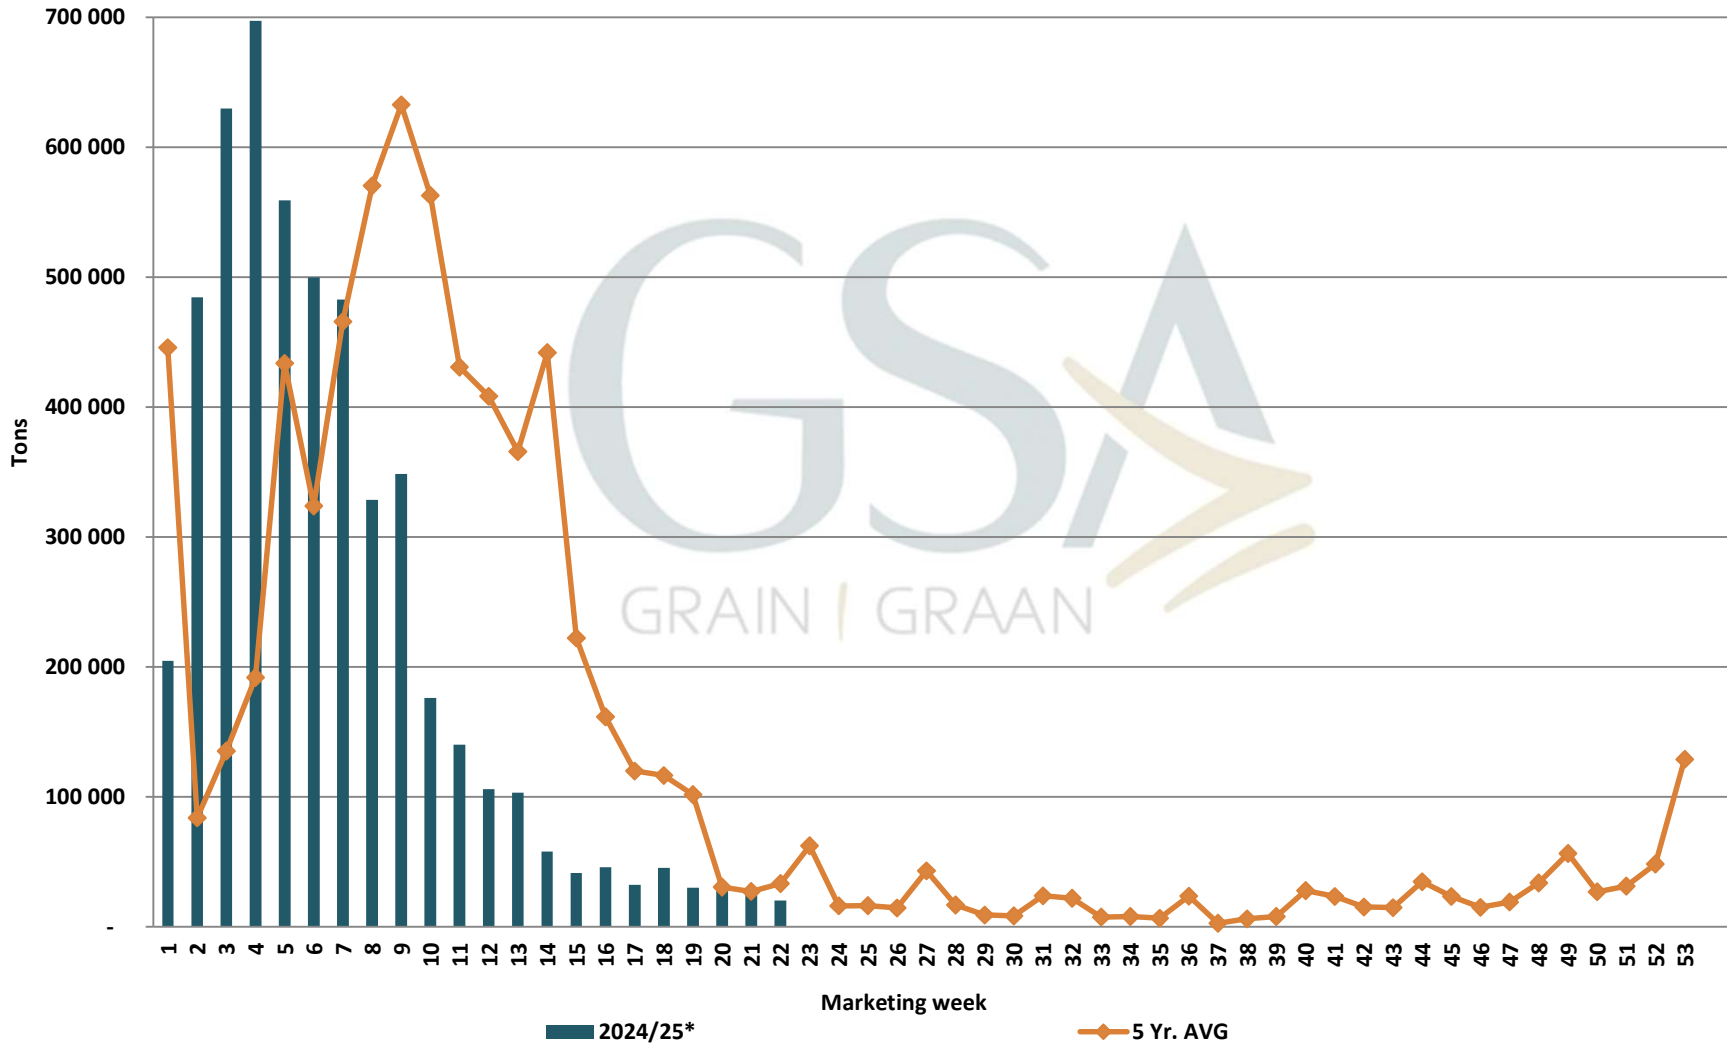

White Maize: Weekly producer deliveries

Yellow Maize: Weekly producer deliveries

Weeklikse mielielewerings (Bemarkingsjaar: Mei 2023 tot April 2024)

Weekly total maize deliveries (Marketing year: May 2024 to April 2025)

Weeklikse kumulatiewe mielielewerings (Bemarkingsjaar: Mei tot April)