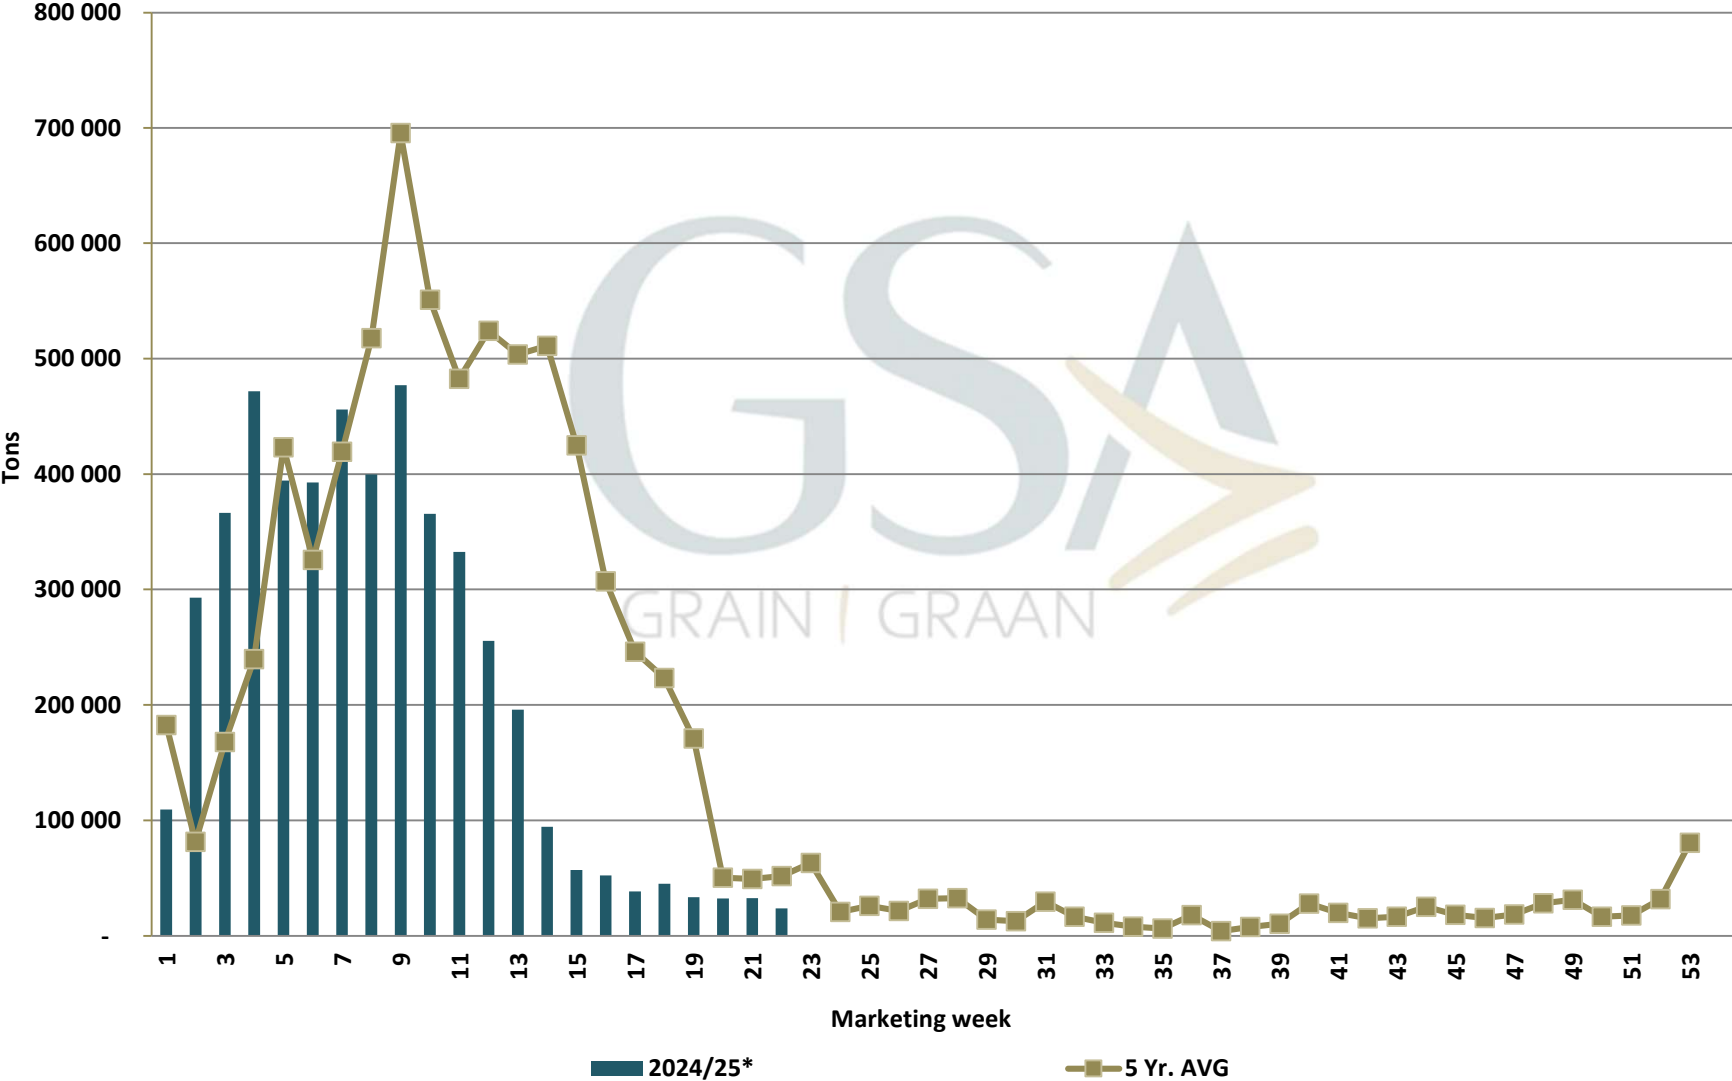

White Maize: Weekly producer deliveries

Yellow Maize: Weekly producer deliveries

Weeklikse mielielewerings (Bemarkingsjaar: Mei 2023 tot April 2024)

Weekly total maize deliveries (Marketing year: May 2024 to April 2025)

Weeklikse kumulatiewe mielielewerings (Bemarkingsjaar: Mei tot April)