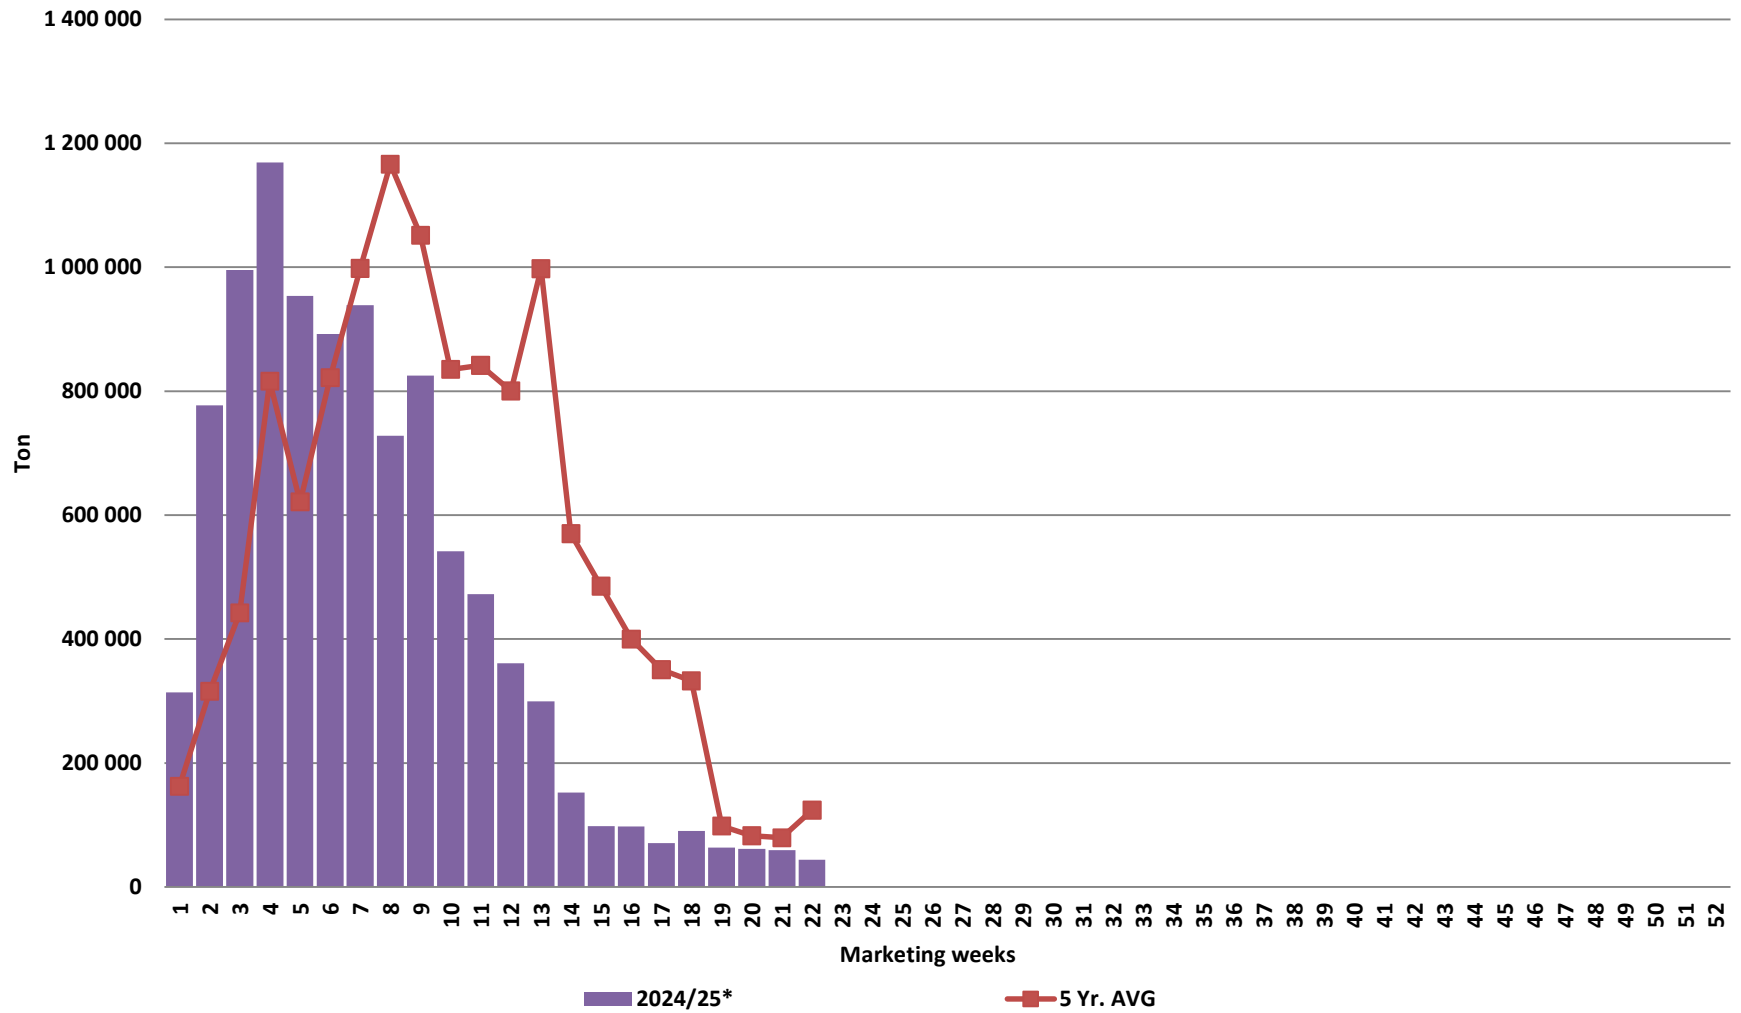

White Maize: Weekly producer deliveries

Yellow Maize: Weekly producer deliveries

Weeklikse mielielewerings (Bemarkingsjaar: Mei 2023 tot April 2024)

Weekly total maize deliveries (Marketing year: May 2024 to April 2025)

Weeklikse kumulatiewe mielielewerings (Bemarkingsjaar: Mei tot April)