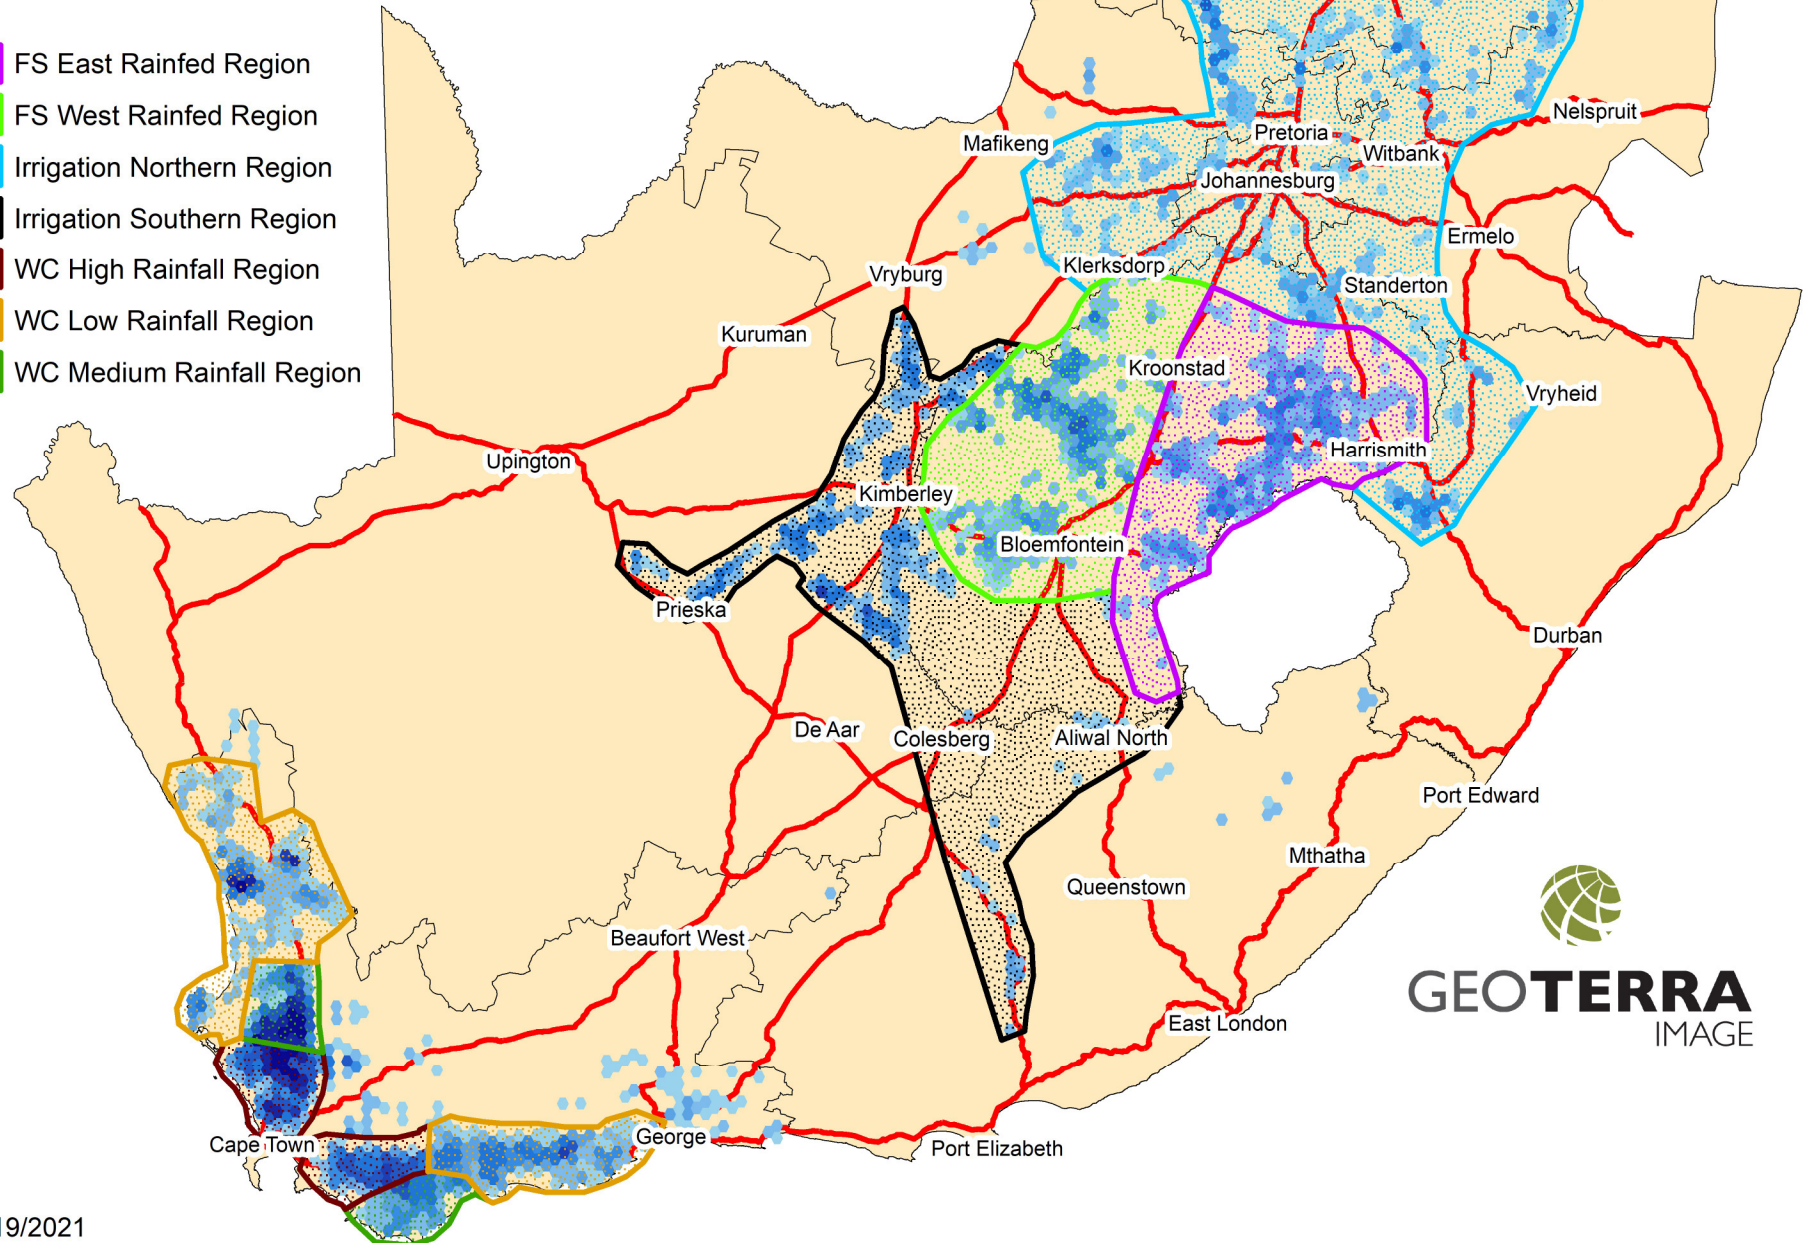

RSA Wheat Distribution 2020

GrainSA Wheat Regions

- FS East Rainfed Region
- FS West Rainfed Region
- Irrigation Northern Region
- Irrigation Southern Region
- WC High Rainfall Region
- WC Low Rainfall Region
- WC Medium Rainfall Region

GEOTERRA
IMAGE