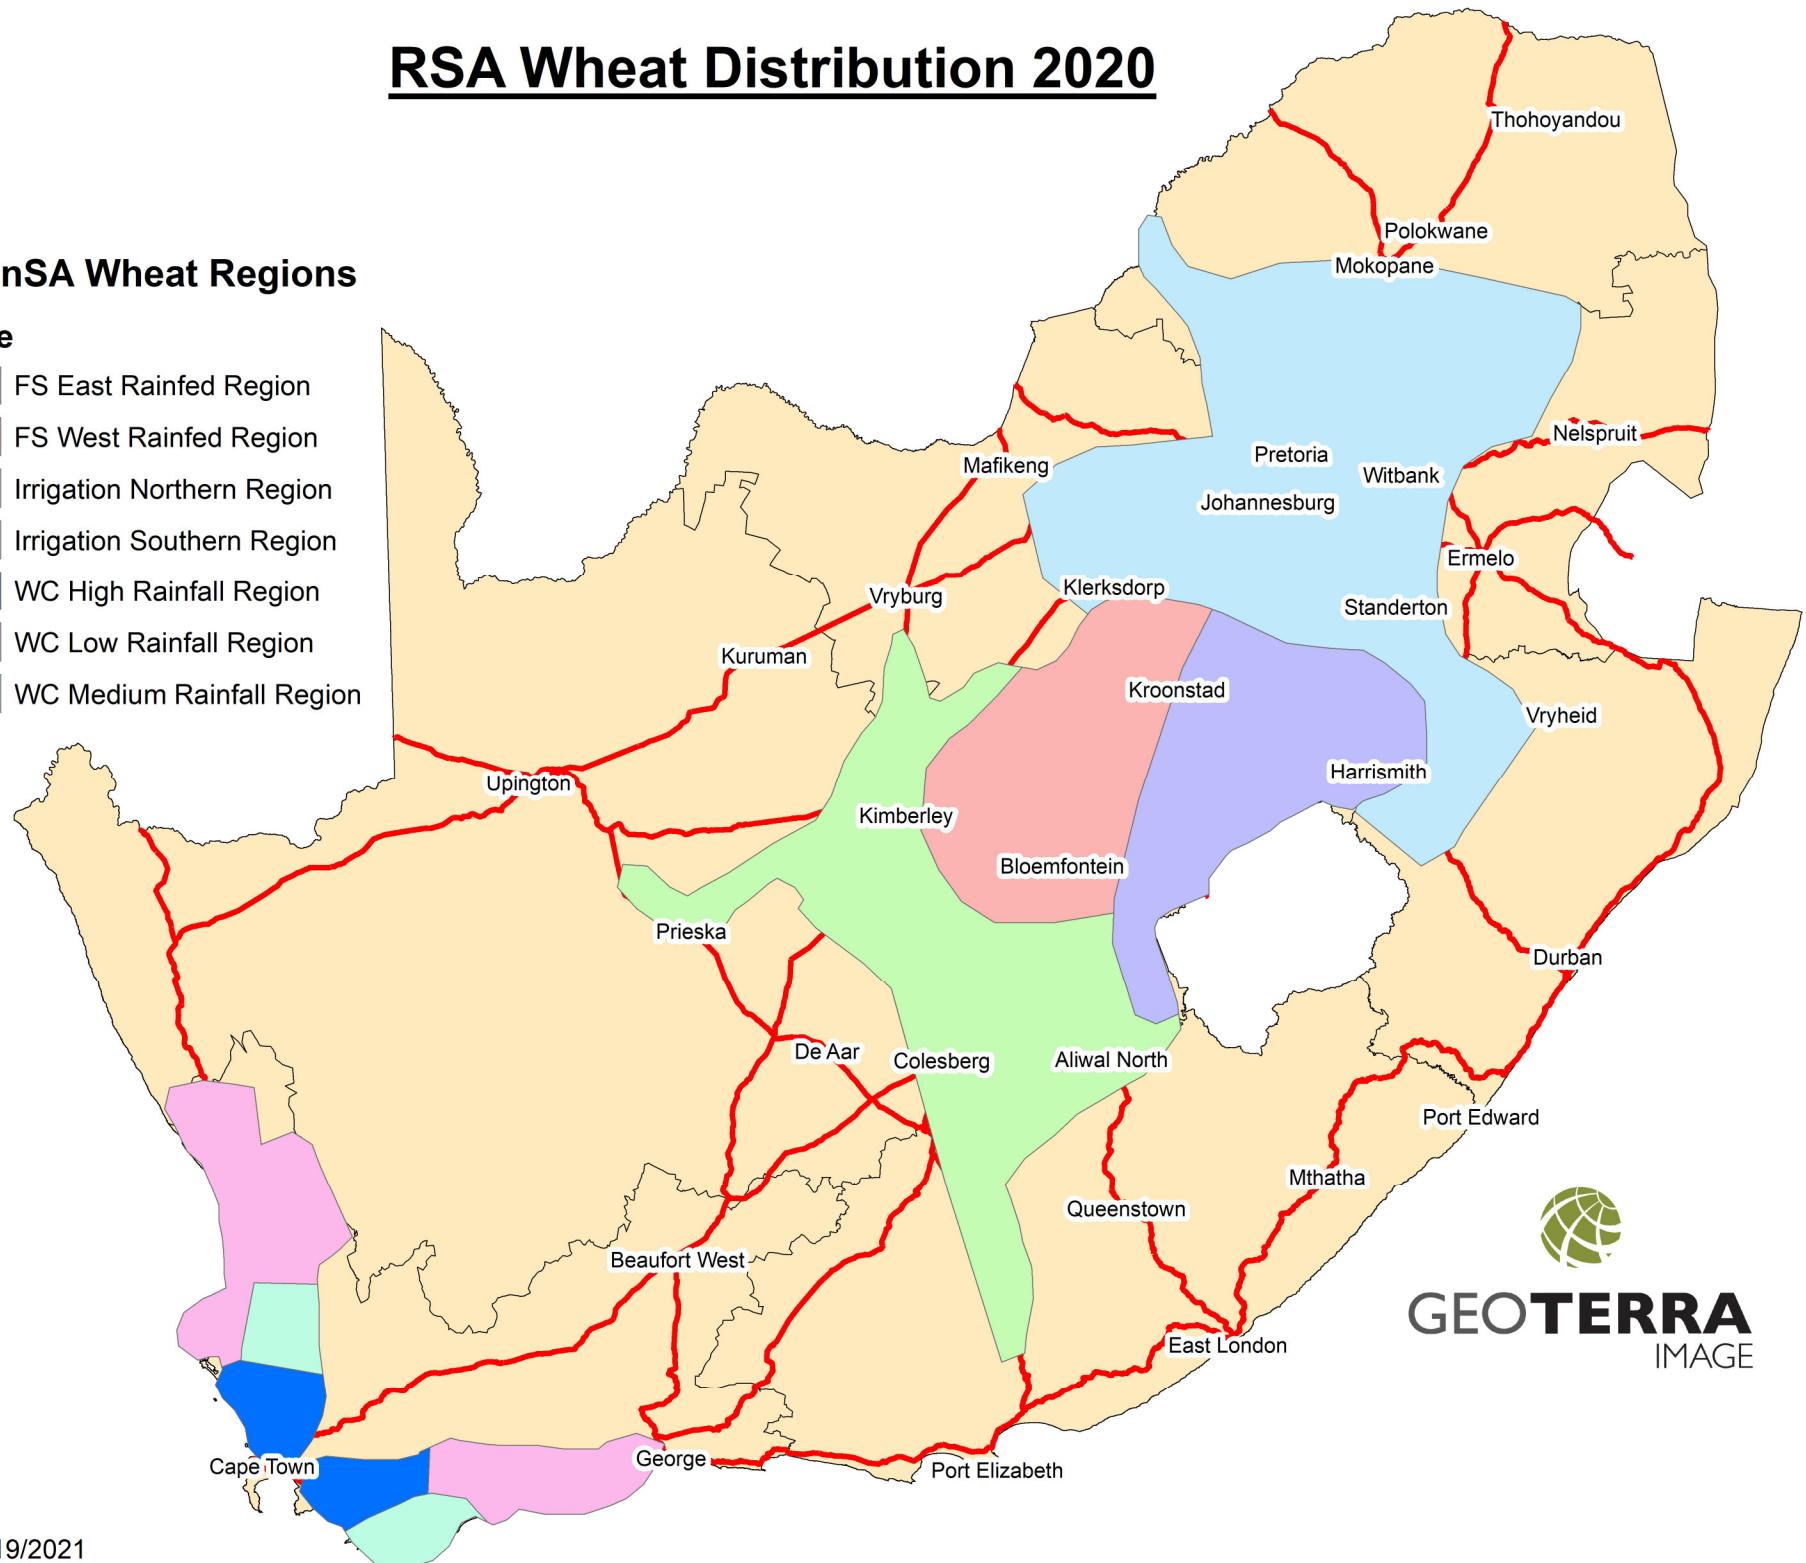

RSA Wheat Distribution 2020

GrainSA Wheat Regions

Name

- FS East Rainfed Region
- FS West Rainfed Region
- Irrigation Northern Region
- Irrigation Southern Region
- WC High Rainfall Region
- WC Low Rainfall Region
- WC Medium Rainfall Region

GEOTERRA
IMAGE