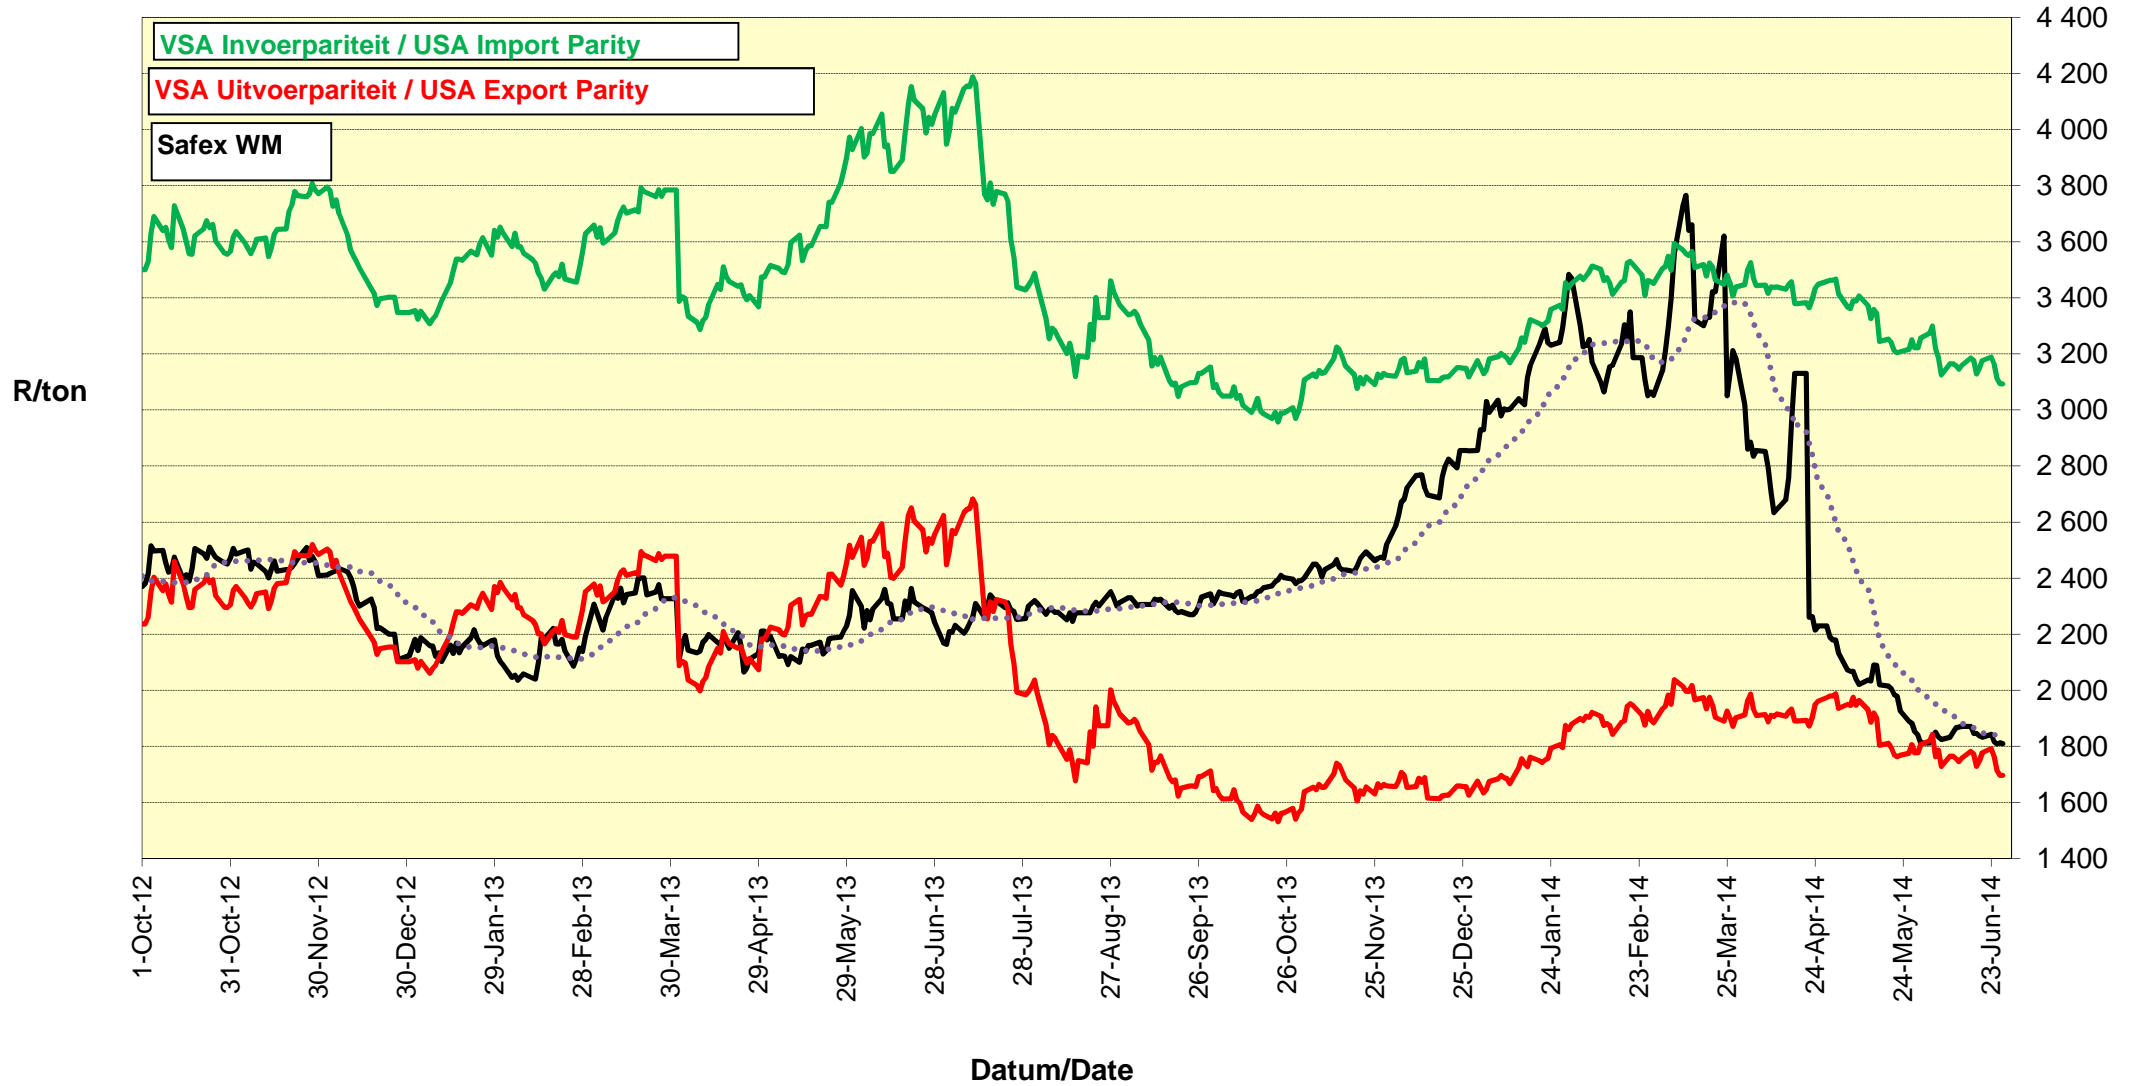

PRYSE VAN VSA WITMIELIES GELEWER IN RANDFONTEIN PRICES OF USA WHITE MAIZE DELIVERED IN RANDFONTEIN