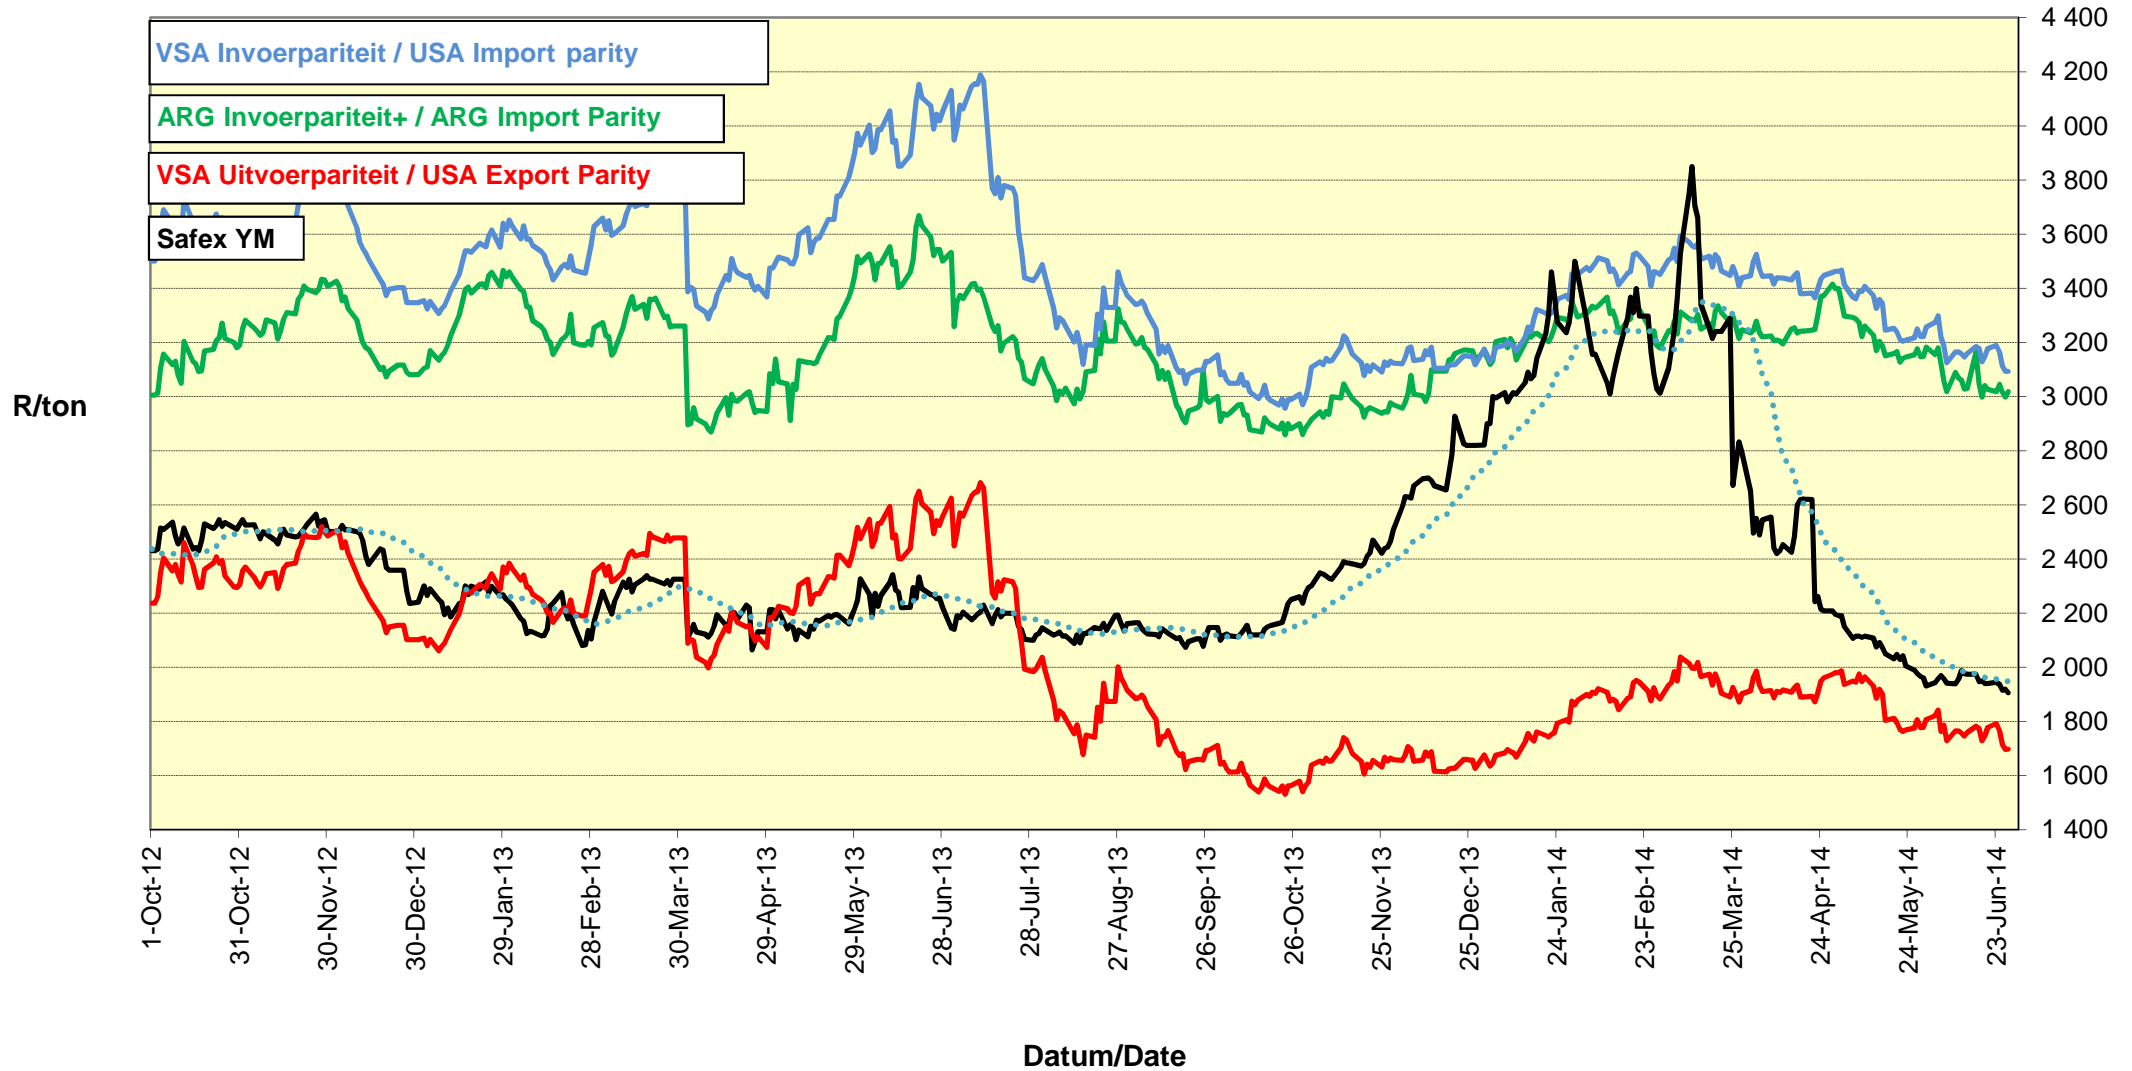

PRYSE VAN VSA WITMIELIES VIR LEWERING IN JUL 2014 (RANDFONTEIN)
PRICES OF USA WHITE MAIZE DELIVERED IN JUL 2014 (RANDFONTEIN)

PRYSE VAN VSA GEELMIELIES VIR LEWERING IN JUL 2014 (RANDFONTEIN)
PRICES OF USA YELLOW MAIZE DELIVERED IN JUL 2014 (RANDFONTEIN)