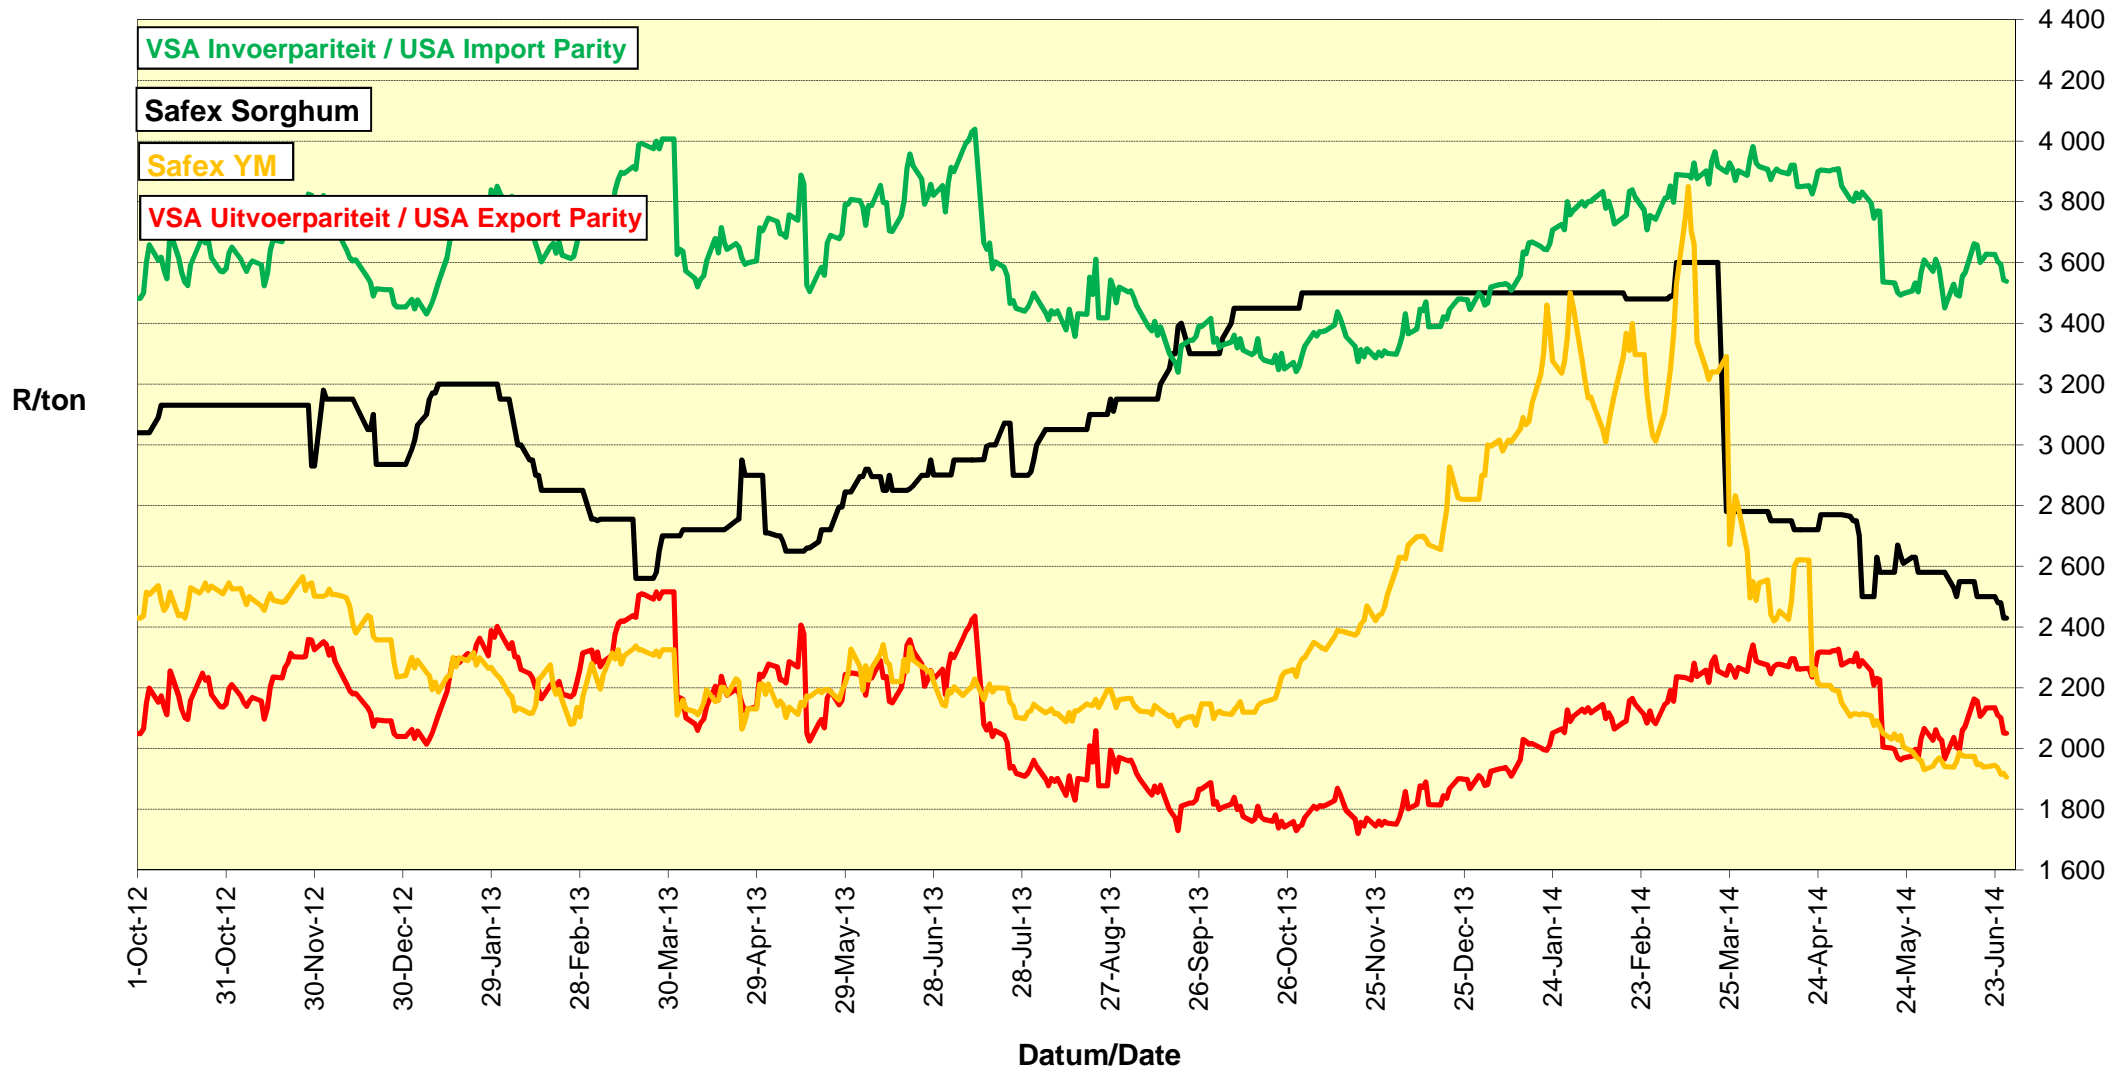

PRYSE VAN VSA SORGHUM GELEWER IN RANDFONTEIN PRICES OF USA SORGHUM DELIVERED IN RANDFONTEIN