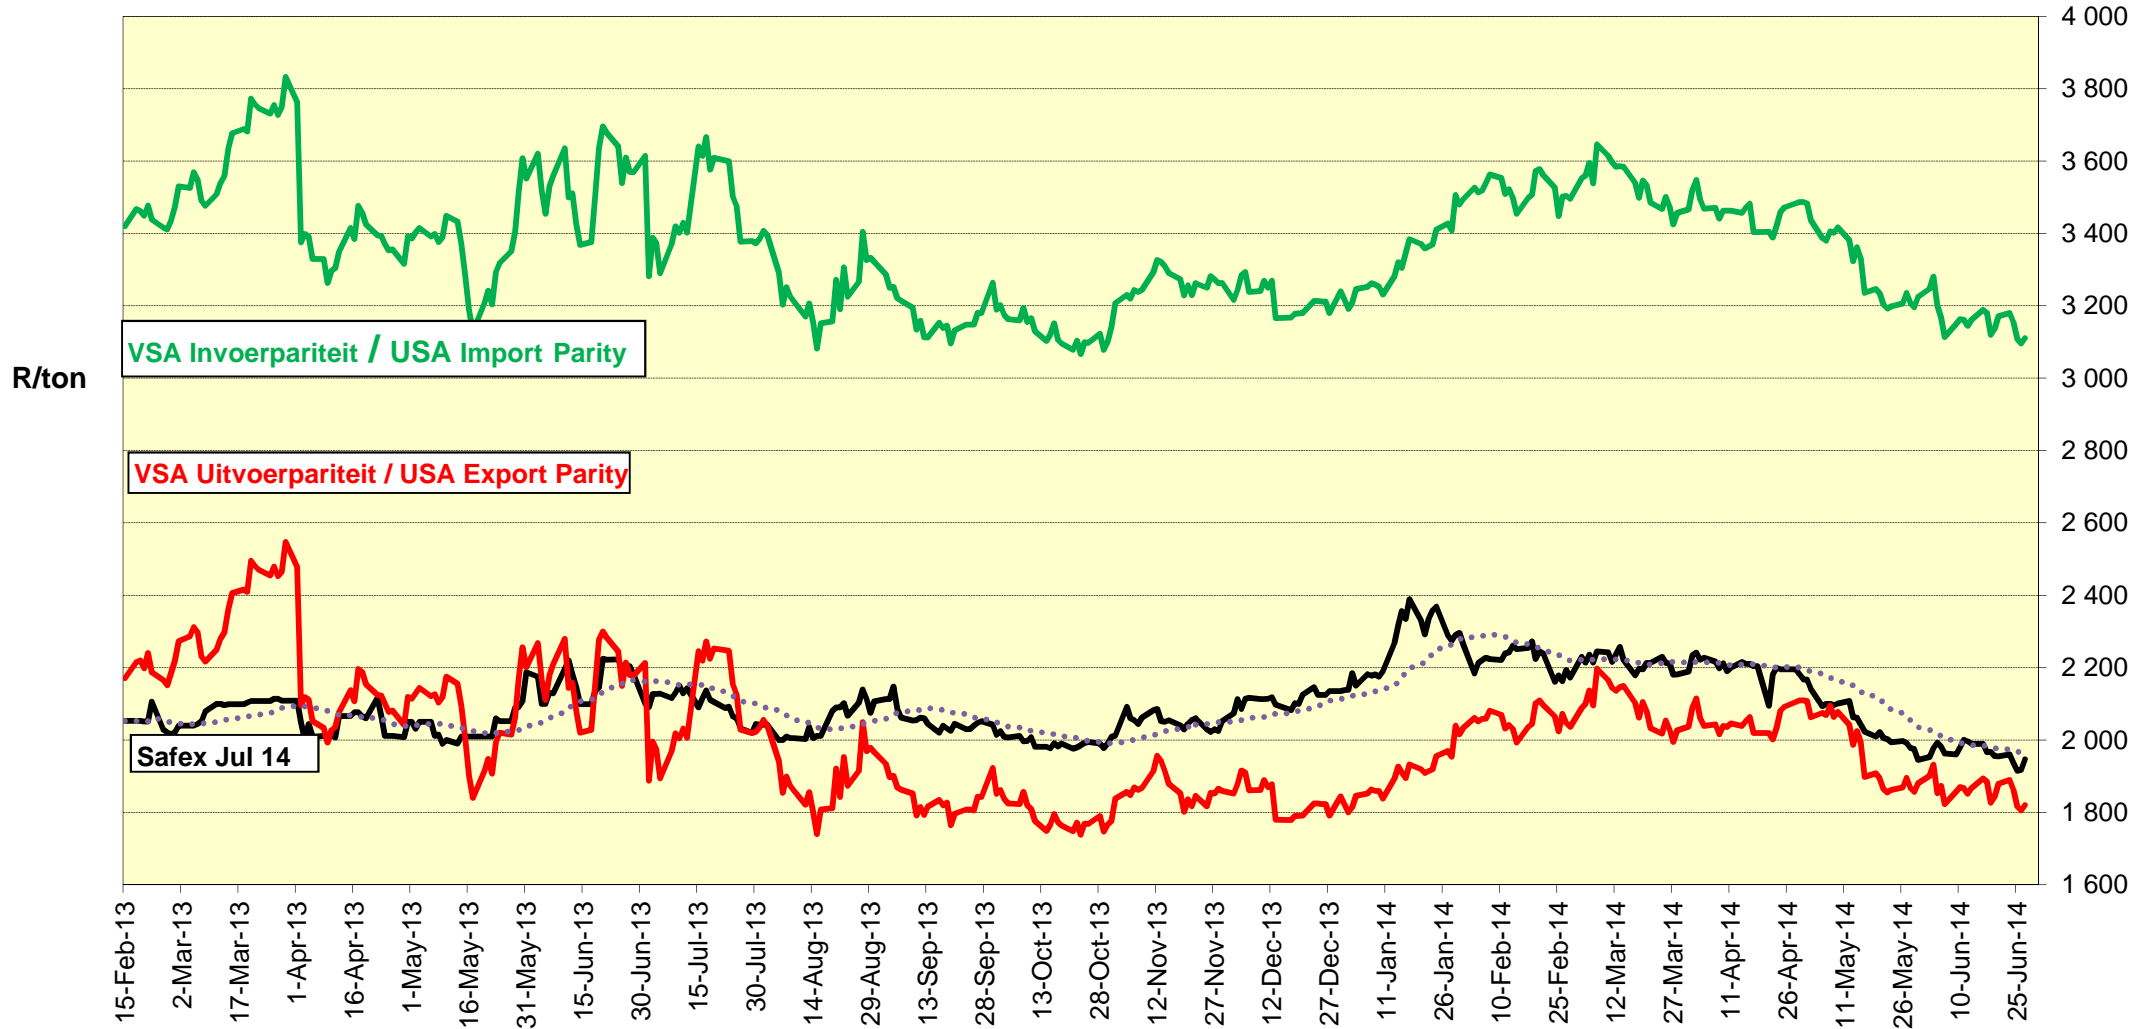

PRYSE VAN VSA WITMIELIES VIR LEWERING IN JUL 2014 (RANDFONTEIN)
PRICES OF USA WHITE MAIZE DELIVERED IN JUL 2014 (RANDFONTEIN)

PRYSE VAN VSA GEELMIELIES VIR LEWERING IN JUL 2014 (RANDFONTEIN)
PRICES OF USA YELLOW MAIZE DELIVERED IN JUL 2014 (RANDFONTEIN)