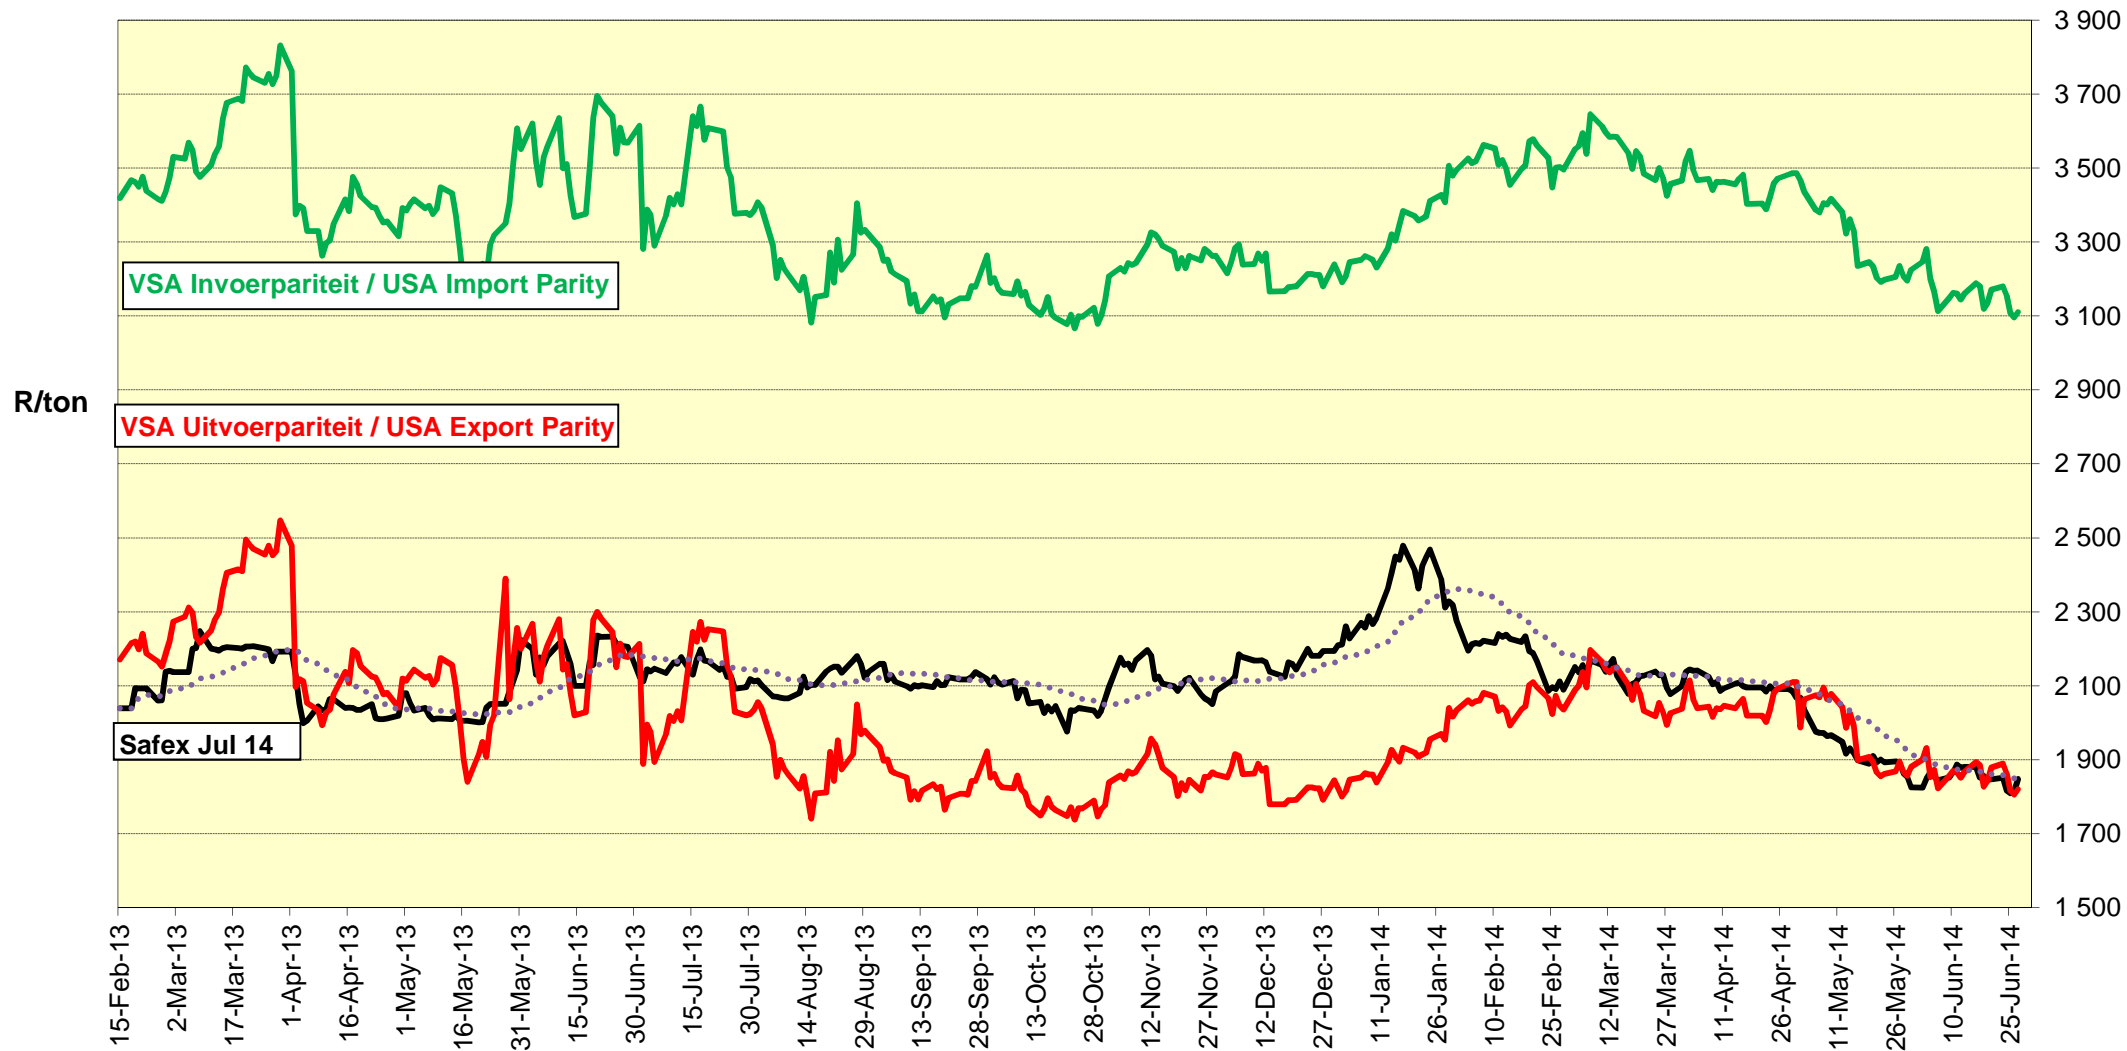

PRYSE VAN VSA WITMIELIES VIR LEWERING IN JUL 2014 (RANDFONTEIN)
PRICES OF USA WHITE MAIZE DELIVERED IN JUL 2014 (RANDFONTEIN)

PRYSE VAN VSA GEELMIELIES VIR LEWERING IN JUL 2014 (RANDFONTEIN)
PRICES OF USA YELLOW MAIZE DELIVERED IN JUL 2014 (RANDFONTEIN)