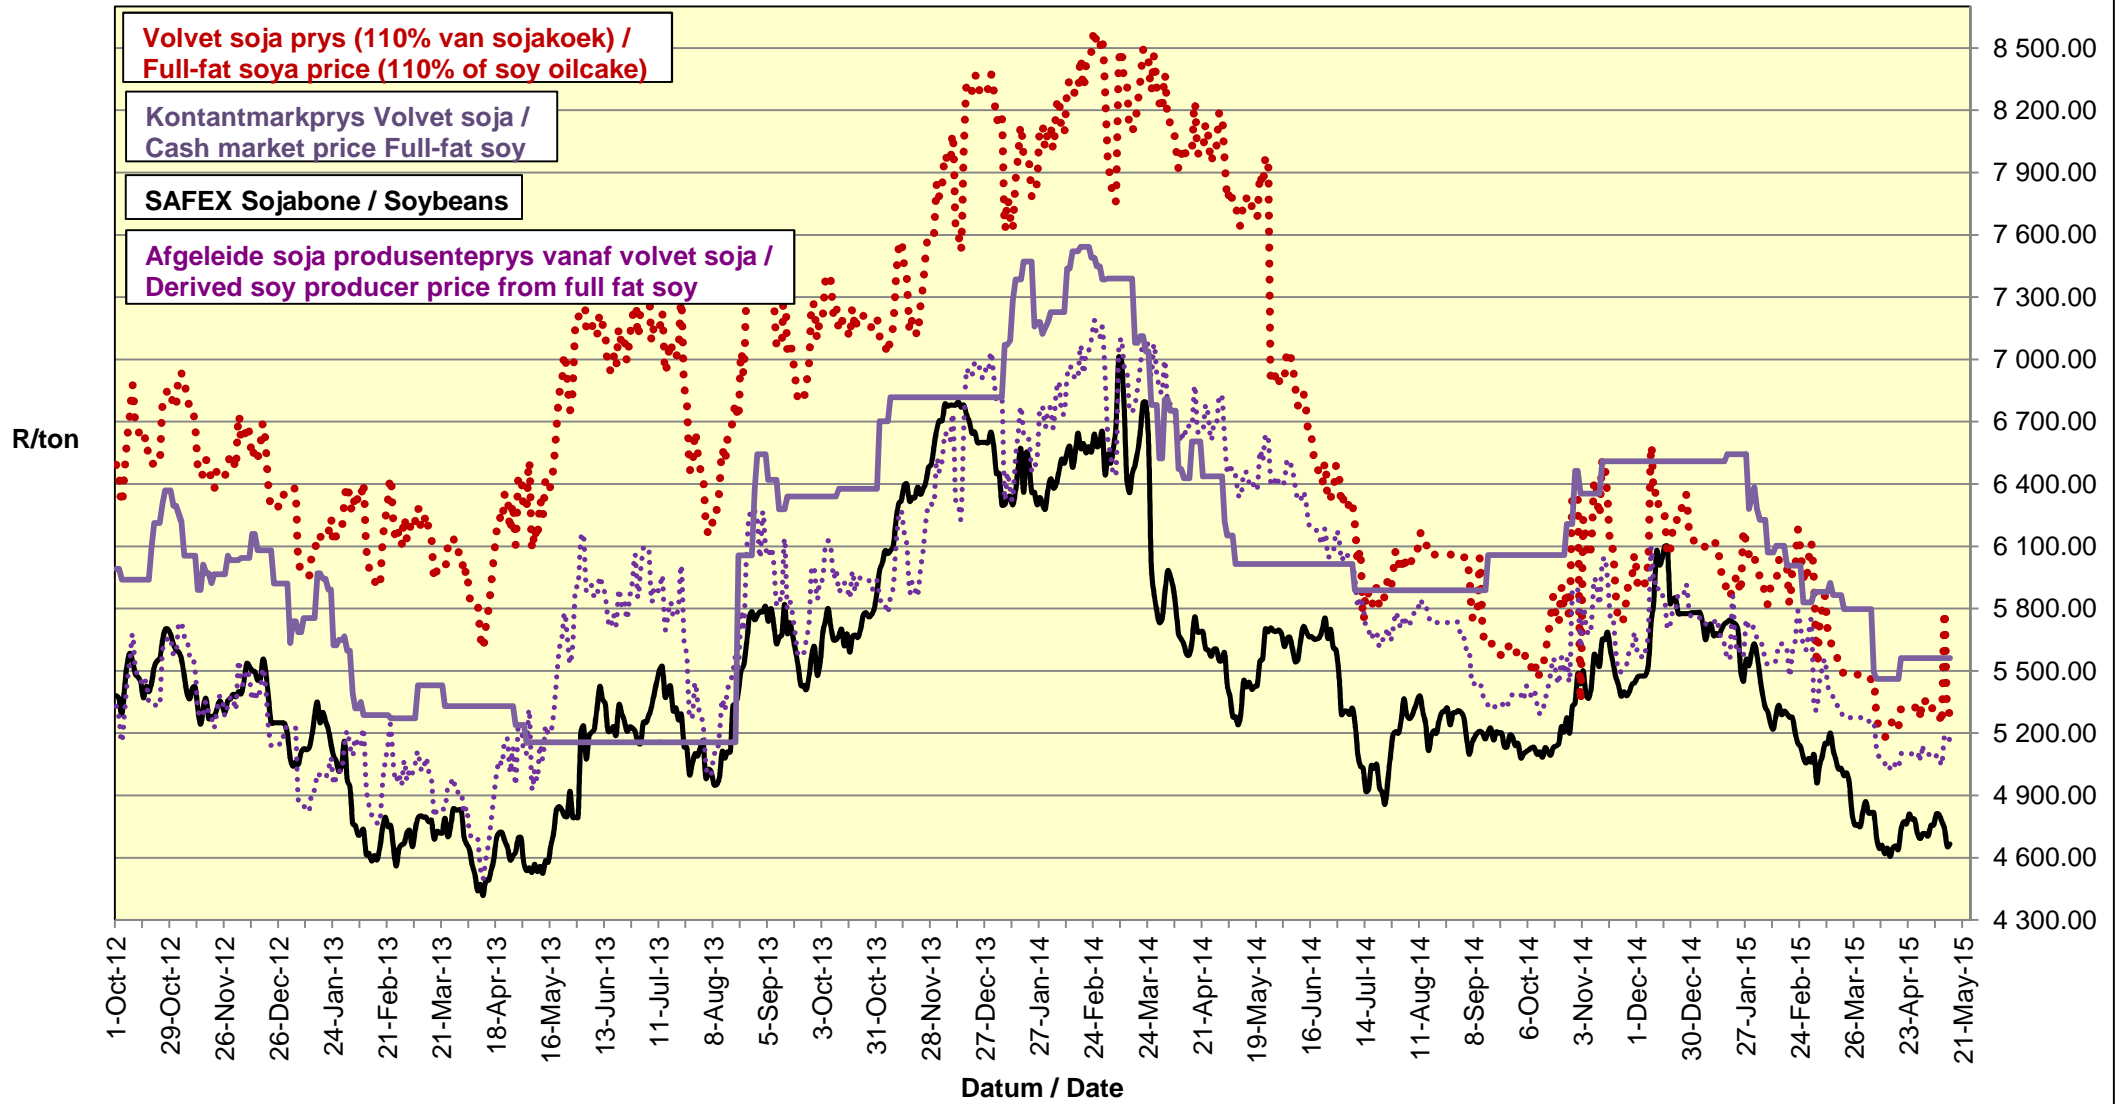

Afgeleide sojaboon produsente - en volvet sojaboonpryse Derived soy producer price and full-fat soy prices