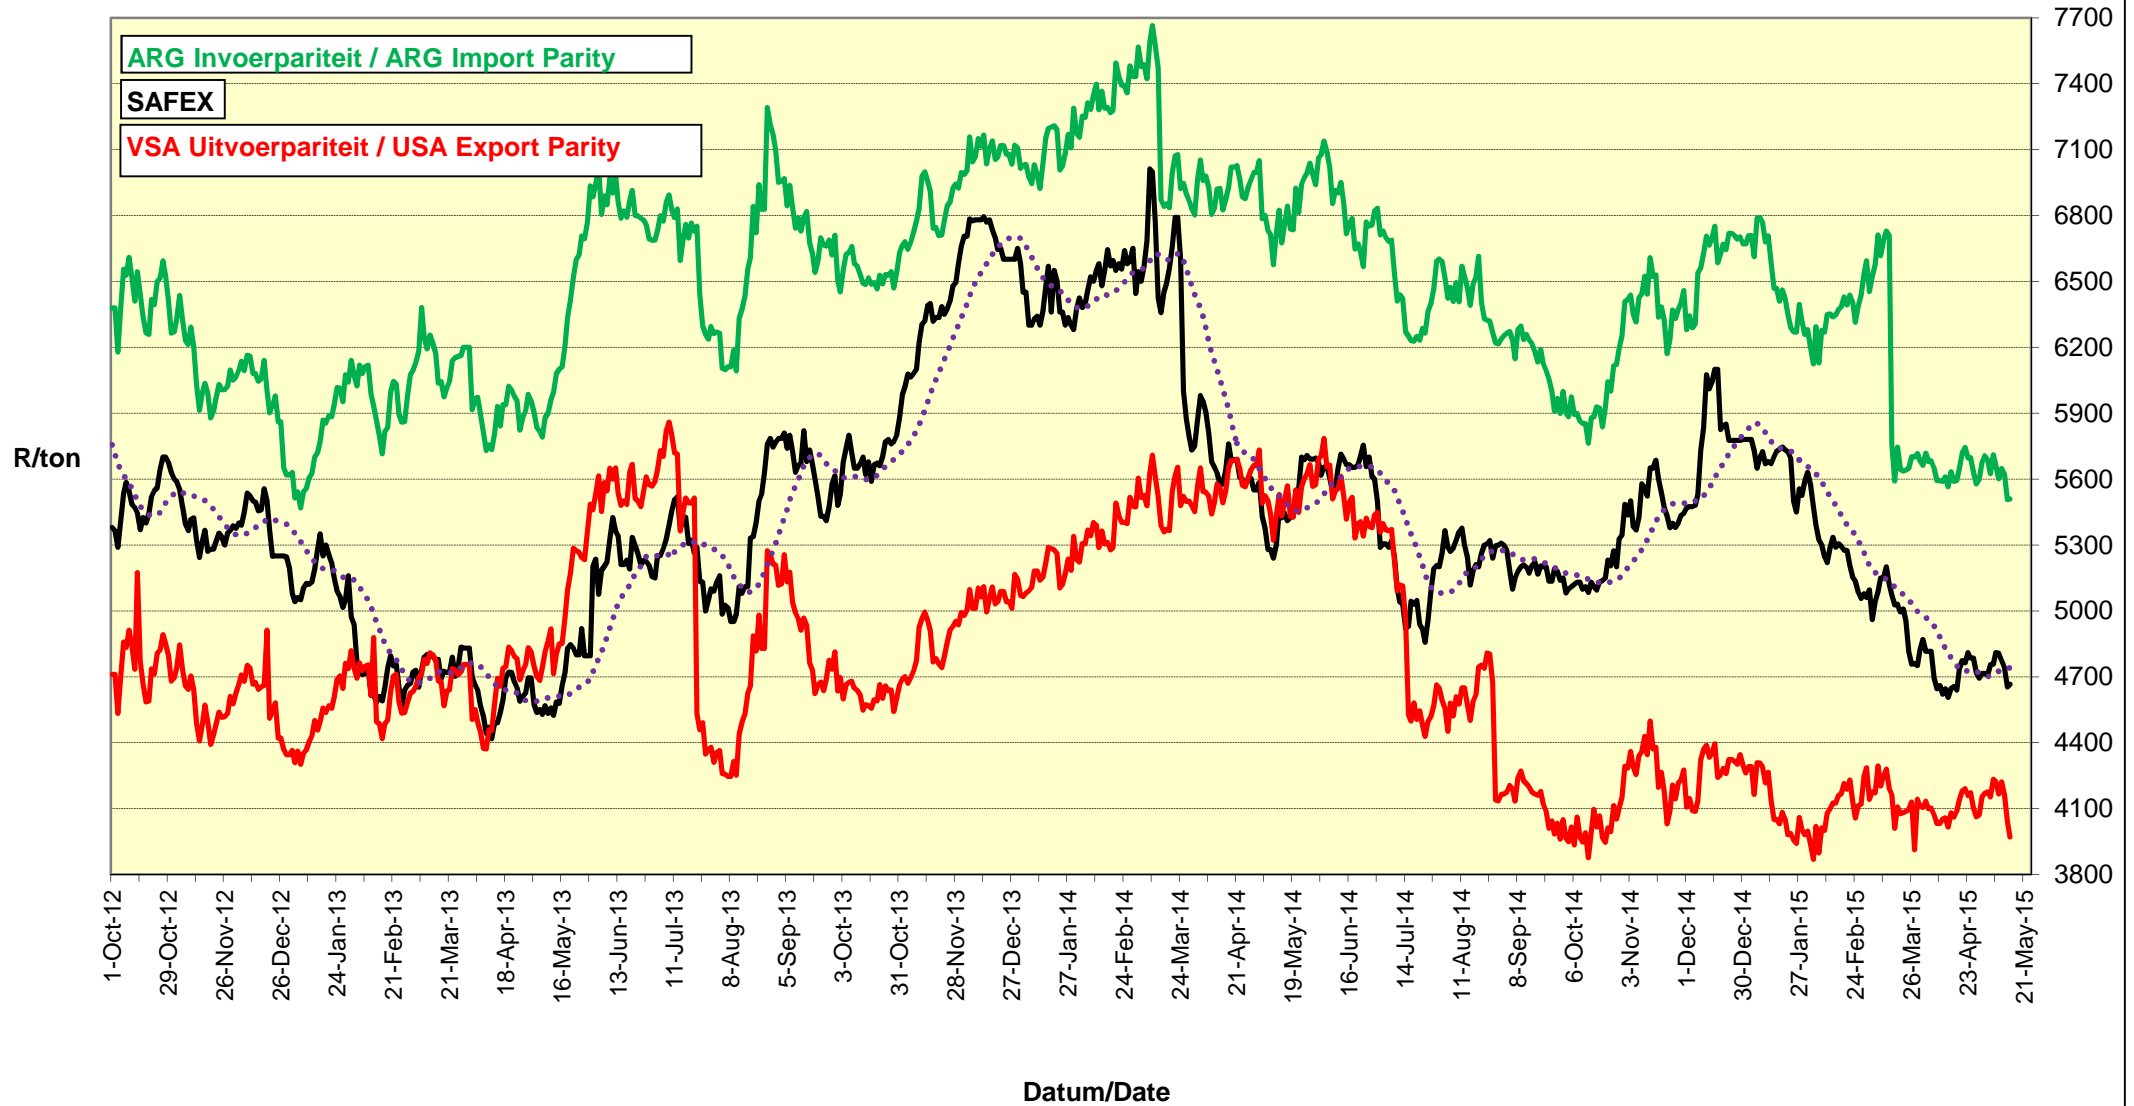

PRICES OF EU SUNFLOWER SEED DELIVERED IN RANDFONTEIN PRYSE VAN EU SONNEBLOMSAAD GELEWER IN RANDFONTEIN

PRYSE VAN SOJABONE GELEWER IN RANDFONTEIN PRICES OF SOYBEANS DELIVERED IN RANDFONTEIN

PRYSE VAN EU SONNEBLOMSAAD GELEWER IN RANDFONTEIN PRICES OF EU SUNFLOWER SEED DELIVERED IN RANDFONTEIN