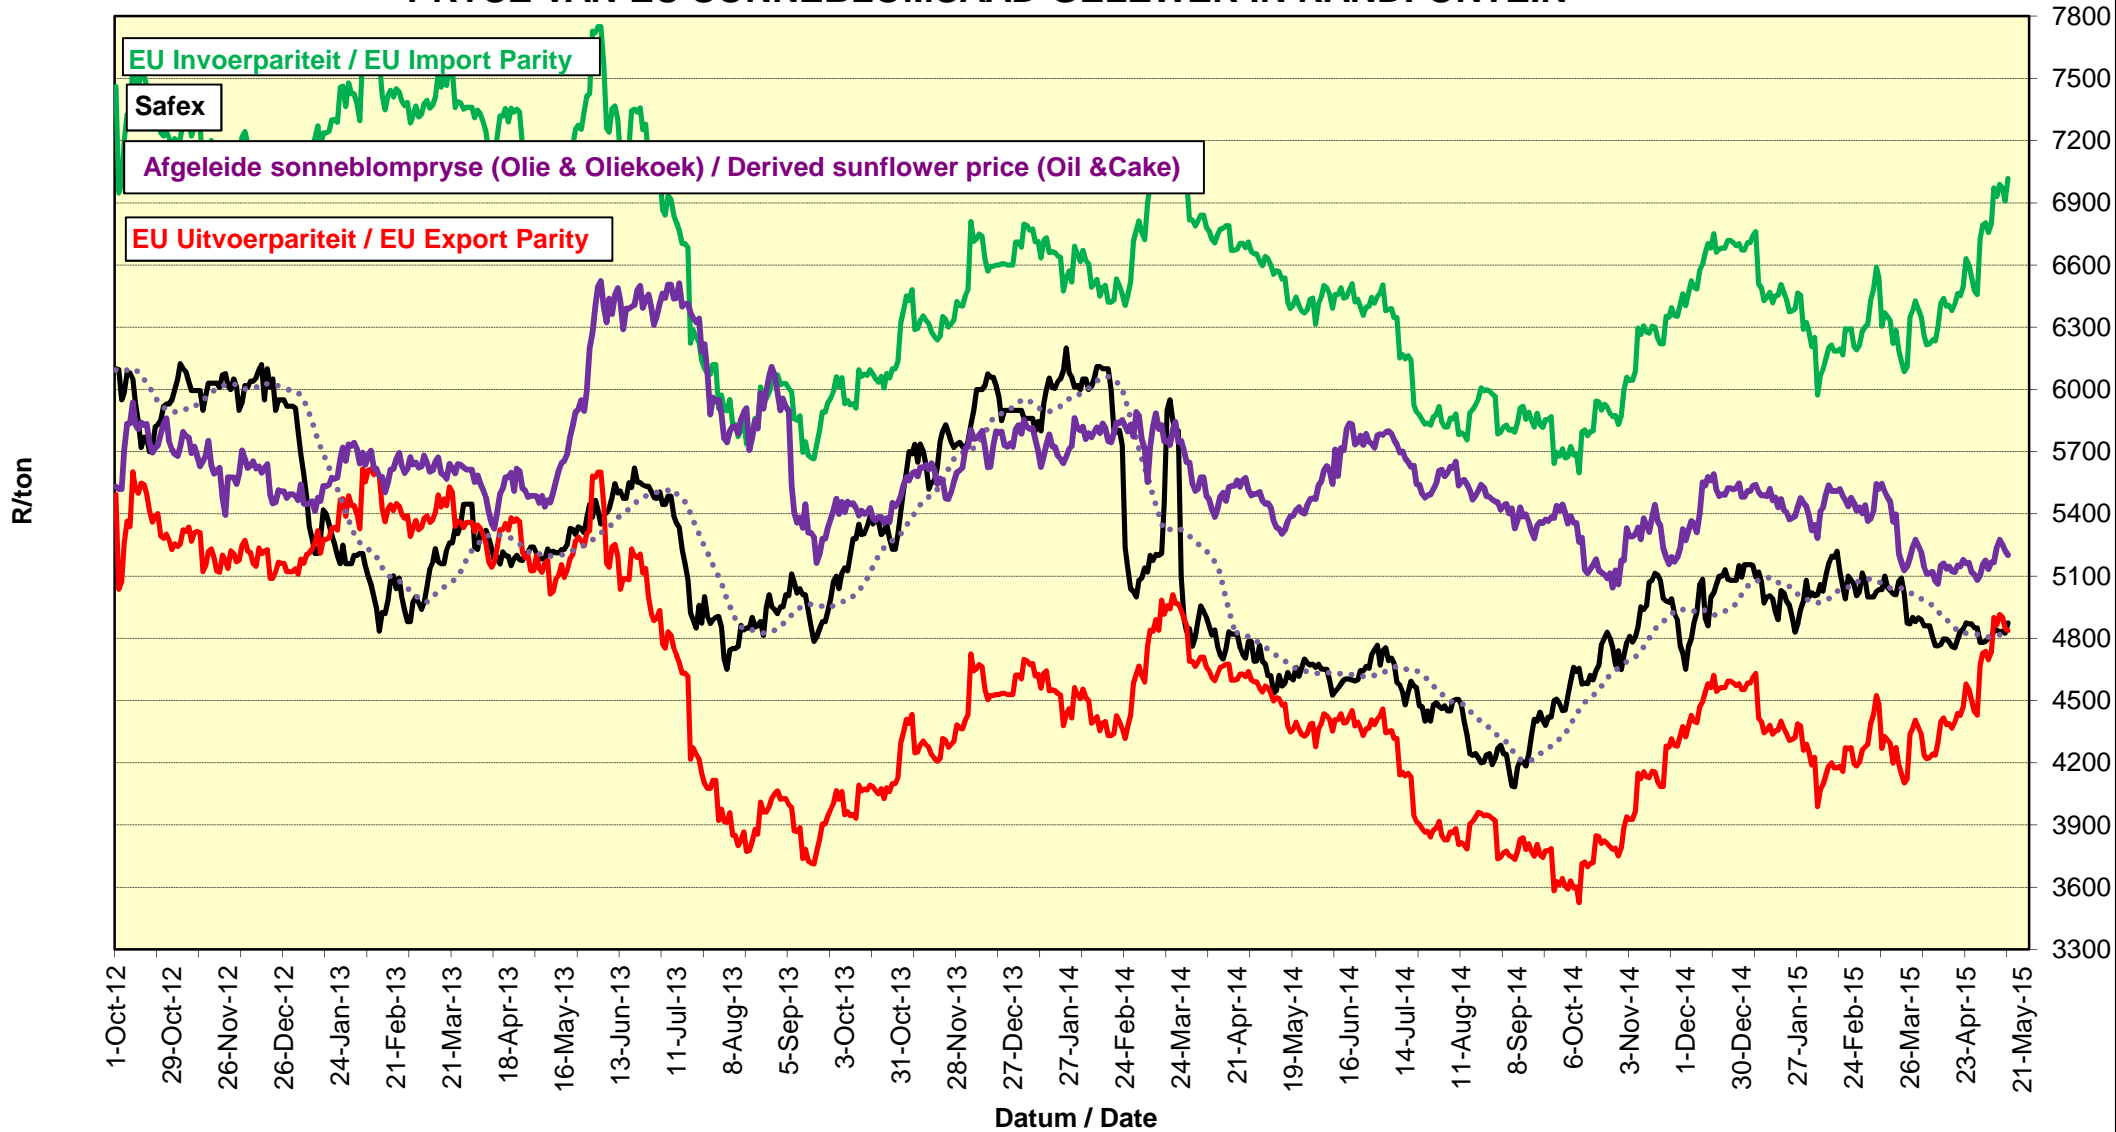

PRICES OF EU SUNFLOWER SEED DELIVERED IN RANDFONTEIN PRYSE VAN EU SONNEBLOMSAAD GELEWER IN RANDFONTEIN

PRYSE VAN SOJABONE GELEWER IN RANDFONTEIN PRICES OF SOYBEANS DELIVERED IN RANDFONTEIN

PRYSE VAN EU SONNEBLOMSAAD GELEWER IN RANDFONTEIN PRICES OF EU SUNFLOWER SEED DELIVERED IN RANDFONTEIN

**PRYSE VAN UITGEDOP EN GESORTEERDE VSA KEURGRAAD GRONDBONE MET 'N
PITGROOTTE VAN 40/50 pitgrootte (RANDFONTEIN)
PRICES OF PROCESSED AND GRADED USA CHOICE GRADE GROUNDNUTS (40/50)
(RANDFONTEIN)**

**PRYSE VAN UITGEDOP EN GESORTEERDE ARGENTYNSE KEURGRAADGRONDBONE MET 'N
PITGROOTTE VAN 40/50 (RANDFONTEIN)
PRICES OF PROCESSED AND GRADED ARGENTINEAN CHOICE GRADE GROUNDNUTS
(40/50) (RANDFONTEIN)**