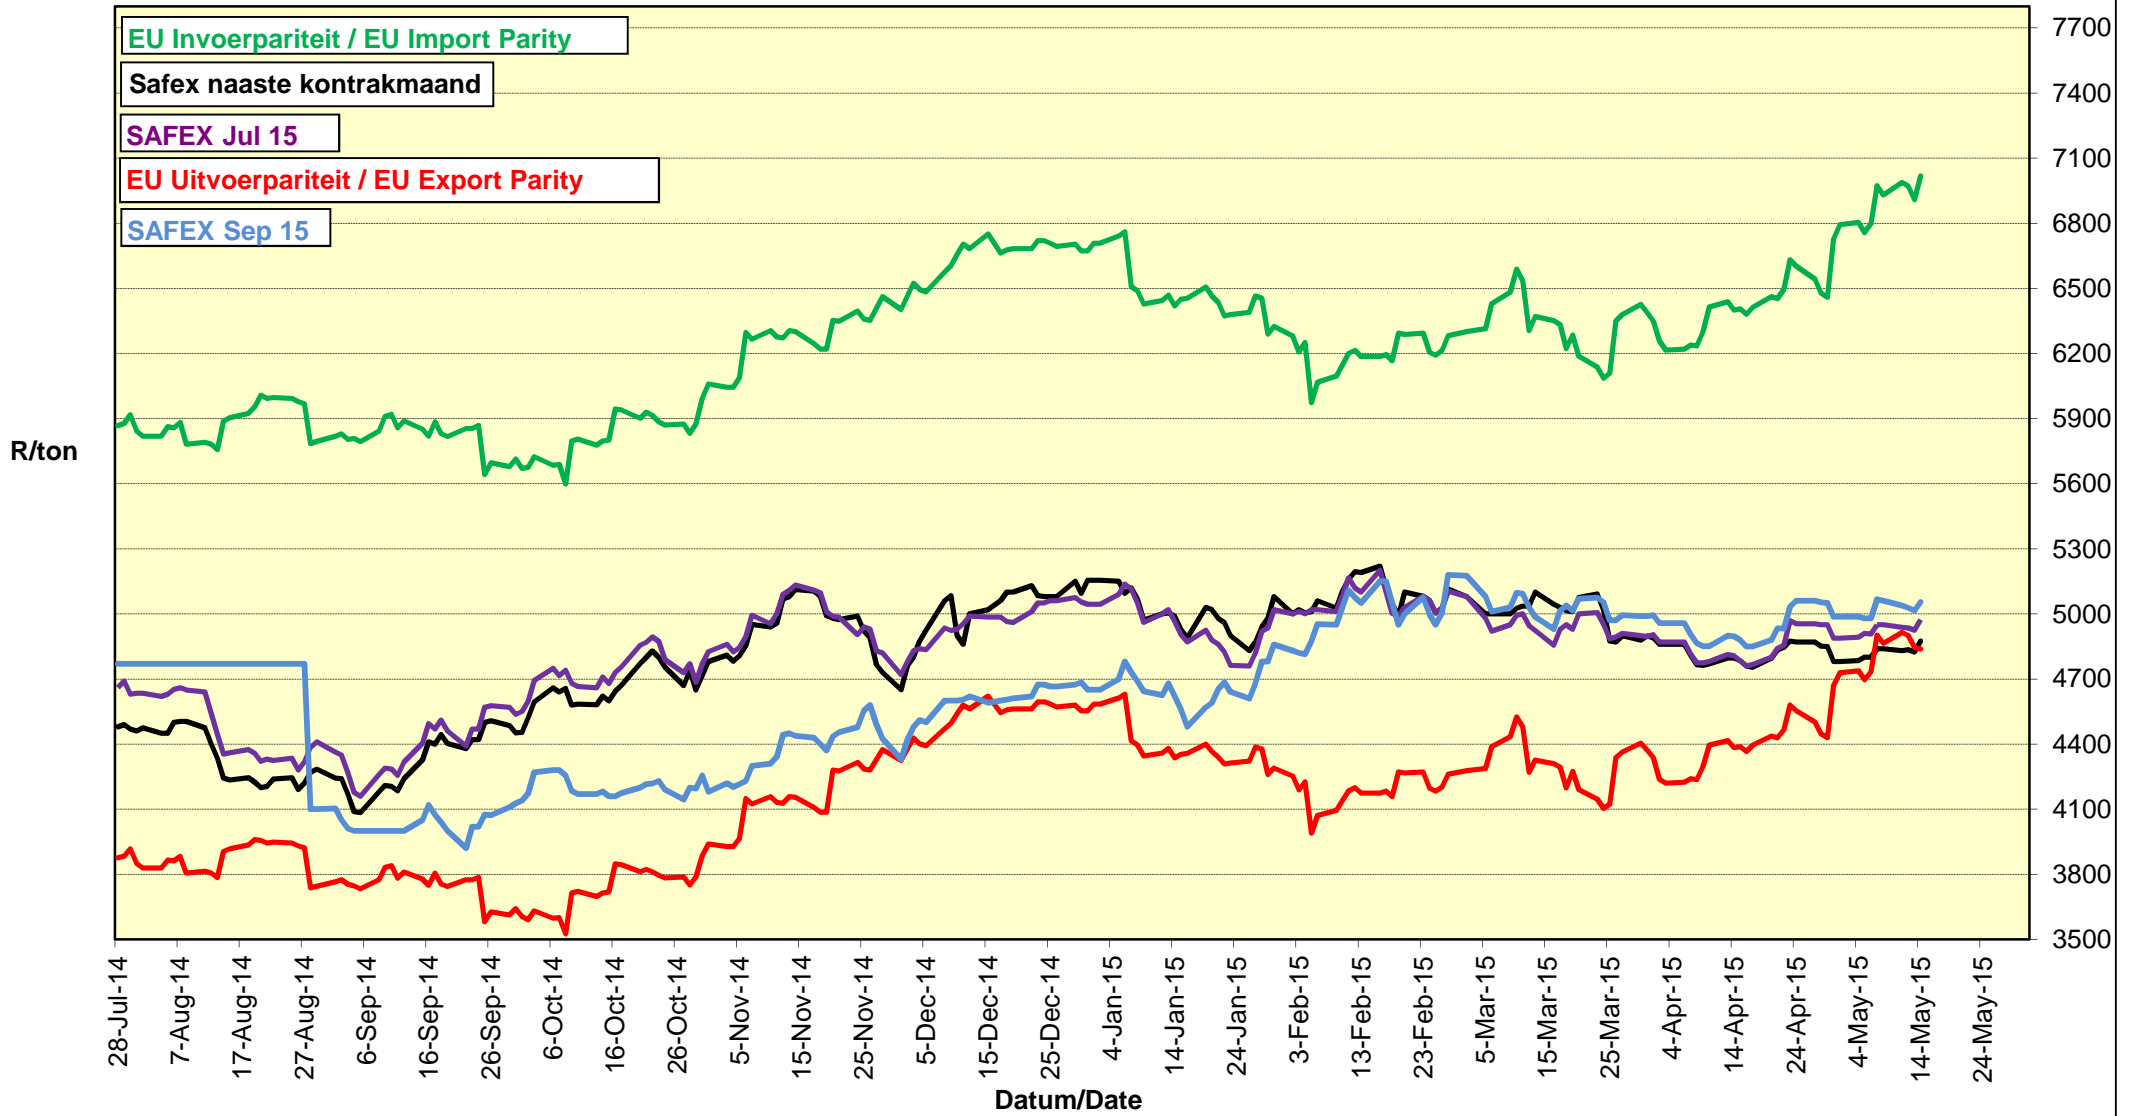

PRICES OF EU SUNFLOWER SEED DELIVERED IN RANDFONTEIN PRYSE VAN EU SONNEBLOMSAAD GELEWER IN RANDFONTEIN

PRYSE VAN SOJABONE GELEWER IN RANDFONTEIN PRICES OF SOYBEANS DELIVERED IN RANDFONTEIN

PRYSE VAN EU SONNEBLOMSAAD GELEWER IN RANDFONTEIN PRICES OF EU SUNFLOWER SEED DELIVERED IN RANDFONTEIN