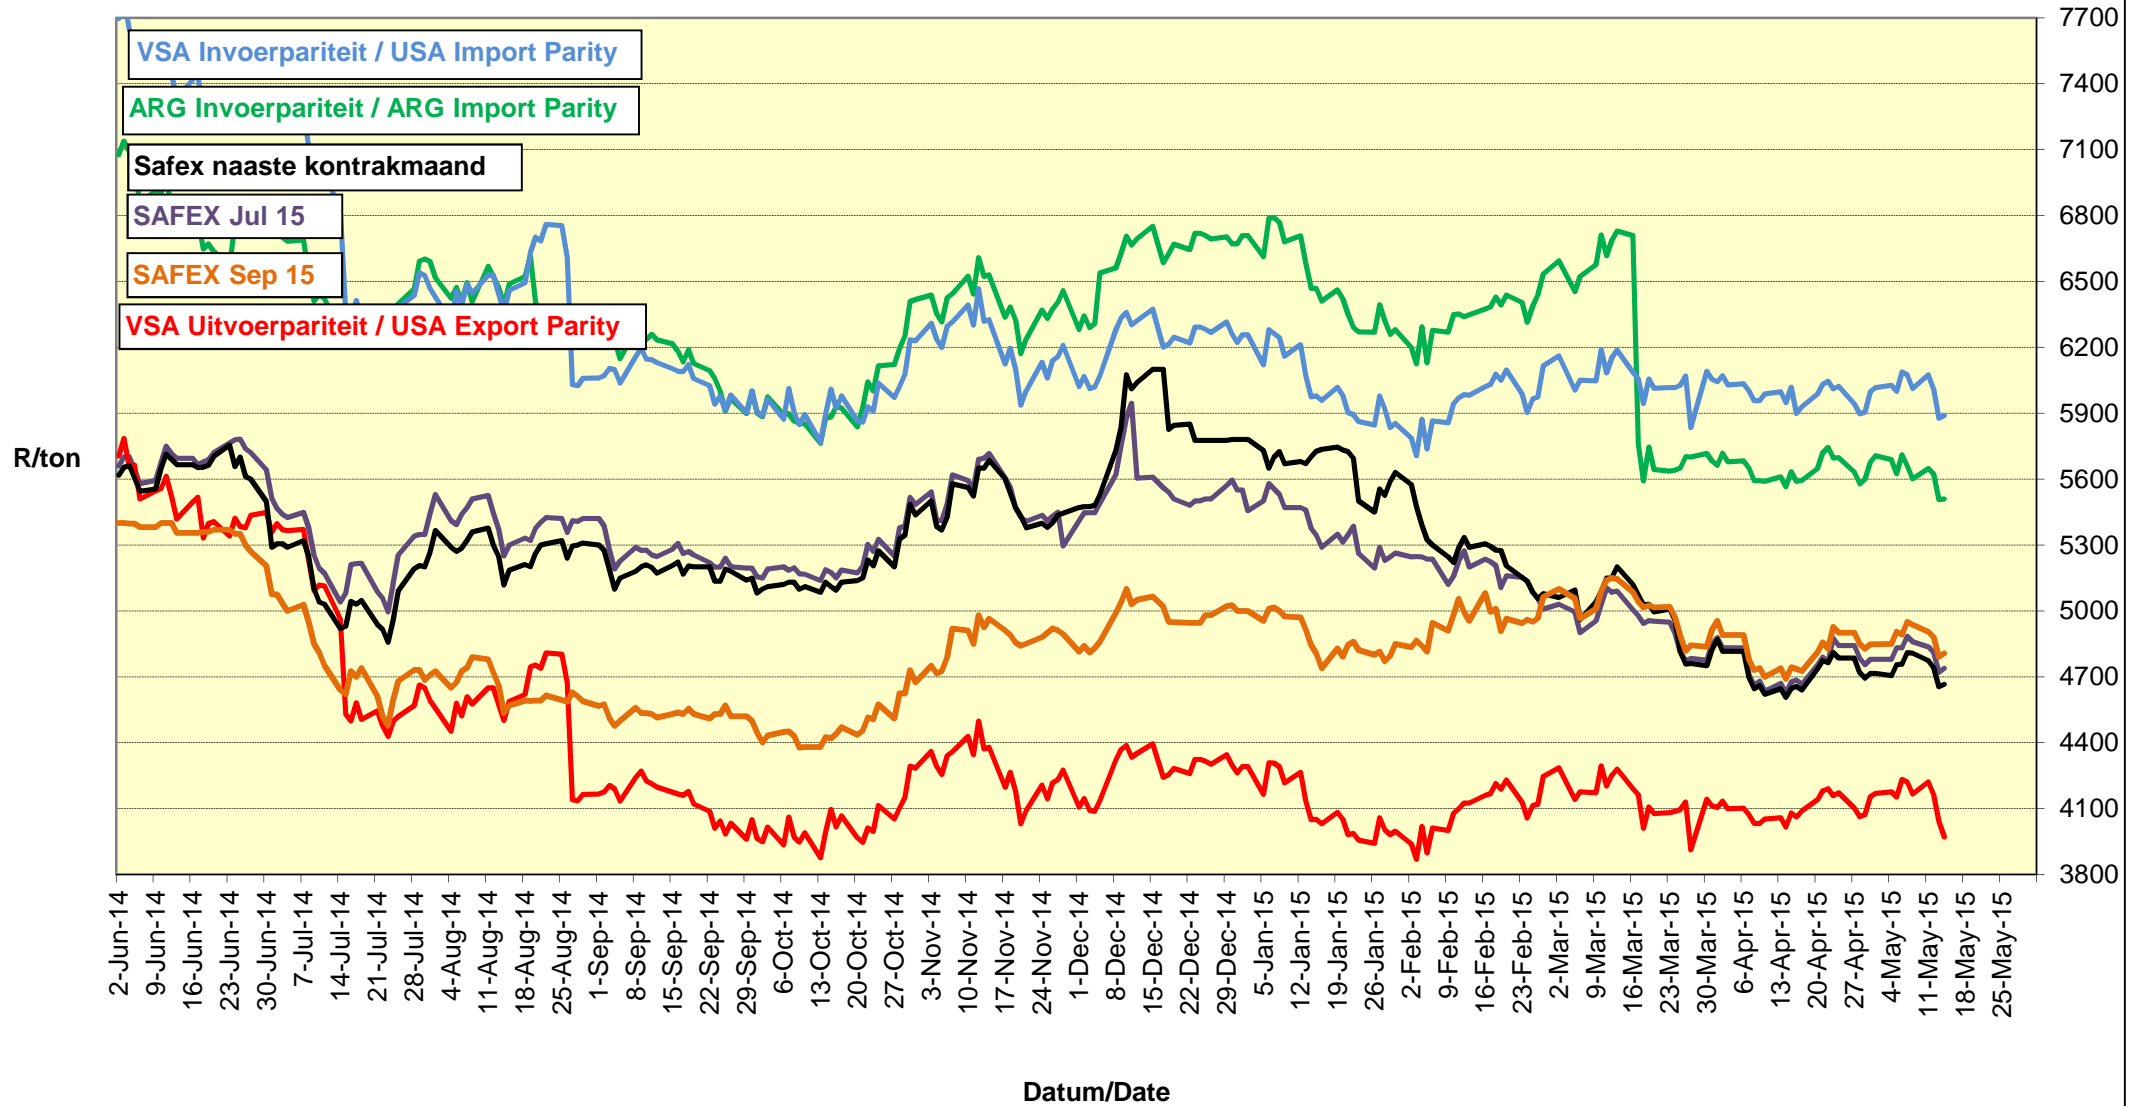

PRYSE VAN SOJABONE GELEWER IN RANDFONTEIN PRICES OF SOYBEANS DELIVERED IN RANDFONTEIN